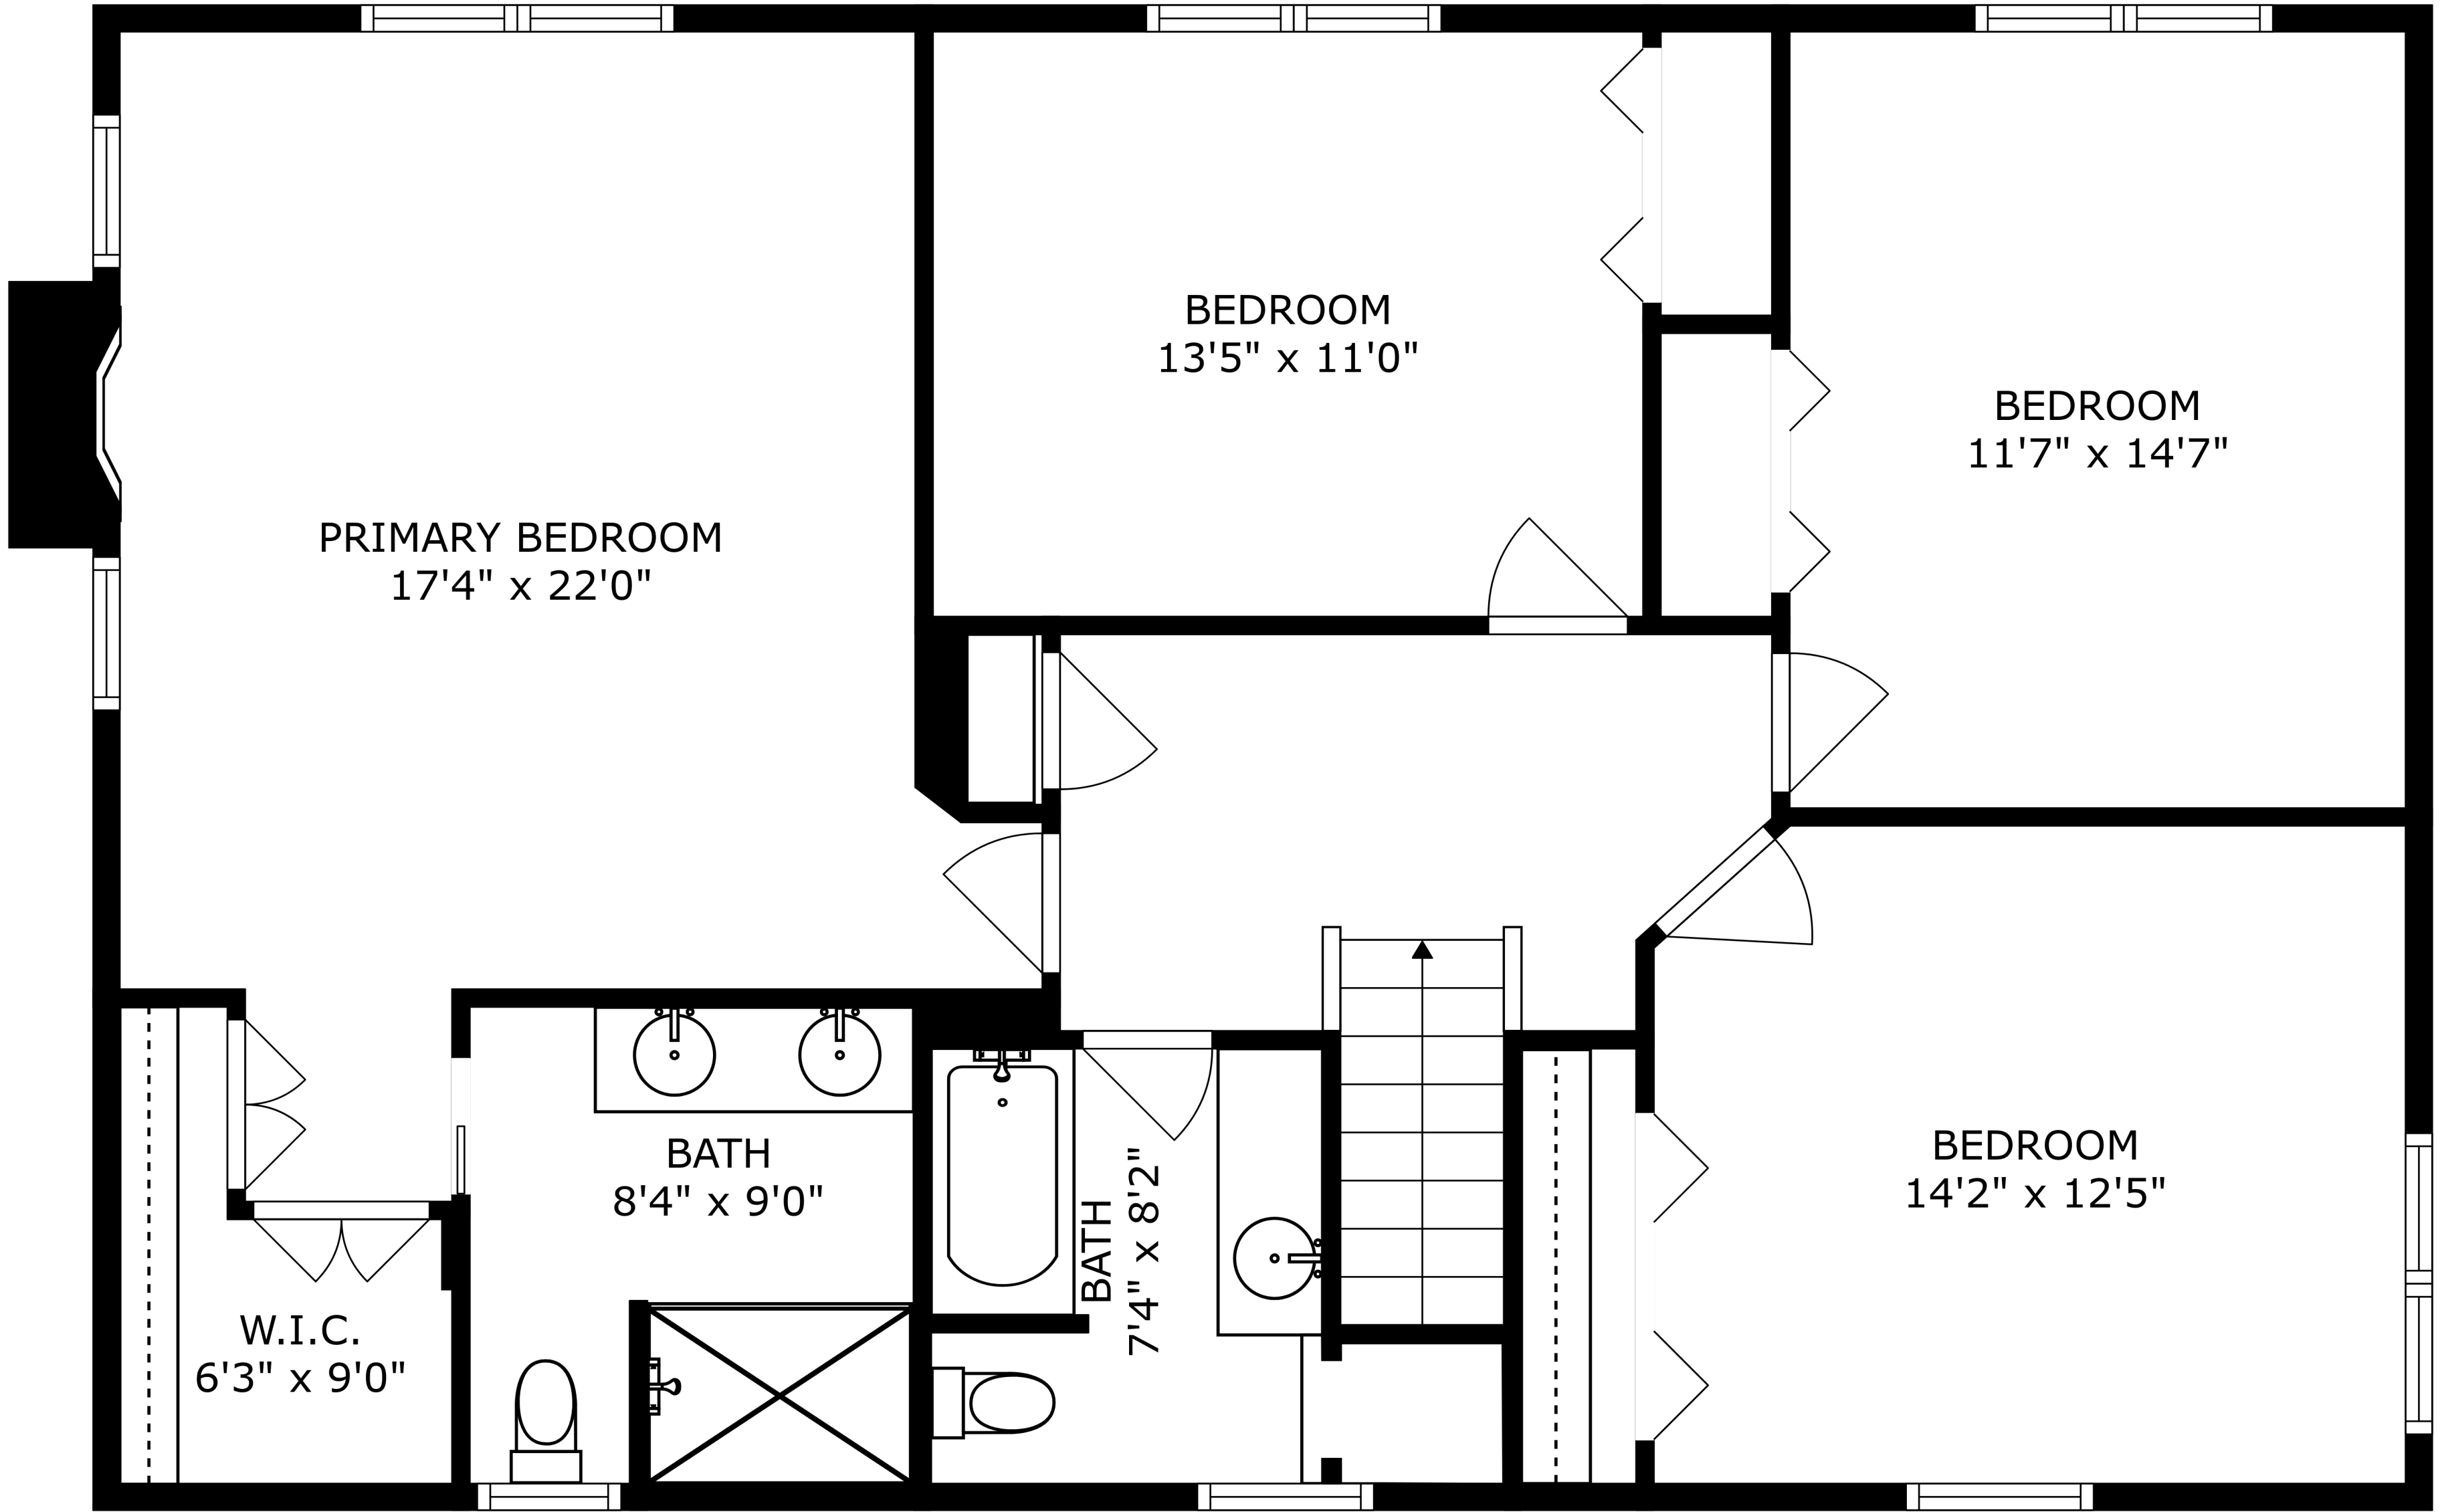

SIZES AND DIMENSIONS ARE APPROXIMATE, ACTUAL MAY VARY.

PRIMARY BEDROOM
17'4" x 22'0"

BEDROOM
13'5" x 11'0"

BEDROOM
11'7" x 14'7"

BATH
8'4" x 9'0"

BATH
7'4" x 8'2"

BEDROOM
14'2" x 12'5"

W.I.C.
6'3" x 9'0"

SIZES AND DIMENSIONS ARE APPROXIMATE, ACTUAL MAY VARY.

ELECTRICAL ROOM
15'3" x 13'7"

RECREATION ROOM
26'2" x 16'5"

UNFINISHED BASEMENT

BATH
5'10" x 5'7"

BEDROOM
10'6" x 10'7"

W.I.C.
5'10" x 4'8"

SIZES AND DIMENSIONS ARE APPROXIMATE, ACTUAL MAY VARY.