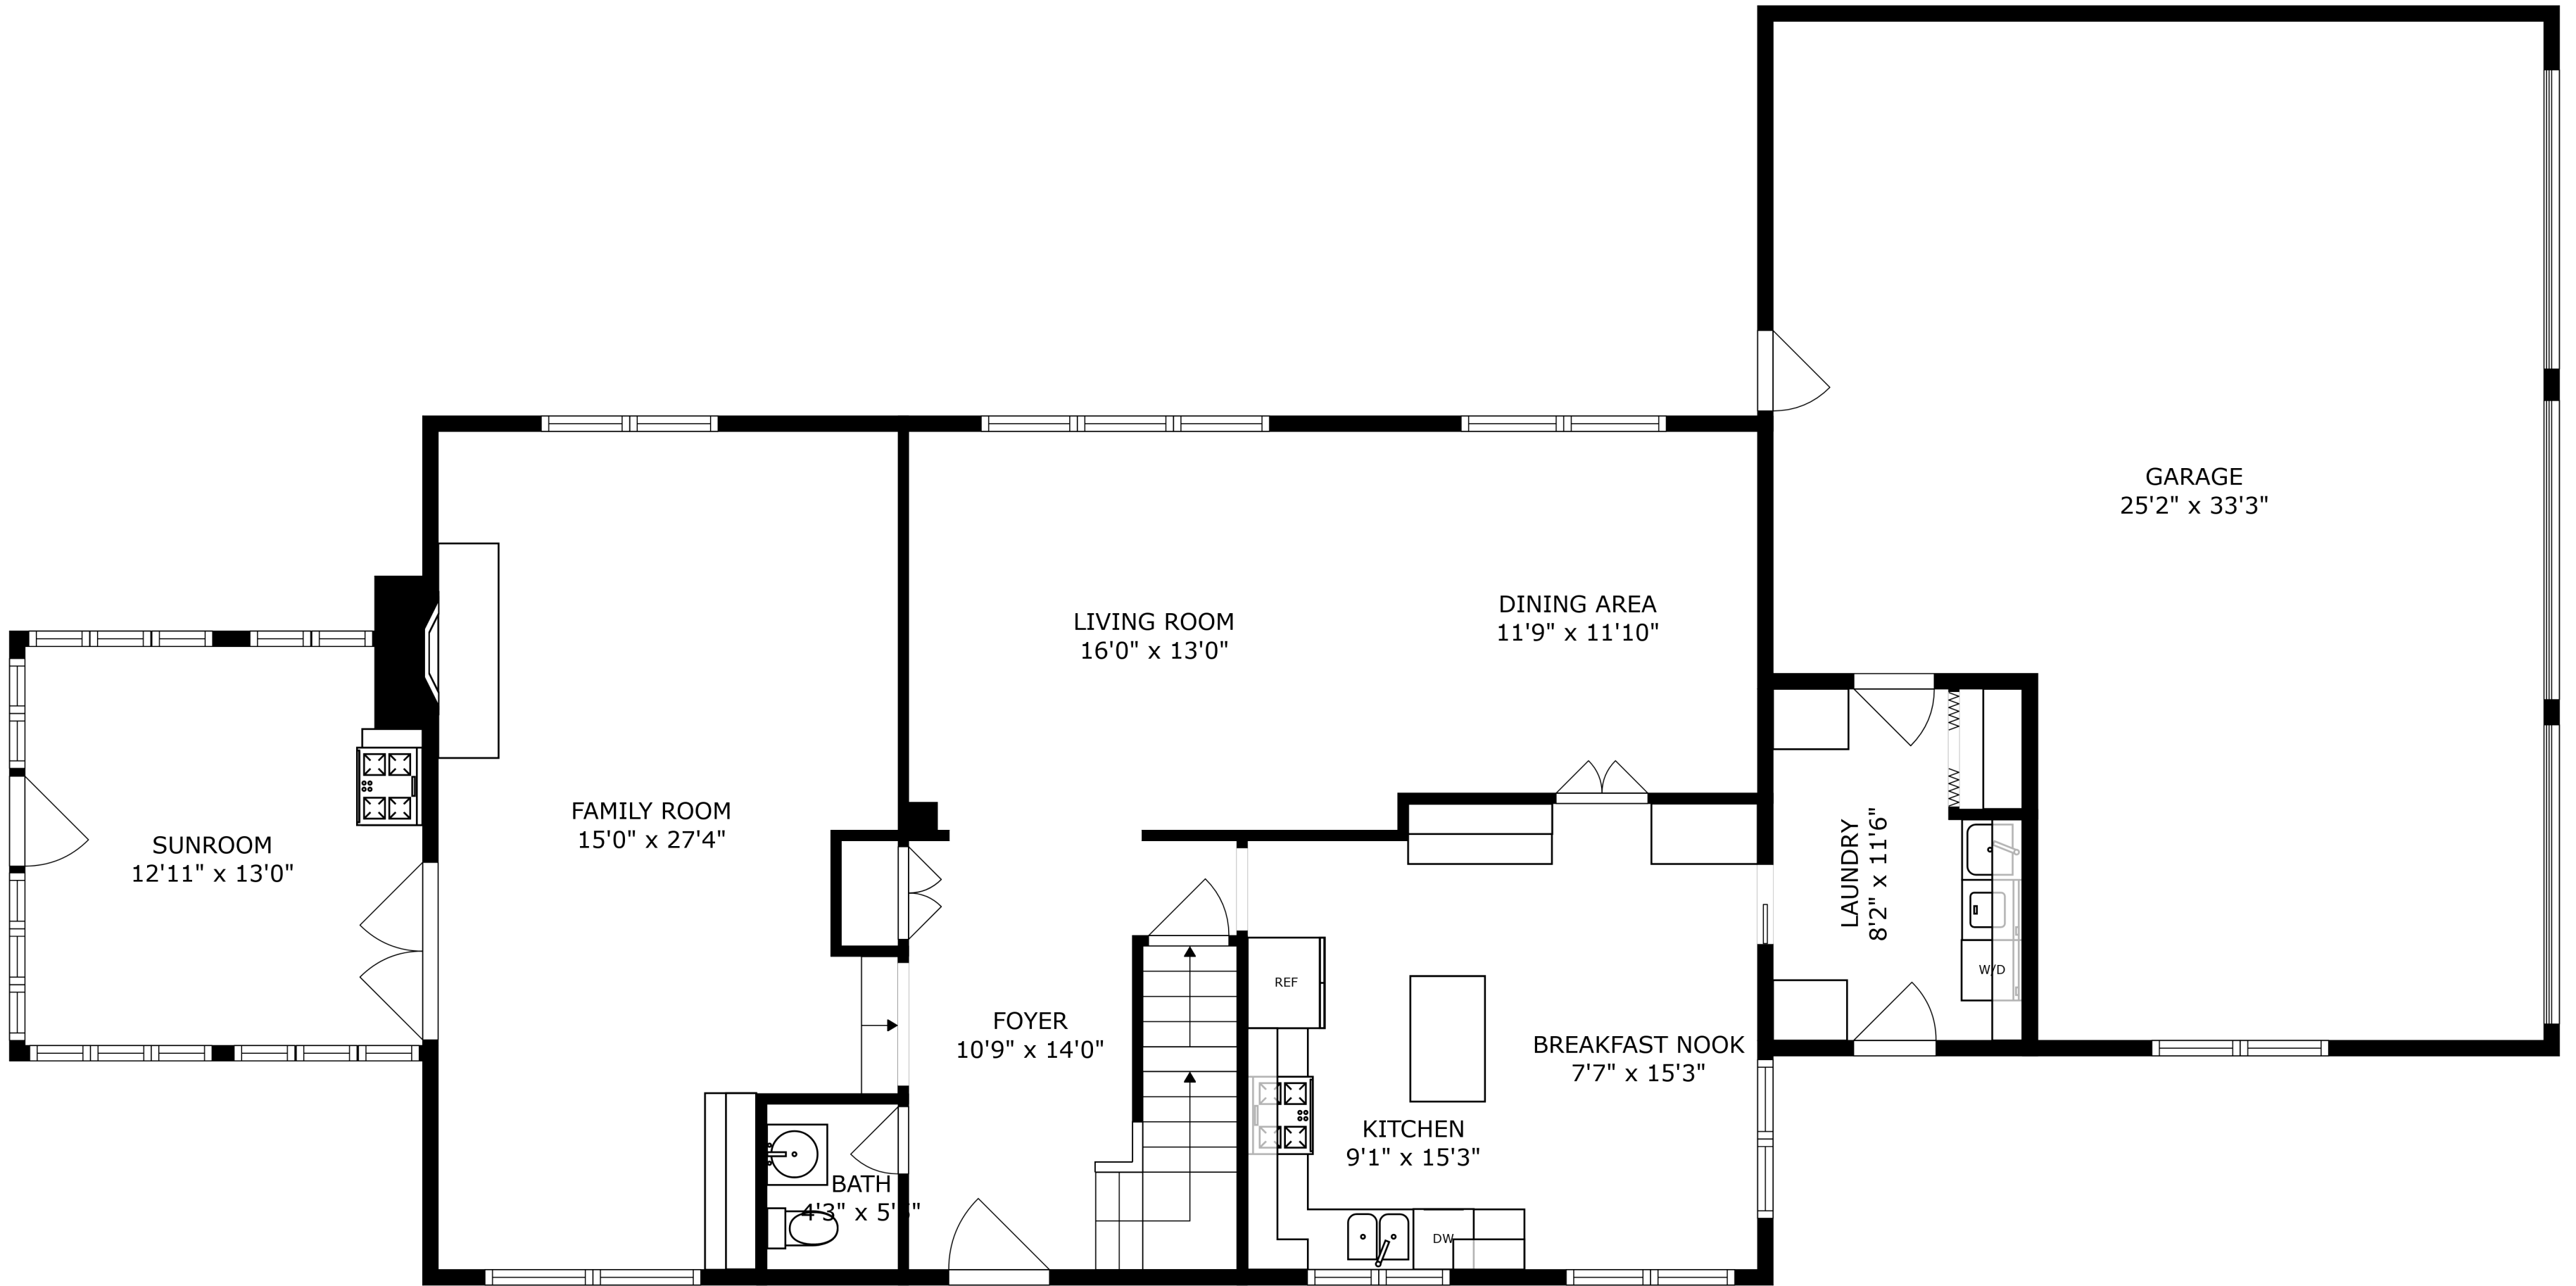

SIZES AND DIMENSIONS ARE APPROXIMATE, ACTUAL MAY VARY.

PRIMARY BEDROOM
17'4" x 22'0"

BEDROOM
13'5" x 11'0"

BEDROOM
11'7" x 14'7"

BATH
8'4" x 9'0"

BATH
7'4" x 8'2"

BEDROOM
14'2" x 12'5"

W.I.C.
6'3" x 9'0"

SIZES AND DIMENSIONS ARE APPROXIMATE, ACTUAL MAY VARY.

ELECTRICAL ROOM
15'3" x 13'7"

RECREATION ROOM
26'2" x 16'5"

UNFINISHED BASEMENT

BATH
5'10" x 5'7"

BEDROOM
10'6" x 10'7"

W.I.C.
5'10" x 4'8"

SIZES AND DIMENSIONS ARE APPROXIMATE, ACTUAL MAY VARY.