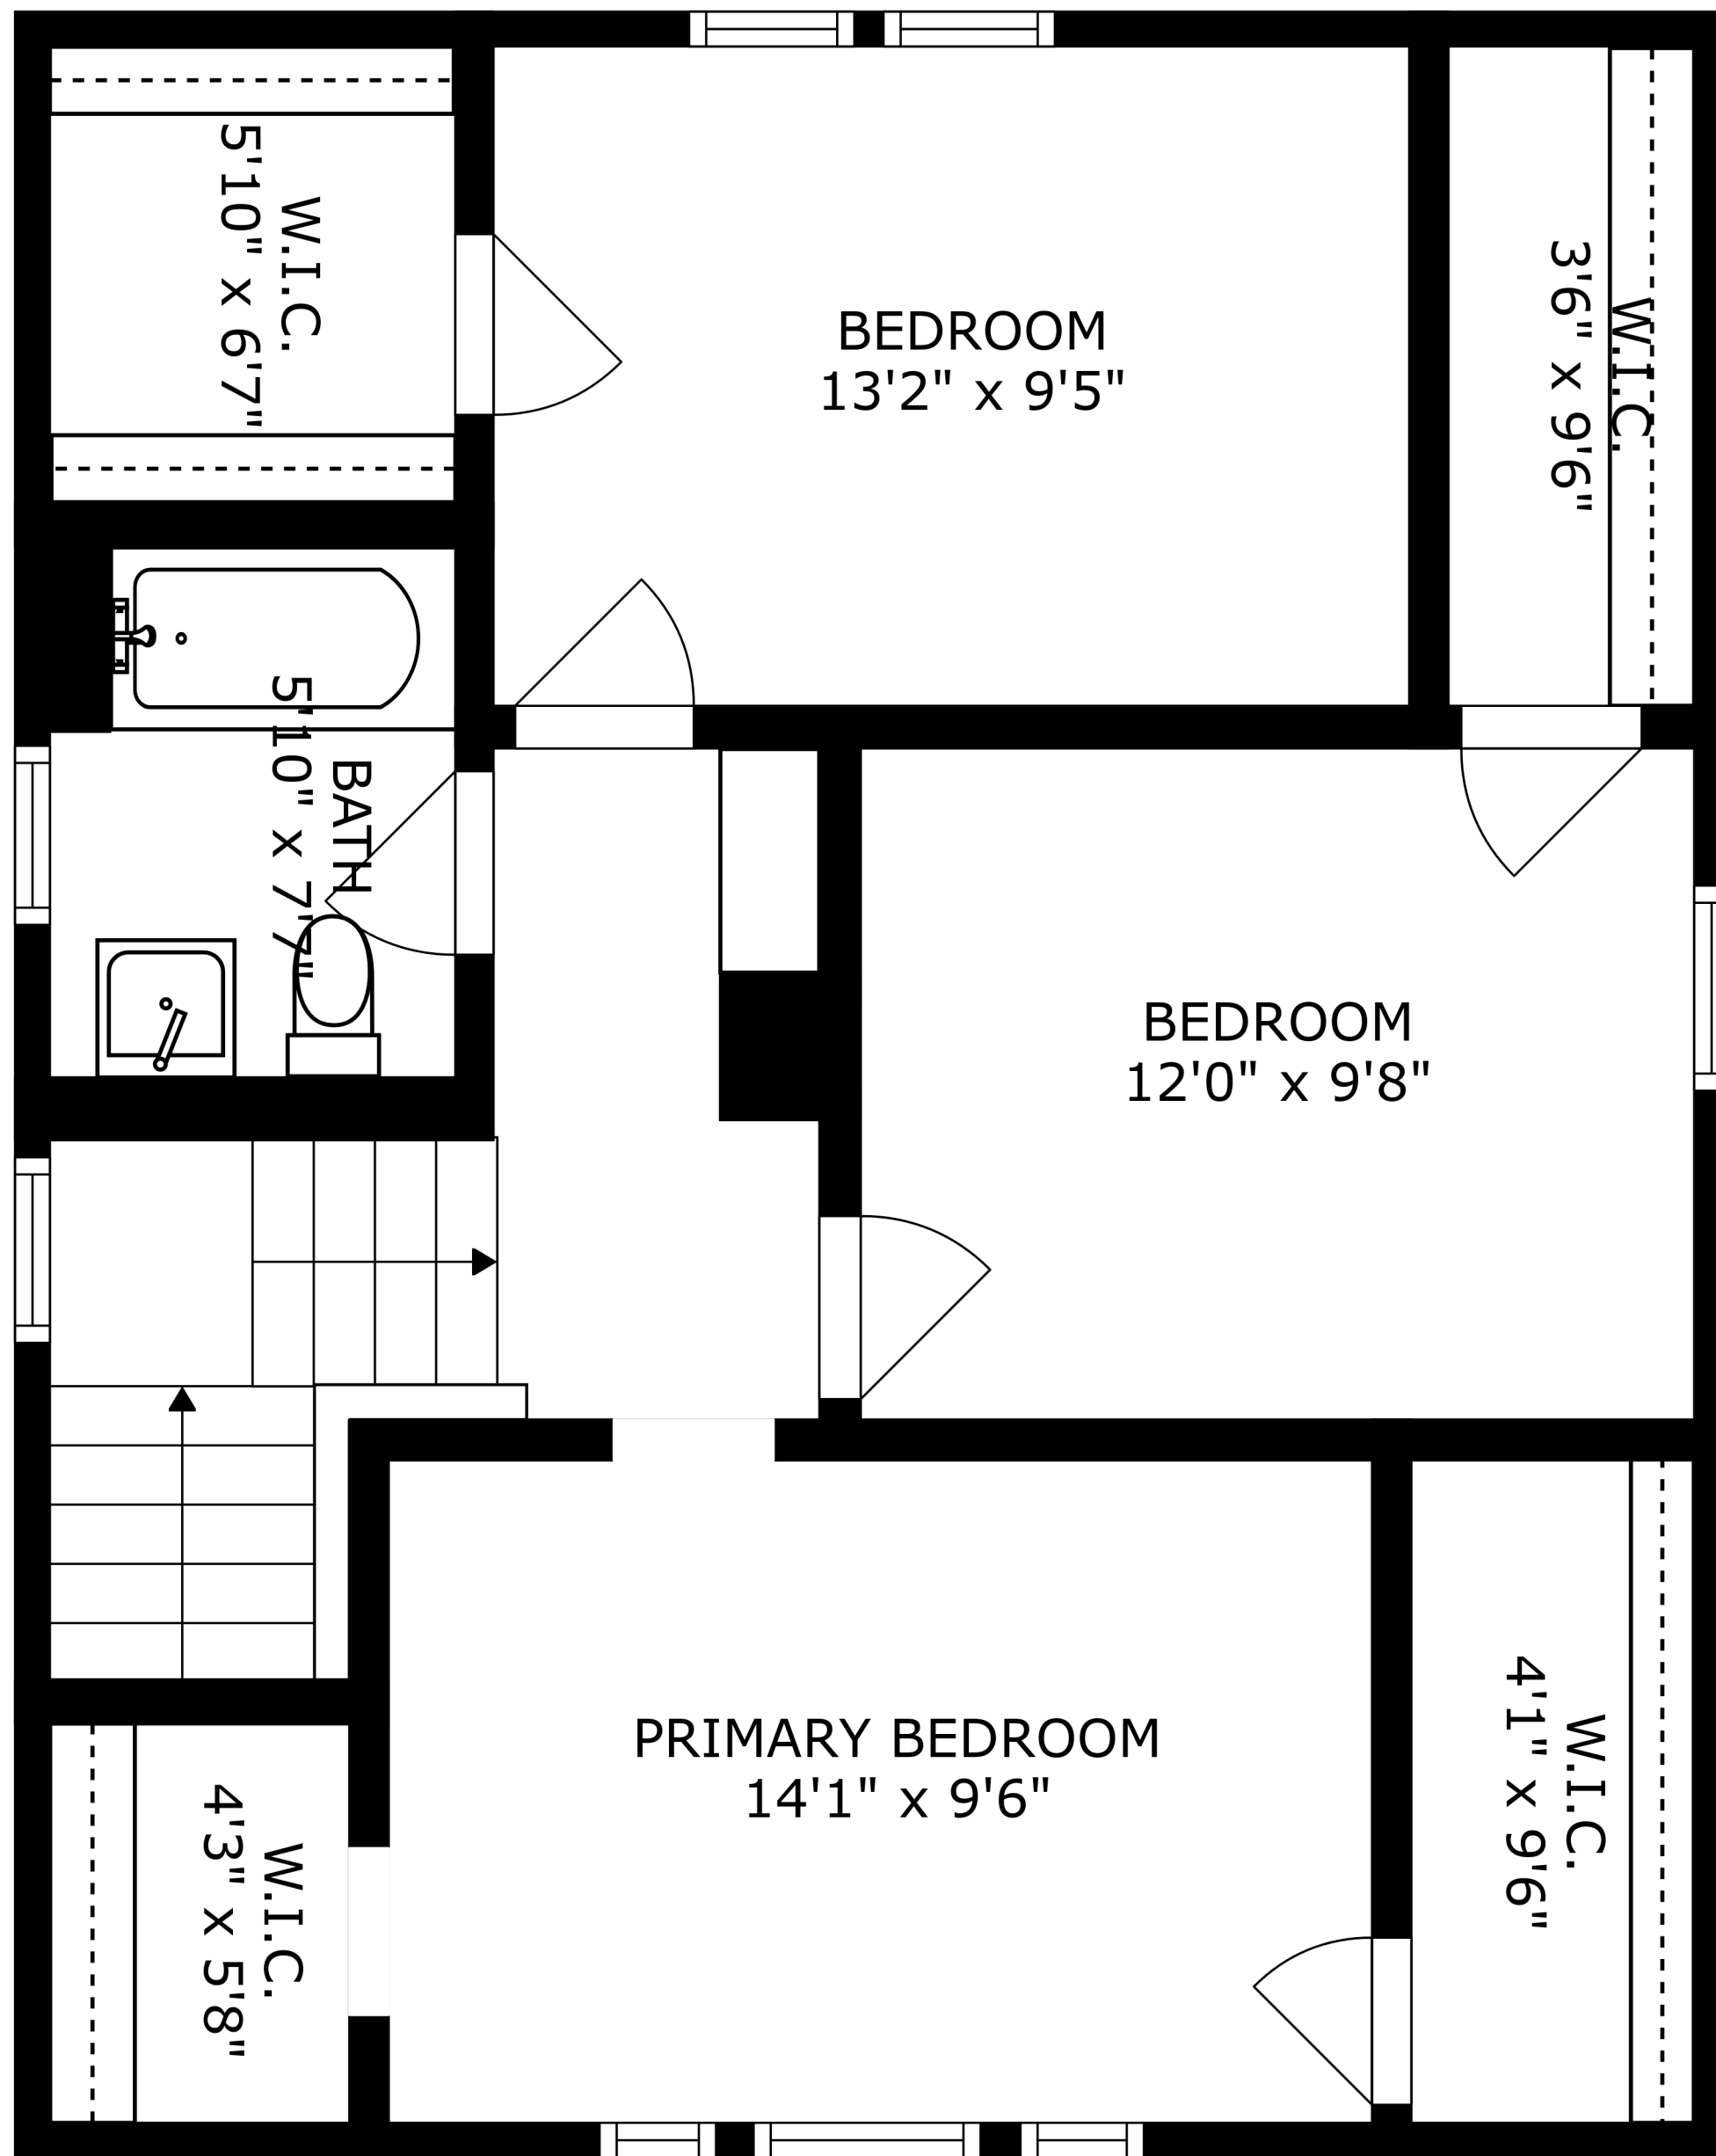

FLOOR 1

FLOOR 2

FLOOR 3

SIZES AND DIMENSIONS ARE APPROXIMATE, ACTUAL MAY VARY.

SIZES AND DIMENSIONS ARE APPROXIMATE, ACTUAL MAY VARY.

STORAGE/LAUNDRY
23'11" x 19'7"

FAMILY ROOM
21'5" x 15'9"

SIZES AND DIMENSIONS ARE APPROXIMATE, ACTUAL MAY VARY.