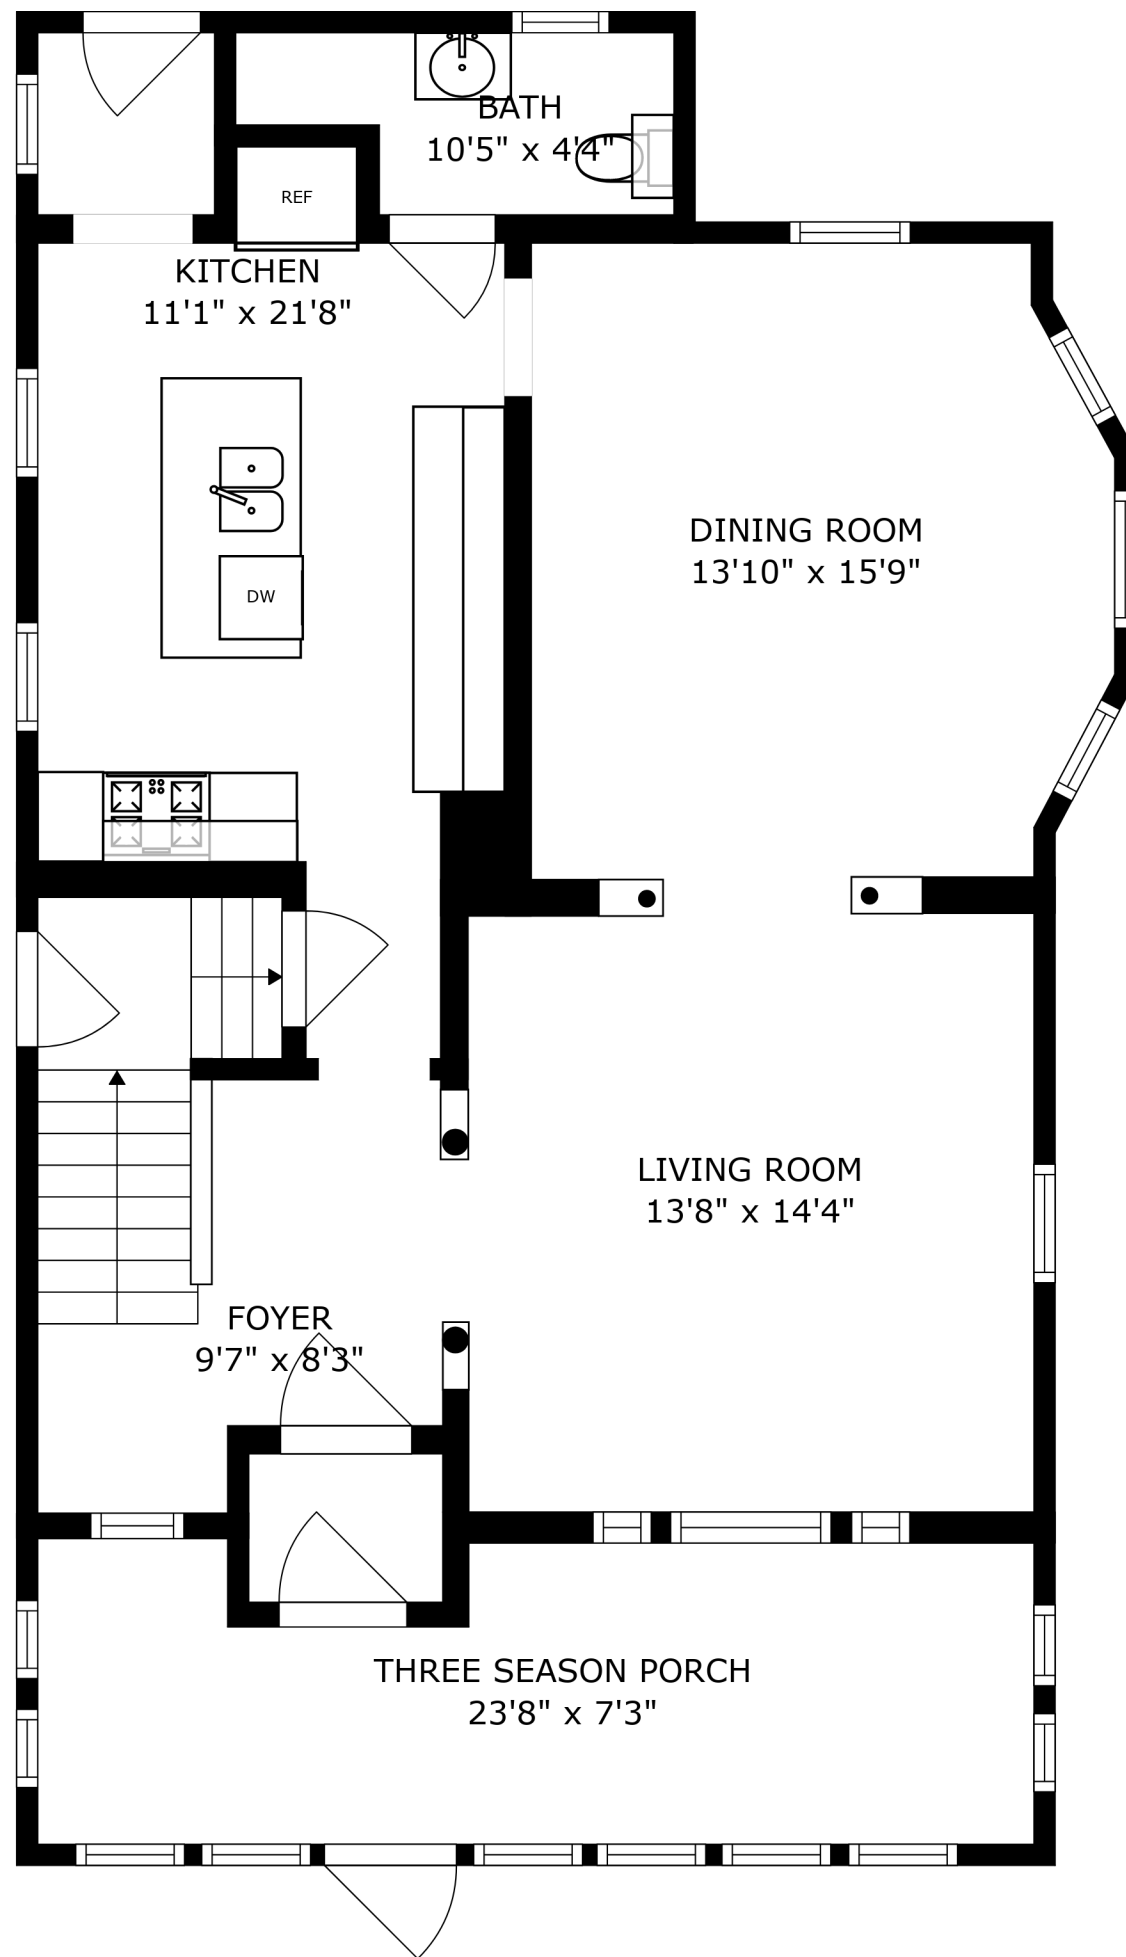

FLOOR 1

FLOOR 2

FLOOR 3

SIZES AND DIMENSIONS ARE APPROXIMATE, ACTUAL MAY VARY.

SIZES AND DIMENSIONS ARE APPROXIMATE, ACTUAL MAY VARY.

STORAGE/LAUNDRY
23'11" x 19'7"

FAMILY ROOM
21'5" x 15'9"

SIZES AND DIMENSIONS ARE APPROXIMATE, ACTUAL MAY VARY.