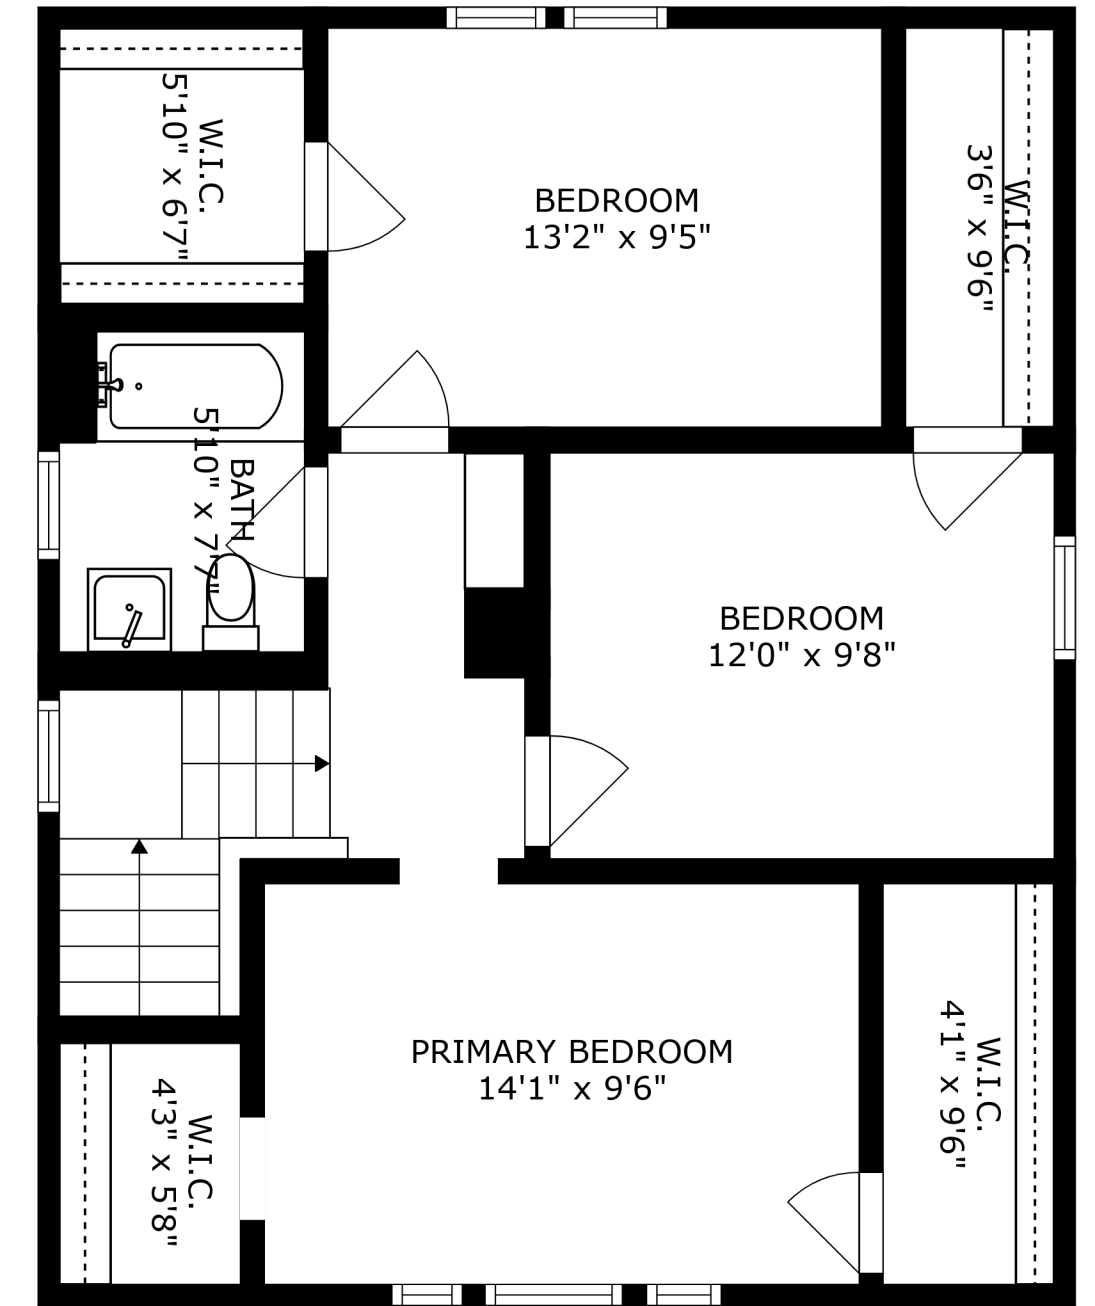

FLOOR 1

FLOOR 2

FLOOR 3

SIZES AND DIMENSIONS ARE APPROXIMATE, ACTUAL MAY VARY.

SIZES AND DIMENSIONS ARE APPROXIMATE, ACTUAL MAY VARY.

STORAGE/LAUNDRY
23'11" x 19'7"

FAMILY ROOM
21'5" x 15'9"

SIZES AND DIMENSIONS ARE APPROXIMATE, ACTUAL MAY VARY.