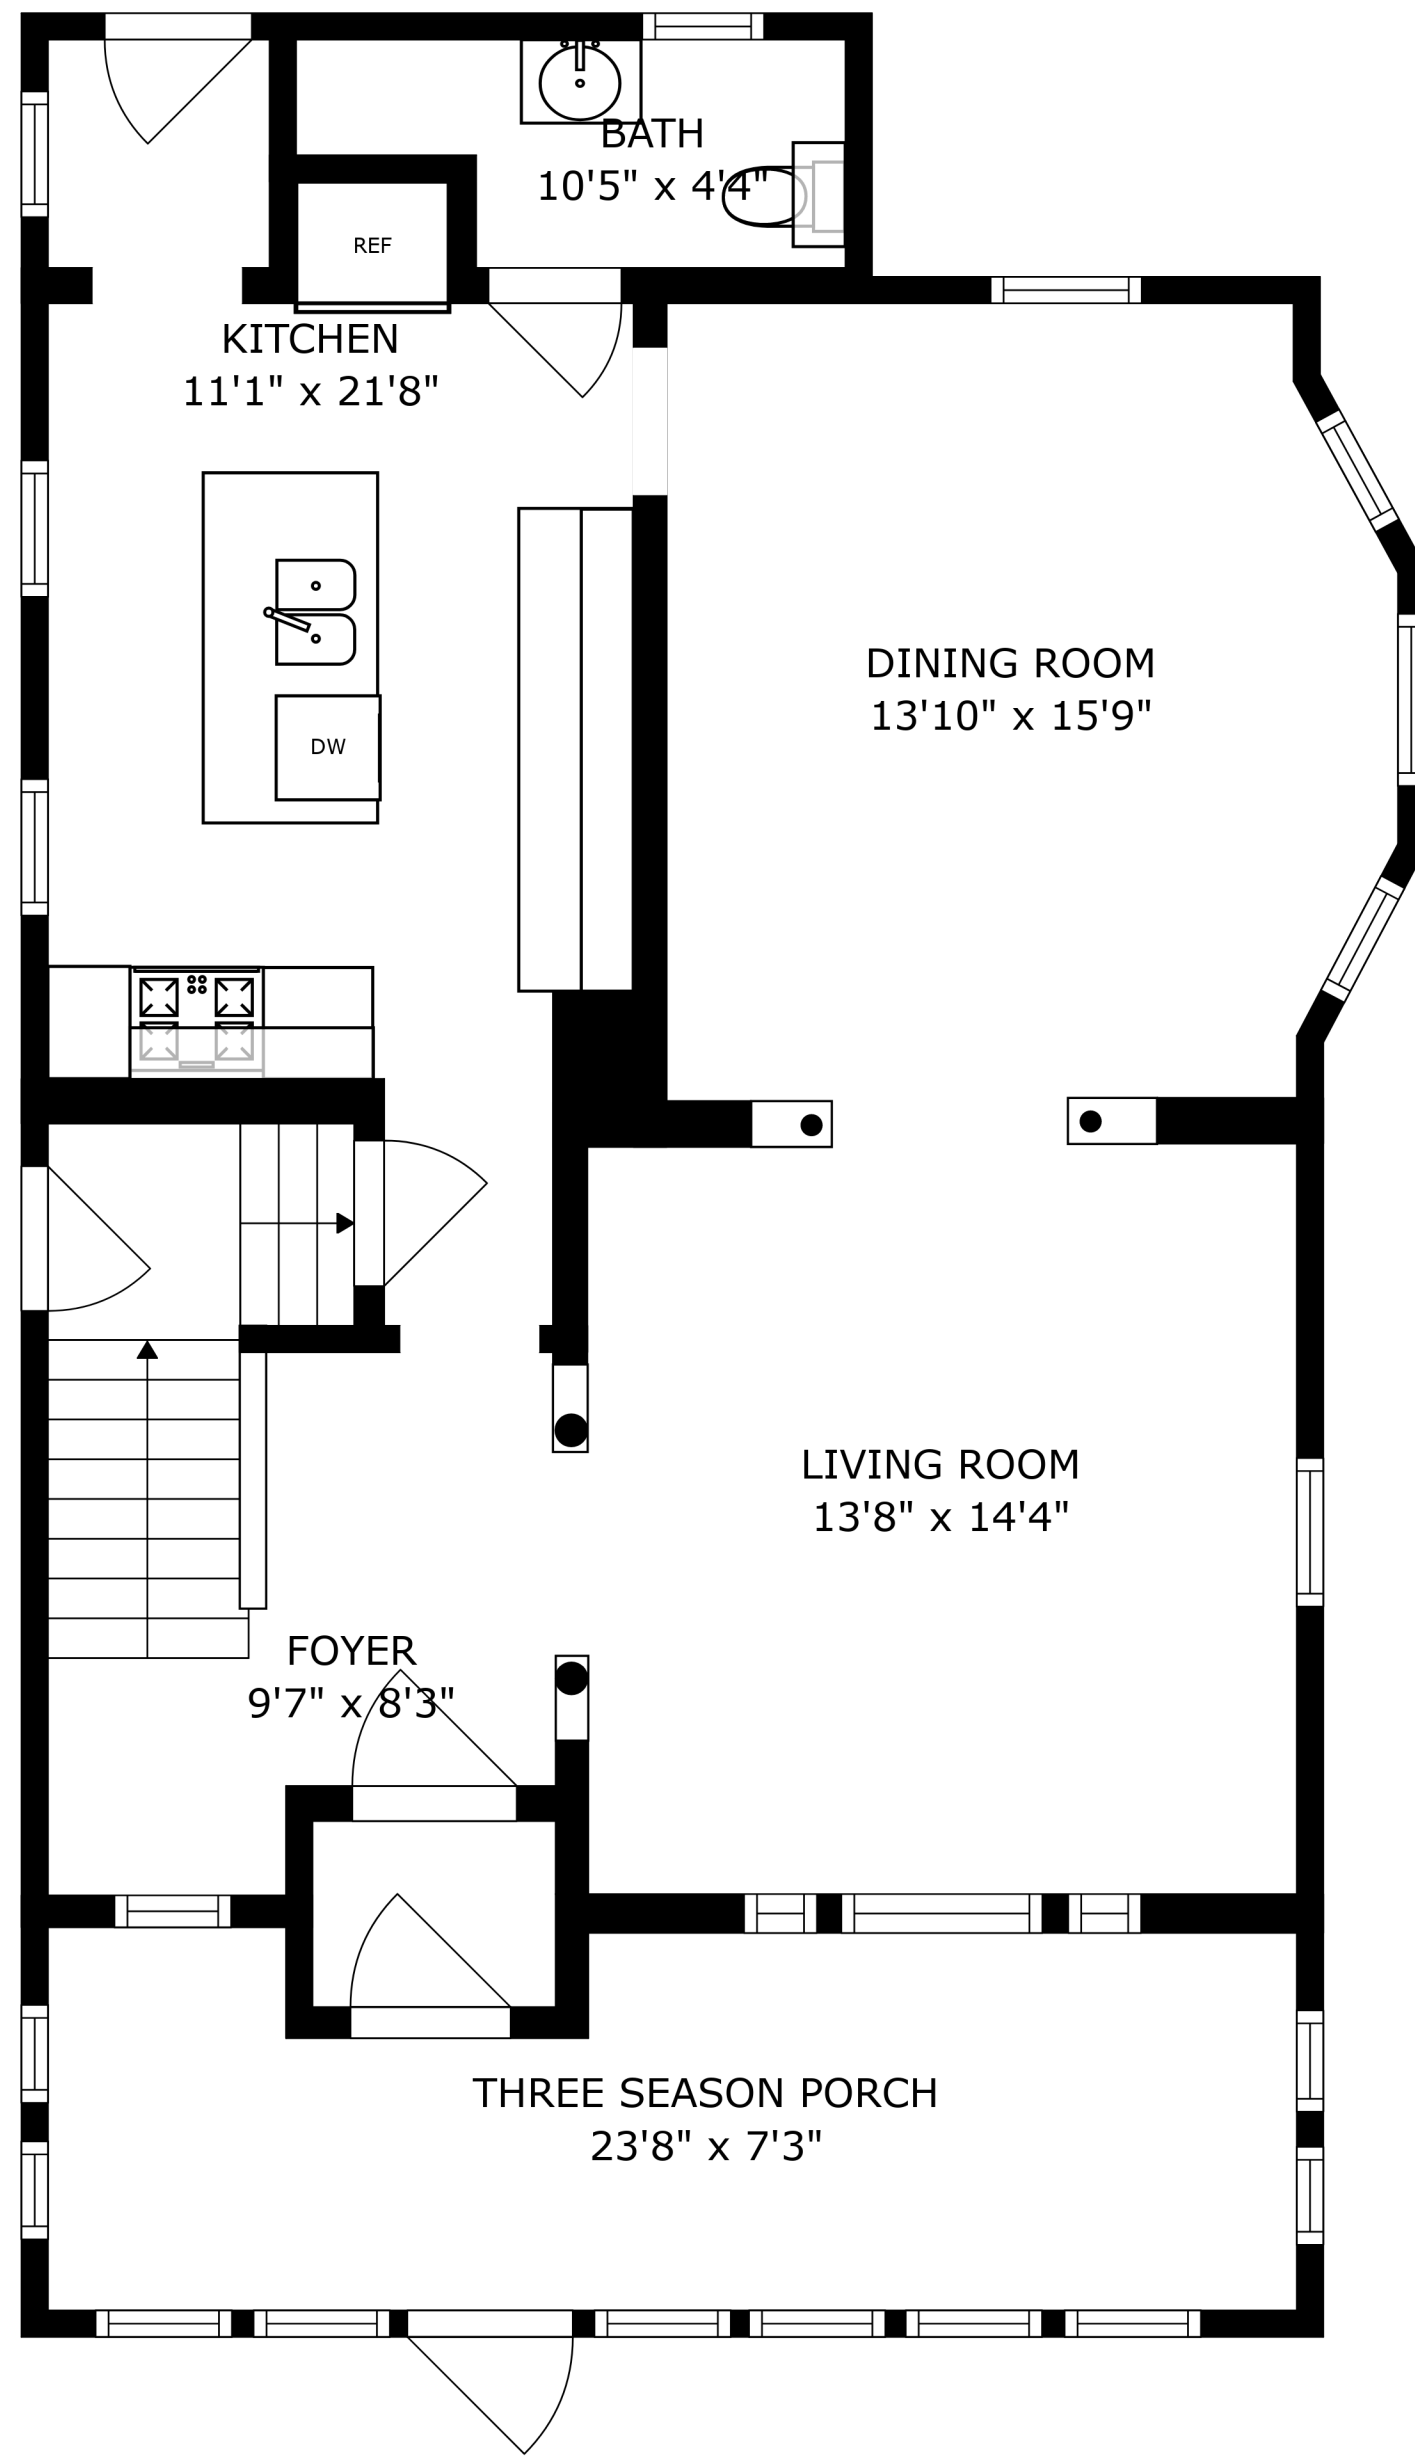

FLOOR 1

FLOOR 2

FLOOR 3

SIZES AND DIMENSIONS ARE APPROXIMATE, ACTUAL MAY VARY.

SIZES AND DIMENSIONS ARE APPROXIMATE, ACTUAL MAY VARY.

STORAGE/LAUNDRY
23'11" x 19'7"

FAMILY ROOM
21'5" x 15'9"

SIZES AND DIMENSIONS ARE APPROXIMATE, ACTUAL MAY VARY.