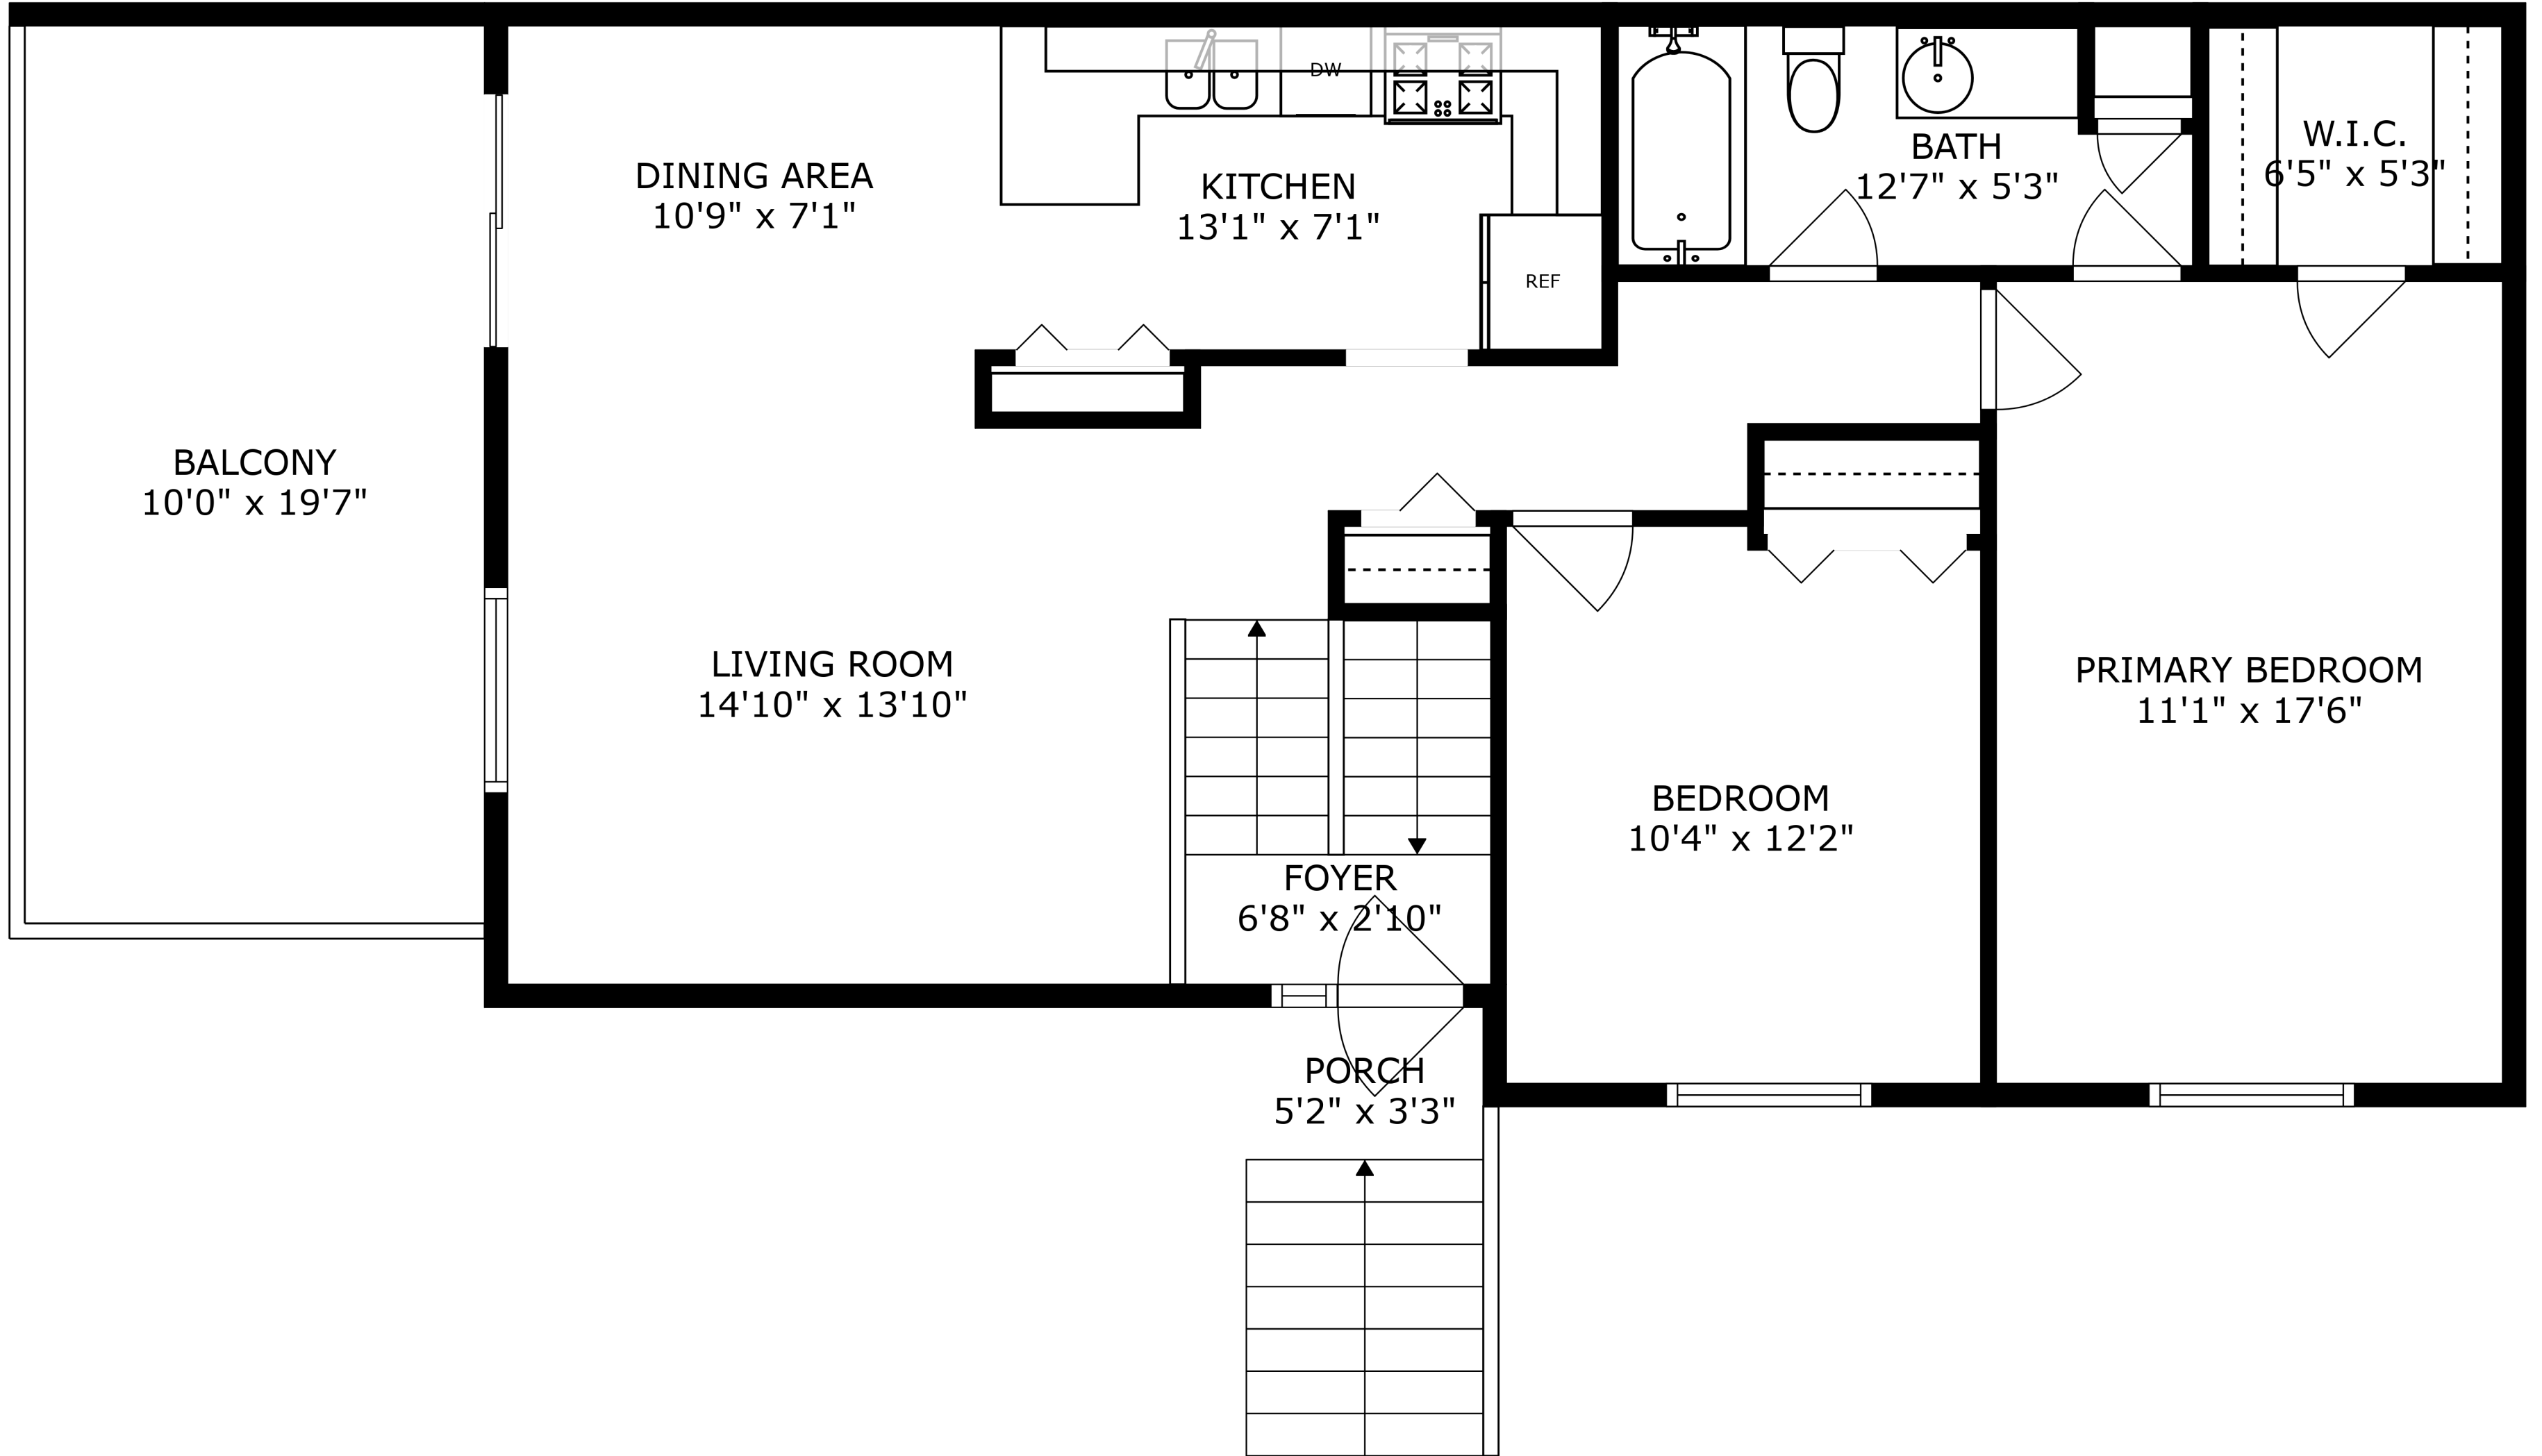

SIZES AND DIMENSIONS ARE APPROXIMATE, ACTUAL MAY VARY.

SIZES AND DIMENSIONS ARE APPROXIMATE, ACTUAL MAY VARY.

RECREATION ROOM
17'11" x 20'7"

UTILITY
7'6" x 9'7"

BATH
4'5" x 9'7"

GARAGE
21'9" x 23'1"