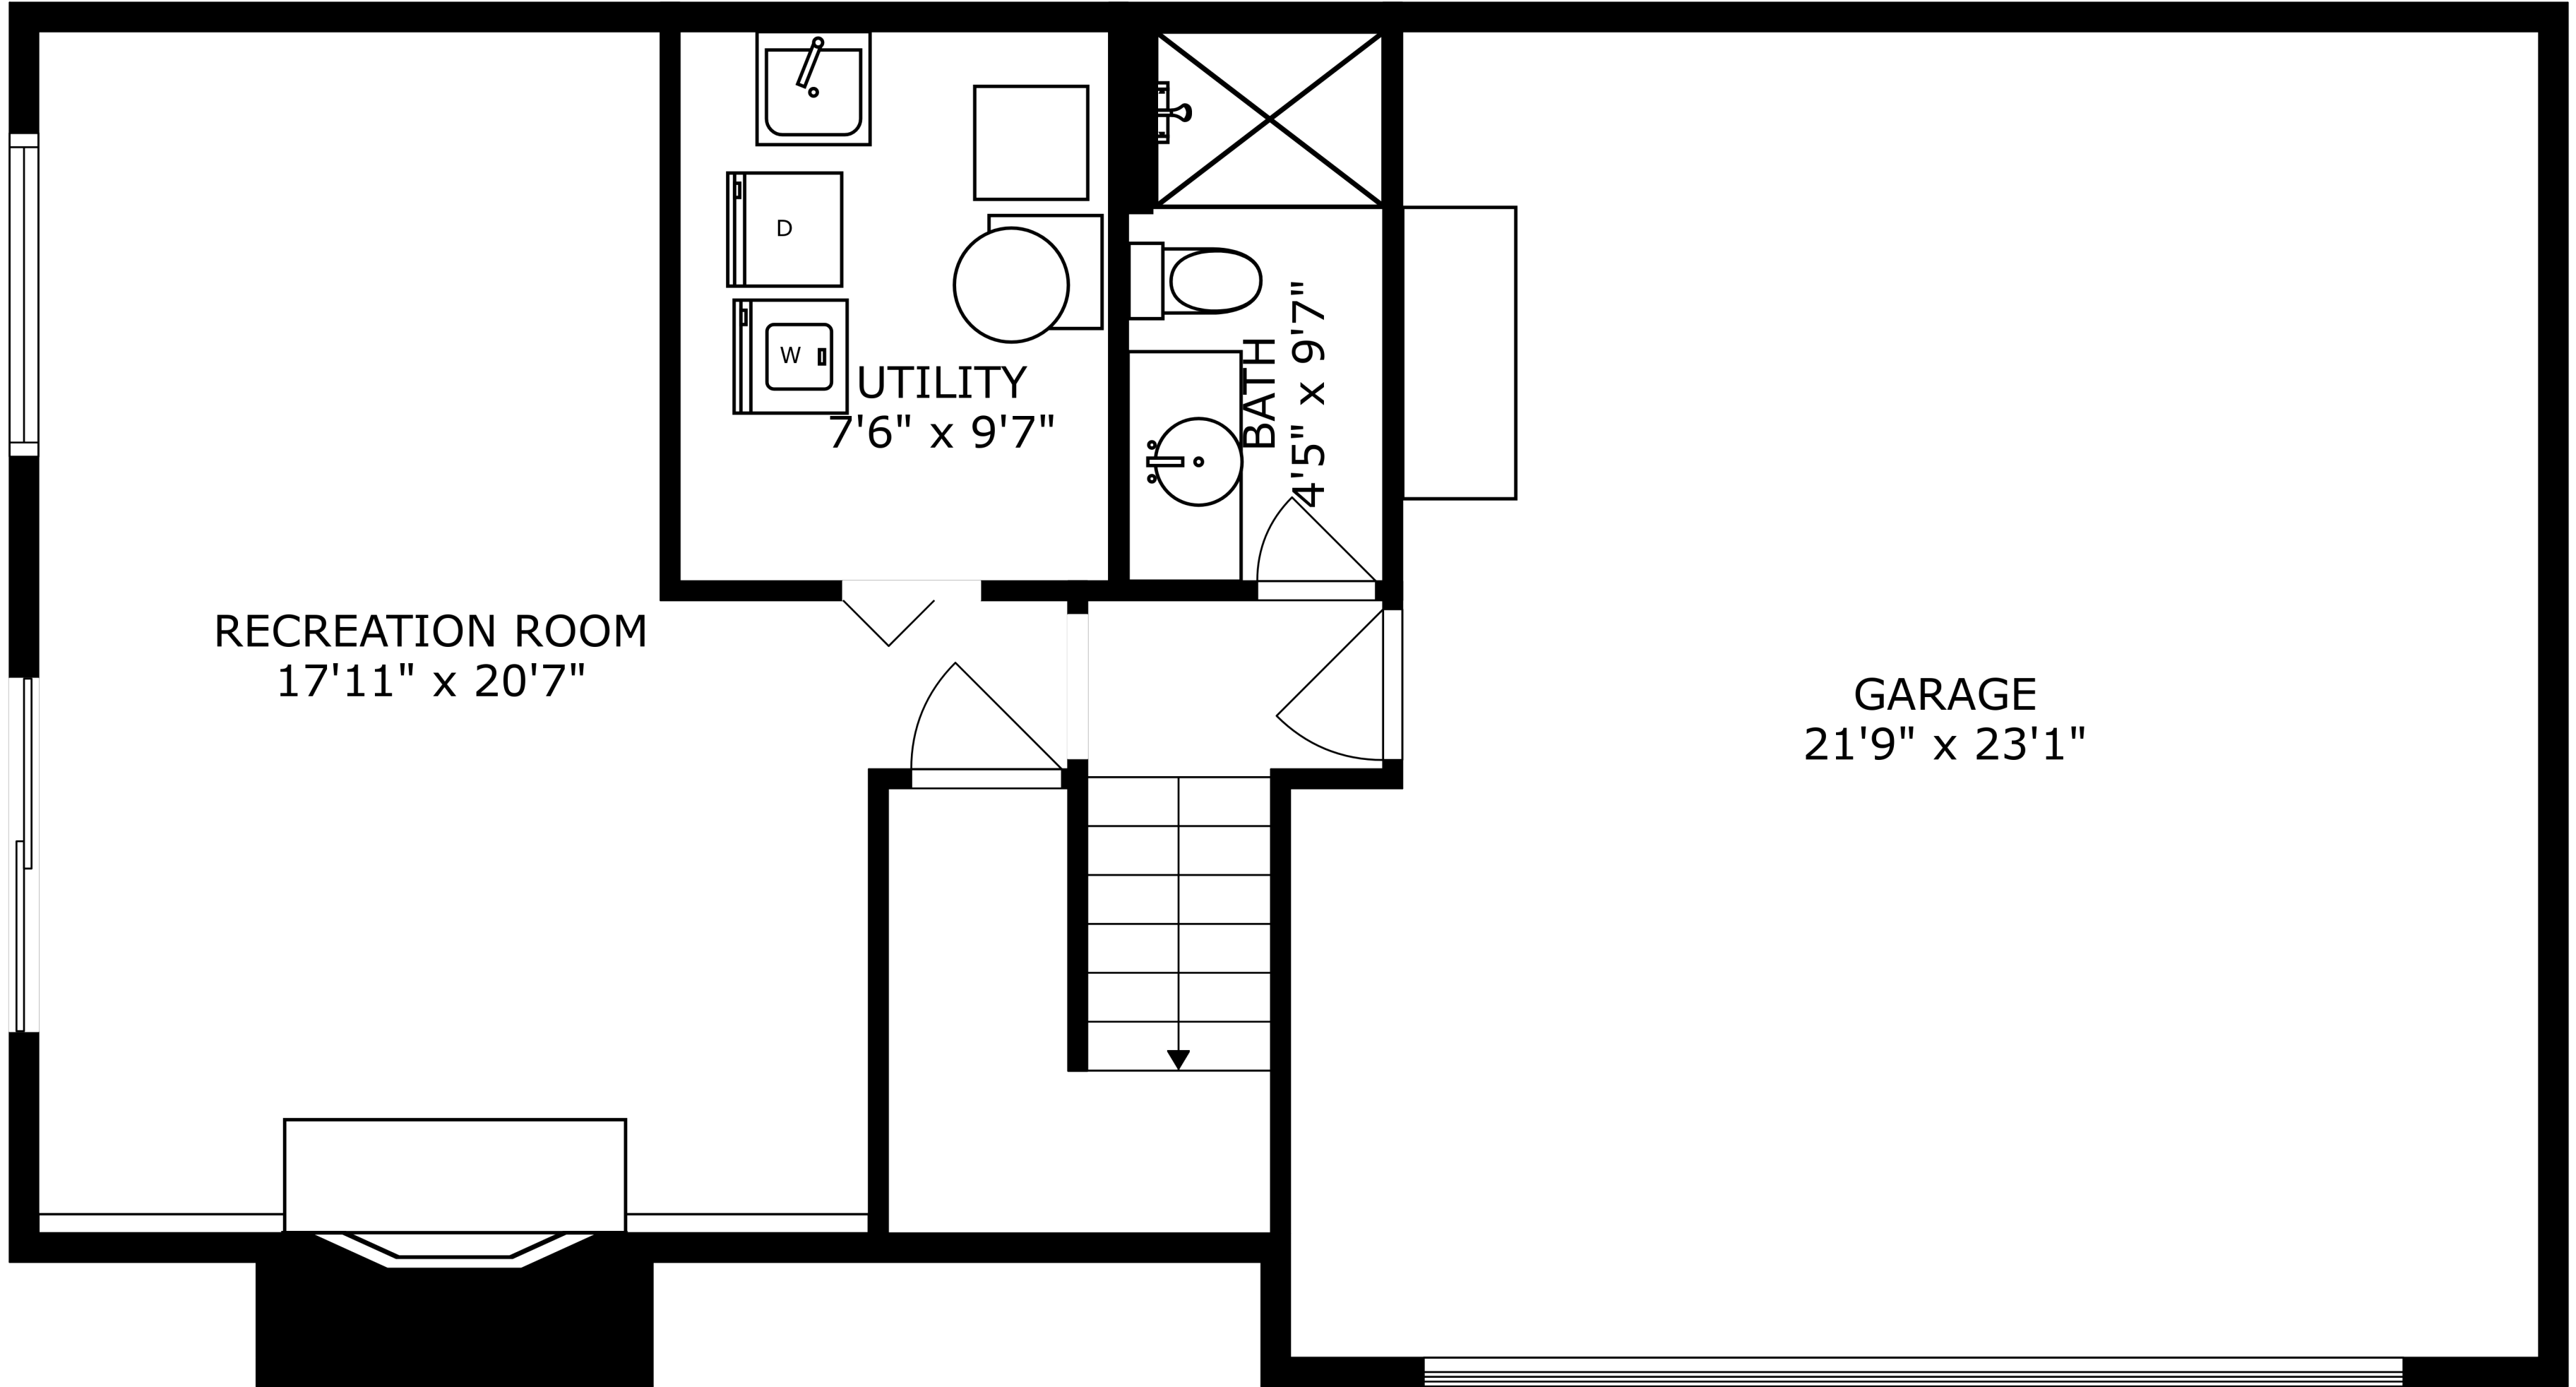

SIZES AND DIMENSIONS ARE APPROXIMATE, ACTUAL MAY VARY.

SIZES AND DIMENSIONS ARE APPROXIMATE, ACTUAL MAY VARY.

RECREATION ROOM
17'11" x 20'7"

UTILITY
7'6" x 9'7"

BATH
4'5" x 9'7"

GARAGE
21'9" x 23'1"