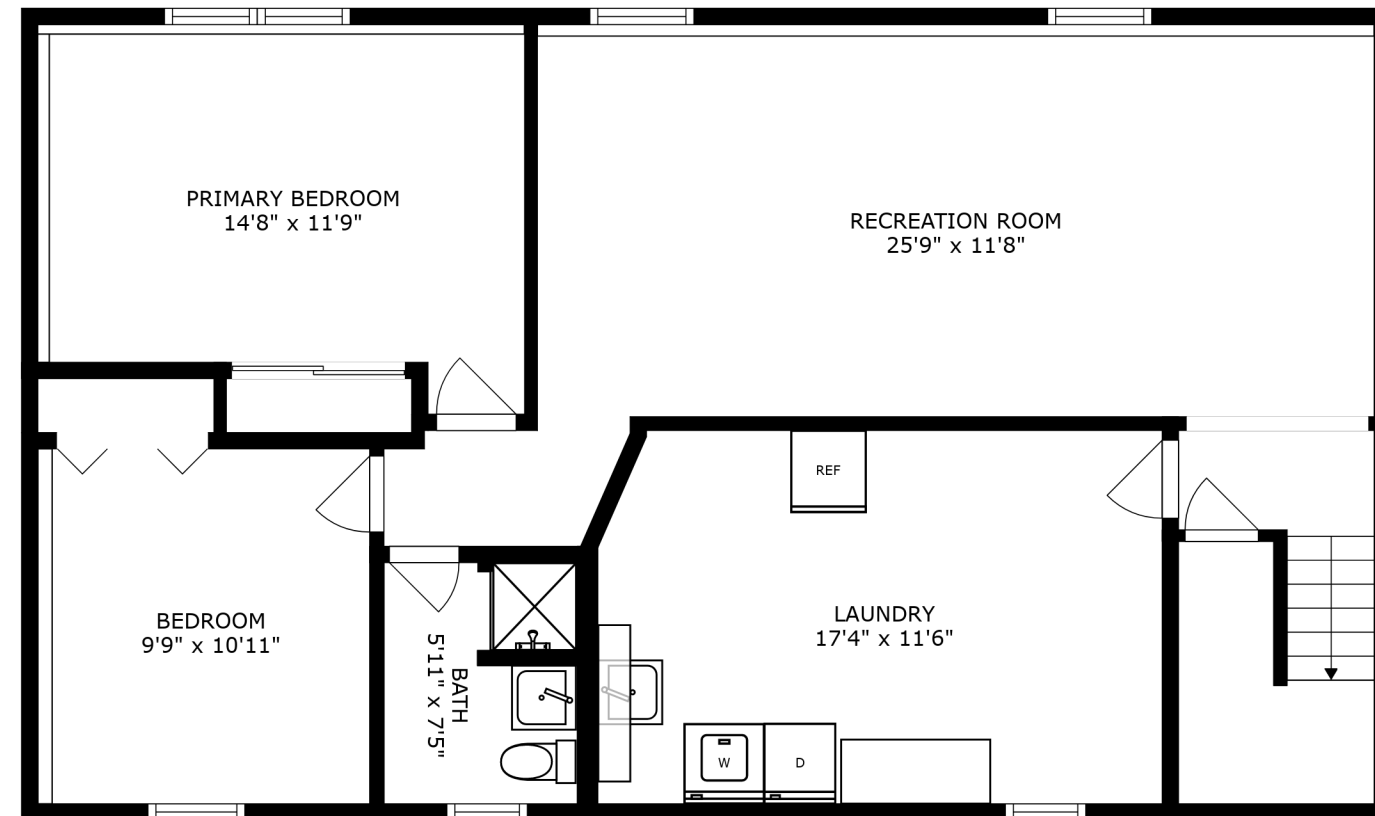

FLOOR 2

FLOOR 1

SIZES AND DIMENSIONS ARE APPROXIMATE, ACTUAL MAY VARY.

SIZES AND DIMENSIONS ARE APPROXIMATE, ACTUAL MAY VARY.

PRIMARY BEDROOM
14'8" x 11'9"

RECREATION ROOM
25'9" x 11'8"

BEDROOM
9'9" x 10'11"

BATH
5'11" x 7'5"

LAUNDRY
17'4" x 11'6"

REF

W

D