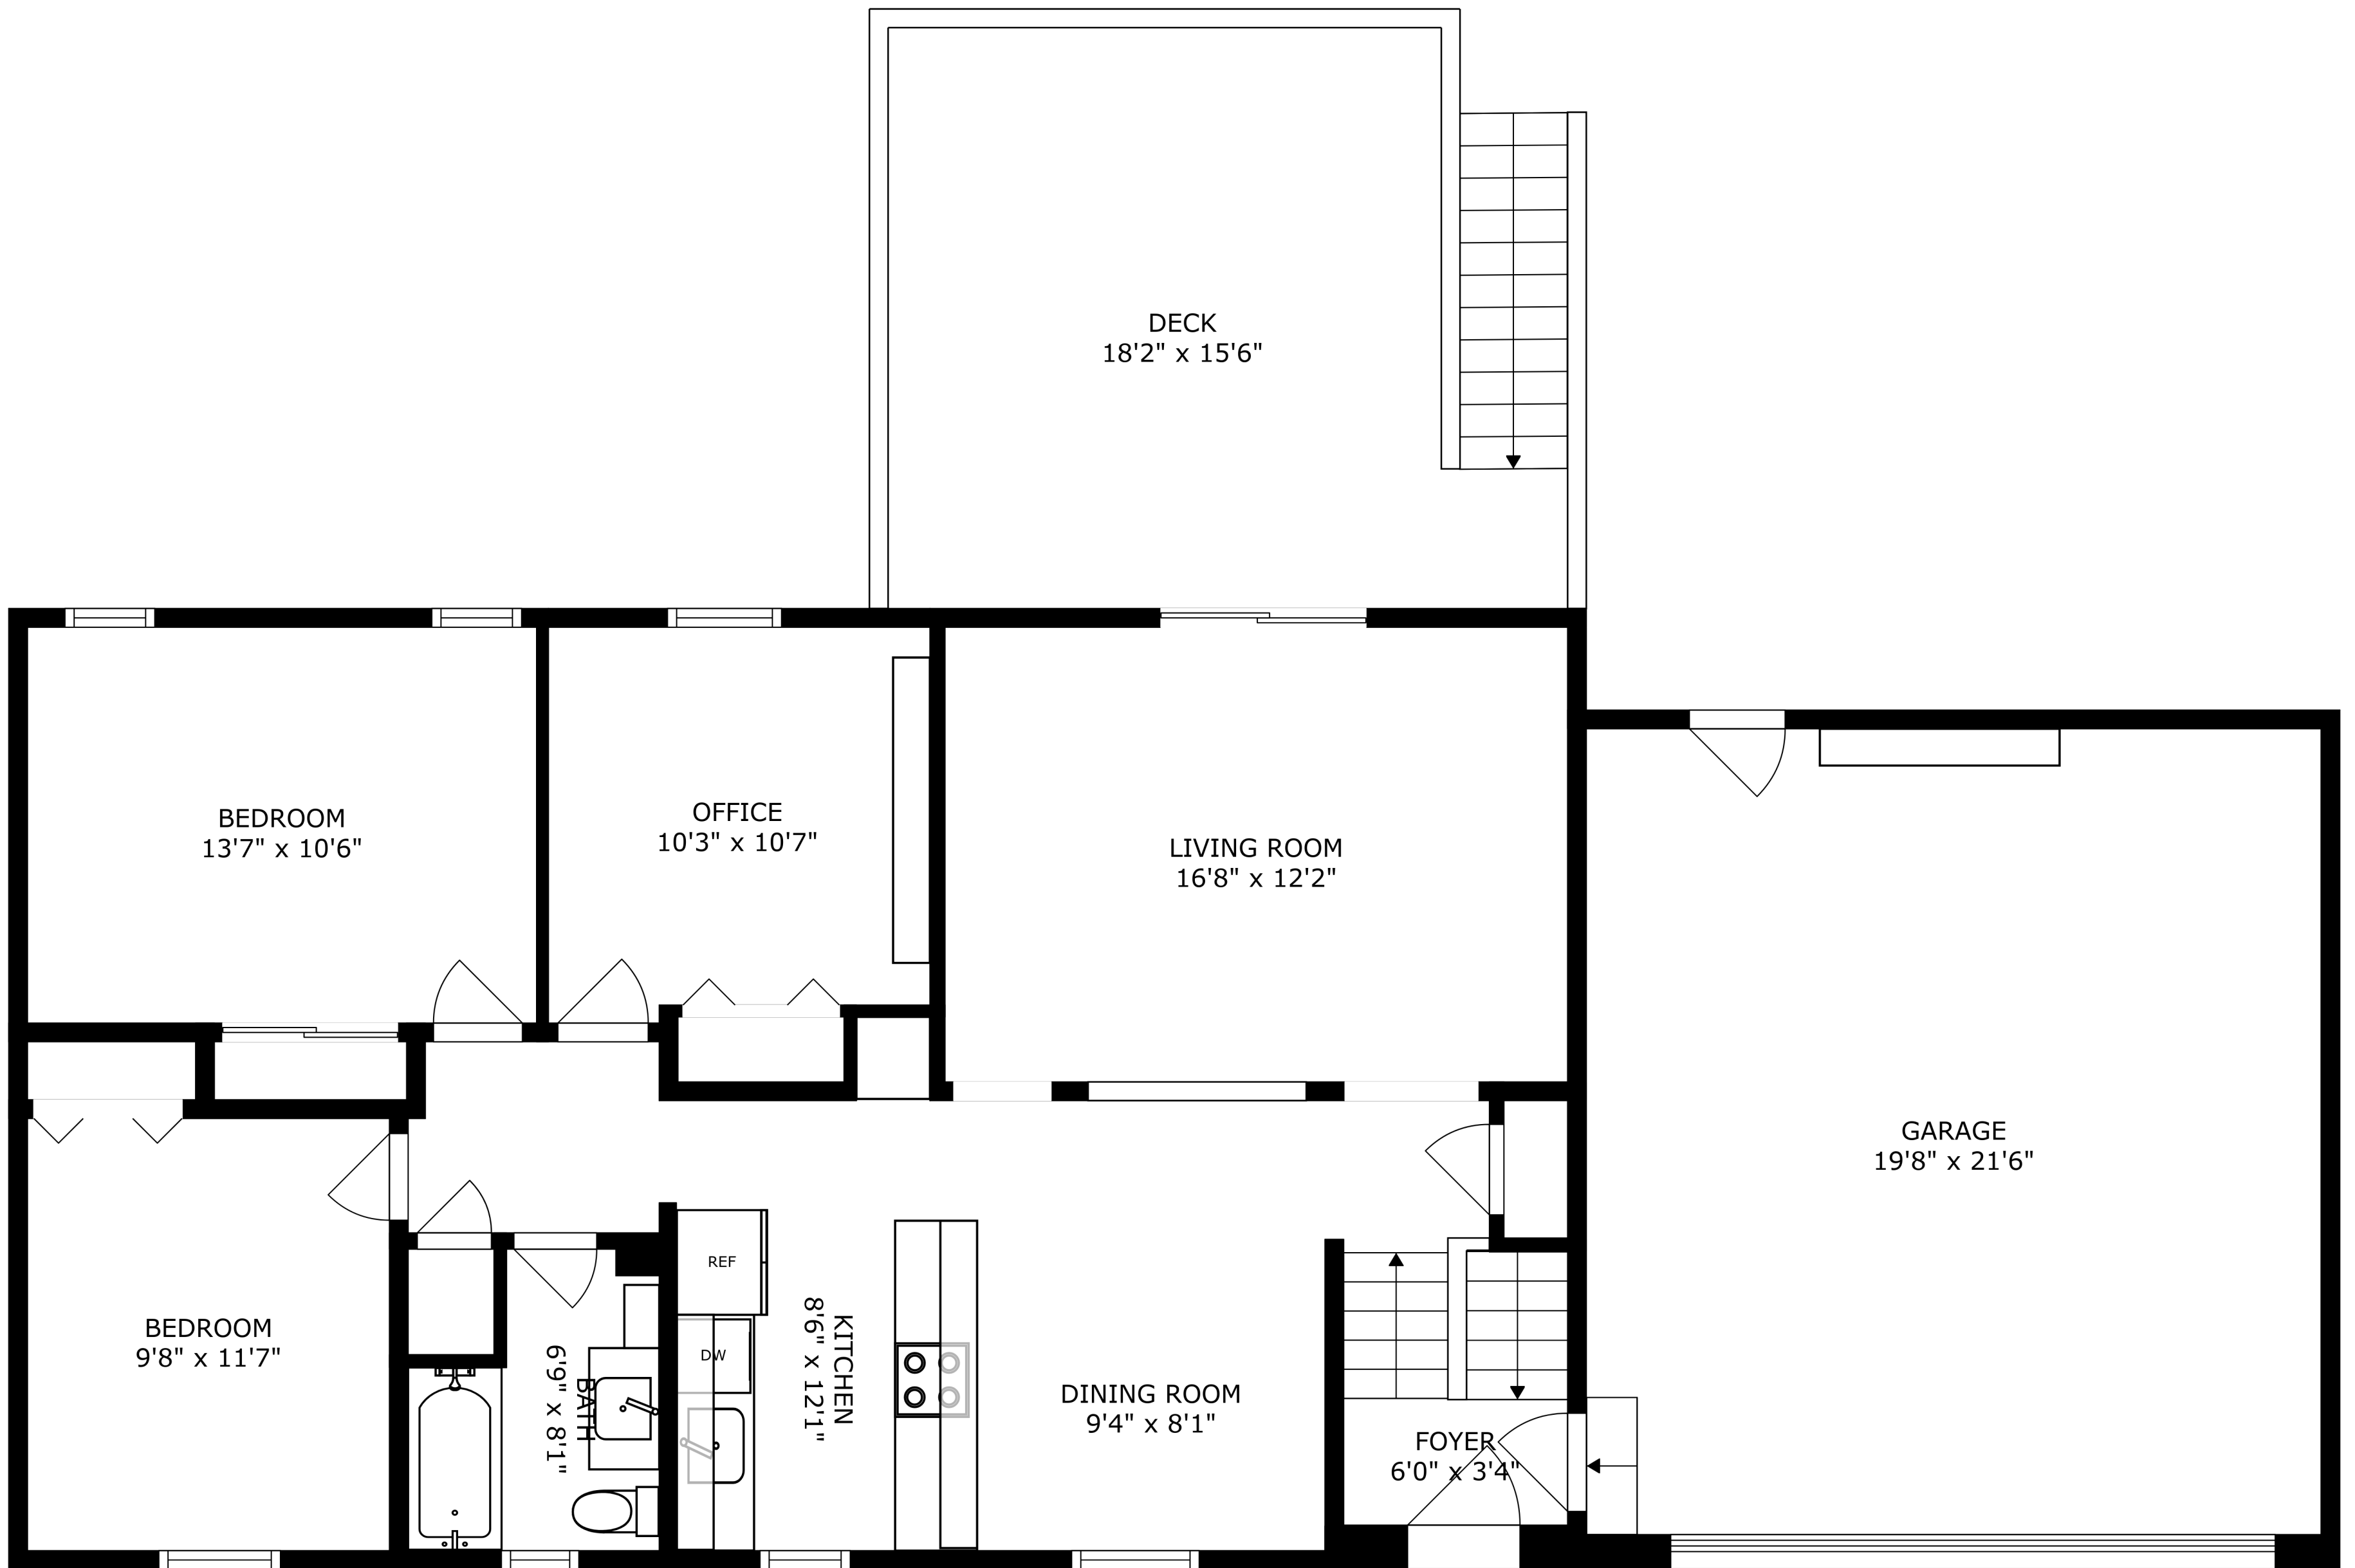

FLOOR 2

FLOOR 1

SIZES AND DIMENSIONS ARE APPROXIMATE, ACTUAL MAY VARY.

SIZES AND DIMENSIONS ARE APPROXIMATE, ACTUAL MAY VARY.

PRIMARY BEDROOM
14'8" x 11'9"

RECREATION ROOM
25'9" x 11'8"

BEDROOM
9'9" x 10'11"

BATH
5'11" x 7'5"

LAUNDRY
17'4" x 11'6"

REF

W

D