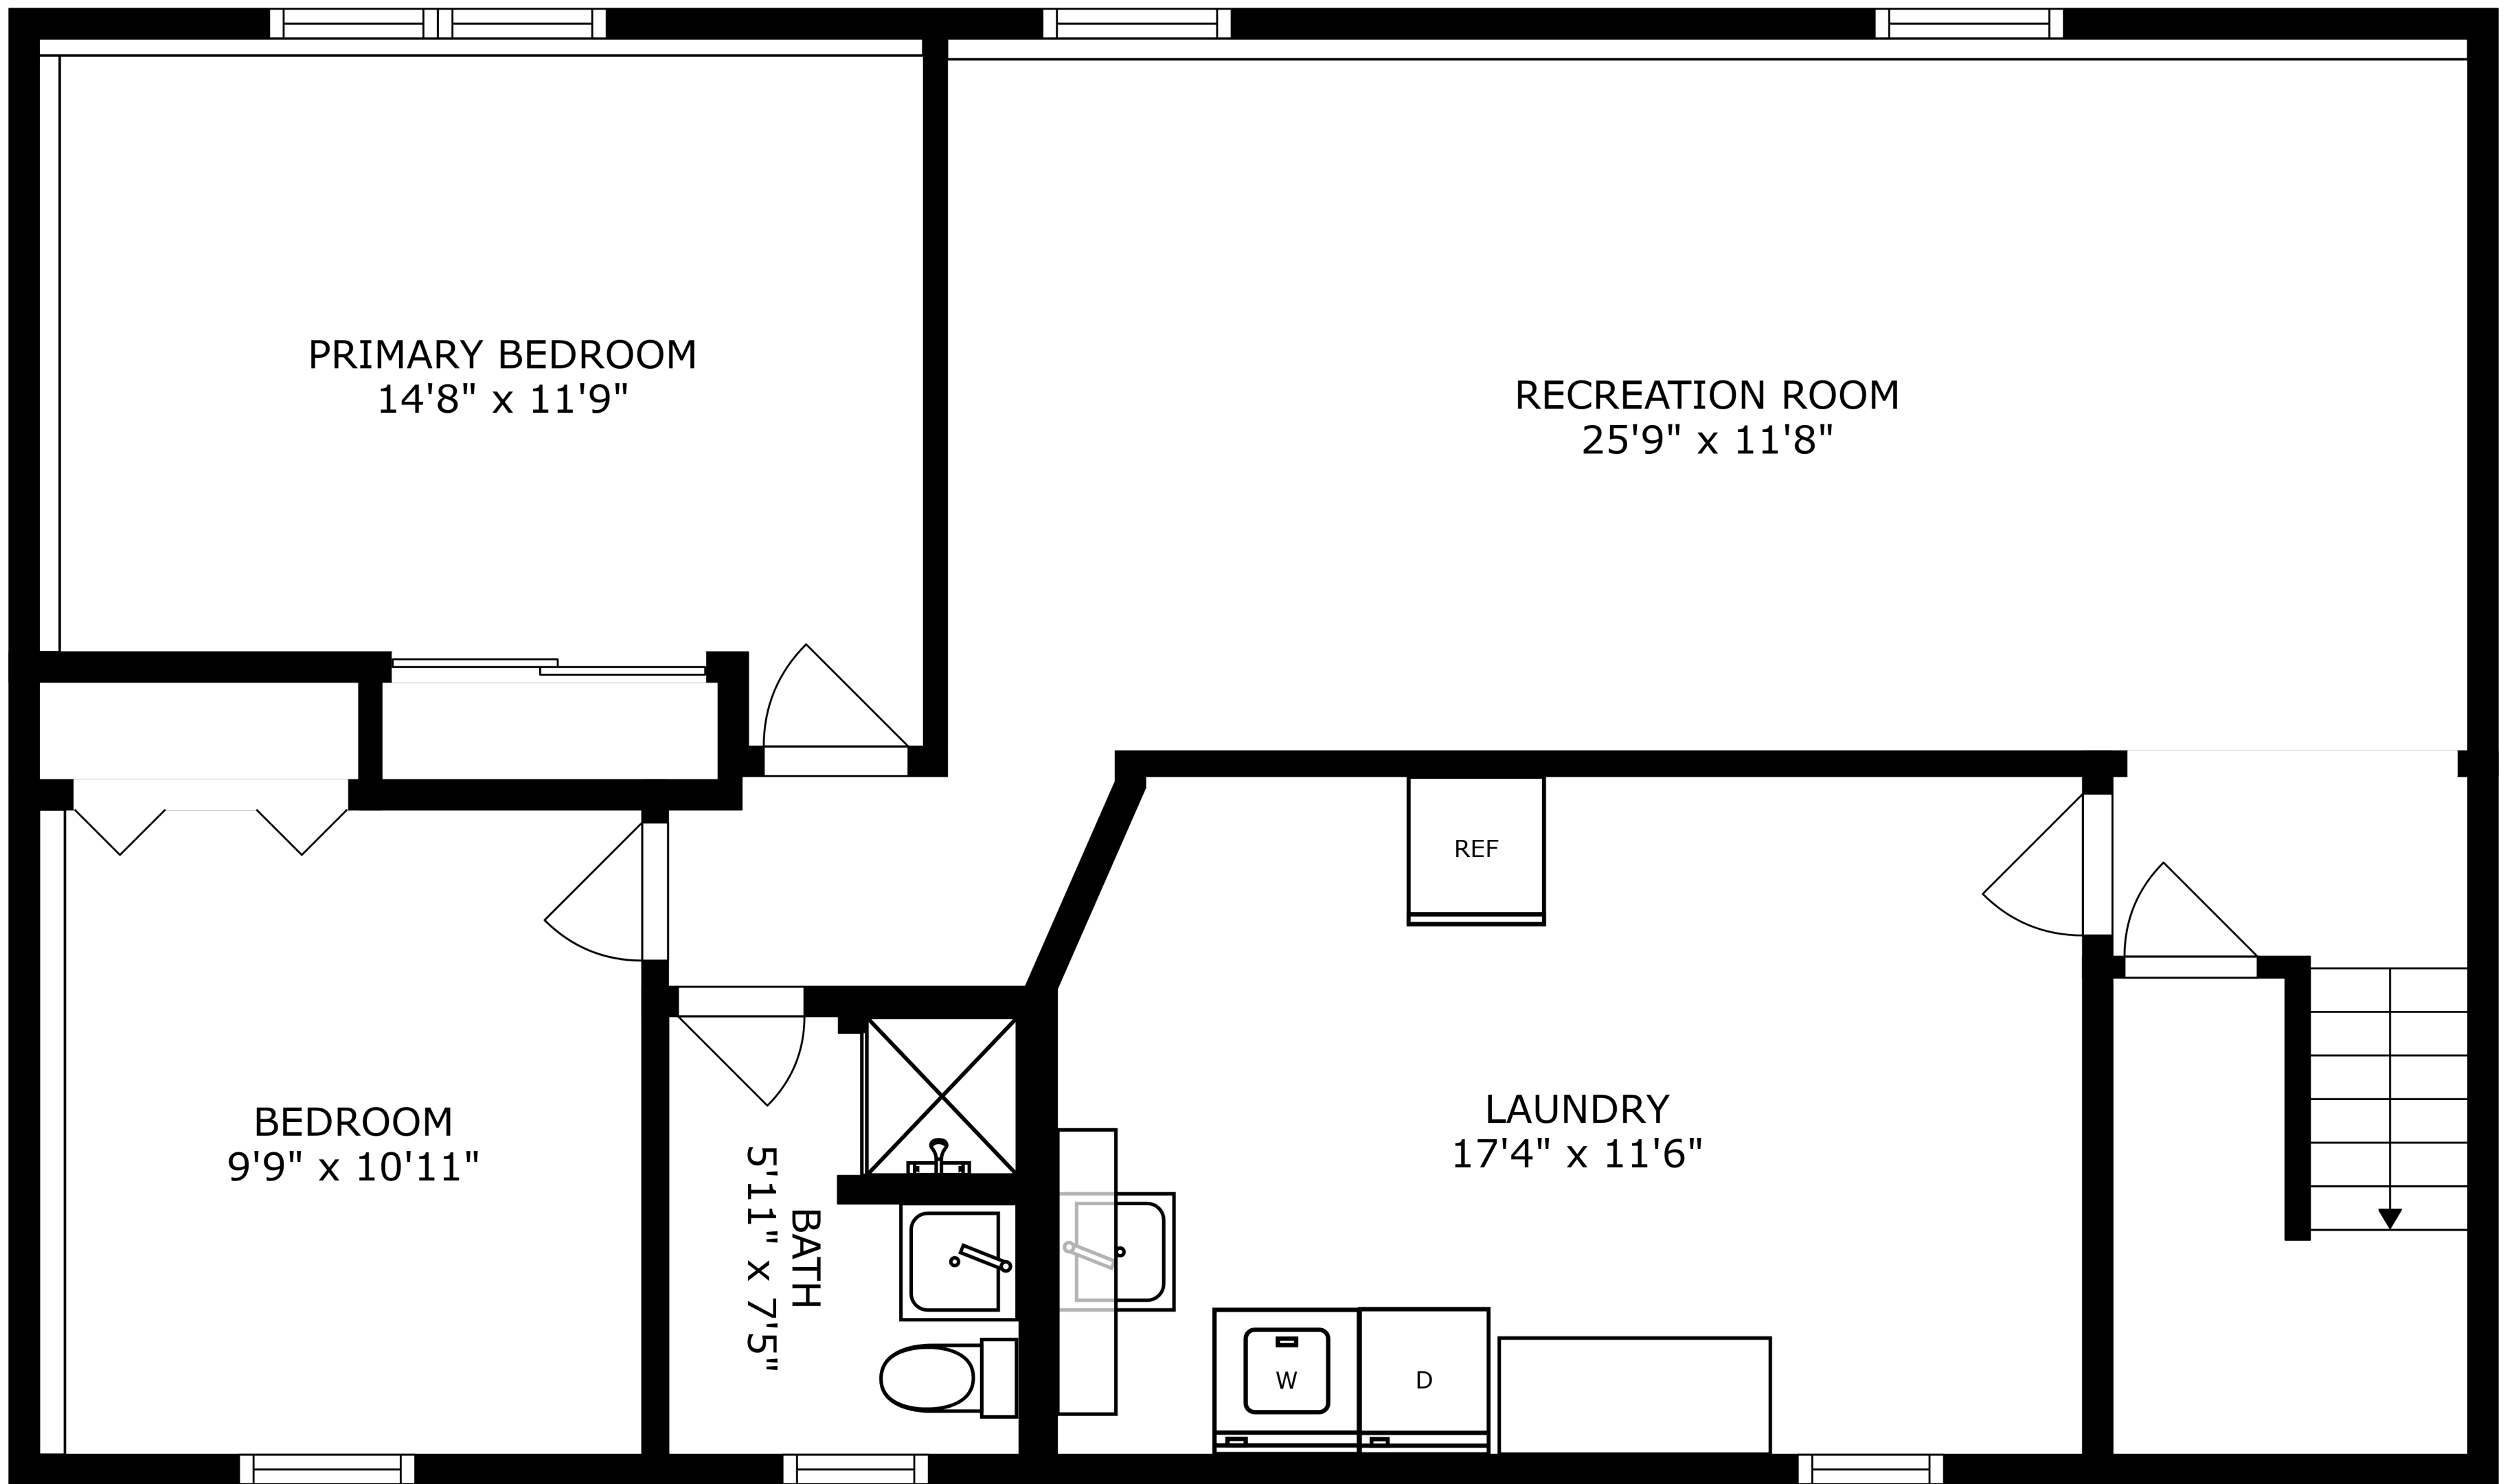

FLOOR 2

FLOOR 1

SIZES AND DIMENSIONS ARE APPROXIMATE, ACTUAL MAY VARY.

SIZES AND DIMENSIONS ARE APPROXIMATE, ACTUAL MAY VARY.

PRIMARY BEDROOM
14'8" x 11'9"

RECREATION ROOM
25'9" x 11'8"

BEDROOM
9'9" x 10'11"

BATH
5'11" x 7'5"

LAUNDRY
17'4" x 11'6"

REF

W

D