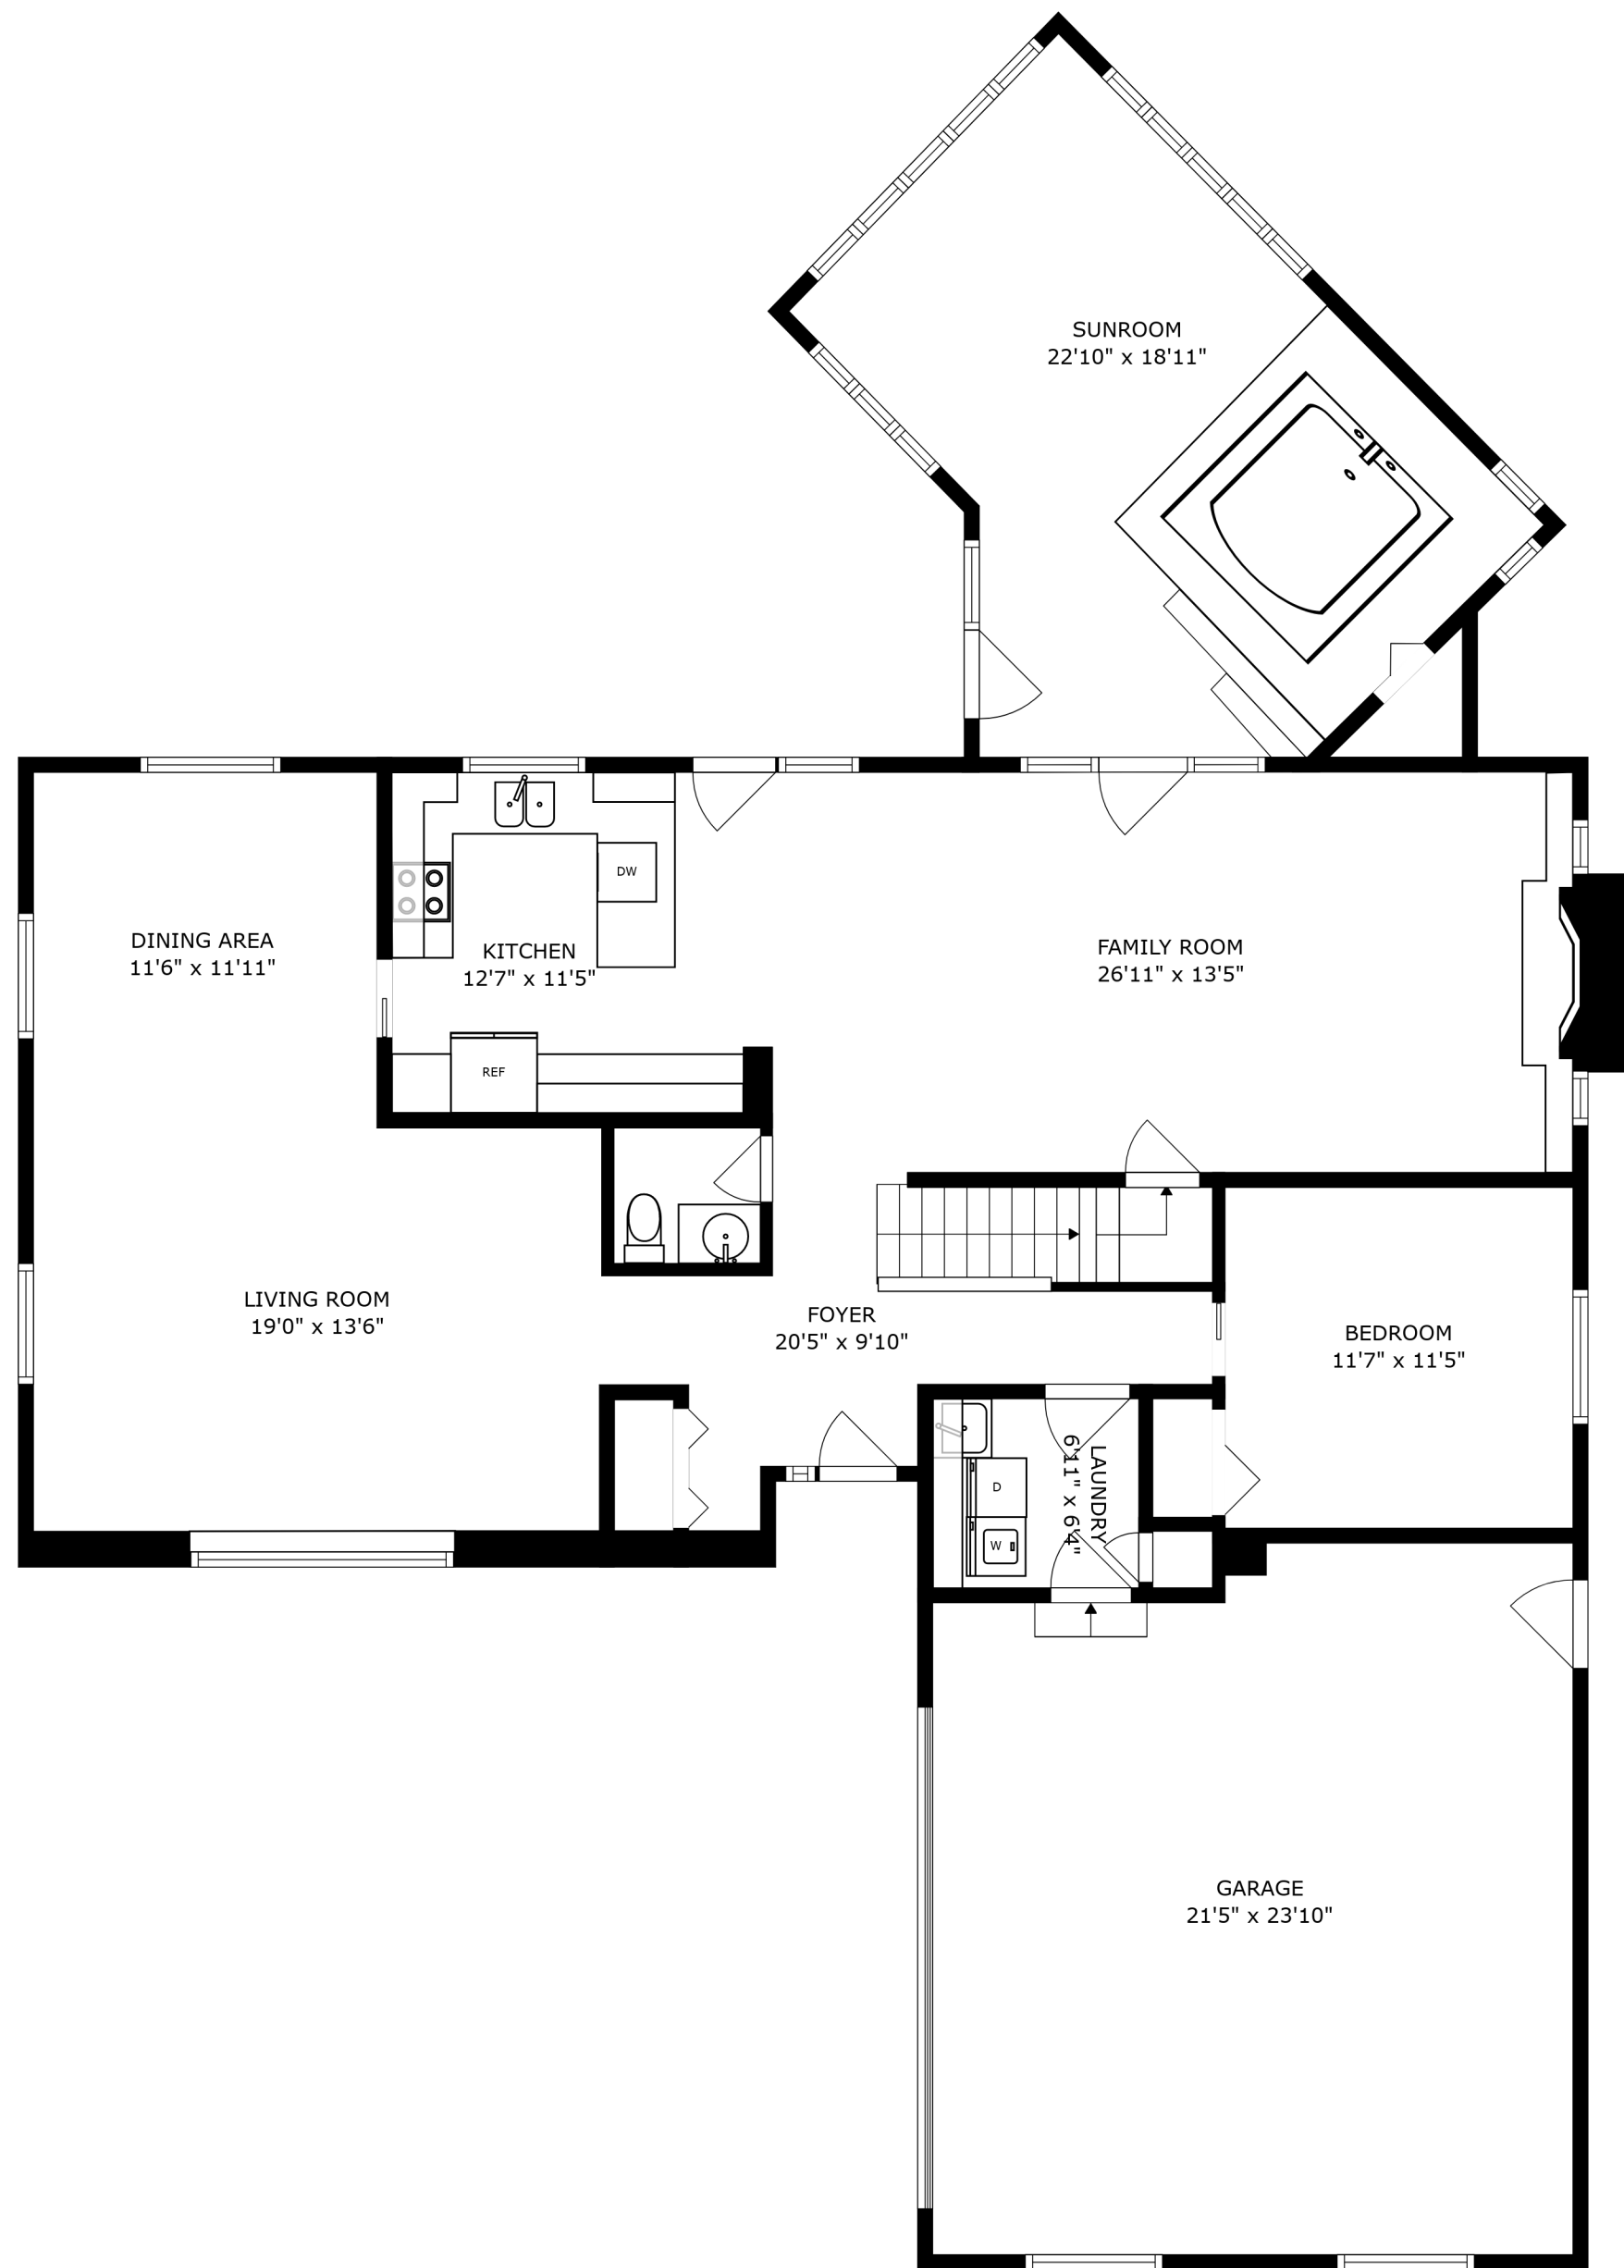

SIZES AND DIMENSIONS ARE APPROXIMATE, ACTUAL MAY VARY.

SIZES AND DIMENSIONS ARE APPROXIMATE, ACTUAL MAY VARY.

SIZES AND DIMENSIONS ARE APPROXIMATE, ACTUAL MAY VARY.

RECREATION ROOM
28'8" x 23'7"

ELECTRICAL ROOM
10'1" x 4'11"

STORAGE
20'3" x 12'3"

ROOM
11'1" x 10'8"

BATH
8'3" x 5'6"

W.I.C.
8'2" x 3'7"