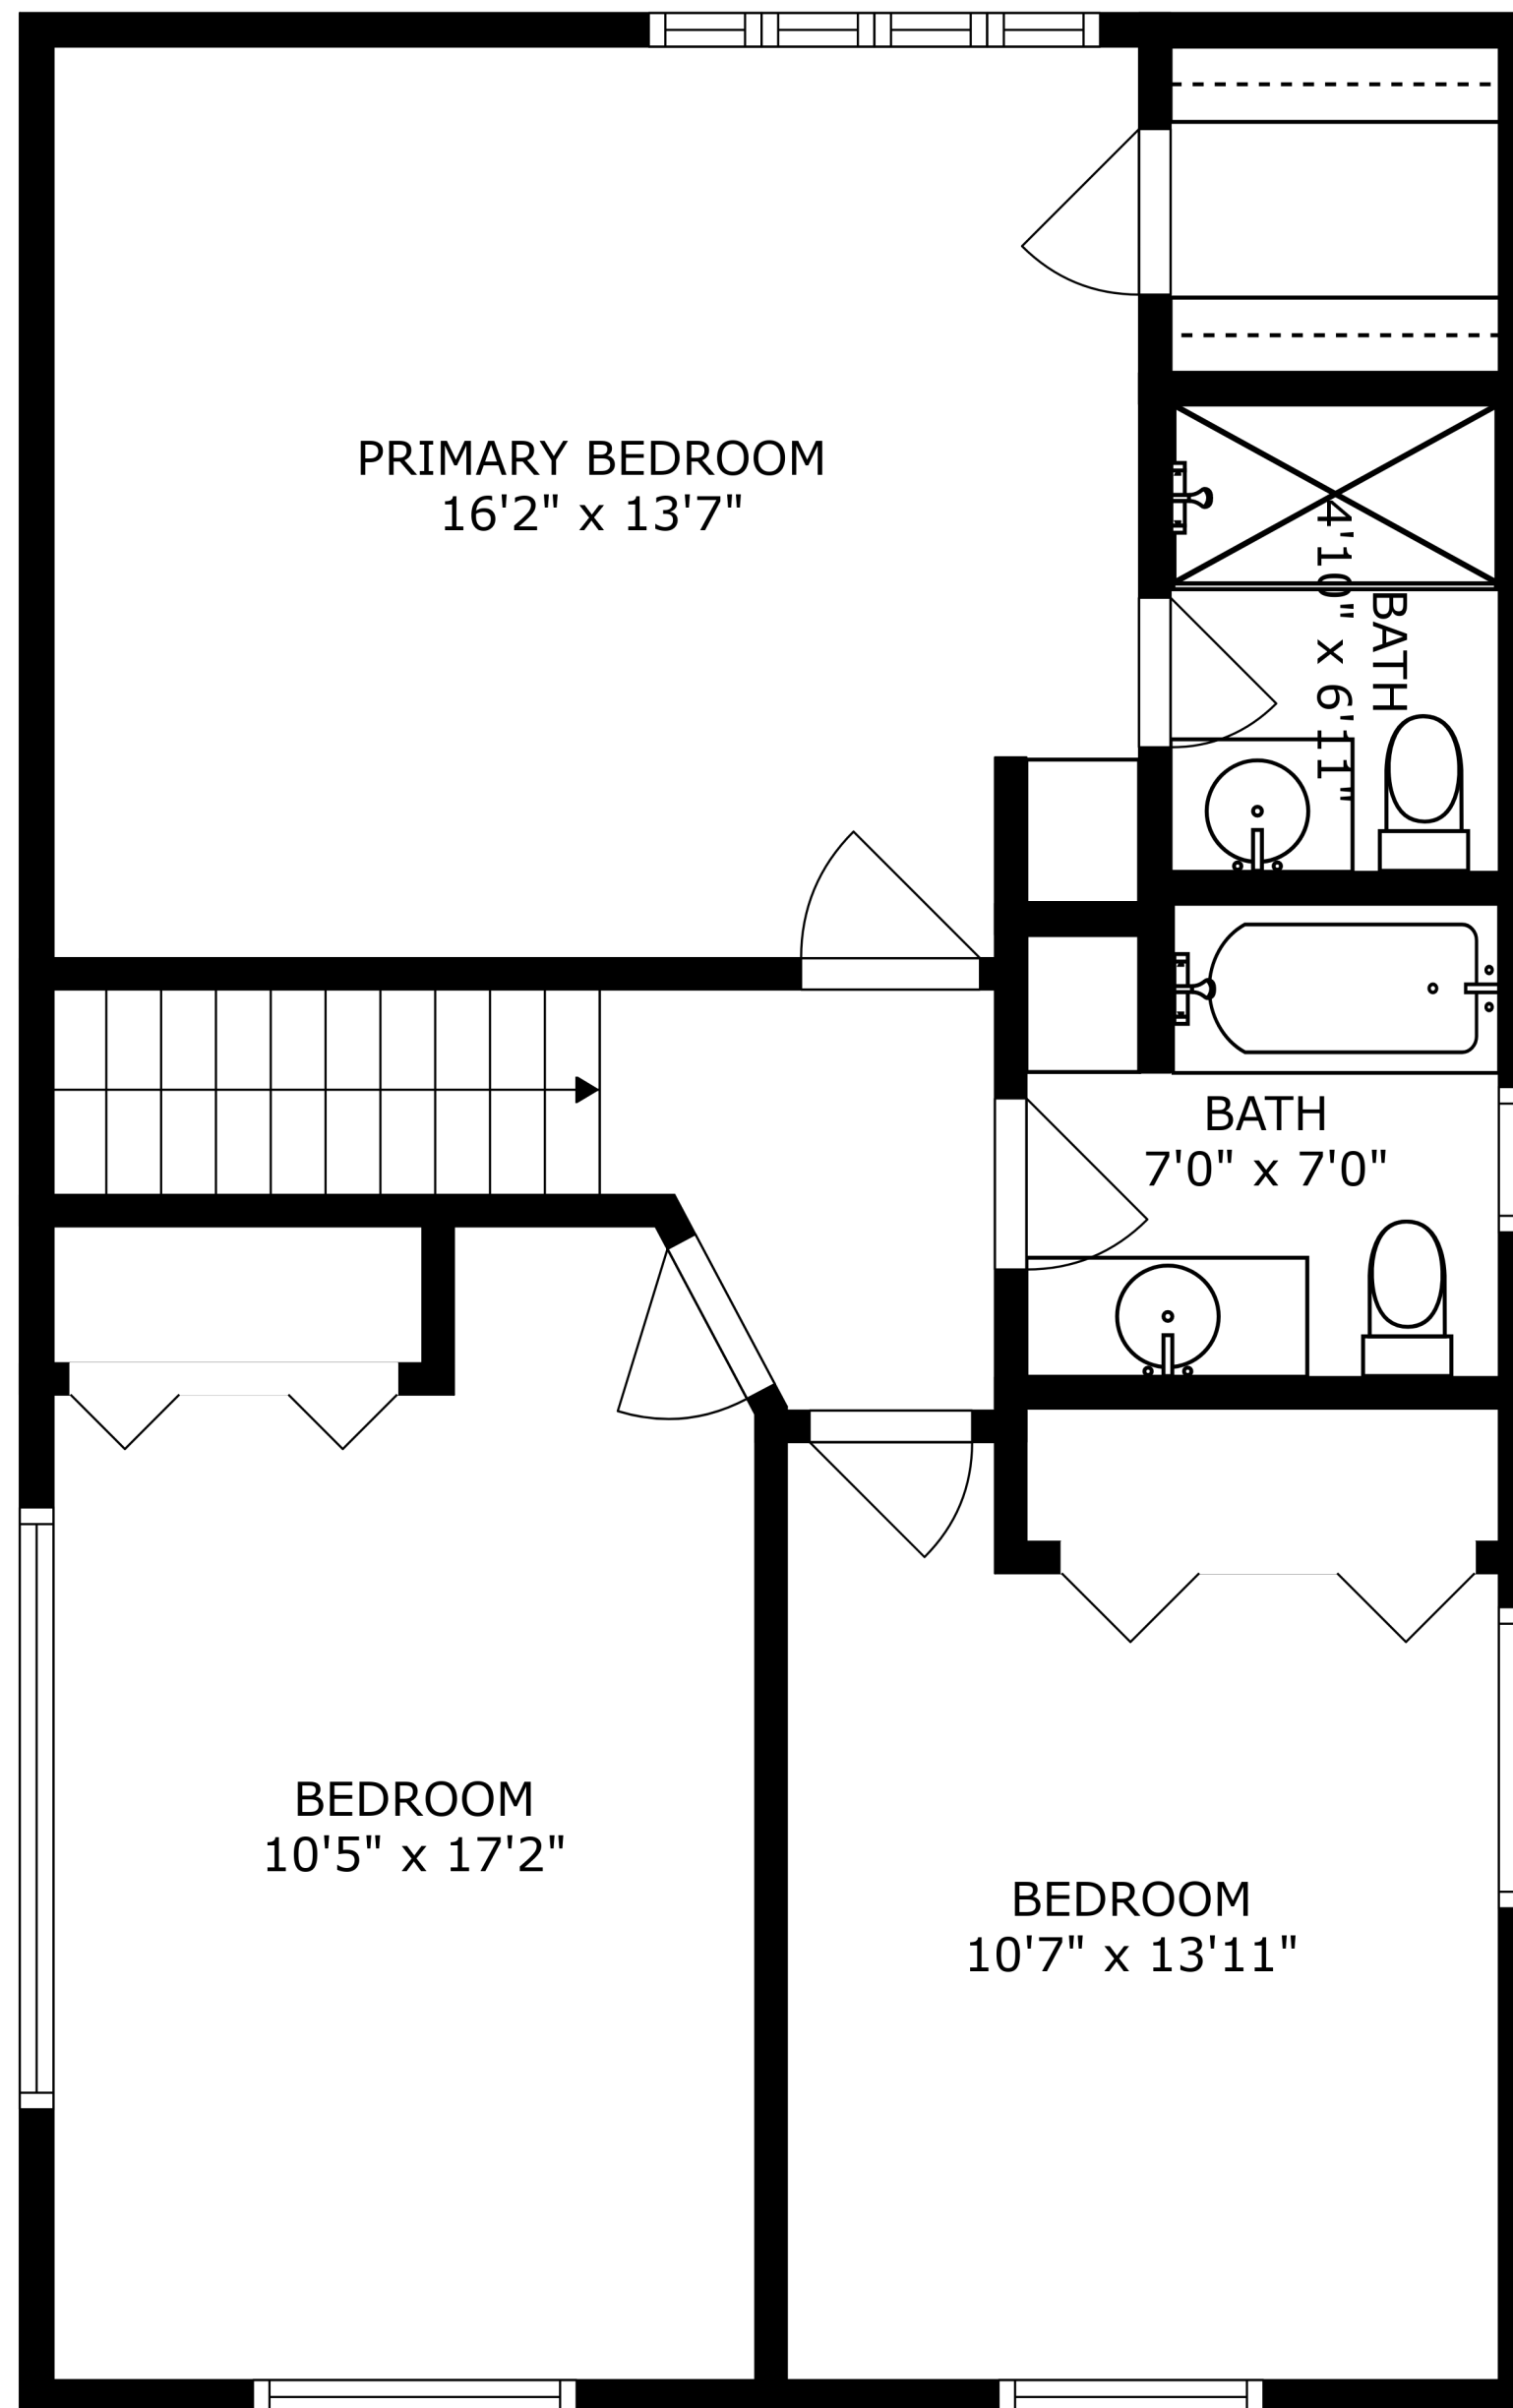

SIZES AND DIMENSIONS ARE APPROXIMATE, ACTUAL MAY VARY.

SIZES AND DIMENSIONS ARE APPROXIMATE, ACTUAL MAY VARY.

SIZES AND DIMENSIONS ARE APPROXIMATE, ACTUAL MAY VARY.

RECREATION ROOM
28'8" x 23'7"

ELECTRICAL ROOM
10'1" x 4'11"

STORAGE
20'3" x 12'3"

ROOM
11'1" x 10'8"

BATH
8'3" x 5'6"

W.I.C.
8'2" x 3'7"