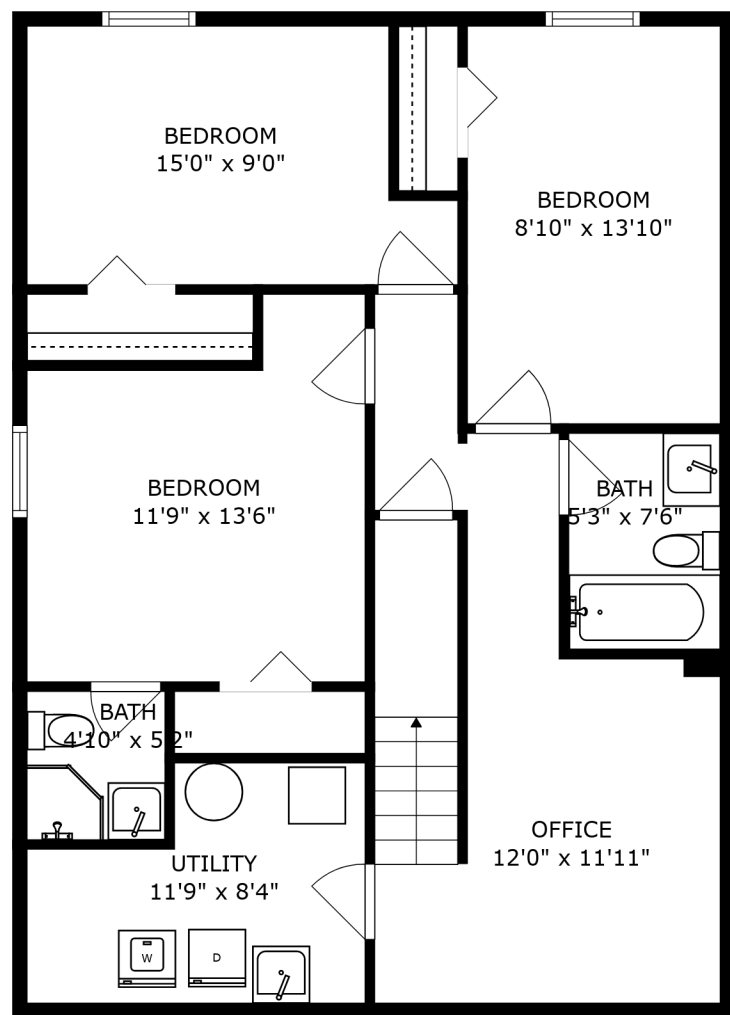

PATIO  
4'5" x 14'2"

FLOOR 1

FLOOR 2

FLOOR 3

SIZES AND DIMENSIONS ARE APPROXIMATE, ACTUAL MAY VARY.

SIZES AND DIMENSIONS ARE APPROXIMATE, ACTUAL MAY VARY.

PATIO  
4'5" x 14'2"

SIZES AND DIMENSIONS ARE APPROXIMATE, ACTUAL MAY VARY.

SIZES AND DIMENSIONS ARE APPROXIMATE, ACTUAL MAY VARY.