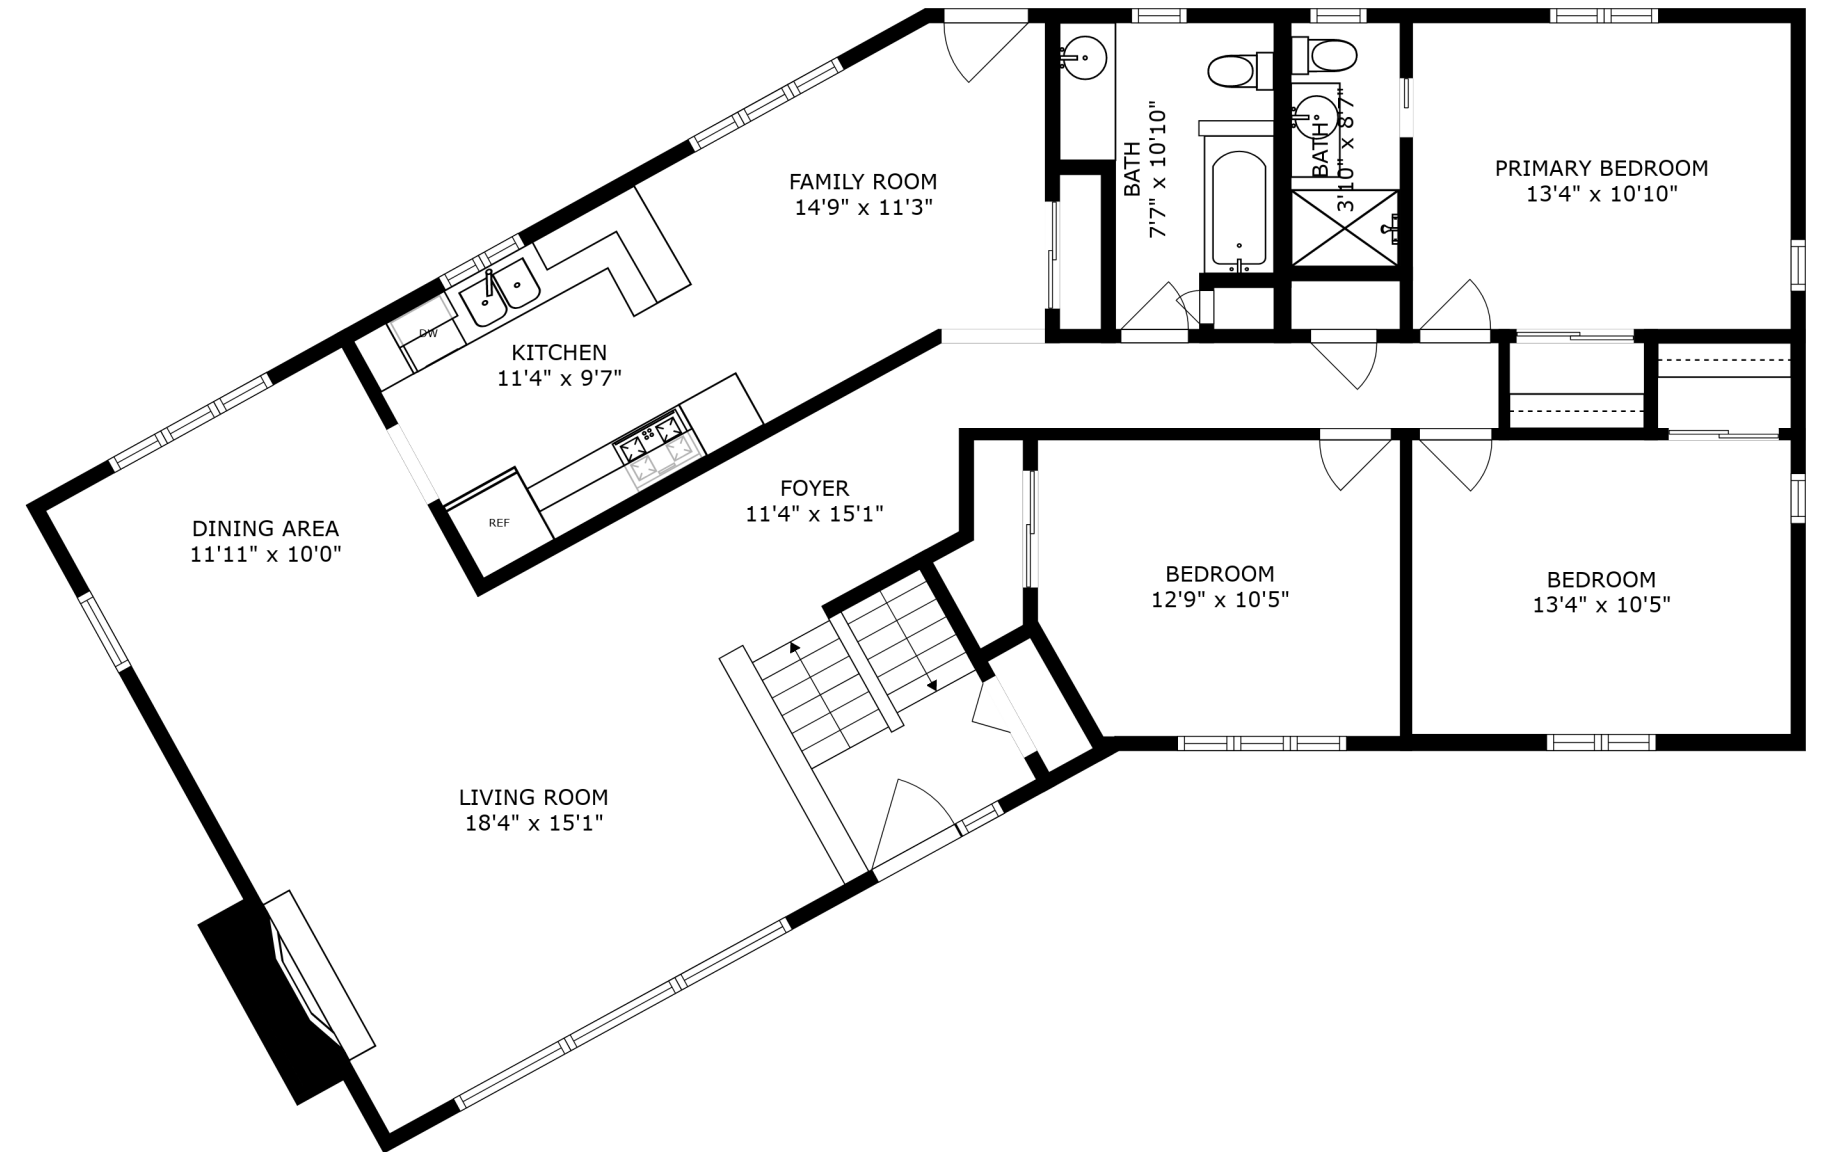

FLOOR 1

FLOOR 2

SIZES AND DIMENSIONS ARE APPROXIMATE, ACTUAL MAY VARY.

SIZES AND DIMENSIONS ARE APPROXIMATE, ACTUAL MAY VARY.

LAUNDRY  
38'10" x 11'1"

GARAGE  
22'6" x 24'1"

RECREATION ROOM  
17'10" x 14'5"

STORAGE  
5'1" x 7'0"