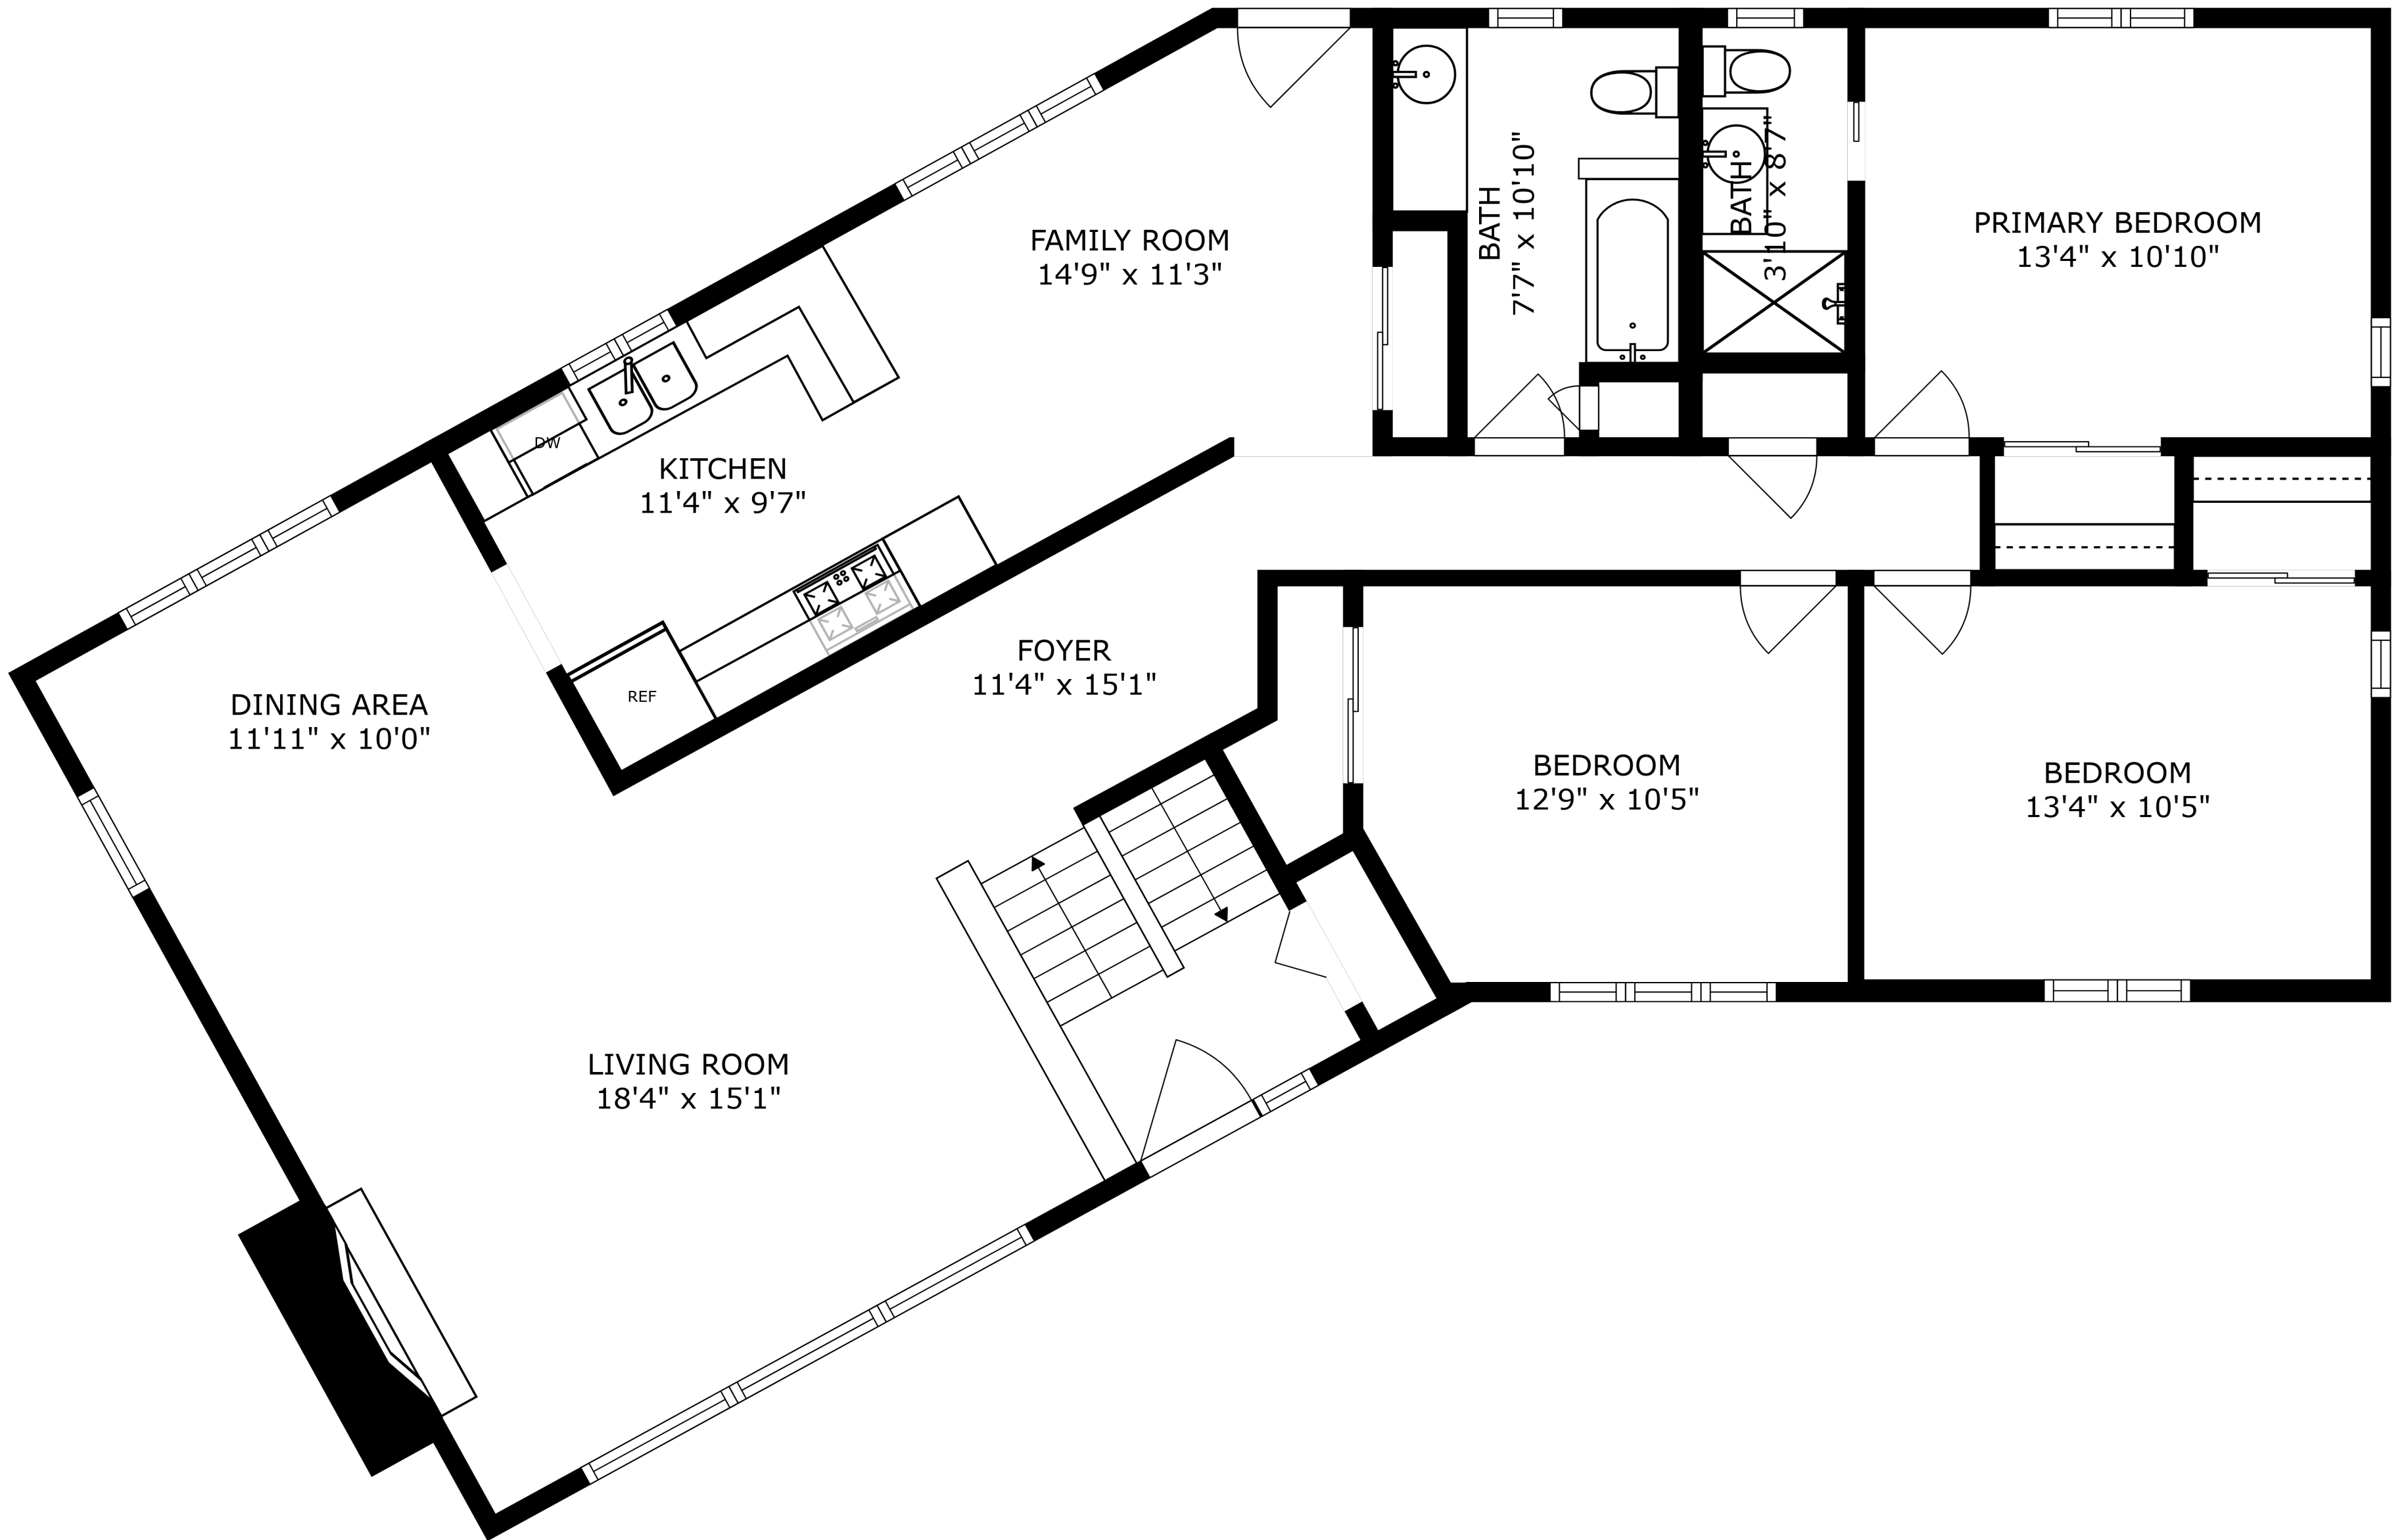

FLOOR 1

FLOOR 2

SIZES AND DIMENSIONS ARE APPROXIMATE, ACTUAL MAY VARY.

SIZES AND DIMENSIONS ARE APPROXIMATE, ACTUAL MAY VARY.

LAUNDRY  
38'10" x 11'1"

GARAGE  
22'6" x 24'1"

RECREATION ROOM  
17'10" x 14'5"

STORAGE  
5'1" x 7'0"