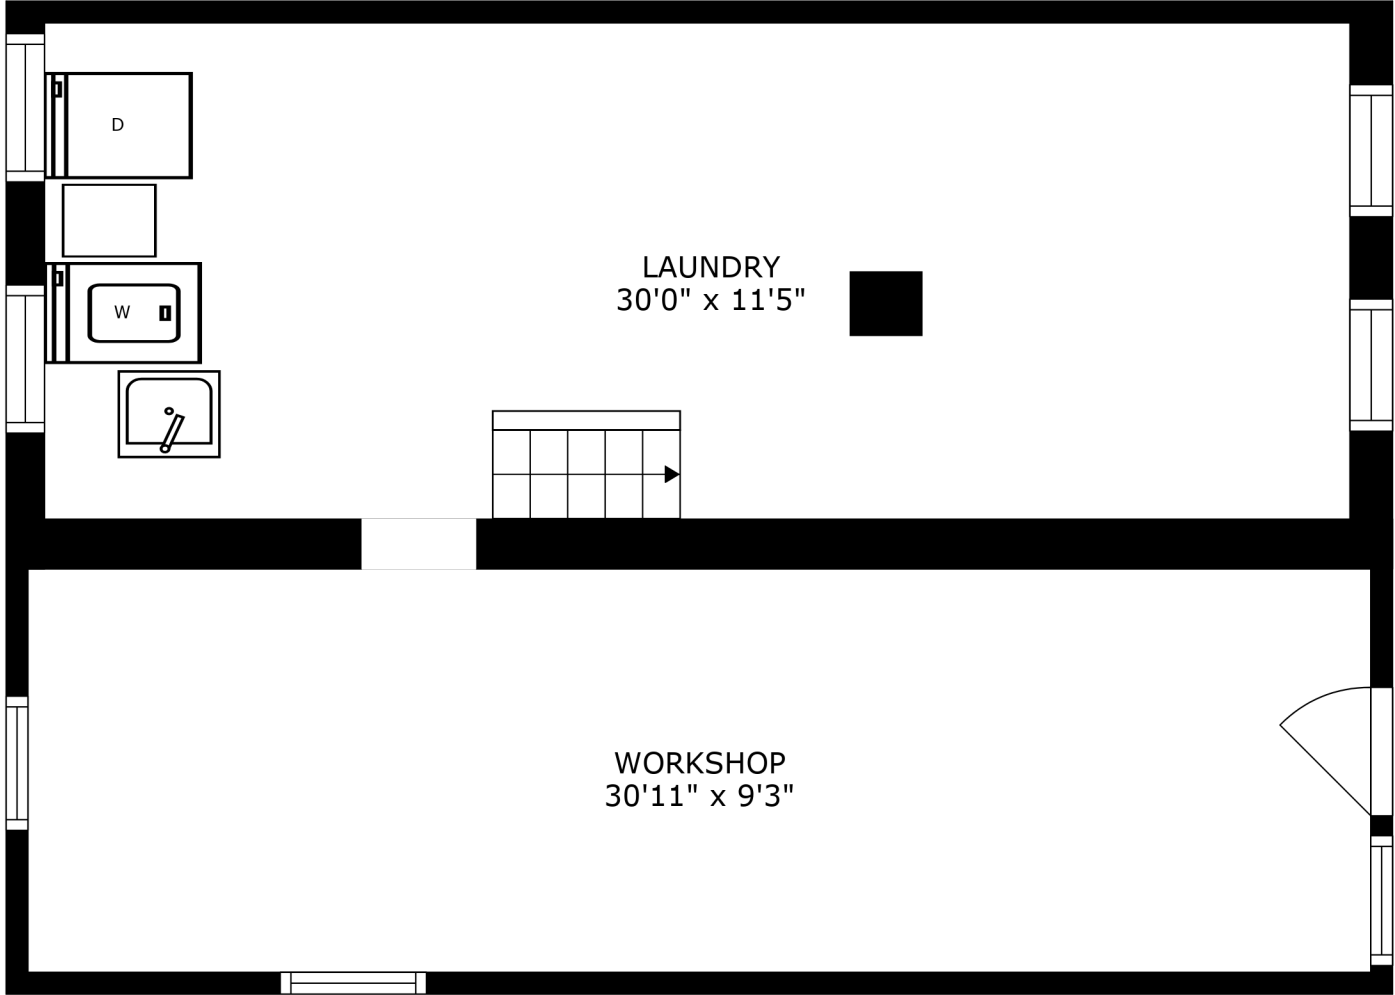

FLOOR 3

FLOOR 1

FLOOR 2

BEDROOM
12'8" x 9'10"

4'10" x 6'10"
BATH

BEDROOM
12'6" x 11'0"

W.I.C.
10'1" x 2'8"

SIZES AND DIMENSIONS ARE APPROXIMATE, ACTUAL MAY VARY.

LAUNDRY
30'0" x 11'5"

WORKSHOP
30'11" x 9'3"