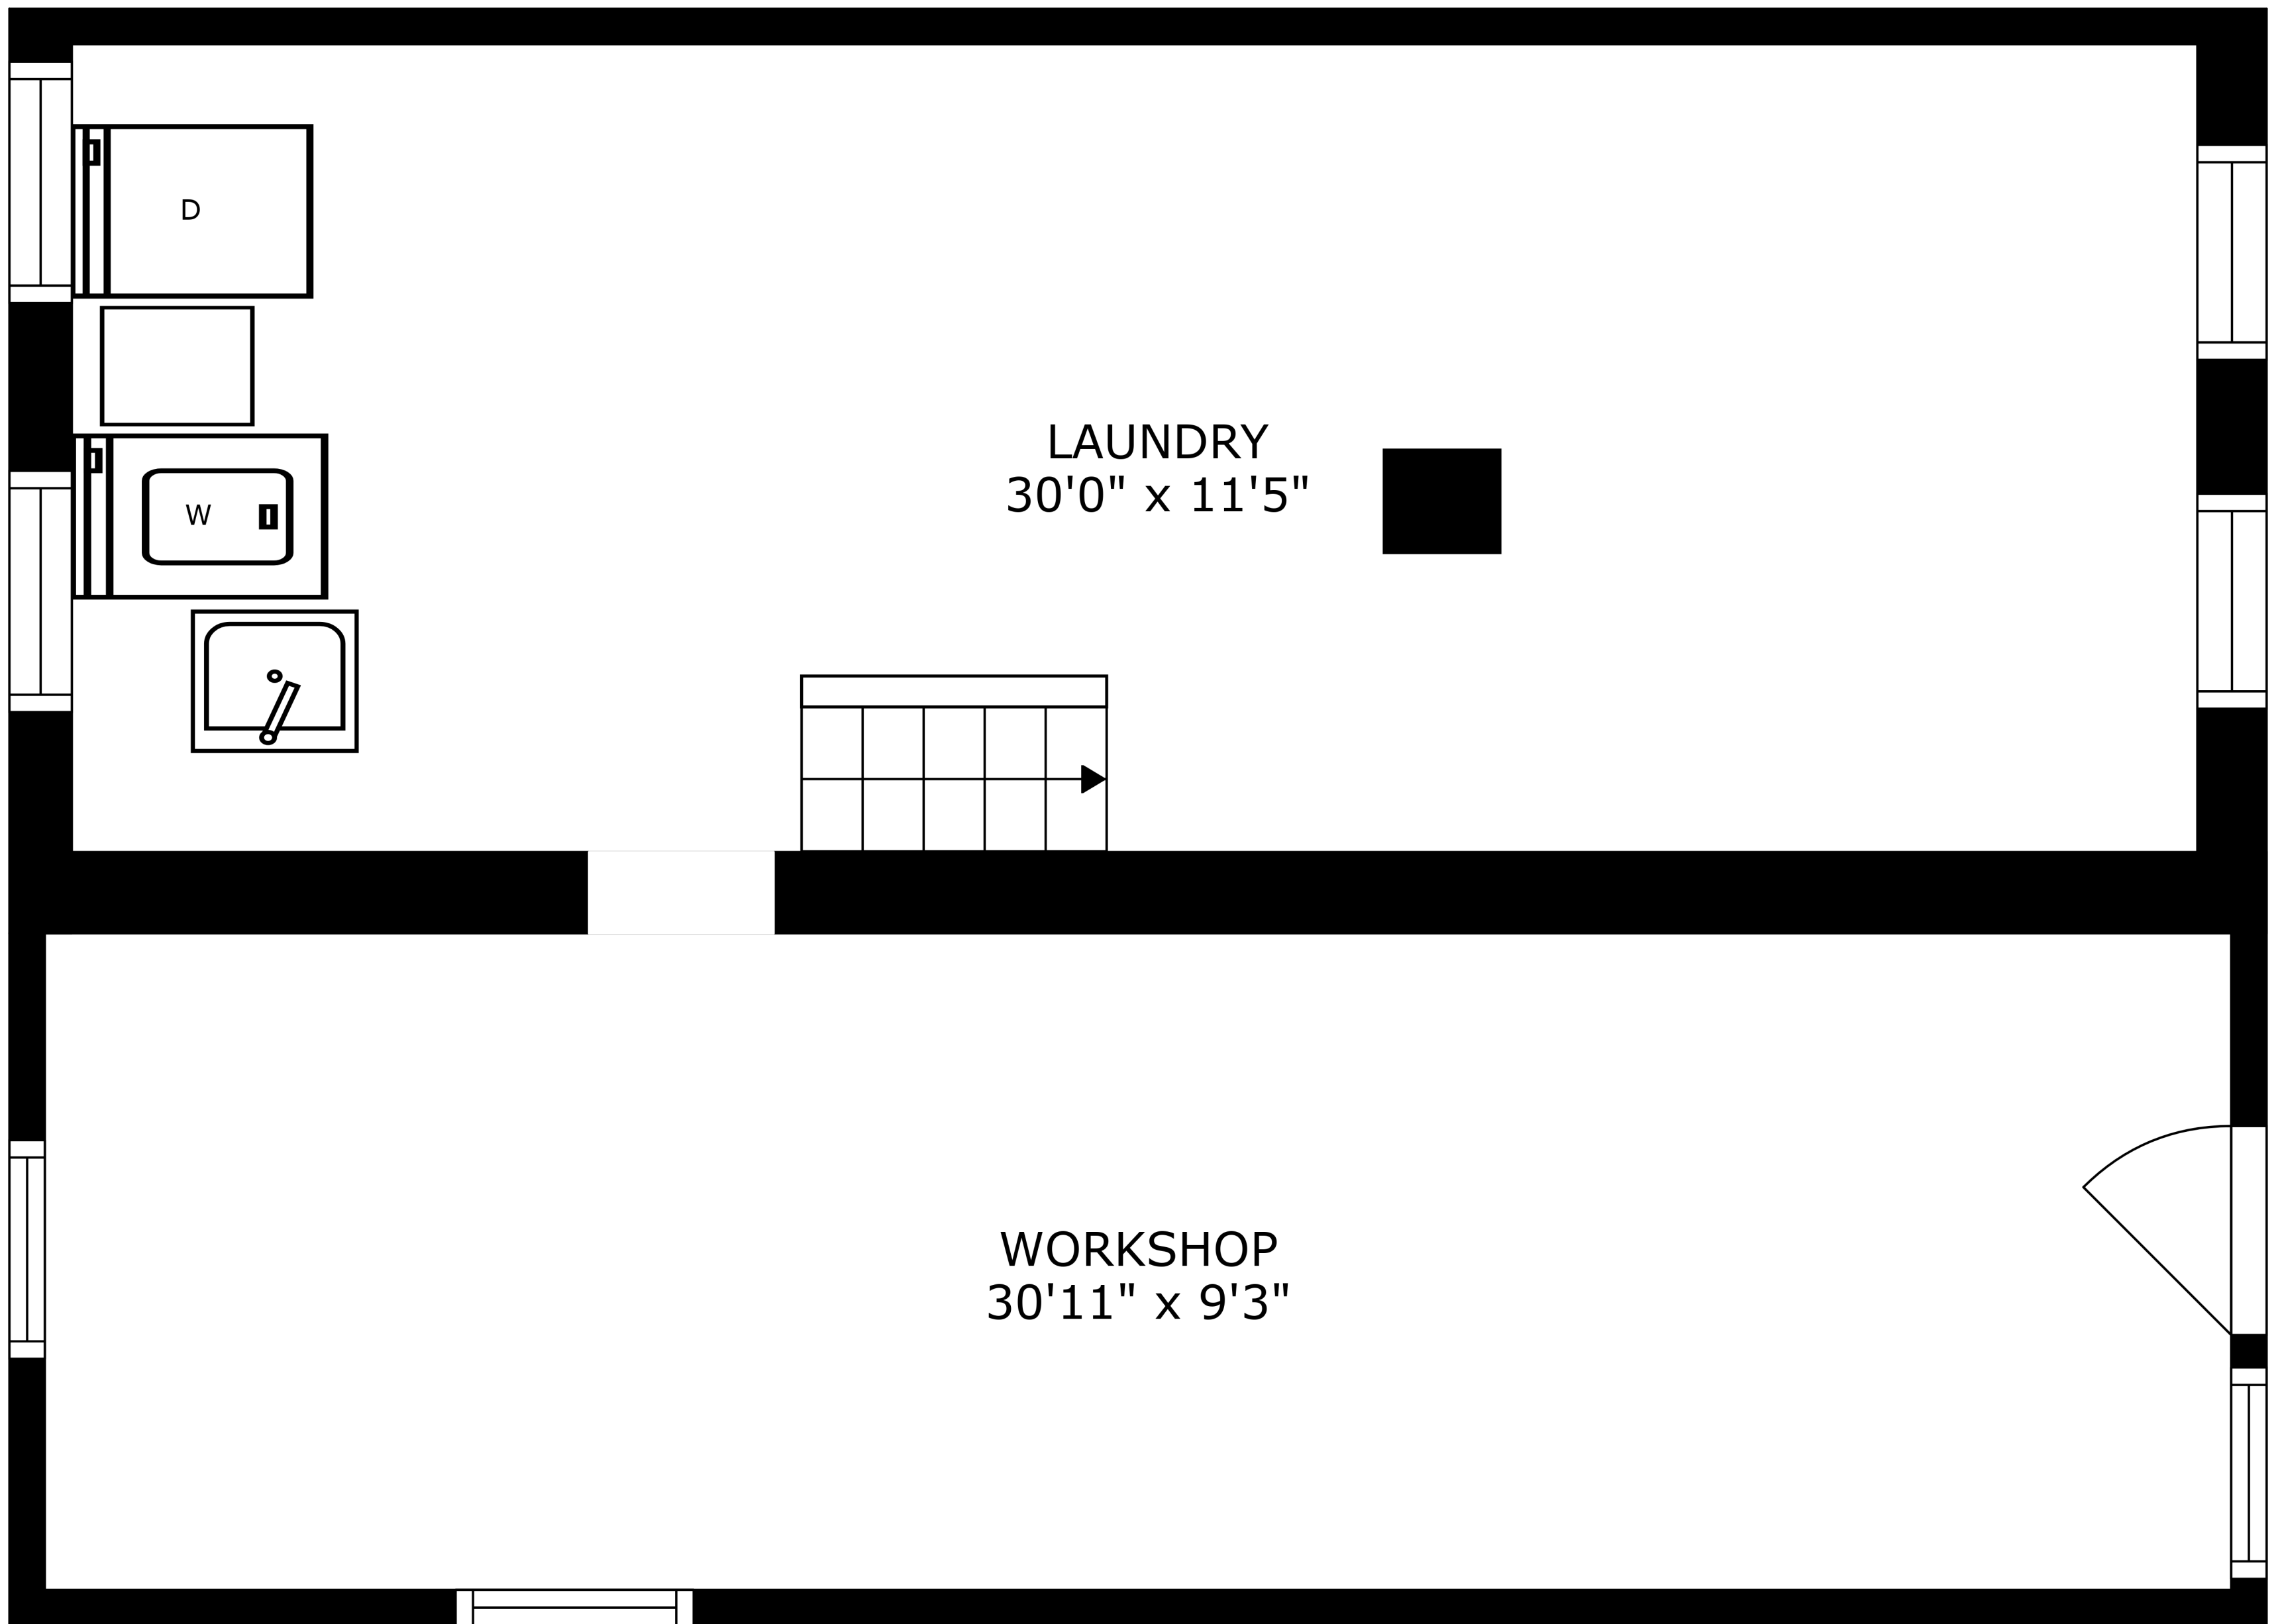

FLOOR 3

FLOOR 1

FLOOR 2

BEDROOM
12'8" x 9'10"

4'10" x 6'10"
BATH

BEDROOM
12'6" x 11'0"

W.I.C.
10'1" x 2'8"

SIZES AND DIMENSIONS ARE APPROXIMATE, ACTUAL MAY VARY.

LAUNDRY
30'0" x 11'5"

WORKSHOP
30'11" x 9'3"