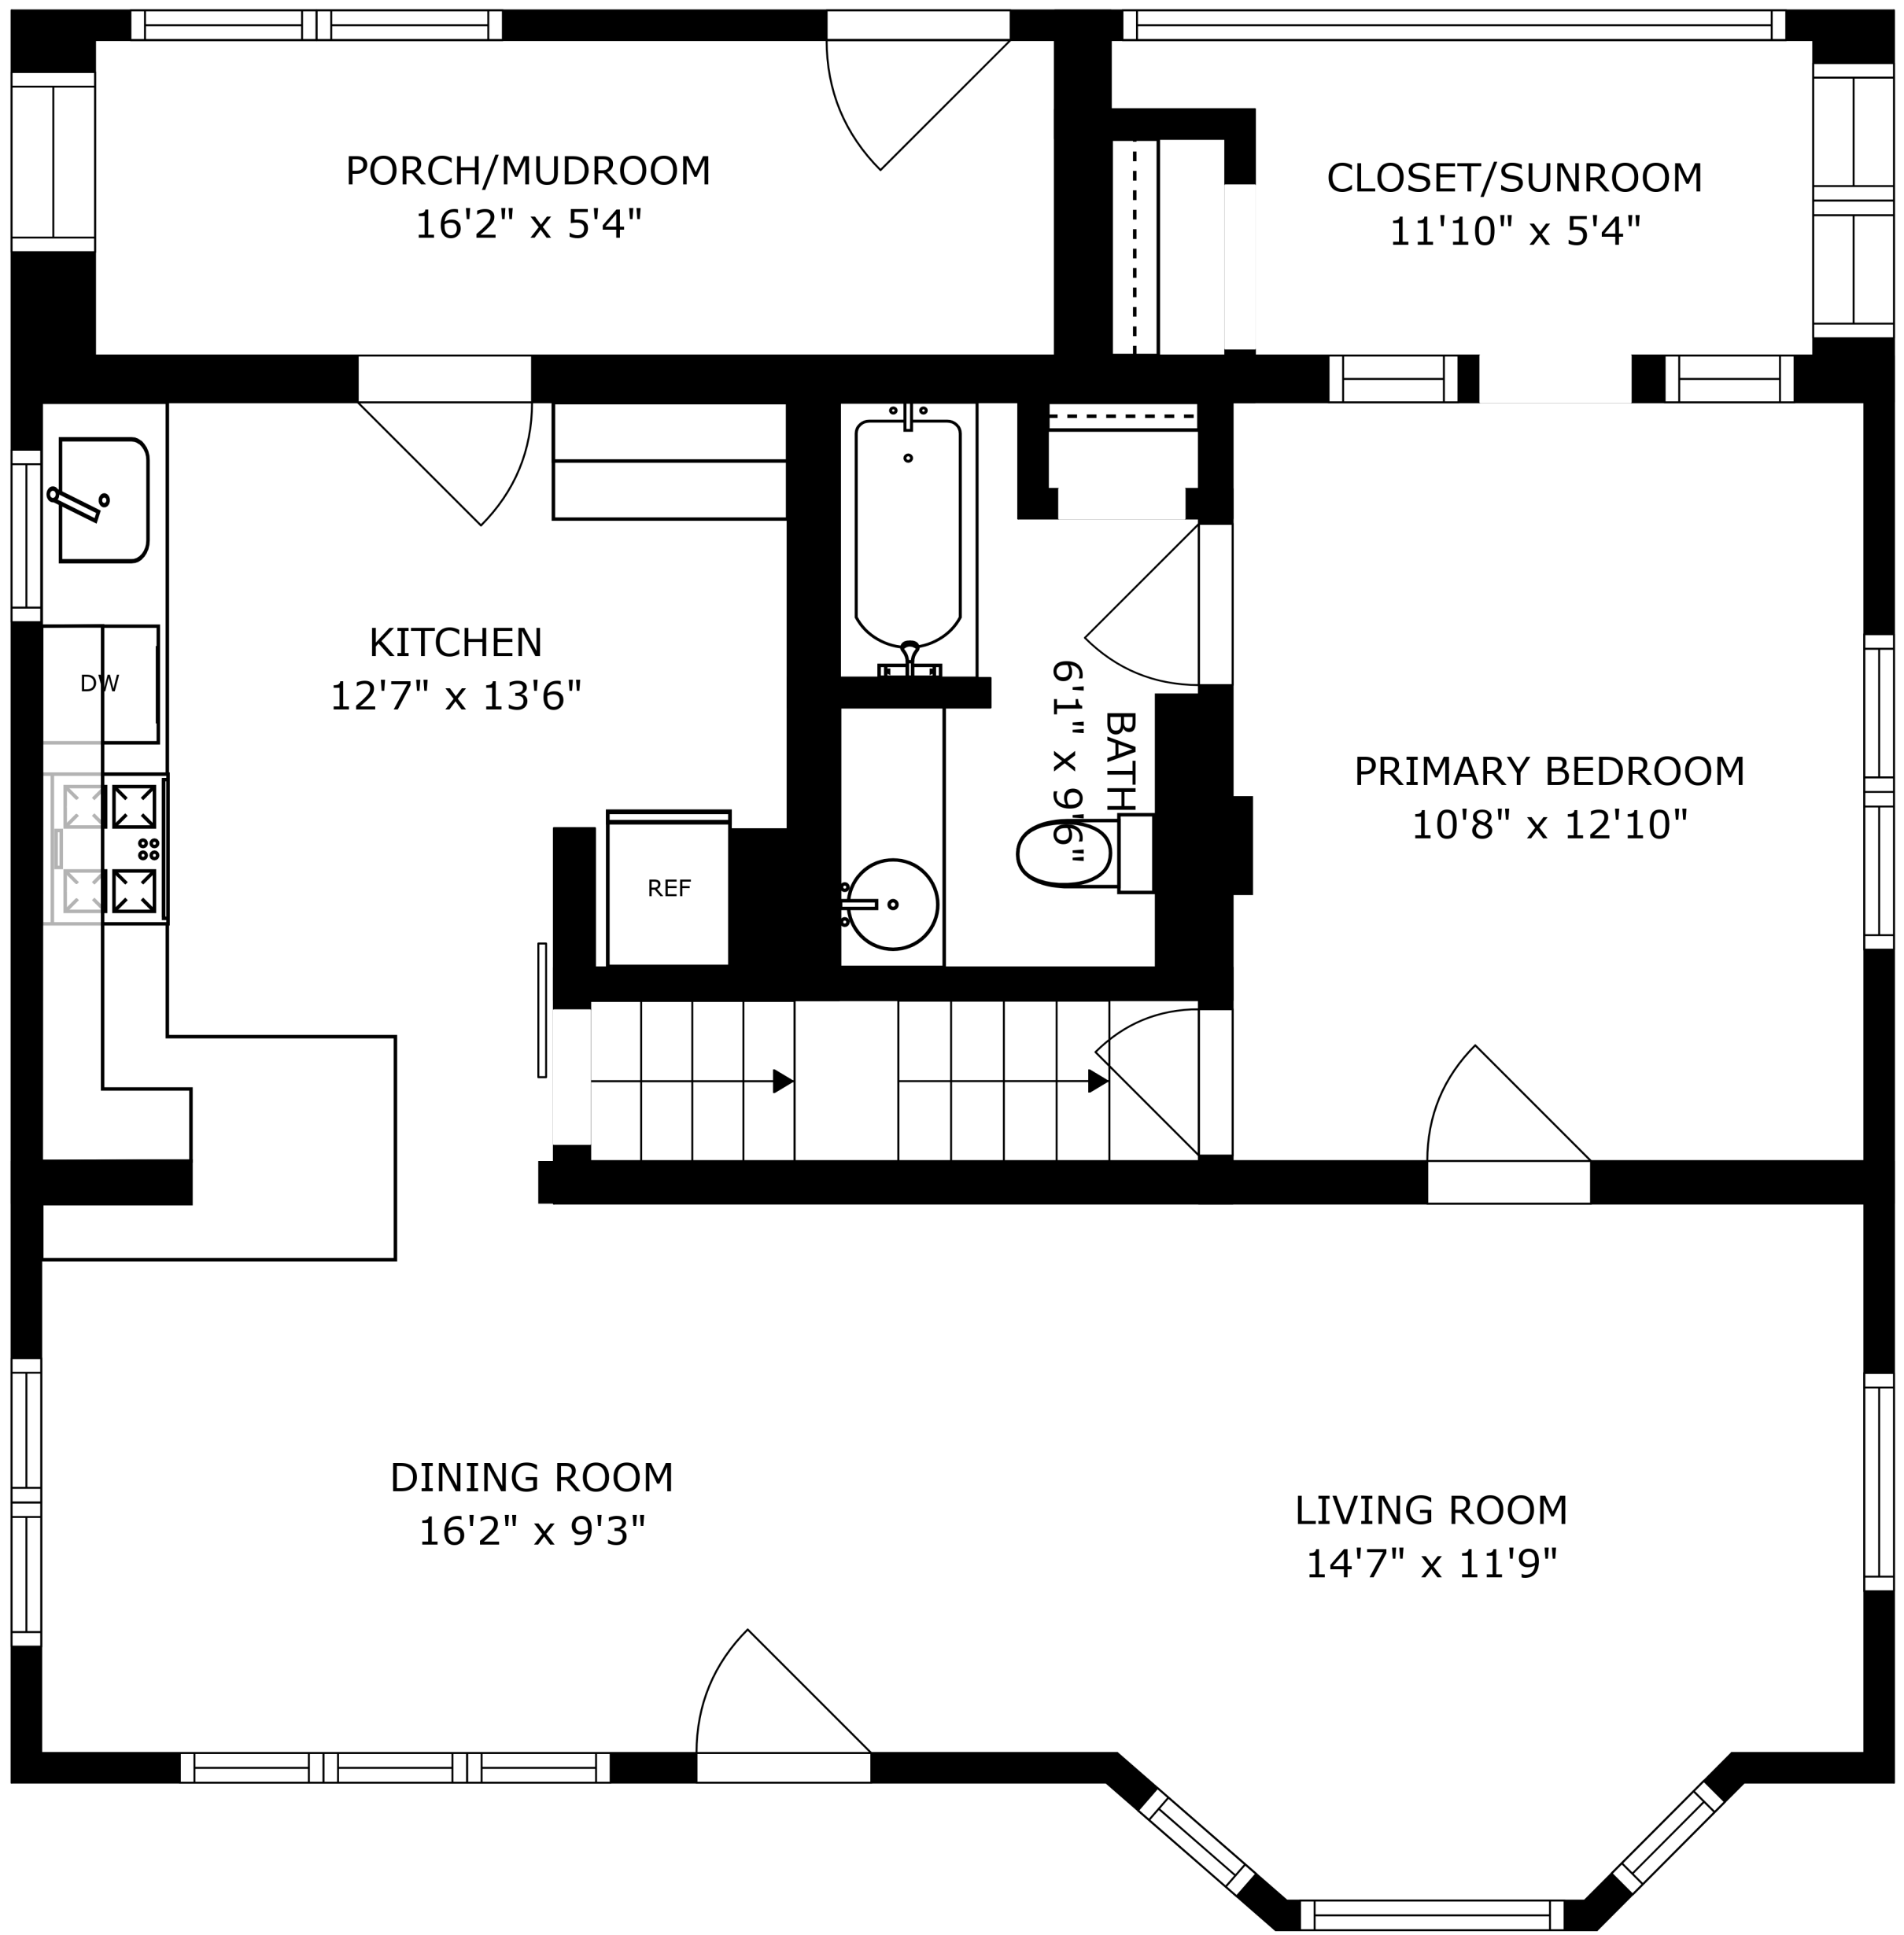

FLOOR 3

FLOOR 1

FLOOR 2

BEDROOM
12'8" x 9'10"

4'10" x 6'10"
BATH

BEDROOM
12'6" x 11'0"

W.I.C.
10'1" x 2'8"

SIZES AND DIMENSIONS ARE APPROXIMATE, ACTUAL MAY VARY.

LAUNDRY
30'0" x 11'5"

WORKSHOP
30'11" x 9'3"