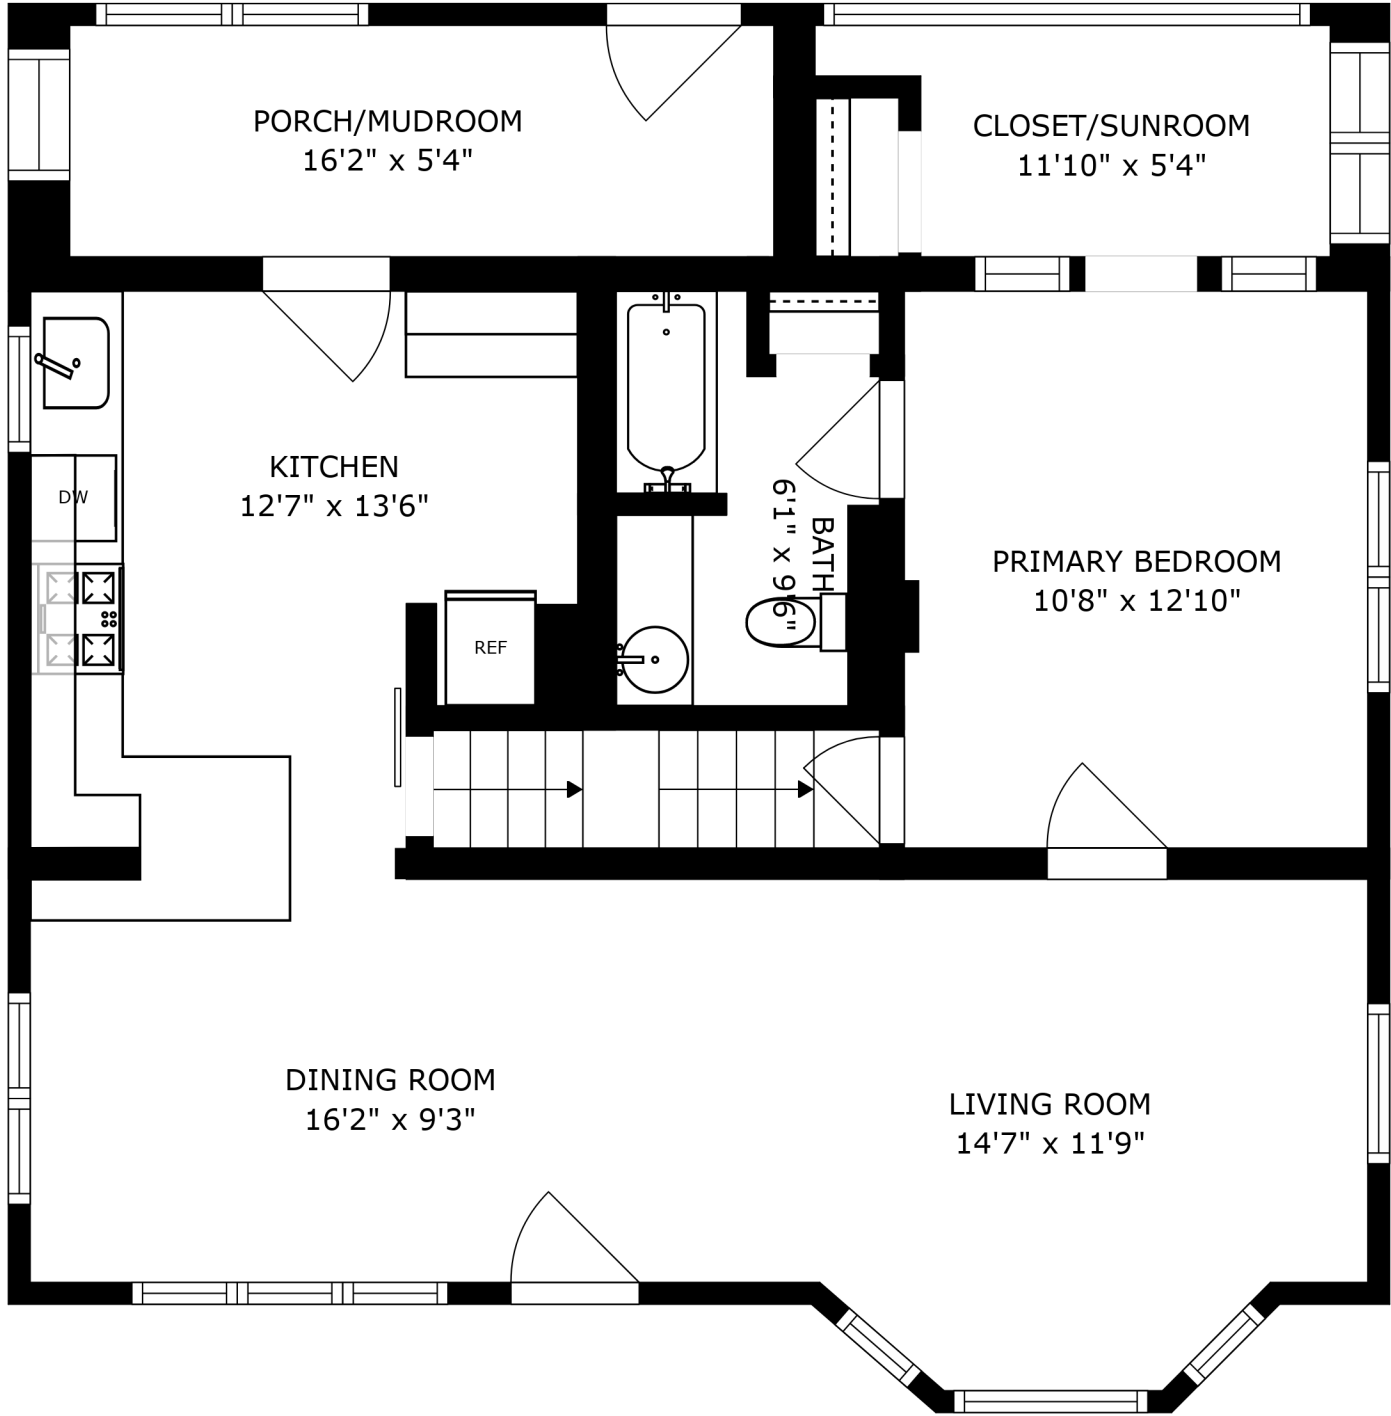

FLOOR 3

FLOOR 1

FLOOR 2

BEDROOM
12'8" x 9'10"

4'10" x 6'10"
BATH

BEDROOM
12'6" x 11'0"

W.I.C.
10'1" x 2'8"

SIZES AND DIMENSIONS ARE APPROXIMATE, ACTUAL MAY VARY.

LAUNDRY
30'0" x 11'5"

WORKSHOP
30'11" x 9'3"