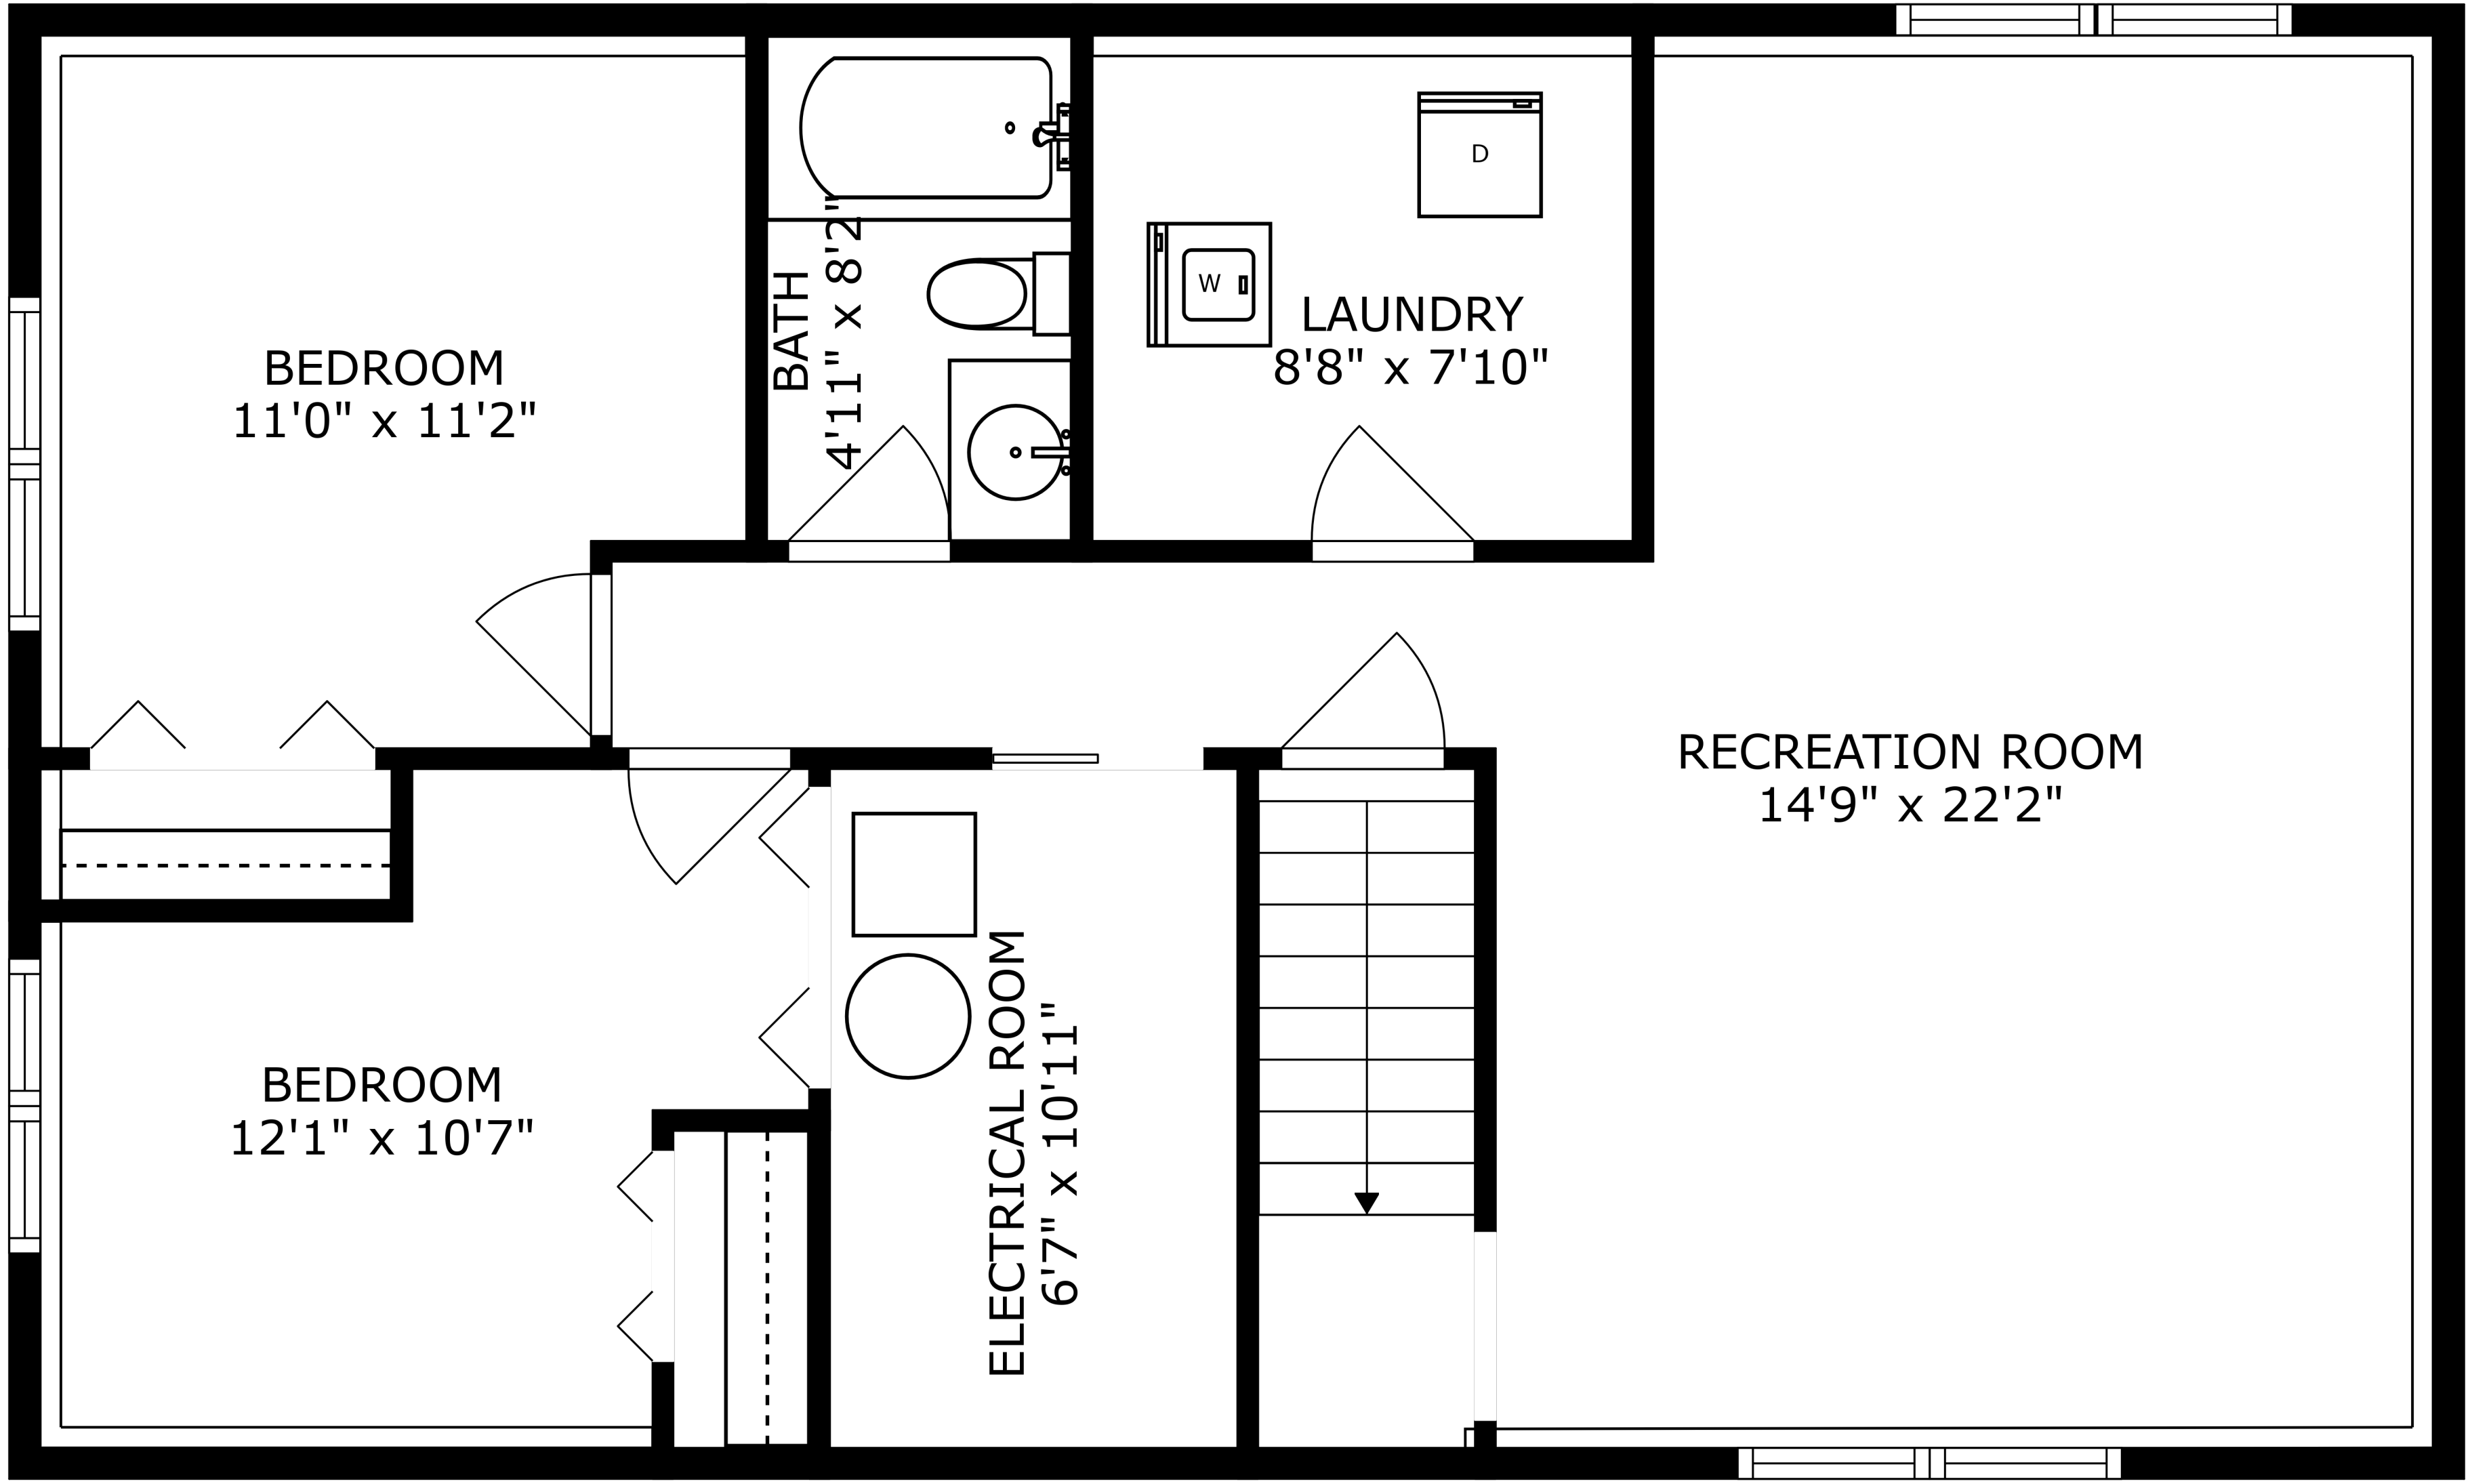

FLOOR 1

FLOOR 2

SIZES AND DIMENSIONS ARE APPROXIMATE, ACTUAL MAY VARY.

BEDROOM
11'0" x 11'2"

BATH
4'11" x 8'2"

LAUNDRY
8'8" x 7'10"

RECREATION ROOM
14'9" x 22'2"

BEDROOM
12'1" x 10'7"

ELECTRICAL ROOM
6'7" x 10'11"