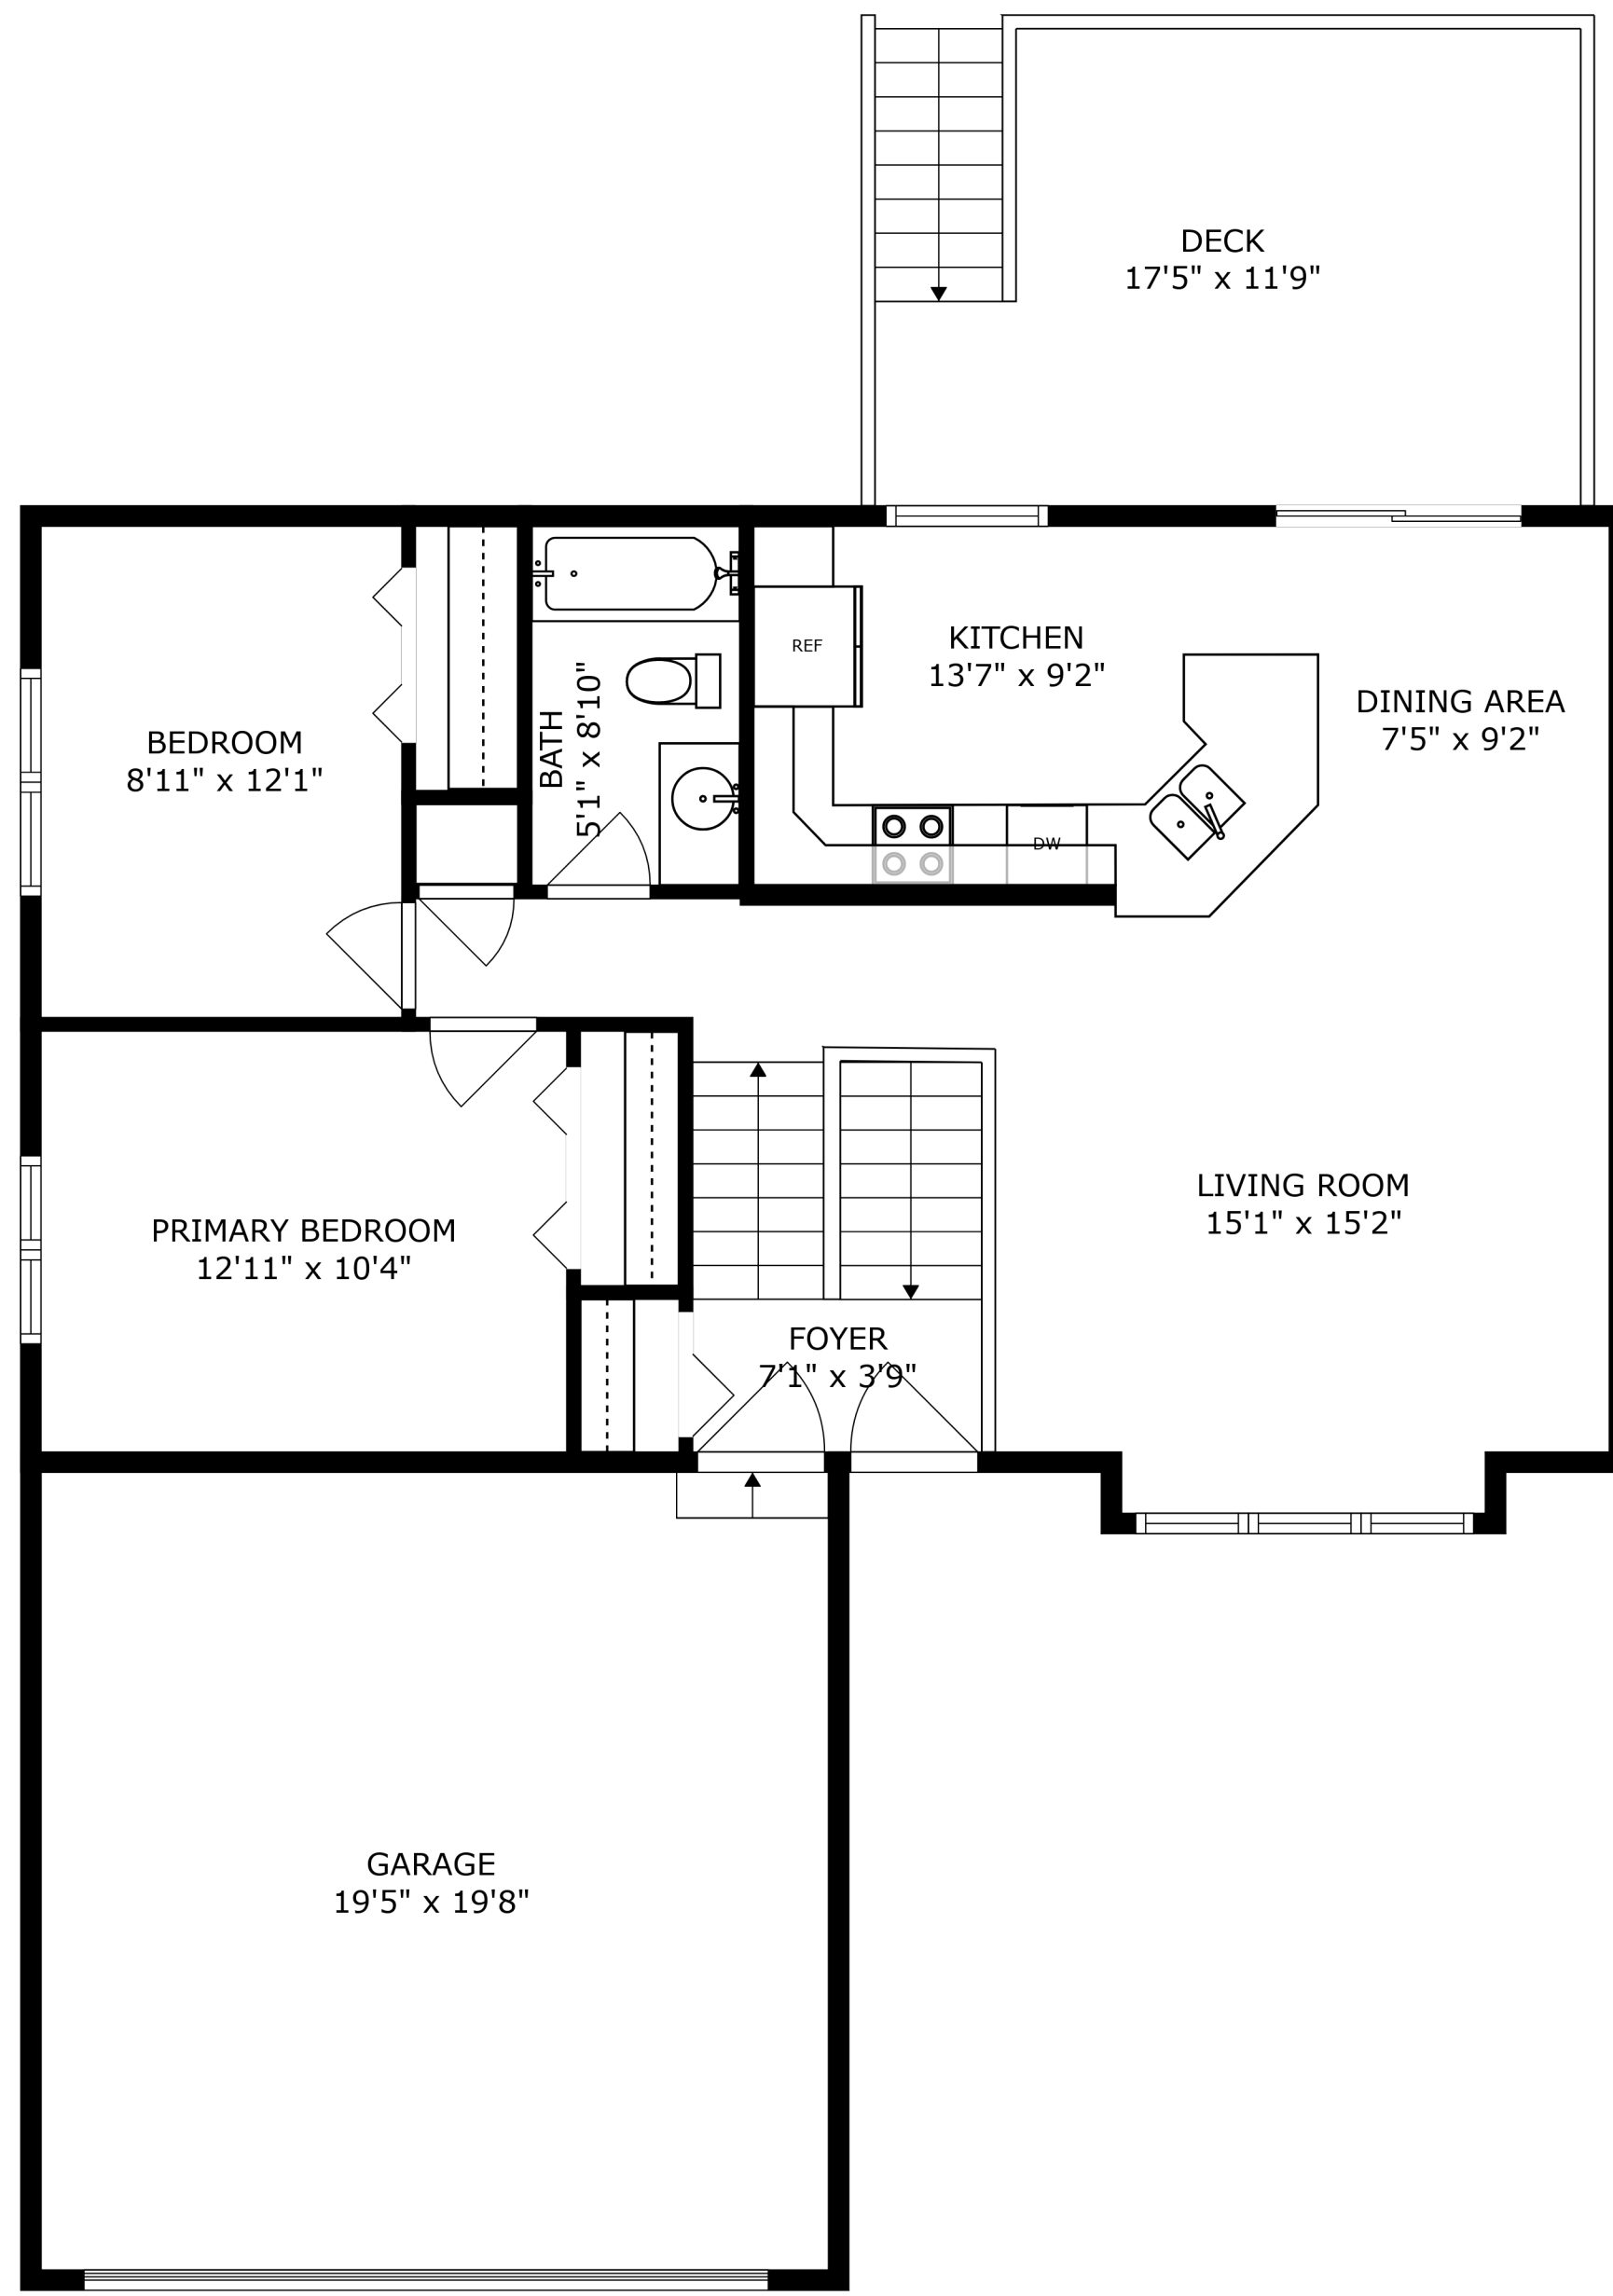

FLOOR 1

FLOOR 2

SIZES AND DIMENSIONS ARE APPROXIMATE, ACTUAL MAY VARY.

BEDROOM
11'0" x 11'2"

BATH
4'11" x 8'2"

LAUNDRY
8'8" x 7'10"

RECREATION ROOM
14'9" x 22'2"

BEDROOM
12'1" x 10'7"

ELECTRICAL ROOM
6'7" x 10'11"