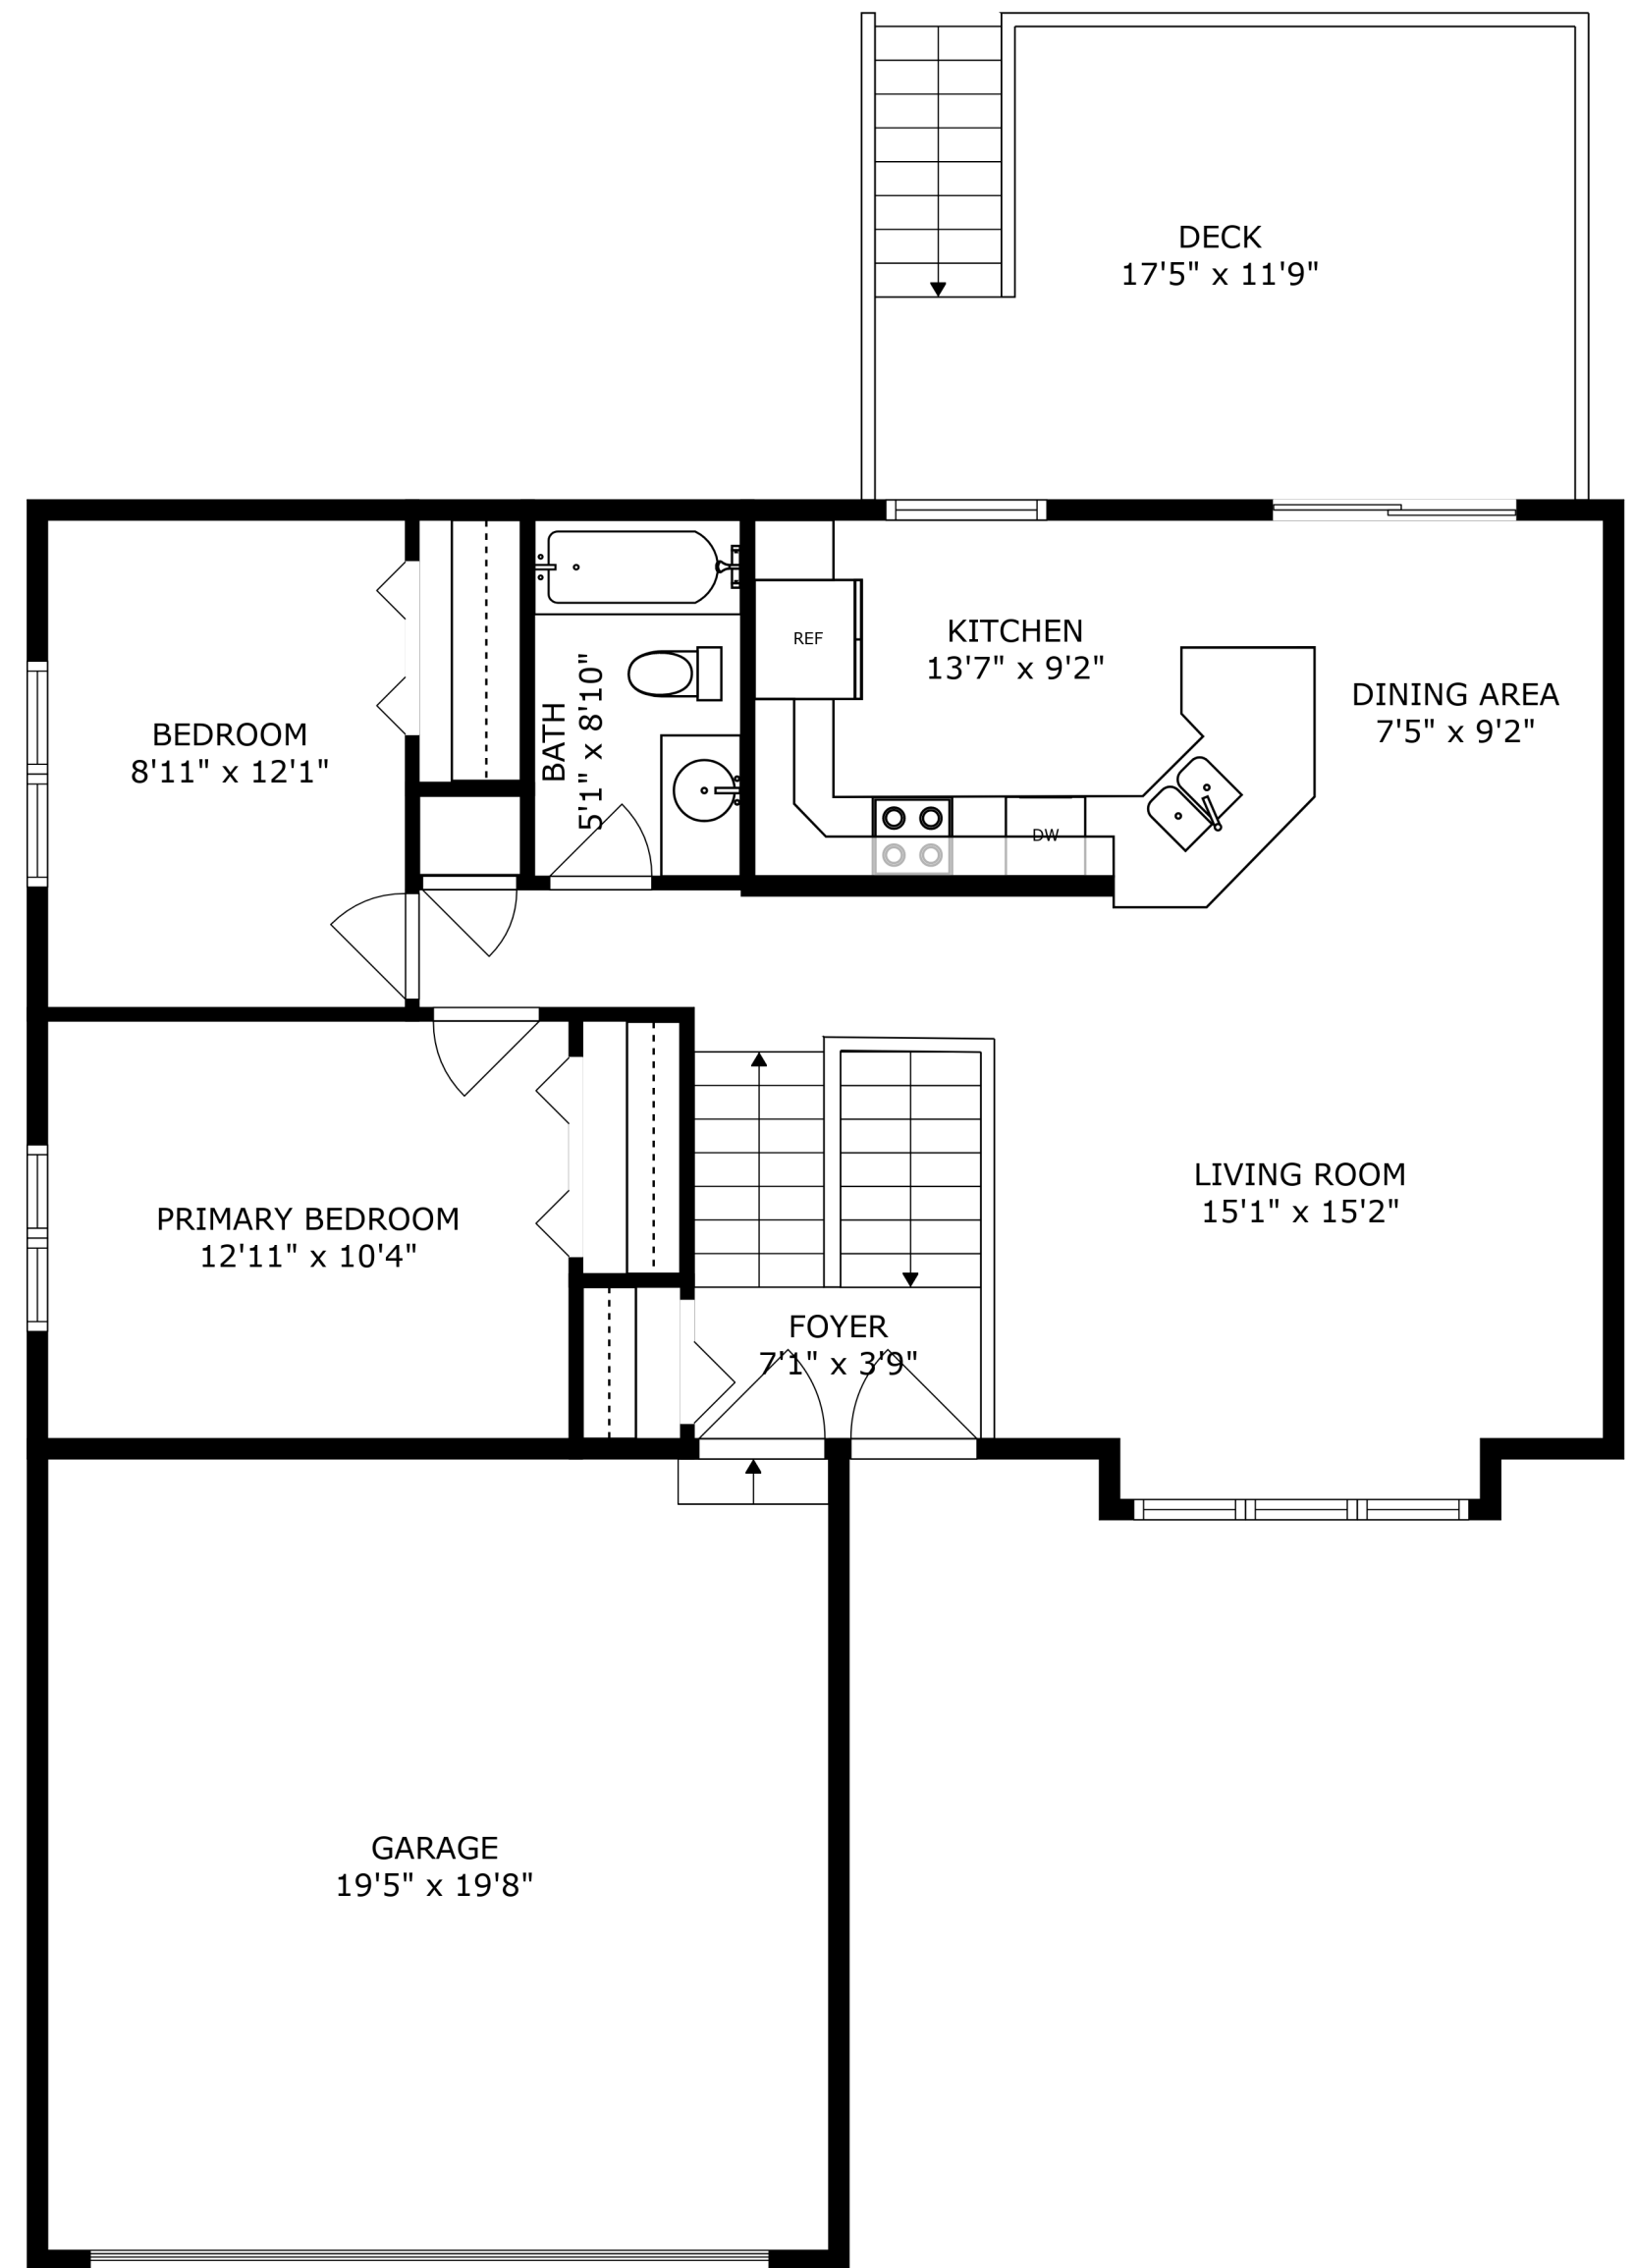

FLOOR 1

FLOOR 2

SIZES AND DIMENSIONS ARE APPROXIMATE, ACTUAL MAY VARY.

BEDROOM
11'0" x 11'2"

BATH
4'11" x 8'2"

LAUNDRY
8'8" x 7'10"

RECREATION ROOM
14'9" x 22'2"

BEDROOM
12'1" x 10'7"

ELECTRICAL ROOM
6'7" x 10'11"