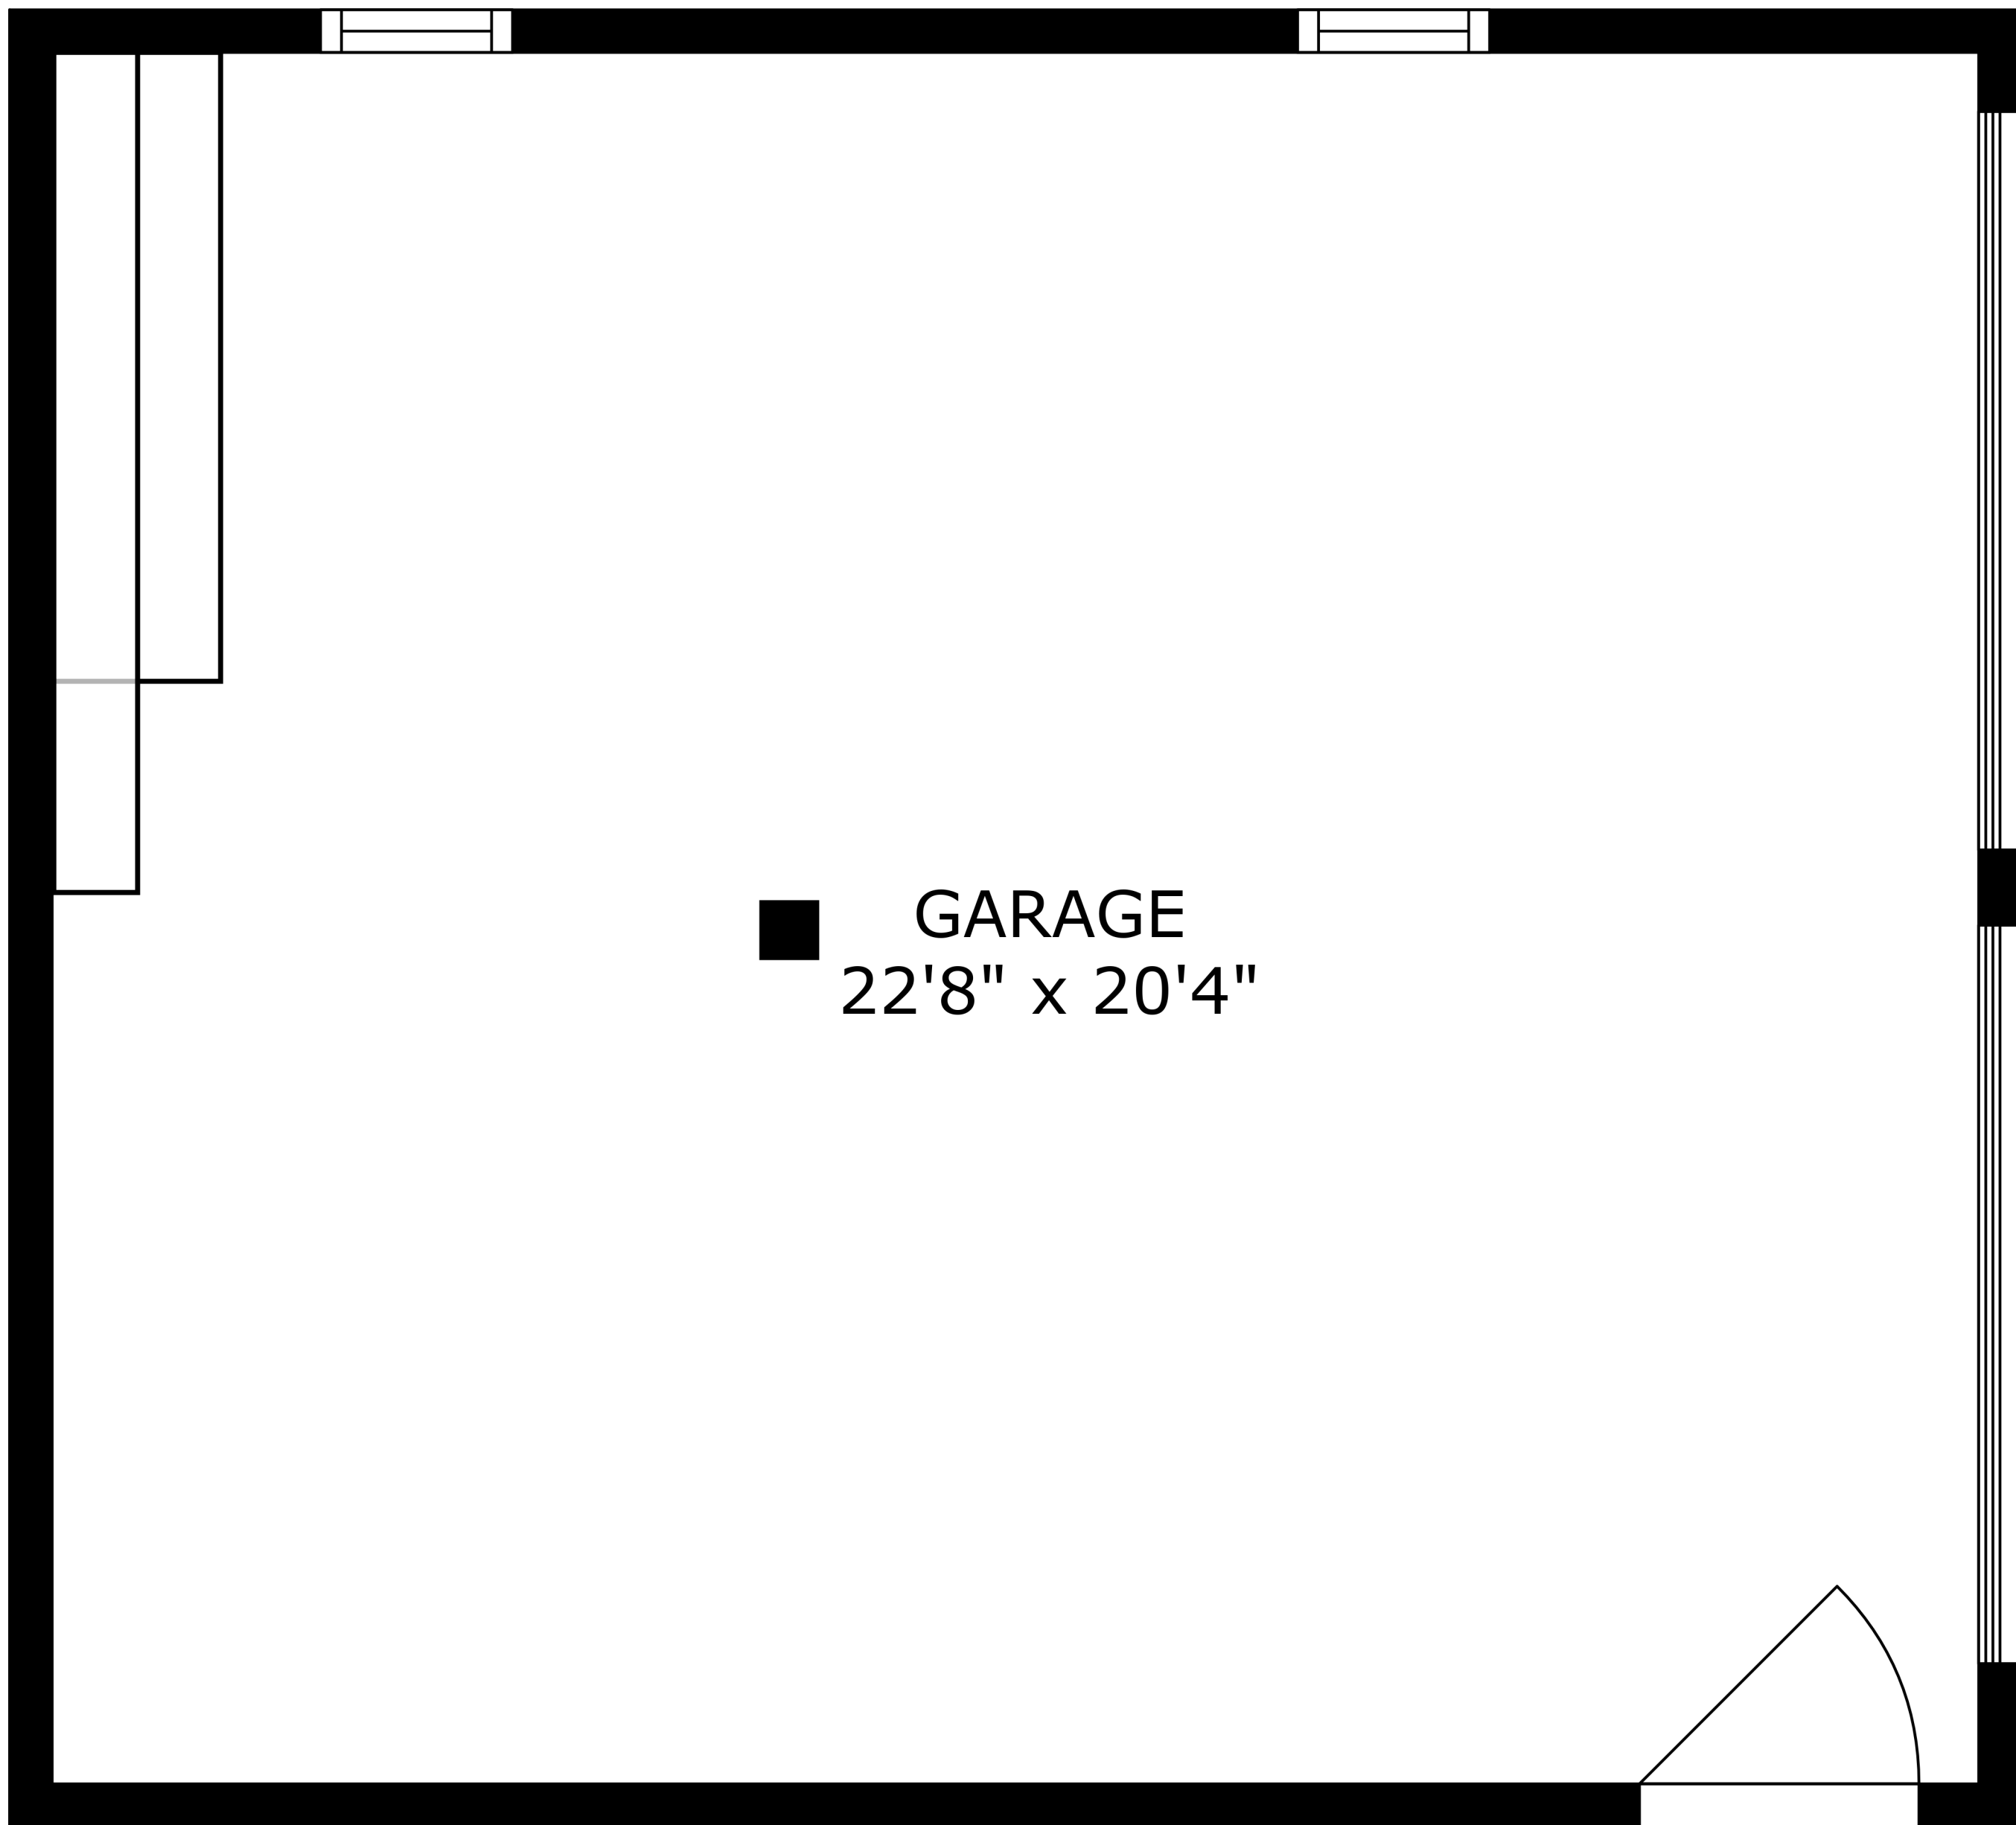

SIZES AND DIMENSIONS ARE APPROXIMATE, ACTUAL MAY VARY.

BEDROOM
11'10" x 13'6"

BATH
8'3" x 7'2"

PRIMARY BEDROOM
12'5" x 13'6"

SIZES AND DIMENSIONS ARE APPROXIMATE, ACTUAL MAY VARY.

SIZES AND DIMENSIONS ARE APPROXIMATE, ACTUAL MAY VARY.

SIZES AND DIMENSIONS ARE APPROXIMATE, ACTUAL MAY VARY.