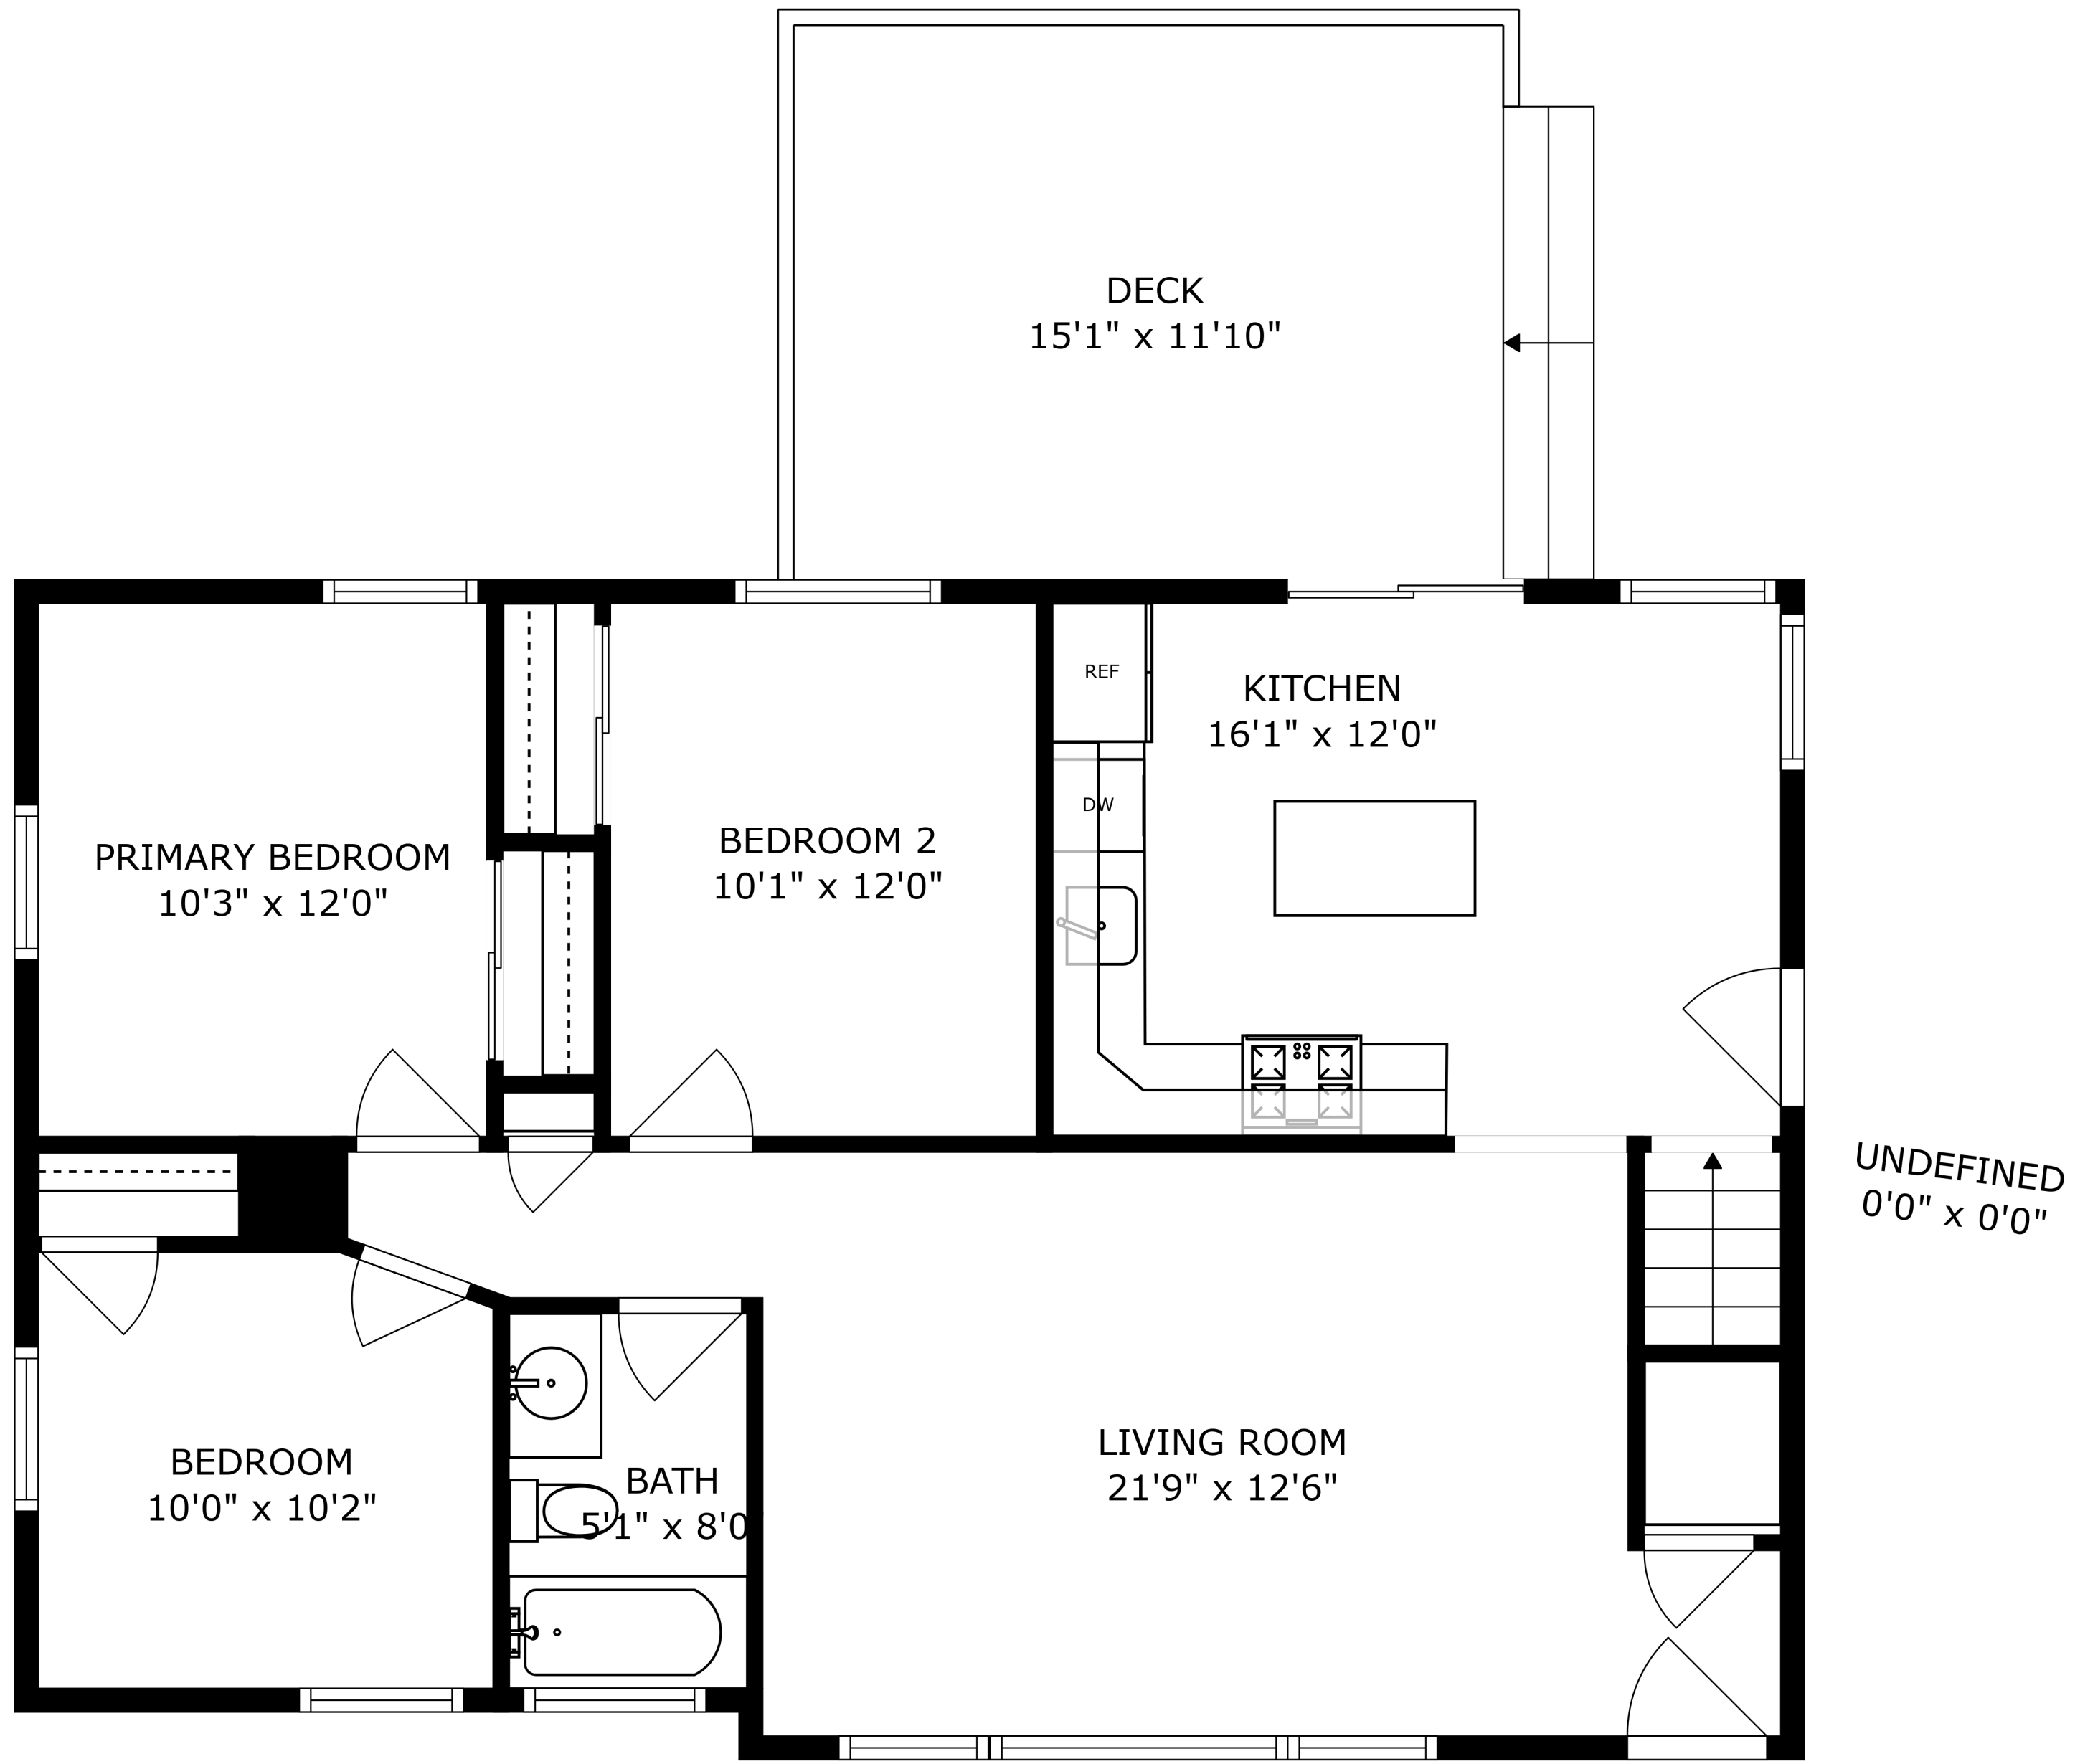

MAIN FLOOR

LOWER LEVEL

SIZES AND DIMENSIONS ARE APPROXIMATE, ACTUAL MAY VARY.

SIZES AND DIMENSIONS ARE APPROXIMATE, ACTUAL MAY VARY.

RECREATION ROOM
36'2" x 22'1"

UTILITY
9'8" x 11'1"

BATH
8'2" x 6'9"