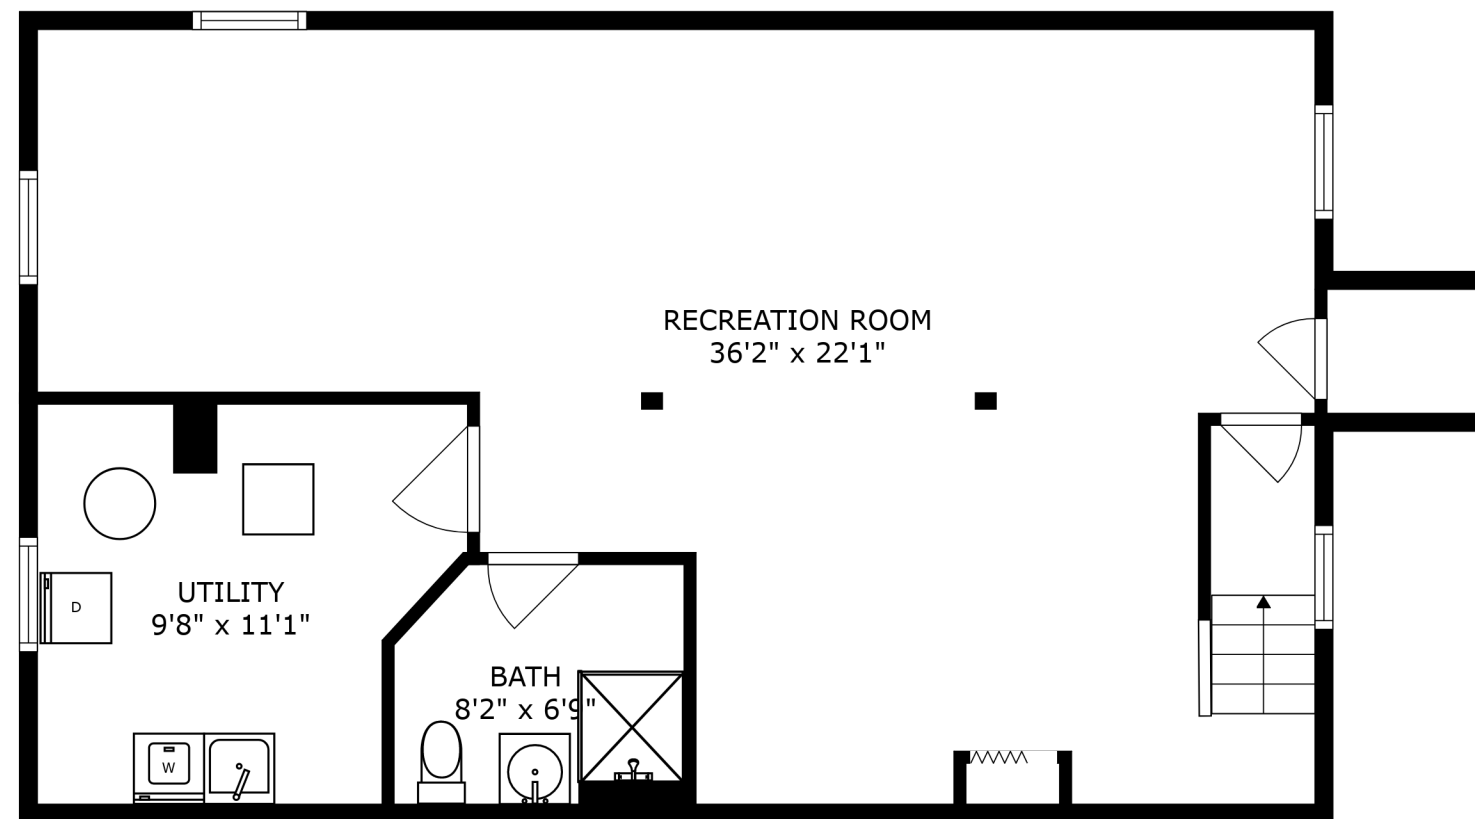

MAIN FLOOR

LOWER LEVEL

SIZES AND DIMENSIONS ARE APPROXIMATE, ACTUAL MAY VARY.

SIZES AND DIMENSIONS ARE APPROXIMATE, ACTUAL MAY VARY.

RECREATION ROOM
36'2" x 22'1"

UTILITY
9'8" x 11'1"

BATH
8'2" x 6'9"