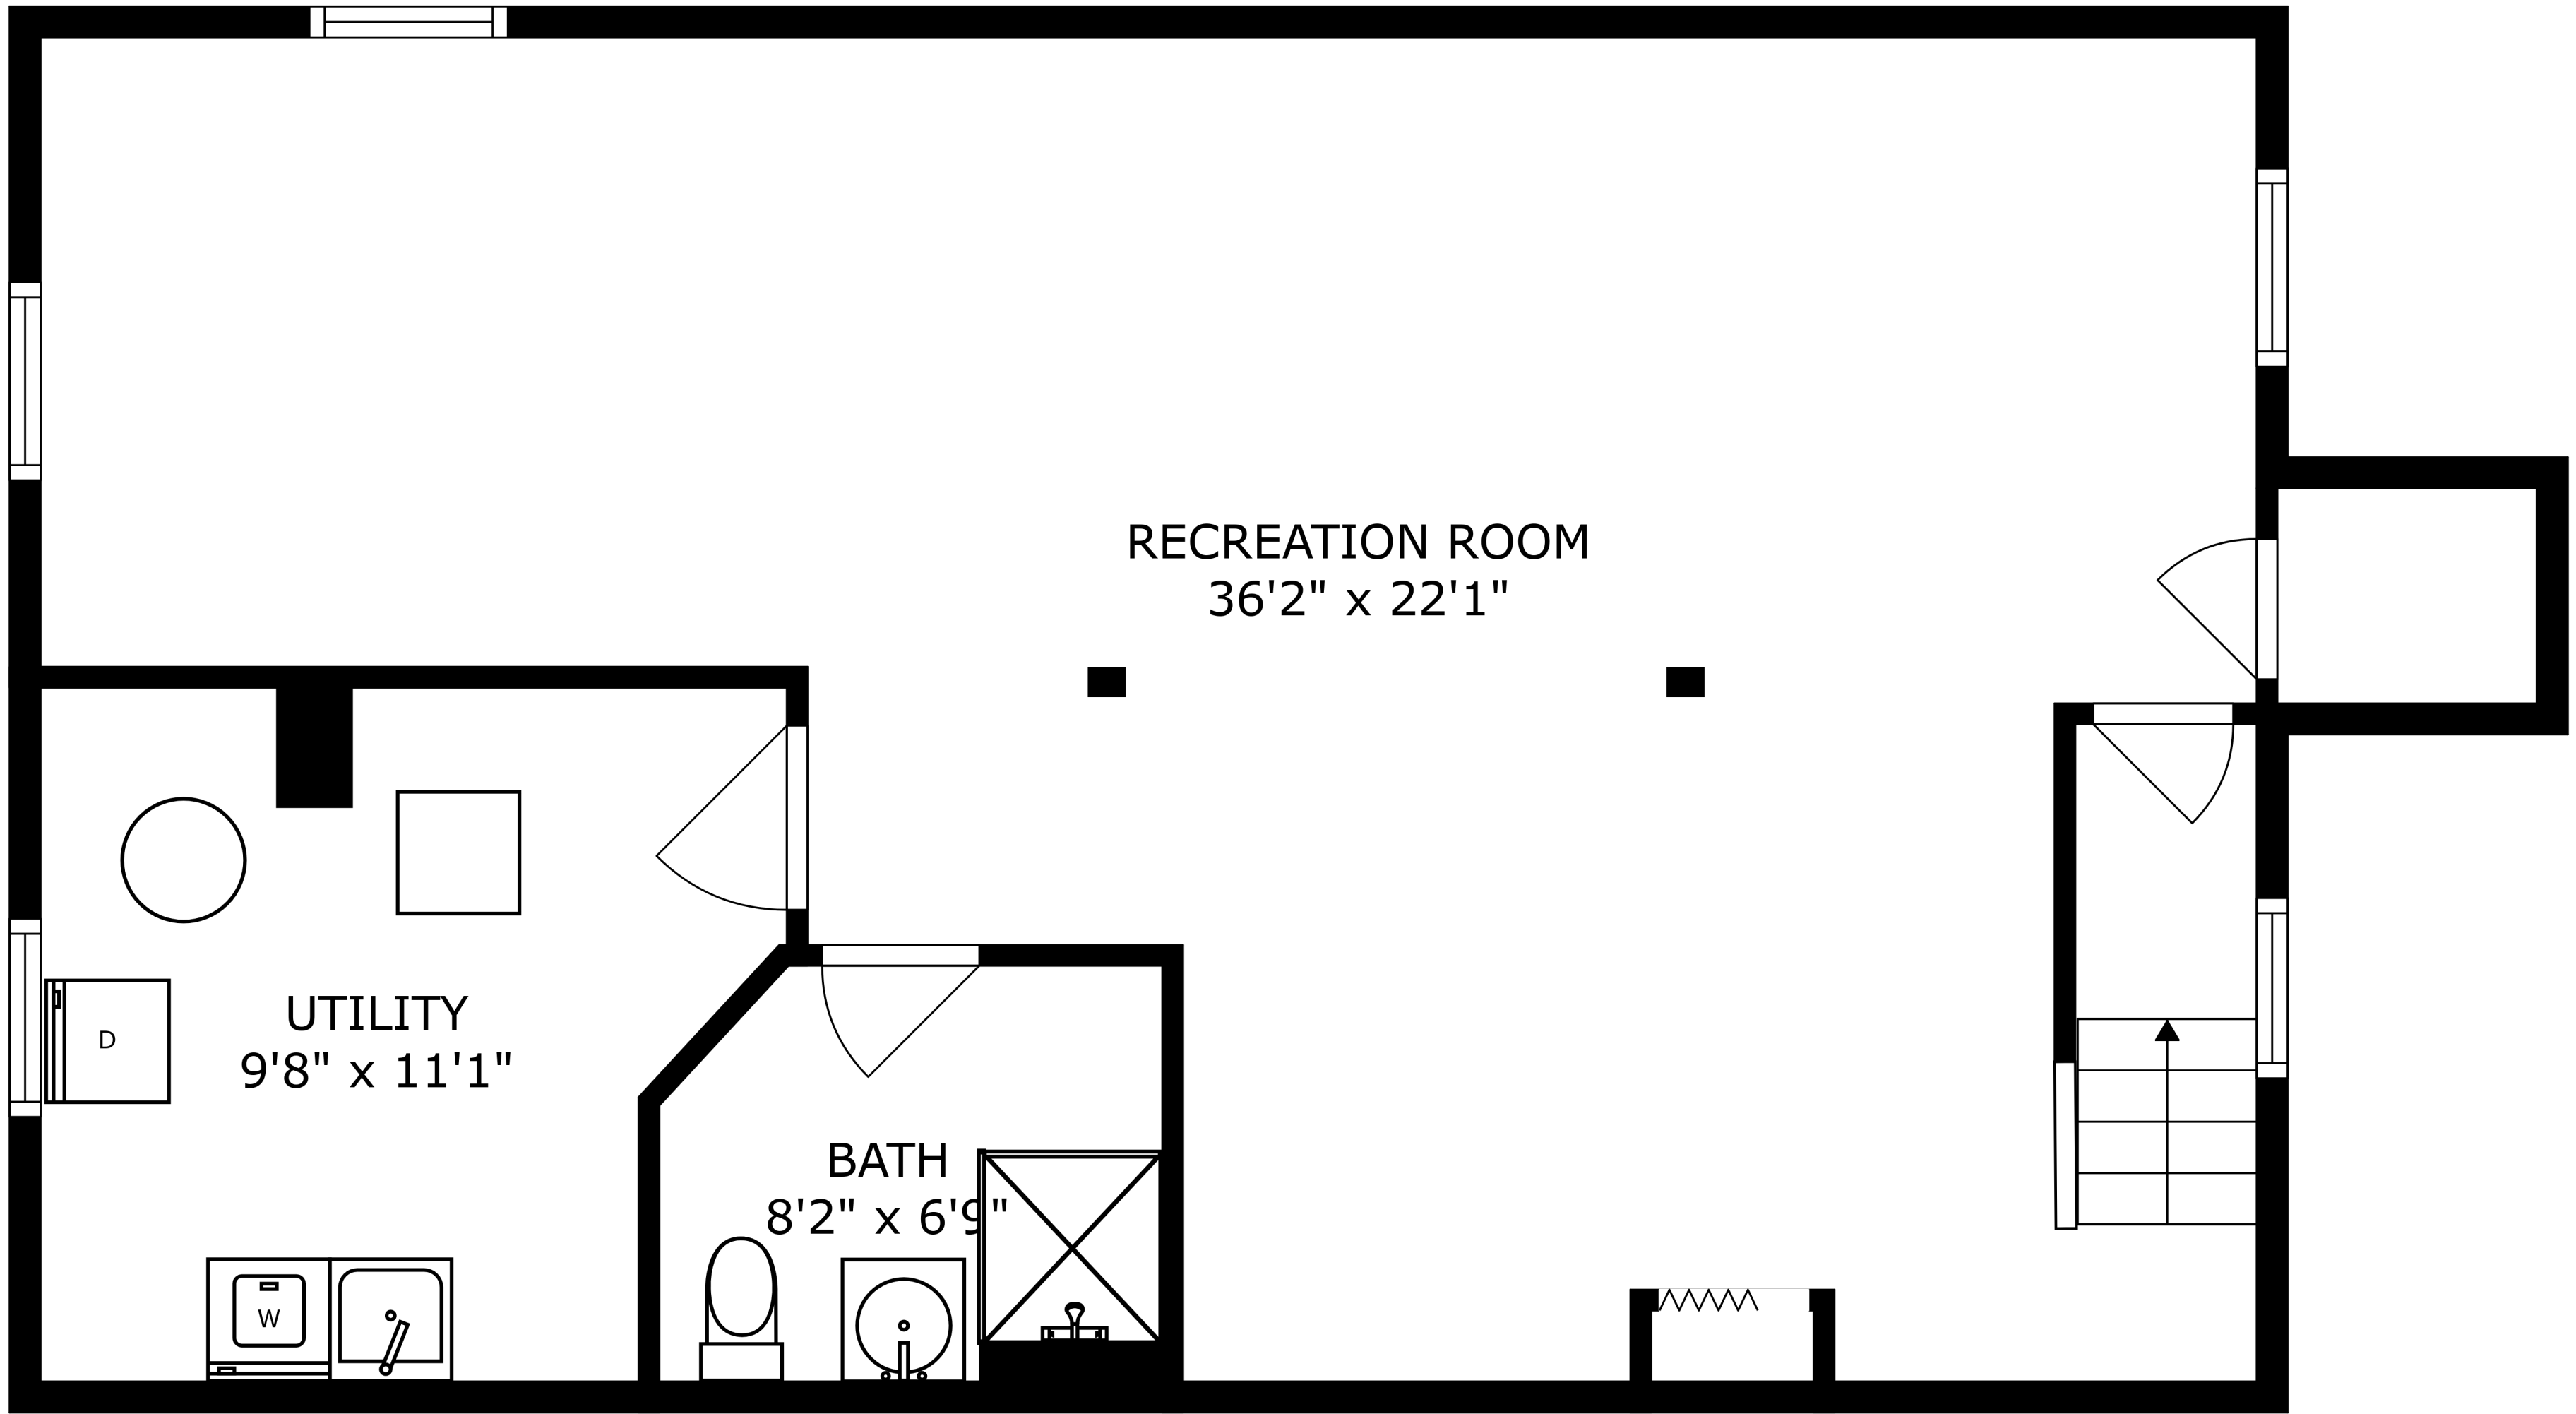

MAIN FLOOR

LOWER LEVEL

SIZES AND DIMENSIONS ARE APPROXIMATE, ACTUAL MAY VARY.

SIZES AND DIMENSIONS ARE APPROXIMATE, ACTUAL MAY VARY.

RECREATION ROOM
36'2" x 22'1"

UTILITY
9'8" x 11'1"

BATH
8'2" x 6'9"