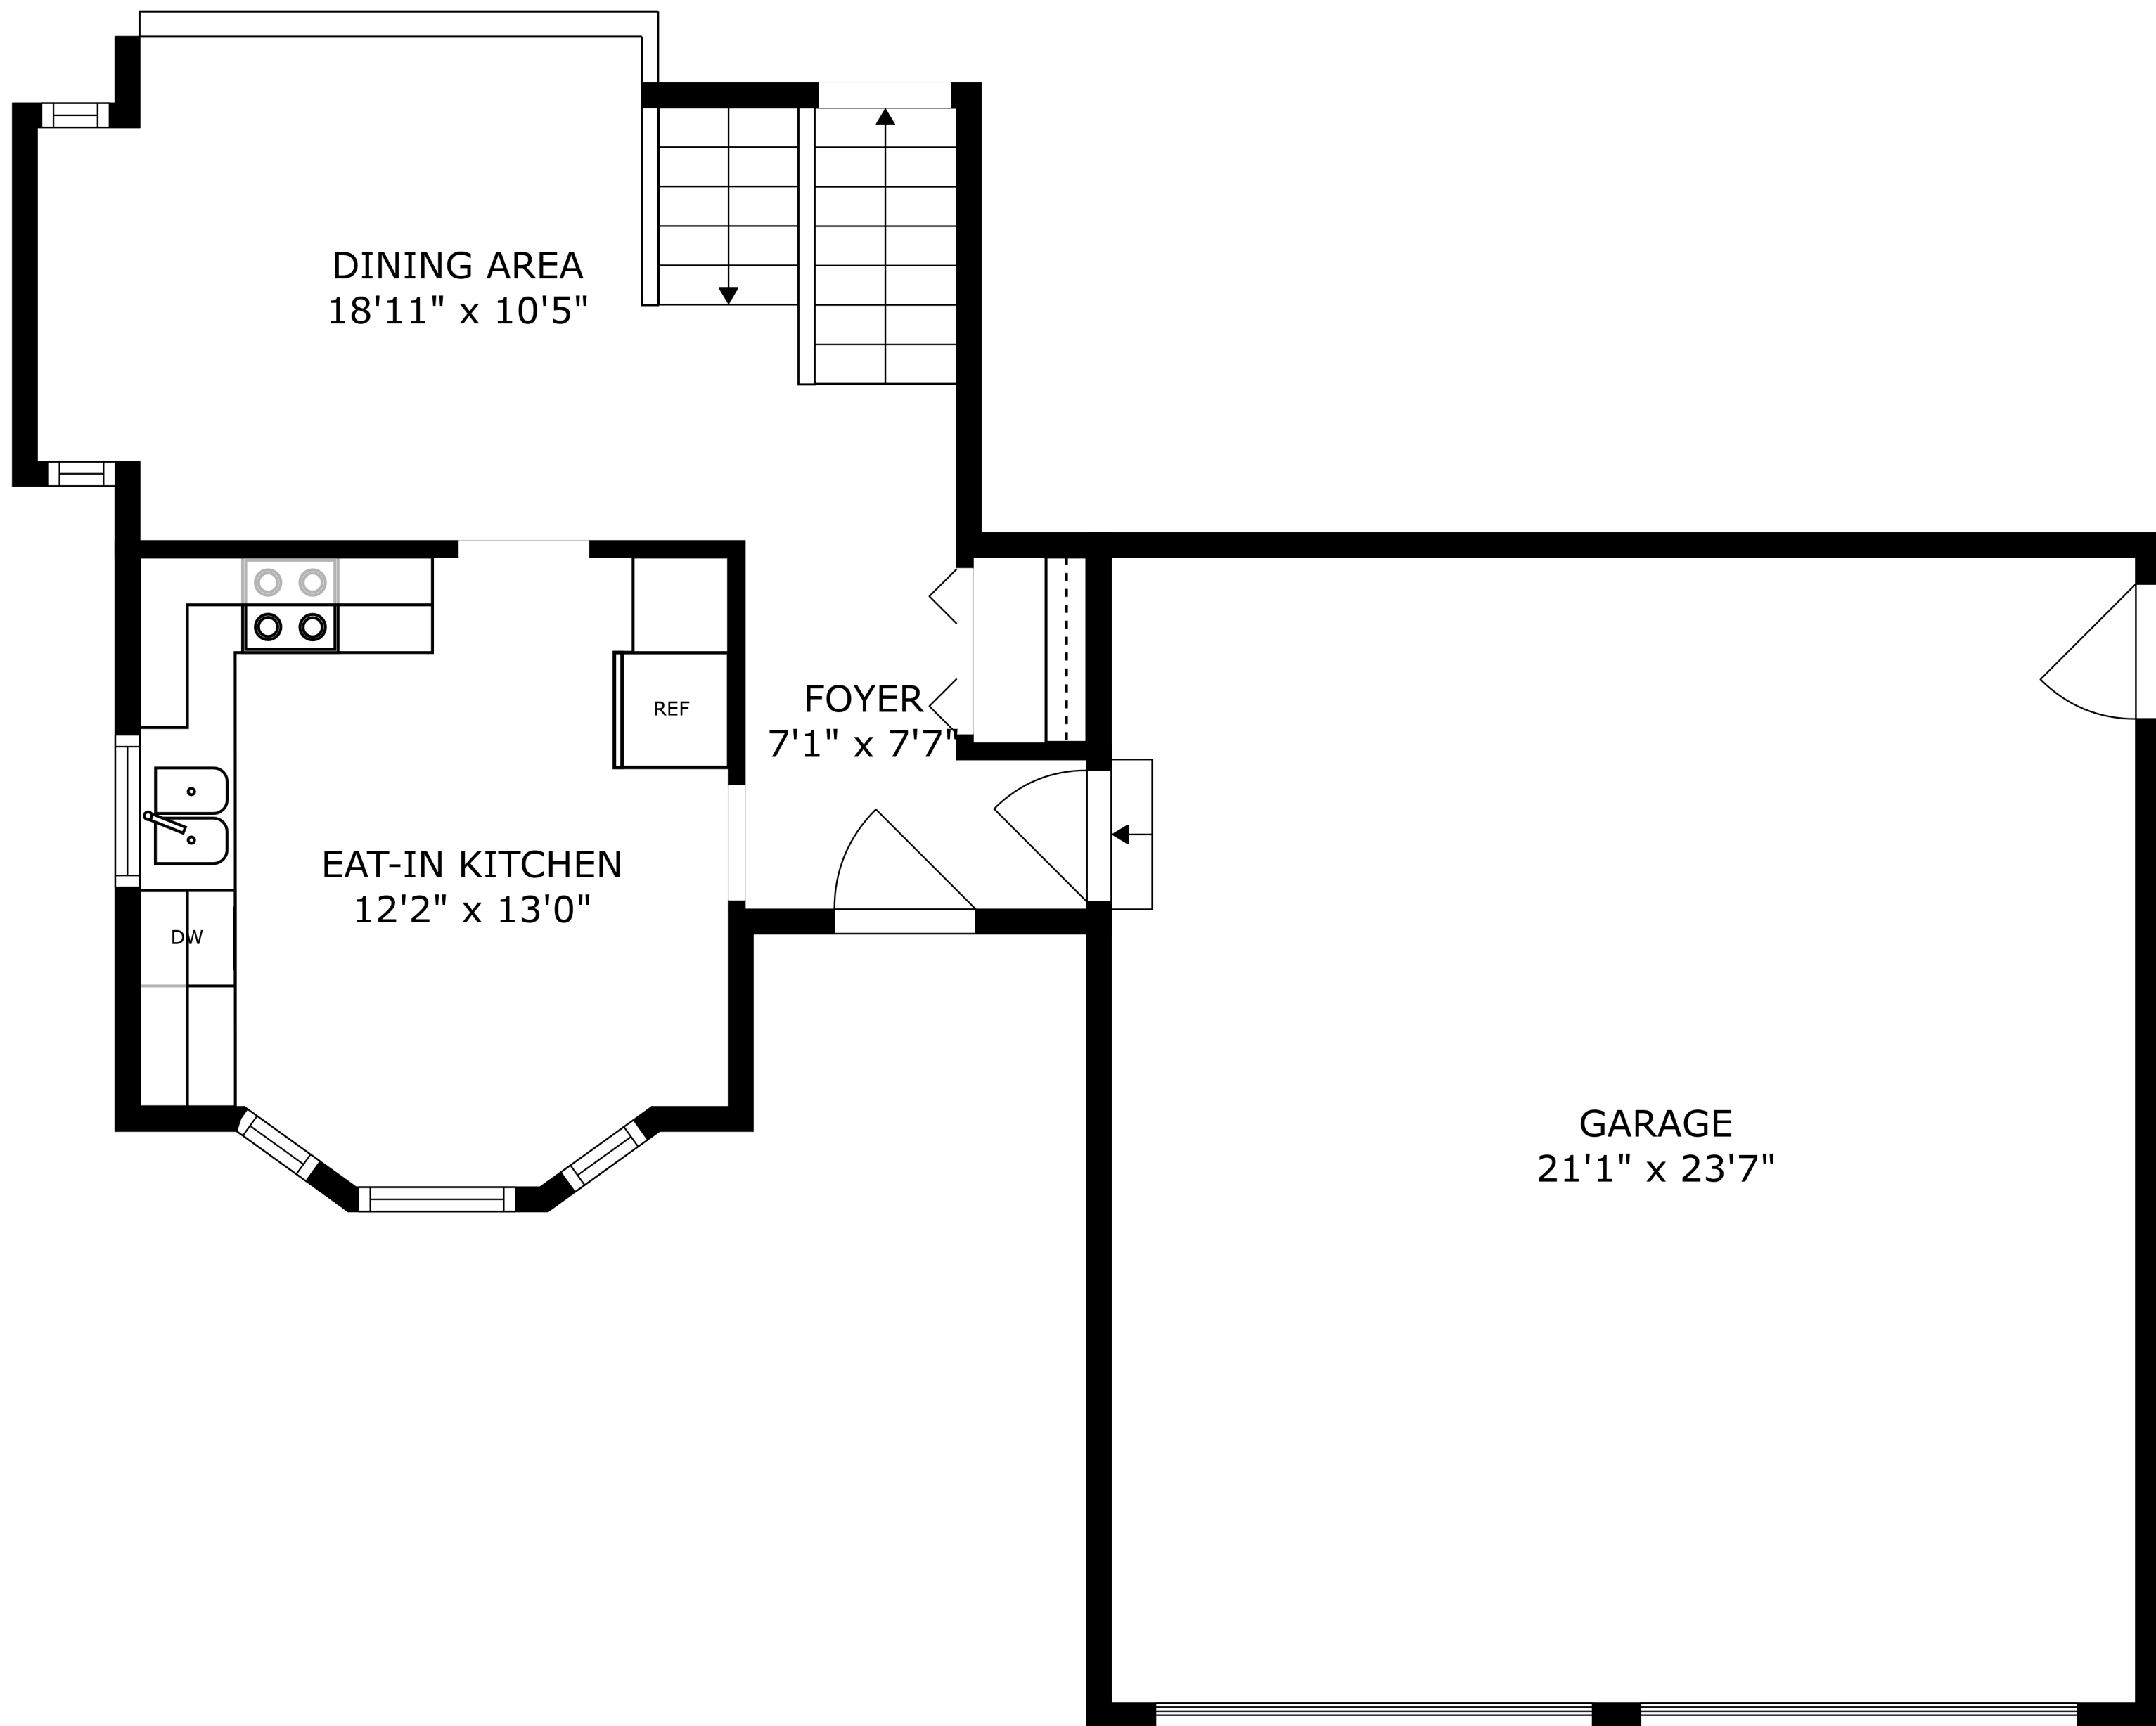

SIZES AND DIMENSIONS ARE APPROXIMATE, ACTUAL MAY VARY.

LIVING ROOM
16'10" x 14'2"

BEDROOM
9'0" x 9'9"

BEDROOM
10'2" x 11'9"

BATH
5'0" x 10'10"

PRIMARY BEDROOM
13'9" x 10'10"

SIZES AND DIMENSIONS ARE APPROXIMATE, ACTUAL MAY VARY.

FAMILY ROOM
20'9" x 16'10"

BEDROOM
17'8" x 11'8"

BATH
5'2" x 7'6"

BEDROOM
13'6" x 10'6"

BASEMENT
19'6" x 22'1"