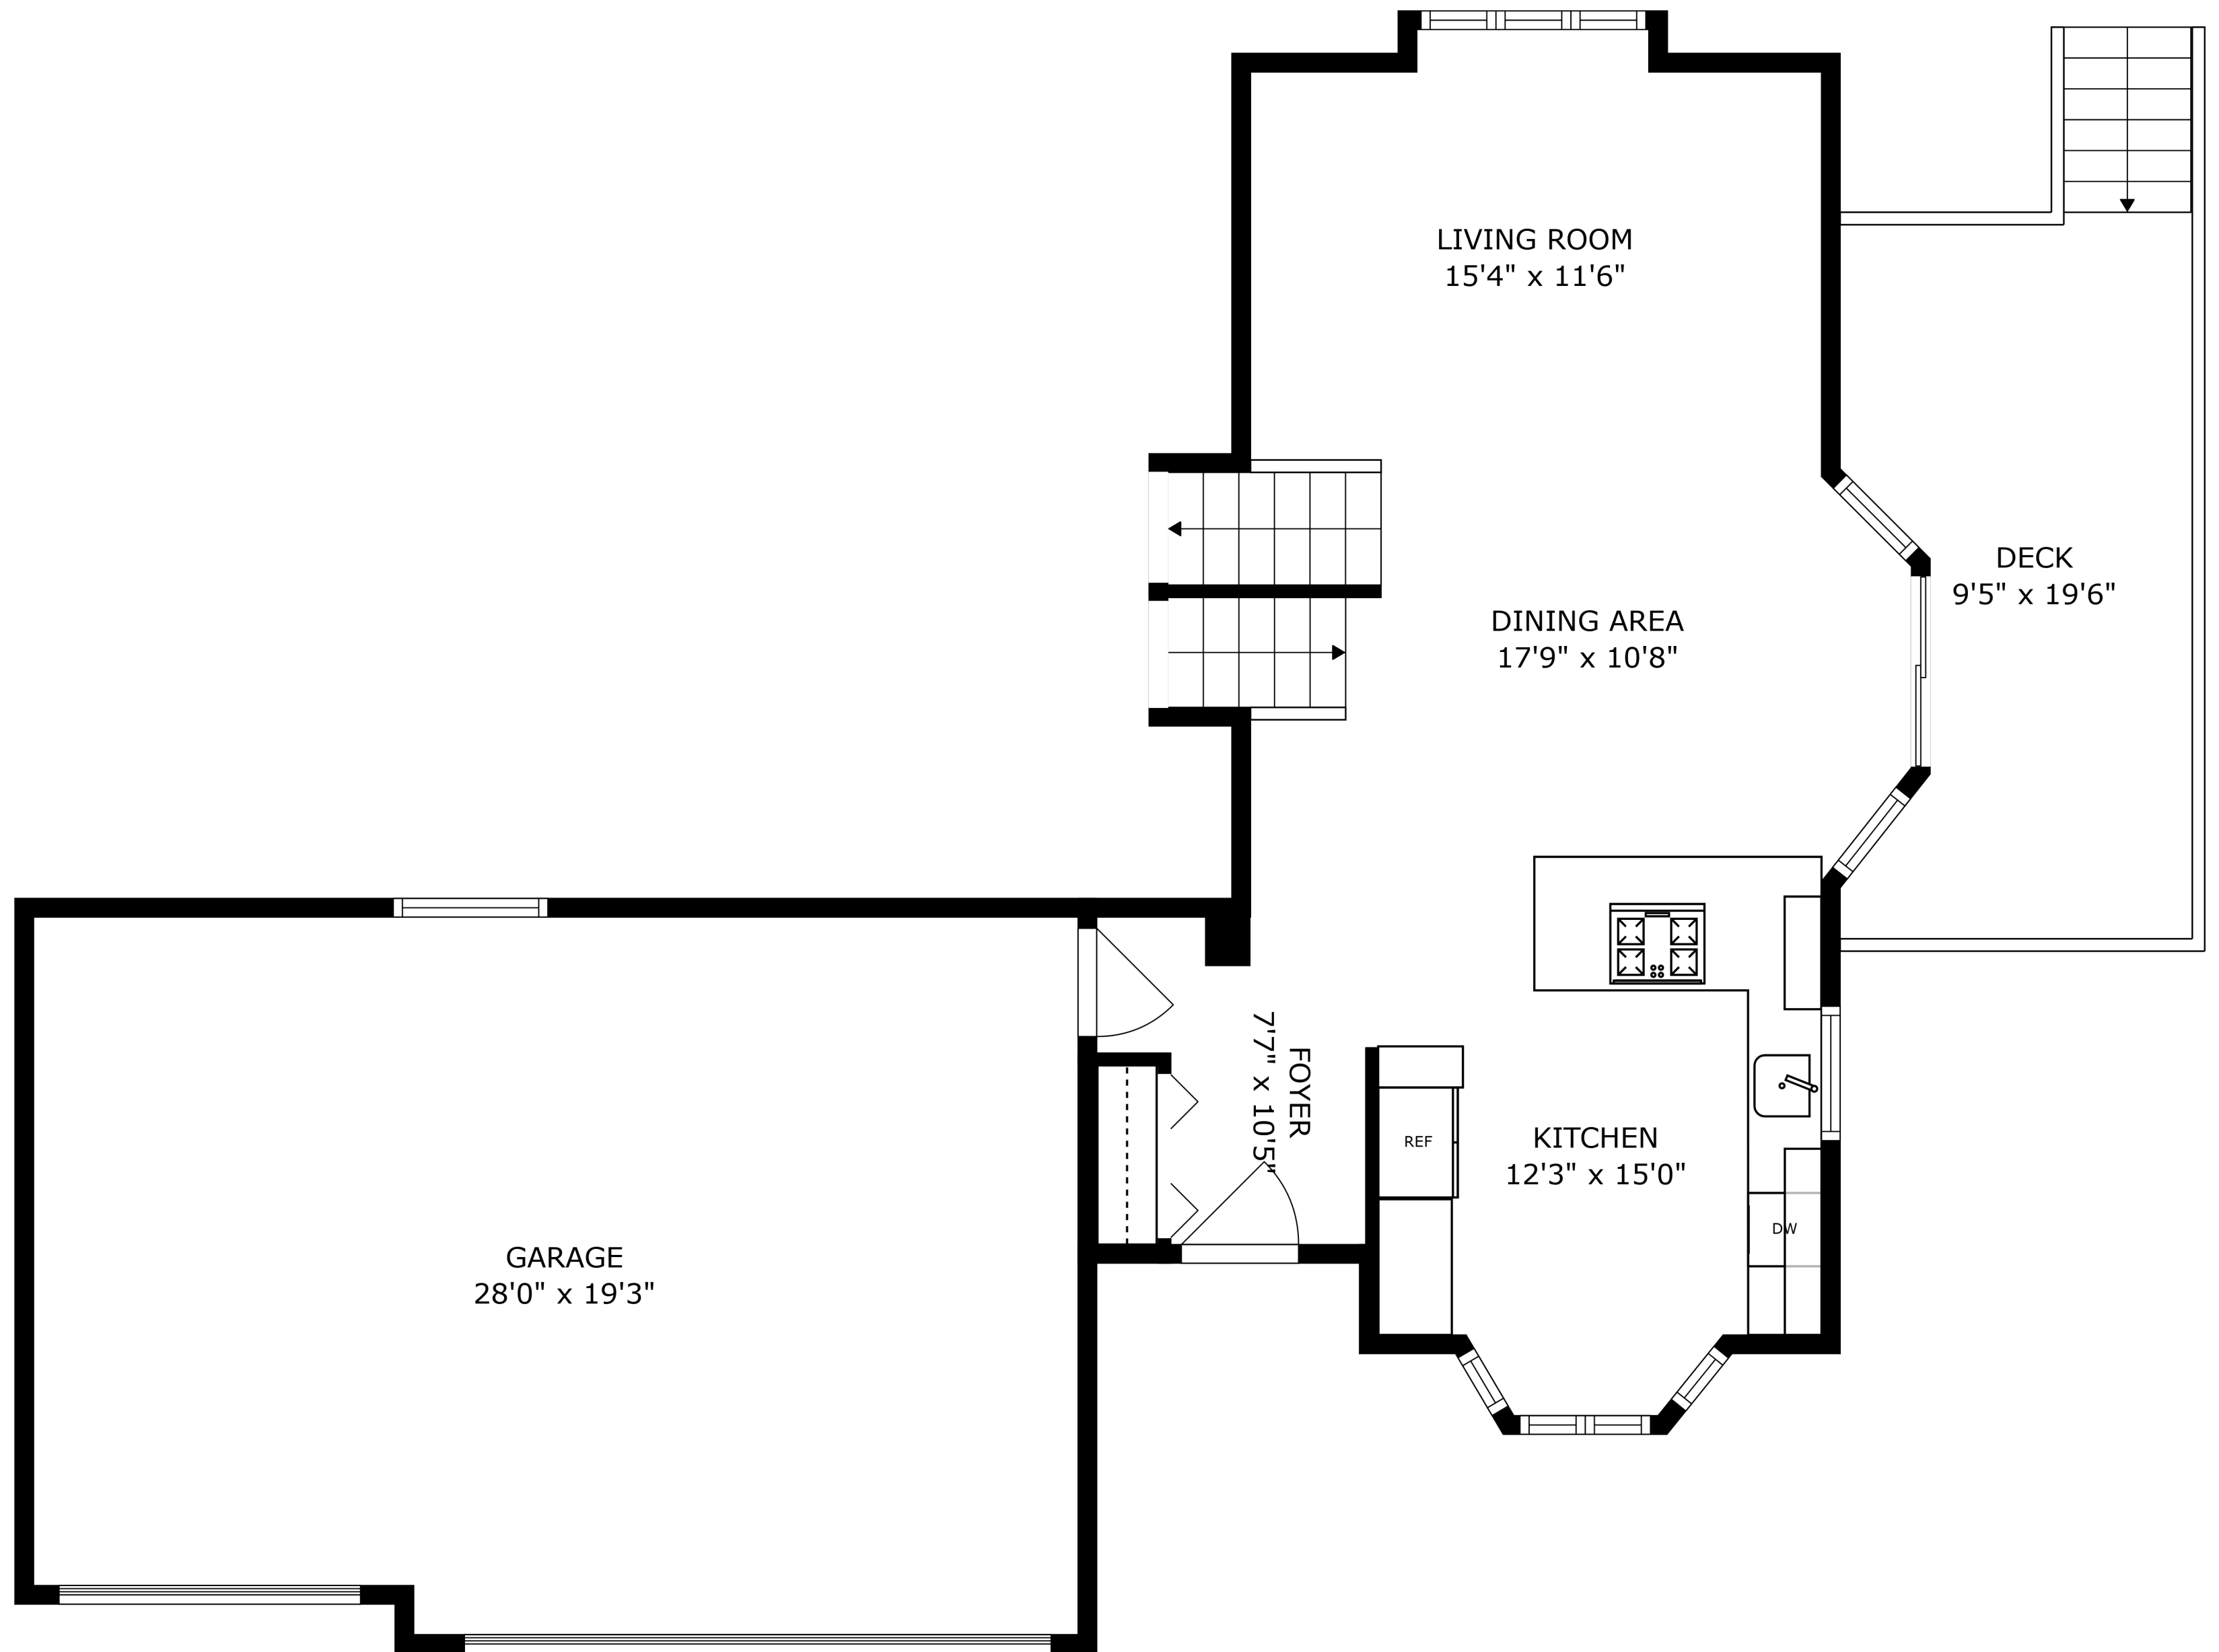

FLOOR 3

FLOOR 4

FLOOR 2

FLOOR 1

SIZES AND DIMENSIONS ARE APPROXIMATE, ACTUAL MAY VARY.

SIZES AND DIMENSIONS ARE APPROXIMATE, ACTUAL MAY VARY.

RECREATION ROOM
16'5" x 17'0"

WET BAR
7'5" x 5'0"

BATH
8'3" x 4'9"

SIZES AND DIMENSIONS ARE APPROXIMATE, ACTUAL MAY VARY.

SIZES AND DIMENSIONS ARE APPROXIMATE, ACTUAL MAY VARY.