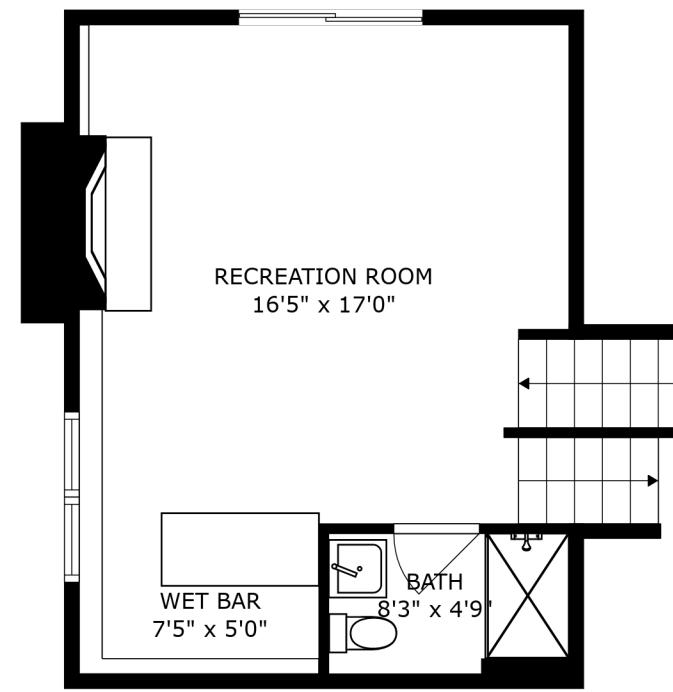

FLOOR 3

FLOOR 4

FLOOR 2

FLOOR 1

SIZES AND DIMENSIONS ARE APPROXIMATE, ACTUAL MAY VARY.

SIZES AND DIMENSIONS ARE APPROXIMATE, ACTUAL MAY VARY.

RECREATION ROOM
16'5" x 17'0"

WET BAR
7'5" x 5'0"

BATH
8'3" x 4'9"

SIZES AND DIMENSIONS ARE APPROXIMATE, ACTUAL MAY VARY.

SIZES AND DIMENSIONS ARE APPROXIMATE, ACTUAL MAY VARY.