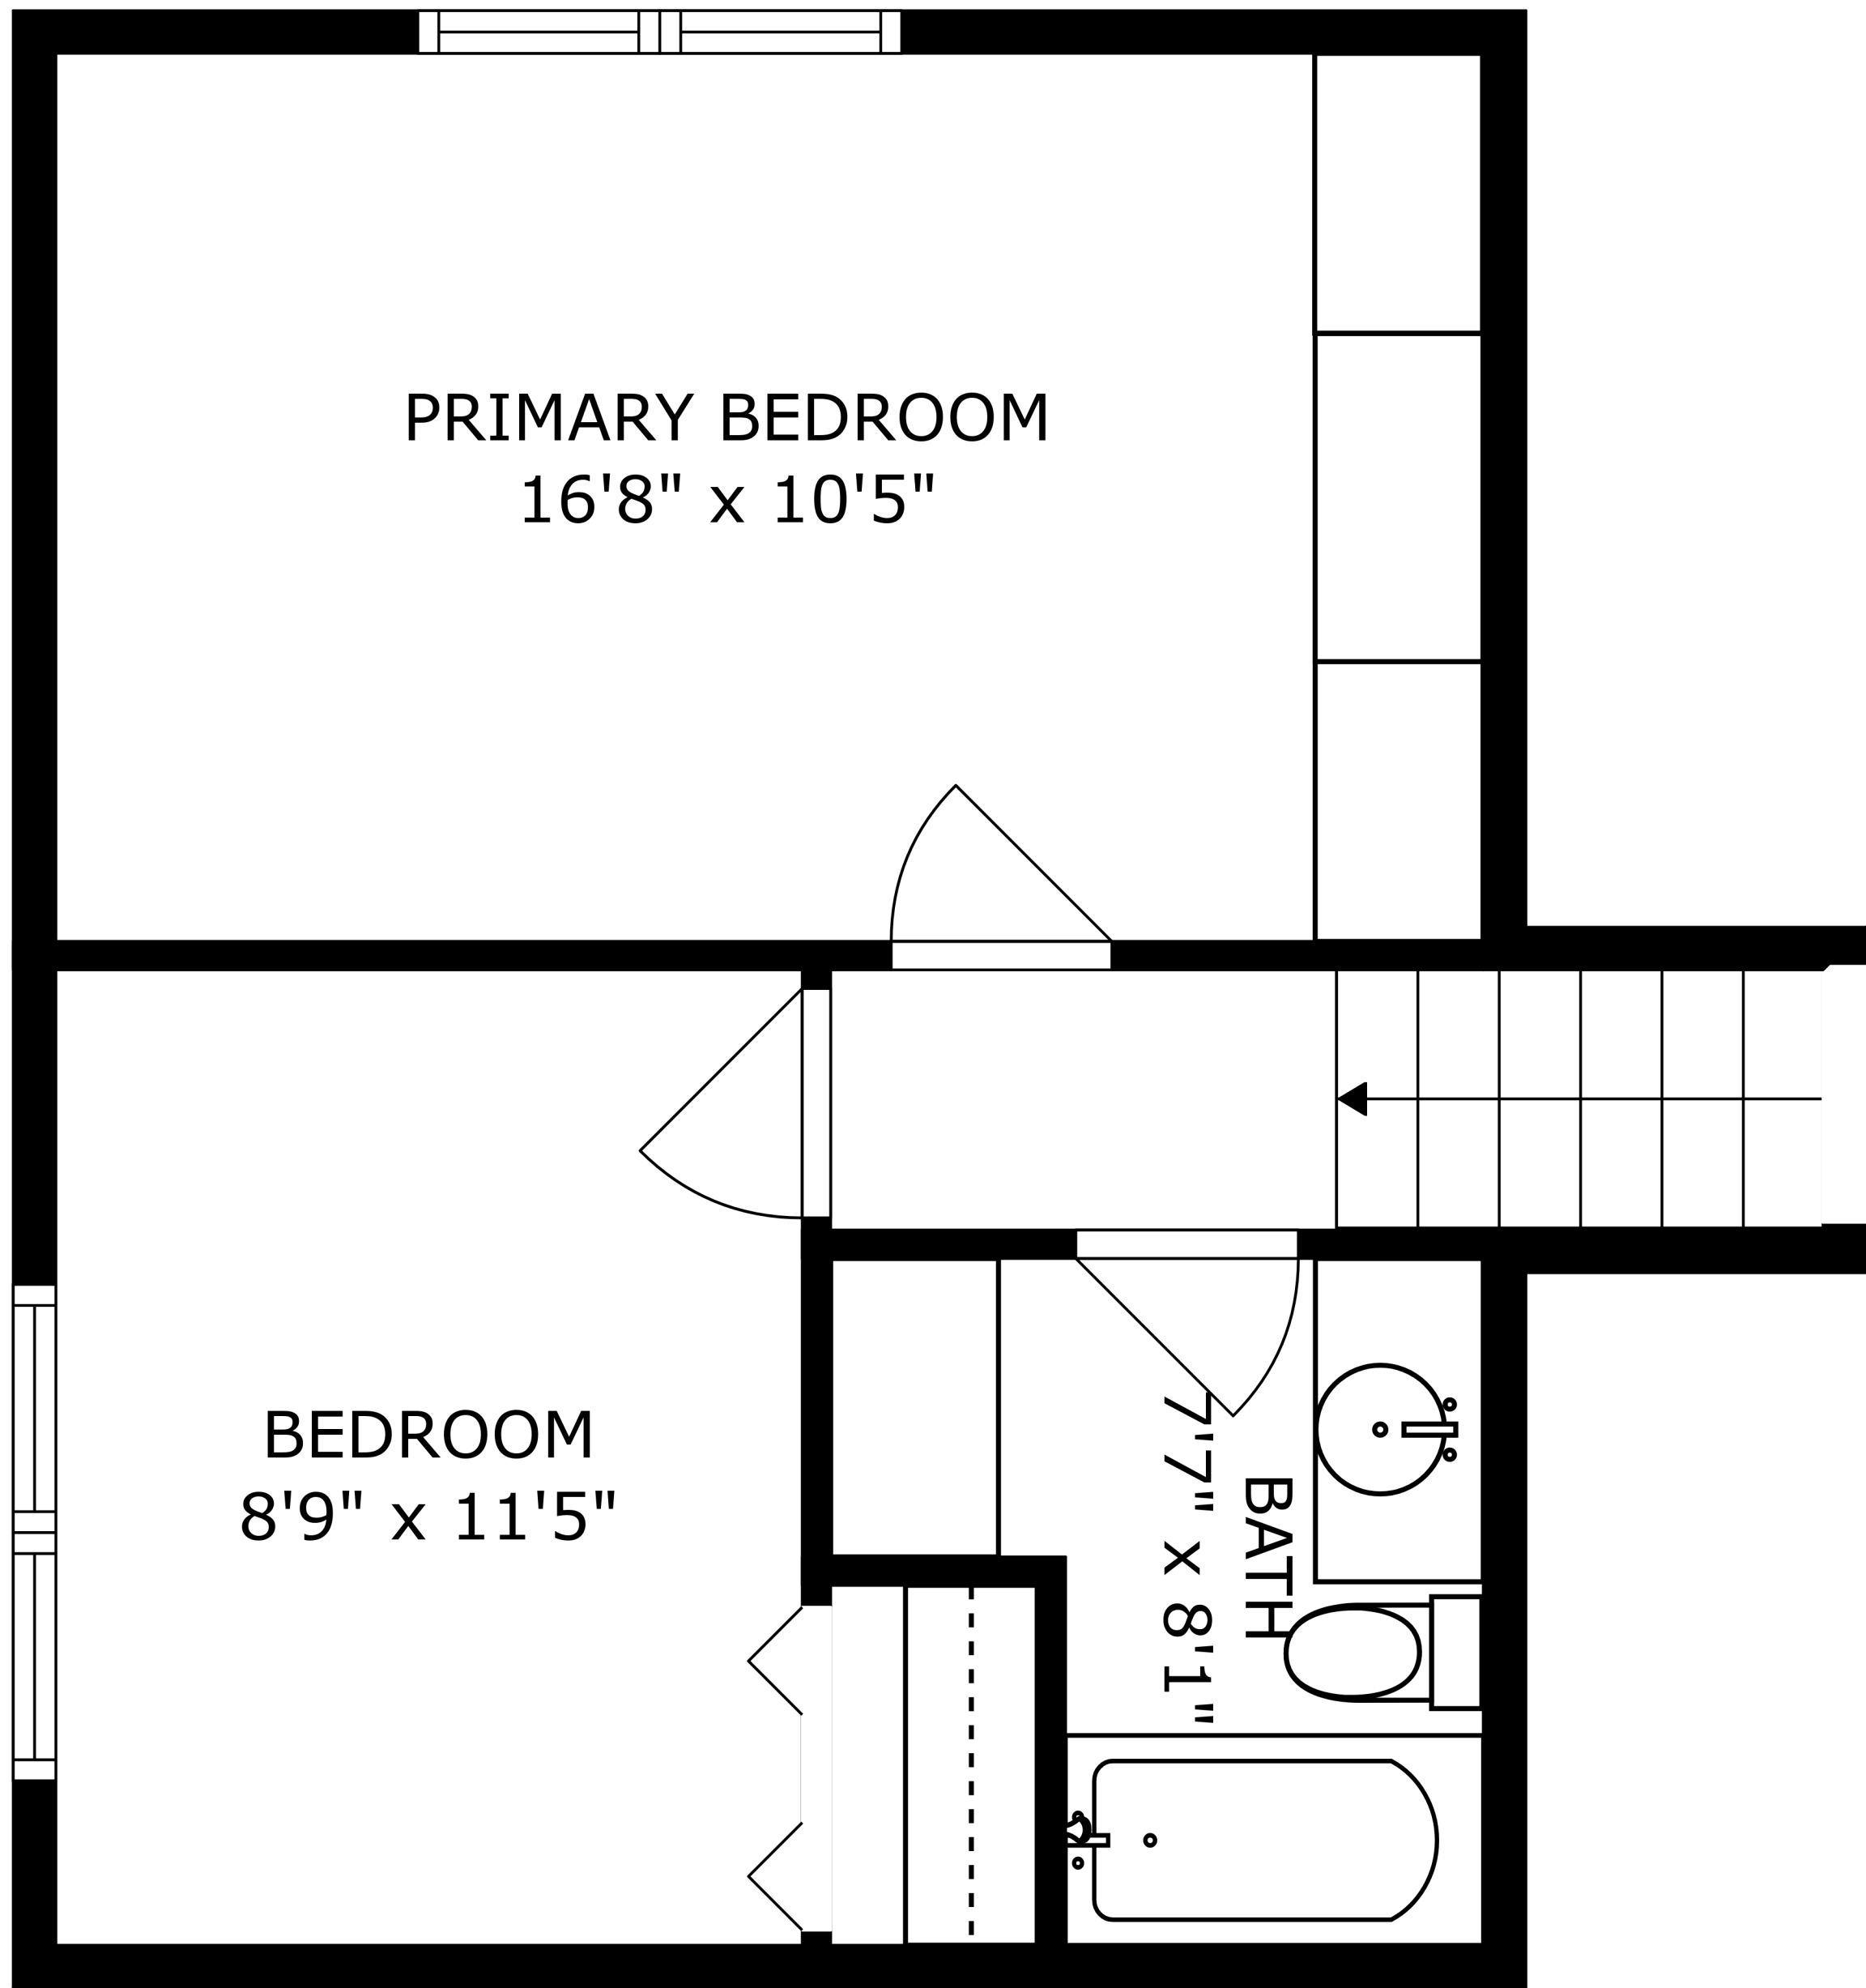

FLOOR 3

FLOOR 4

FLOOR 2

FLOOR 1

SIZES AND DIMENSIONS ARE APPROXIMATE, ACTUAL MAY VARY.

SIZES AND DIMENSIONS ARE APPROXIMATE, ACTUAL MAY VARY.

RECREATION ROOM
16'5" x 17'0"

WET BAR
7'5" x 5'0"

BATH
8'3" x 4'9"

SIZES AND DIMENSIONS ARE APPROXIMATE, ACTUAL MAY VARY.

SIZES AND DIMENSIONS ARE APPROXIMATE, ACTUAL MAY VARY.