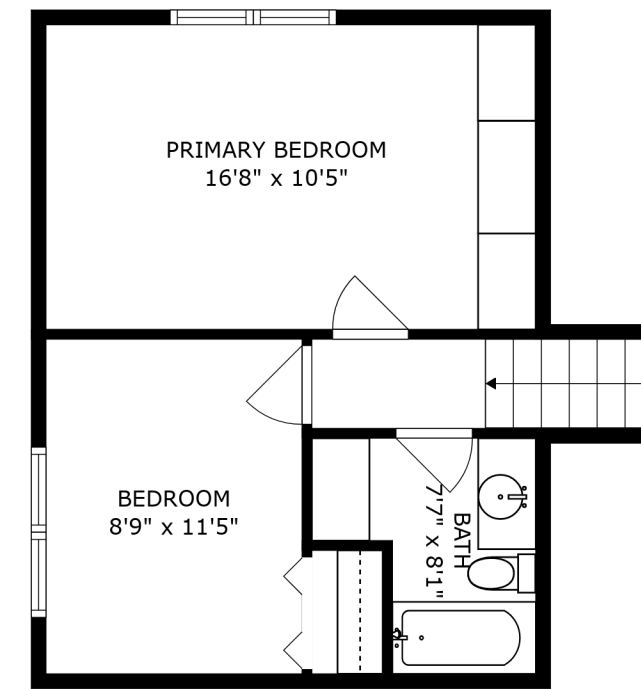

FLOOR 3

FLOOR 4

FLOOR 2

FLOOR 1

SIZES AND DIMENSIONS ARE APPROXIMATE, ACTUAL MAY VARY.

SIZES AND DIMENSIONS ARE APPROXIMATE, ACTUAL MAY VARY.

RECREATION ROOM
16'5" x 17'0"

WET BAR
7'5" x 5'0"

BATH
8'3" x 4'9"

SIZES AND DIMENSIONS ARE APPROXIMATE, ACTUAL MAY VARY.

SIZES AND DIMENSIONS ARE APPROXIMATE, ACTUAL MAY VARY.