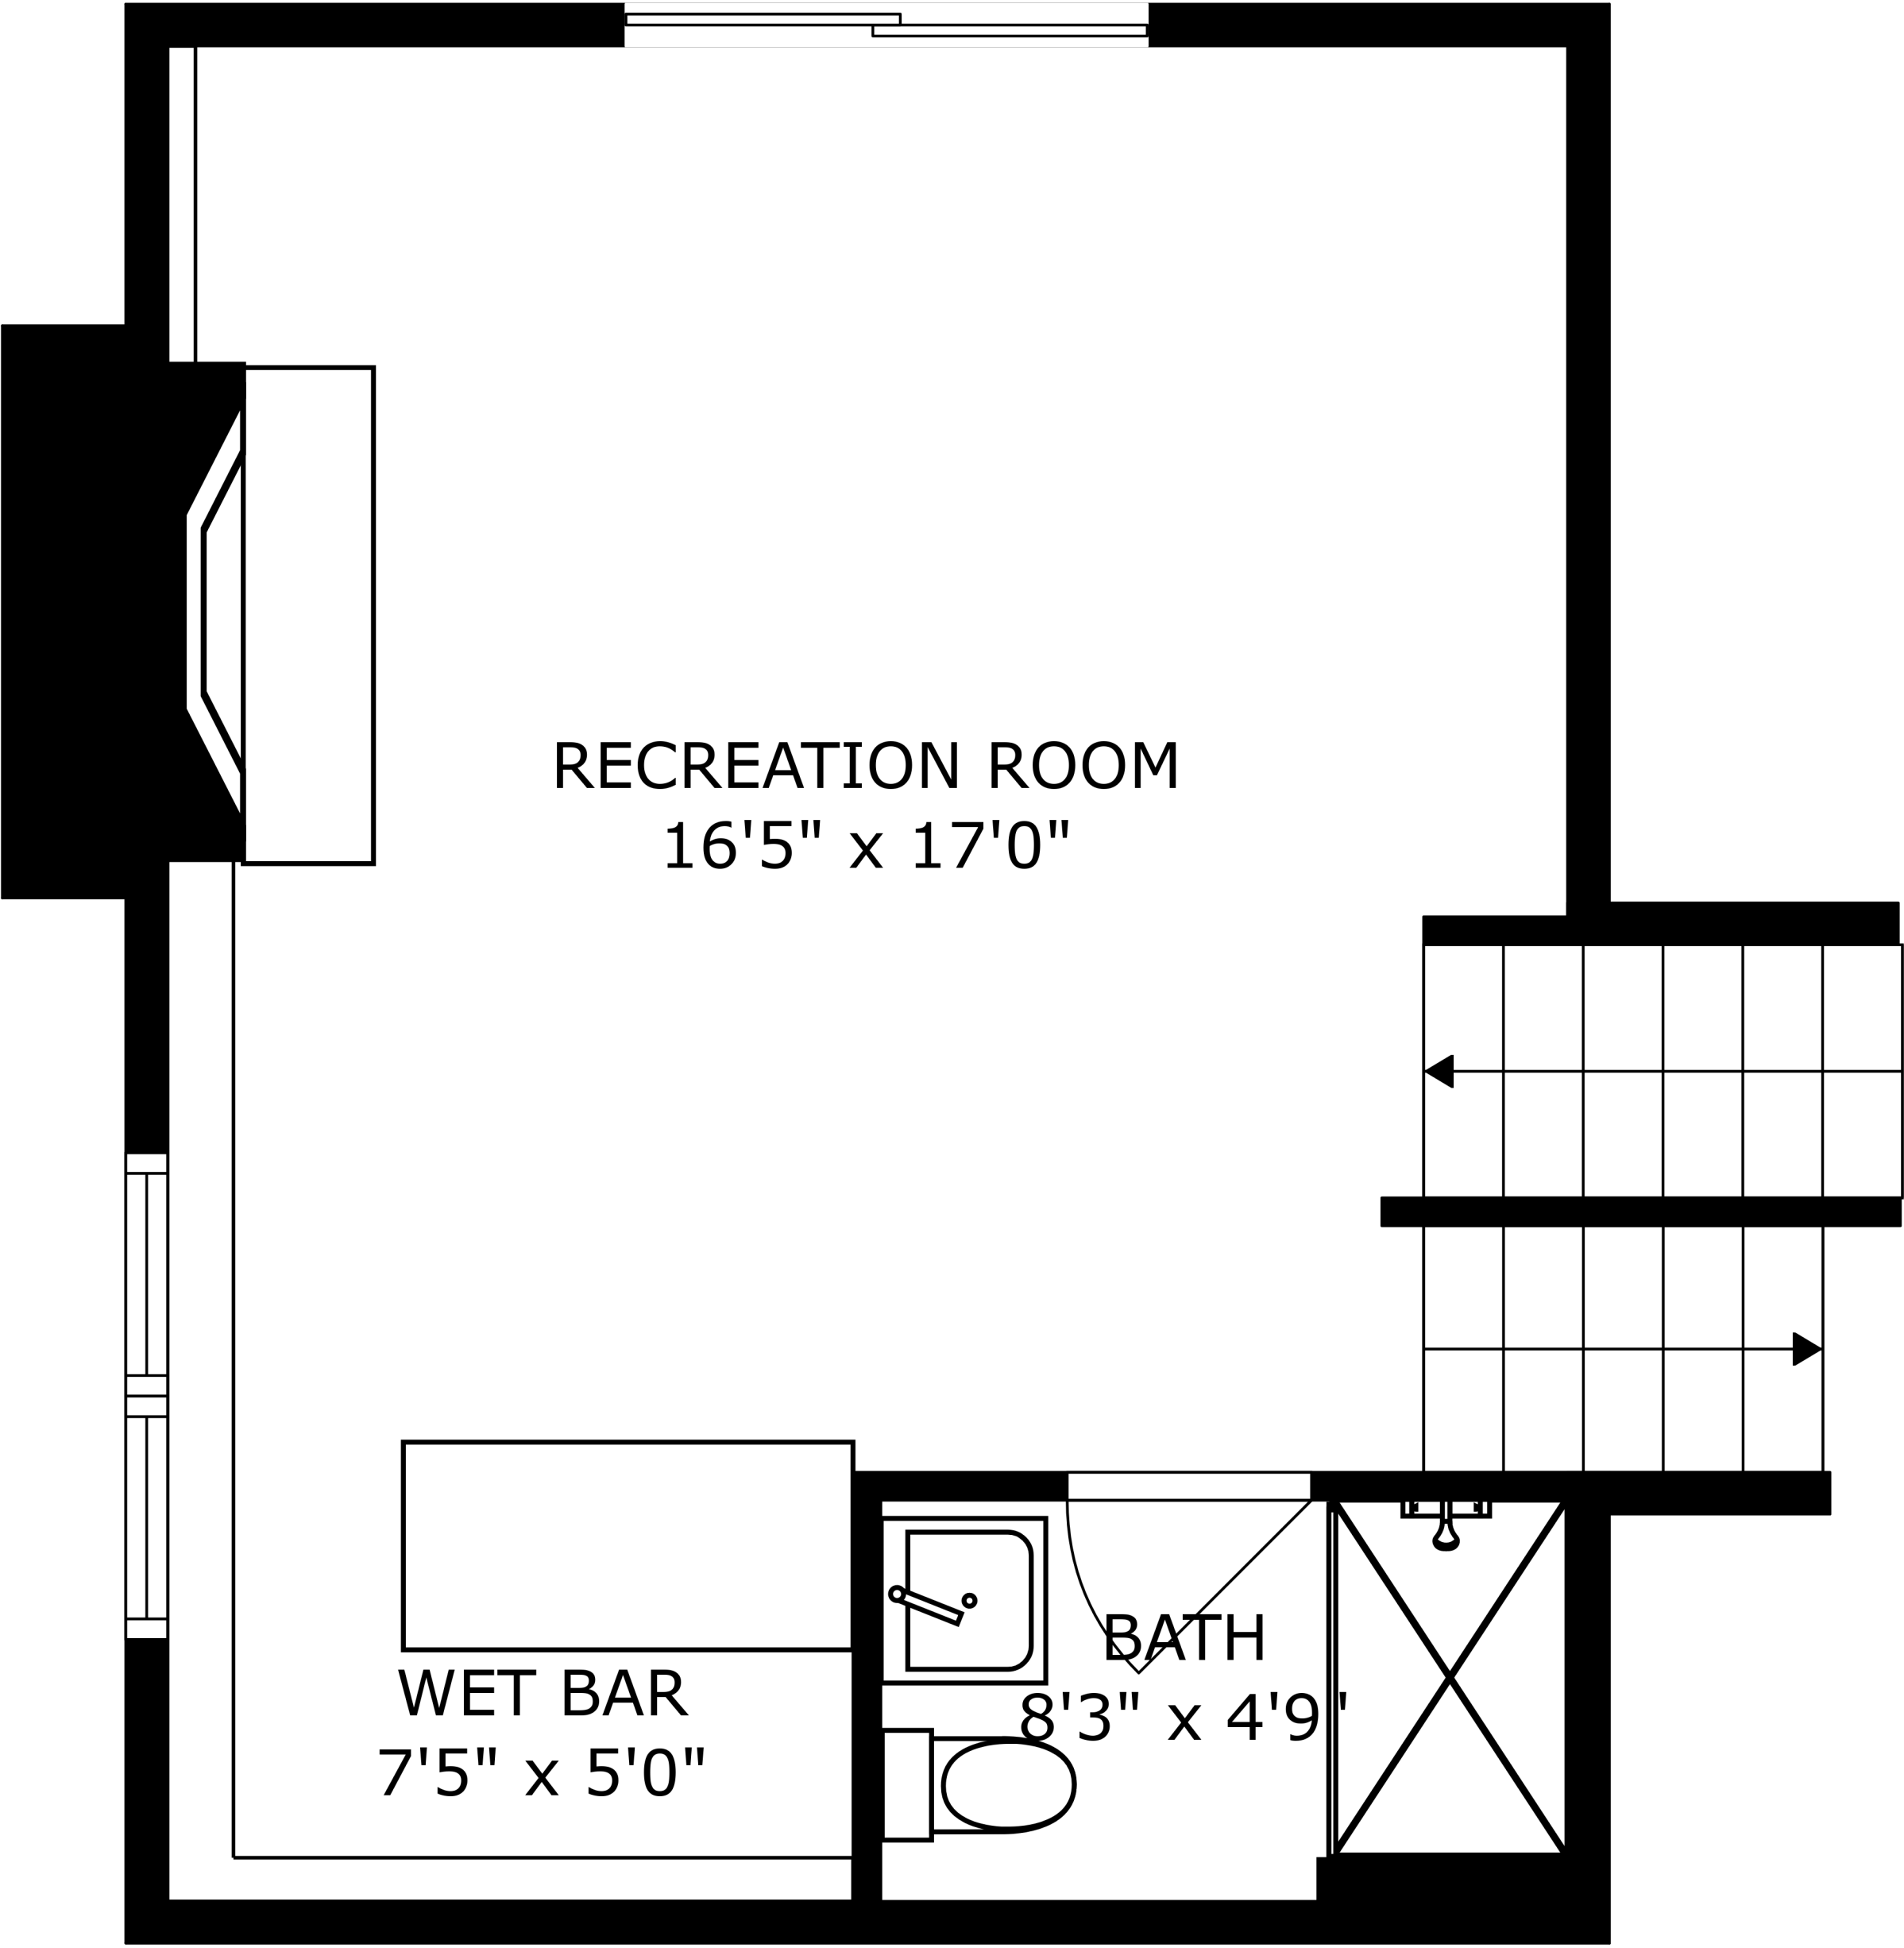

FLOOR 3

FLOOR 4

FLOOR 2

FLOOR 1

SIZES AND DIMENSIONS ARE APPROXIMATE, ACTUAL MAY VARY.

SIZES AND DIMENSIONS ARE APPROXIMATE, ACTUAL MAY VARY.

RECREATION ROOM
16'5" x 17'0"

WET BAR
7'5" x 5'0"

BATH
8'3" x 4'9"

SIZES AND DIMENSIONS ARE APPROXIMATE, ACTUAL MAY VARY.

SIZES AND DIMENSIONS ARE APPROXIMATE, ACTUAL MAY VARY.