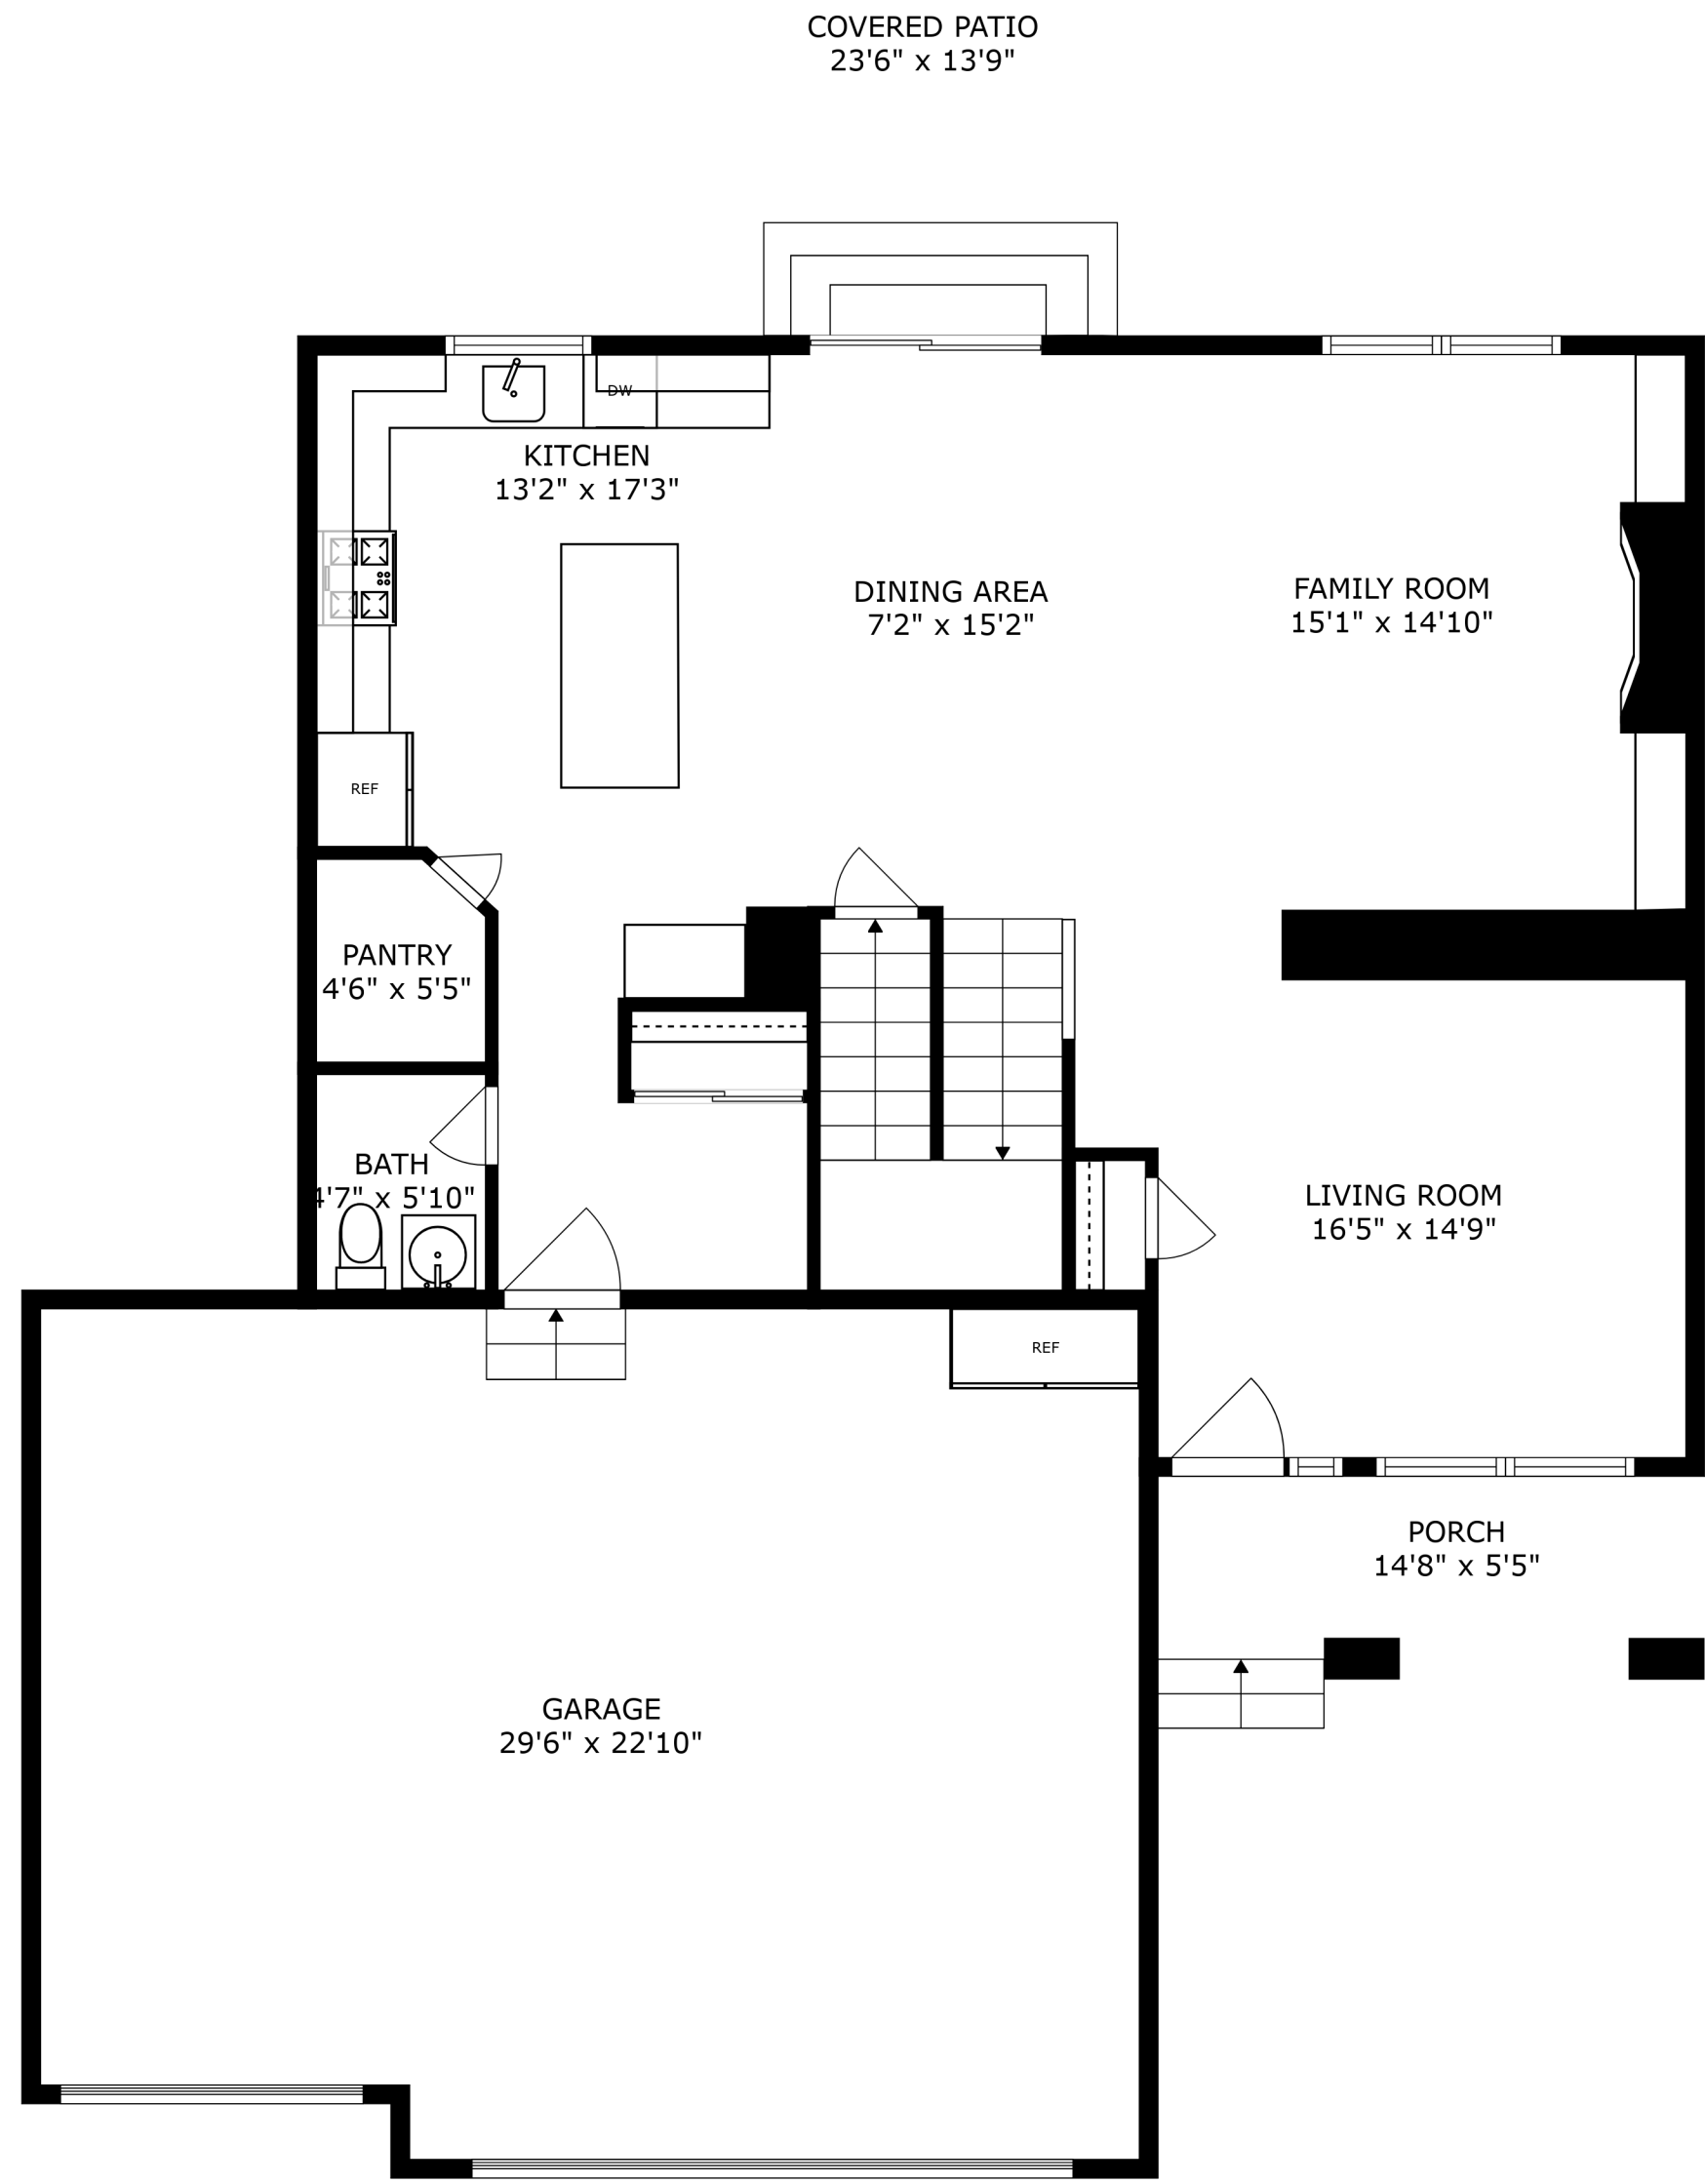

SIZES AND DIMENSIONS ARE APPROXIMATE, ACTUAL MAY VARY.

SIZES AND DIMENSIONS ARE APPROXIMATE, ACTUAL MAY VARY.

COVERED PATIO
23'6" x 13'9"

KITCHEN
13'2" x 17'3"

DINING AREA
7'2" x 15'2"

FAMILY ROOM
15'1" x 14'10"

PANTRY
4'6" x 5'5"

BATH
4'7" x 5'10"

LIVING ROOM
16'5" x 14'9"

PORCH
14'8" x 5'5"

GARAGE
29'6" x 22'10"

SIZES AND DIMENSIONS ARE APPROXIMATE, ACTUAL MAY VARY.

SIZES AND DIMENSIONS ARE APPROXIMATE, ACTUAL MAY VARY.