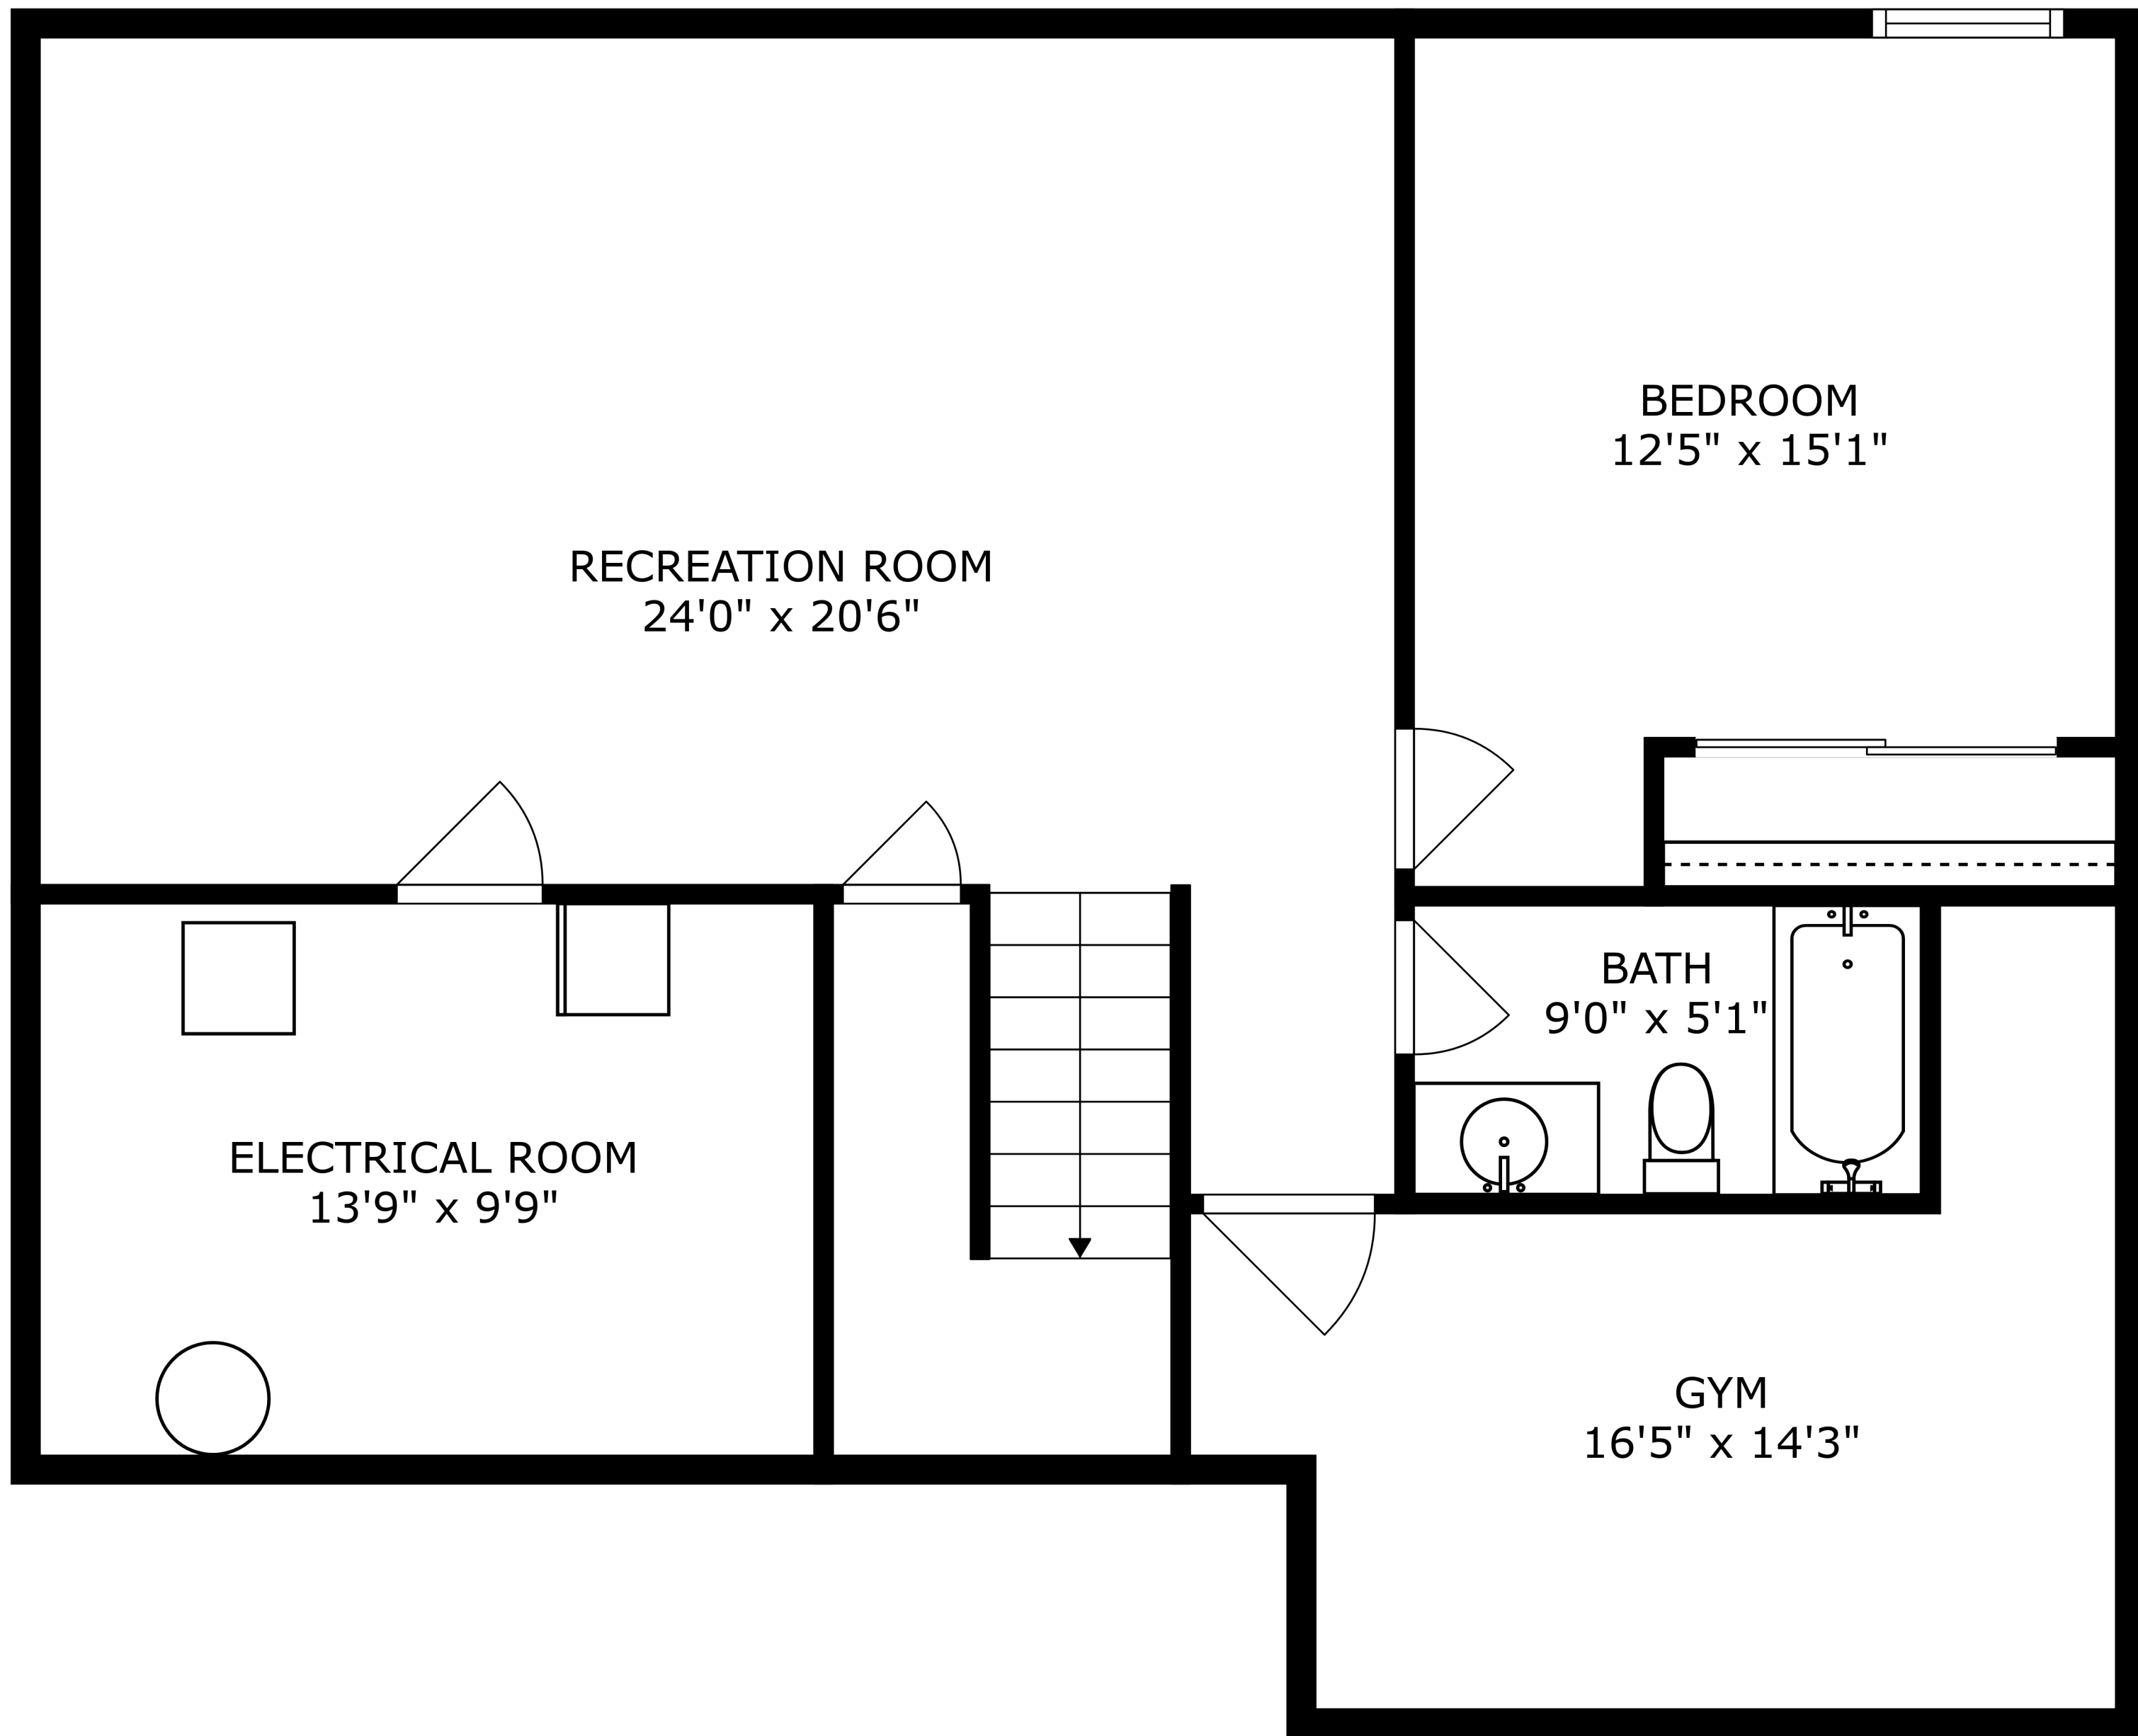

SIZES AND DIMENSIONS ARE APPROXIMATE, ACTUAL MAY VARY.

SIZES AND DIMENSIONS ARE APPROXIMATE, ACTUAL MAY VARY.

COVERED PATIO
23'6" x 13'9"

KITCHEN
13'2" x 17'3"

DINING AREA
7'2" x 15'2"

FAMILY ROOM
15'1" x 14'10"

PANTRY
4'6" x 5'5"

BATH
4'7" x 5'10"

LIVING ROOM
16'5" x 14'9"

PORCH
14'8" x 5'5"

GARAGE
29'6" x 22'10"

SIZES AND DIMENSIONS ARE APPROXIMATE, ACTUAL MAY VARY.

SIZES AND DIMENSIONS ARE APPROXIMATE, ACTUAL MAY VARY.