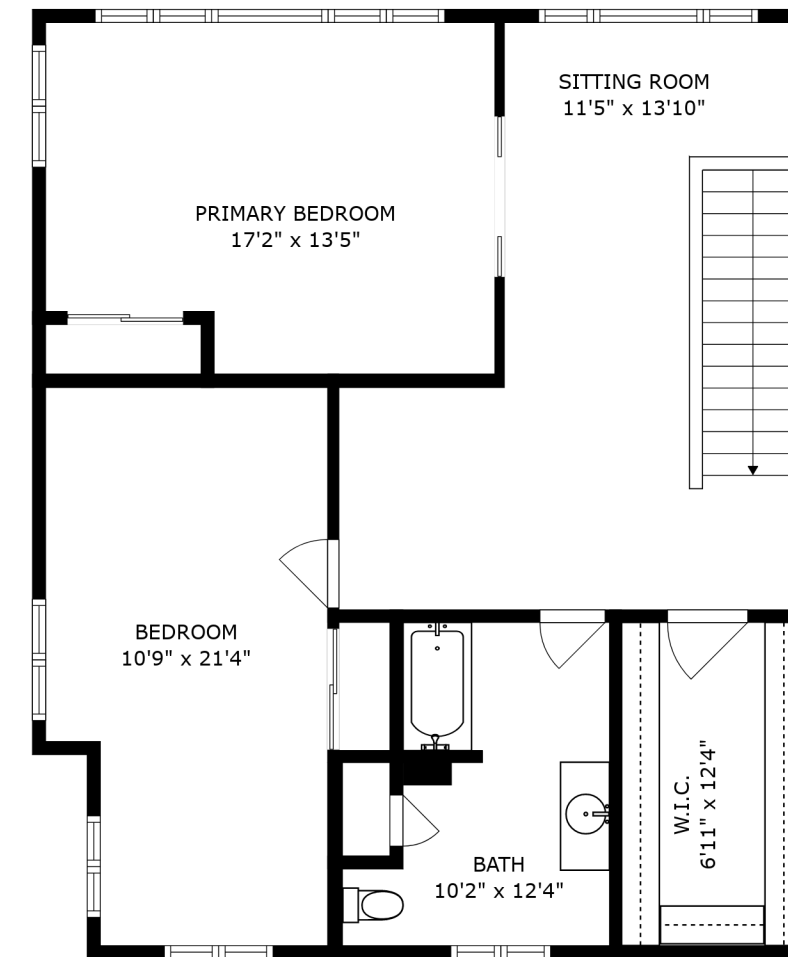

DECK
38'0" x 13'1"

SIZES AND DIMENSIONS ARE APPROXIMATE, ACTUAL MAY VARY.

SIZES AND DIMENSIONS ARE APPROXIMATE, ACTUAL MAY VARY.

ROOM
37'8" x 34'7"

SIZES AND DIMENSIONS ARE APPROXIMATE, ACTUAL MAY VARY.

DECK
38'0" x 13'1"

SIZES AND DIMENSIONS ARE APPROXIMATE, ACTUAL MAY VARY.