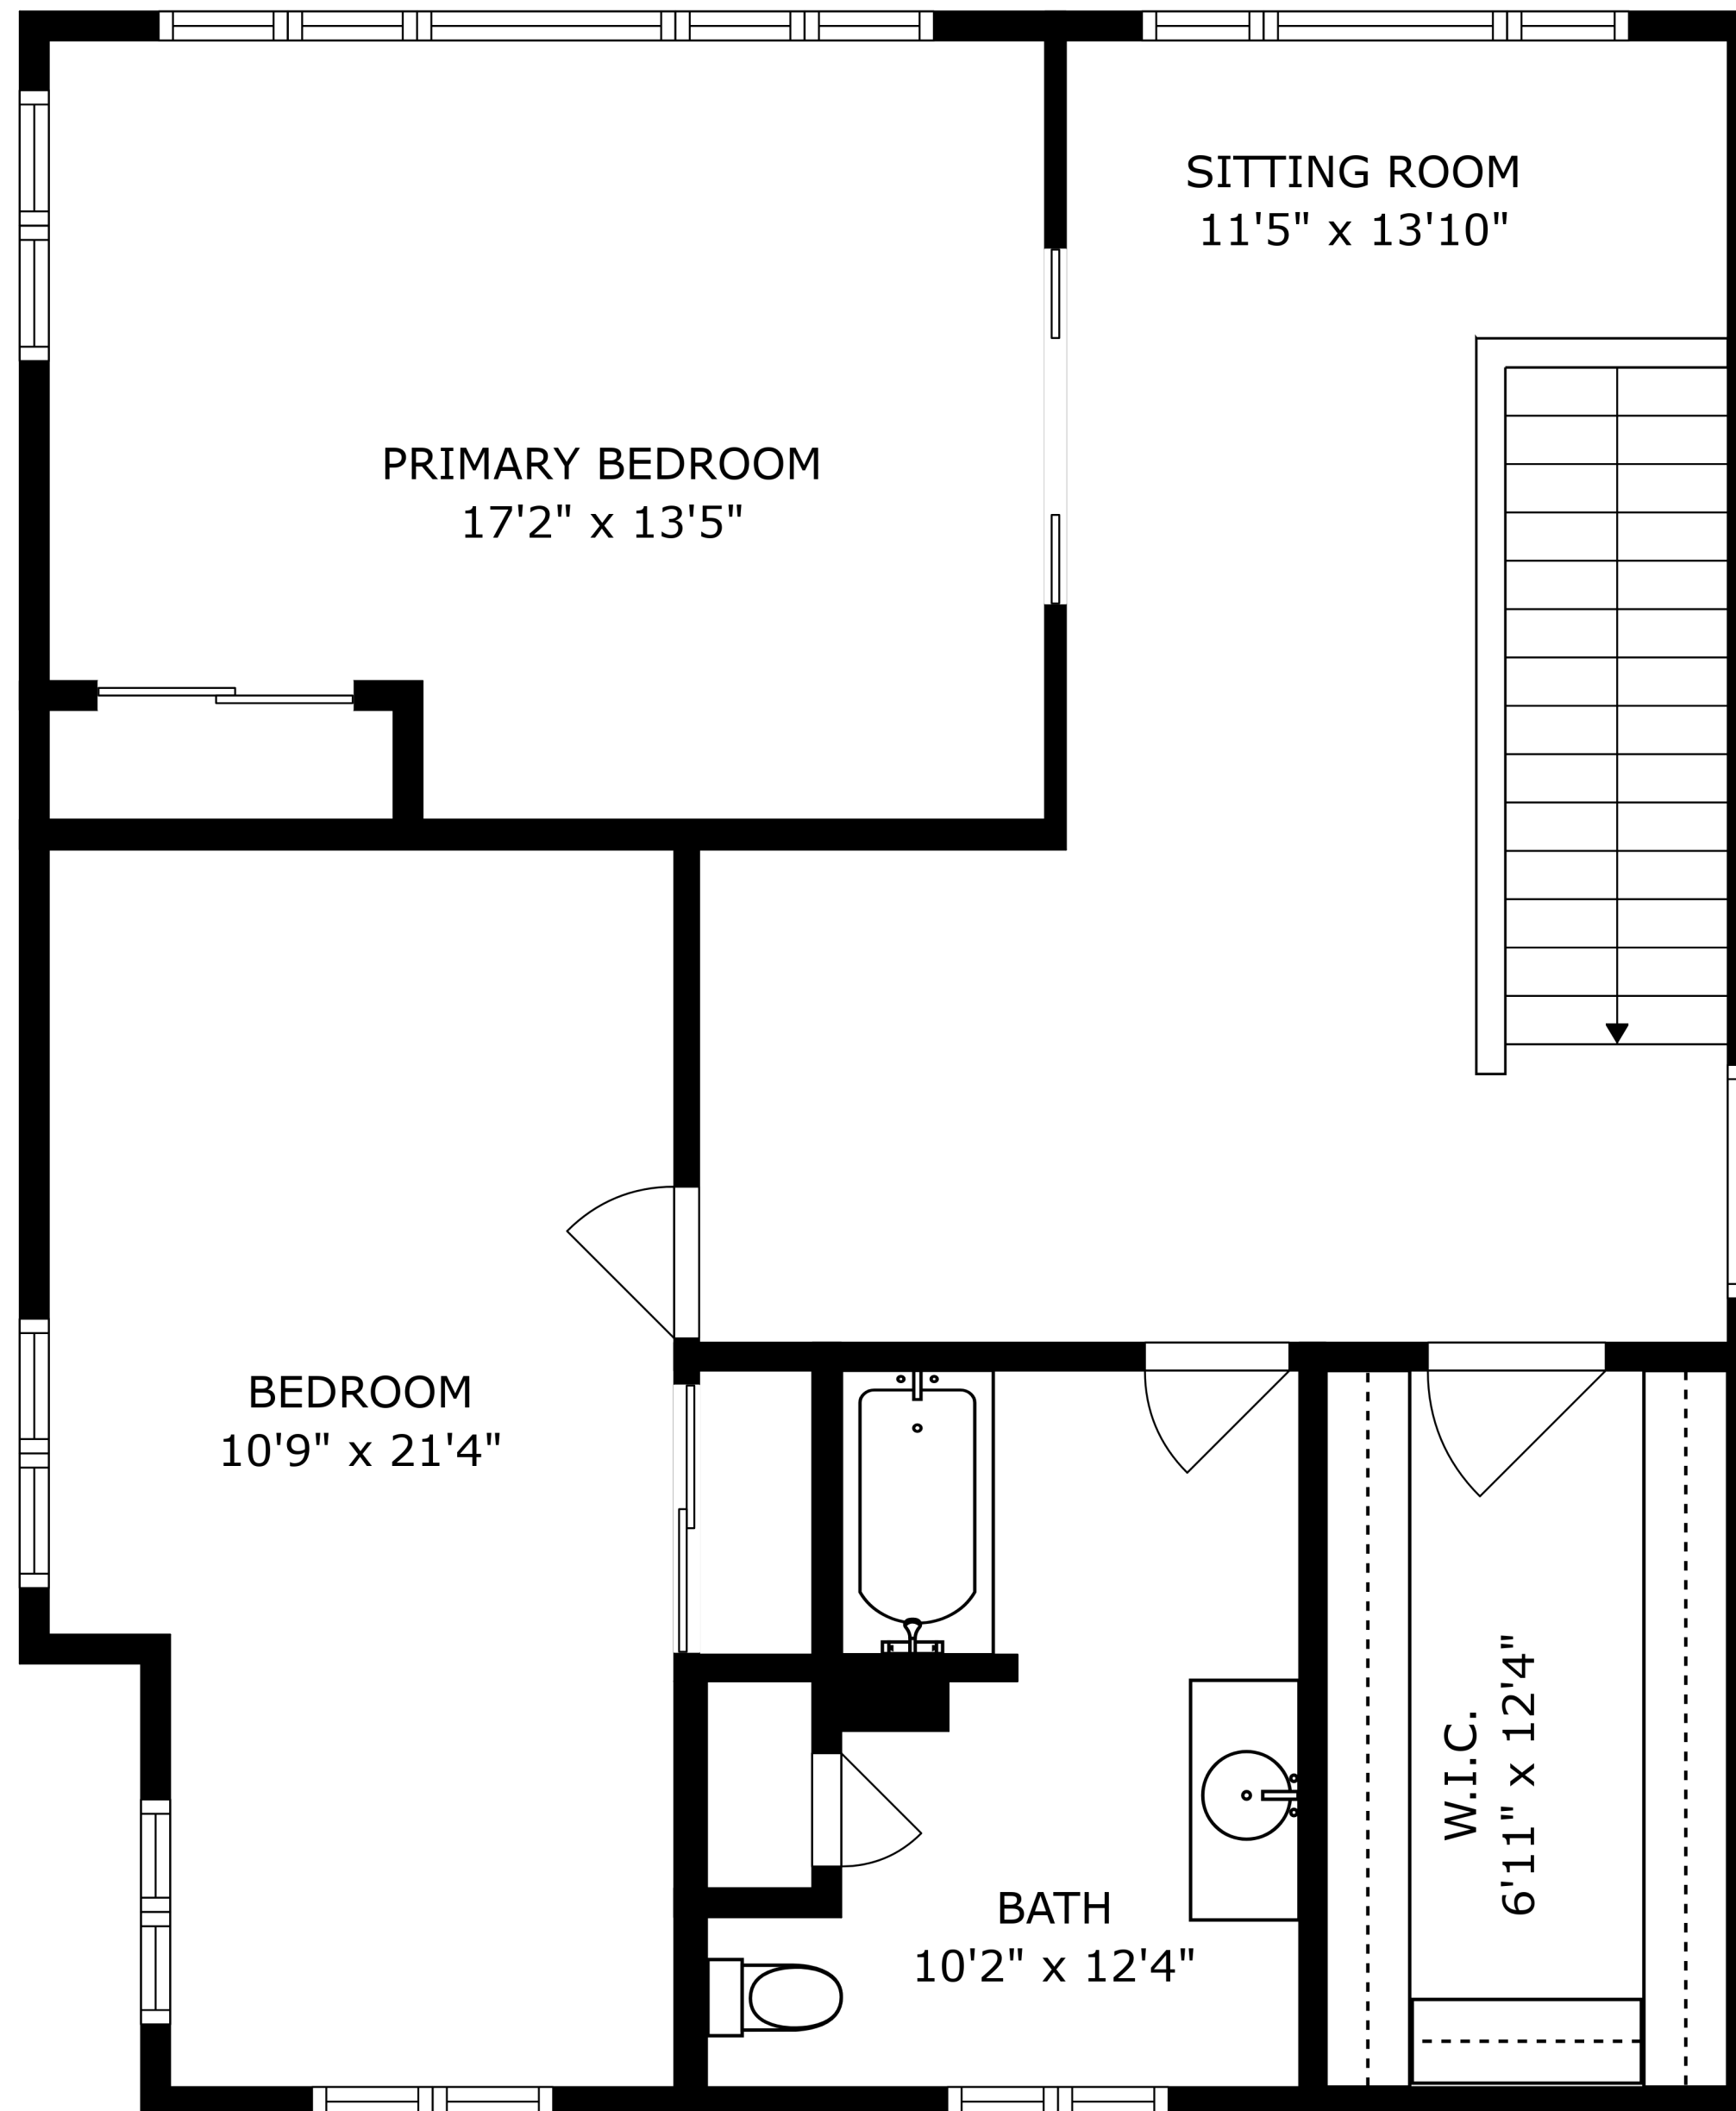

DECK
38'0" x 13'1"

SIZES AND DIMENSIONS ARE APPROXIMATE, ACTUAL MAY VARY.

SIZES AND DIMENSIONS ARE APPROXIMATE, ACTUAL MAY VARY.

ROOM
37'8" x 34'7"

SIZES AND DIMENSIONS ARE APPROXIMATE, ACTUAL MAY VARY.

DECK
38'0" x 13'1"

SIZES AND DIMENSIONS ARE APPROXIMATE, ACTUAL MAY VARY.