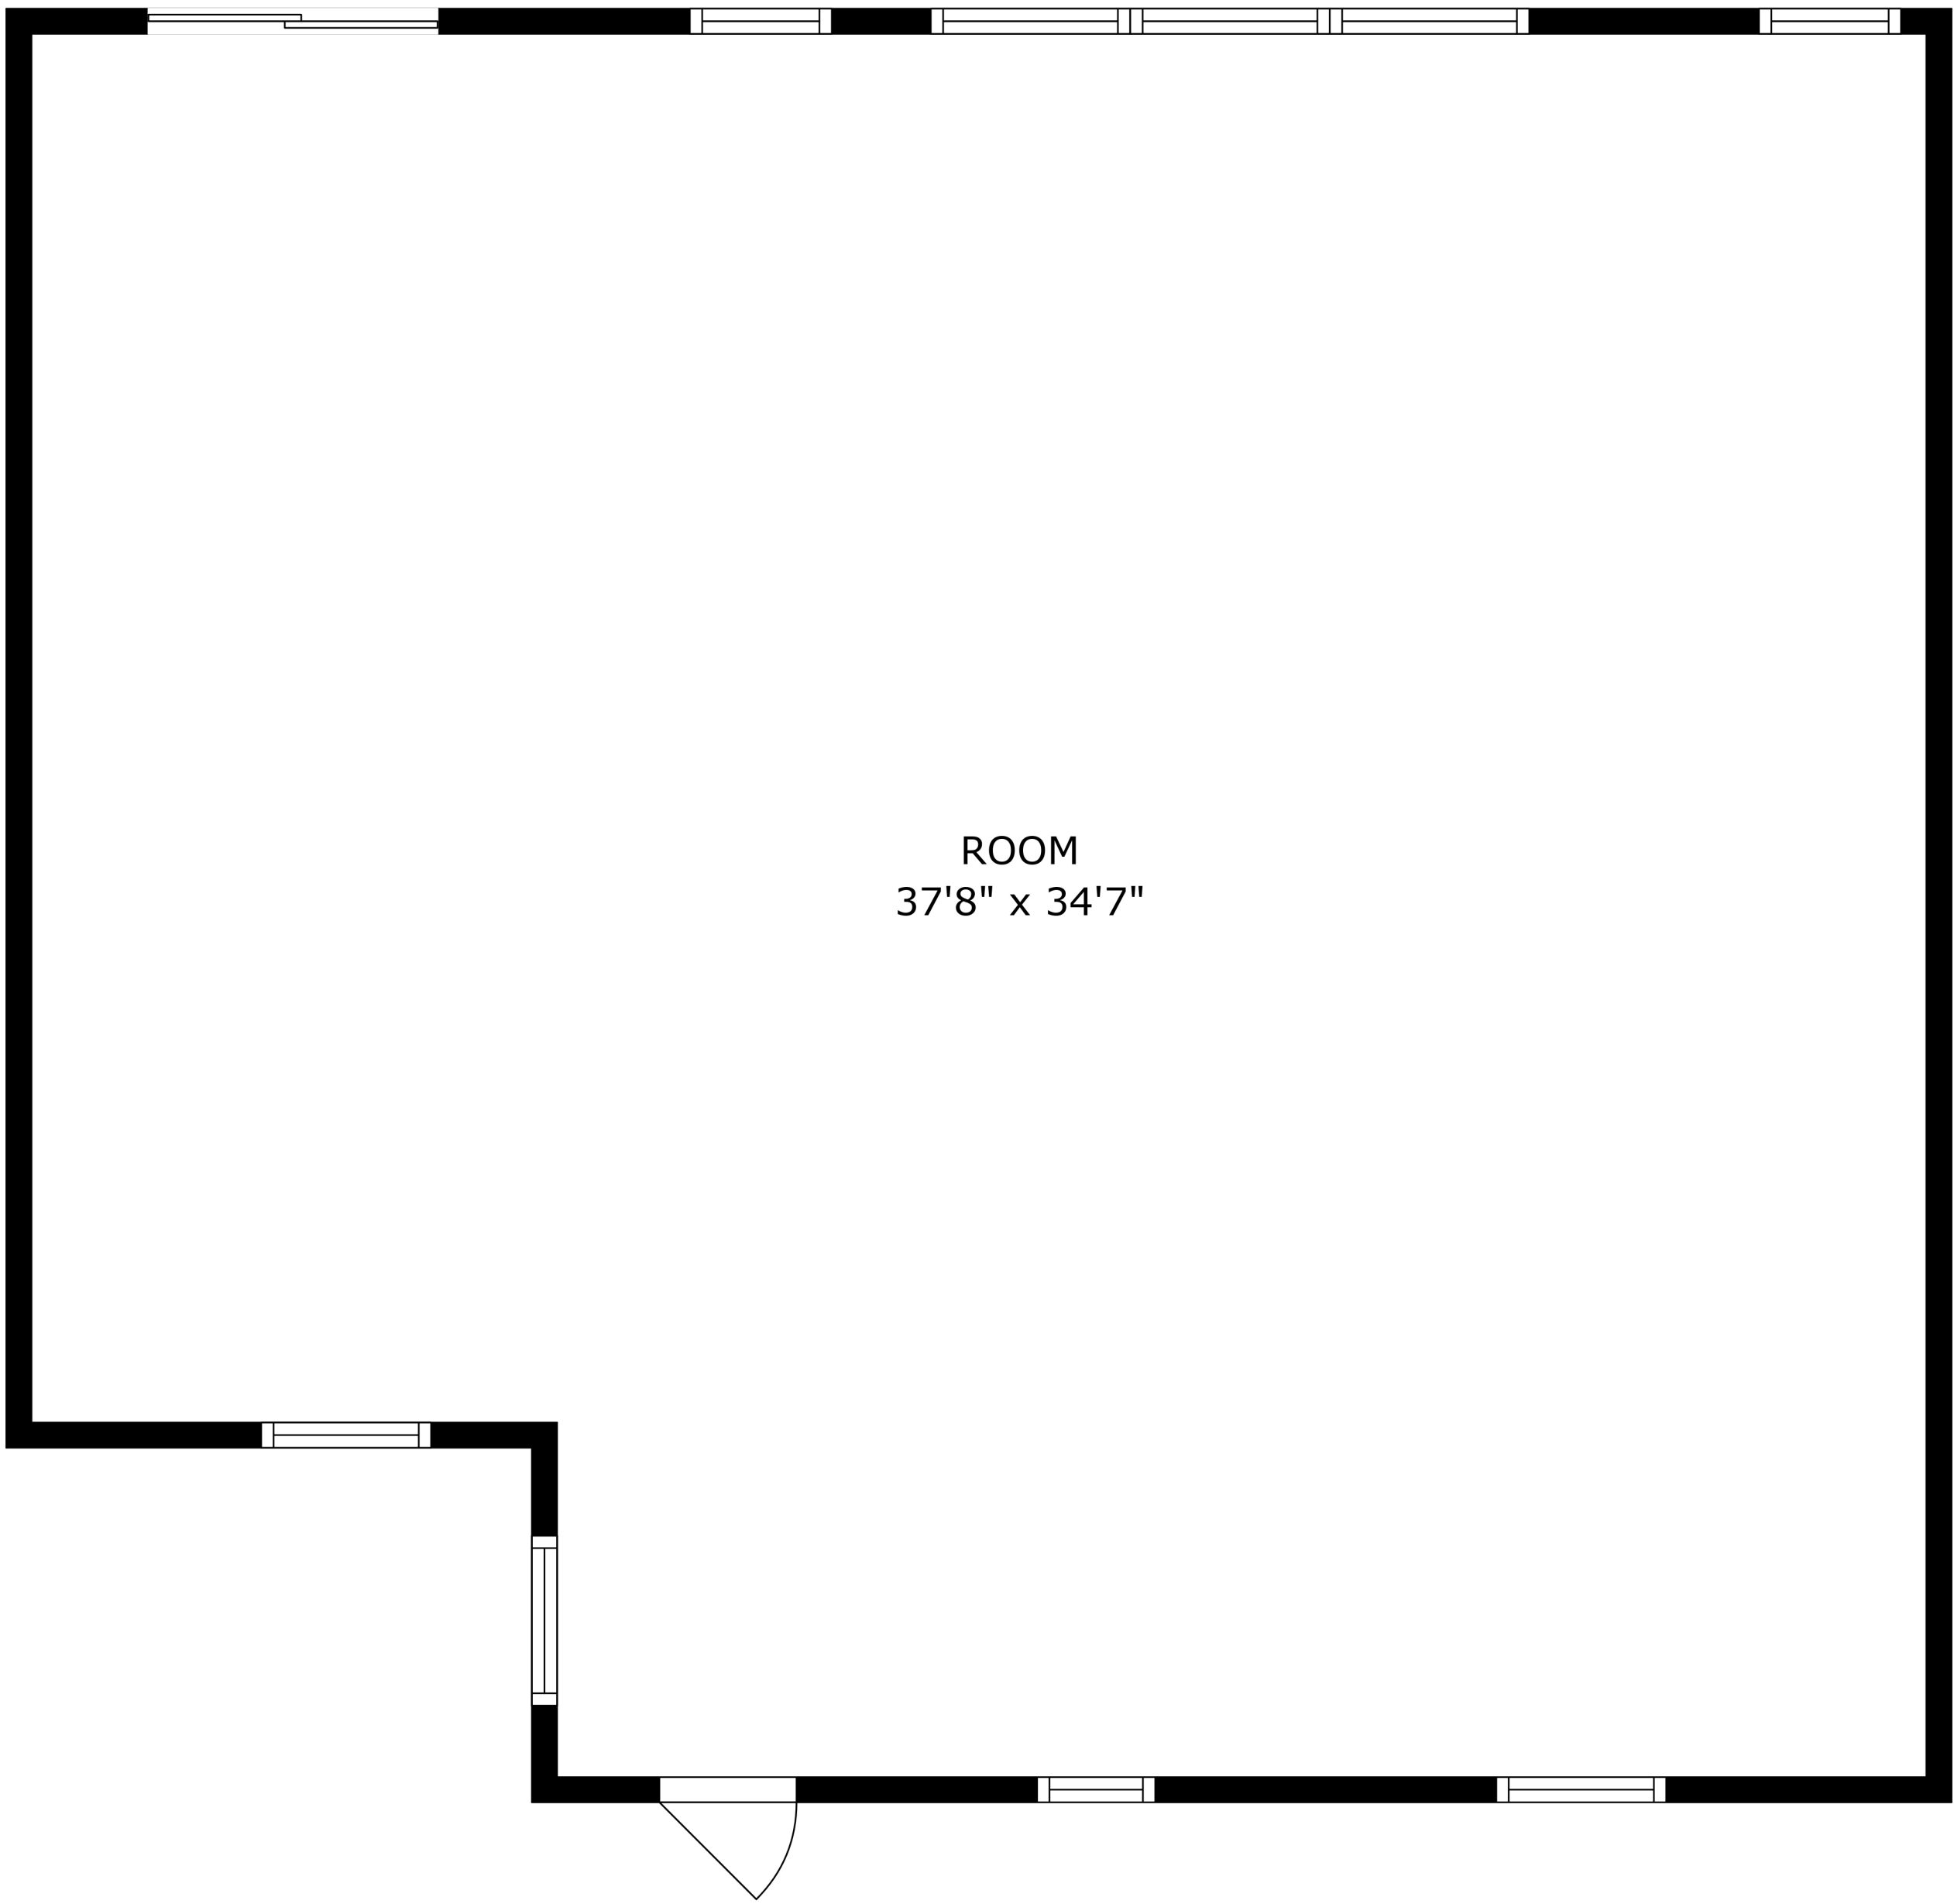

DECK
38'0" x 13'1"

SIZES AND DIMENSIONS ARE APPROXIMATE, ACTUAL MAY VARY.

SIZES AND DIMENSIONS ARE APPROXIMATE, ACTUAL MAY VARY.

ROOM
37'8" x 34'7"

SIZES AND DIMENSIONS ARE APPROXIMATE, ACTUAL MAY VARY.

DECK
38'0" x 13'1"

SIZES AND DIMENSIONS ARE APPROXIMATE, ACTUAL MAY VARY.