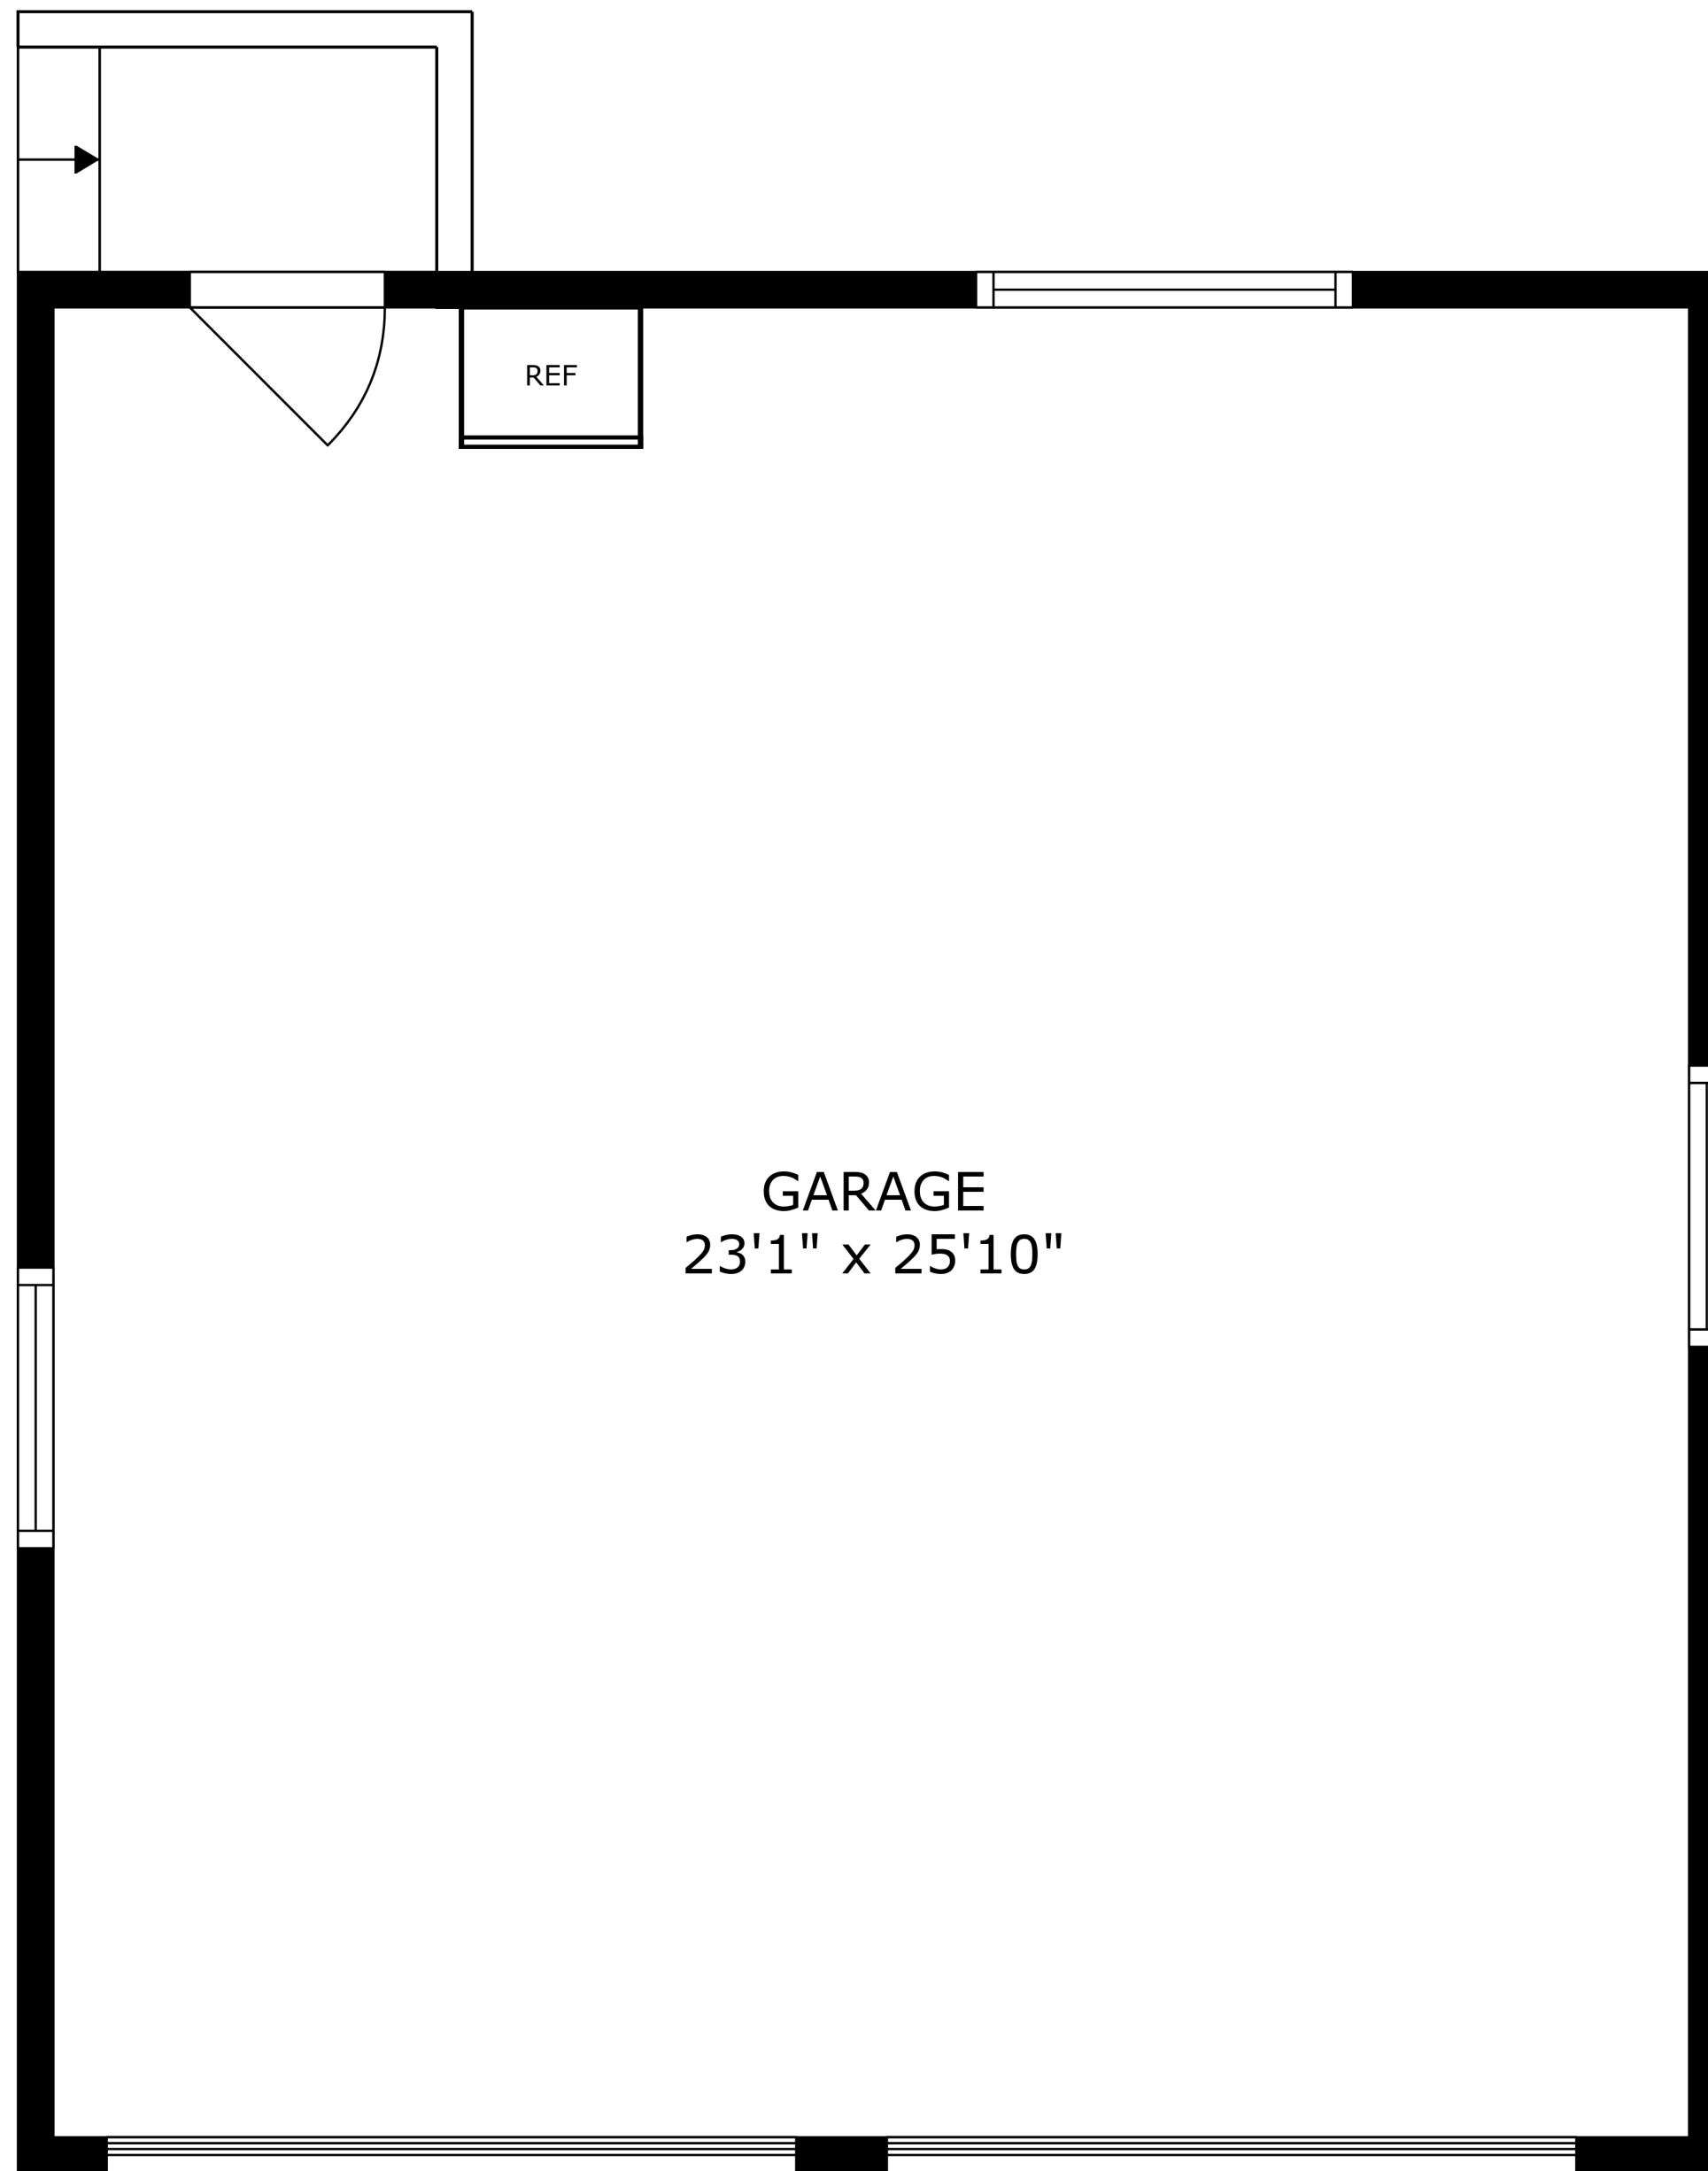

DECK
38'0" x 13'1"

SIZES AND DIMENSIONS ARE APPROXIMATE, ACTUAL MAY VARY.

SIZES AND DIMENSIONS ARE APPROXIMATE, ACTUAL MAY VARY.

ROOM
37'8" x 34'7"

SIZES AND DIMENSIONS ARE APPROXIMATE, ACTUAL MAY VARY.

DECK
38'0" x 13'1"

SIZES AND DIMENSIONS ARE APPROXIMATE, ACTUAL MAY VARY.