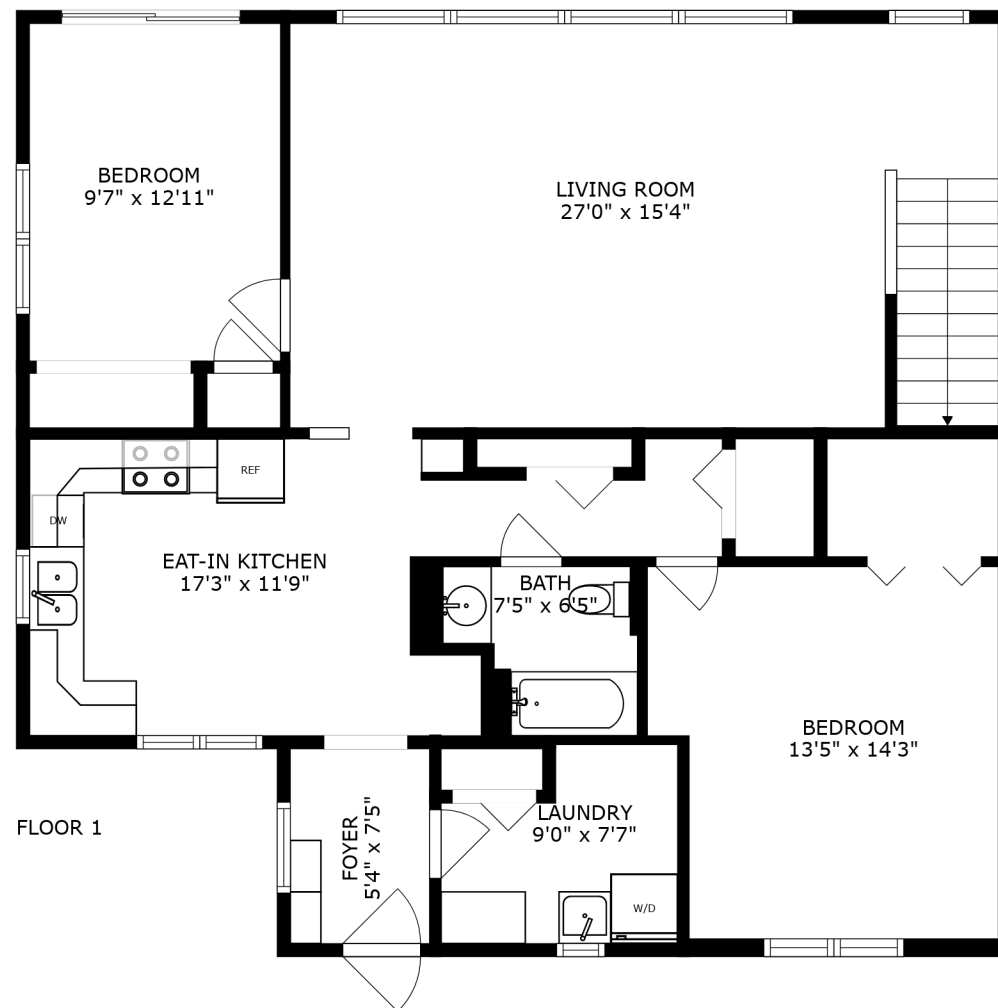

DECK
38'0" x 13'1"

SIZES AND DIMENSIONS ARE APPROXIMATE, ACTUAL MAY VARY.

SIZES AND DIMENSIONS ARE APPROXIMATE, ACTUAL MAY VARY.

ROOM
37'8" x 34'7"

SIZES AND DIMENSIONS ARE APPROXIMATE, ACTUAL MAY VARY.

DECK
38'0" x 13'1"

SIZES AND DIMENSIONS ARE APPROXIMATE, ACTUAL MAY VARY.