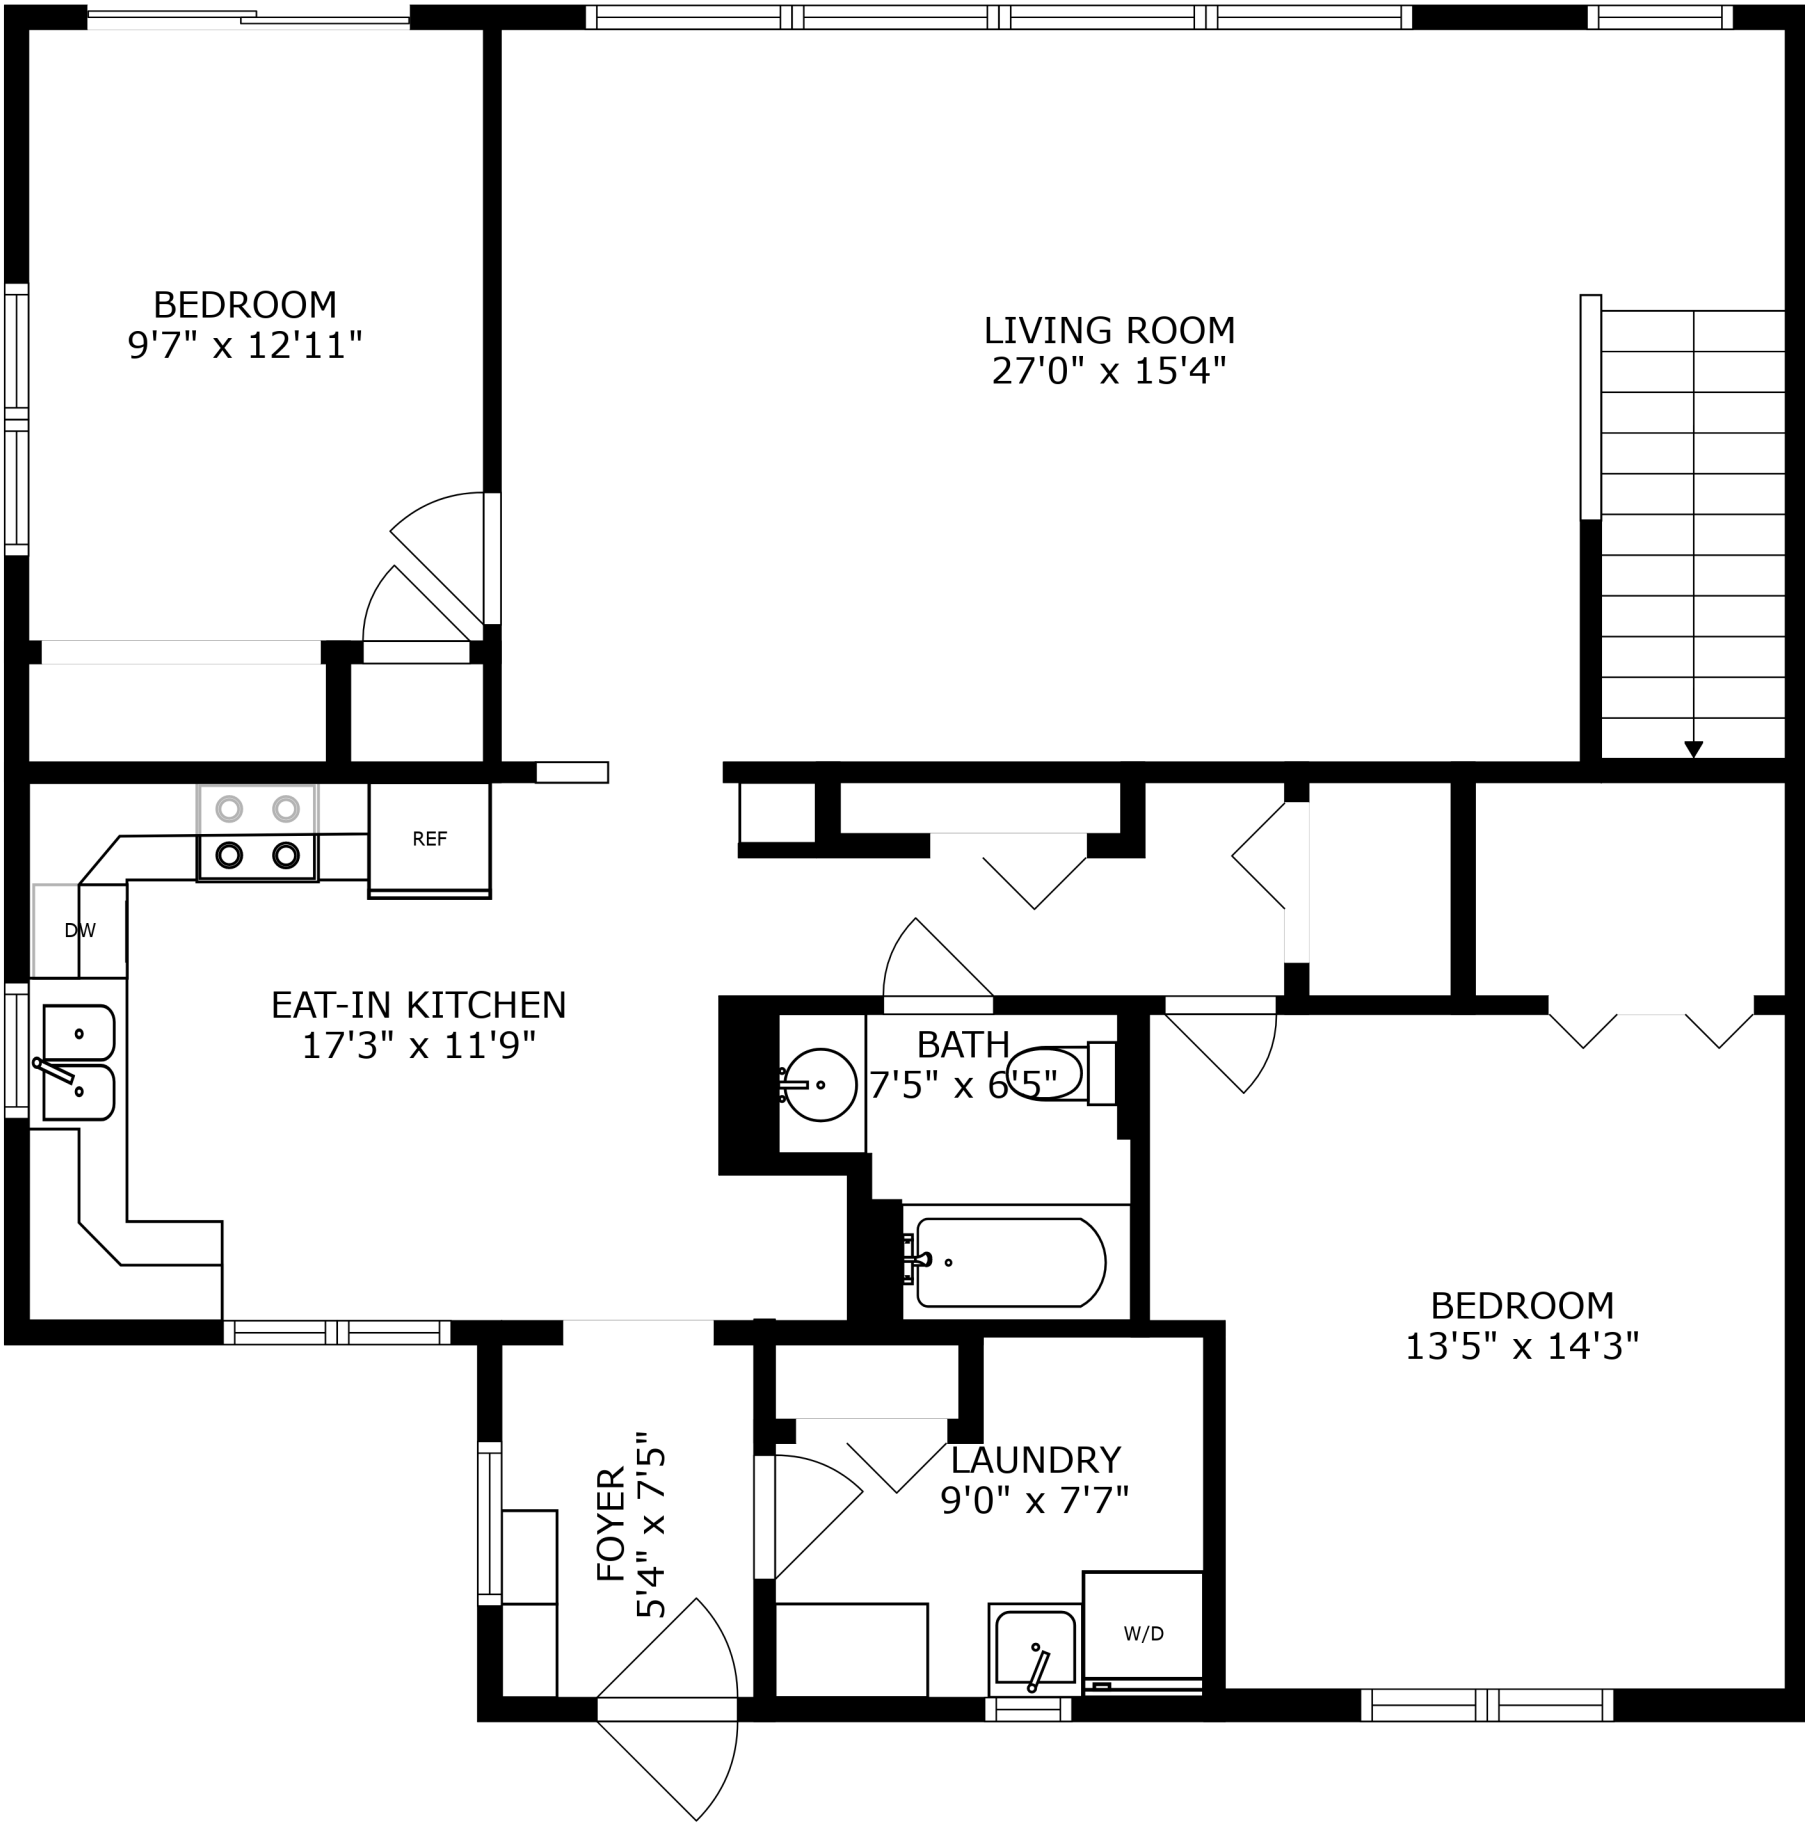

DECK
38'0" x 13'1"

SIZES AND DIMENSIONS ARE APPROXIMATE, ACTUAL MAY VARY.

SIZES AND DIMENSIONS ARE APPROXIMATE, ACTUAL MAY VARY.

ROOM
37'8" x 34'7"

SIZES AND DIMENSIONS ARE APPROXIMATE, ACTUAL MAY VARY.

DECK
38'0" x 13'1"

SIZES AND DIMENSIONS ARE APPROXIMATE, ACTUAL MAY VARY.