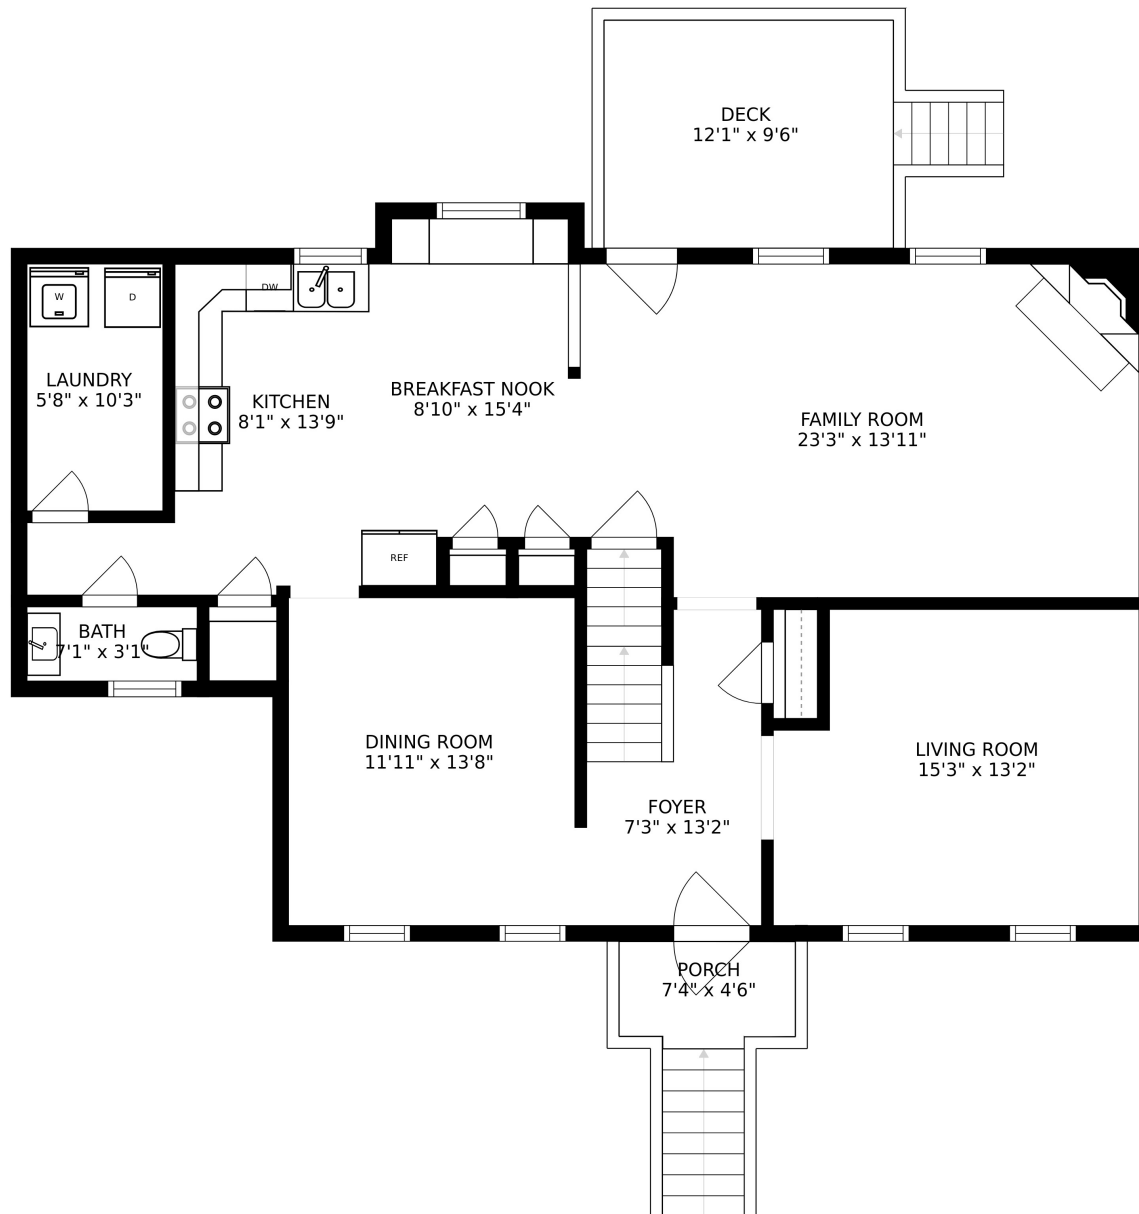

SIZES AND DIMENSIONS ARE APPROXIMATE, ACTUAL MAY VARY.

SIZES AND DIMENSIONS ARE APPROXIMATE, ACTUAL MAY VARY.

SIZES AND DIMENSIONS ARE APPROXIMATE, ACTUAL MAY VARY.

BASEMENT
26'5" x 27'6"

GARAGE
19'2" x 27'6"

REF

SIZES AND DIMENSIONS ARE APPROXIMATE, ACTUAL MAY VARY.