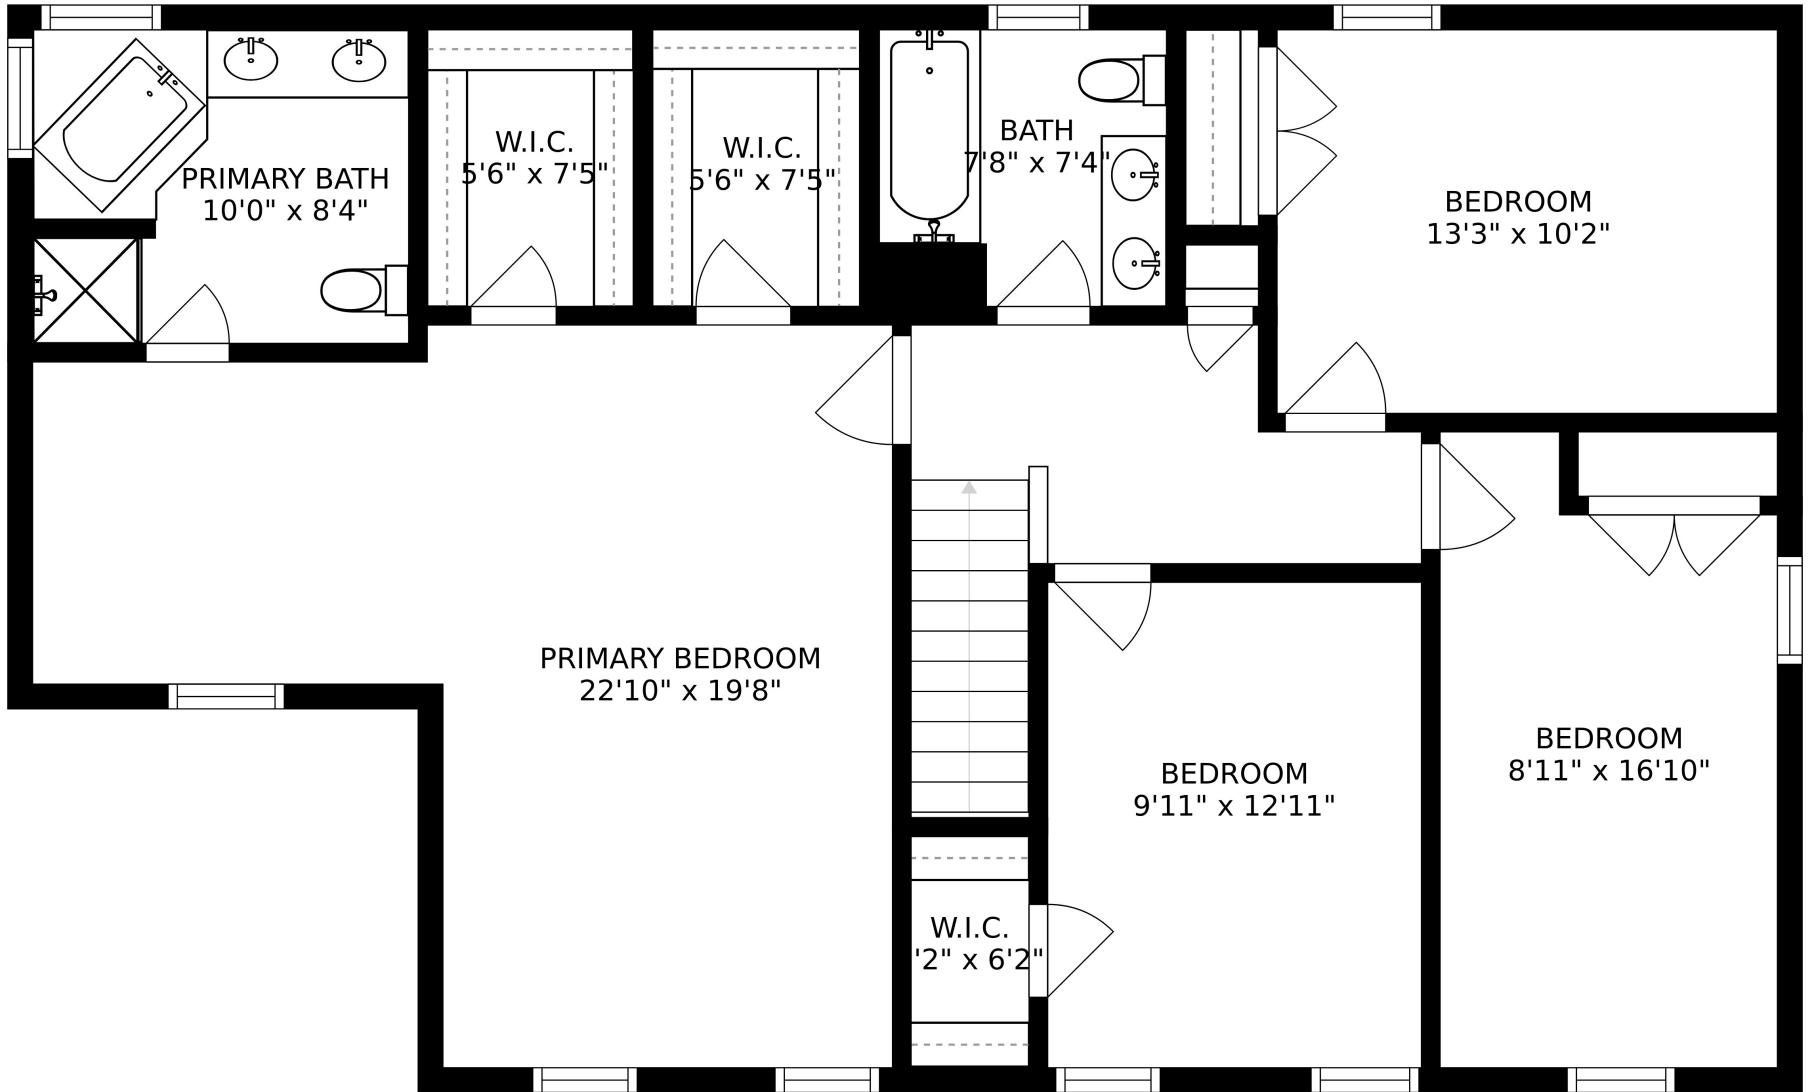

SIZES AND DIMENSIONS ARE APPROXIMATE, ACTUAL MAY VARY.

SIZES AND DIMENSIONS ARE APPROXIMATE, ACTUAL MAY VARY.

SIZES AND DIMENSIONS ARE APPROXIMATE, ACTUAL MAY VARY.

BASEMENT
26'5" x 27'6"

GARAGE
19'2" x 27'6"

REF

SIZES AND DIMENSIONS ARE APPROXIMATE, ACTUAL MAY VARY.