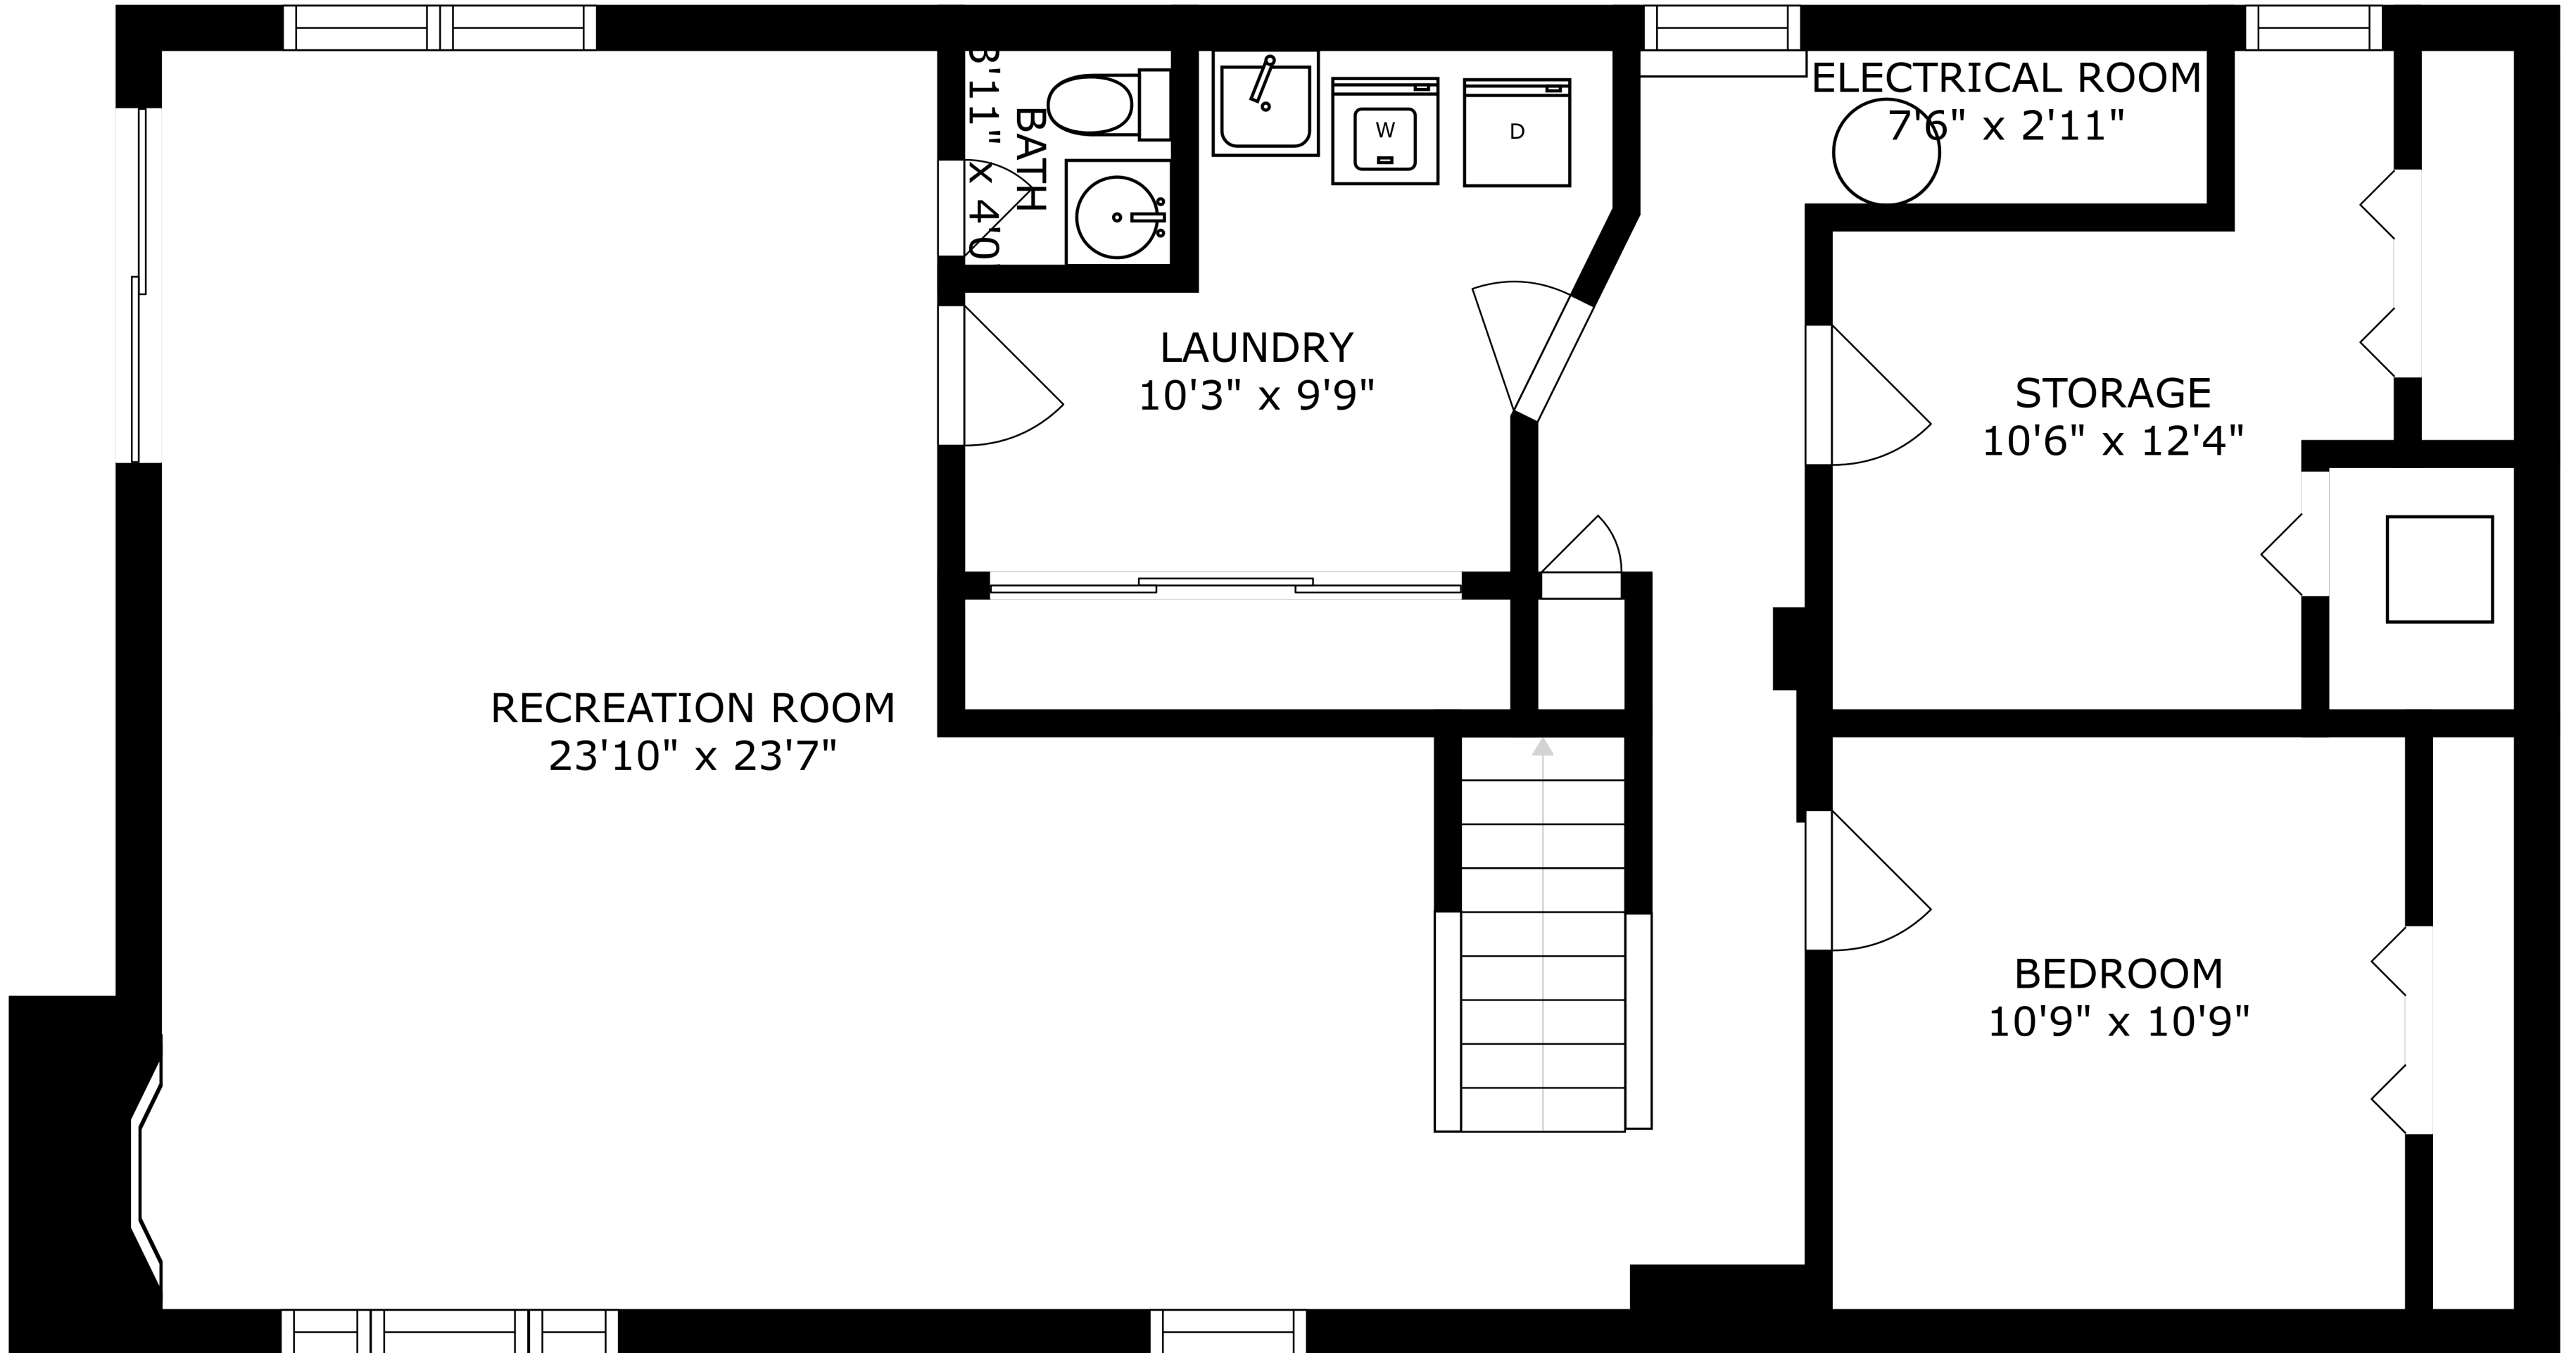

SIZES AND DIMENSIONS ARE APPROXIMATE, ACTUAL MAY VARY.

SIZES AND DIMENSIONS ARE APPROXIMATE, ACTUAL MAY VARY.

RECREATION ROOM
23'10" x 23'7"

BATH
8'11" x 4'0"

LAUNDRY
10'3" x 9'9"

ELECTRICAL ROOM
7'6" x 2'11"

STORAGE
10'6" x 12'4"

BEDROOM
10'9" x 10'9"