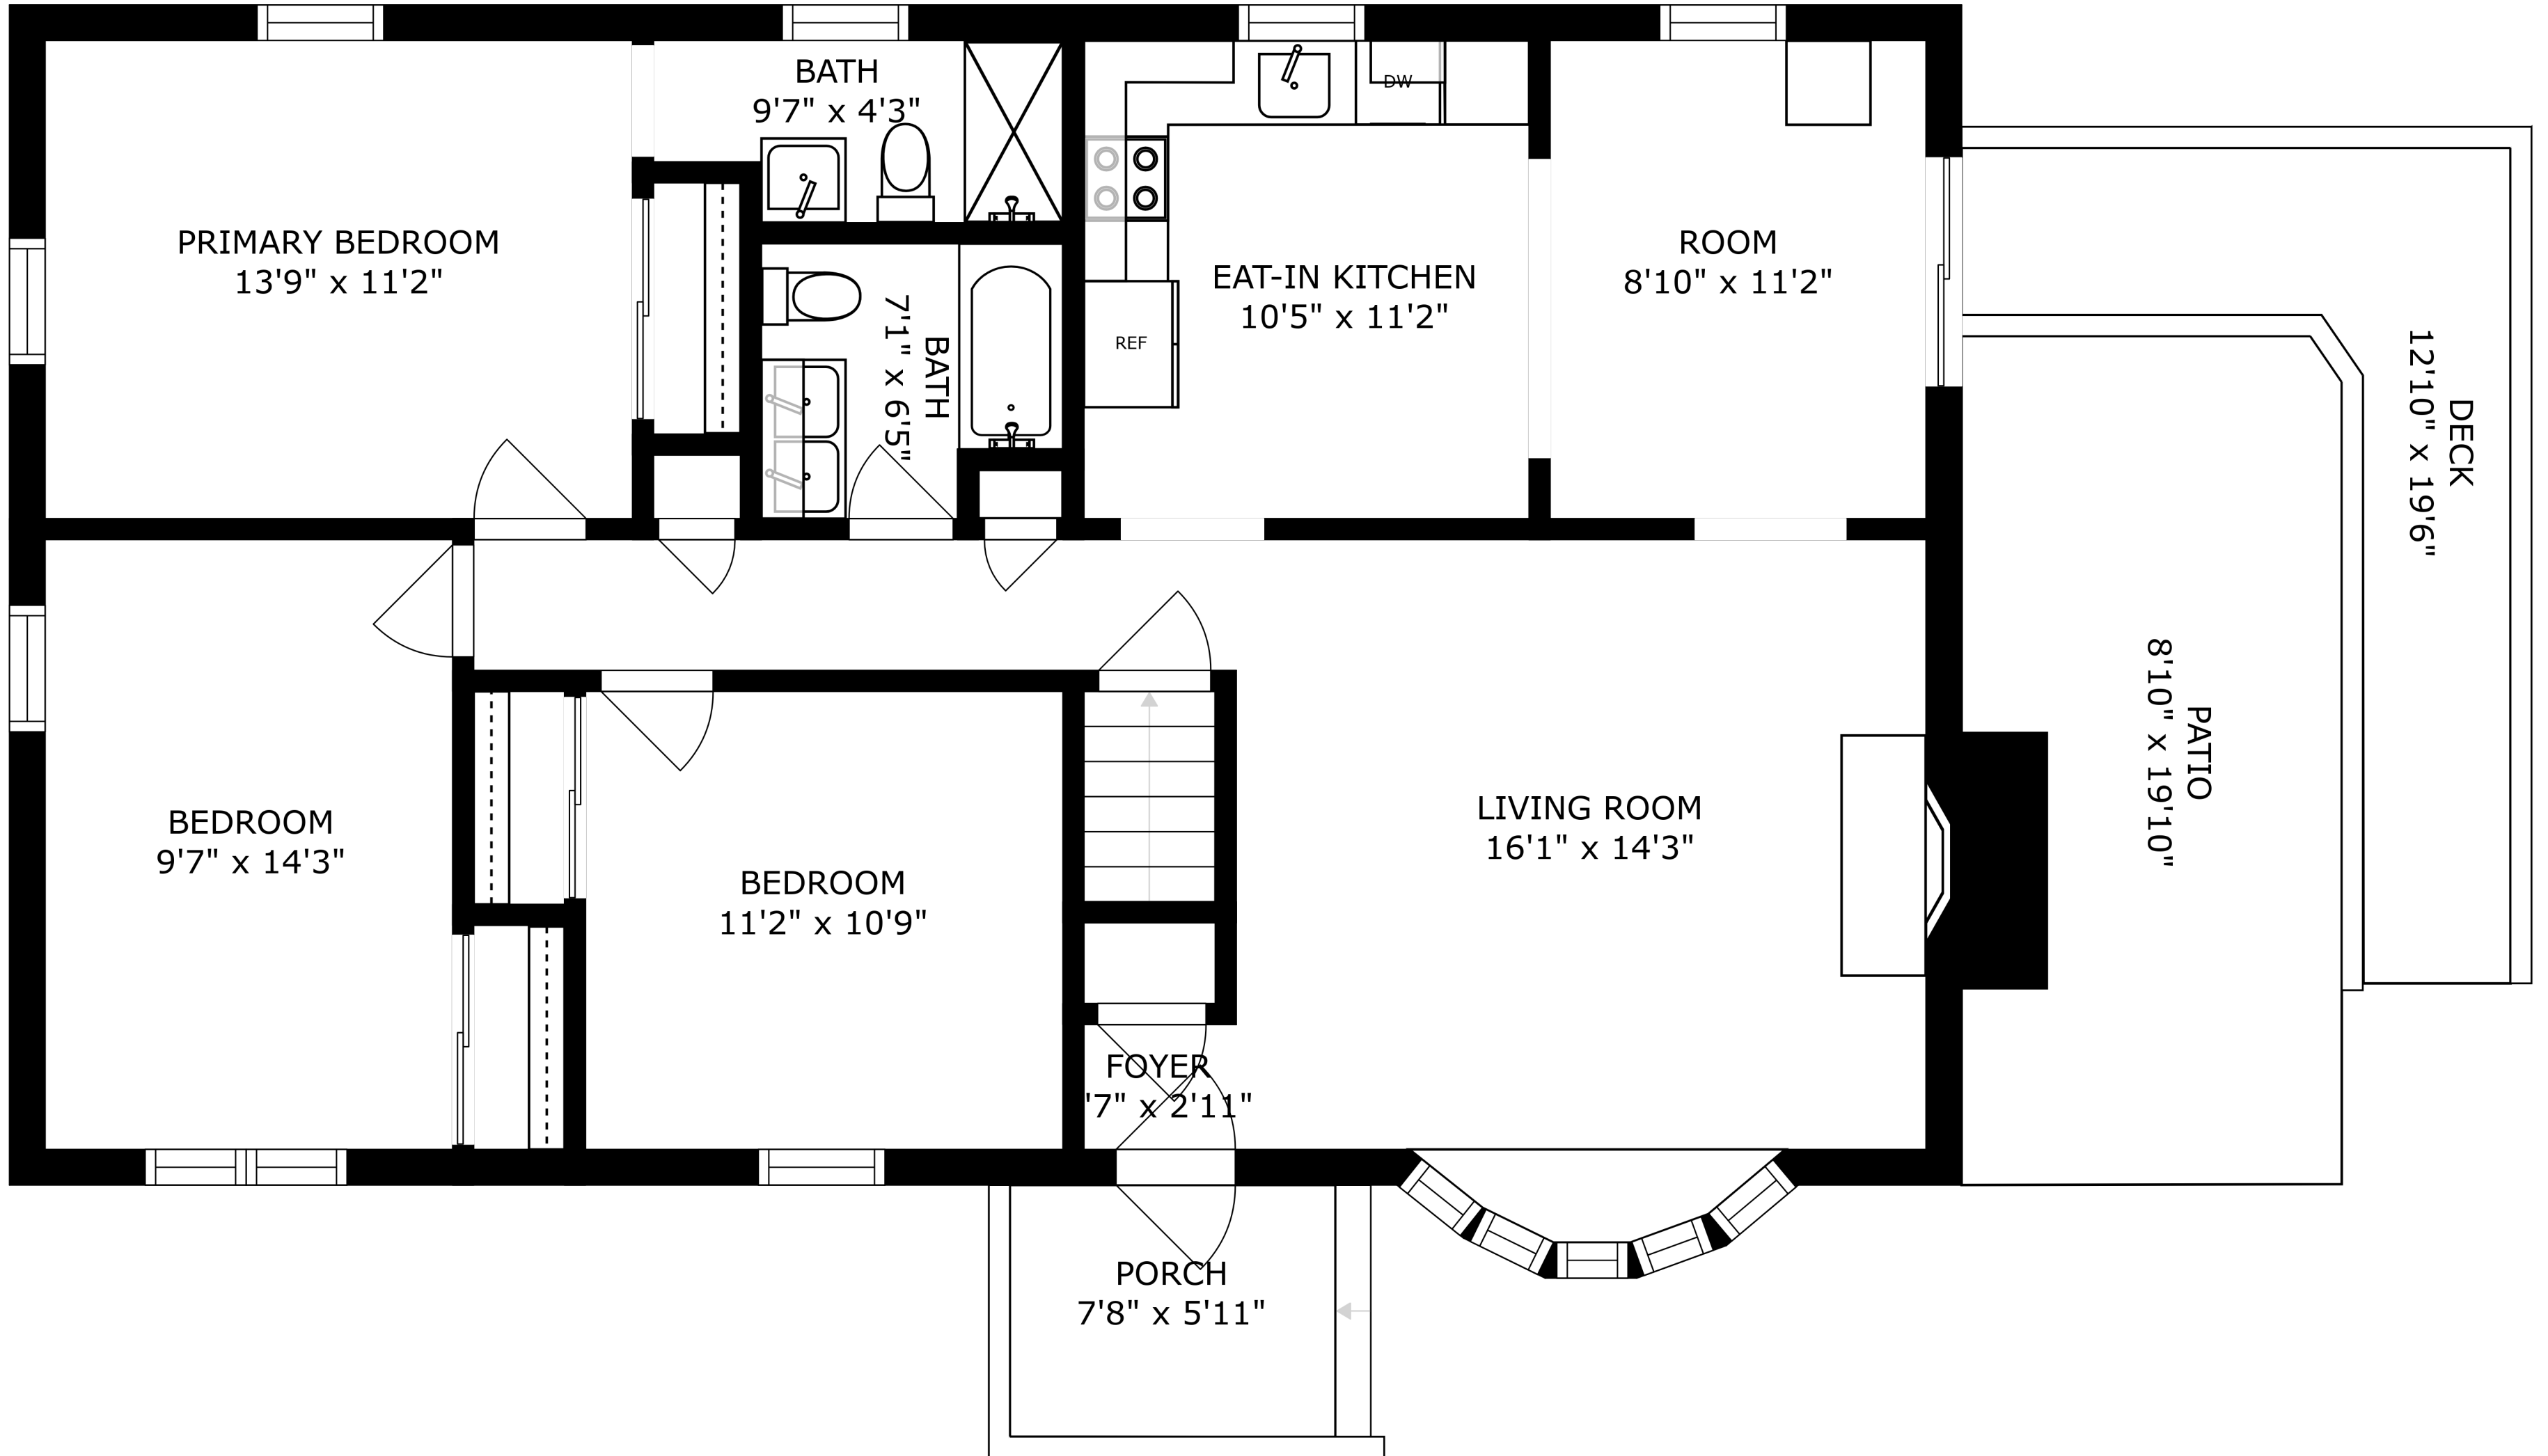

SIZES AND DIMENSIONS ARE APPROXIMATE, ACTUAL MAY VARY.

SIZES AND DIMENSIONS ARE APPROXIMATE, ACTUAL MAY VARY.

RECREATION ROOM
23'10" x 23'7"

BATH
8'11" x 4'0"

LAUNDRY
10'3" x 9'9"

ELECTRICAL ROOM
7'6" x 2'11"

STORAGE
10'6" x 12'4"

BEDROOM
10'9" x 10'9"