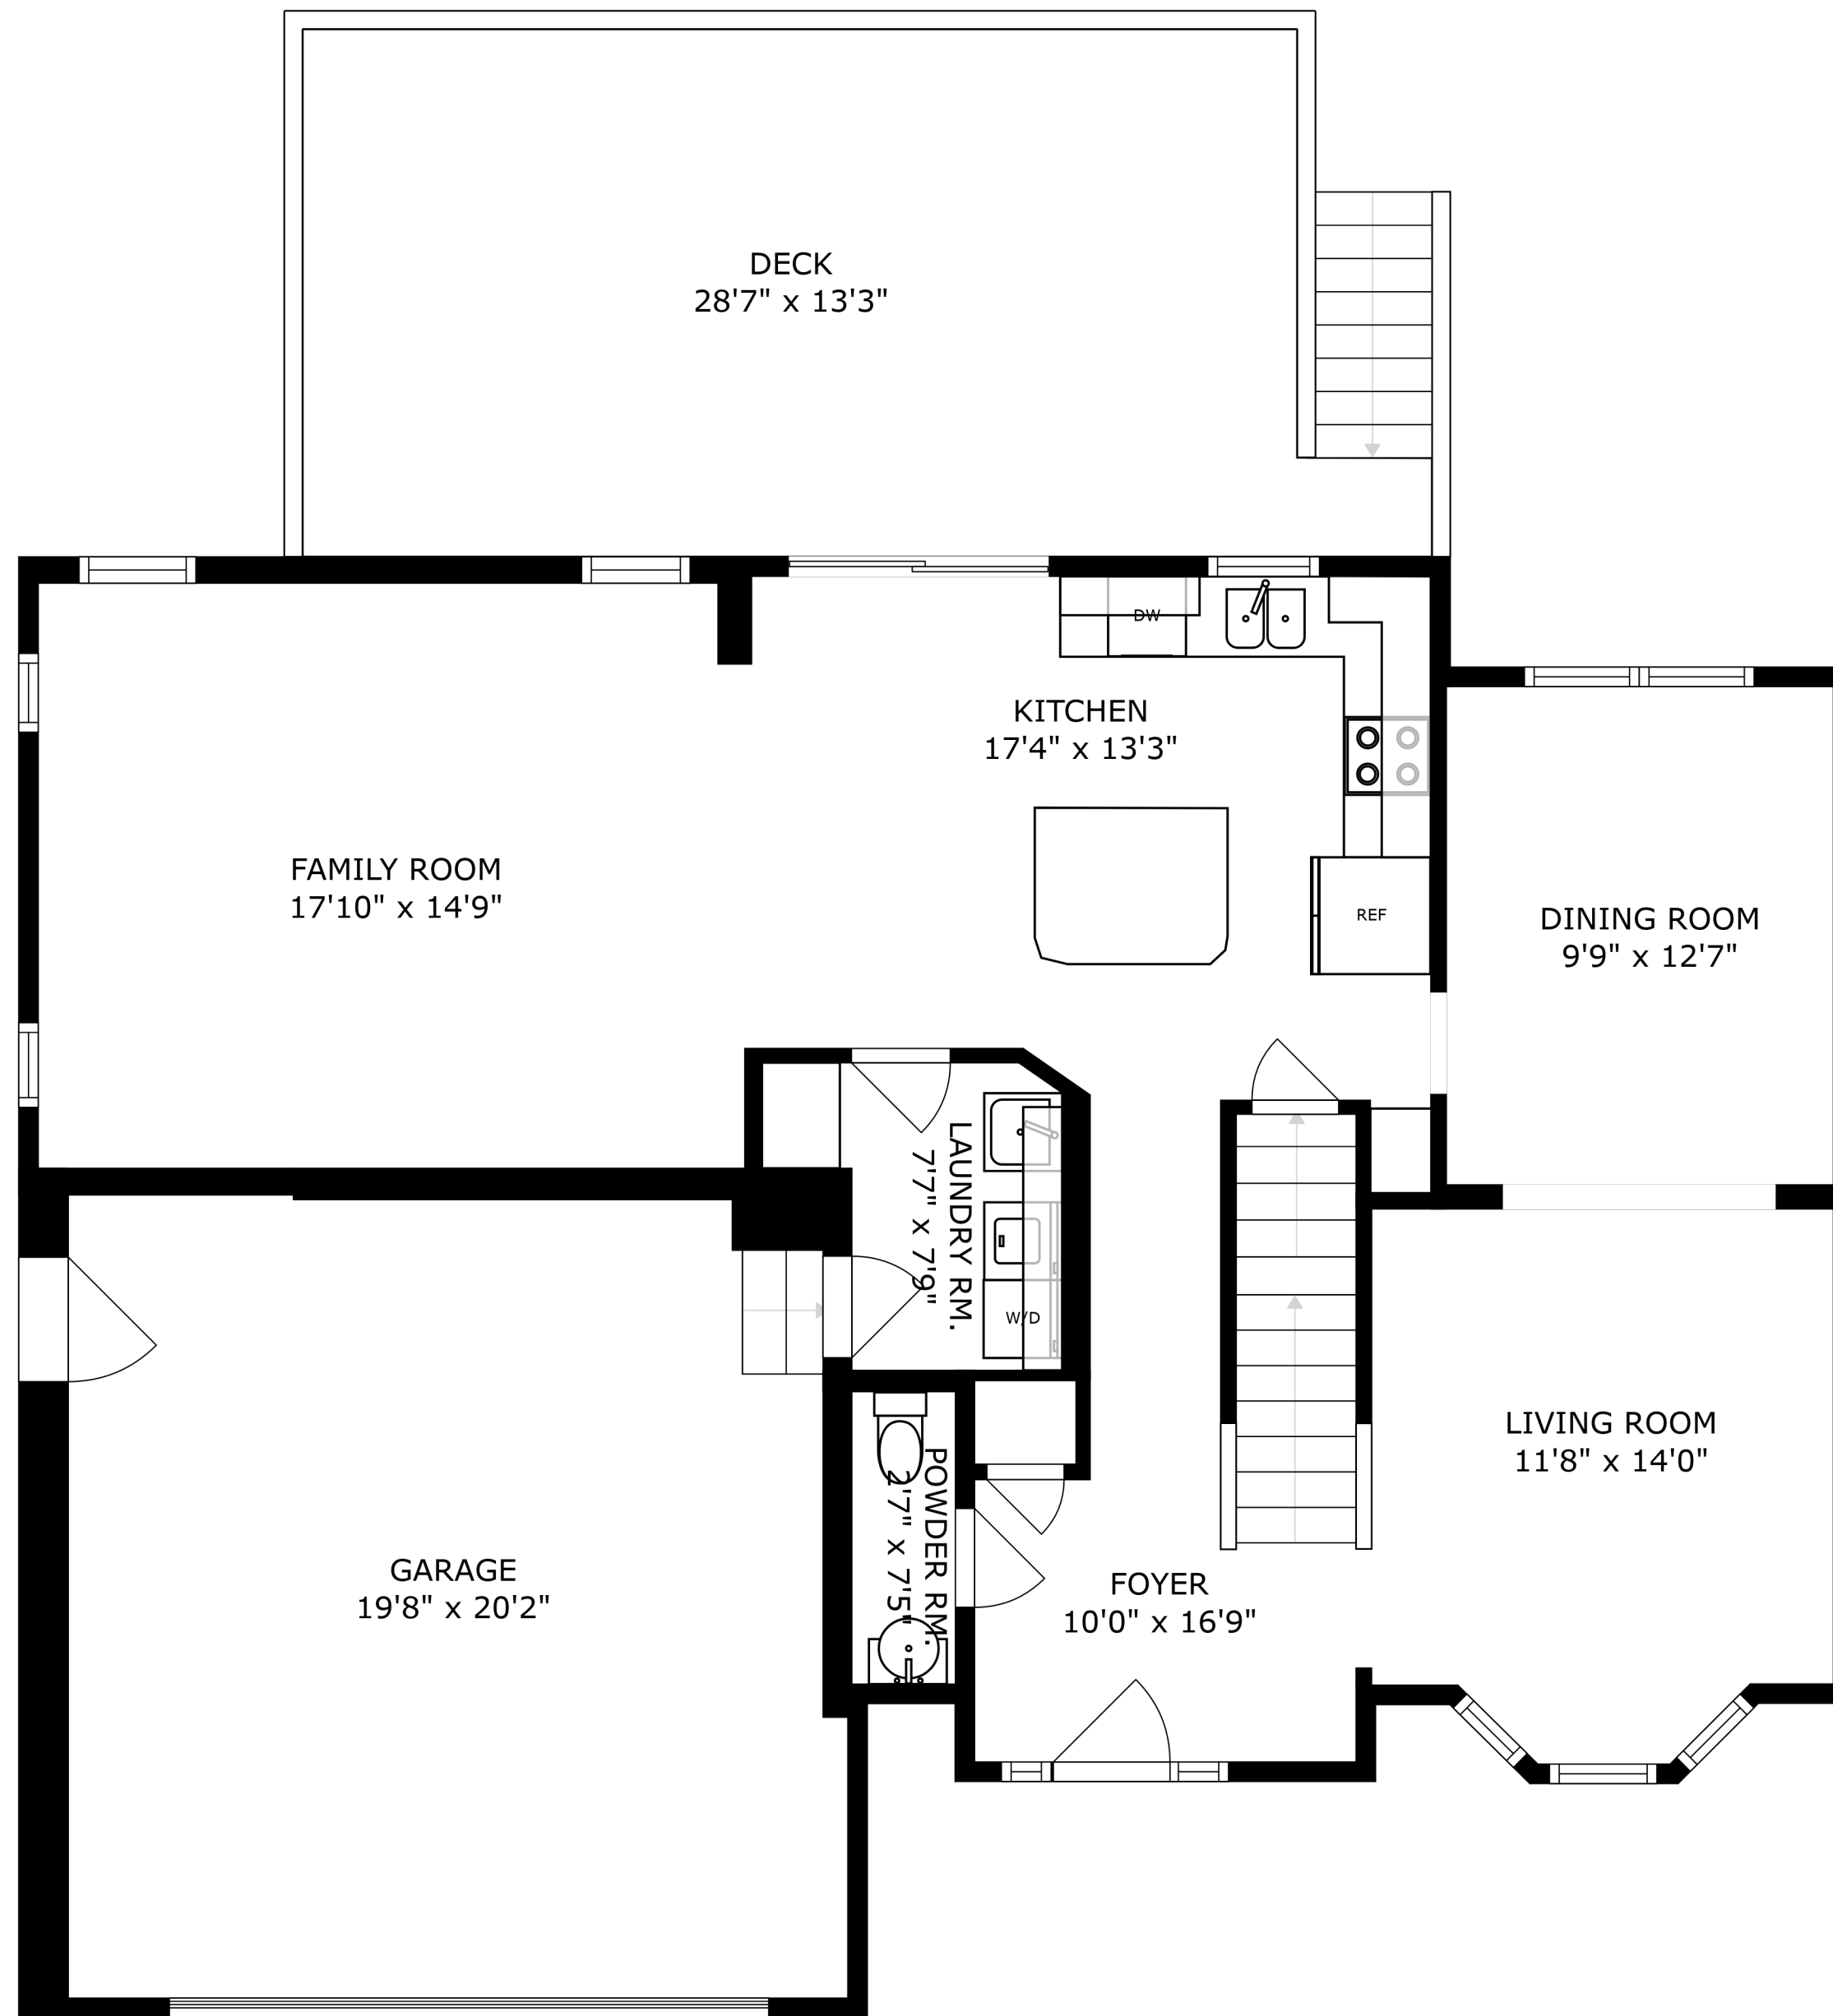

FLOOR 2

FLOOR 3

FLOOR 1

SIZES AND DIMENSIONS ARE APPROXIMATE, ACTUAL MAY VARY.

SIZES AND DIMENSIONS ARE APPROXIMATE, ACTUAL MAY VARY.

SIZES AND DIMENSIONS ARE APPROXIMATE, ACTUAL MAY VARY.

STORAGE/UTILITY ROOM  
24'9" x 18'4"

RECREATION ROOM  
18'11" x 26'4"

BATH  
4'9" x 7'10"

SIZES AND DIMENSIONS ARE APPROXIMATE, ACTUAL MAY VARY.