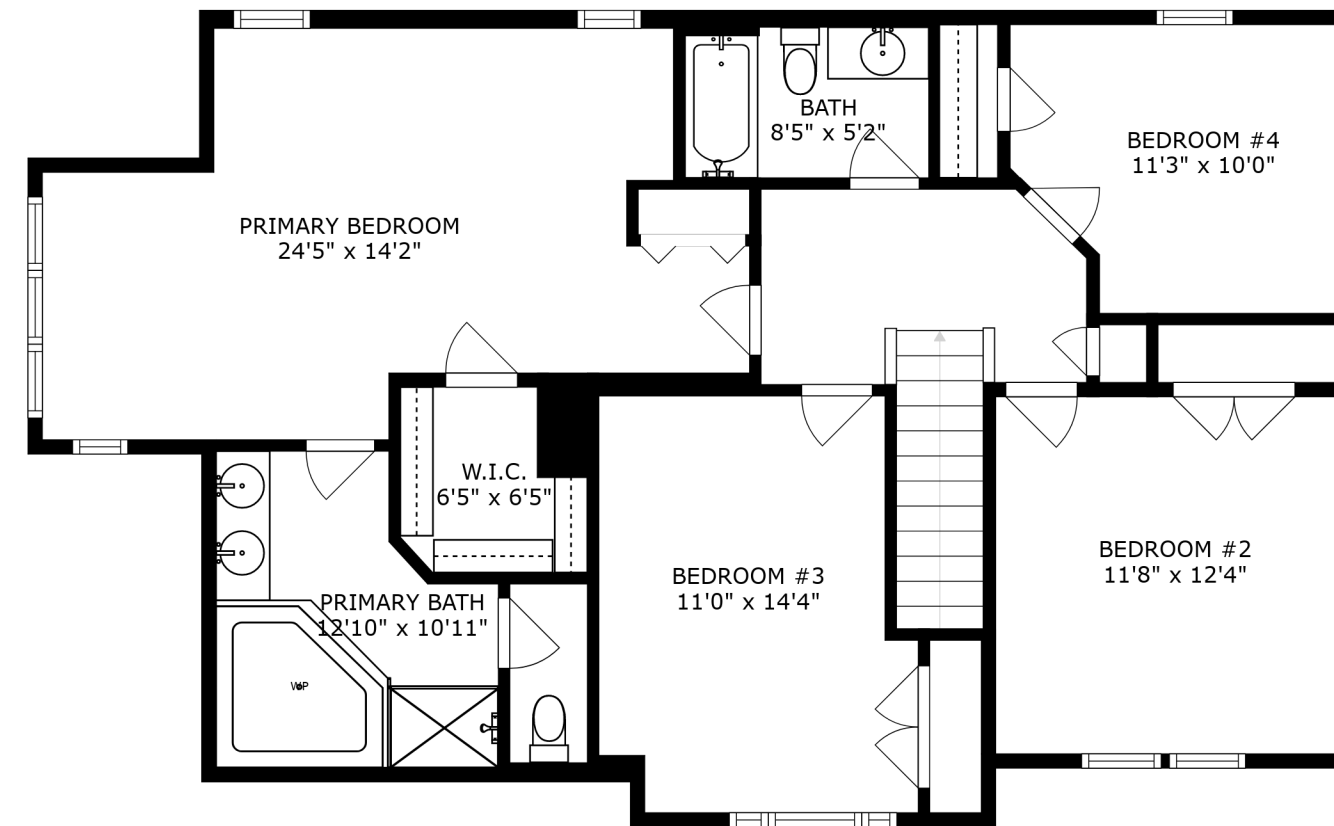

FLOOR 2

FLOOR 3

FLOOR 1

SIZES AND DIMENSIONS ARE APPROXIMATE, ACTUAL MAY VARY.

SIZES AND DIMENSIONS ARE APPROXIMATE, ACTUAL MAY VARY.

SIZES AND DIMENSIONS ARE APPROXIMATE, ACTUAL MAY VARY.

STORAGE/UTILITY ROOM  
24'9" x 18'4"

RECREATION ROOM  
18'11" x 26'4"

BATH  
4'9" x 7'10"

SIZES AND DIMENSIONS ARE APPROXIMATE, ACTUAL MAY VARY.