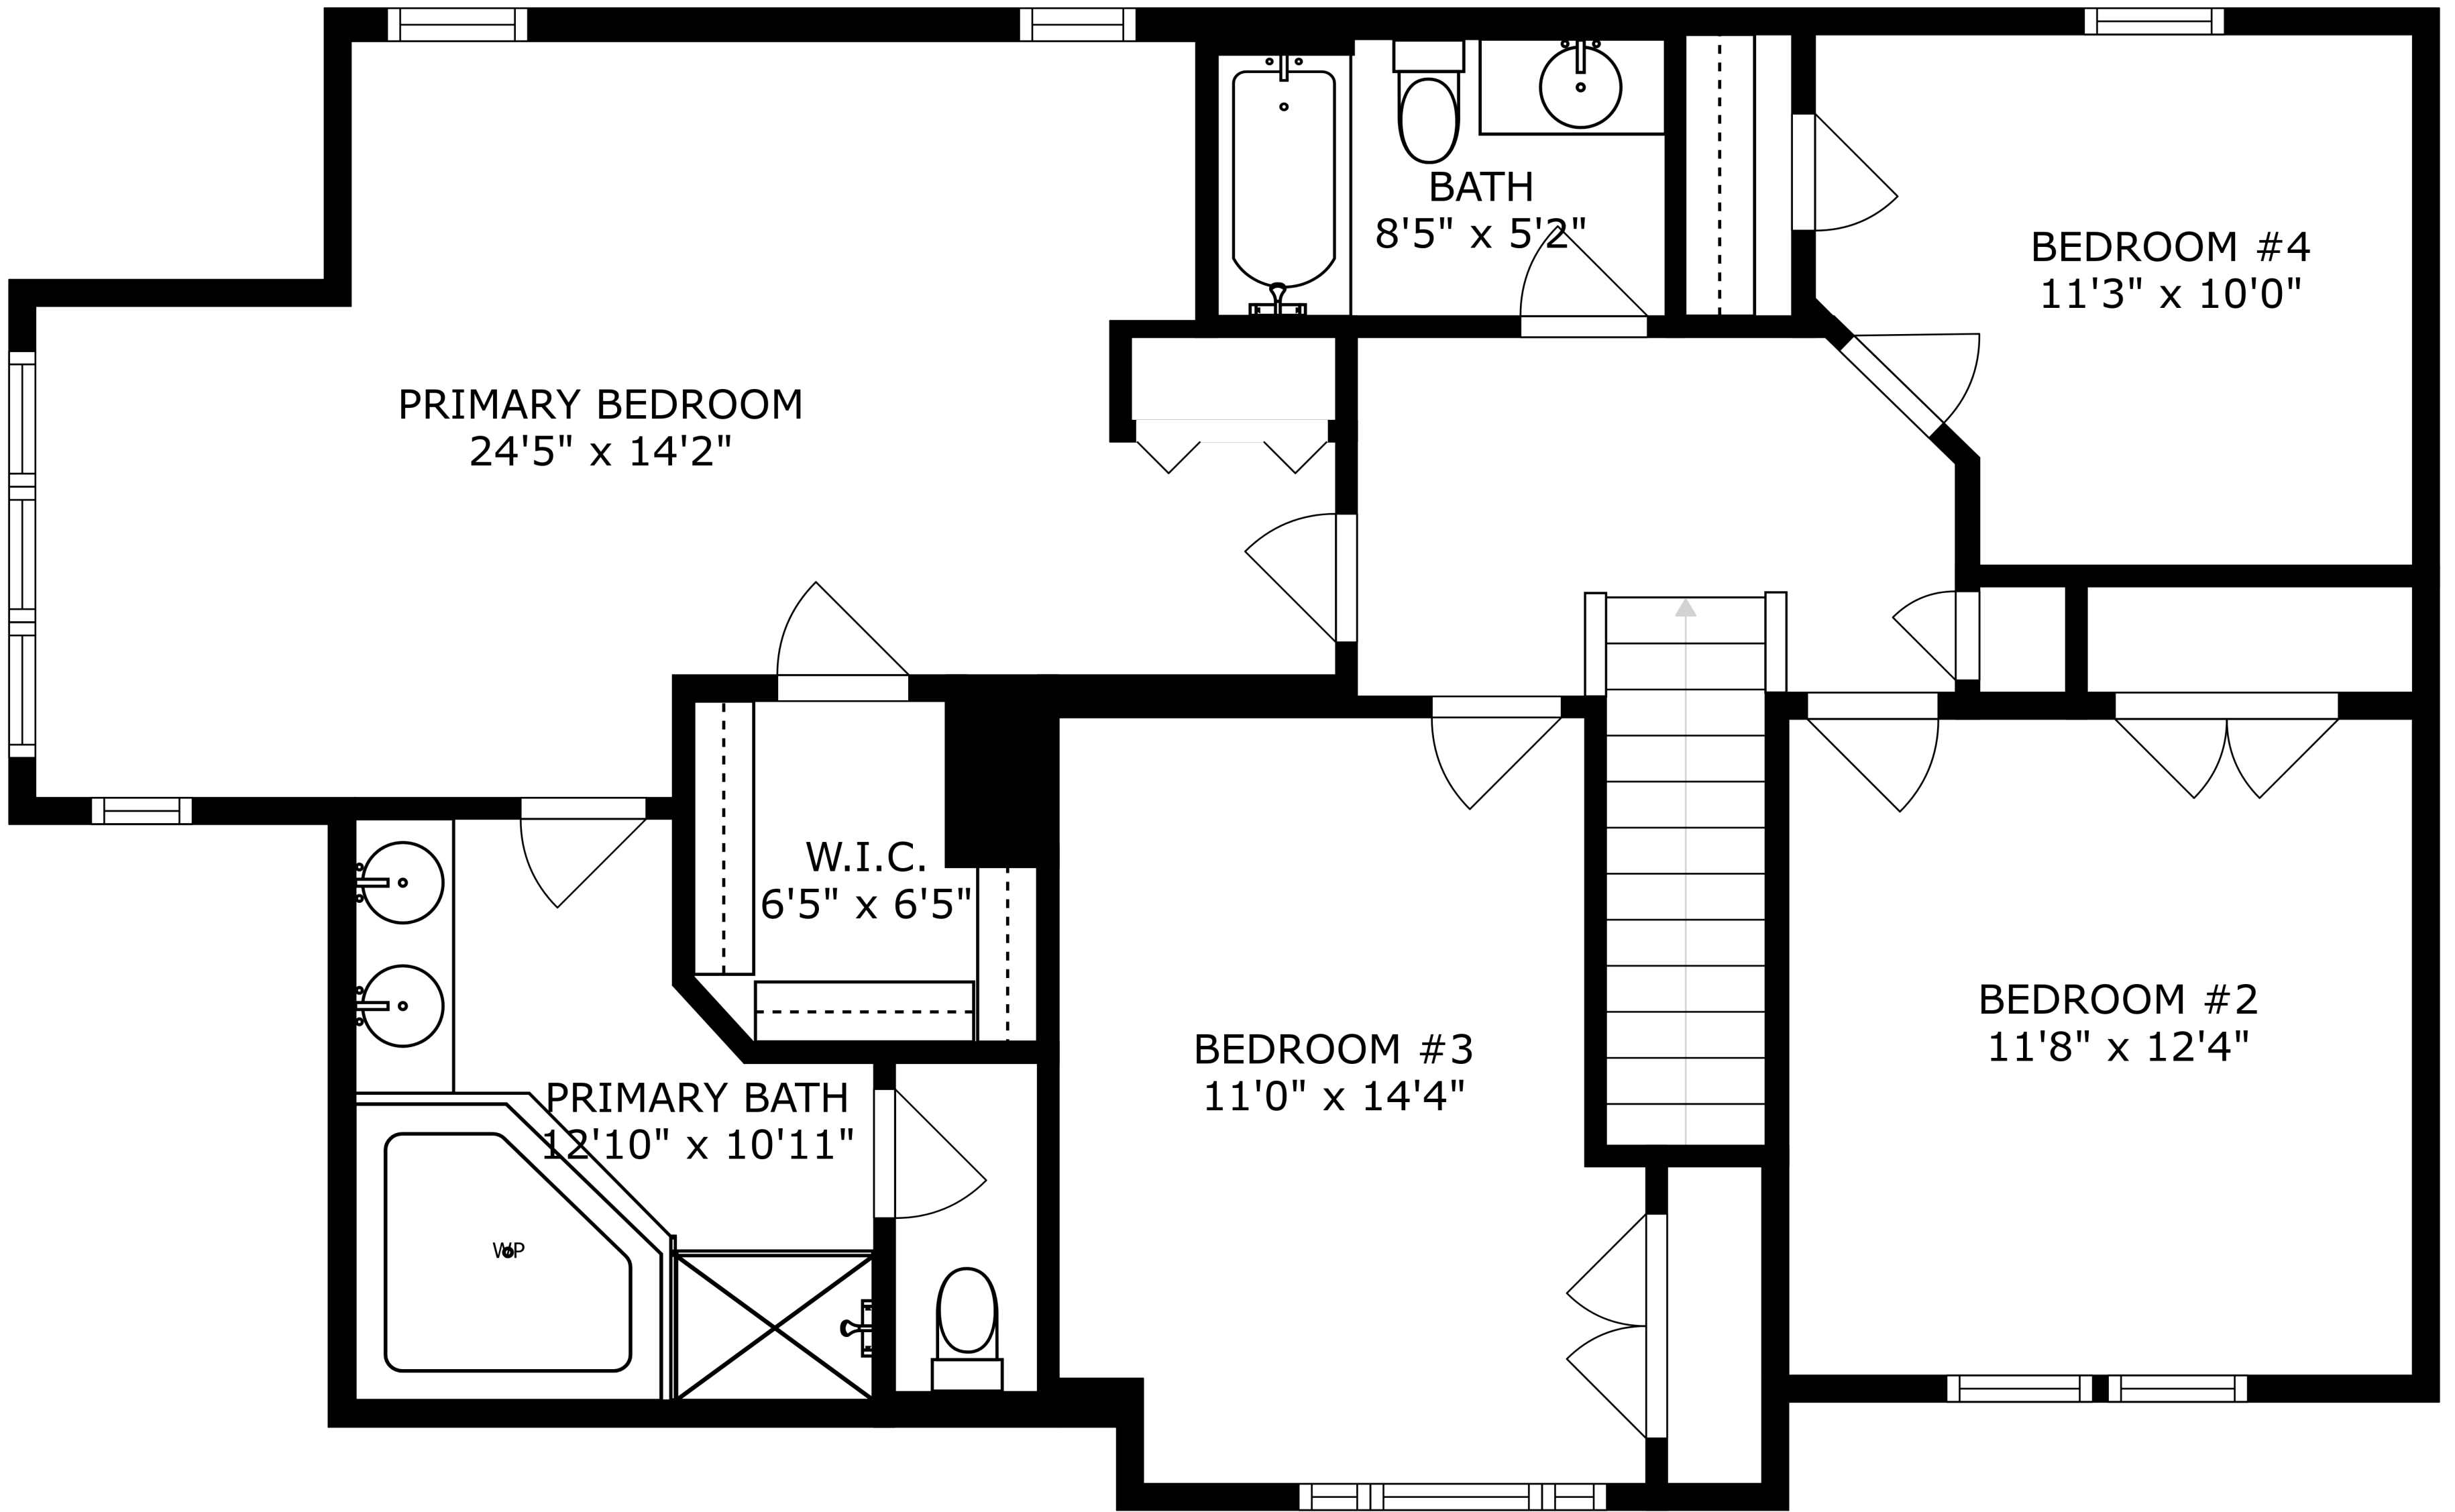

FLOOR 2

FLOOR 3

FLOOR 1

SIZES AND DIMENSIONS ARE APPROXIMATE, ACTUAL MAY VARY.

SIZES AND DIMENSIONS ARE APPROXIMATE, ACTUAL MAY VARY.

SIZES AND DIMENSIONS ARE APPROXIMATE, ACTUAL MAY VARY.

STORAGE/UTILITY ROOM  
24'9" x 18'4"

RECREATION ROOM  
18'11" x 26'4"

BATH  
4'9" x 7'10"

SIZES AND DIMENSIONS ARE APPROXIMATE, ACTUAL MAY VARY.