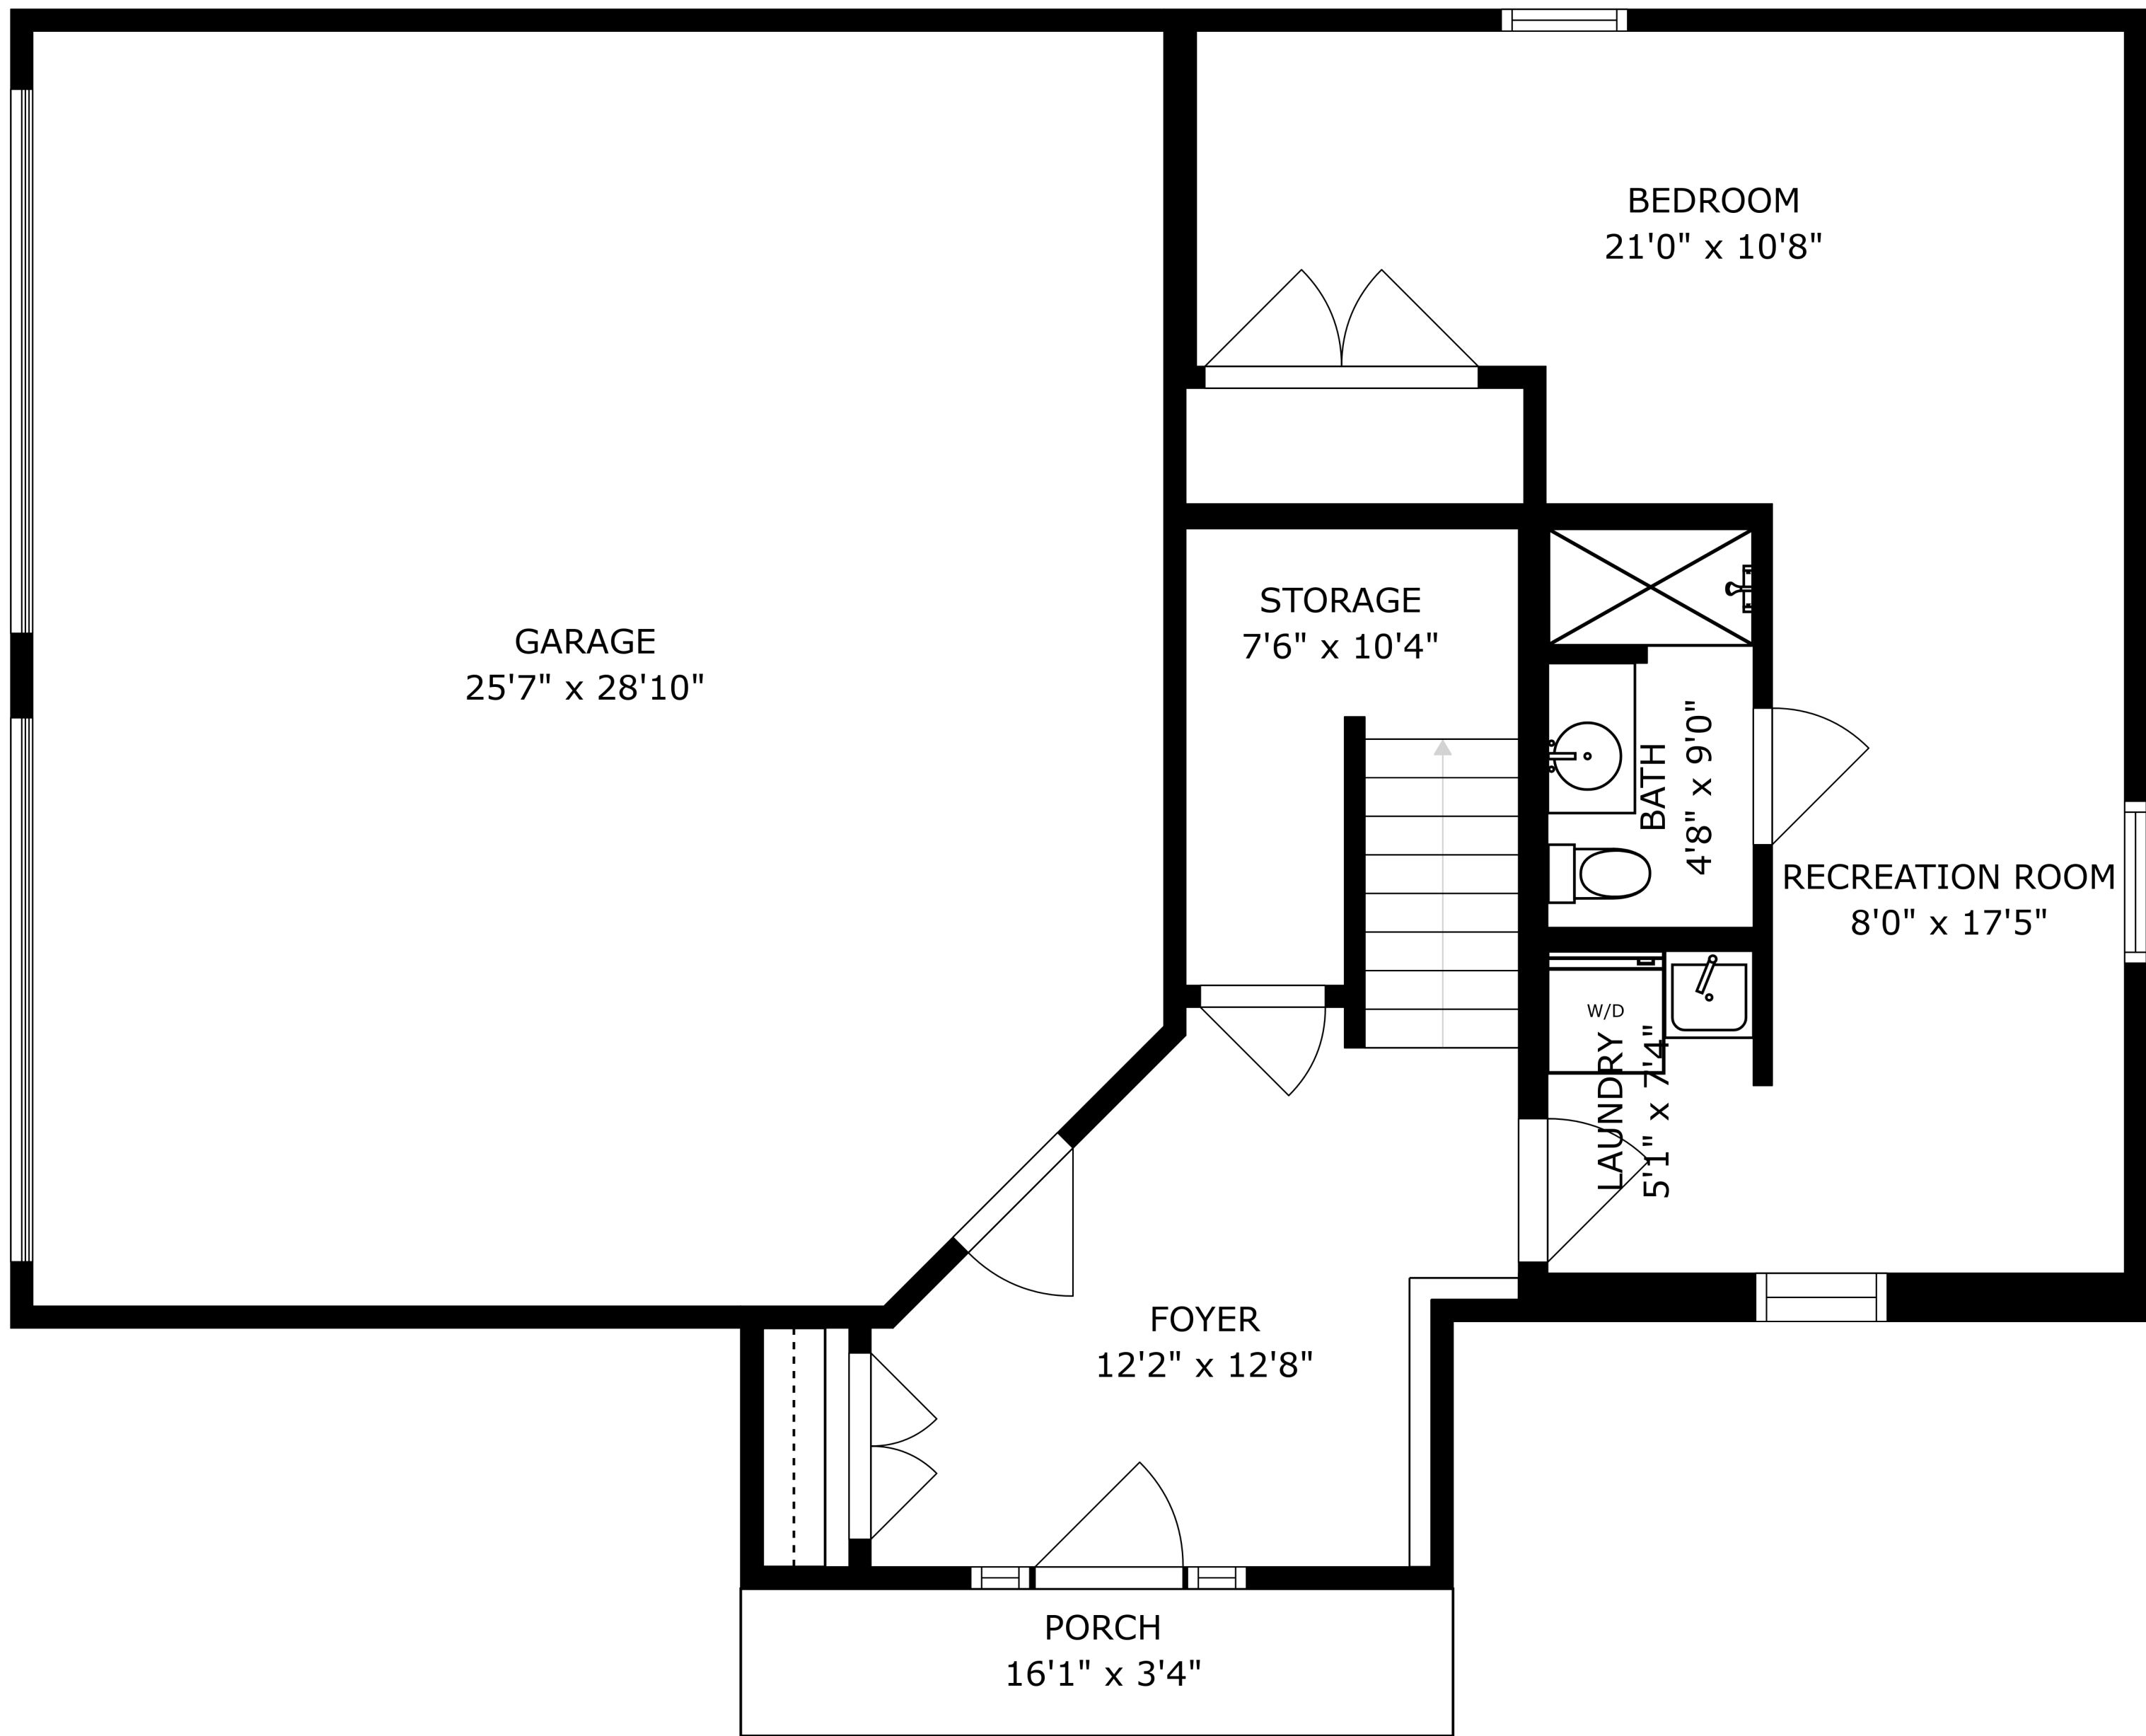

SIZES AND DIMENSIONS ARE APPROXIMATE, ACTUAL MAY VARY.

SIZES AND DIMENSIONS ARE APPROXIMATE, ACTUAL MAY VARY.

GARAGE
25'7" x 28'10"

BEDROOM
21'0" x 10'8"

STORAGE
7'6" x 10'4"

BATH
4'8" x 9'0"

RECREATION ROOM
8'0" x 17'5"

LAUNDRY
5'1" x 7'4"
W/D

FOYER
12'2" x 12'8"

PORCH
16'1" x 3'4"