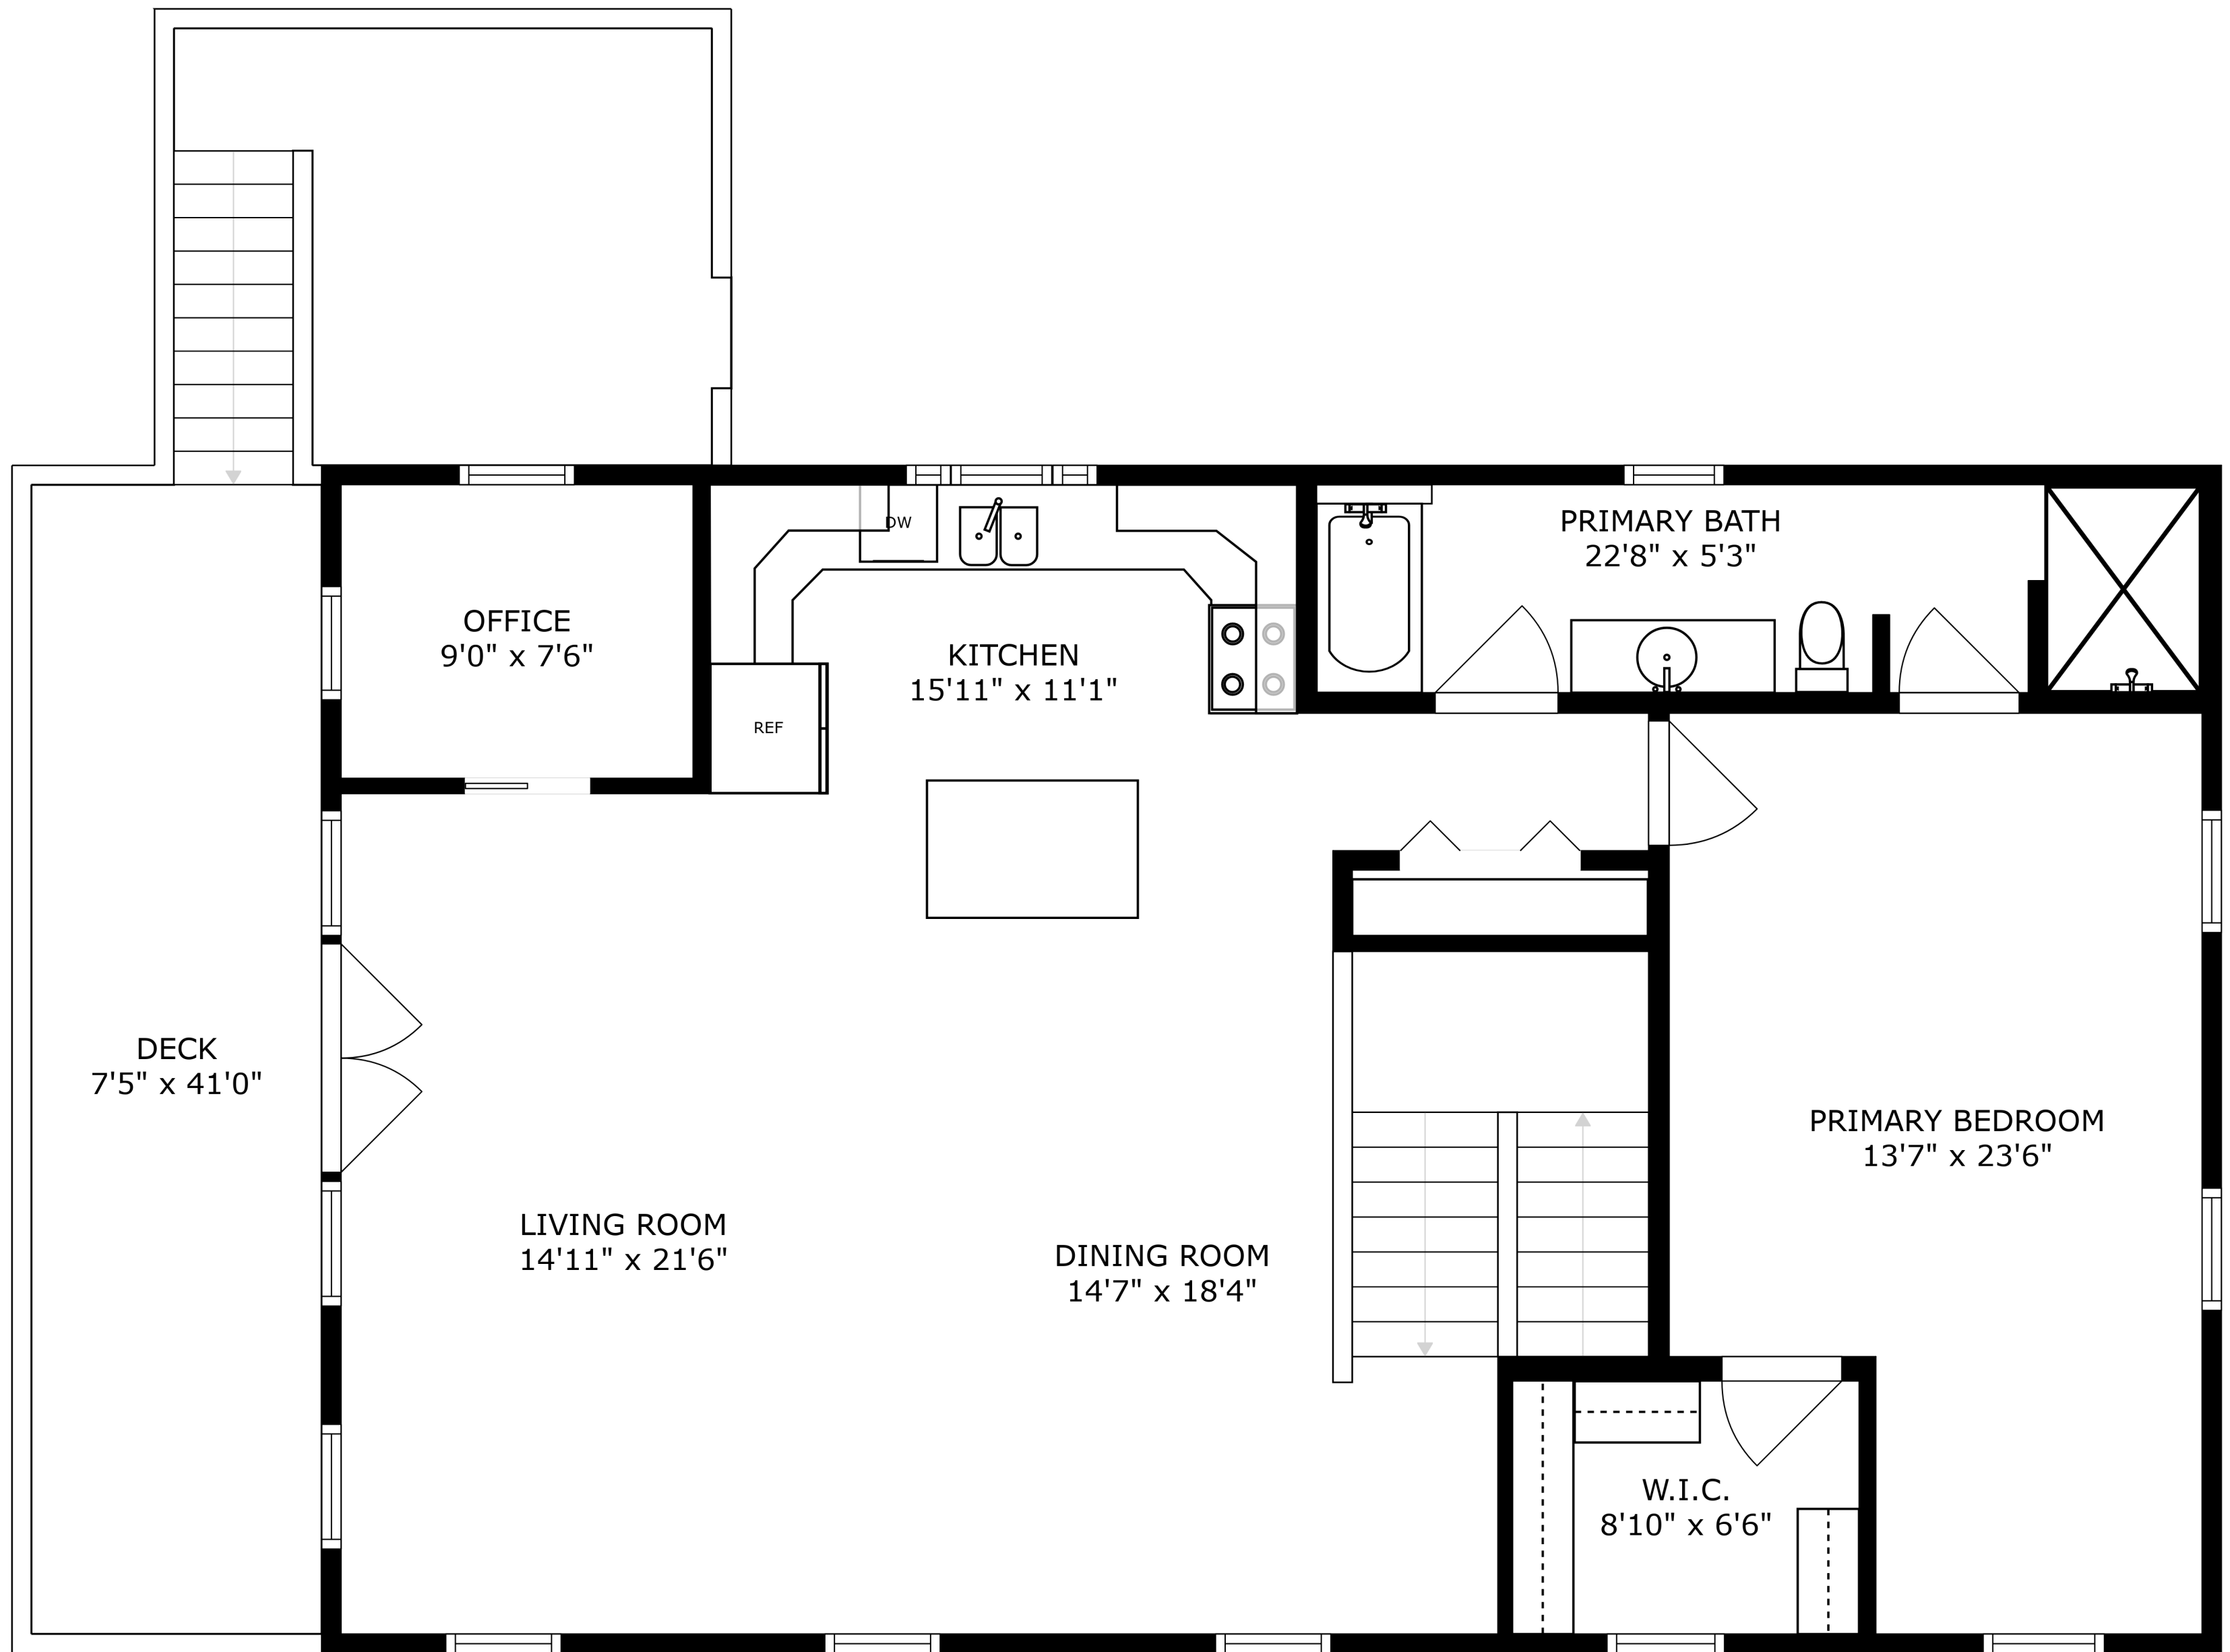

SIZES AND DIMENSIONS ARE APPROXIMATE, ACTUAL MAY VARY.

SIZES AND DIMENSIONS ARE APPROXIMATE, ACTUAL MAY VARY.

GARAGE
25'7" x 28'10"

BEDROOM
21'0" x 10'8"

STORAGE
7'6" x 10'4"

BATH
4'8" x 9'0"

RECREATION ROOM
8'0" x 17'5"

LAUNDRY
5'1" x 7'4"
W/D

FOYER
12'2" x 12'8"

PORCH
16'1" x 3'4"