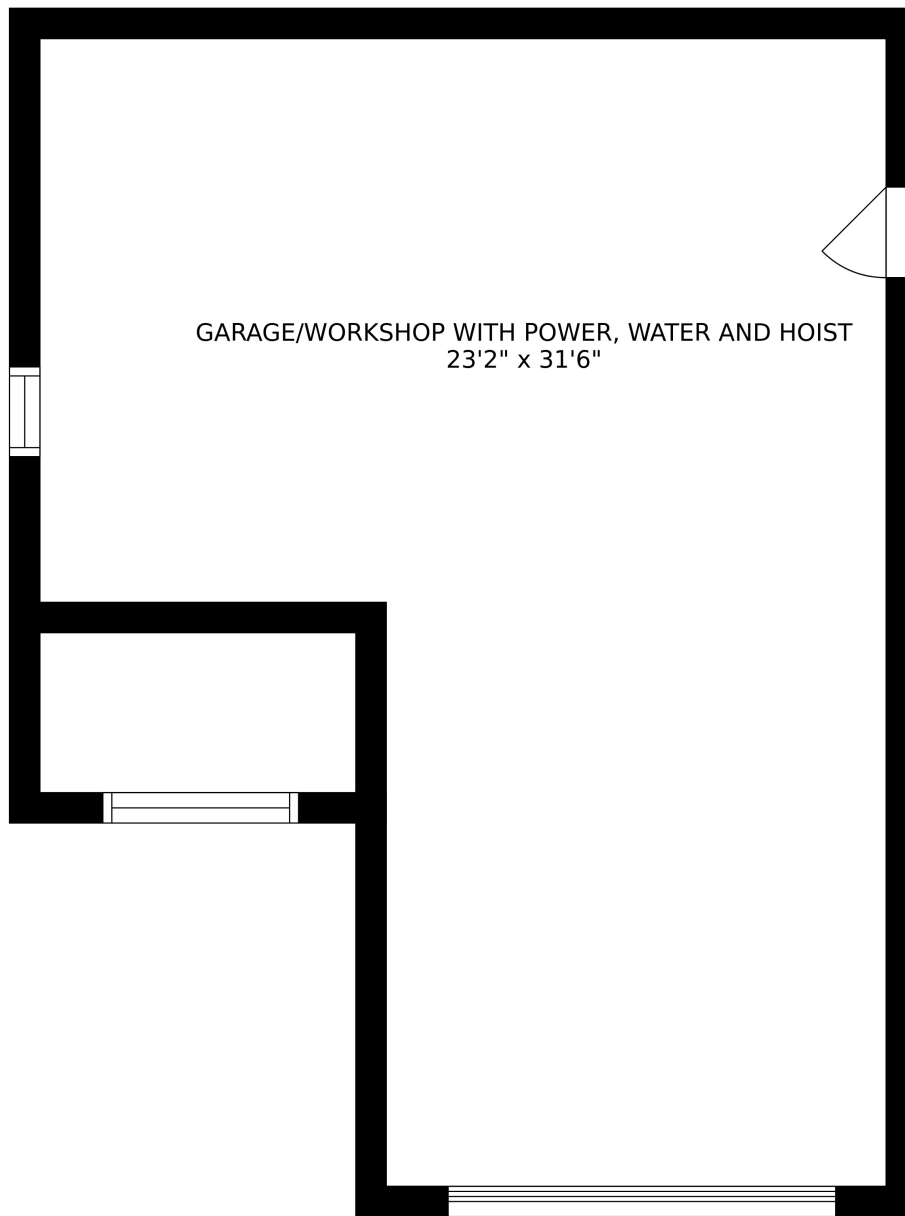

SIZES AND DIMENSIONS ARE APPROXIMATE, ACTUAL MAY VARY.