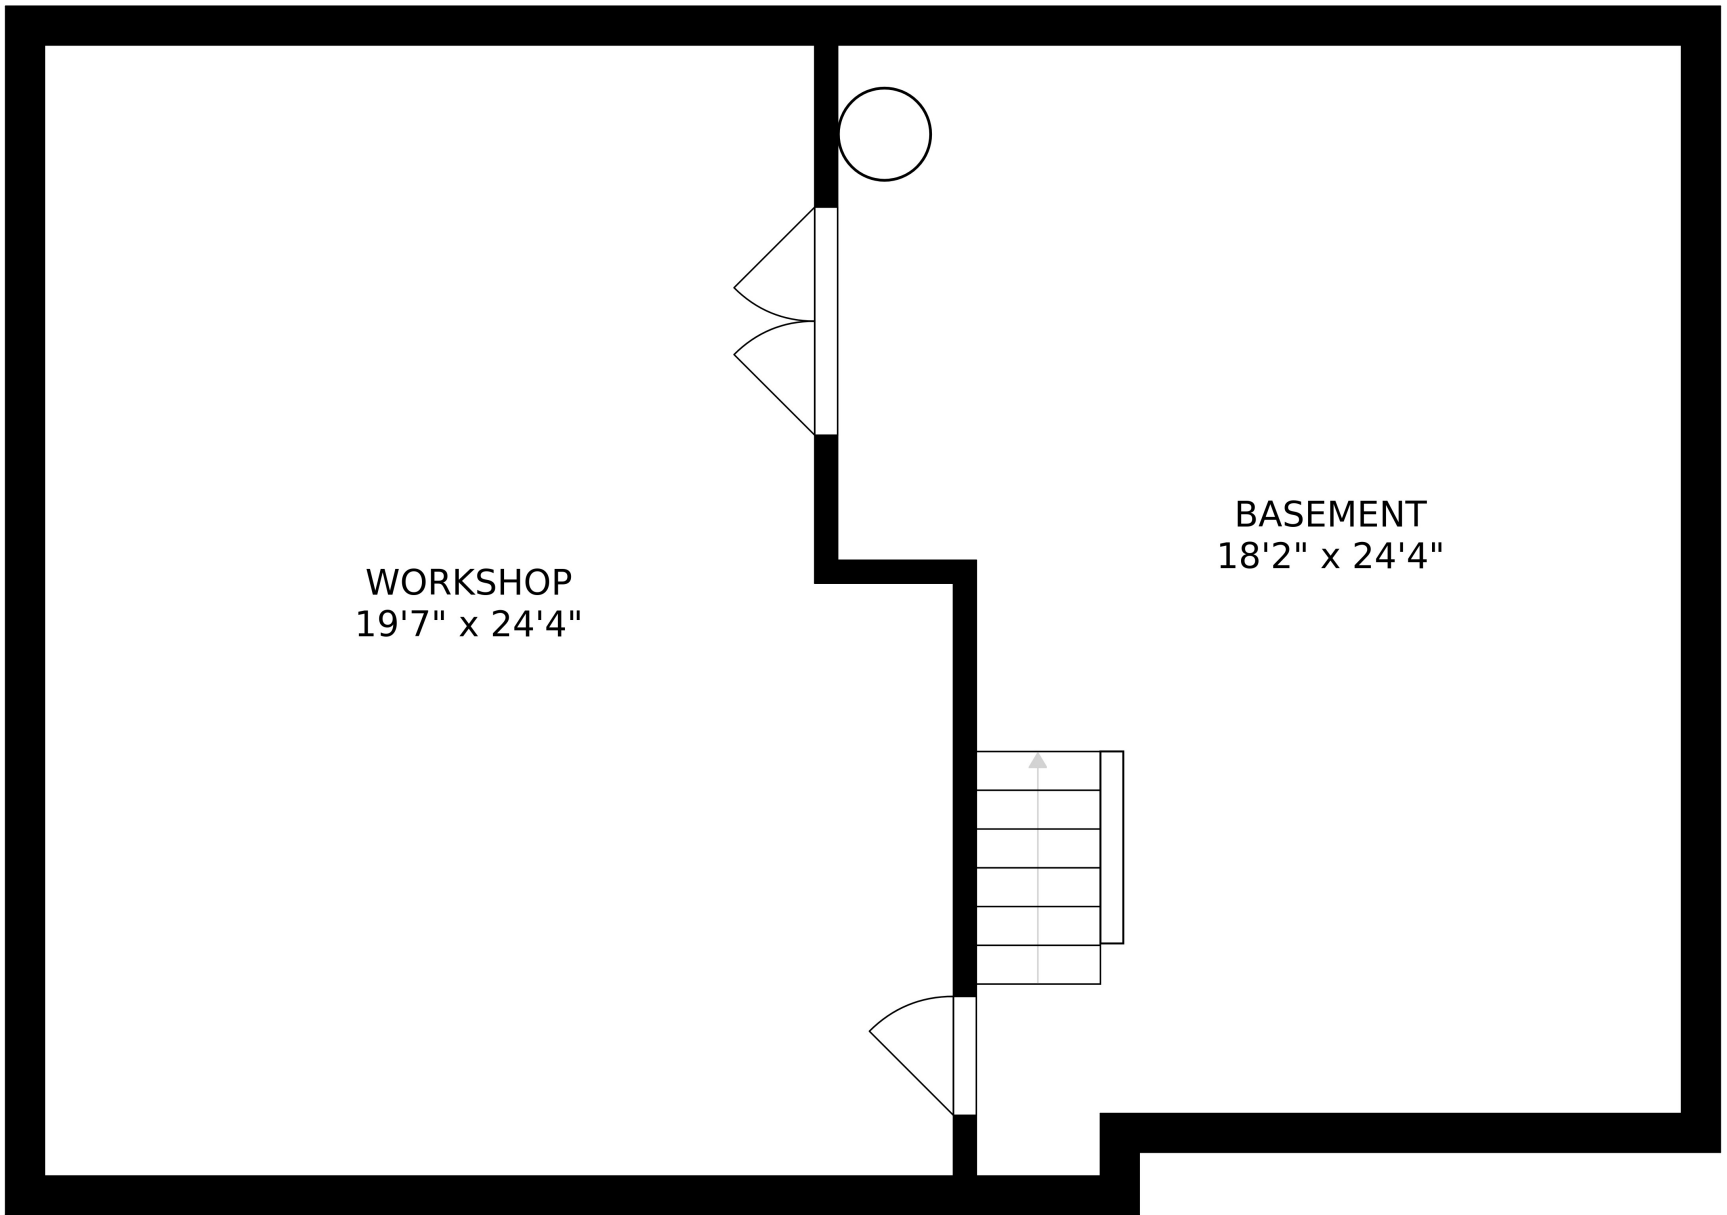

SIZES AND DIMENSIONS ARE APPROXIMATE, ACTUAL MAY VARY.

SIZES AND DIMENSIONS ARE APPROXIMATE, ACTUAL MAY VARY.

SIZES AND DIMENSIONS ARE APPROXIMATE, ACTUAL MAY VARY.

WORKSHOP
19'7" x 24'4"

BASEMENT
18'2" x 24'4"

SIZES AND DIMENSIONS ARE APPROXIMATE, ACTUAL MAY VARY.