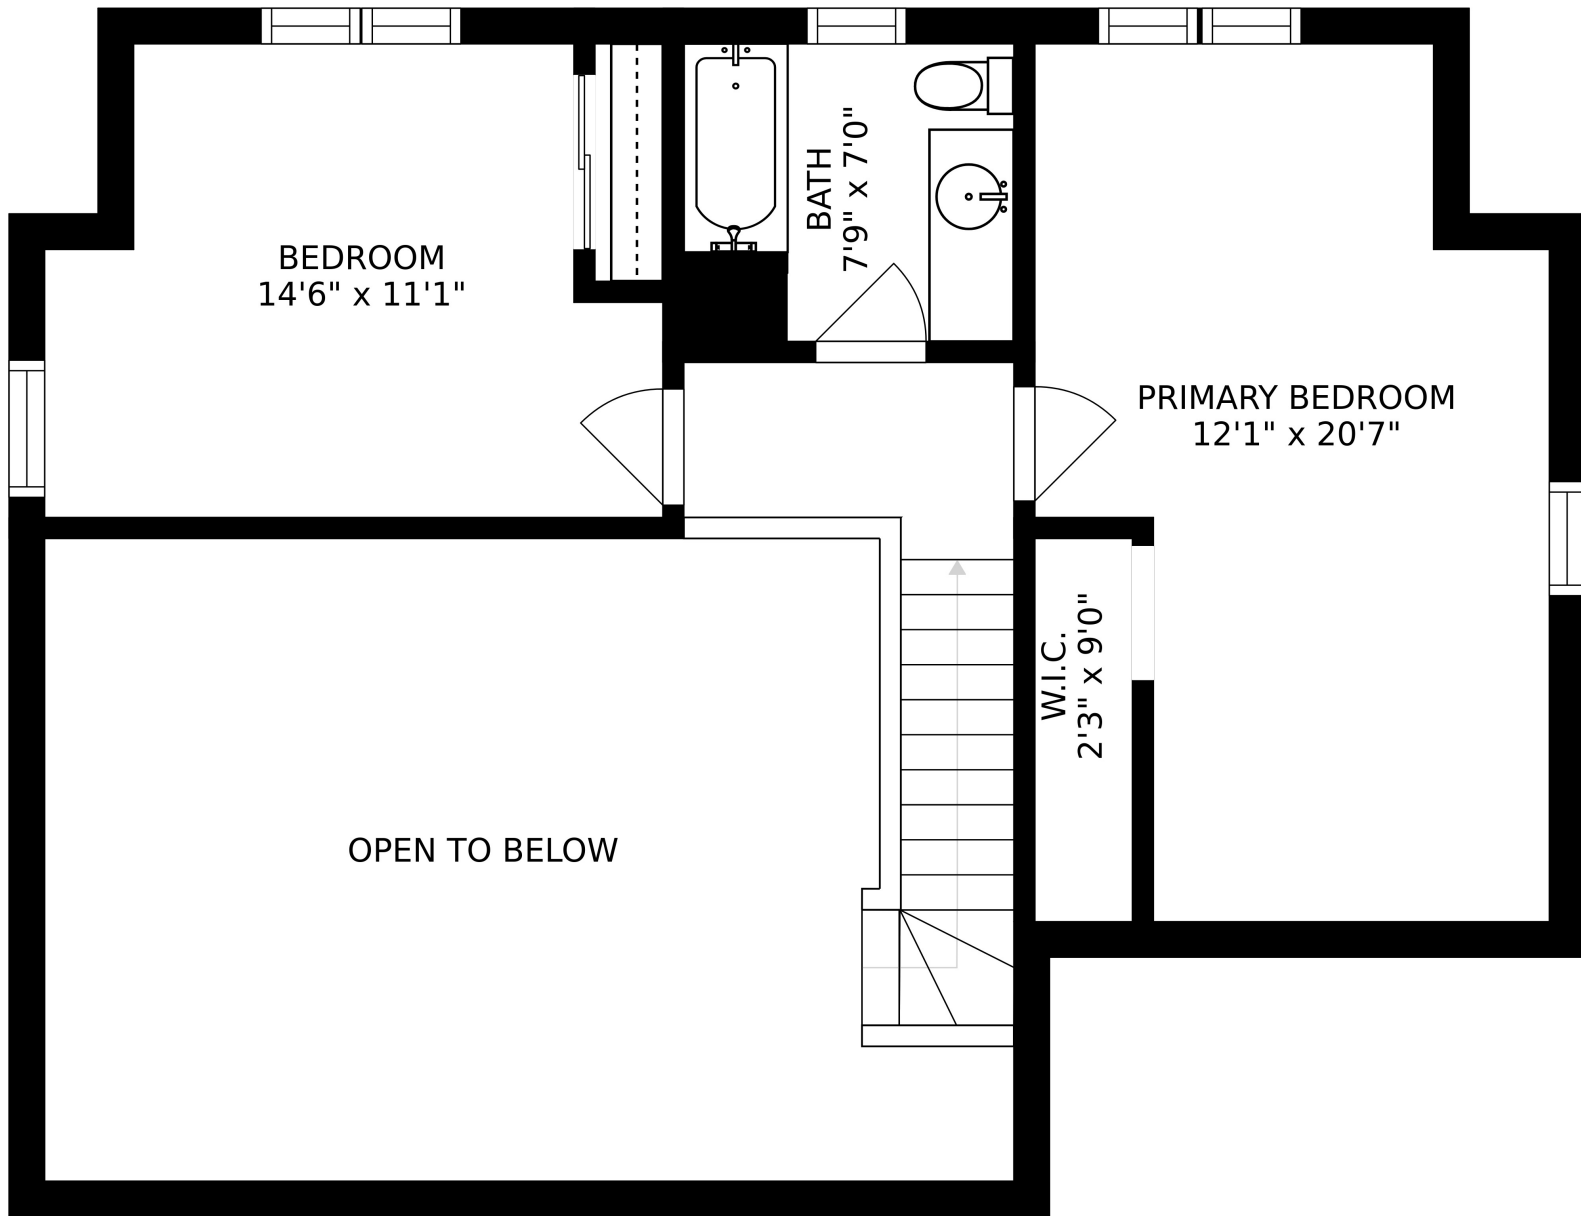

SIZES AND DIMENSIONS ARE APPROXIMATE, ACTUAL MAY VARY.

SIZES AND DIMENSIONS ARE APPROXIMATE, ACTUAL MAY VARY.

SIZES AND DIMENSIONS ARE APPROXIMATE, ACTUAL MAY VARY.

WORKSHOP
19'7" x 24'4"

BASEMENT
18'2" x 24'4"

SIZES AND DIMENSIONS ARE APPROXIMATE, ACTUAL MAY VARY.