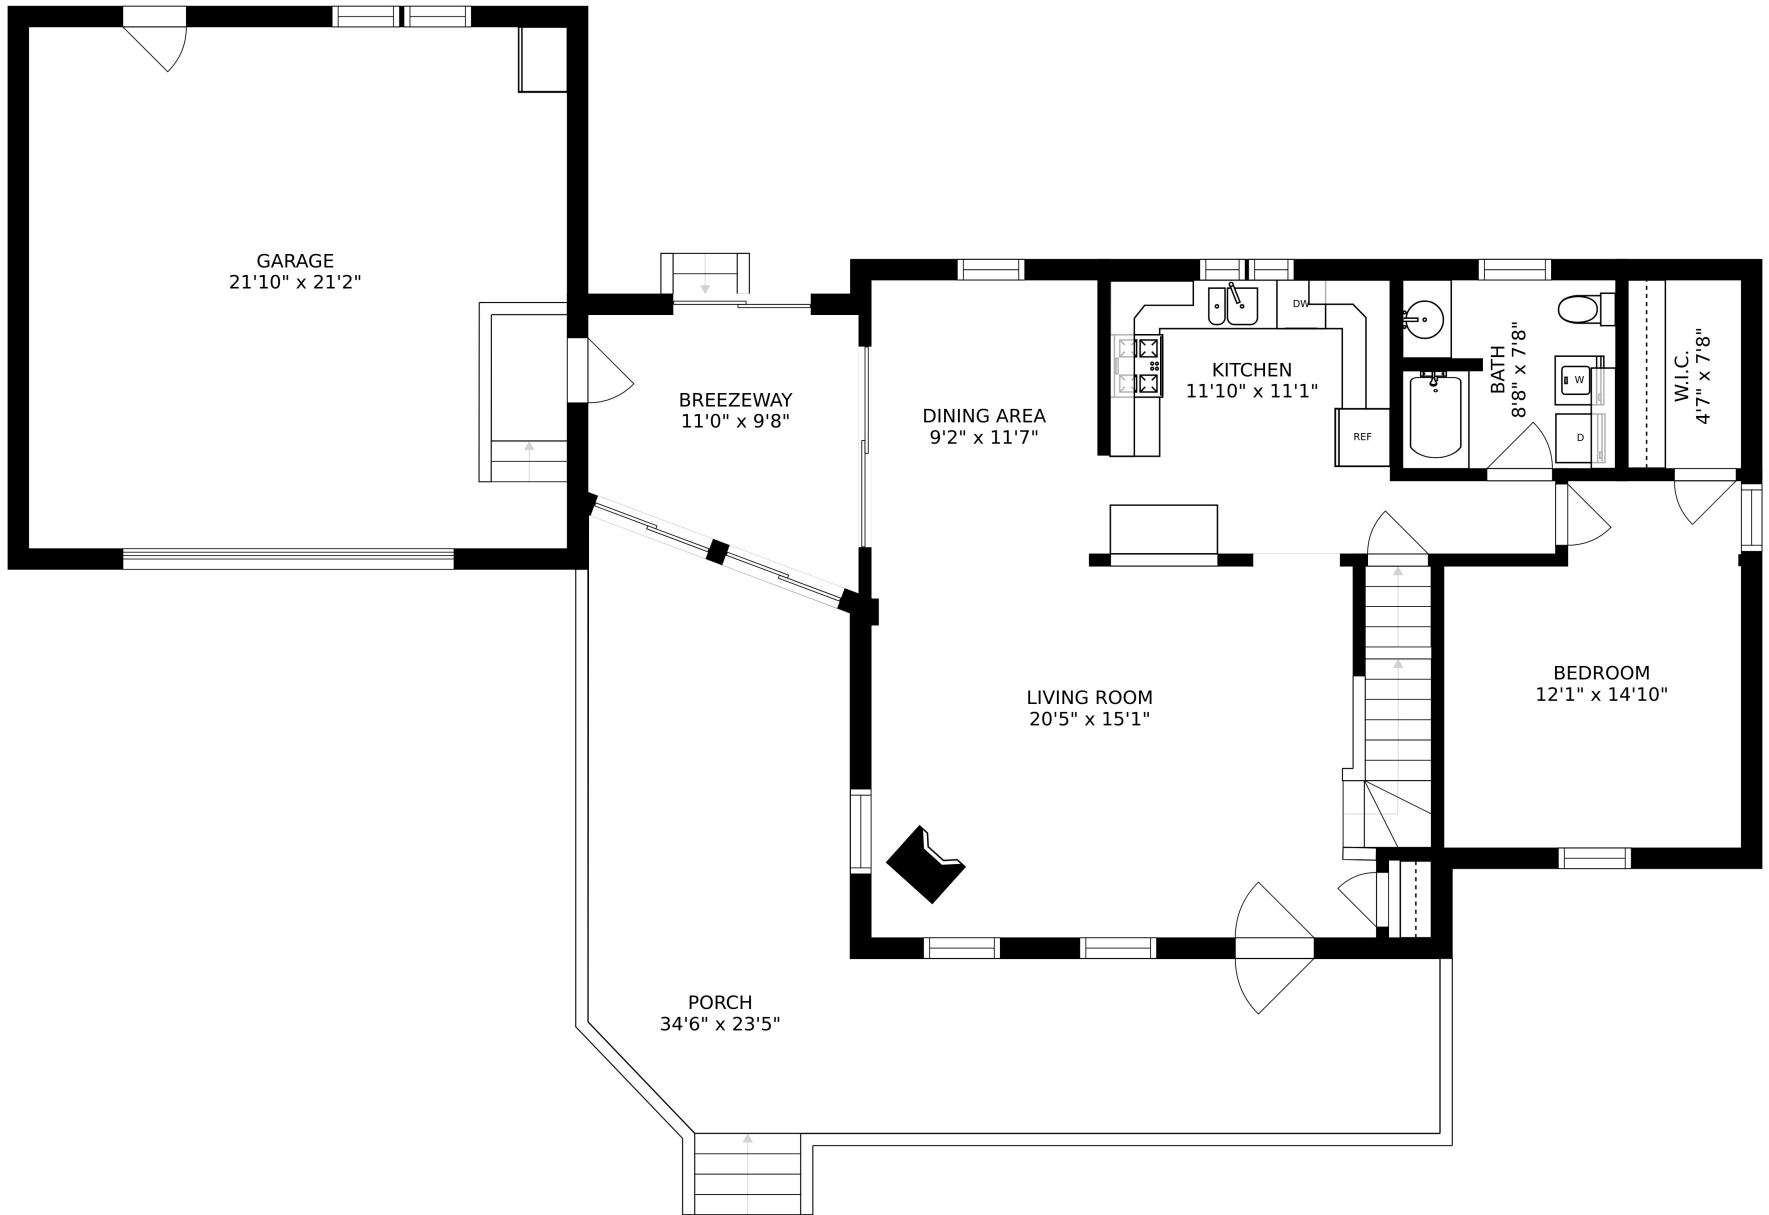

SIZES AND DIMENSIONS ARE APPROXIMATE, ACTUAL MAY VARY.

SIZES AND DIMENSIONS ARE APPROXIMATE, ACTUAL MAY VARY.

SIZES AND DIMENSIONS ARE APPROXIMATE, ACTUAL MAY VARY.

WORKSHOP
19'7" x 24'4"

BASEMENT
18'2" x 24'4"

SIZES AND DIMENSIONS ARE APPROXIMATE, ACTUAL MAY VARY.