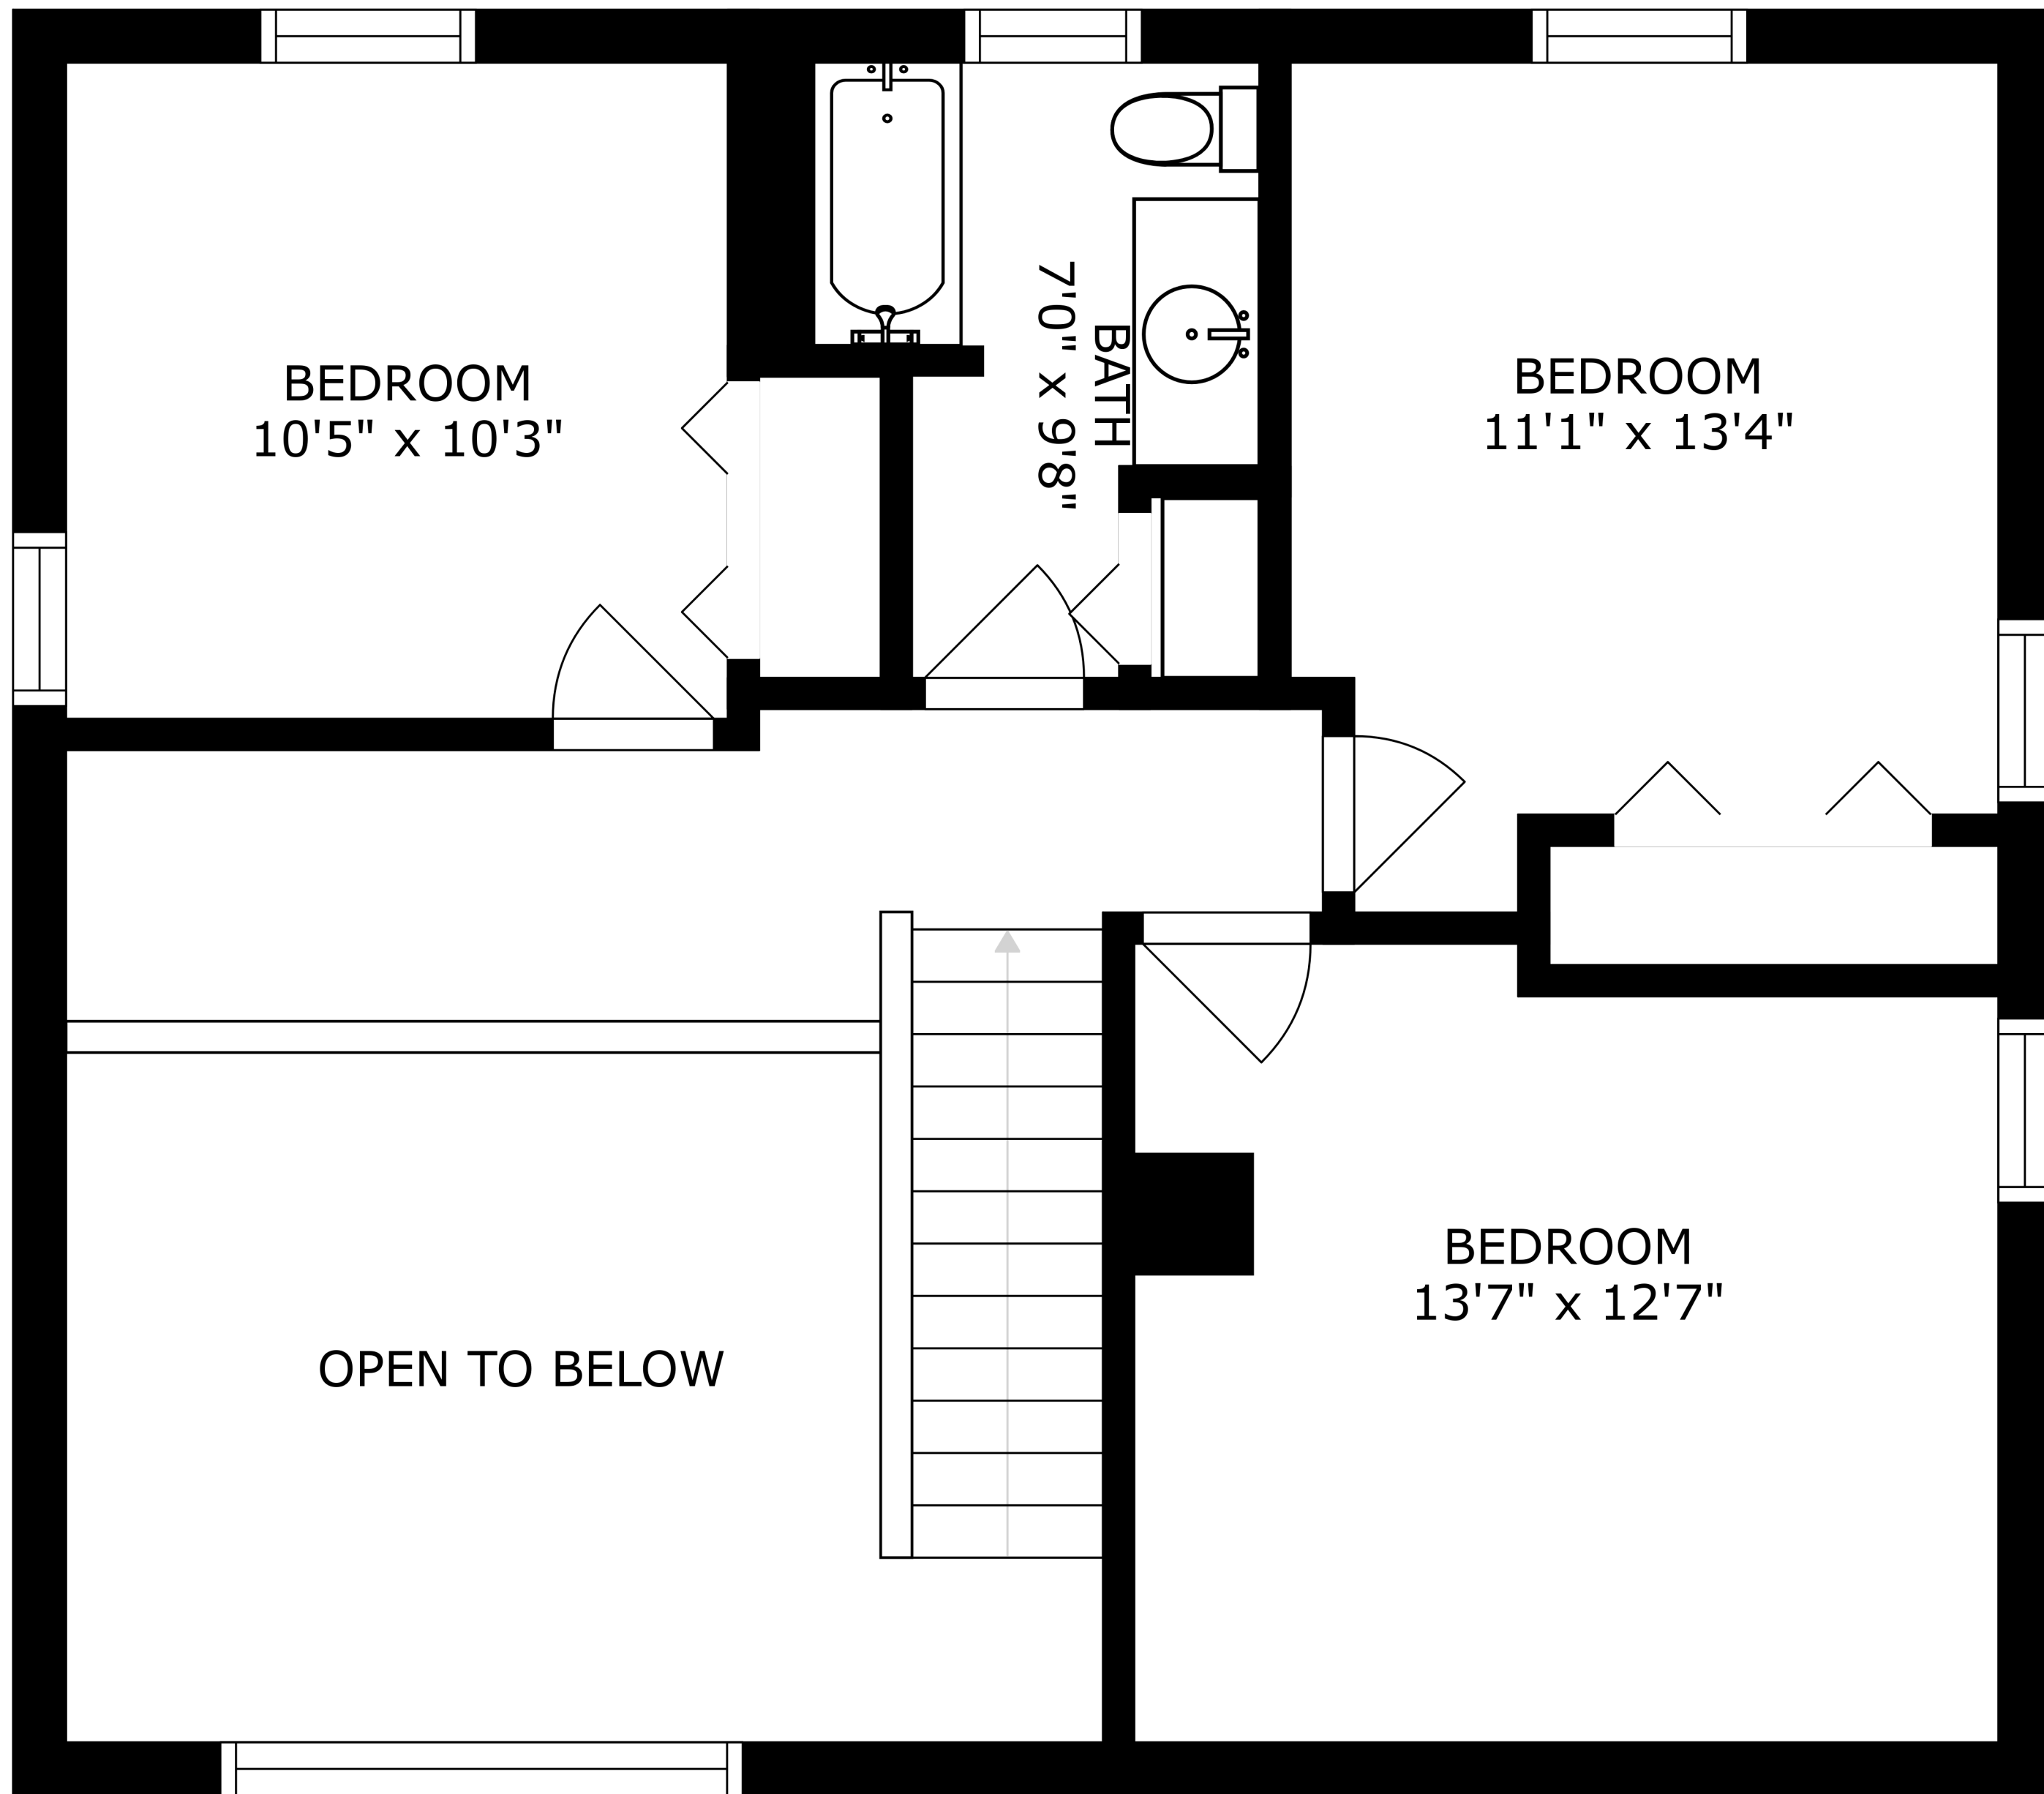

FLOOR 3

FLOOR 1

FLOOR 2

SIZES AND DIMENSIONS ARE APPROXIMATE, ACTUAL MAY VARY.

BEDROOM
10'5" x 10'3"

BATH
7'0" x 9'8"

BEDROOM
11'1" x 13'4"

OPEN TO BELOW

BEDROOM
13'7" x 12'7"

SIZES AND DIMENSIONS ARE APPROXIMATE, ACTUAL MAY VARY.

SIZES AND DIMENSIONS ARE APPROXIMATE, ACTUAL MAY VARY.