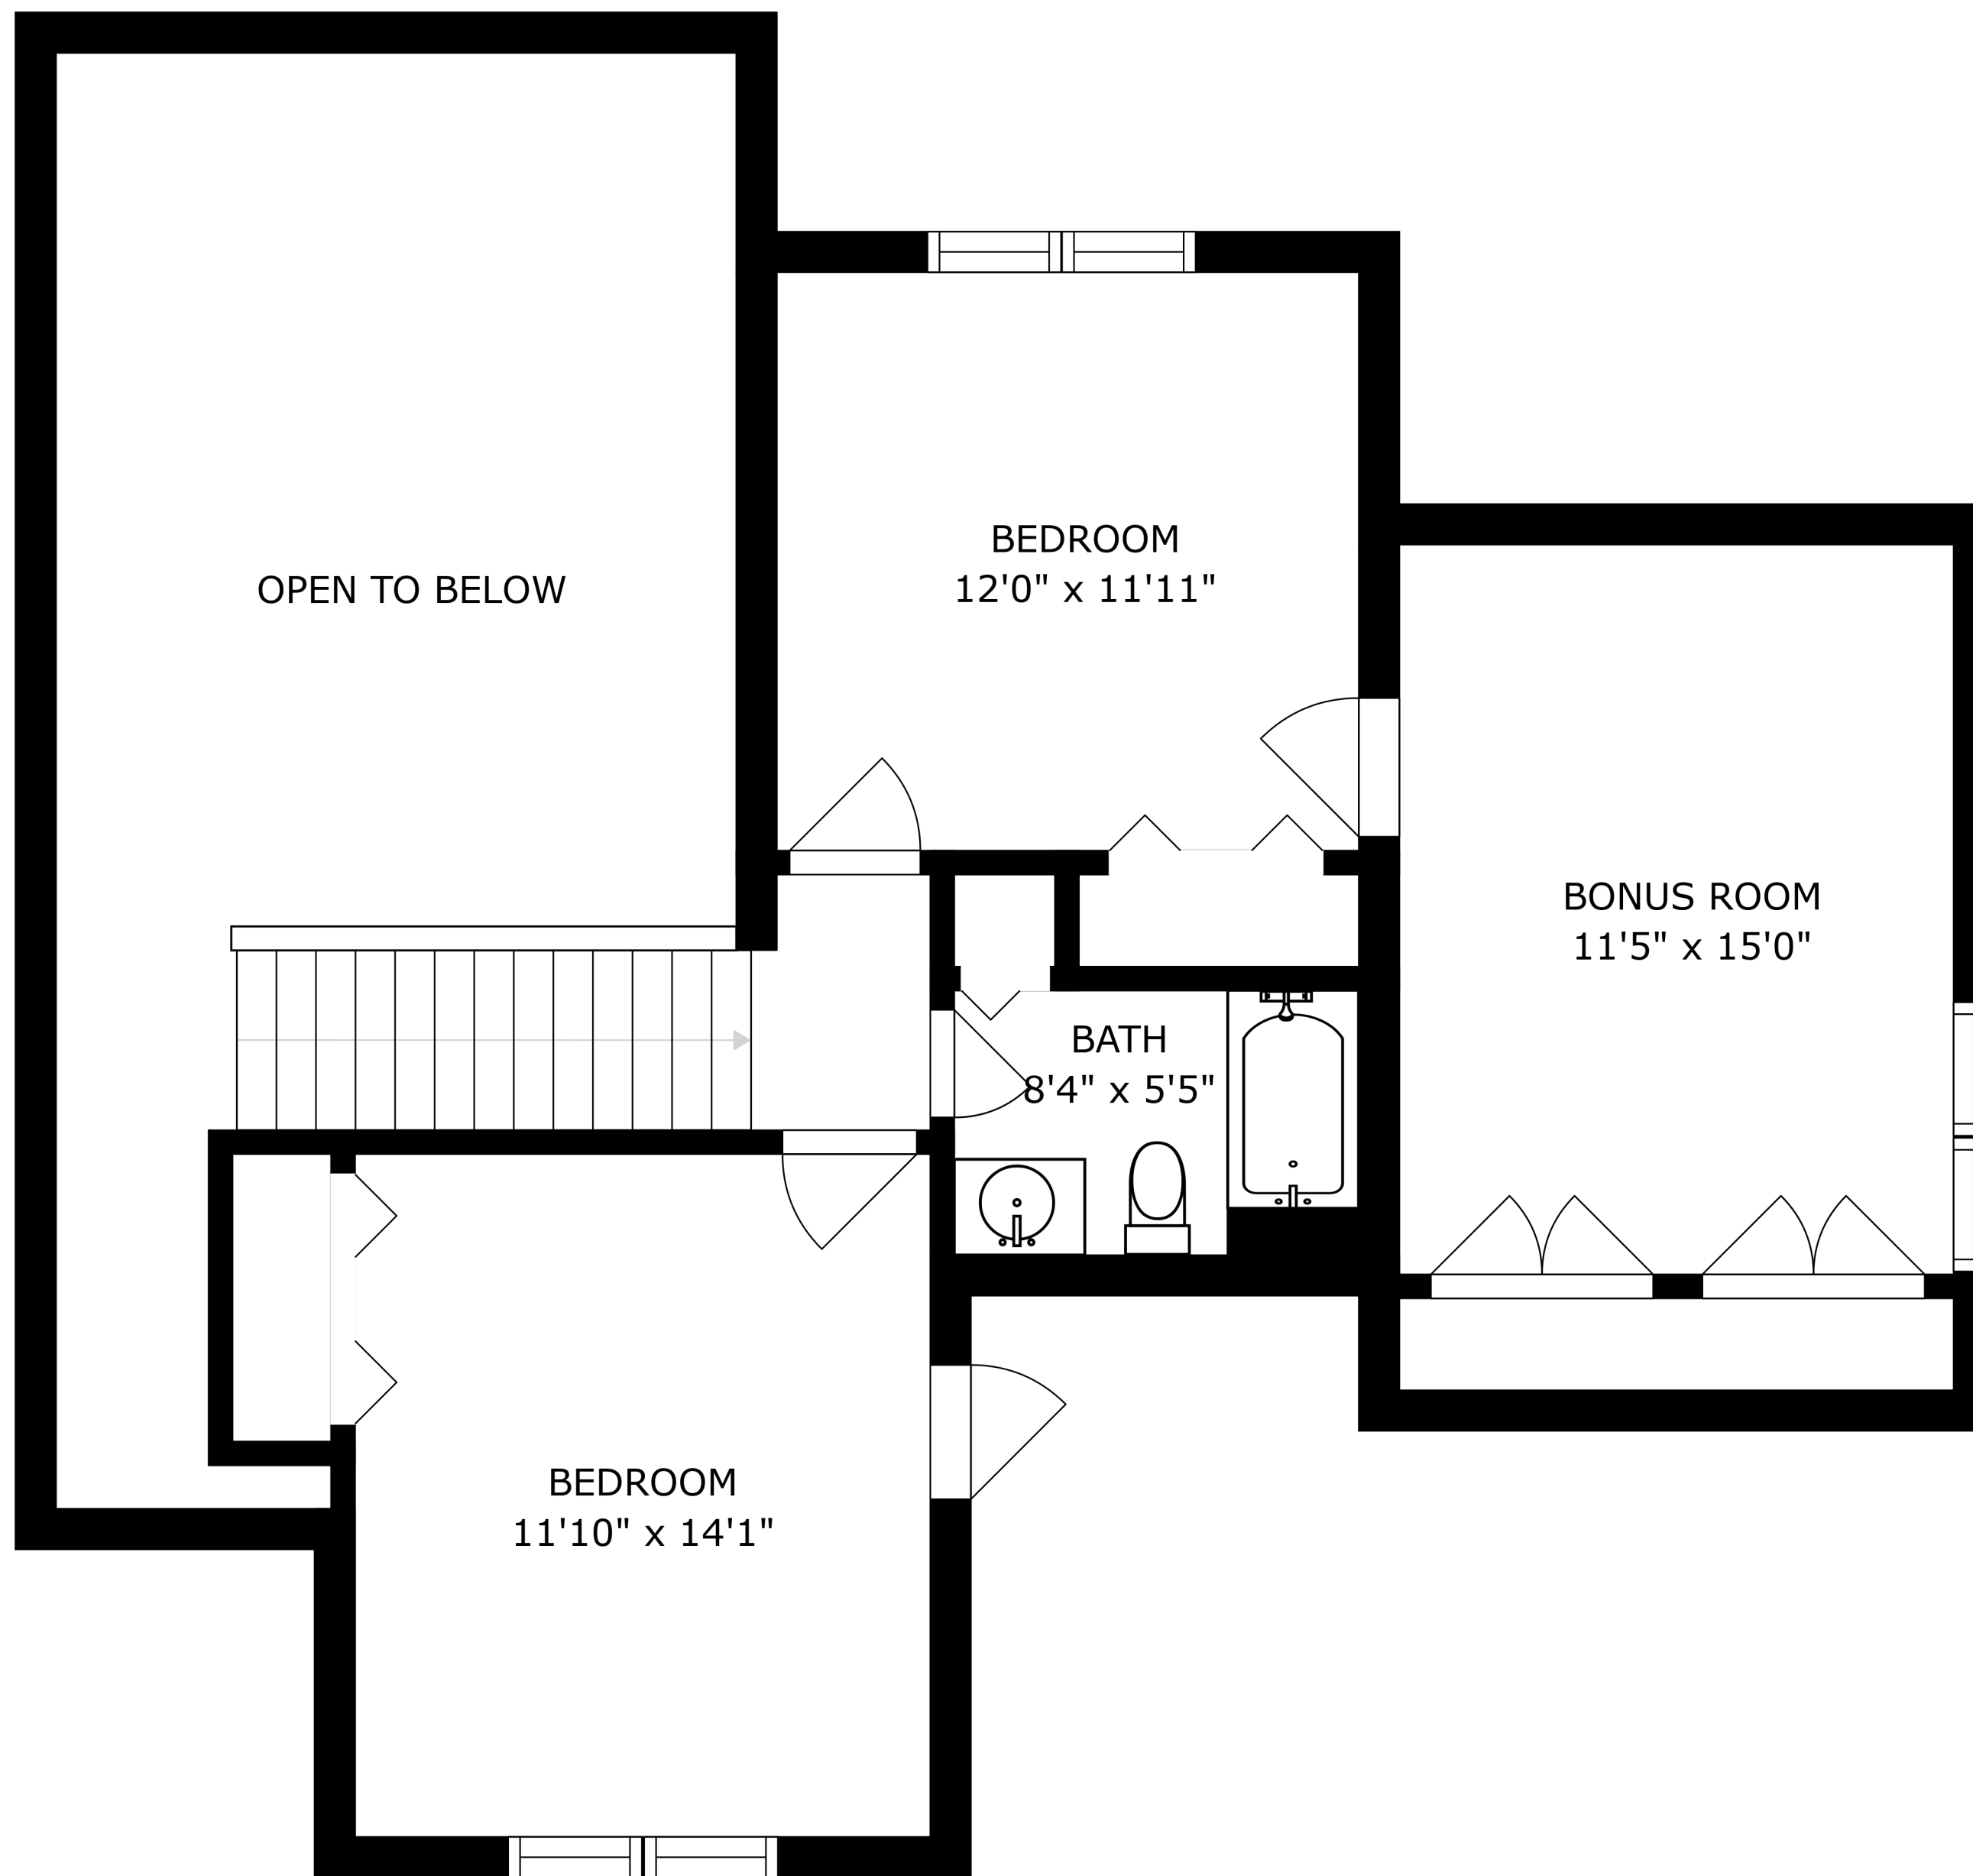

SIZES AND DIMENSIONS ARE APPROXIMATE, ACTUAL MAY VARY.

SIZES AND DIMENSIONS ARE APPROXIMATE, ACTUAL MAY VARY.

SIZES AND DIMENSIONS ARE APPROXIMATE, ACTUAL MAY VARY.

GAME ROOM  
29'2" x 18'0"

STORAGE  
24'7" x 17'8"

FAMILY ROOM  
20'10" x 17'1"

OFFICE  
10'9" x 16'7"