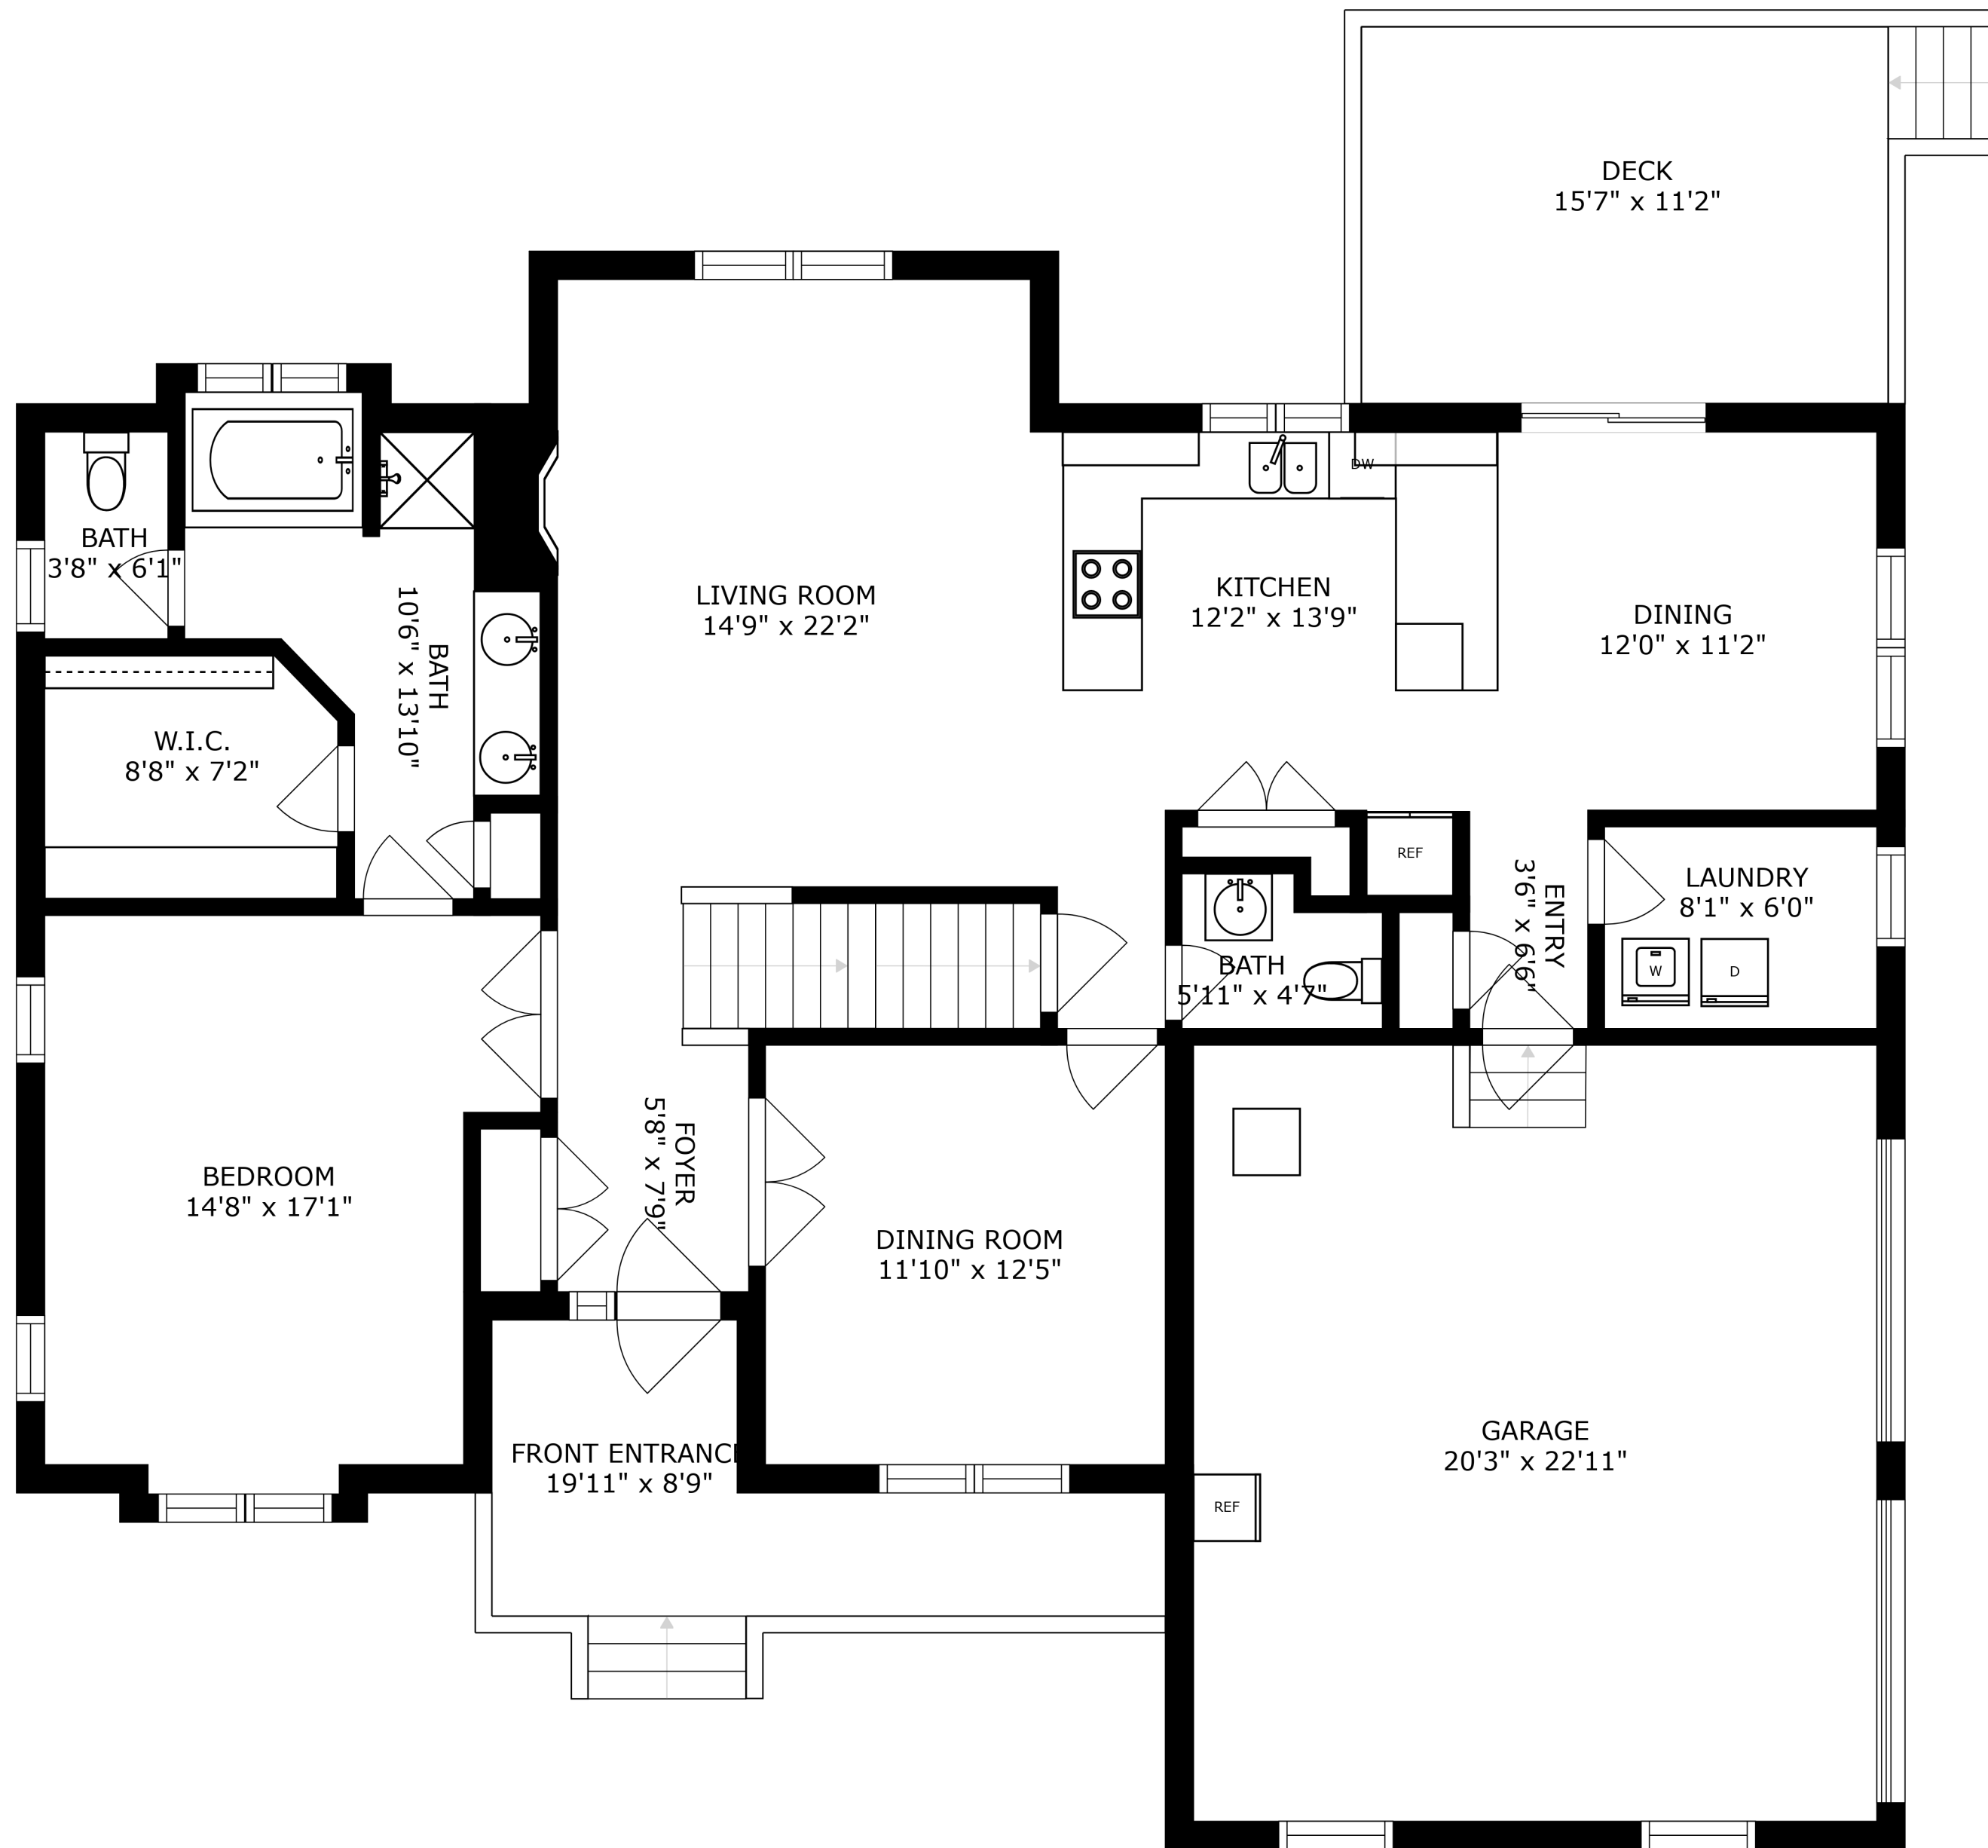

SIZES AND DIMENSIONS ARE APPROXIMATE, ACTUAL MAY VARY.

SIZES AND DIMENSIONS ARE APPROXIMATE, ACTUAL MAY VARY.

SIZES AND DIMENSIONS ARE APPROXIMATE, ACTUAL MAY VARY.

GAME ROOM  
29'2" x 18'0"

STORAGE  
24'7" x 17'8"

FAMILY ROOM  
20'10" x 17'1"

OFFICE  
10'9" x 16'7"