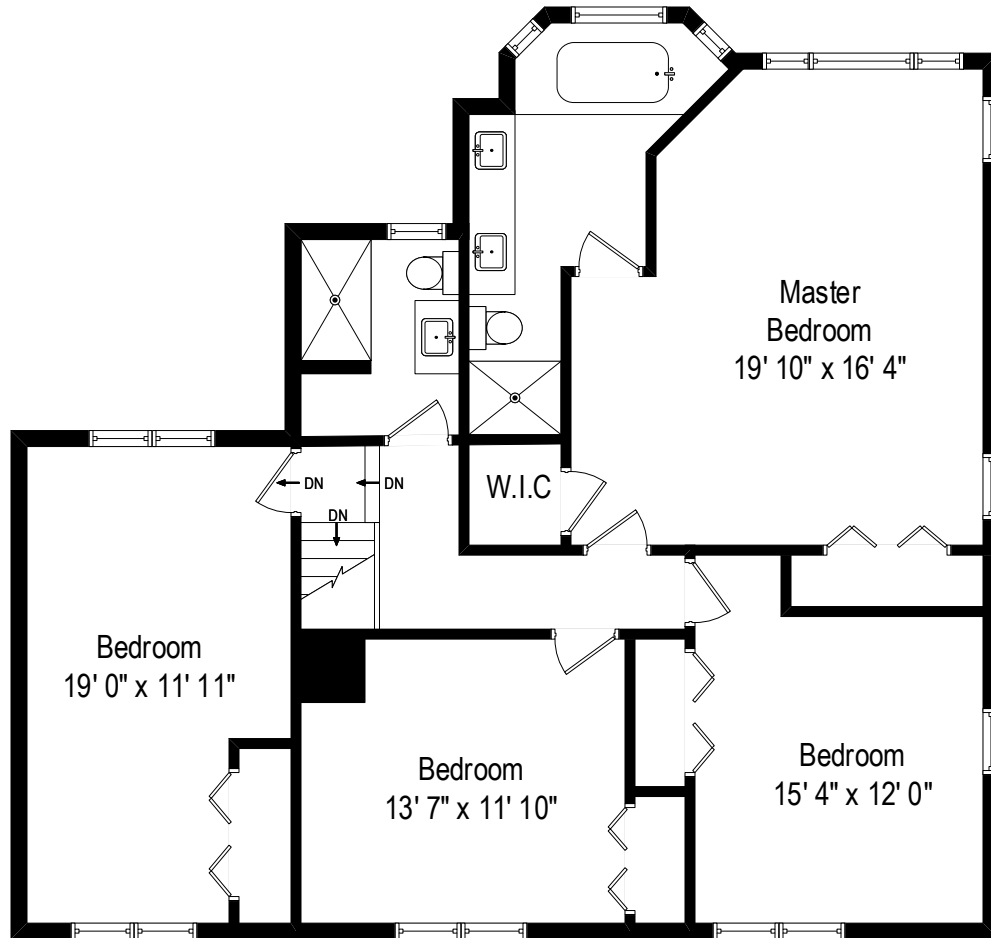

37 Huff Terrace - Montvale, NJ 07645

First Level

37 Huff Terrace - Montvale, NJ 07645

Second Level

All dimensions are approximate. This plan is for marketing purposes only.

37 Huff Terrace - Montvale, NJ 07645

Lower Level

First Level

Second Level

Lower Level

37 Huff Terrace - Montvale, NJ 07645