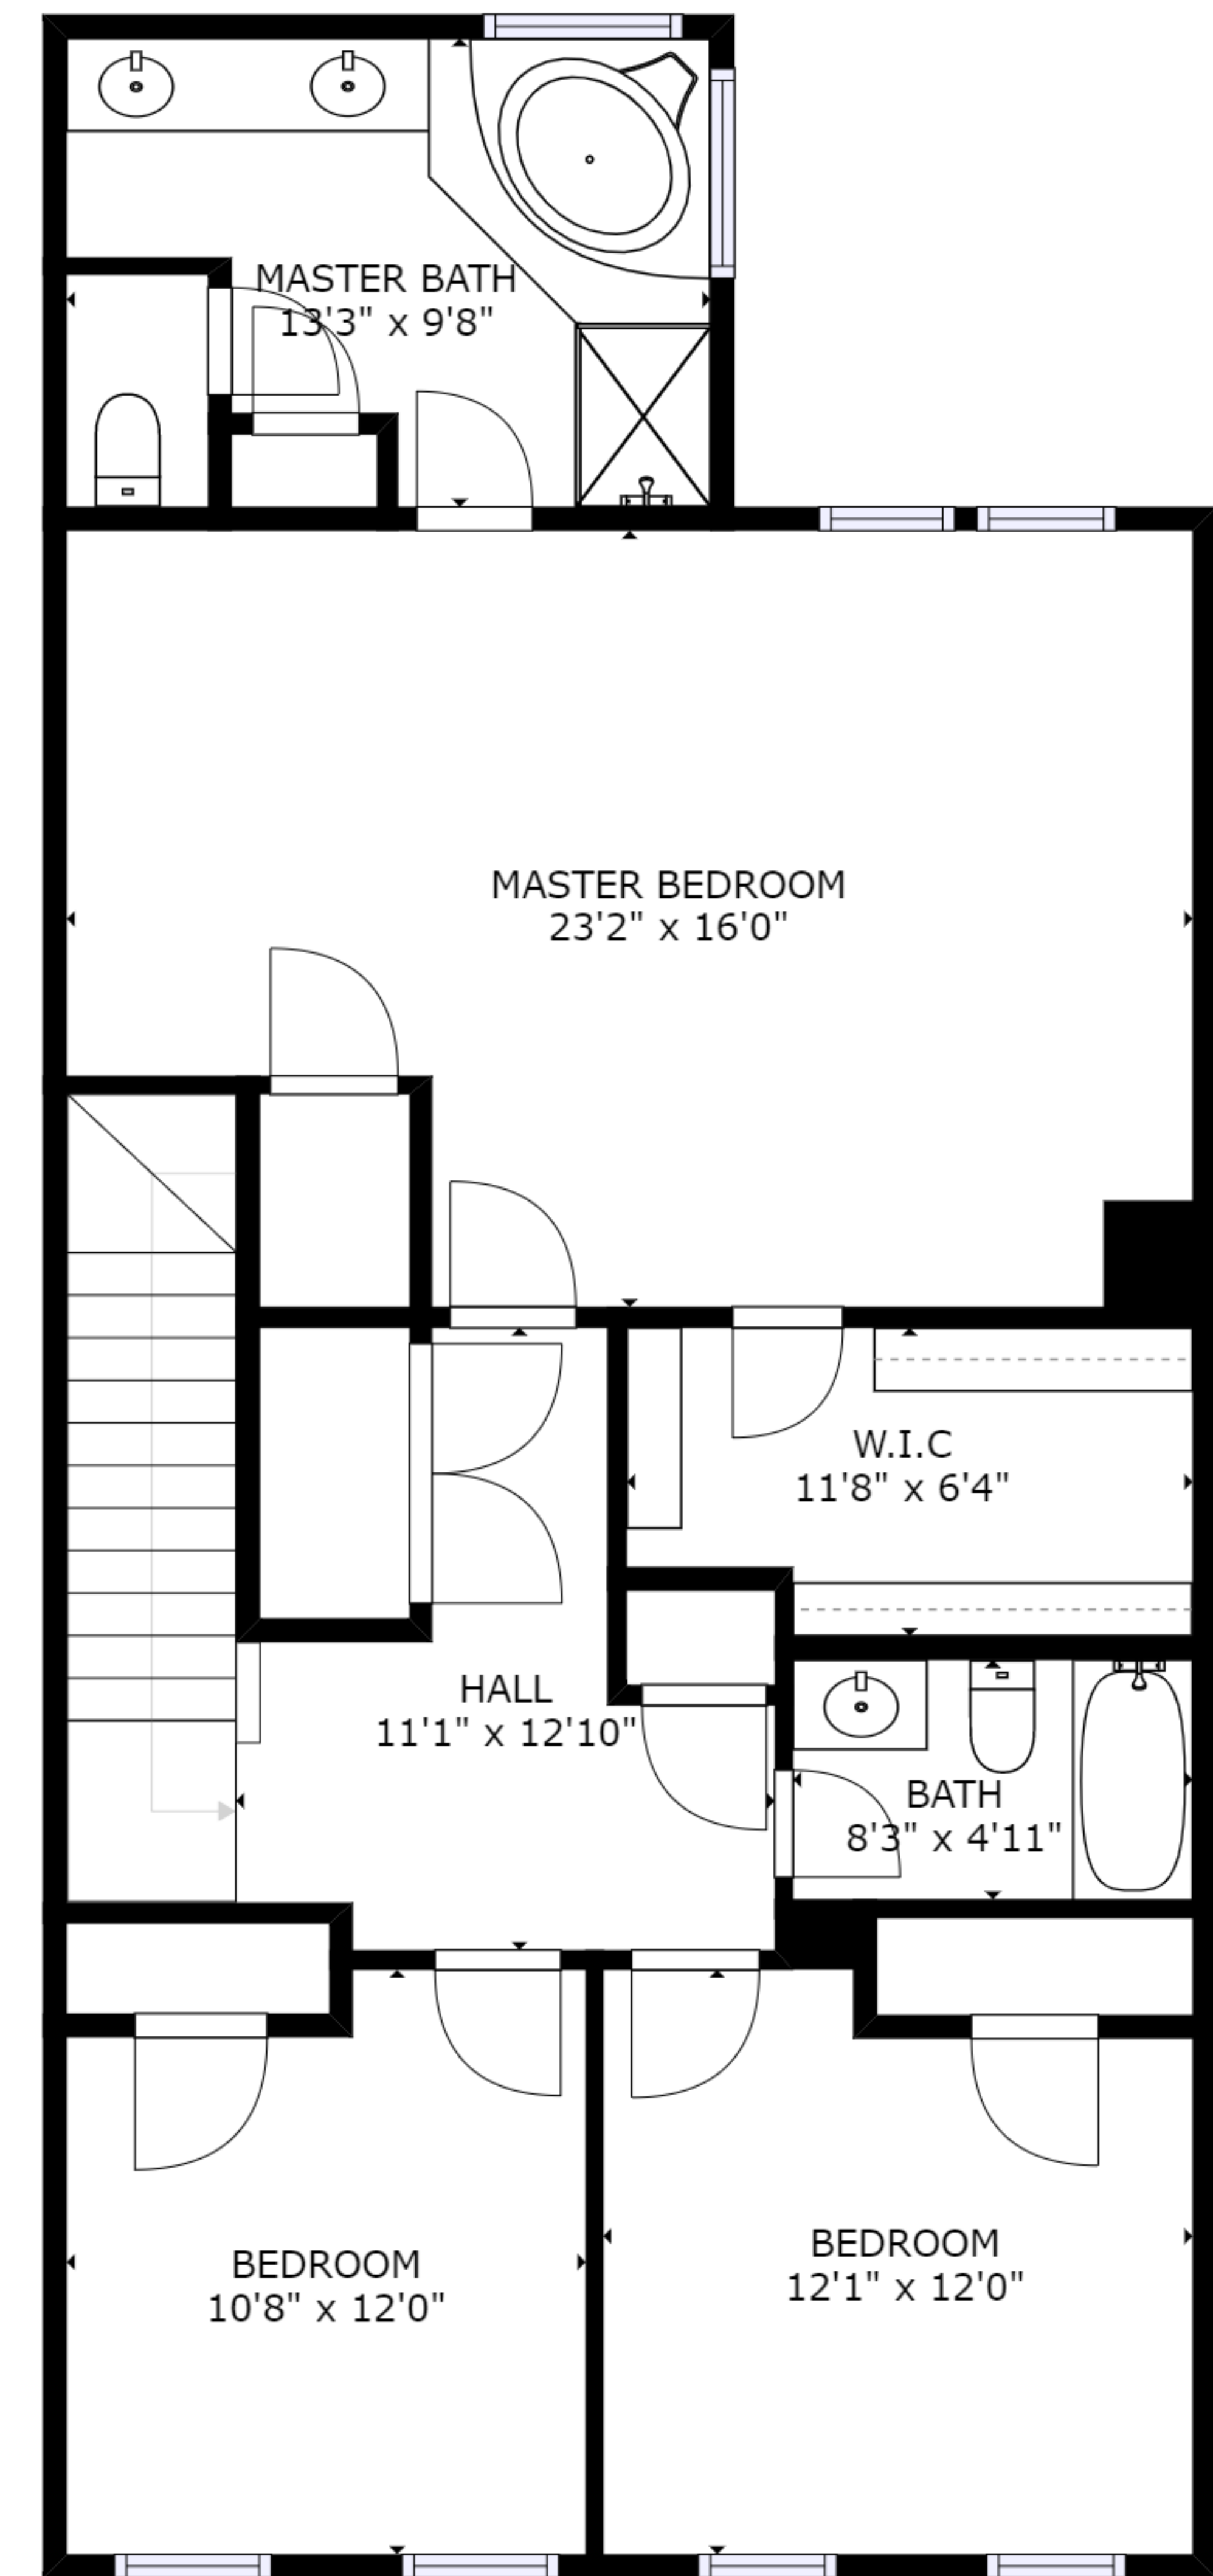

FLOOR 1

FLOOR 2

FLOOR 3

GROSS INTERNAL AREA
 FLOOR 1: 547 sq ft, FLOOR 2: 1106 sq ft
 FLOOR 3: 1098 sq ft
 TOTAL: 2751 sq ft

SIZES AND DIMENSIONS ARE APPROXIMATE, ACTUAL MAY VARY.