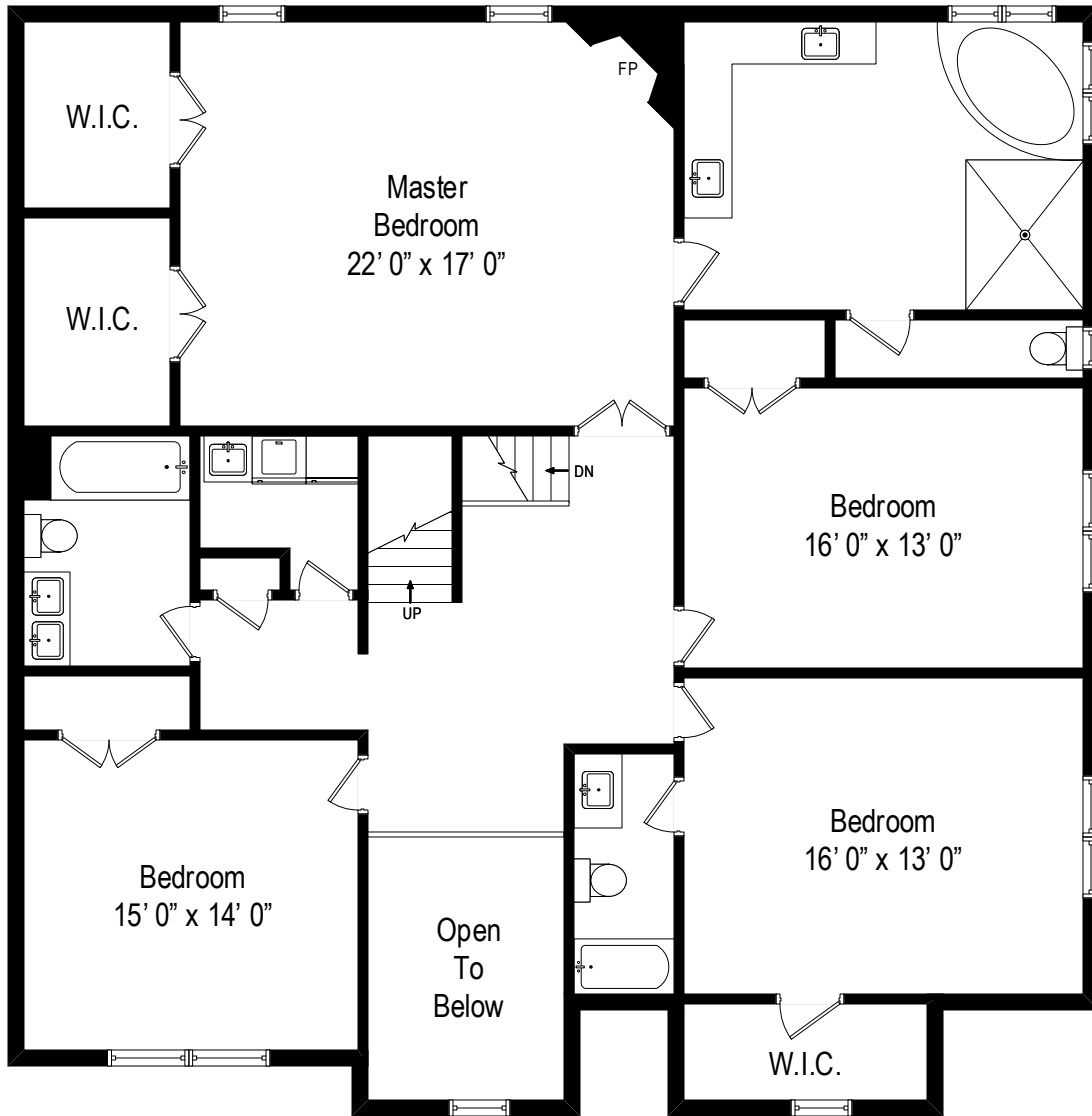

828 Grant Avenue - Westfield, NJ. 07090

First Level

All dimensions are approximate. This plan is for marketing purposes only.

828 Grant Avenue - Westfield, NJ. 07090

Second Level

All dimensions are approximate. This plan is for marketing purposes only.

828 Grant Avenue - Westfield, NJ. 07090

Lower Level

All dimensions are approximate. This plan is for marketing purposes only.