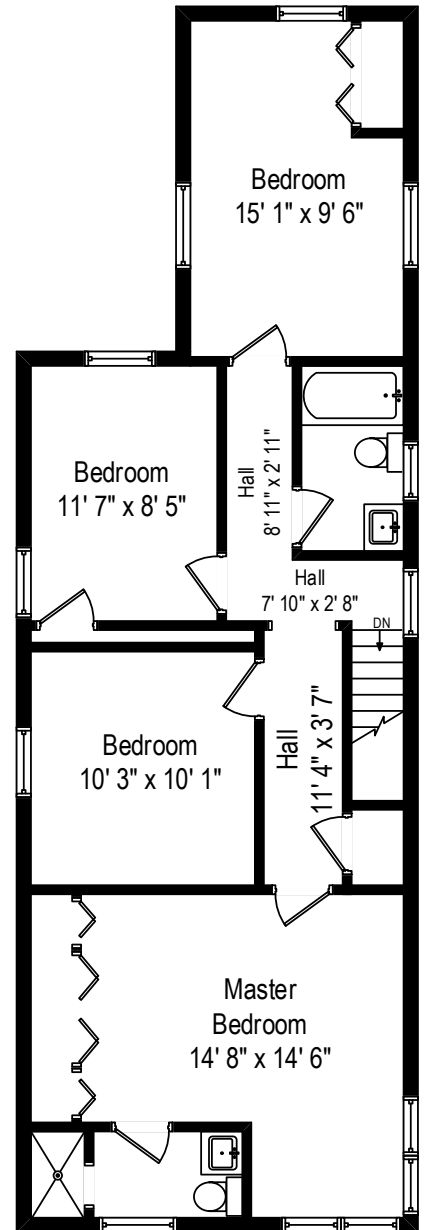

Second Level

343 South Avenue - Garwood NJ 07027