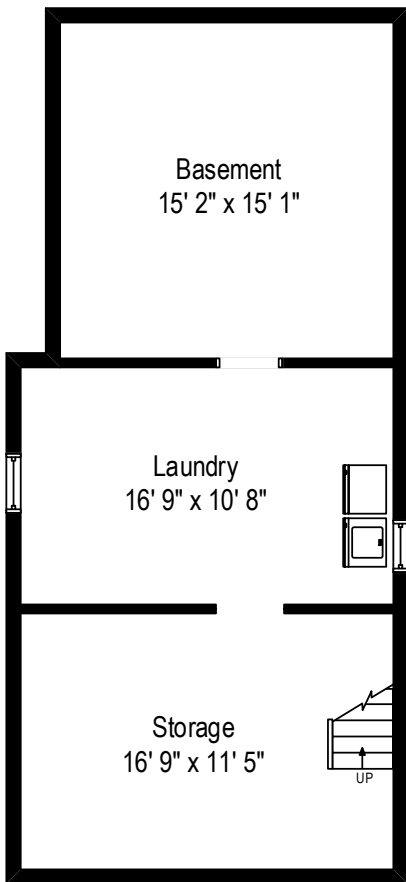

343 South Avenue - Garwood NJ 07027

First Level

343 South Avenue - Garwood NJ 07027

Second Level

All dimensions are approximate. This plan is for marketing purposes only.

343 South Avenue - Garwood NJ 07027

Lower Level

All dimensions are approximate. This plan is for marketing purposes only.

# Lower Level