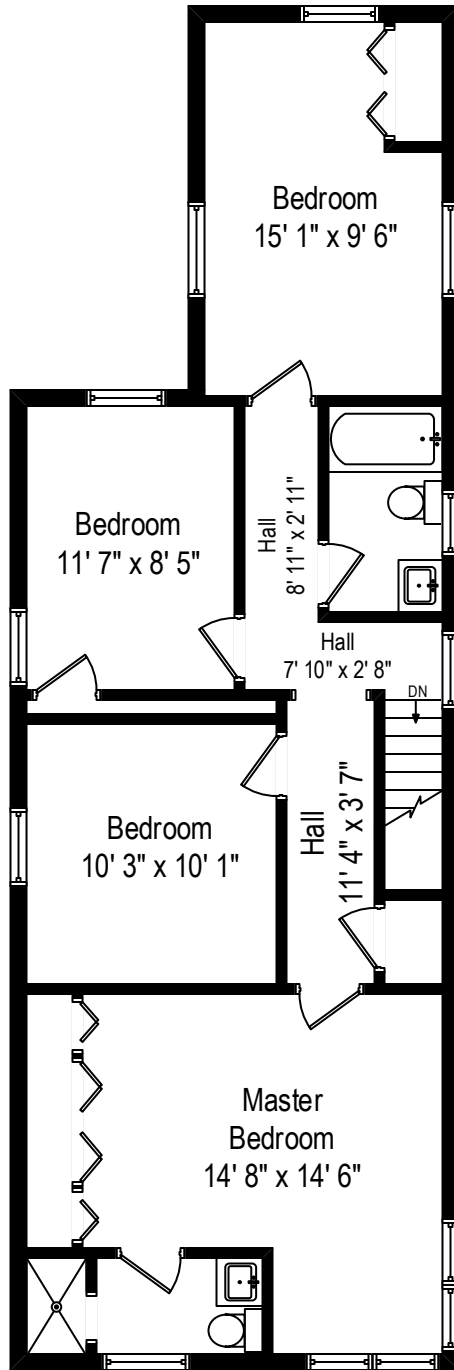

343 South Avenue - Garwood NJ 07027

First Level

343 South Avenue - Garwood NJ 07027

Second Level

All dimensions are approximate. This plan is for marketing purposes only.

343 South Avenue - Garwood NJ 07027

Lower Level

All dimensions are approximate. This plan is for marketing purposes only.

# Lower Level