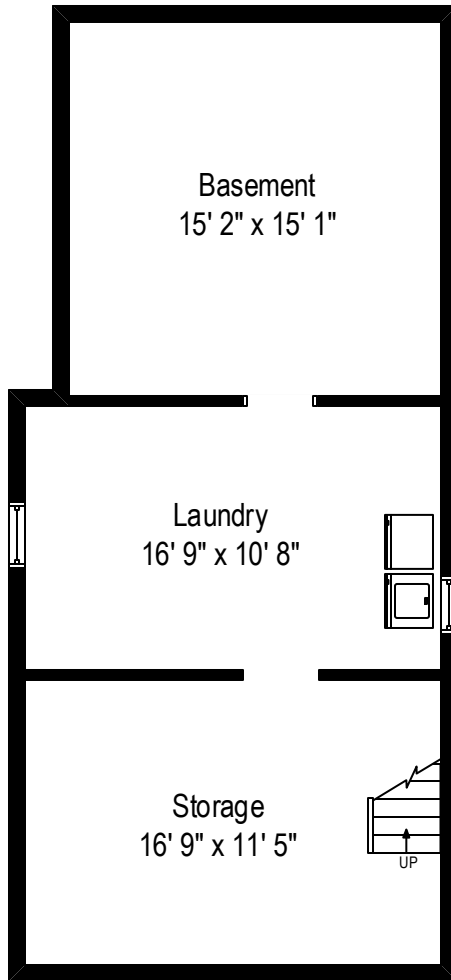

343 South Avenue - Garwood NJ 07027

First Level

343 South Avenue - Garwood NJ 07027

Second Level

All dimensions are approximate. This plan is for marketing purposes only.

343 South Avenue - Garwood NJ 07027

Lower Level

All dimensions are approximate. This plan is for marketing purposes only.

# Lower Level