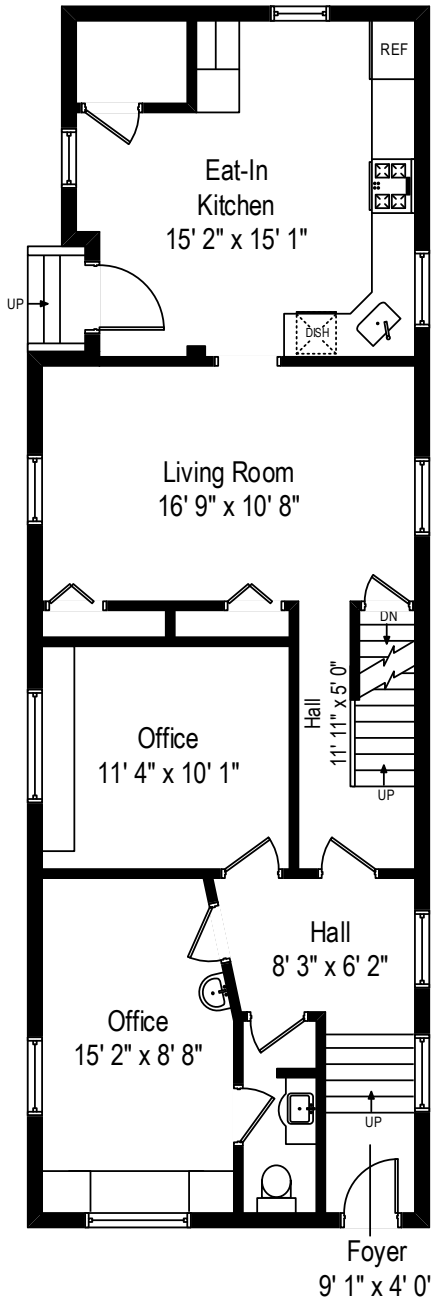

First Level