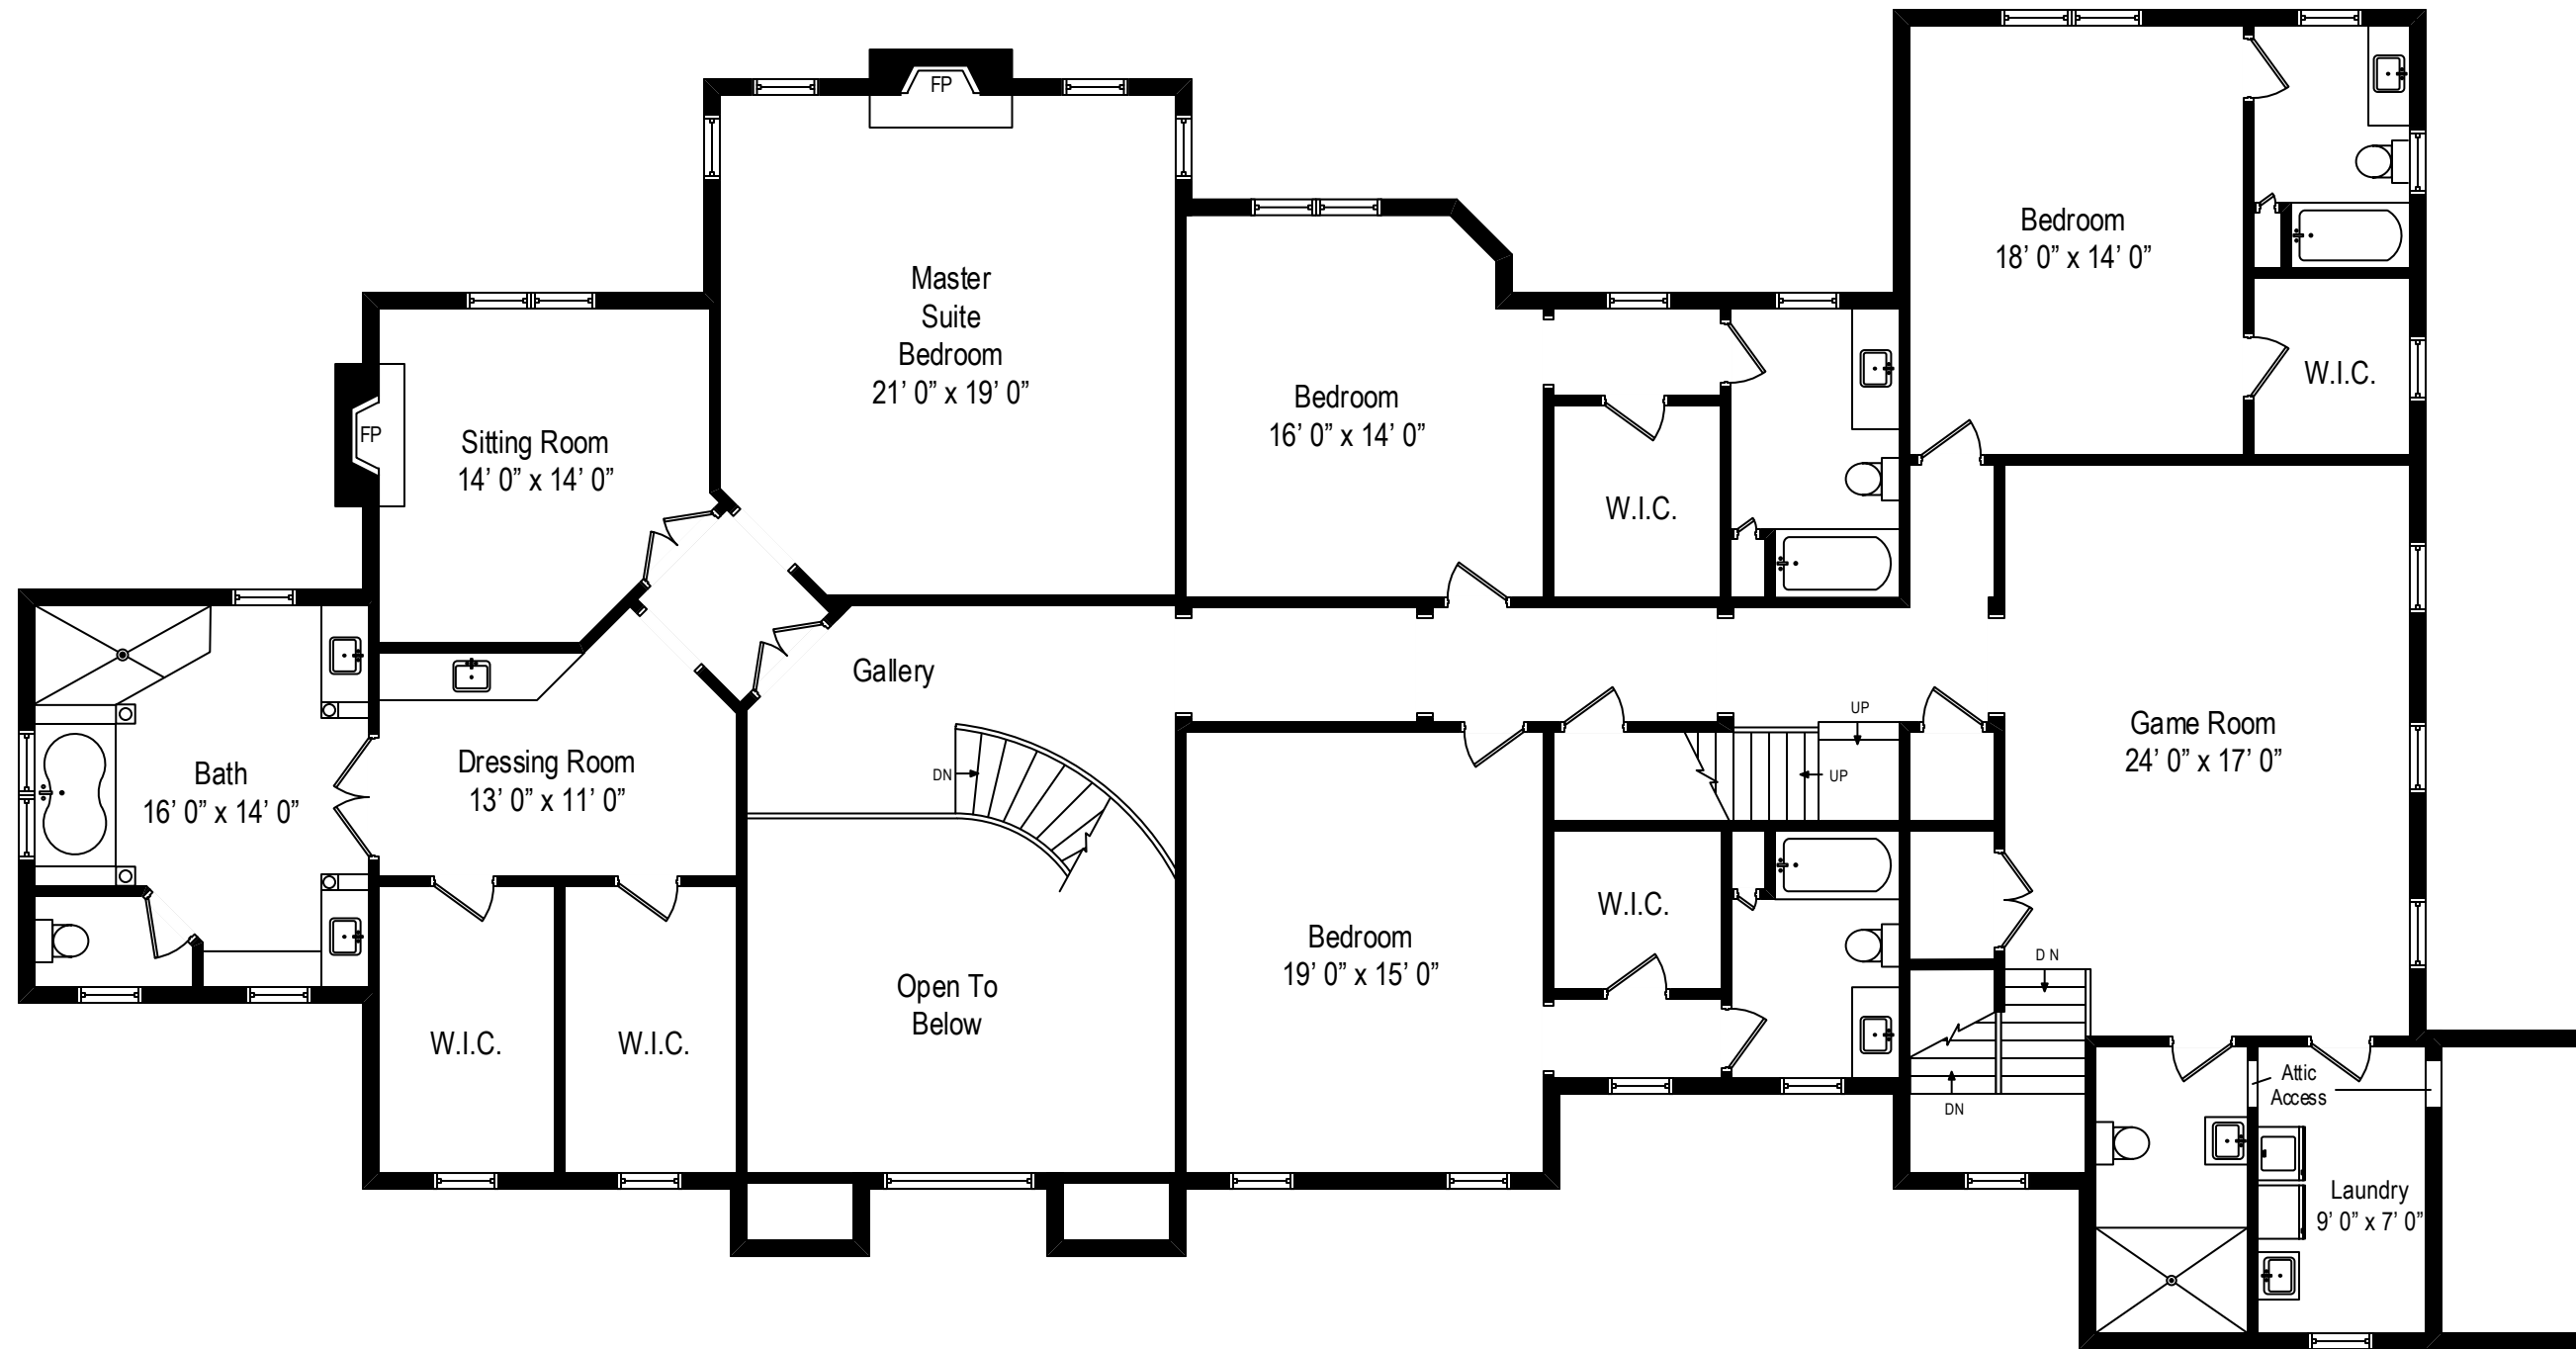

808 Lawrence Avenue – Westfield, NJ 07090

Main Level

All dimensions are approximate. This plan is for marketing purposes only.

808 Lawrence Avenue – Westfield, NJ 07090

Lower Level

All dimensions are approximate. This plan is for marketing purposes only.

Attic Level

Upper Level

Main Level

Lower Level