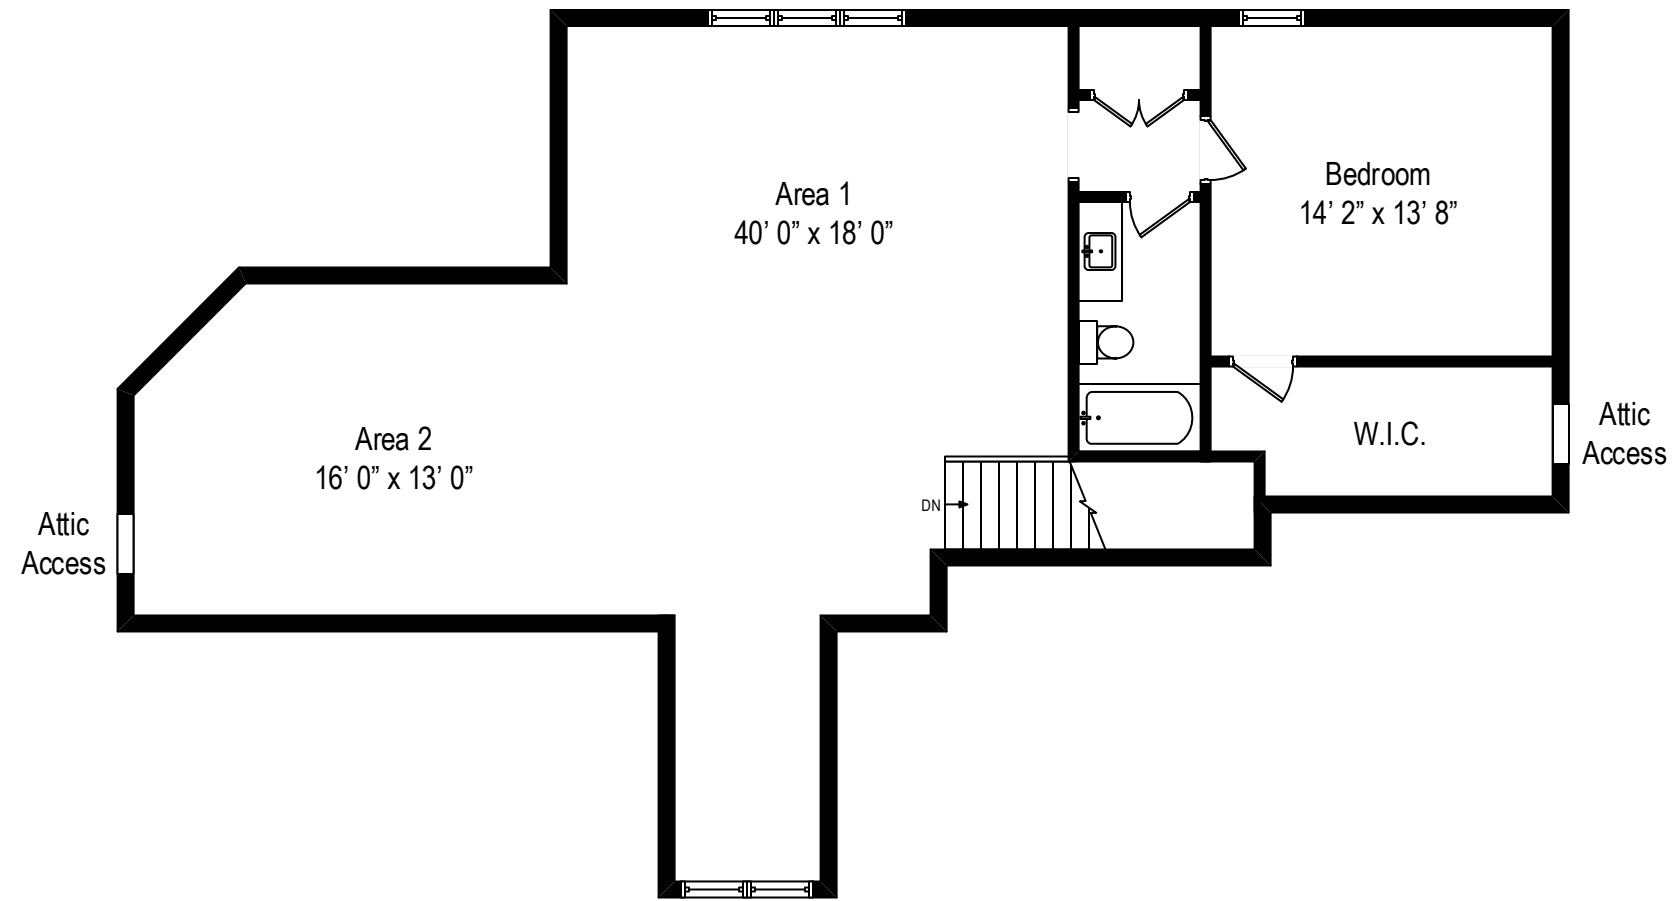

808 Lawrence Avenue – Westfield, NJ 07090

Main Level

All dimensions are approximate. This plan is for marketing purposes only.

808 Lawrence Avenue – Westfield, NJ 07090

Lower Level

All dimensions are approximate. This plan is for marketing purposes only.

Attic Level

Upper Level

Main Level

Lower Level