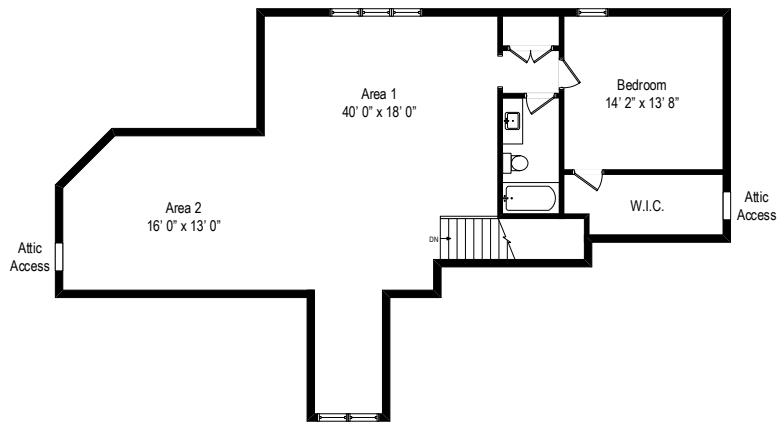

808 Lawrence Avenue – Westfield, NJ 07090

Main Level

All dimensions are approximate. This plan is for marketing purposes only.

808 Lawrence Avenue – Westfield, NJ 07090

Lower Level

All dimensions are approximate. This plan is for marketing purposes only.

Attic Level

Upper Level

Main Level

Lower Level