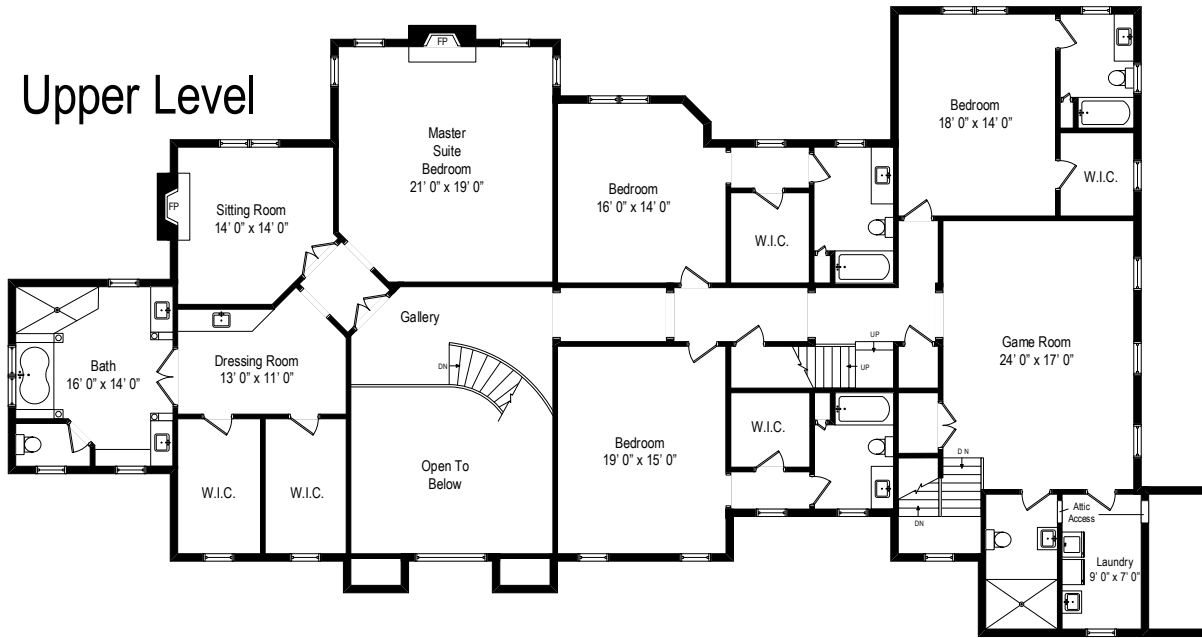

808 Lawrence Avenue – Westfield, NJ 07090

Main Level

All dimensions are approximate. This plan is for marketing purposes only.

808 Lawrence Avenue – Westfield, NJ 07090

Lower Level

All dimensions are approximate. This plan is for marketing purposes only.

Attic Level

Upper Level

Main Level

Lower Level