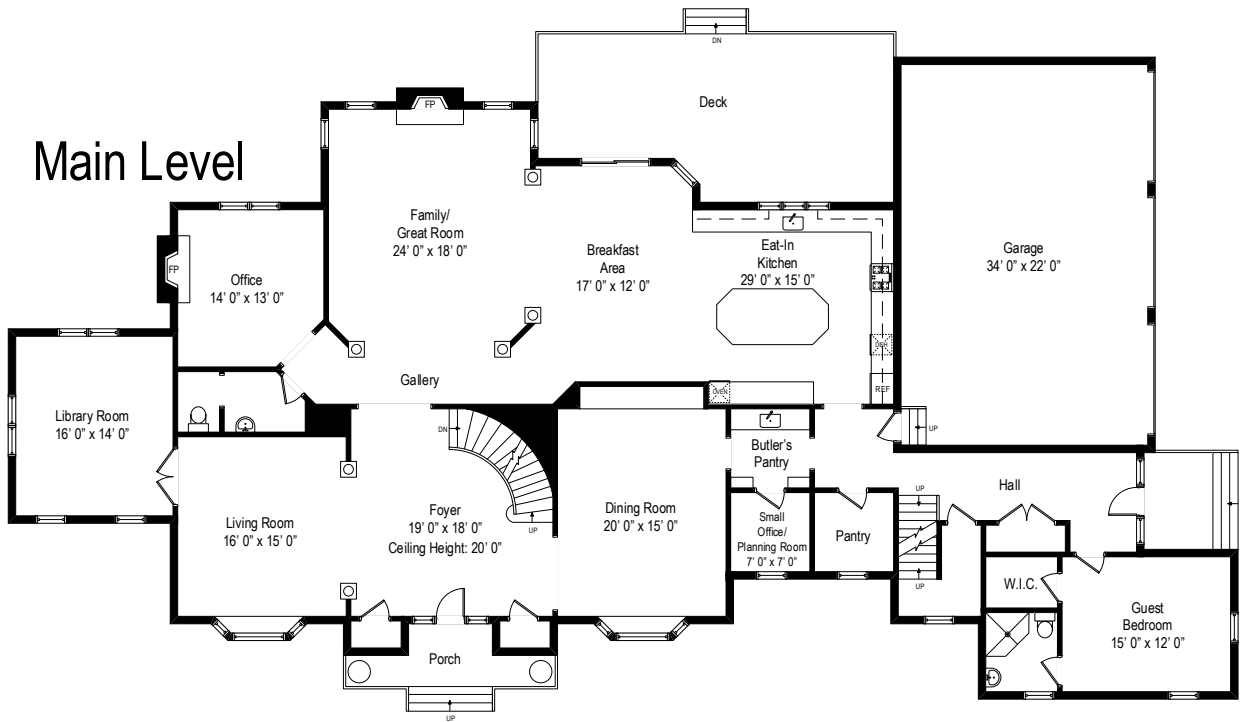

808 Lawrence Avenue – Westfield, NJ 07090

Main Level

All dimensions are approximate. This plan is for marketing purposes only.

808 Lawrence Avenue – Westfield, NJ 07090

Lower Level

All dimensions are approximate. This plan is for marketing purposes only.

Attic Level

Upper Level

Main Level

Lower Level