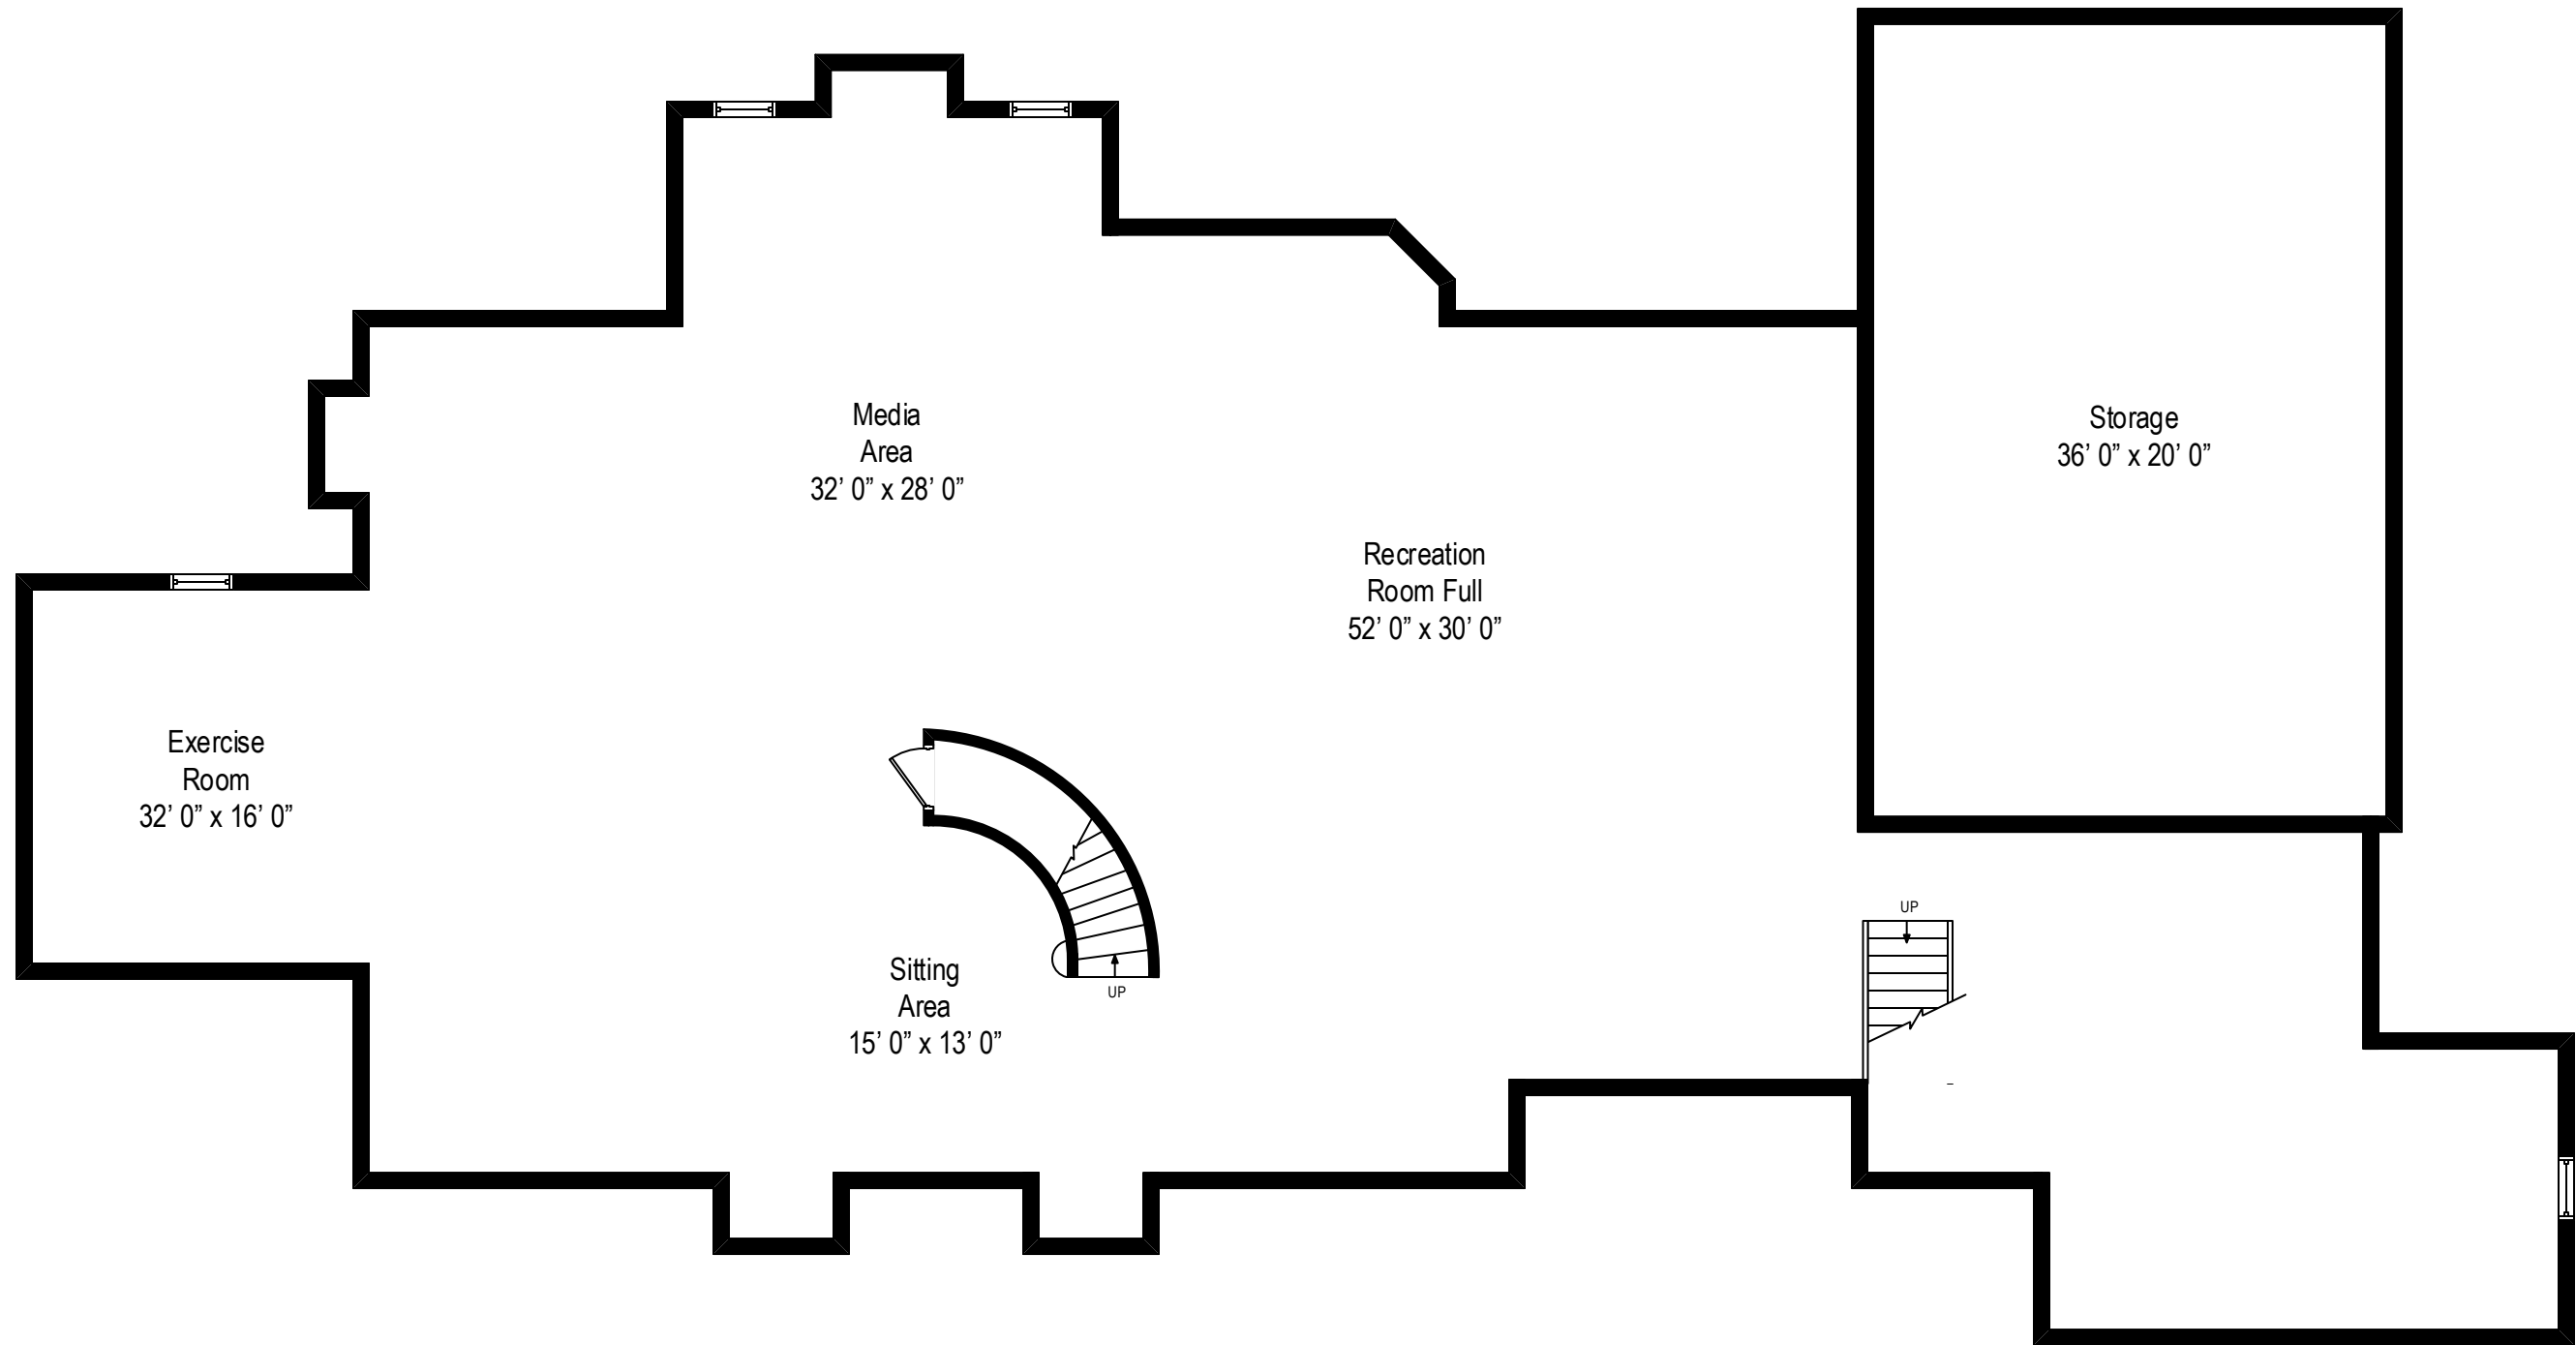

808 Lawrence Avenue – Westfield, NJ 07090

Main Level

All dimensions are approximate. This plan is for marketing purposes only.

808 Lawrence Avenue – Westfield, NJ 07090

Lower Level

All dimensions are approximate. This plan is for marketing purposes only.

Attic Level

Upper Level

Main Level

Lower Level