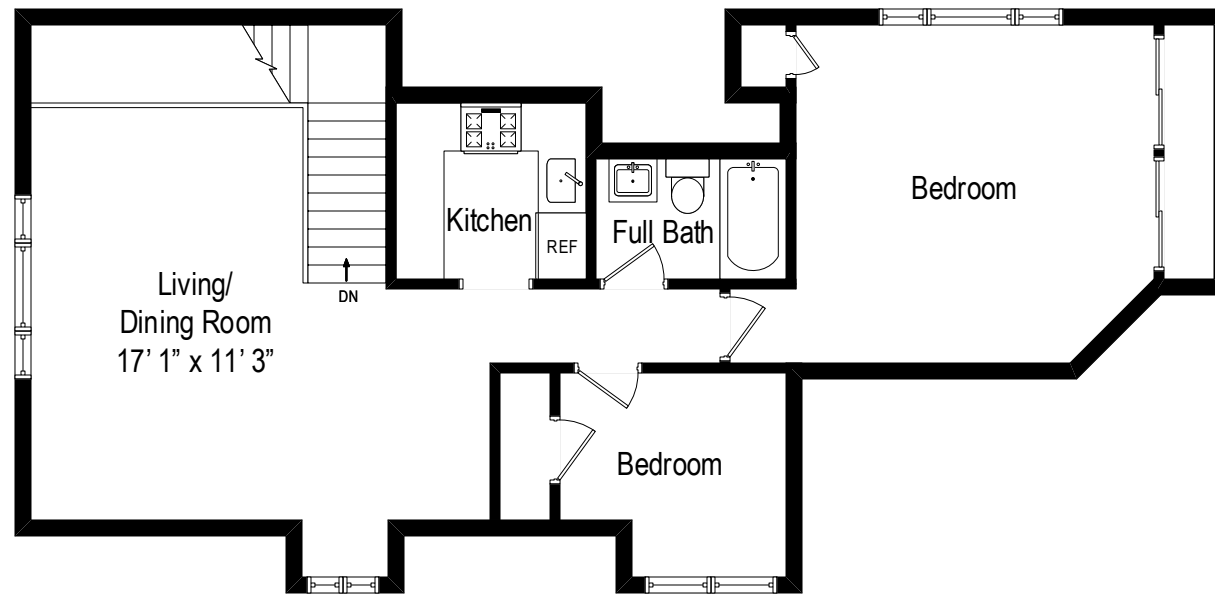

1 Park Ridge Court – Chester, NJ 07930

First Level

All dimensions are approximate. This plan is for marketing purposes only.

1 Park Ridge Court – Chester, NJ 07930

Second Level

All dimensions are approximate. This plan is for marketing purposes only.

1 Park Ridge Court – Chester, NJ 07930

Lower Level

All dimensions are approximate. This plan is for marketing purposes only.

1 Park Ridge Court – Chester, NJ 07930

Detached 3 Car Garage

1 Park Ridge Court – Chester, NJ 07930

Apartment Over 3 Car Garage

All dimensions are approximate. This plan is for marketing purposes only.

Second Level

First Level

Apartment Above 3 Car Garage

Lower Level

Detached 3 Car Garage

1 Park Ridge Court – Chester, NJ 07930