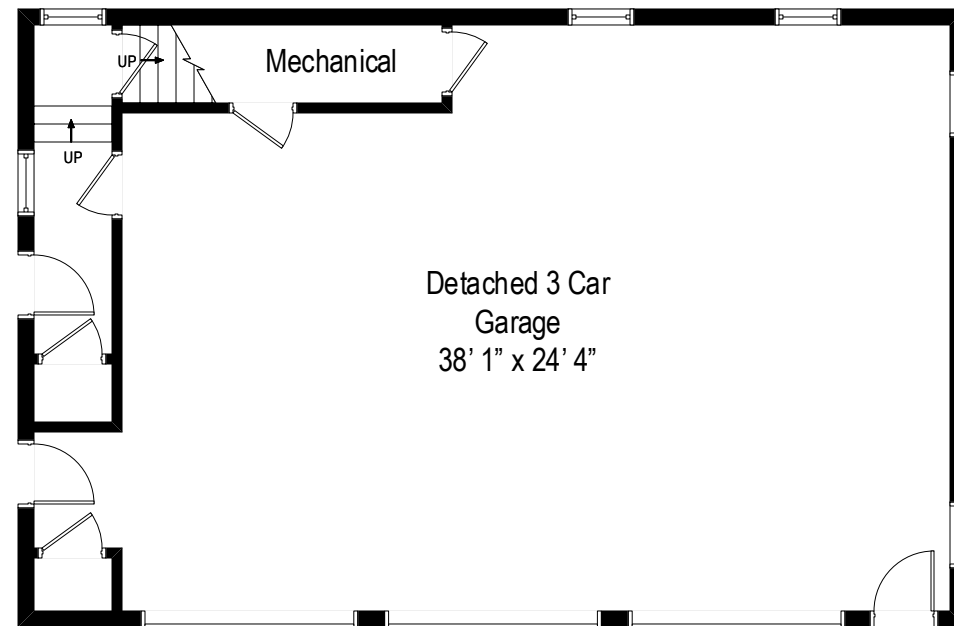

1 Park Ridge Court – Chester, NJ 07930

First Level

All dimensions are approximate. This plan is for marketing purposes only.

1 Park Ridge Court – Chester, NJ 07930

Second Level

All dimensions are approximate. This plan is for marketing purposes only.

1 Park Ridge Court – Chester, NJ 07930

Lower Level

All dimensions are approximate. This plan is for marketing purposes only.

1 Park Ridge Court – Chester, NJ 07930

Detached 3 Car Garage

1 Park Ridge Court – Chester, NJ 07930

Apartment Over 3 Car Garage

All dimensions are approximate. This plan is for marketing purposes only.

Second Level

First Level

Apartment Above 3 Car Garage

Lower Level

Detached 3 Car Garage

1 Park Ridge Court – Chester, NJ 07930