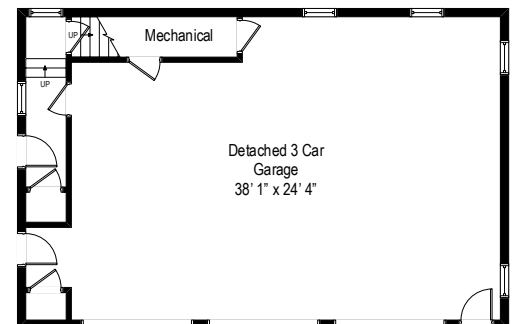

1 Park Ridge Court – Chester, NJ 07930

First Level

All dimensions are approximate. This plan is for marketing purposes only.

1 Park Ridge Court – Chester, NJ 07930

Second Level

All dimensions are approximate. This plan is for marketing purposes only.

1 Park Ridge Court – Chester, NJ 07930

Lower Level

All dimensions are approximate. This plan is for marketing purposes only.

1 Park Ridge Court – Chester, NJ 07930

Detached 3 Car Garage

1 Park Ridge Court – Chester, NJ 07930

Apartment Over 3 Car Garage

All dimensions are approximate. This plan is for marketing purposes only.

Second Level

First Level

Apartment Above 3 Car Garage

Lower Level

Detached 3 Car Garage

1 Park Ridge Court – Chester, NJ 07930