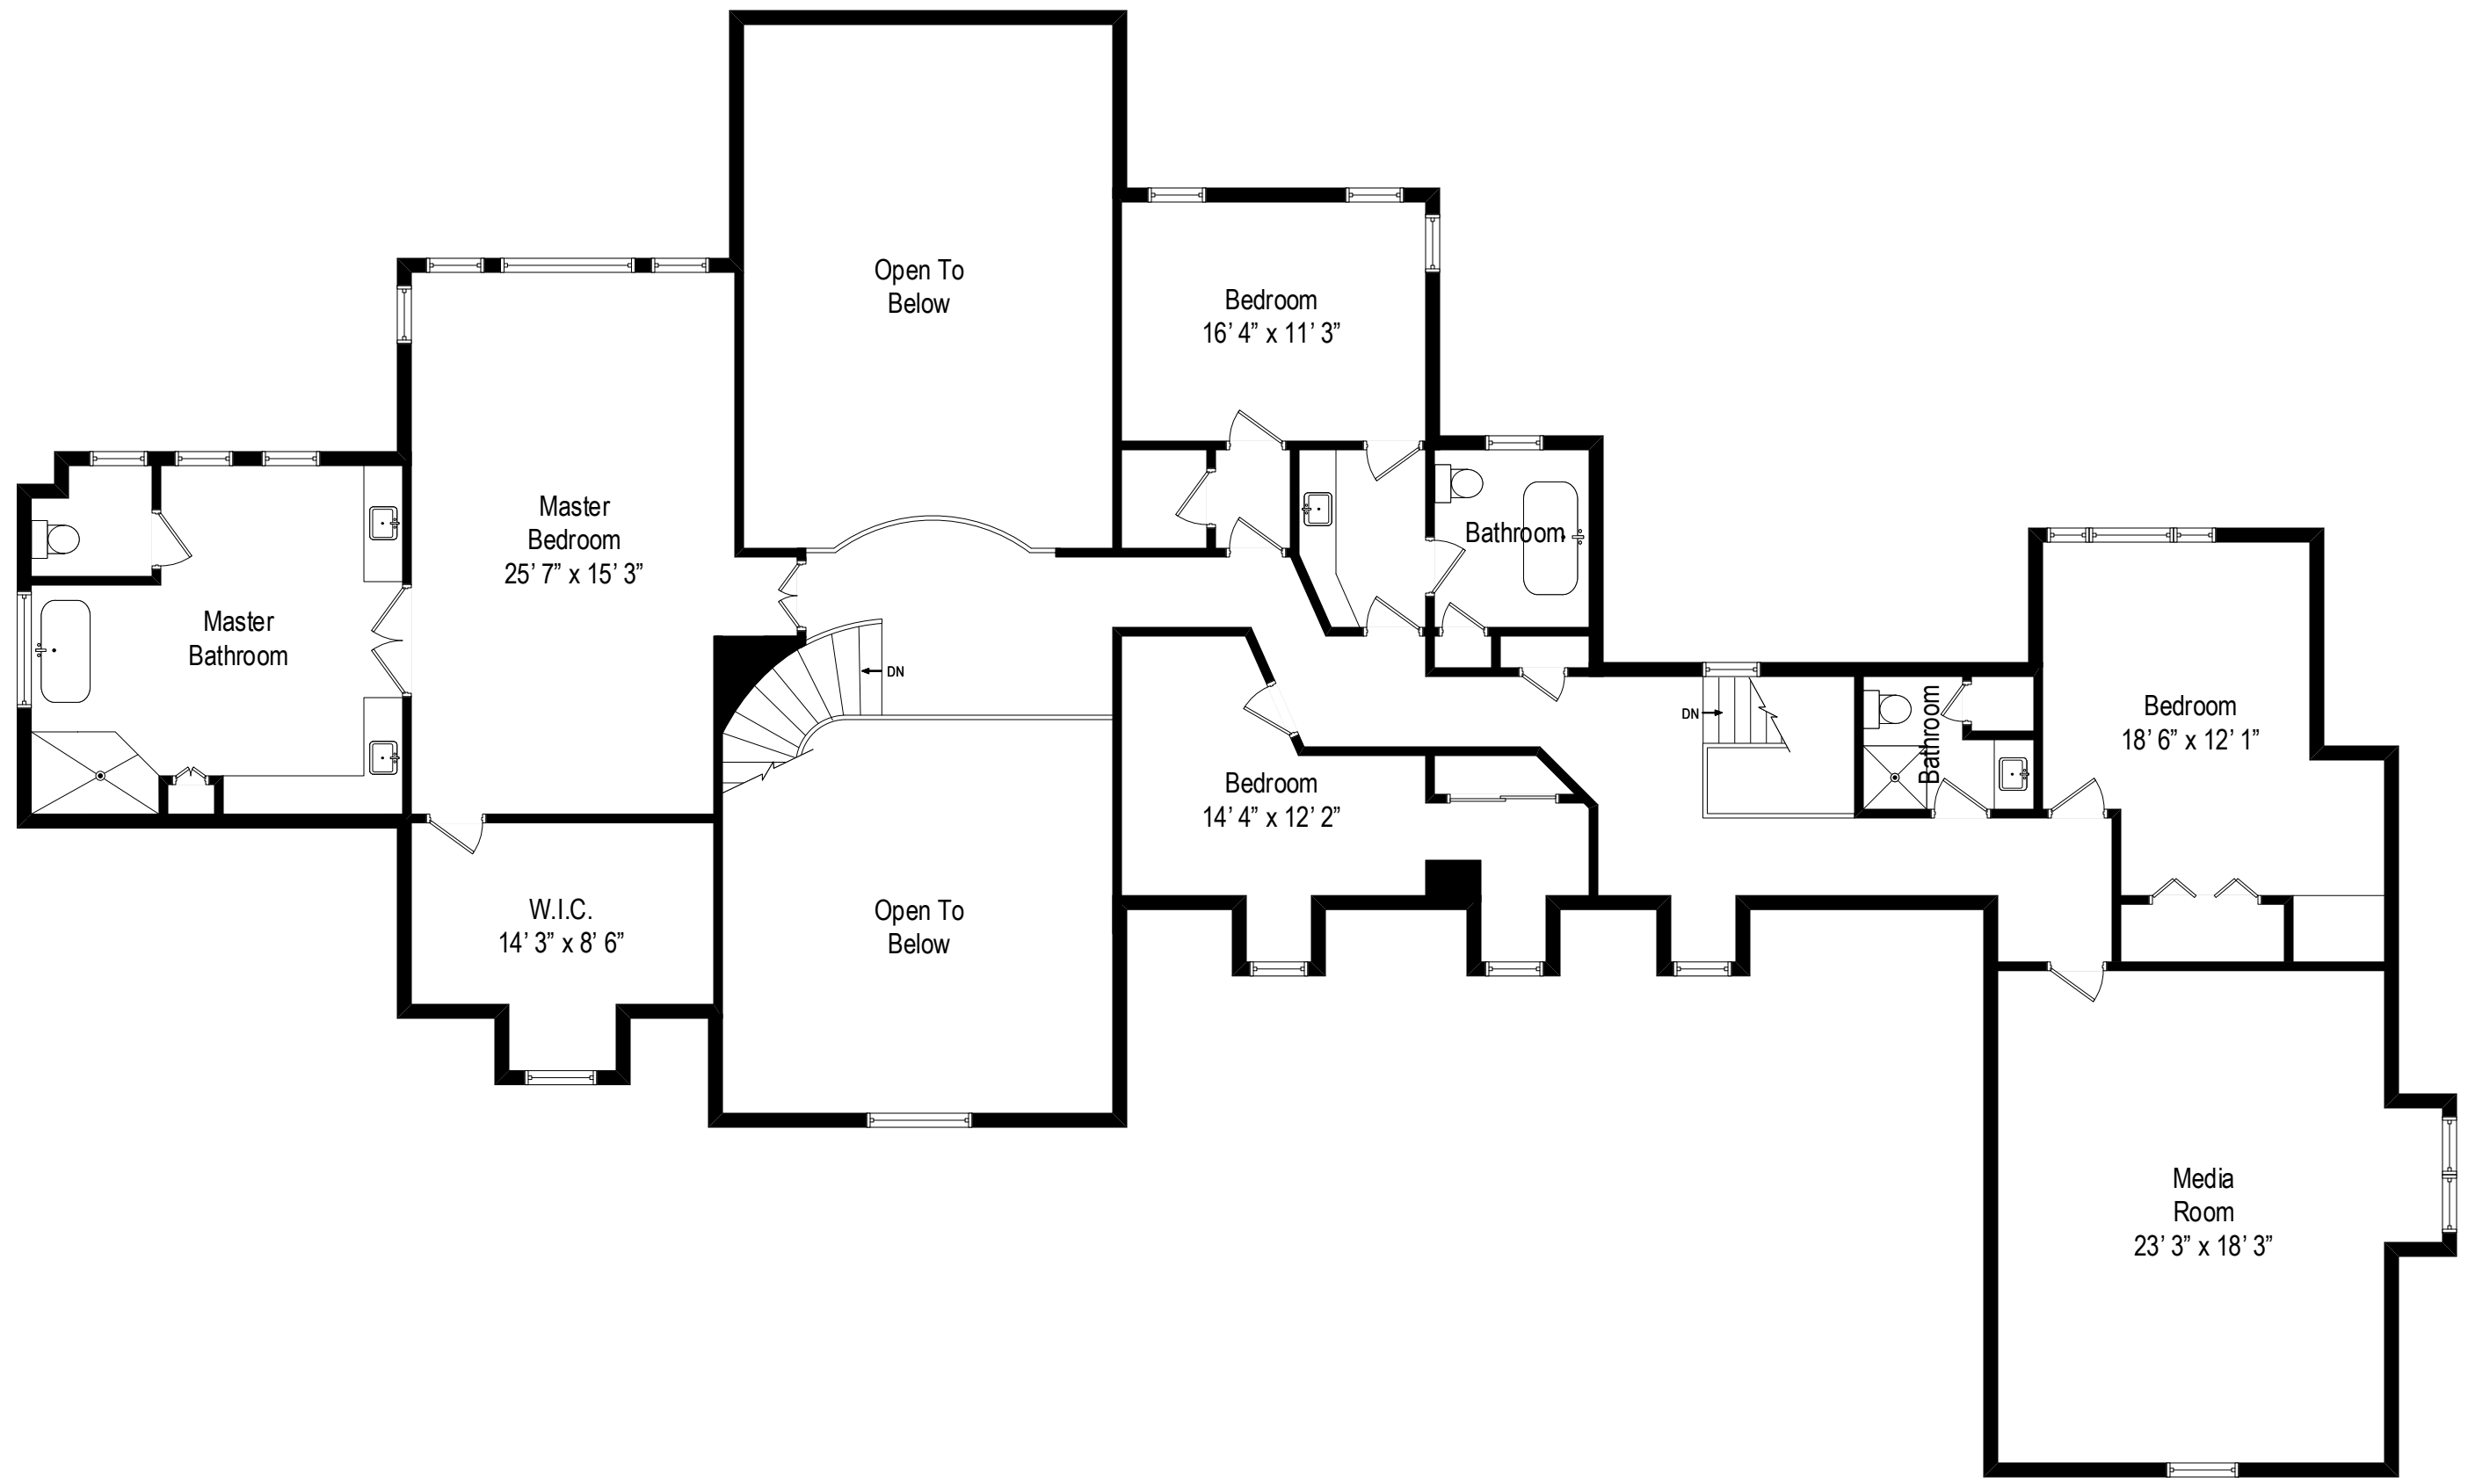

1 Park Ridge Court – Chester, NJ 07930

First Level

All dimensions are approximate. This plan is for marketing purposes only.

1 Park Ridge Court – Chester, NJ 07930

Second Level

All dimensions are approximate. This plan is for marketing purposes only.

1 Park Ridge Court – Chester, NJ 07930

Lower Level

All dimensions are approximate. This plan is for marketing purposes only.

1 Park Ridge Court – Chester, NJ 07930

Detached 3 Car Garage

1 Park Ridge Court – Chester, NJ 07930

Apartment Over 3 Car Garage

All dimensions are approximate. This plan is for marketing purposes only.

Second Level

First Level

Apartment Above 3 Car Garage

Lower Level

Detached 3 Car Garage

1 Park Ridge Court – Chester, NJ 07930