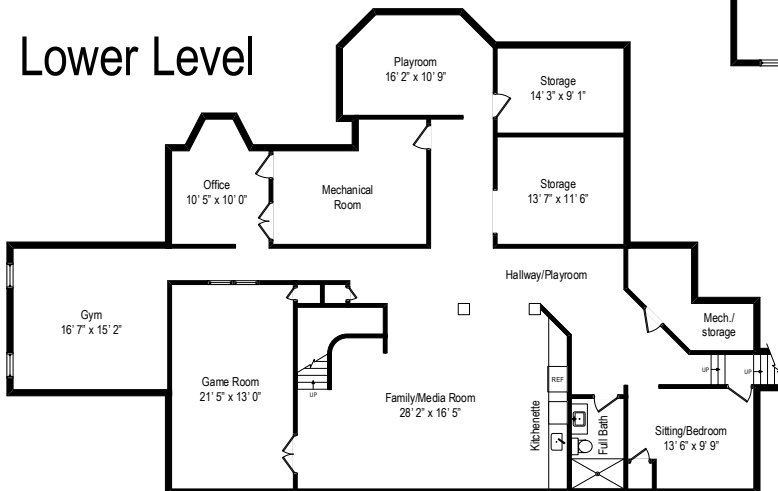

1 Park Ridge Court – Chester, NJ 07930

First Level

All dimensions are approximate. This plan is for marketing purposes only.

1 Park Ridge Court – Chester, NJ 07930

Second Level

All dimensions are approximate. This plan is for marketing purposes only.

1 Park Ridge Court – Chester, NJ 07930

Lower Level

All dimensions are approximate. This plan is for marketing purposes only.

1 Park Ridge Court – Chester, NJ 07930

Detached 3 Car Garage

1 Park Ridge Court – Chester, NJ 07930

Apartment Over 3 Car Garage

All dimensions are approximate. This plan is for marketing purposes only.

Second Level

First Level

Apartment Above 3 Car Garage

Lower Level

Detached 3 Car Garage

1 Park Ridge Court – Chester, NJ 07930