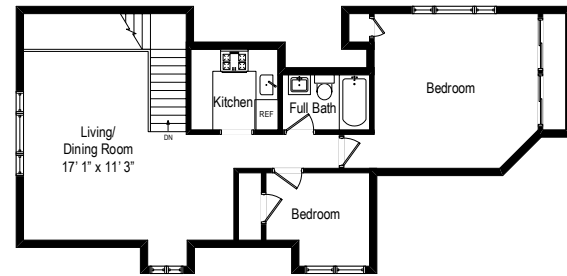

1 Park Ridge Court – Chester, NJ 07930

First Level

All dimensions are approximate. This plan is for marketing purposes only.

1 Park Ridge Court – Chester, NJ 07930

Second Level

All dimensions are approximate. This plan is for marketing purposes only.

1 Park Ridge Court – Chester, NJ 07930

Lower Level

All dimensions are approximate. This plan is for marketing purposes only.

1 Park Ridge Court – Chester, NJ 07930

Detached 3 Car Garage

1 Park Ridge Court – Chester, NJ 07930

Apartment Over 3 Car Garage

All dimensions are approximate. This plan is for marketing purposes only.

Second Level

First Level

Apartment Above 3 Car Garage

Lower Level

Detached 3 Car Garage

1 Park Ridge Court – Chester, NJ 07930