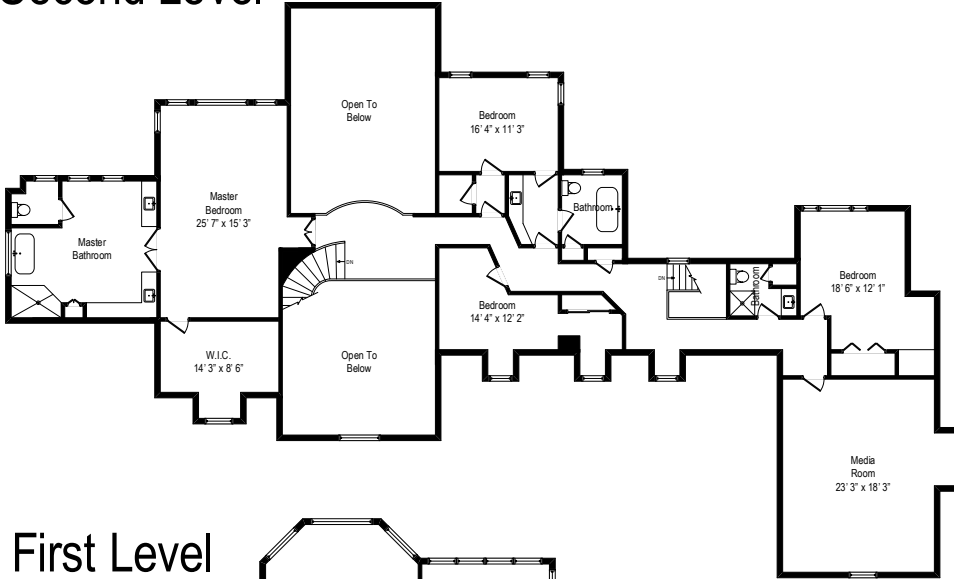

1 Park Ridge Court – Chester, NJ 07930

First Level

All dimensions are approximate. This plan is for marketing purposes only.

1 Park Ridge Court – Chester, NJ 07930

Second Level

All dimensions are approximate. This plan is for marketing purposes only.

1 Park Ridge Court – Chester, NJ 07930

Lower Level

All dimensions are approximate. This plan is for marketing purposes only.

1 Park Ridge Court – Chester, NJ 07930

Detached 3 Car Garage

1 Park Ridge Court – Chester, NJ 07930

Apartment Over 3 Car Garage

All dimensions are approximate. This plan is for marketing purposes only.

Second Level

First Level

Apartment Above 3 Car Garage

Lower Level

Detached 3 Car Garage

1 Park Ridge Court – Chester, NJ 07930