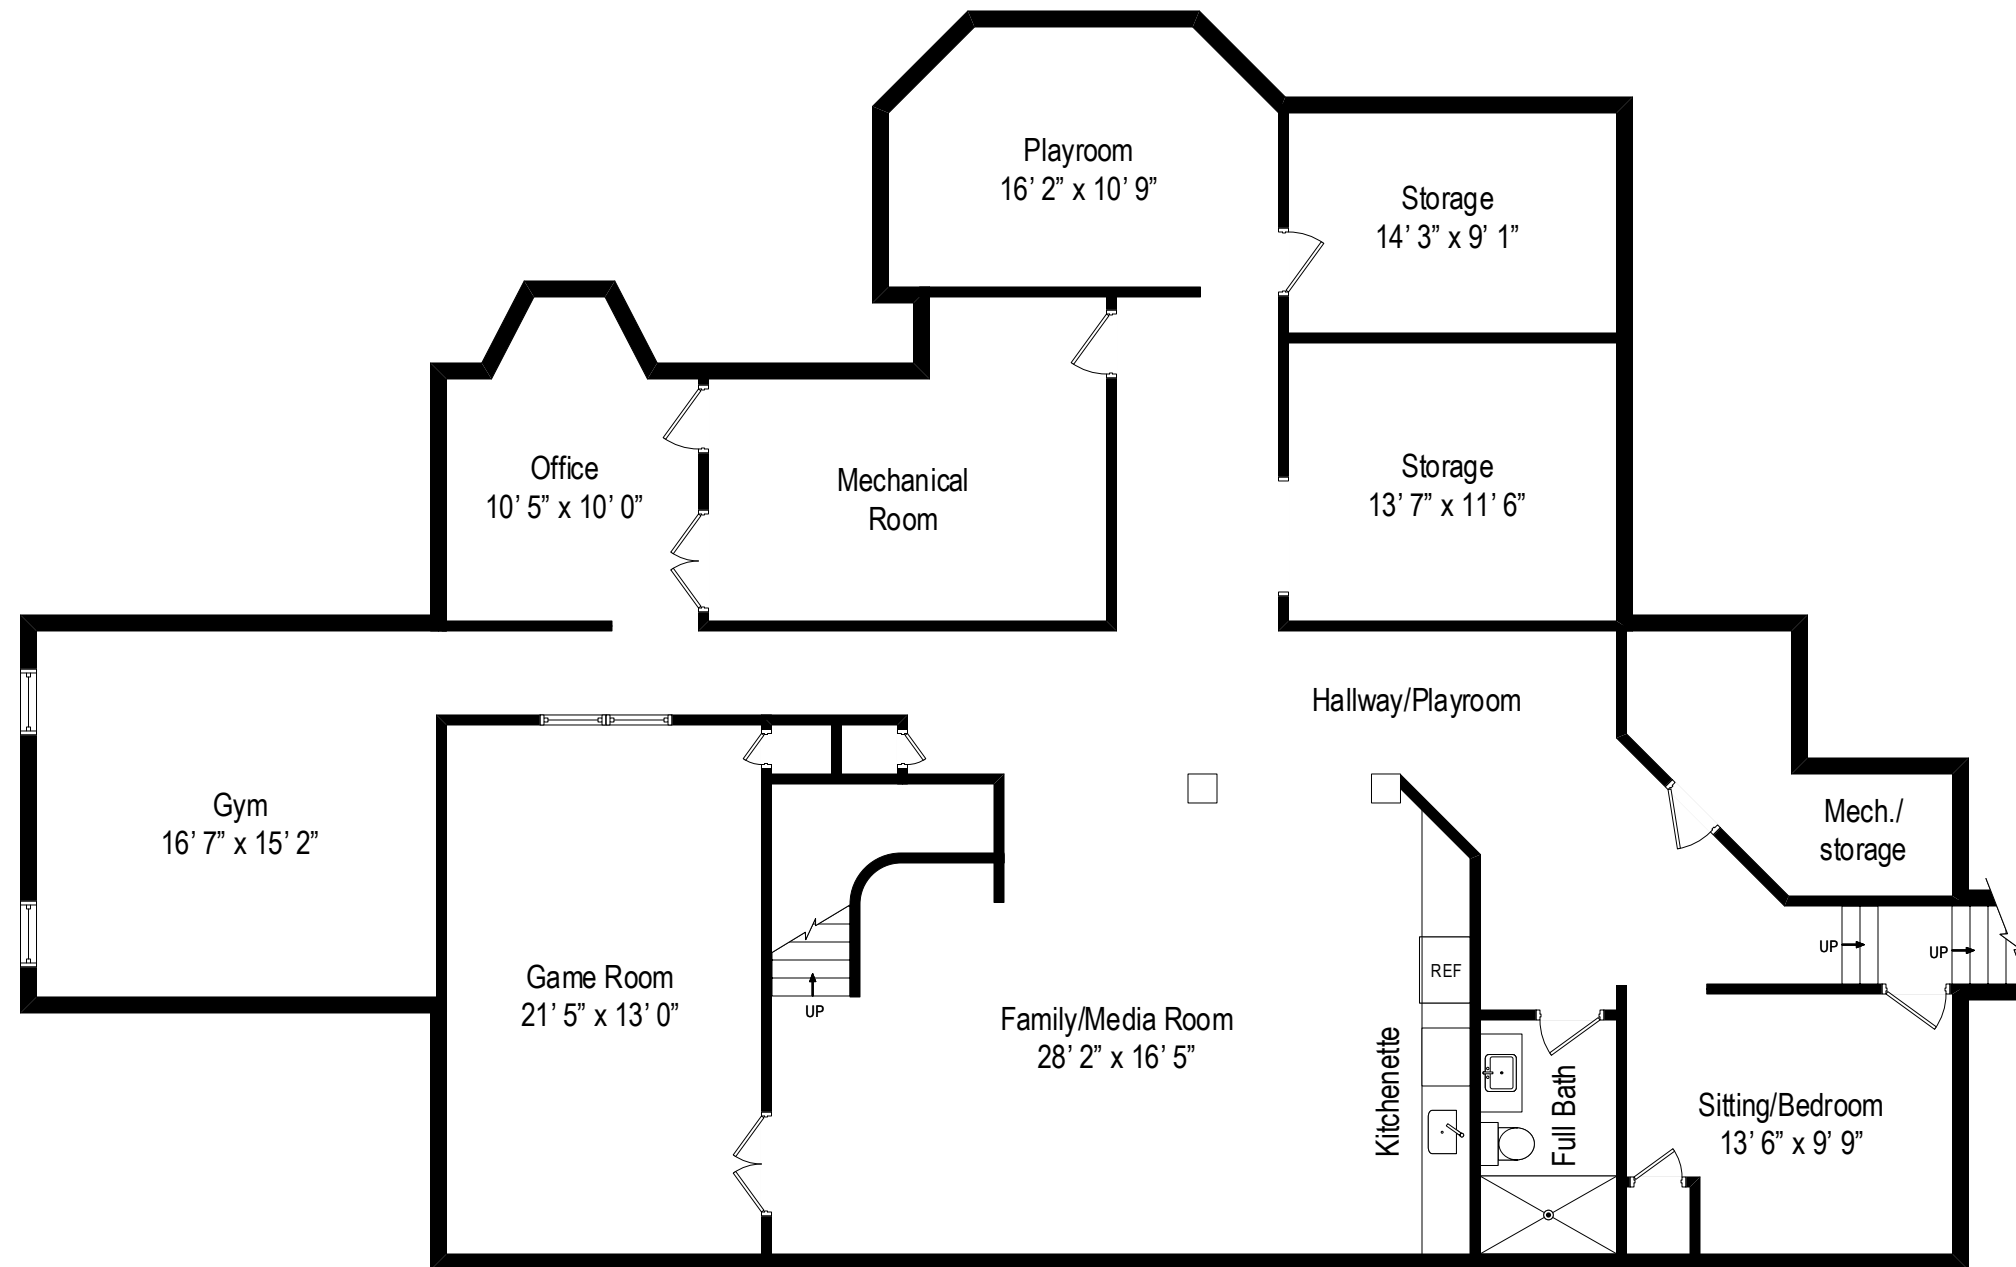

1 Park Ridge Court – Chester, NJ 07930

First Level

All dimensions are approximate. This plan is for marketing purposes only.

1 Park Ridge Court – Chester, NJ 07930

Second Level

All dimensions are approximate. This plan is for marketing purposes only.

1 Park Ridge Court – Chester, NJ 07930

Lower Level

All dimensions are approximate. This plan is for marketing purposes only.

1 Park Ridge Court – Chester, NJ 07930

Detached 3 Car Garage

1 Park Ridge Court – Chester, NJ 07930

Apartment Over 3 Car Garage

All dimensions are approximate. This plan is for marketing purposes only.

Second Level

First Level

Apartment Above 3 Car Garage

Lower Level

Detached 3 Car Garage

1 Park Ridge Court – Chester, NJ 07930