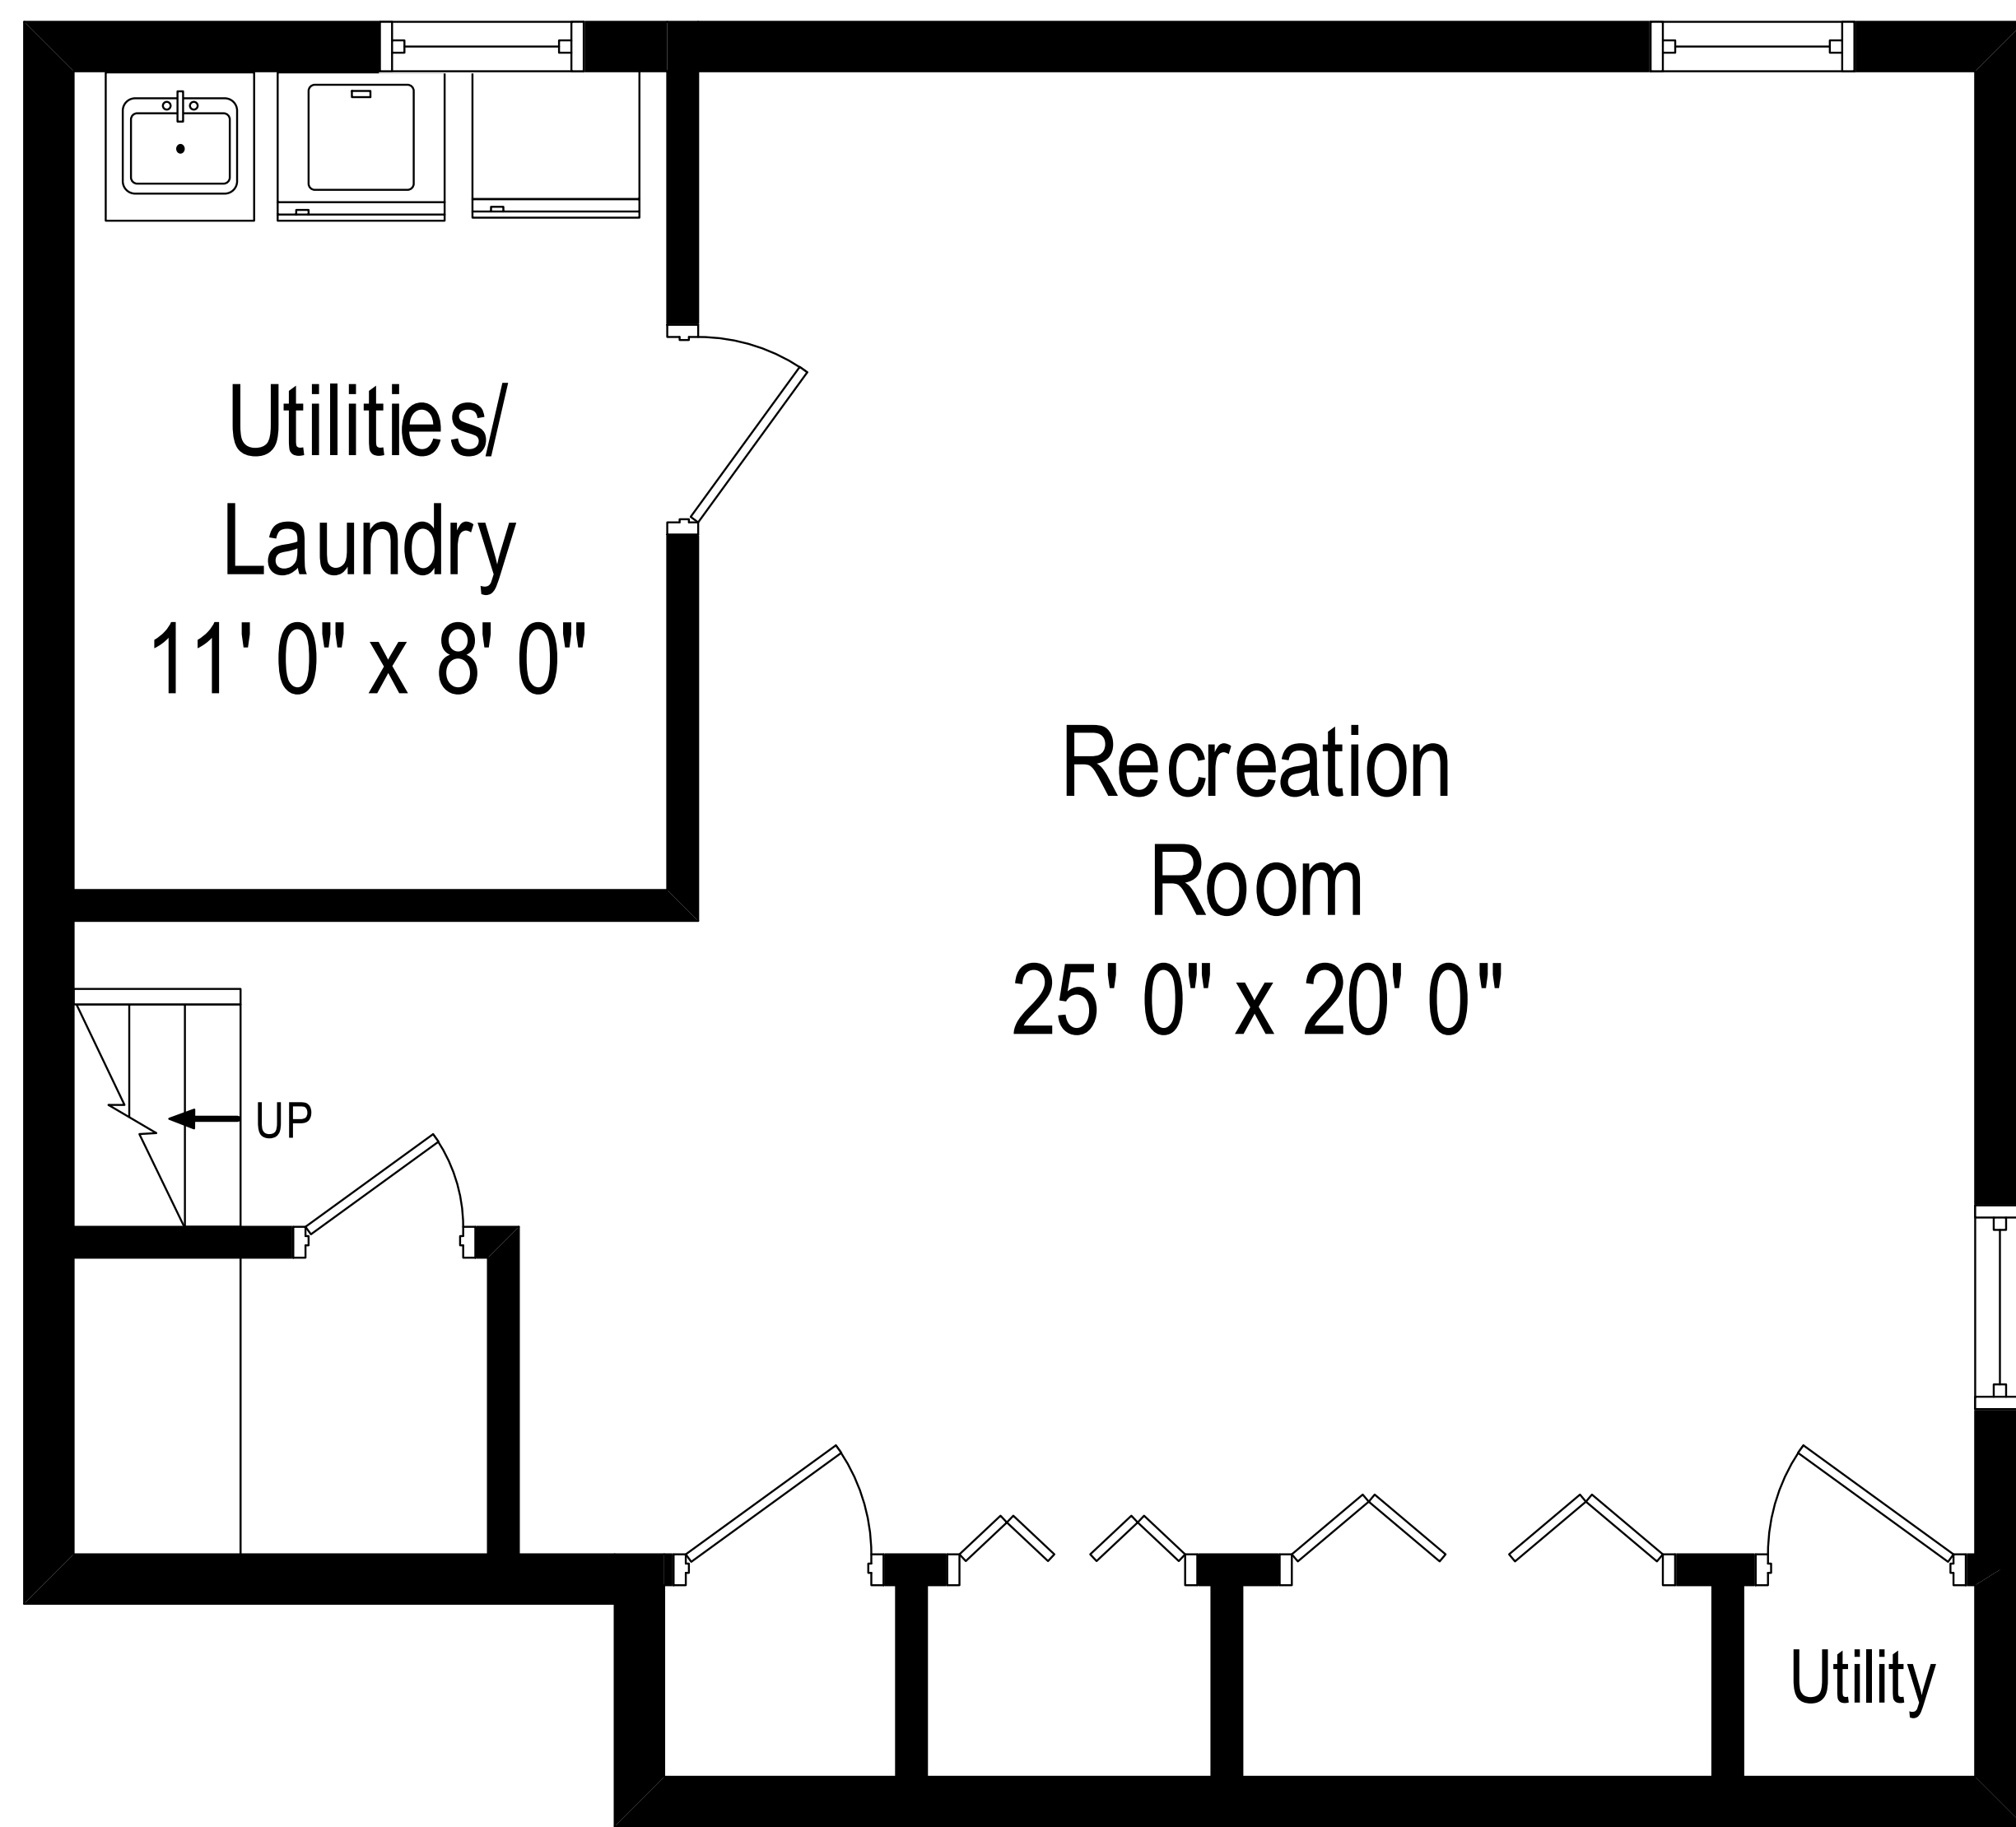

6 Sandra Circle - Westfield, NJ 07090

Ground Level

All dimensions are approximate. This plan is for marketing purposes only.

6 Sandra Circle - Westfield, NJ 07090

First + Second Level

6 Sandra Circle - Westfield, NJ 07090

Third + Fourth Level

6 Sandra Circle - Westfield, NJ 07090

Lower Level

All dimensions are approximate. This plan is for marketing purposes only.

Ground Level

Third + Fourth Level

First + Second Level

Lower Level

6 Sandra Circle - Westfield, NJ 07090

All dimensions are approximate. This plan is for marketing purposes only.