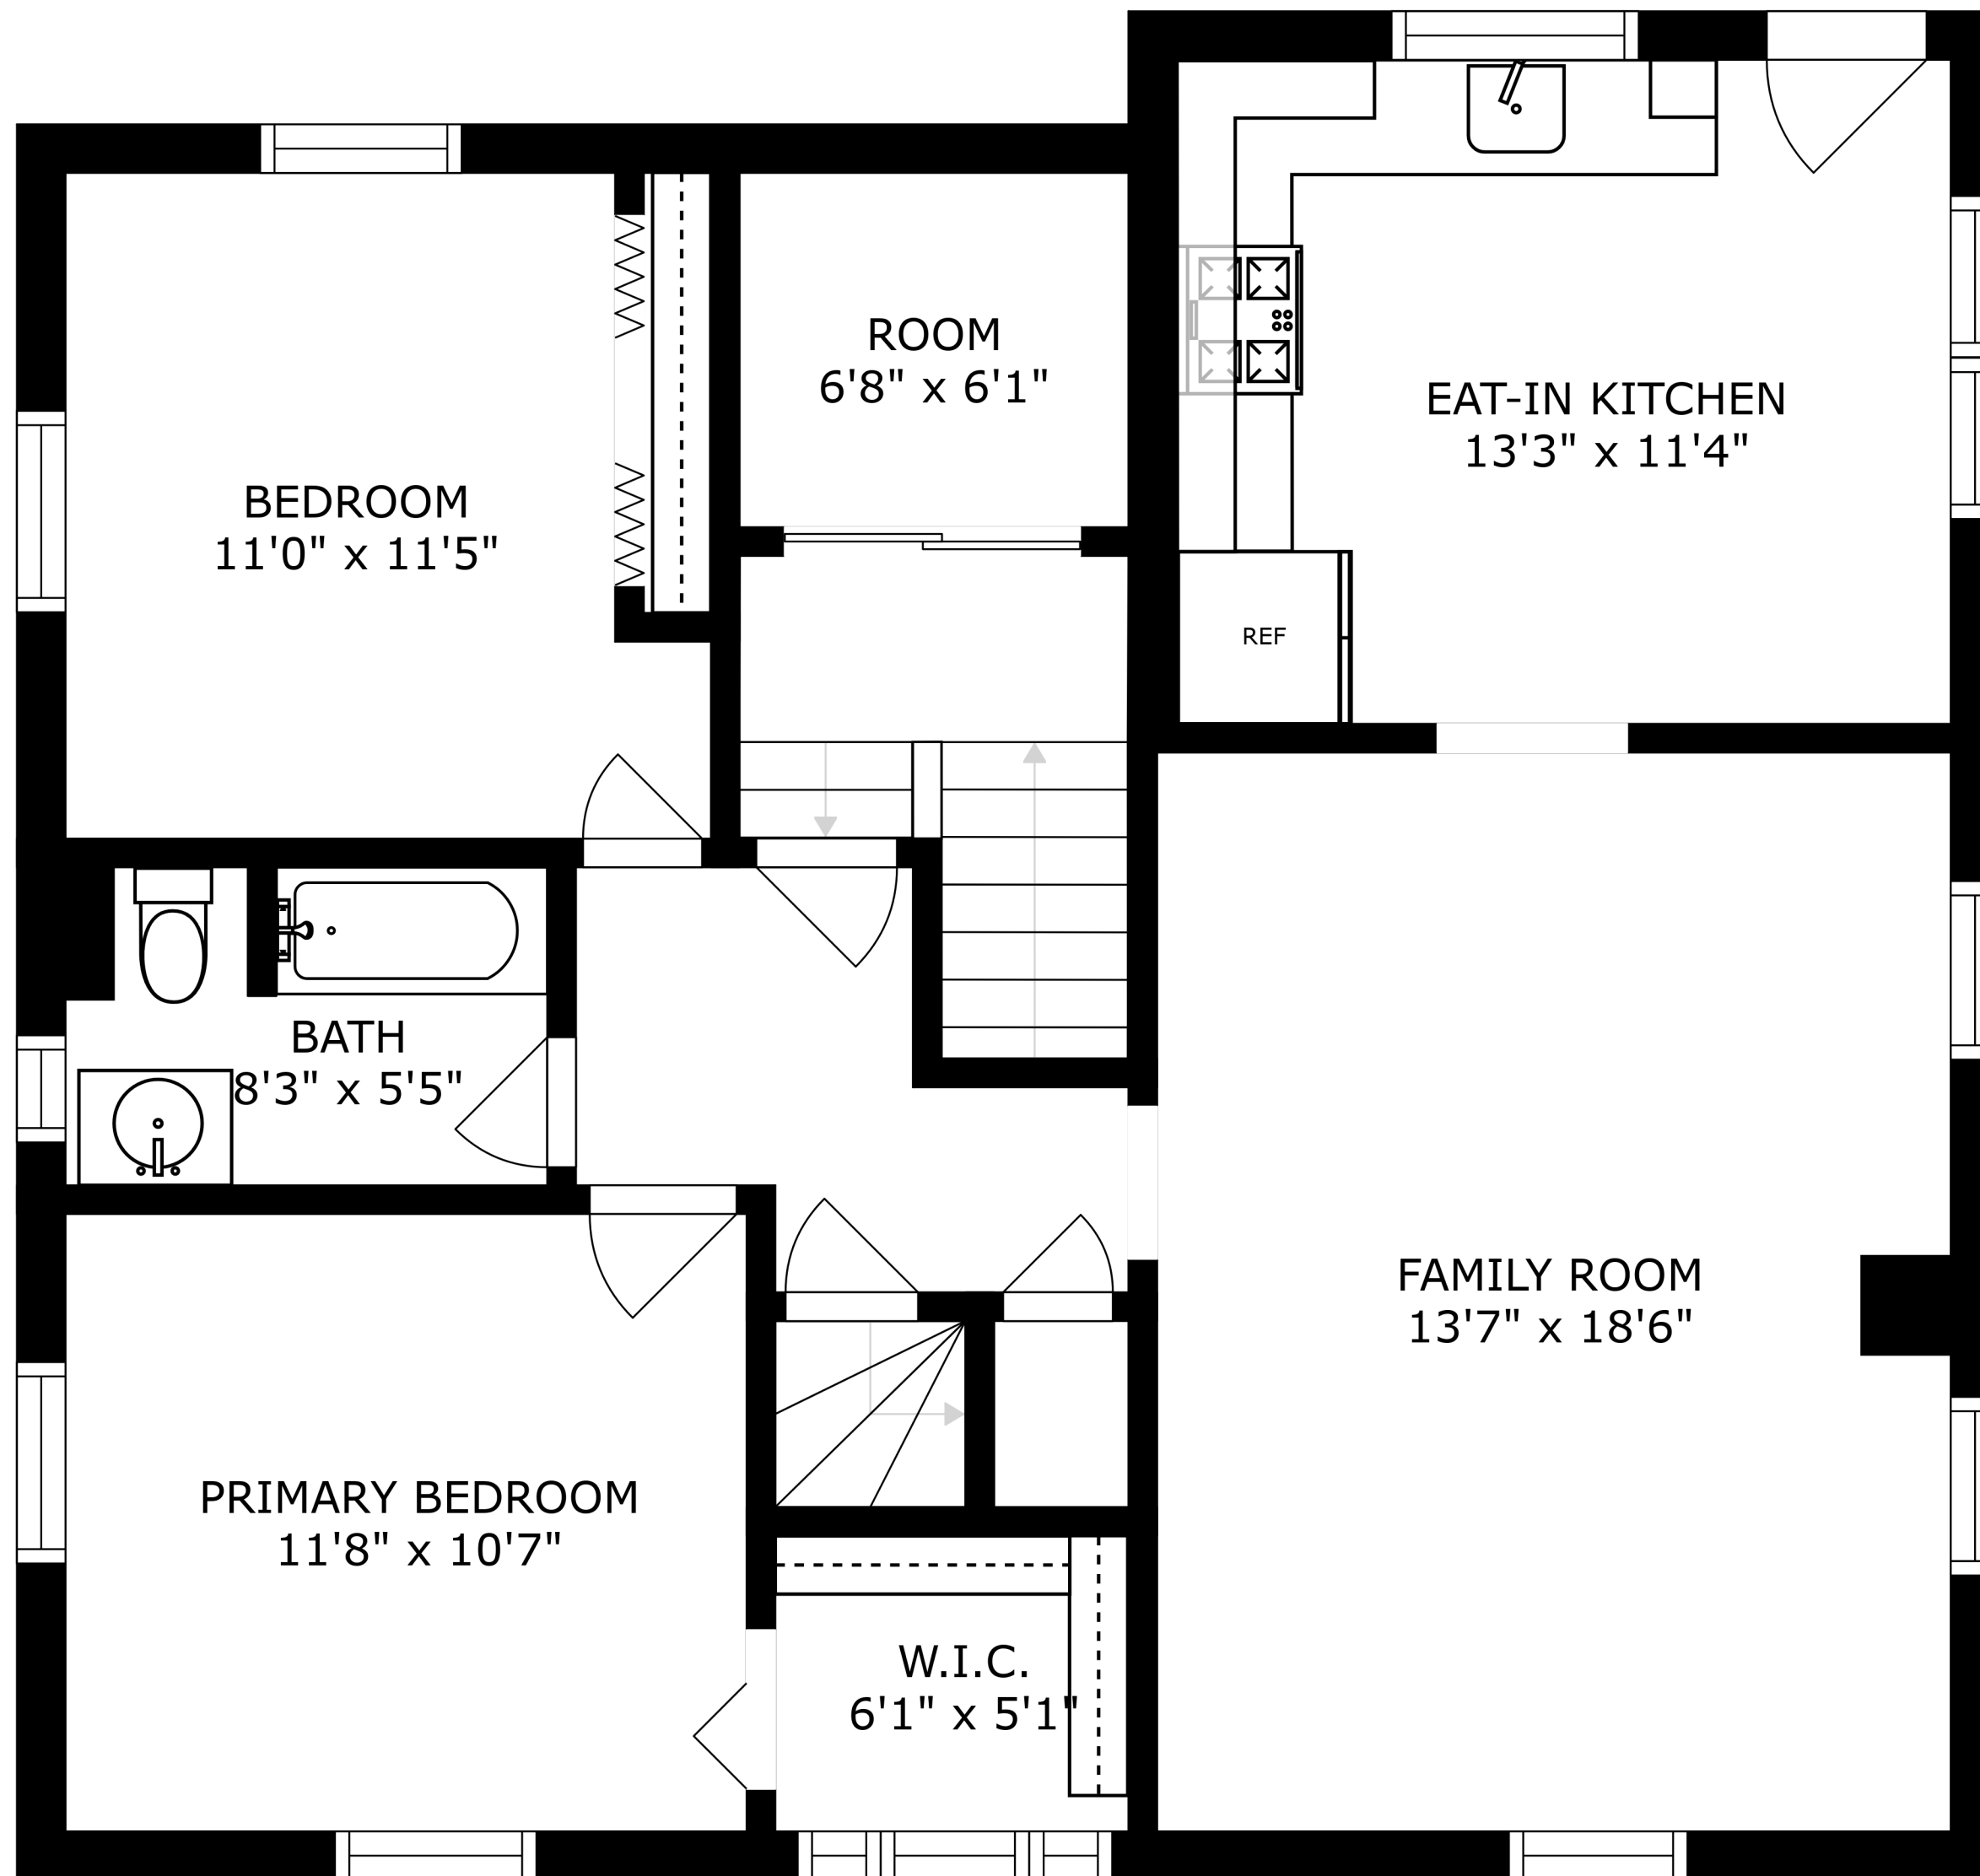

FLOOR 2

FLOOR 3

FLOOR 1

FLOOR 4

SIZES AND DIMENSIONS ARE APPROXIMATE, ACTUAL MAY VARY.

ATTIC
32'4" x 28'5"

SIZES AND DIMENSIONS ARE APPROXIMATE, ACTUAL MAY VARY.

SIZES AND DIMENSIONS ARE APPROXIMATE, ACTUAL MAY VARY.

SIZES AND DIMENSIONS ARE APPROXIMATE, ACTUAL MAY VARY.

UTILITY
18'3" x 28'5"

STORAGE
13'7" x 15'6"

STORAGE
10'2" x 12'0"