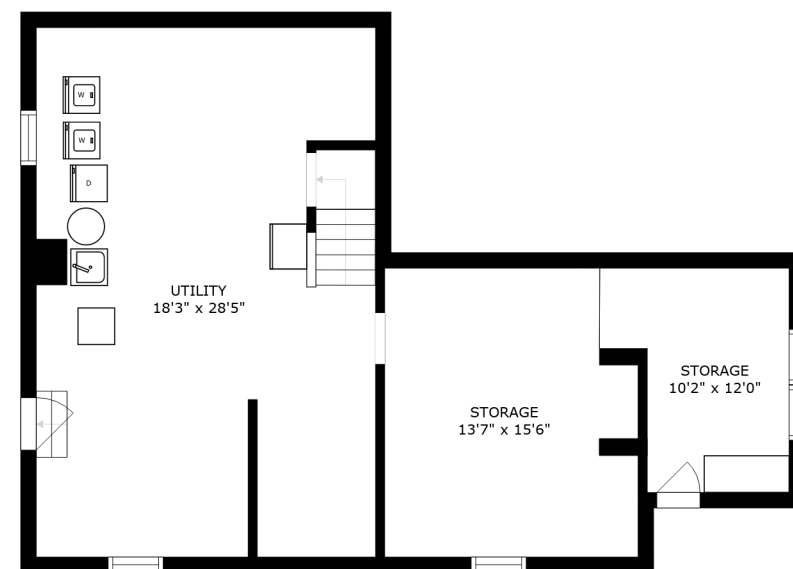

FLOOR 2

FLOOR 3

FLOOR 1

FLOOR 4

SIZES AND DIMENSIONS ARE APPROXIMATE, ACTUAL MAY VARY.

ATTIC
32'4" x 28'5"

SIZES AND DIMENSIONS ARE APPROXIMATE, ACTUAL MAY VARY.

SIZES AND DIMENSIONS ARE APPROXIMATE, ACTUAL MAY VARY.

SIZES AND DIMENSIONS ARE APPROXIMATE, ACTUAL MAY VARY.

UTILITY
18'3" x 28'5"

STORAGE
13'7" x 15'6"

STORAGE
10'2" x 12'0"