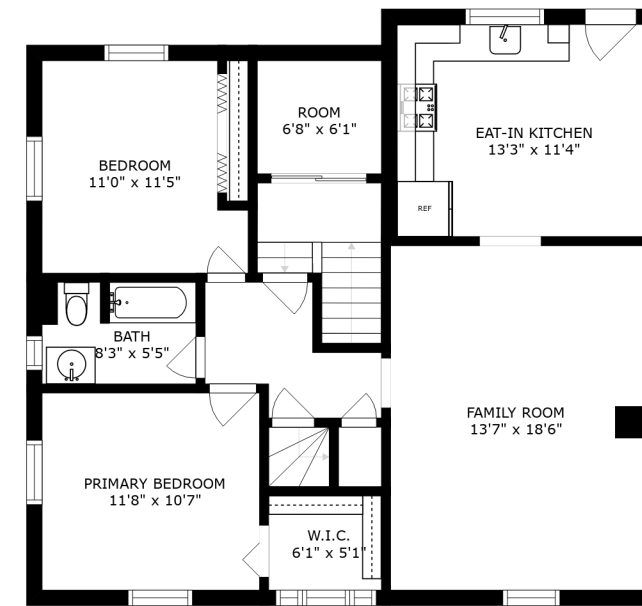

FLOOR 2

FLOOR 3

FLOOR 1

FLOOR 4

SIZES AND DIMENSIONS ARE APPROXIMATE, ACTUAL MAY VARY.

ATTIC
32'4" x 28'5"

SIZES AND DIMENSIONS ARE APPROXIMATE, ACTUAL MAY VARY.

SIZES AND DIMENSIONS ARE APPROXIMATE, ACTUAL MAY VARY.

SIZES AND DIMENSIONS ARE APPROXIMATE, ACTUAL MAY VARY.

UTILITY
18'3" x 28'5"

STORAGE
13'7" x 15'6"

STORAGE
10'2" x 12'0"