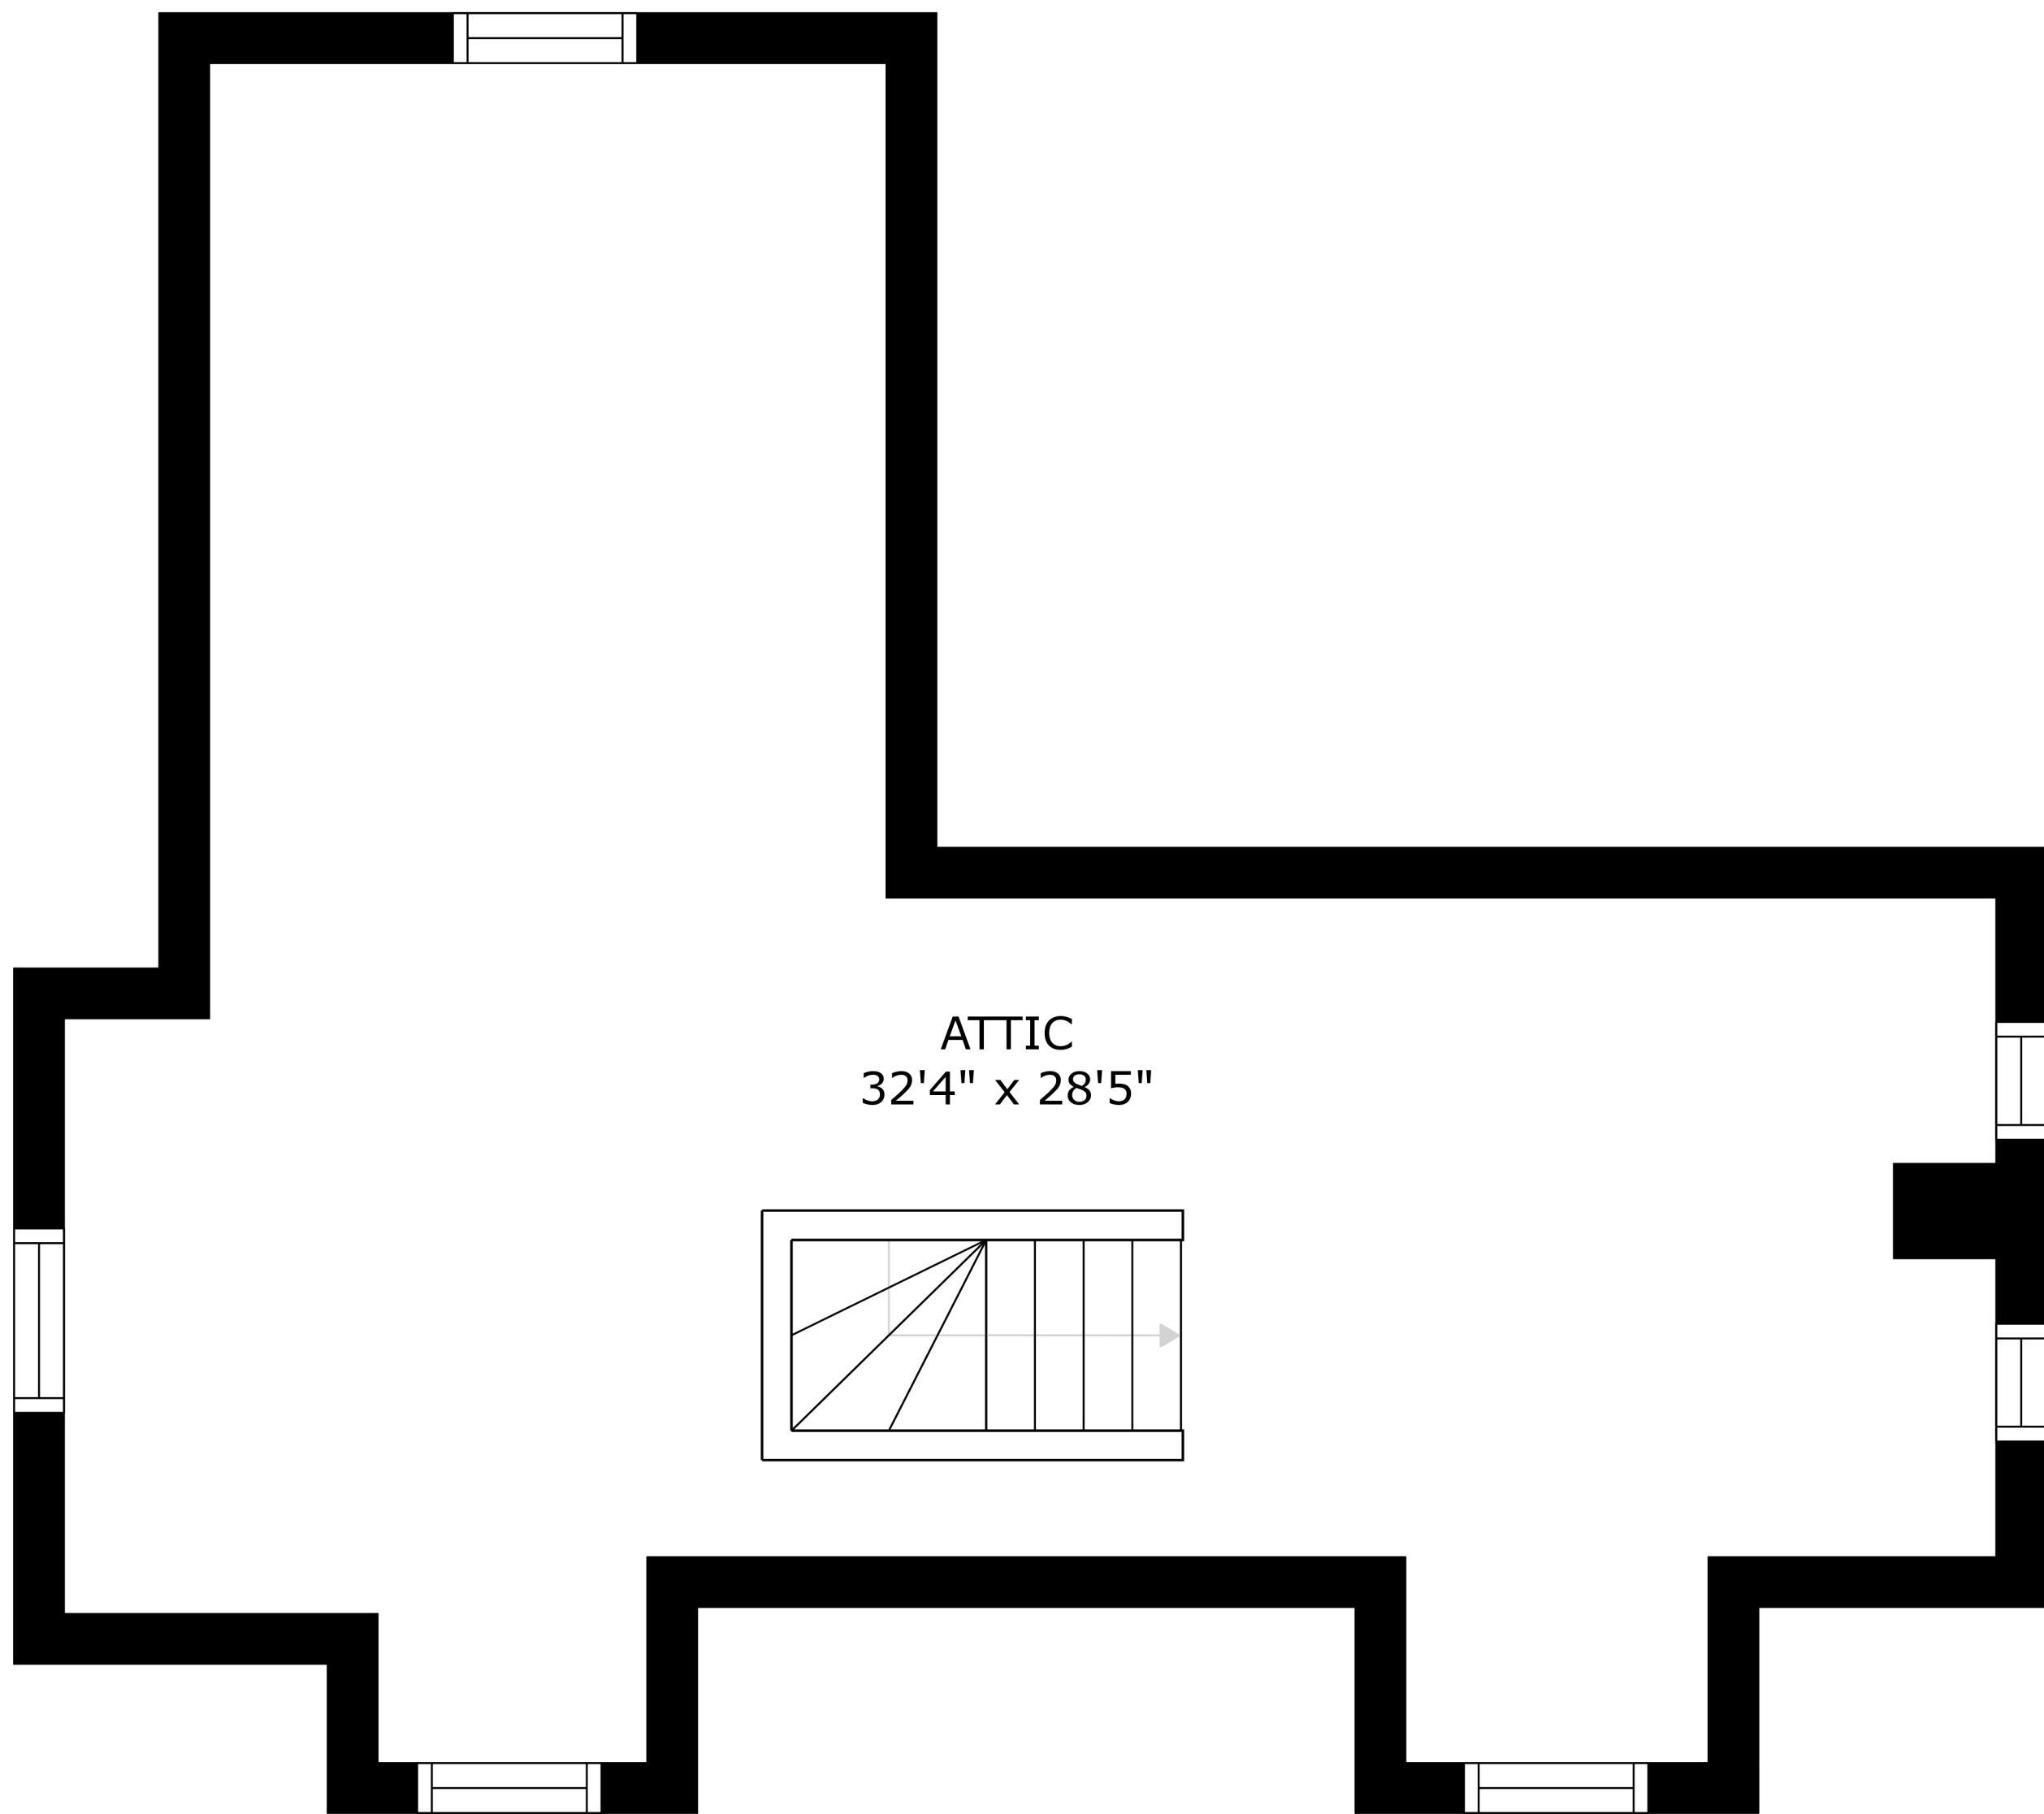

FLOOR 2

FLOOR 3

FLOOR 1

FLOOR 4

SIZES AND DIMENSIONS ARE APPROXIMATE, ACTUAL MAY VARY.

ATTIC
32'4" x 28'5"

SIZES AND DIMENSIONS ARE APPROXIMATE, ACTUAL MAY VARY.

SIZES AND DIMENSIONS ARE APPROXIMATE, ACTUAL MAY VARY.

SIZES AND DIMENSIONS ARE APPROXIMATE, ACTUAL MAY VARY.

UTILITY
18'3" x 28'5"

STORAGE
13'7" x 15'6"

STORAGE
10'2" x 12'0"