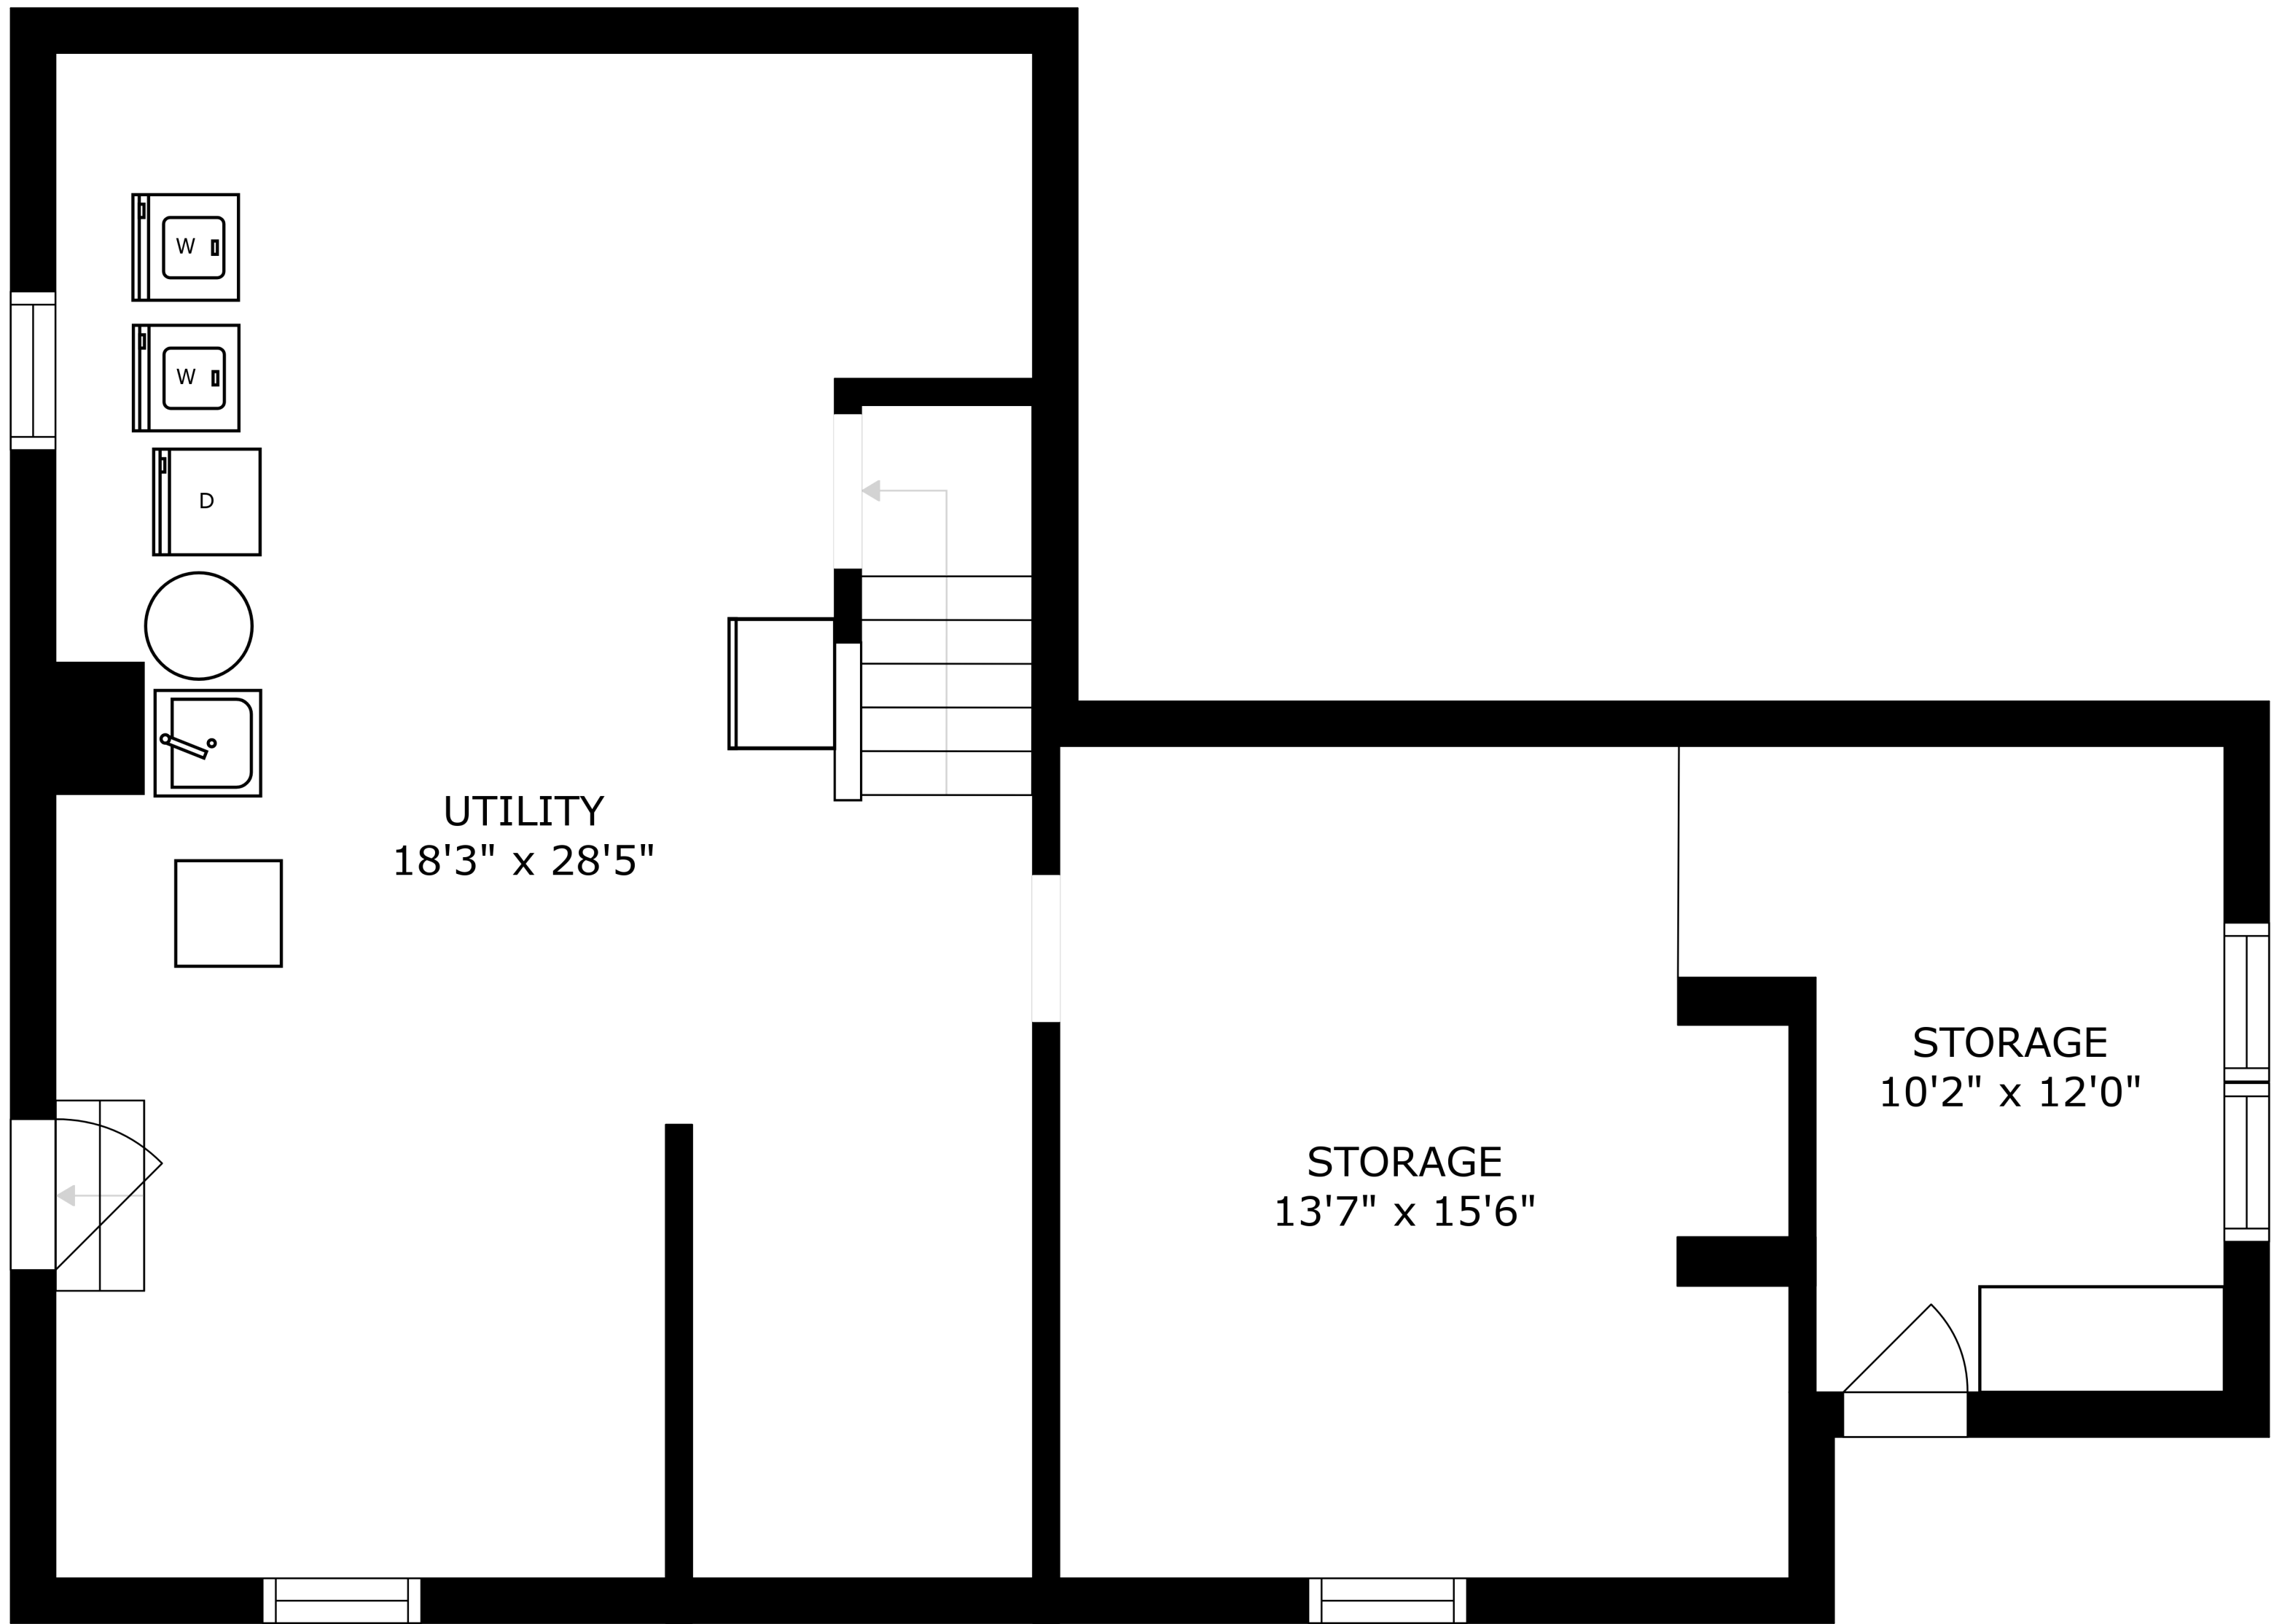

FLOOR 2

FLOOR 3

FLOOR 1

FLOOR 4

SIZES AND DIMENSIONS ARE APPROXIMATE, ACTUAL MAY VARY.

ATTIC
32'4" x 28'5"

SIZES AND DIMENSIONS ARE APPROXIMATE, ACTUAL MAY VARY.

SIZES AND DIMENSIONS ARE APPROXIMATE, ACTUAL MAY VARY.

SIZES AND DIMENSIONS ARE APPROXIMATE, ACTUAL MAY VARY.

UTILITY
18'3" x 28'5"

STORAGE
13'7" x 15'6"

STORAGE
10'2" x 12'0"