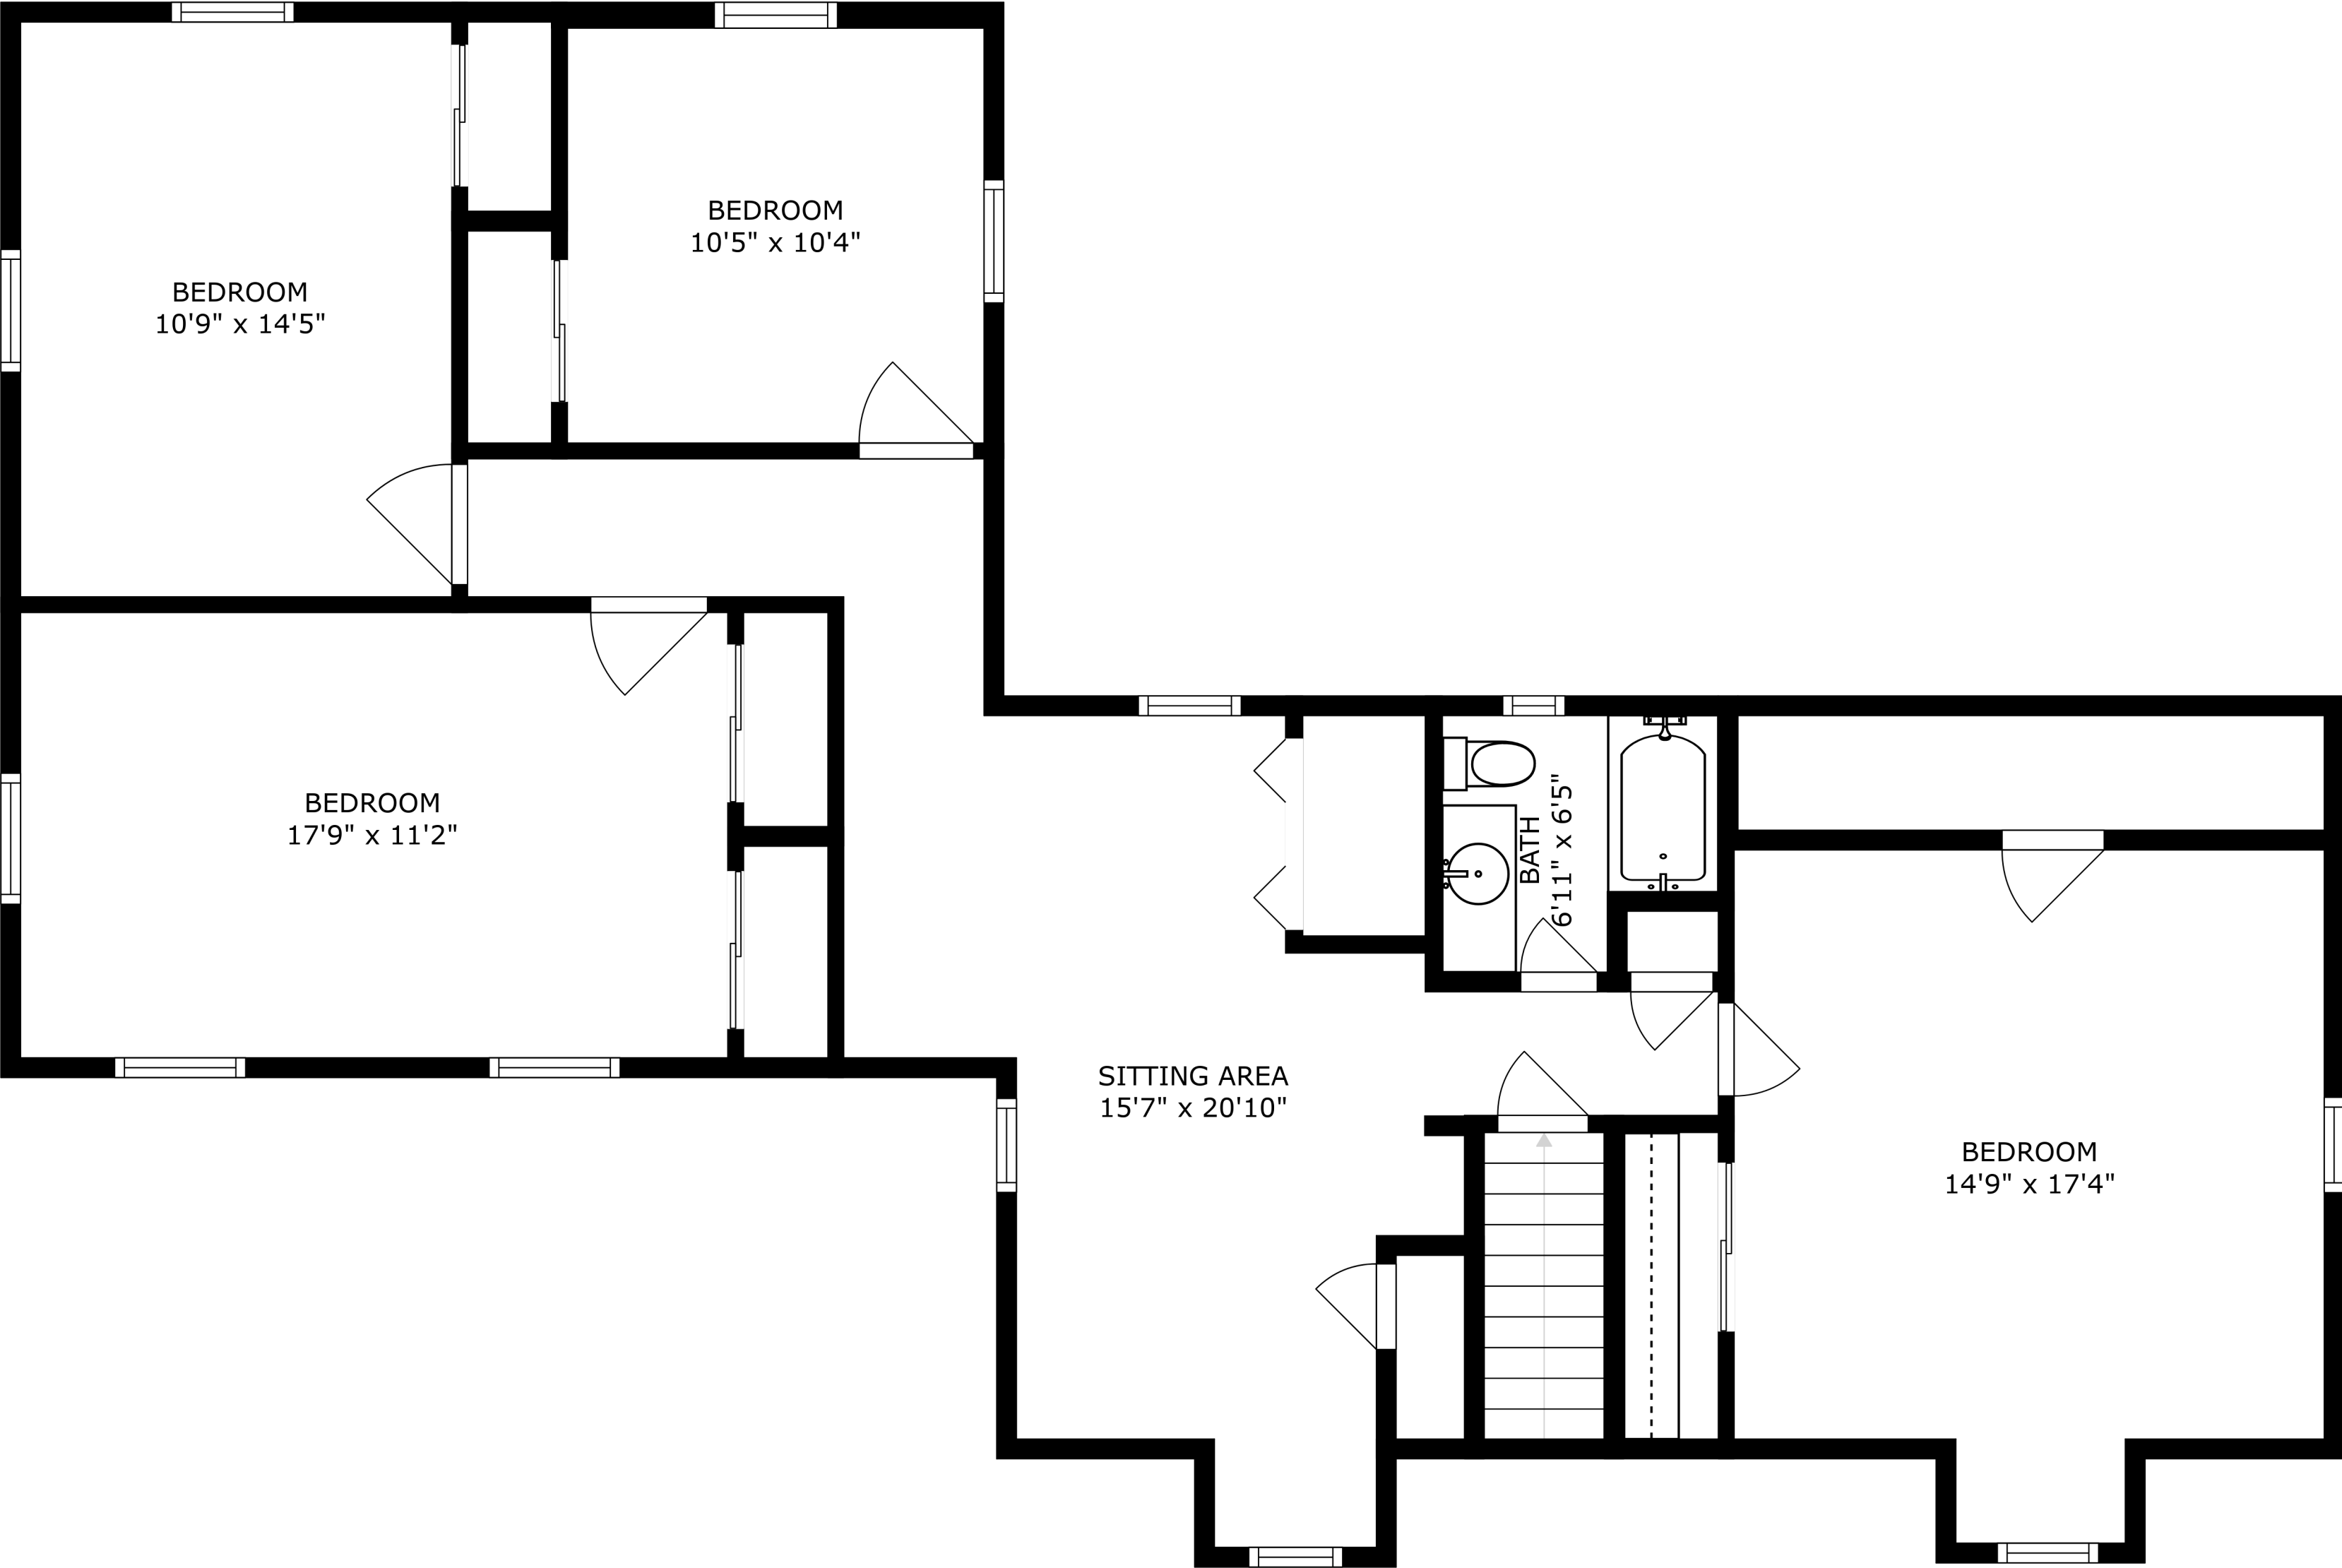

SIZES AND DIMENSIONS ARE APPROXIMATE, ACTUAL MAY VARY.

SIZES AND DIMENSIONS ARE APPROXIMATE, ACTUAL MAY VARY.

SIZES AND DIMENSIONS ARE APPROXIMATE, ACTUAL MAY VARY.

RECREATION ROOM
16'1" x 27'0"

STORAGE
17'4" x 23'11"