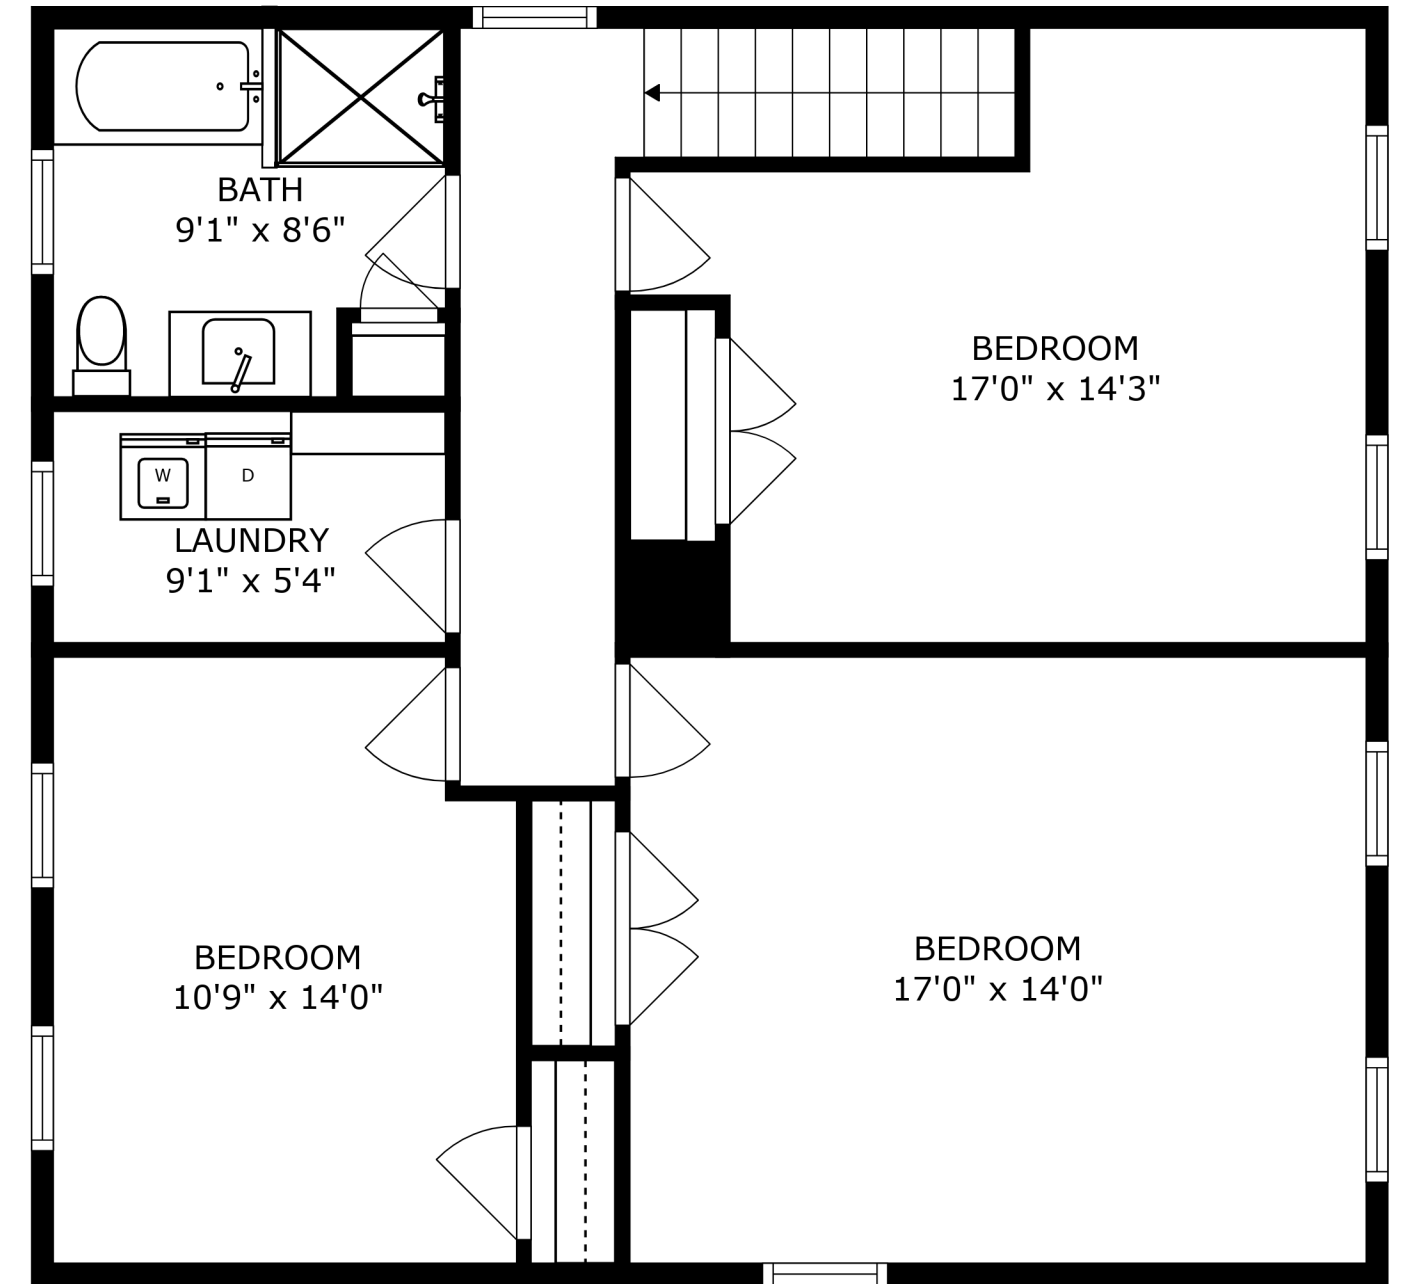

FLOOR 1

FLOOR 2

SIZES AND DIMENSIONS ARE APPROXIMATE, ACTUAL MAY VARY.

BATH
9'1" x 8'6"

LAUNDRY
9'1" x 5'4"

BEDROOM
10'9" x 14'0"

BEDROOM
17'0" x 14'3"

BEDROOM
17'0" x 14'0"

SIZES AND DIMENSIONS ARE APPROXIMATE, ACTUAL MAY VARY.

SIZES AND DIMENSIONS ARE APPROXIMATE, ACTUAL MAY VARY.