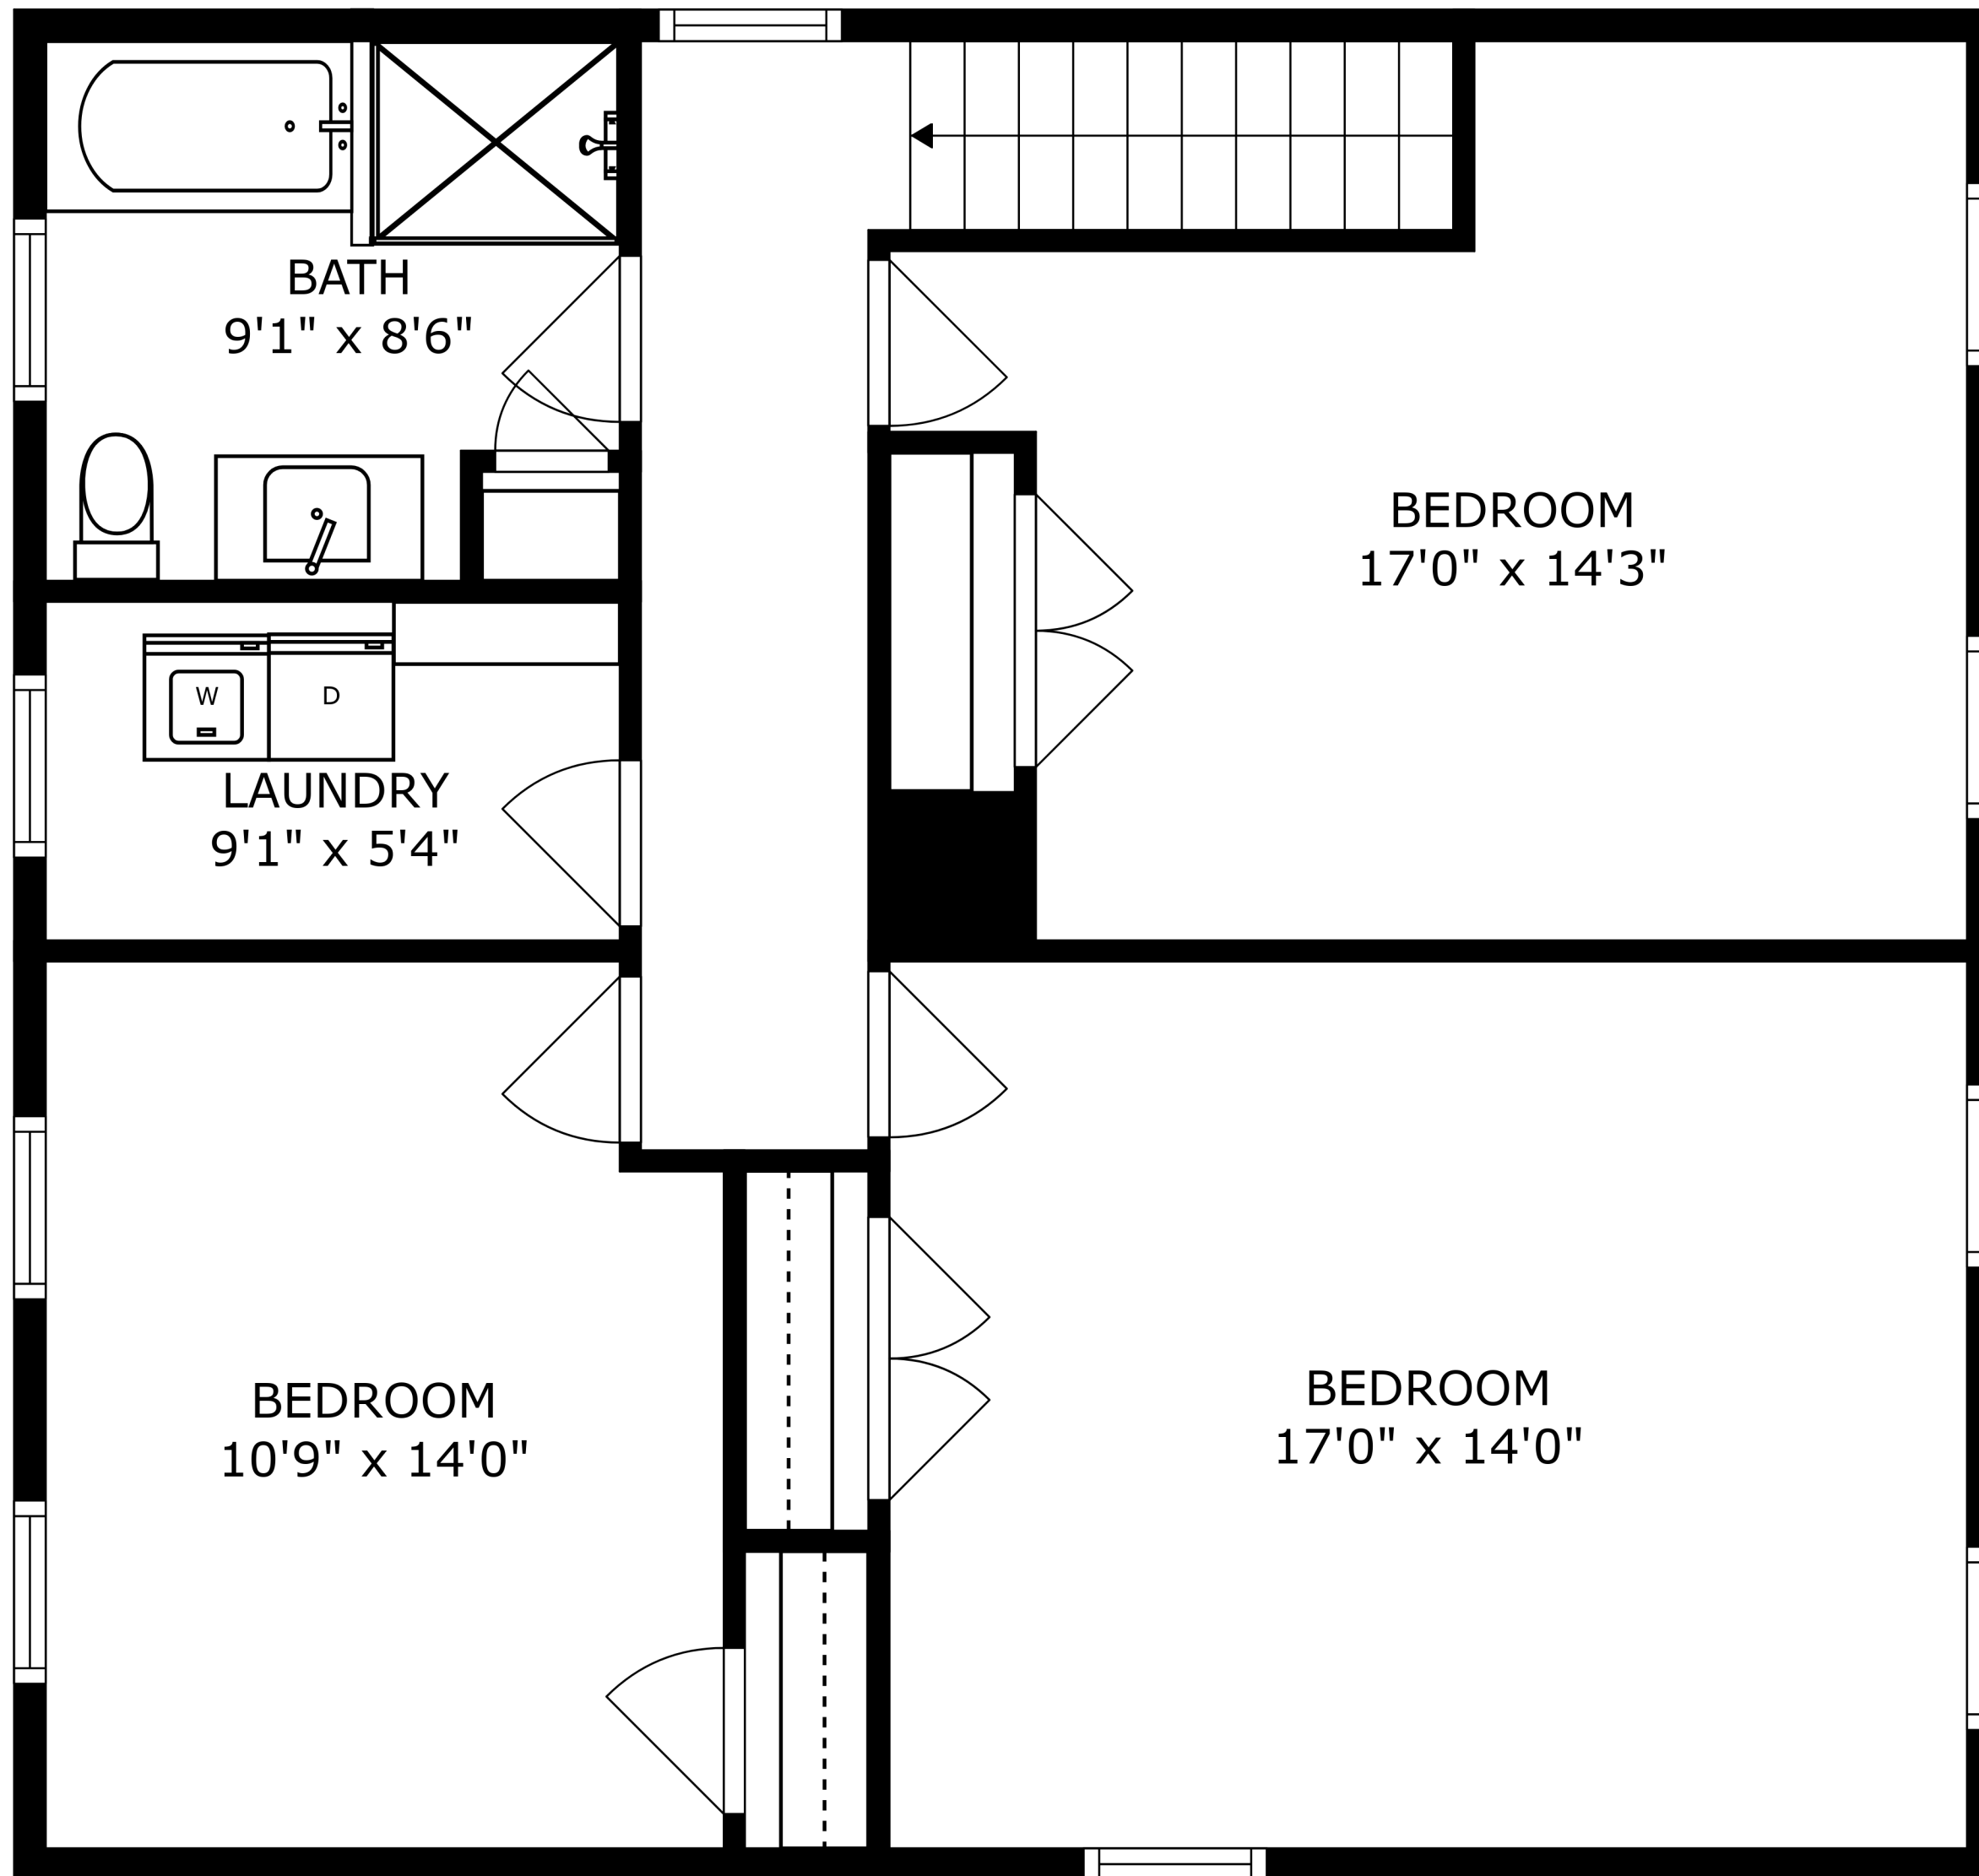

FLOOR 1

FLOOR 2

SIZES AND DIMENSIONS ARE APPROXIMATE, ACTUAL MAY VARY.

BATH
9'1" x 8'6"

LAUNDRY
9'1" x 5'4"

BEDROOM
10'9" x 14'0"

BEDROOM
17'0" x 14'3"

BEDROOM
17'0" x 14'0"

SIZES AND DIMENSIONS ARE APPROXIMATE, ACTUAL MAY VARY.

SIZES AND DIMENSIONS ARE APPROXIMATE, ACTUAL MAY VARY.