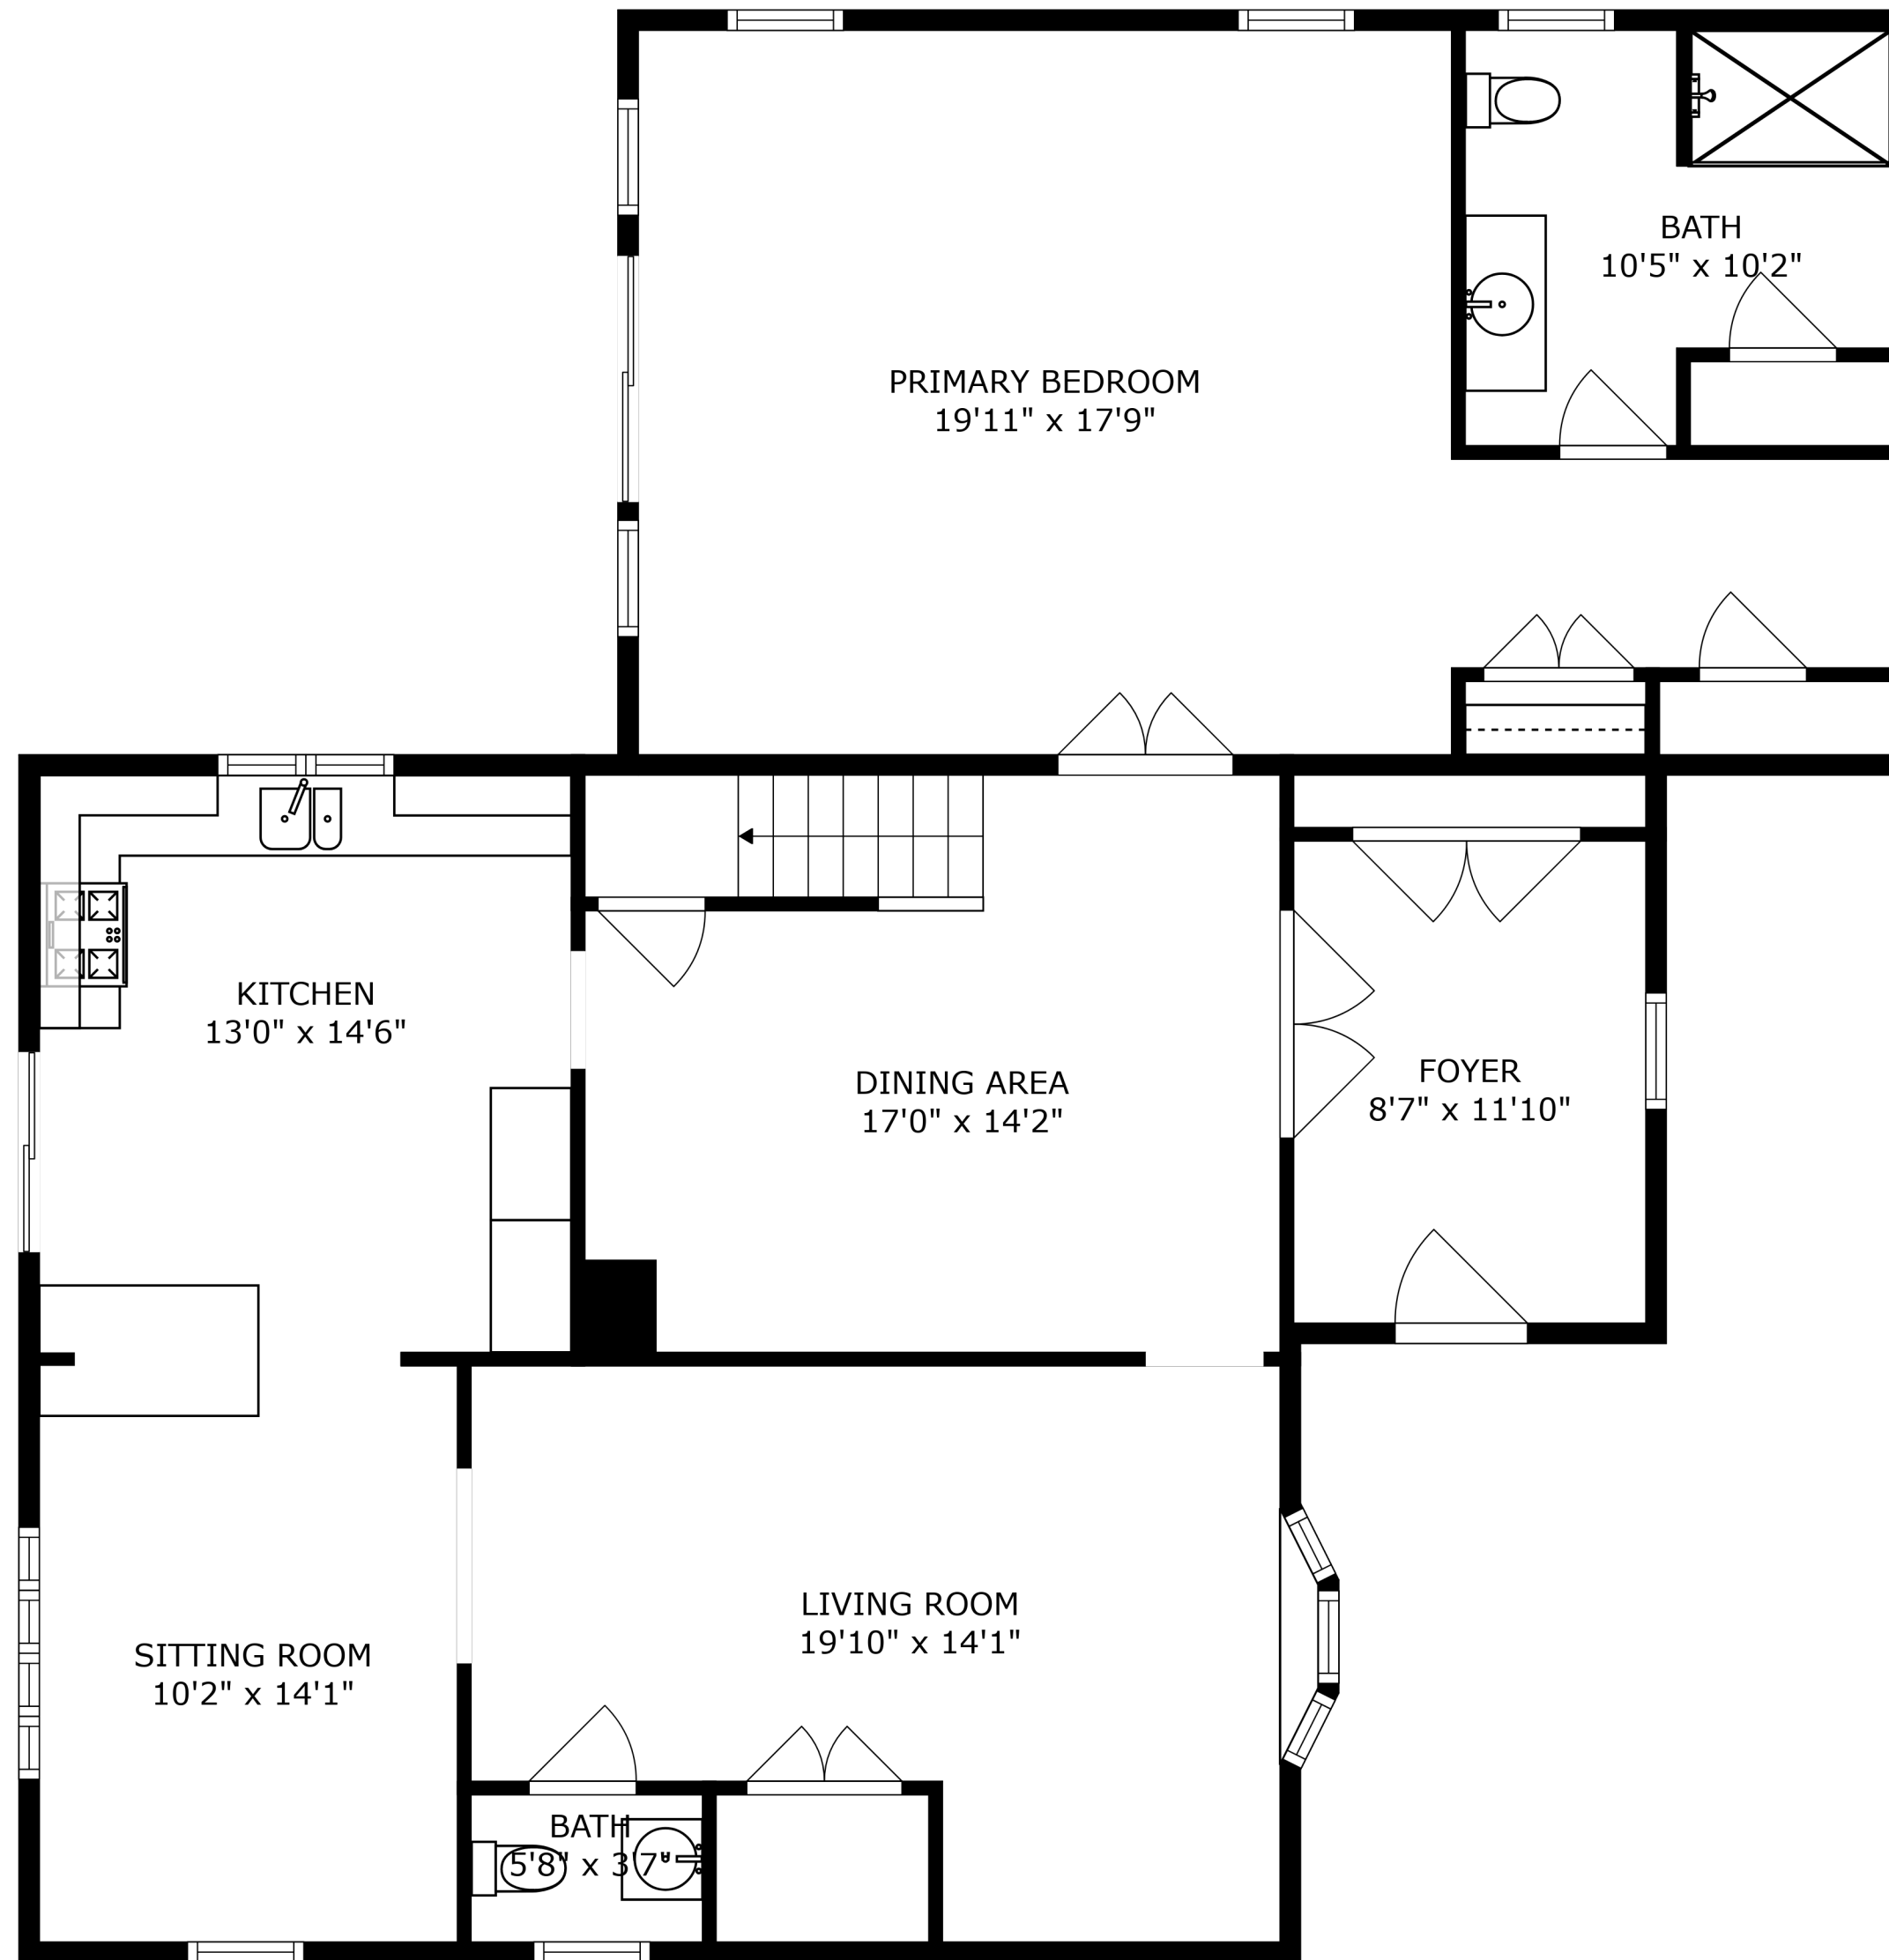

FLOOR 1

FLOOR 2

SIZES AND DIMENSIONS ARE APPROXIMATE, ACTUAL MAY VARY.

BATH
9'1" x 8'6"

LAUNDRY
9'1" x 5'4"

BEDROOM
10'9" x 14'0"

BEDROOM
17'0" x 14'3"

BEDROOM
17'0" x 14'0"

SIZES AND DIMENSIONS ARE APPROXIMATE, ACTUAL MAY VARY.

SIZES AND DIMENSIONS ARE APPROXIMATE, ACTUAL MAY VARY.