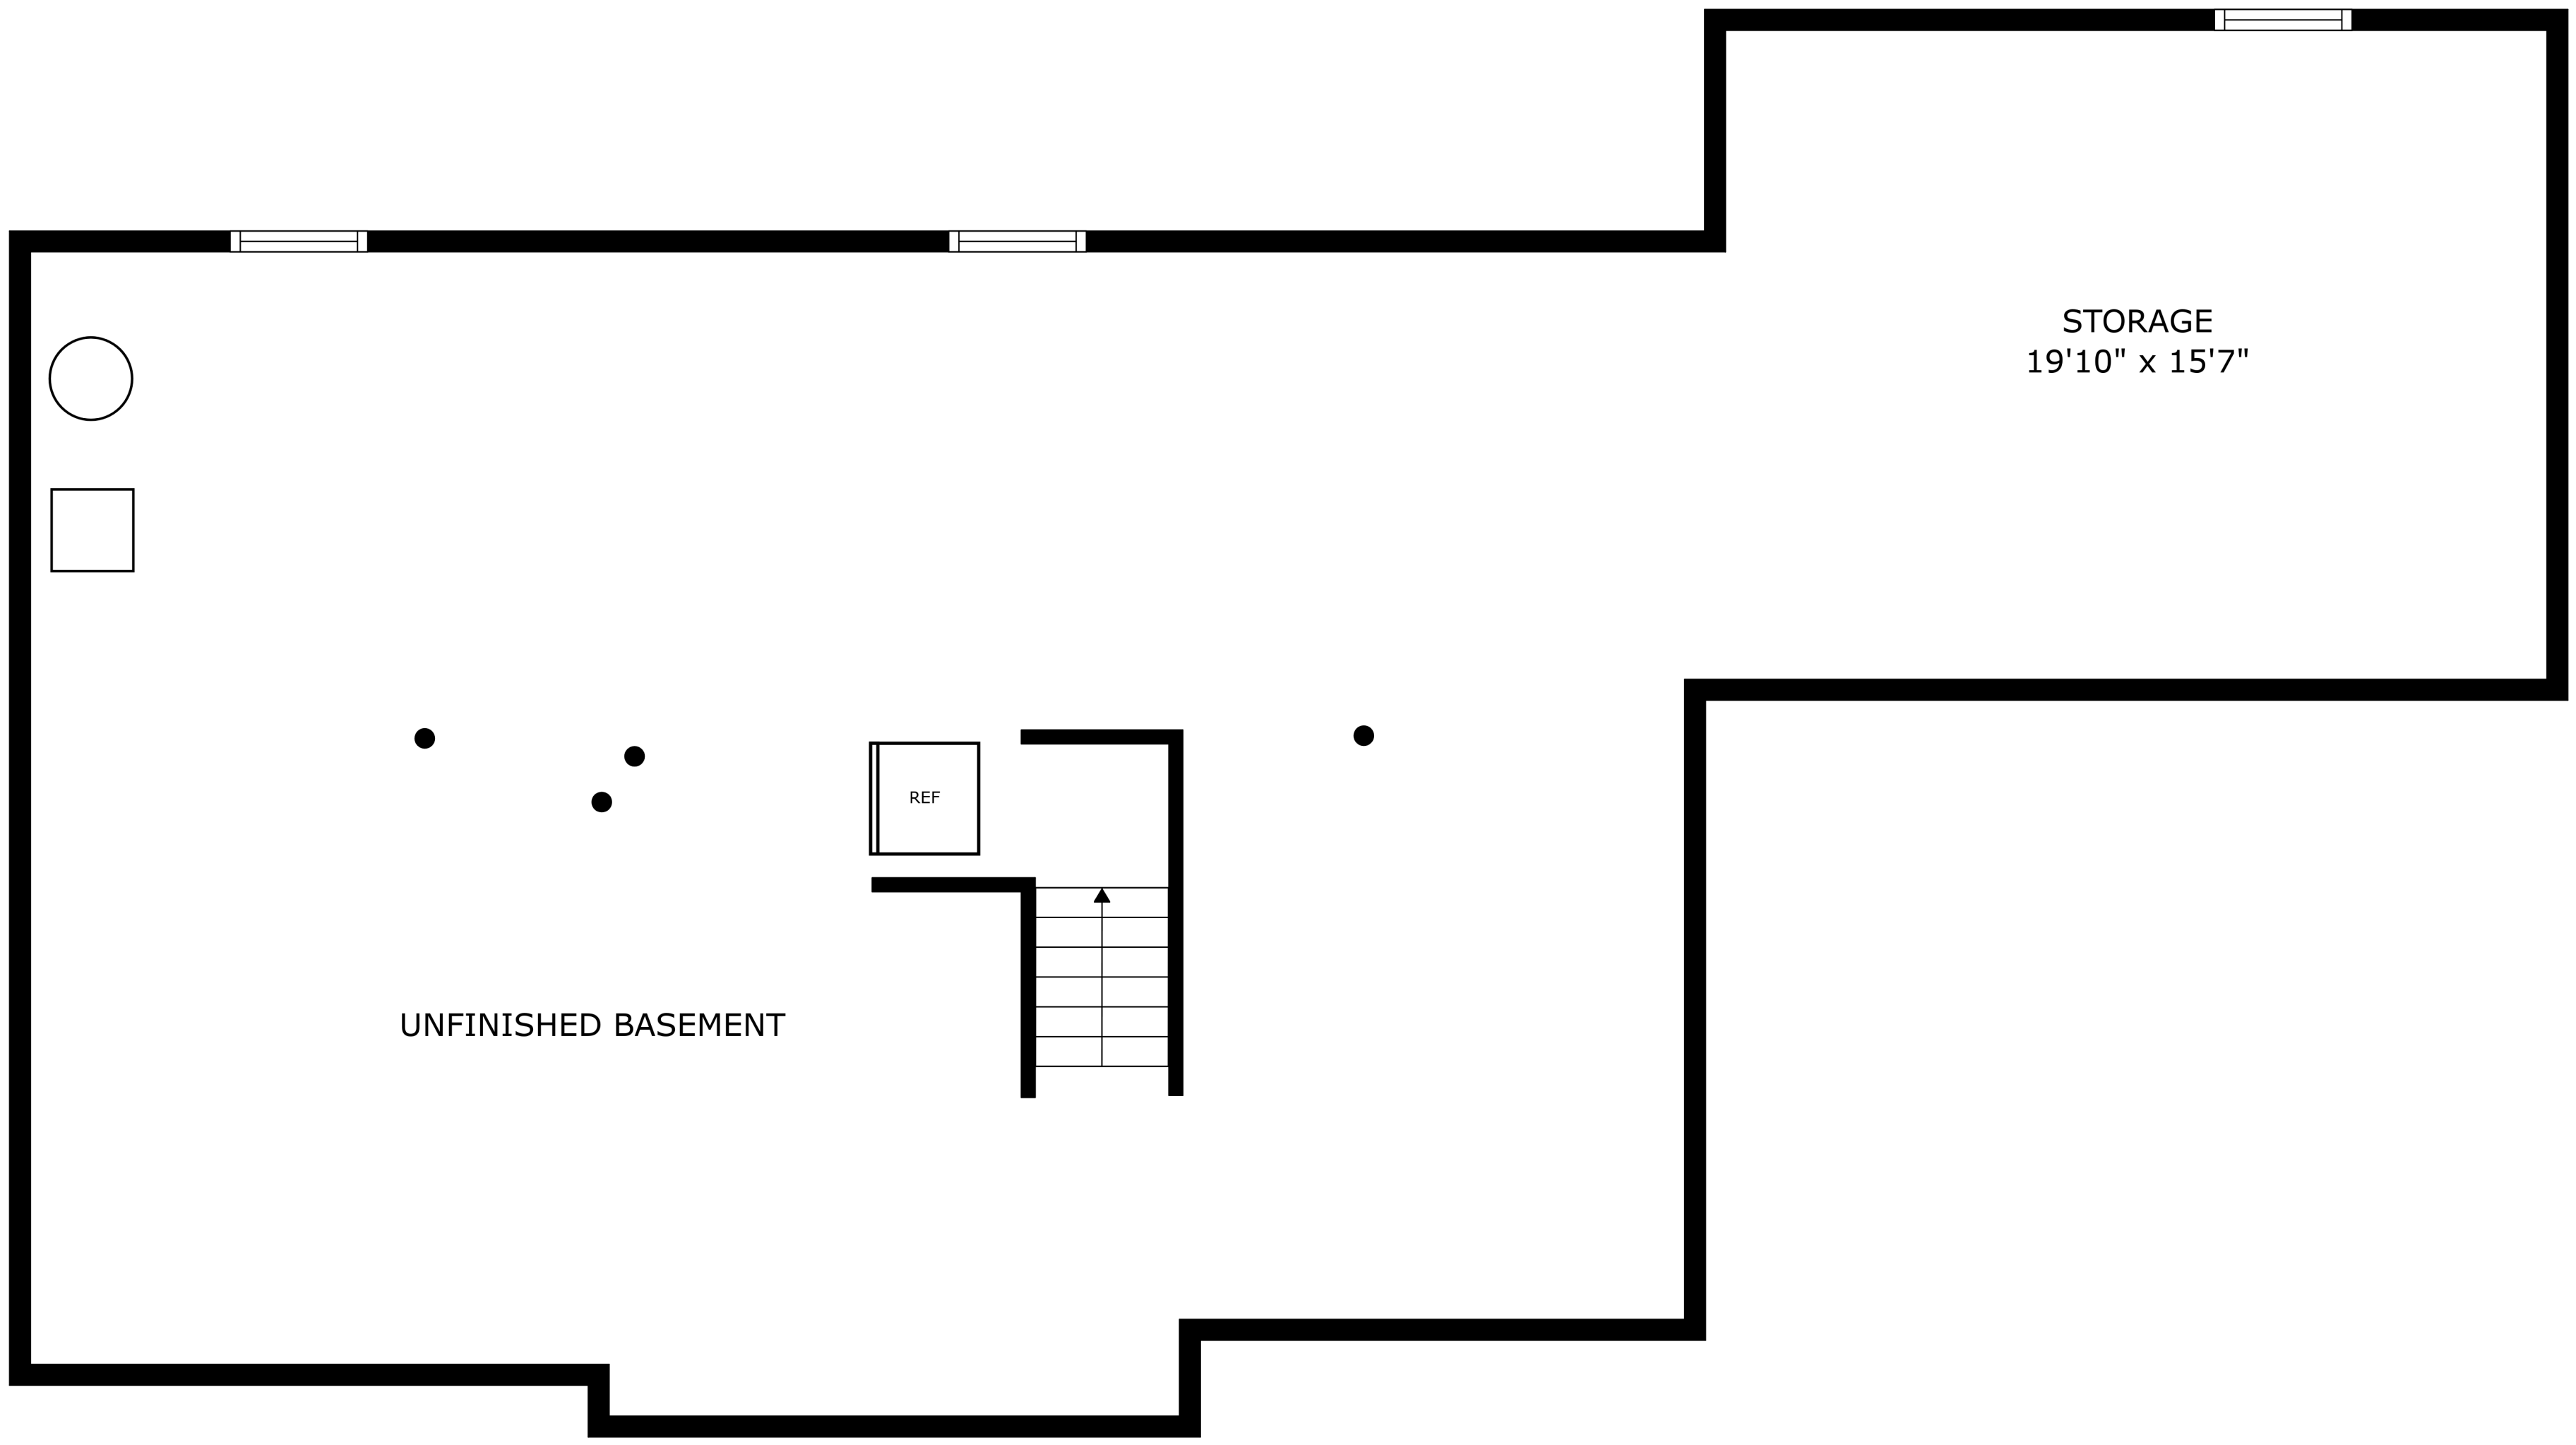

SIZES AND DIMENSIONS ARE APPROXIMATE, ACTUAL MAY VARY.

BEDROOM
16'4" x 13'3"

BATH
7'6" x 9'1"

BATH
10'0" x 9'1"

W.I.C.
6'7" x 9'1"

BEDROOM
16'4" x 13'5"

BEDROOM
11'5" x 9'2"

PRIMARY BEDROOM
12'7" x 17'7"

SIZES AND DIMENSIONS ARE APPROXIMATE, ACTUAL MAY VARY.

SIZES AND DIMENSIONS ARE APPROXIMATE, ACTUAL MAY VARY.

UNFINISHED BASEMENT

STORAGE
19'10" x 15'7"

REF

SIZES AND DIMENSIONS ARE APPROXIMATE, ACTUAL MAY VARY.