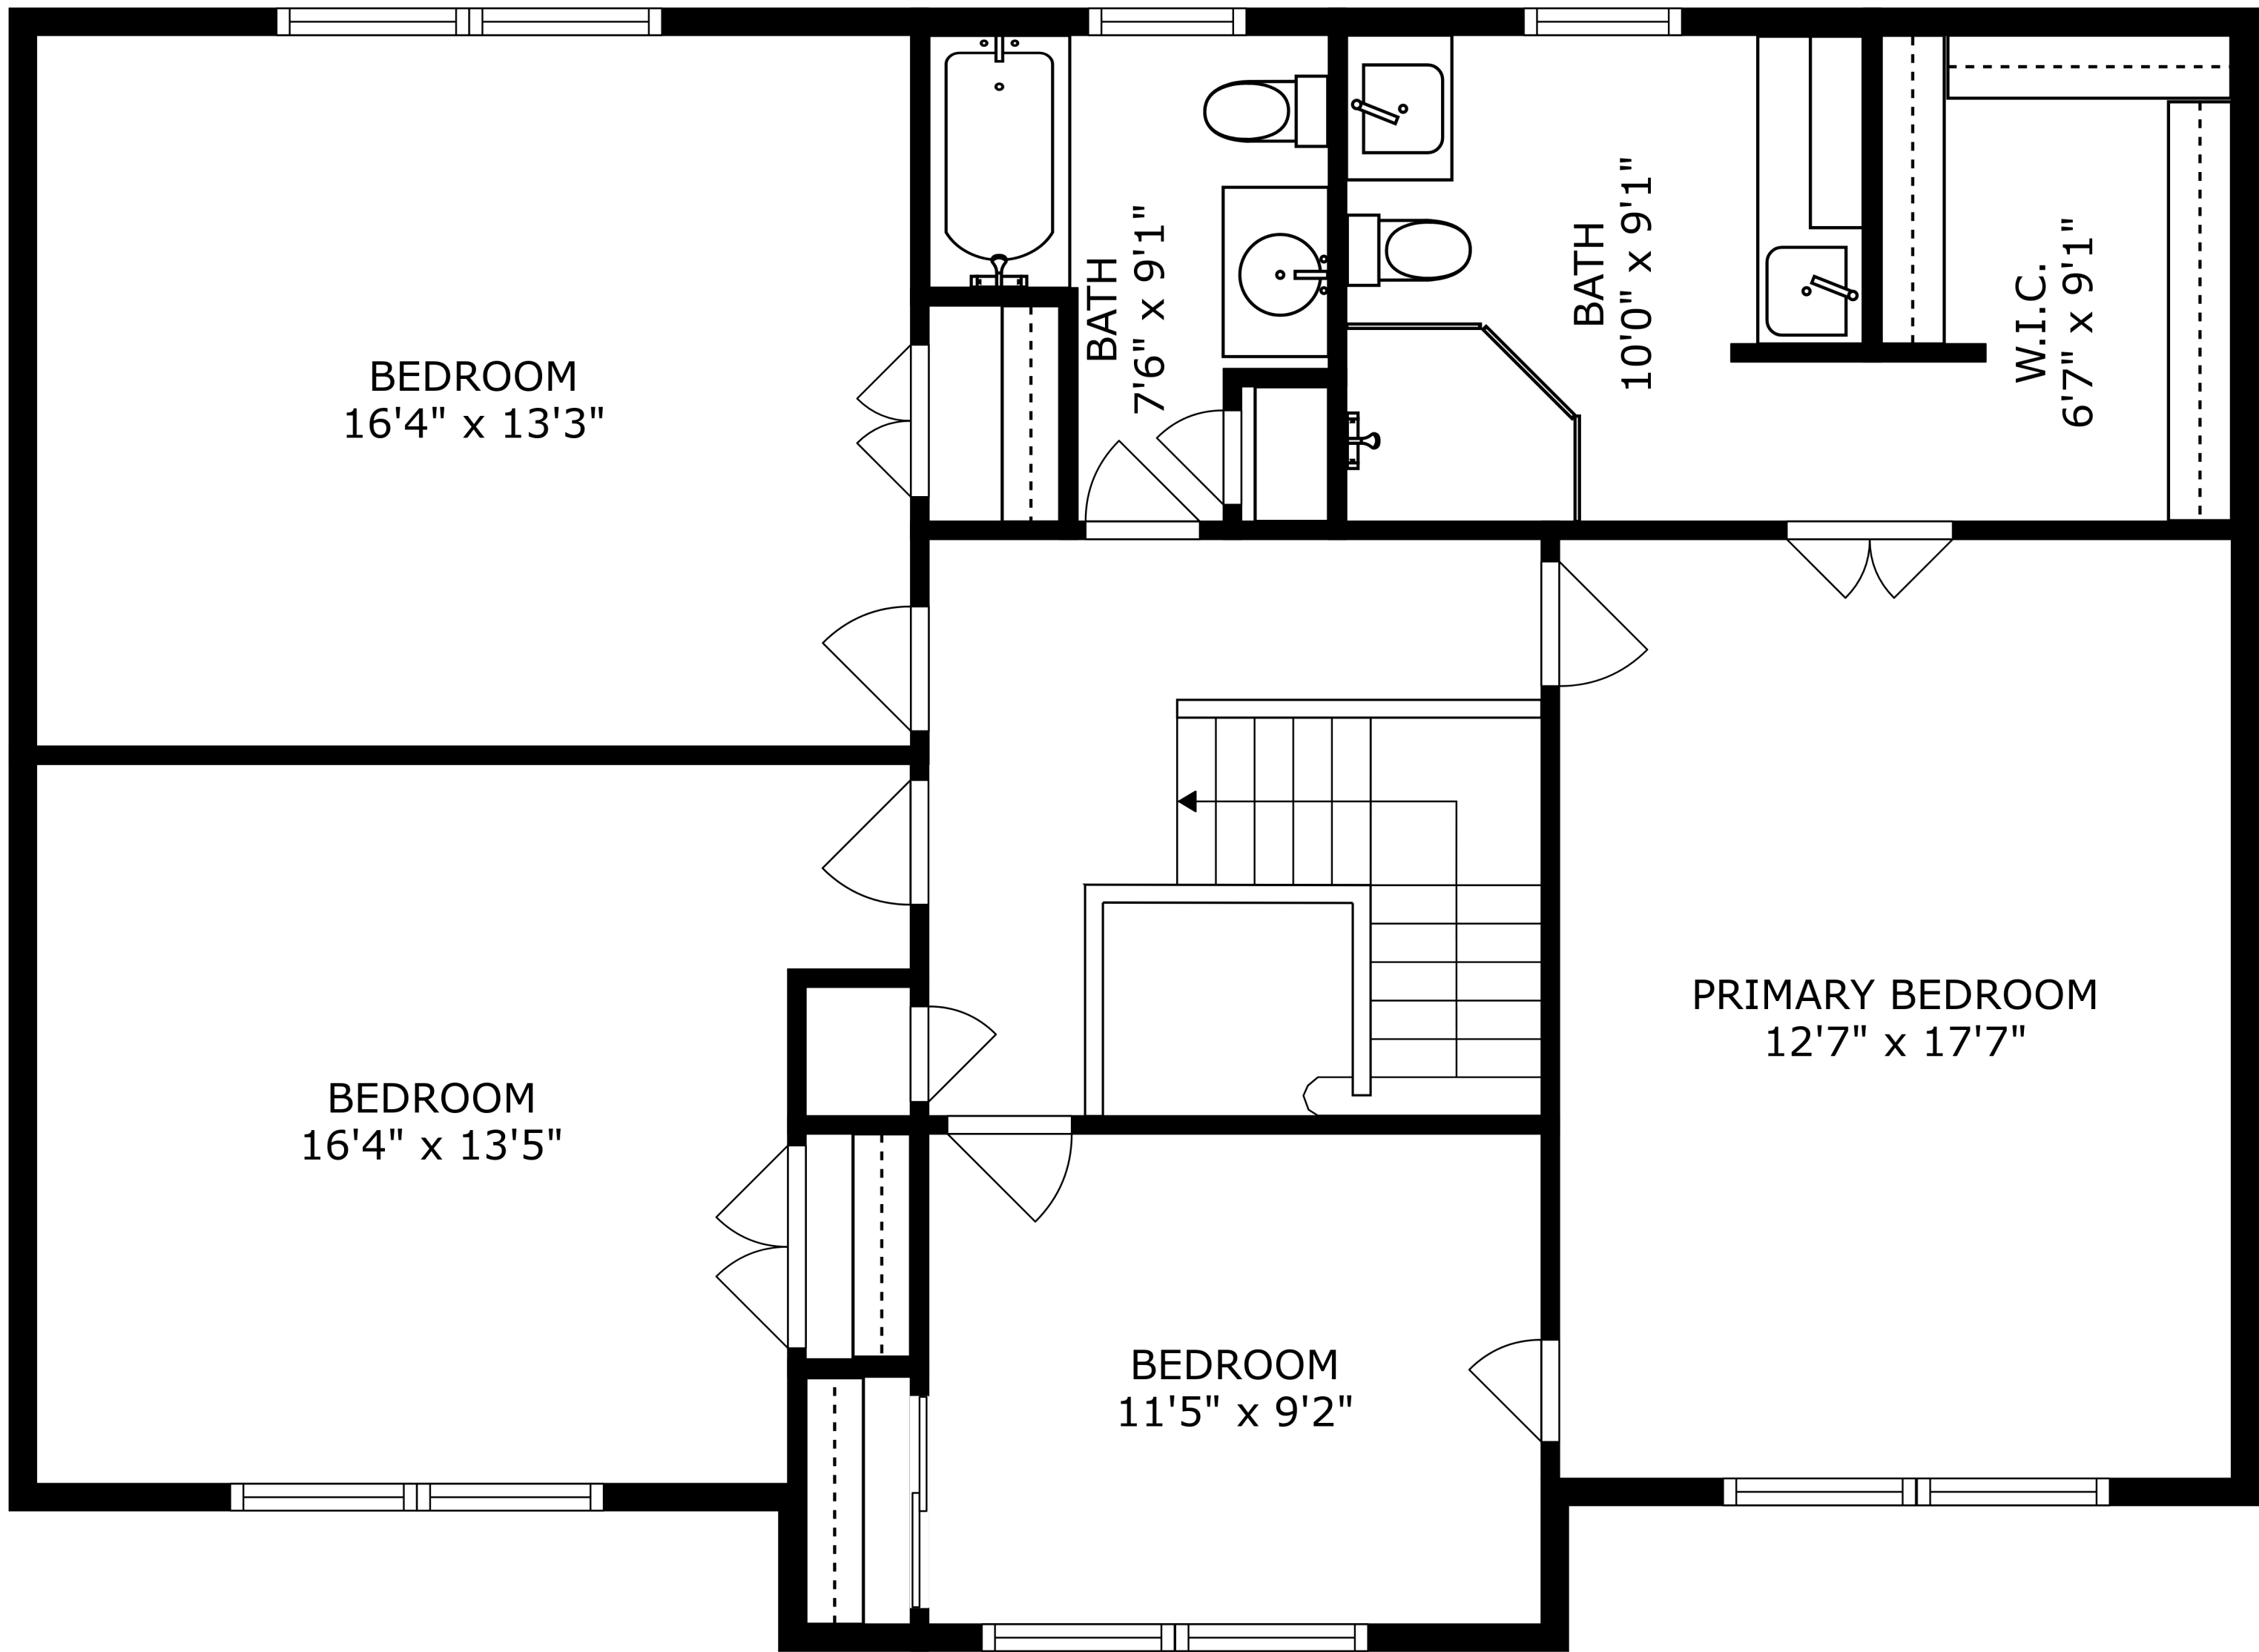

SIZES AND DIMENSIONS ARE APPROXIMATE, ACTUAL MAY VARY.

BEDROOM
16'4" x 13'3"

BATH
7'6" x 9'1"

BATH
10'0" x 9'1"

W.I.C.
6'7" x 9'1"

BEDROOM
16'4" x 13'5"

BEDROOM
11'5" x 9'2"

PRIMARY BEDROOM
12'7" x 17'7"

SIZES AND DIMENSIONS ARE APPROXIMATE, ACTUAL MAY VARY.

SIZES AND DIMENSIONS ARE APPROXIMATE, ACTUAL MAY VARY.

UNFINISHED BASEMENT

STORAGE
19'10" x 15'7"

REF

SIZES AND DIMENSIONS ARE APPROXIMATE, ACTUAL MAY VARY.