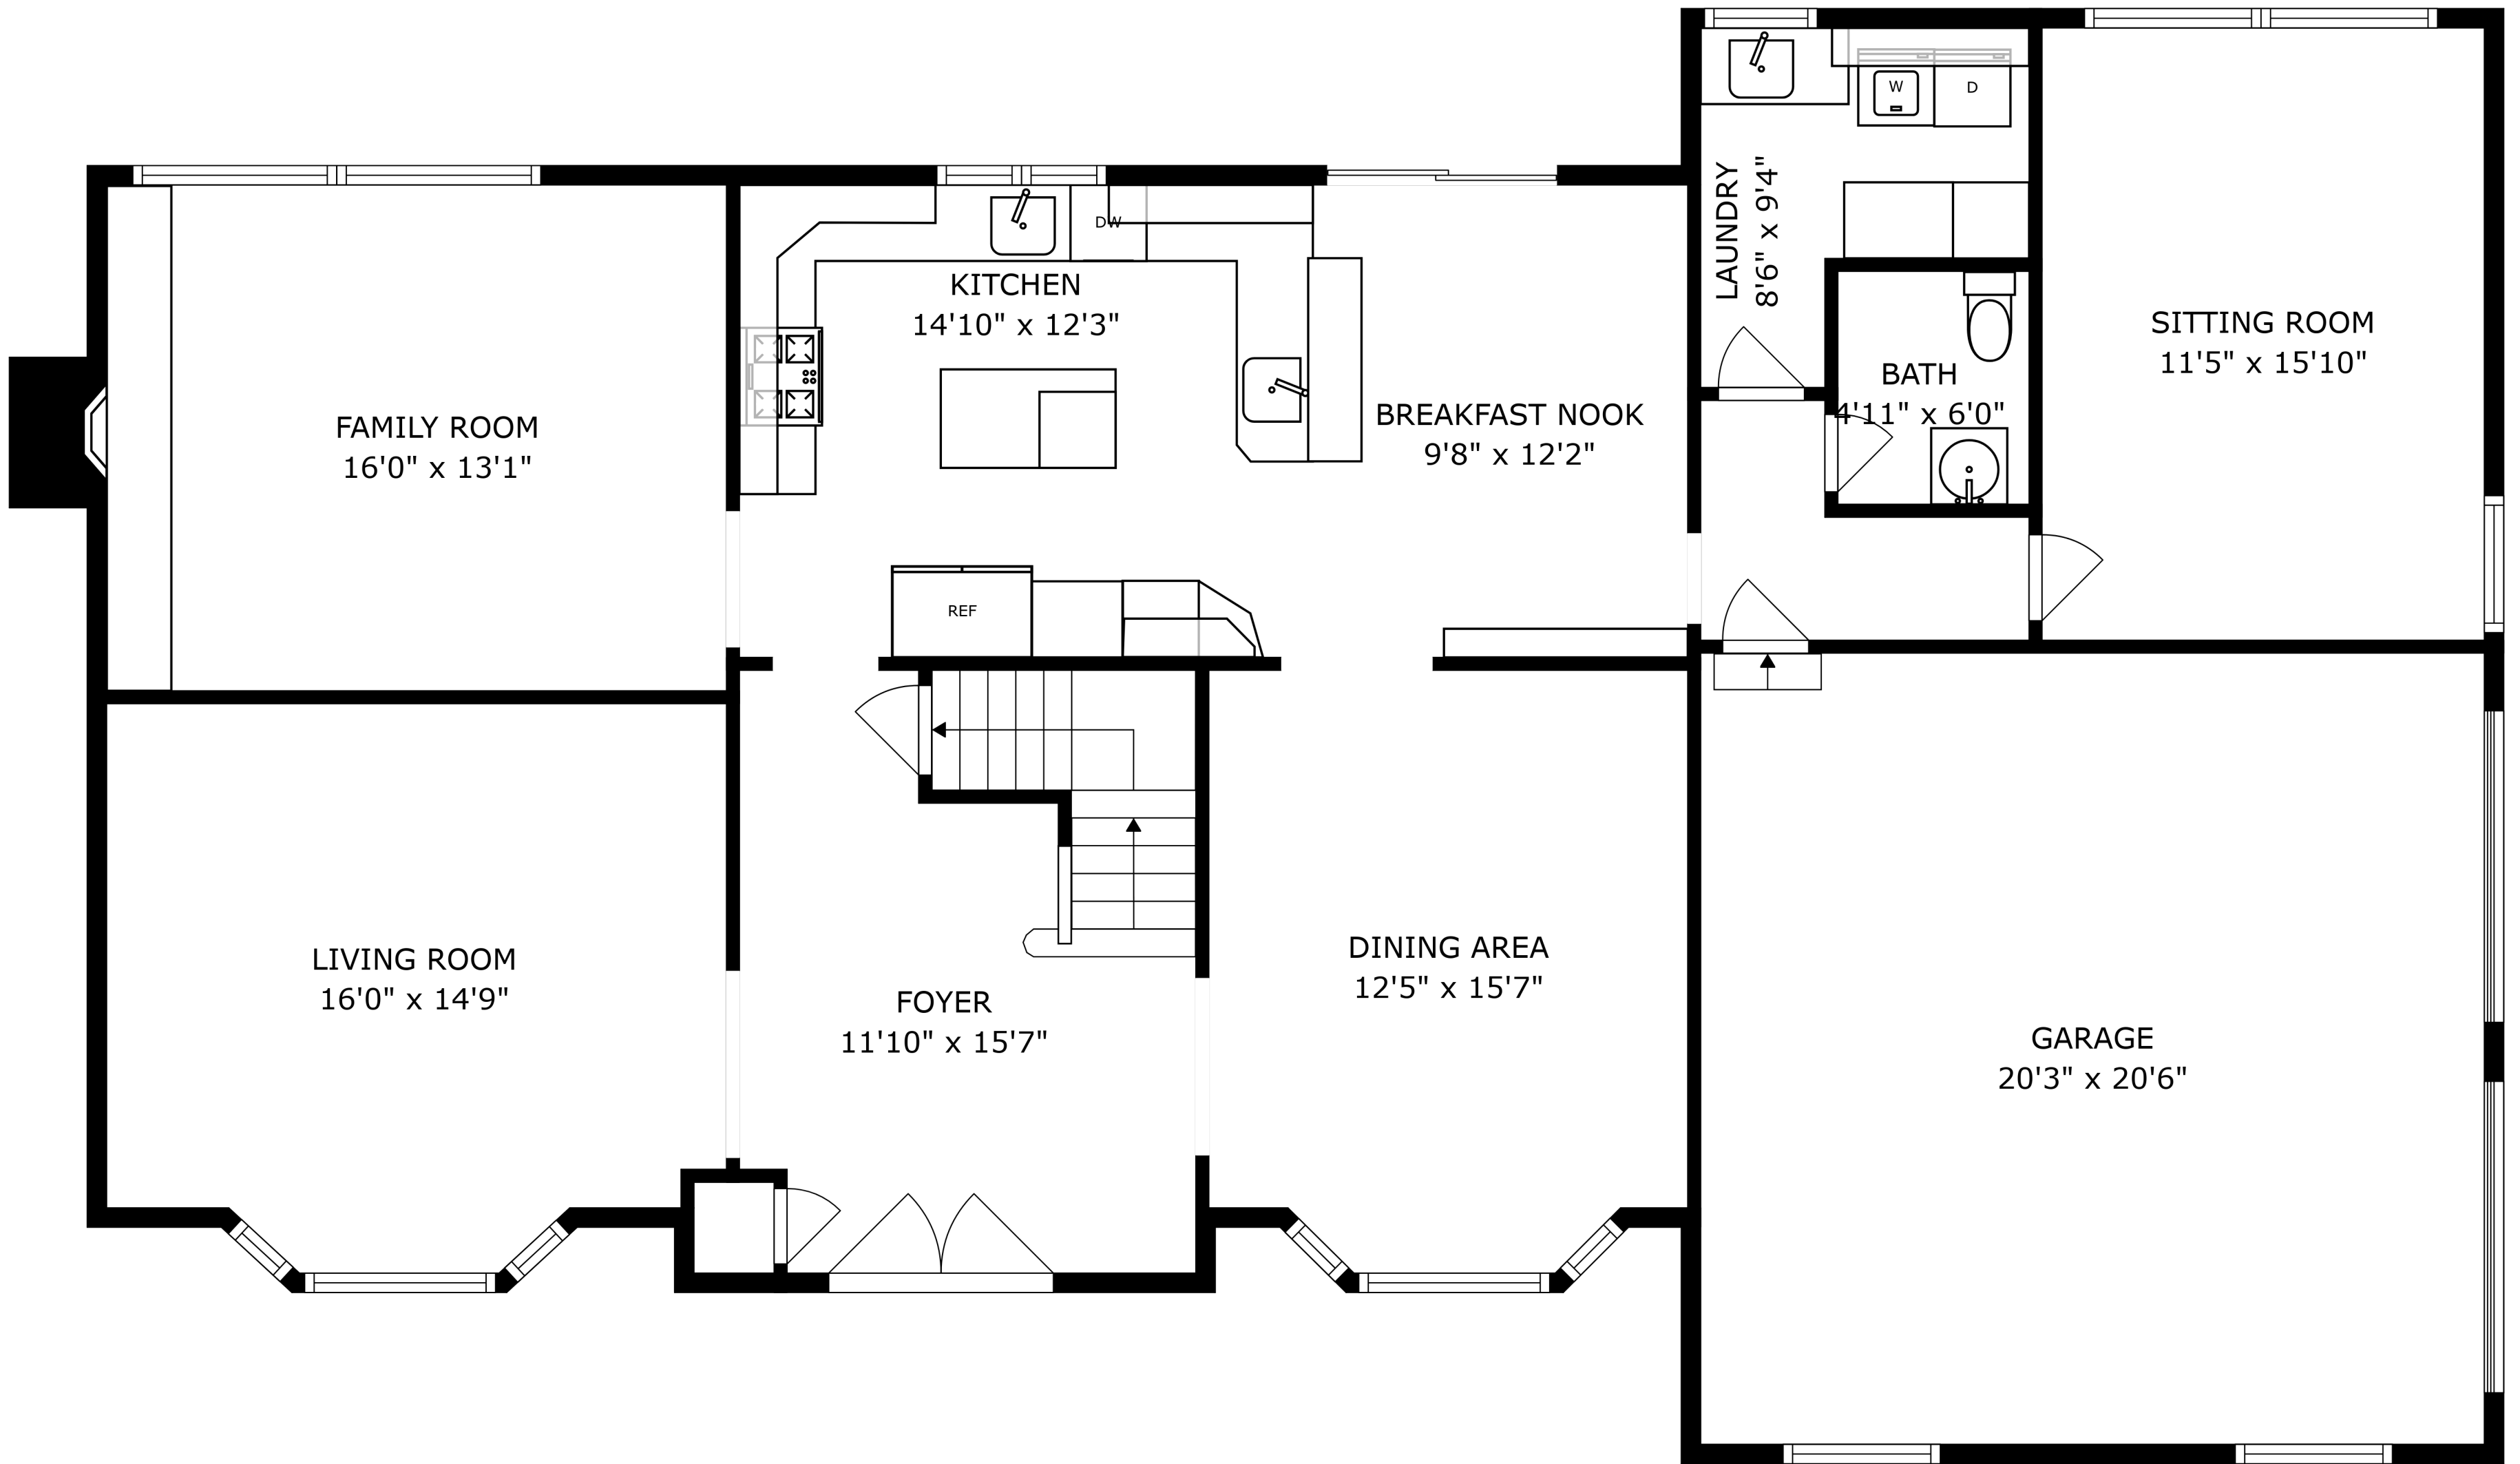

SIZES AND DIMENSIONS ARE APPROXIMATE, ACTUAL MAY VARY.

BEDROOM
16'4" x 13'3"

BATH
7'6" x 9'1"

BATH
10'0" x 9'1"

W.I.C.
6'7" x 9'1"

BEDROOM
16'4" x 13'5"

BEDROOM
11'5" x 9'2"

PRIMARY BEDROOM
12'7" x 17'7"

SIZES AND DIMENSIONS ARE APPROXIMATE, ACTUAL MAY VARY.

SIZES AND DIMENSIONS ARE APPROXIMATE, ACTUAL MAY VARY.

UNFINISHED BASEMENT

STORAGE
19'10" x 15'7"

REF

SIZES AND DIMENSIONS ARE APPROXIMATE, ACTUAL MAY VARY.