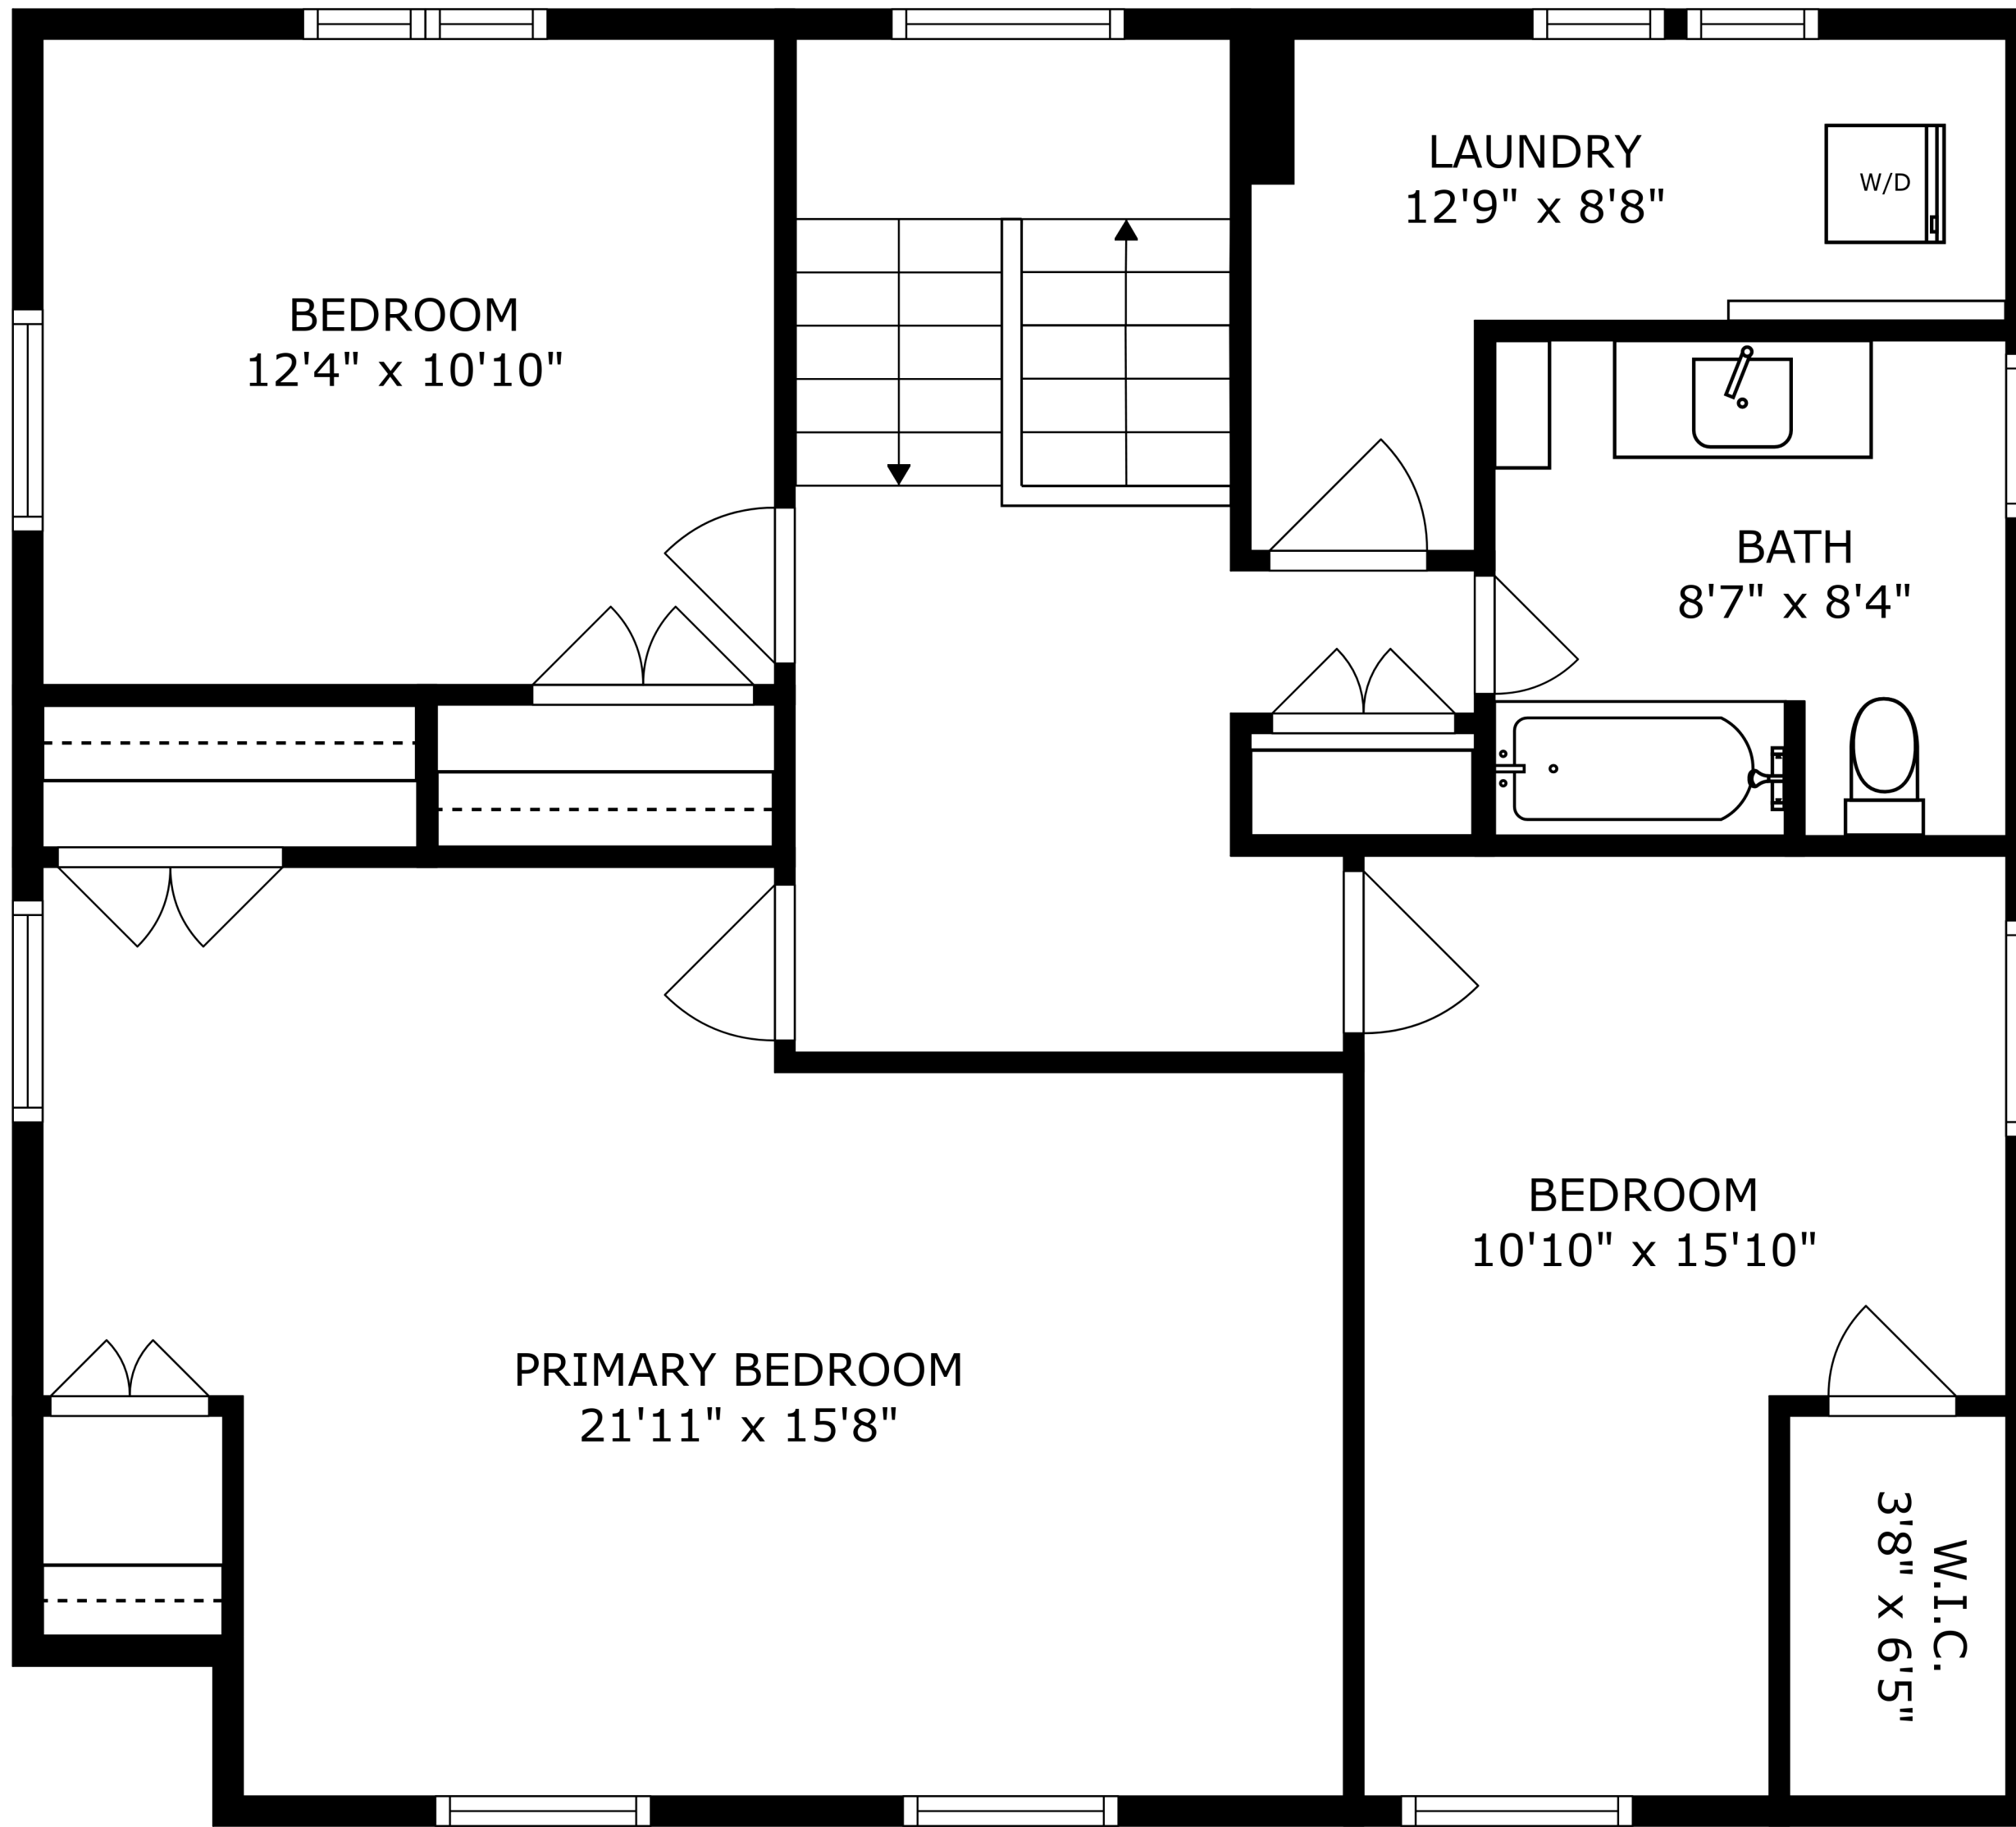

FLOOR 2

FLOOR 3

FLOOR 1

SIZES AND DIMENSIONS ARE APPROXIMATE, ACTUAL MAY VARY.

SIZES AND DIMENSIONS ARE APPROXIMATE, ACTUAL MAY VARY.

SIZES AND DIMENSIONS ARE APPROXIMATE, ACTUAL MAY VARY.

ROOM
6'9" x 4'4"

DEN AND OFFICE
20'1" x 21'7"

STORAGE
11'11" x 21'7"

REF

SIZES AND DIMENSIONS ARE APPROXIMATE, ACTUAL MAY VARY.