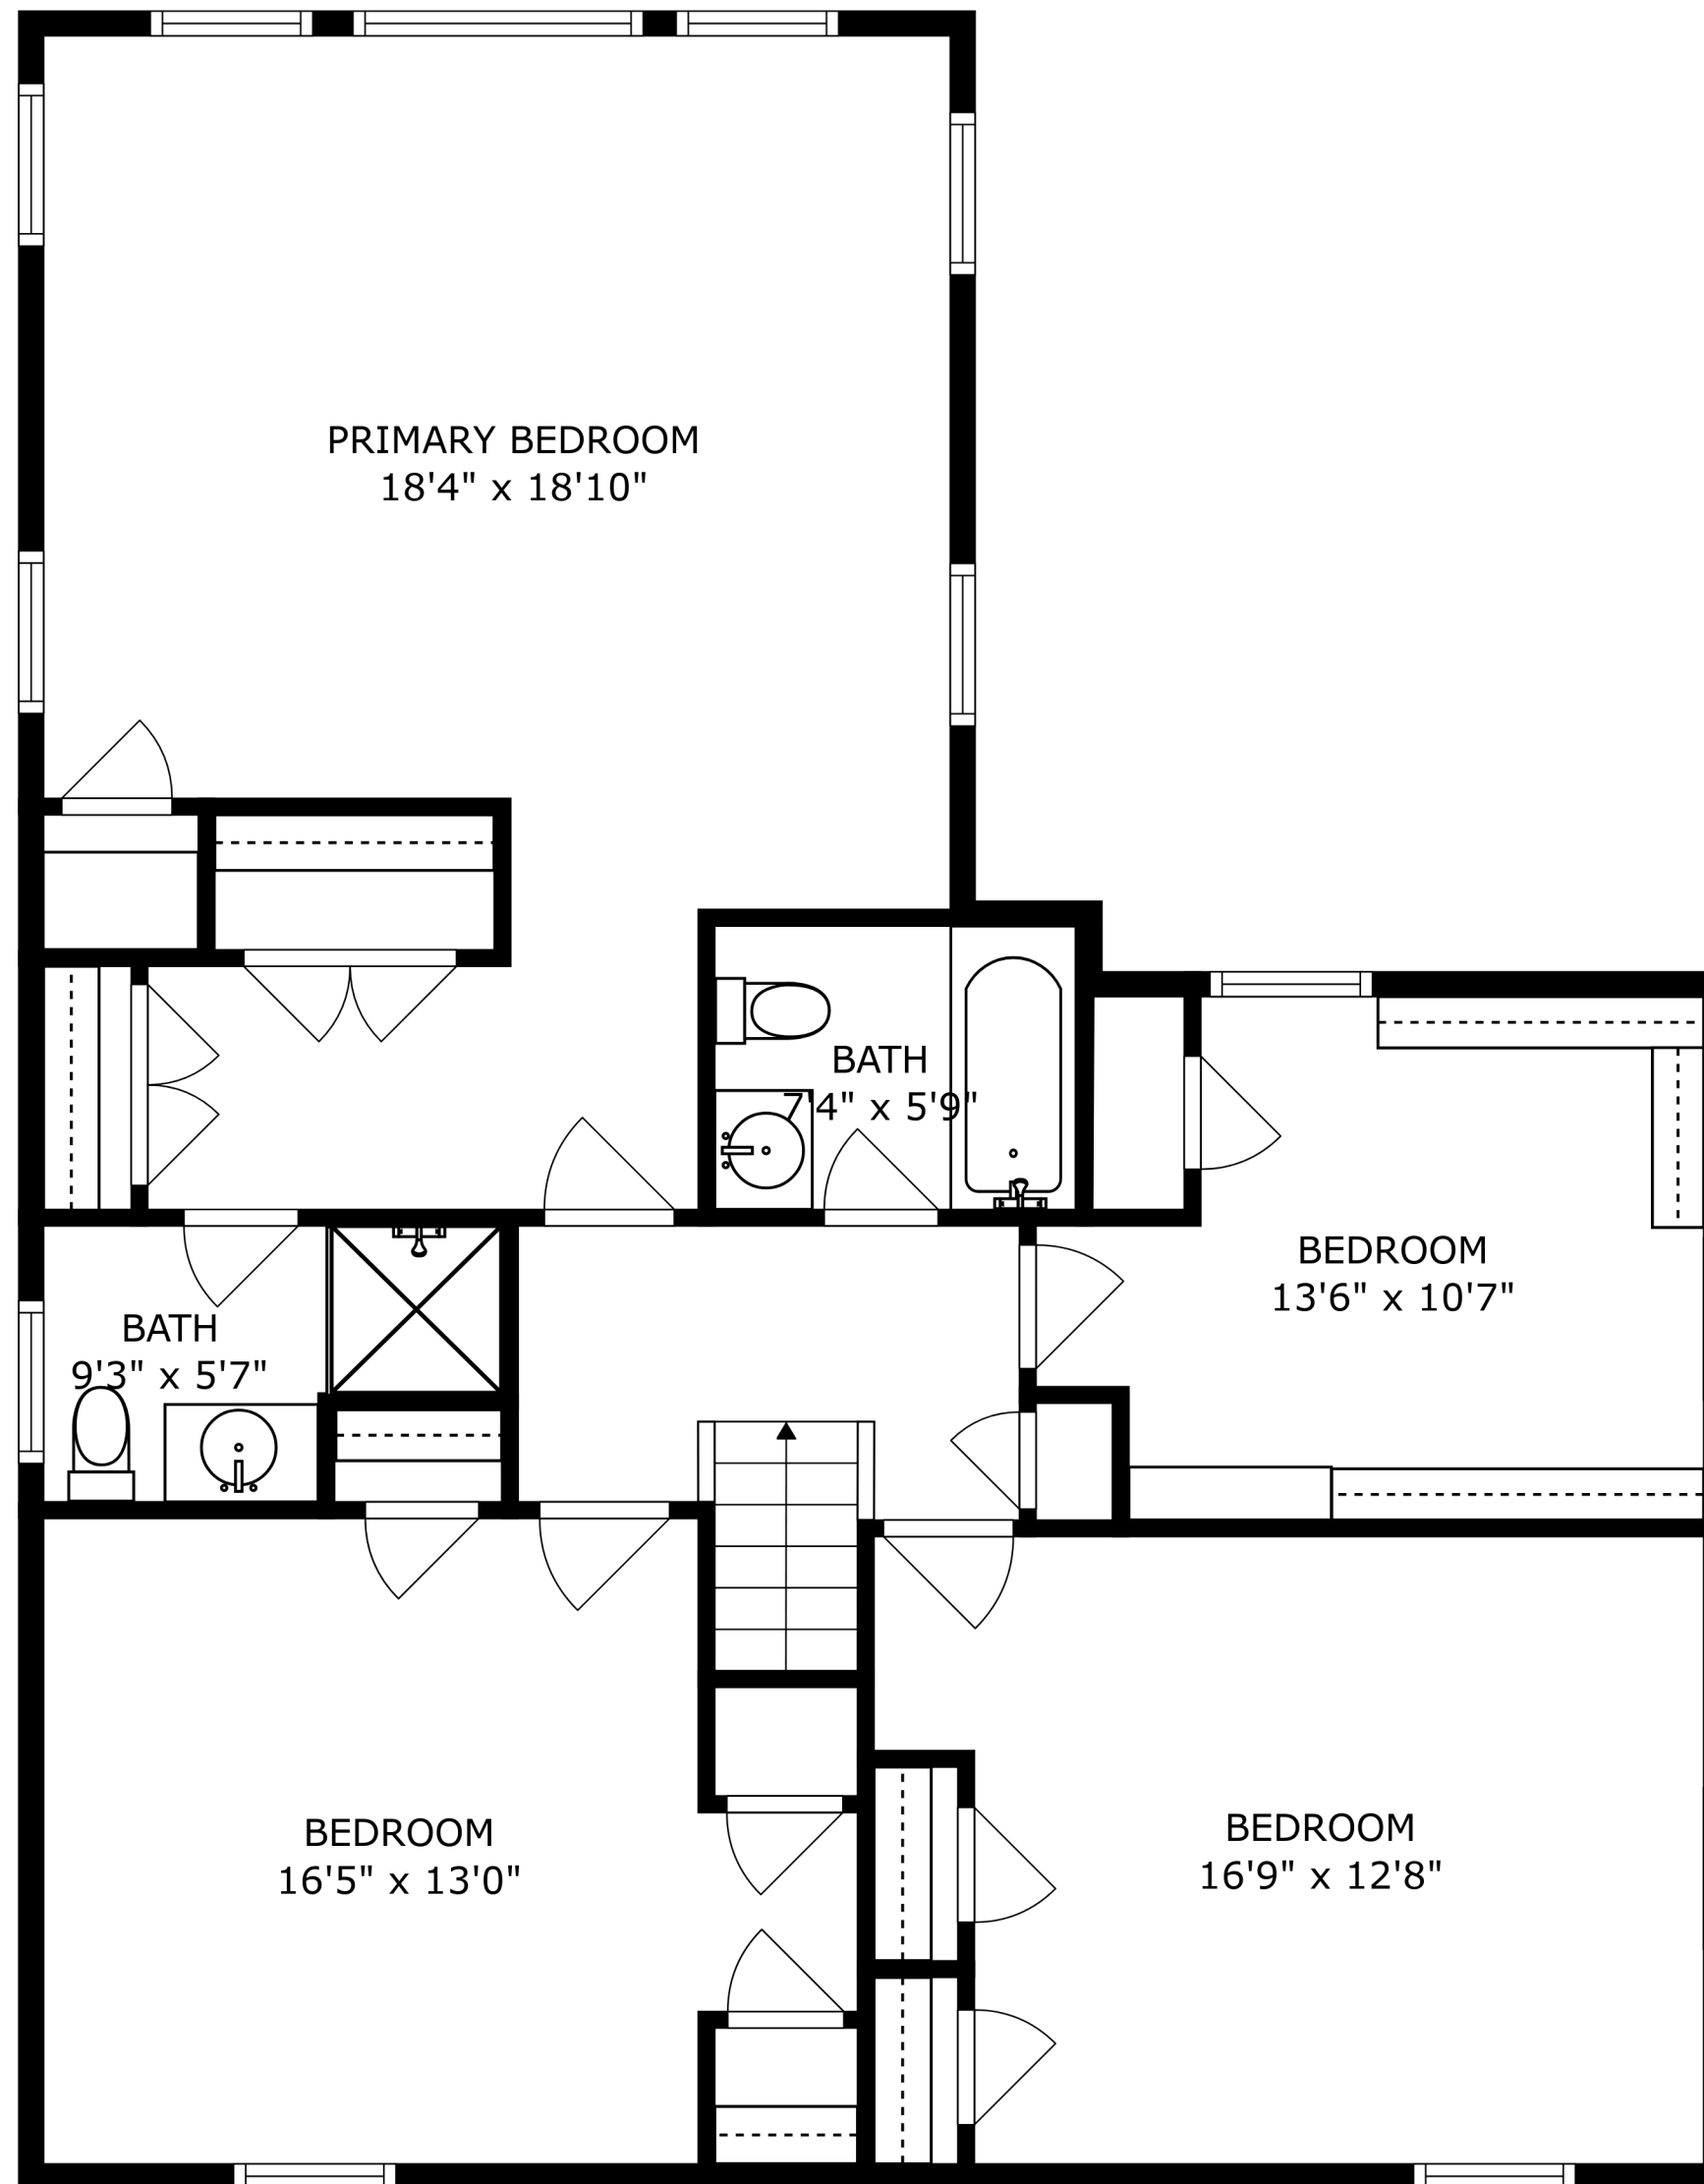

SIZES AND DIMENSIONS ARE APPROXIMATE, ACTUAL MAY VARY.

SIZES AND DIMENSIONS ARE APPROXIMATE, ACTUAL MAY VARY.

SIZES AND DIMENSIONS ARE APPROXIMATE, ACTUAL MAY VARY.

ELECTRICAL ROOM
12'0" x 21'7"

RECREATION ROOM
19'7" x 21'6"

SIZES AND DIMENSIONS ARE APPROXIMATE, ACTUAL MAY VARY.