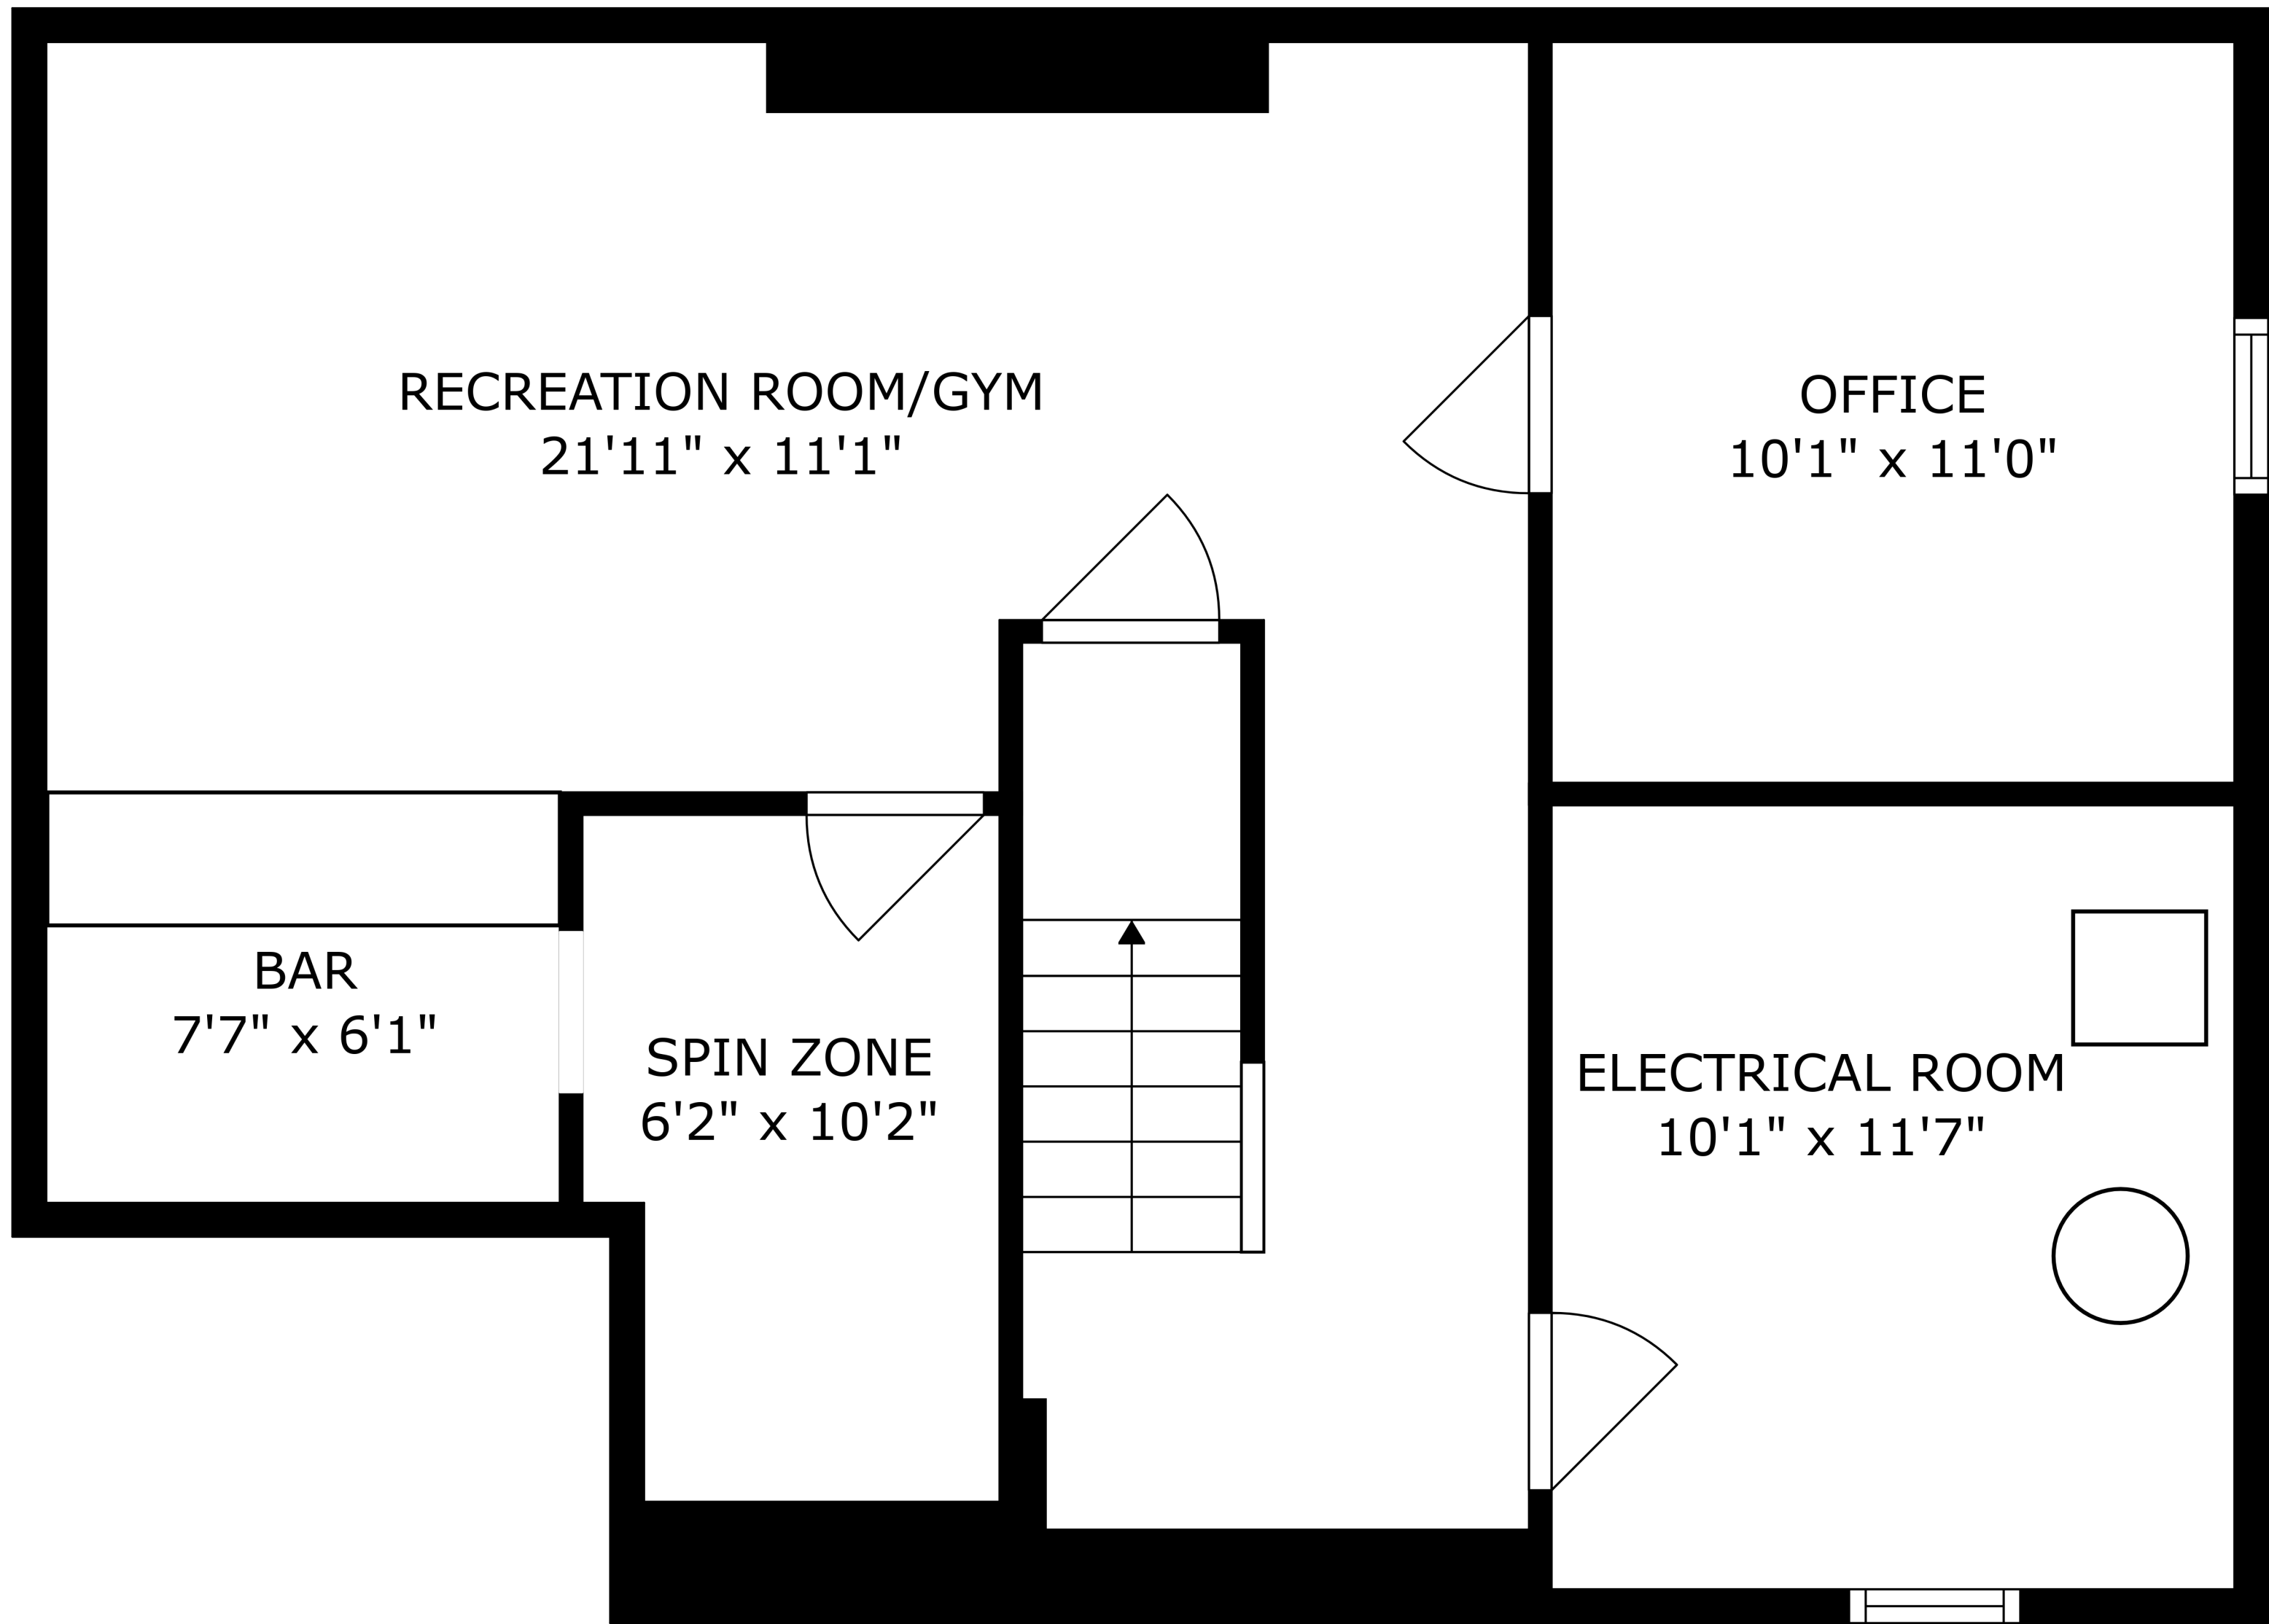

SIZES AND DIMENSIONS ARE APPROXIMATE, ACTUAL MAY VARY.

BEDROOM  
9'10" x 12'4"

BATH  
4'1" x 7'11"

PRIMARY BATH  
10'0" x 7'11"

W.I.C.  
6'8" x 7'11"

BEDROOM  
14'1" x 12'11"

PRIMARY BEDROOM  
14'4" x 17'4"

SIZES AND DIMENSIONS ARE APPROXIMATE, ACTUAL MAY VARY.

SIZES AND DIMENSIONS ARE APPROXIMATE, ACTUAL MAY VARY.

SIZES AND DIMENSIONS ARE APPROXIMATE, ACTUAL MAY VARY.