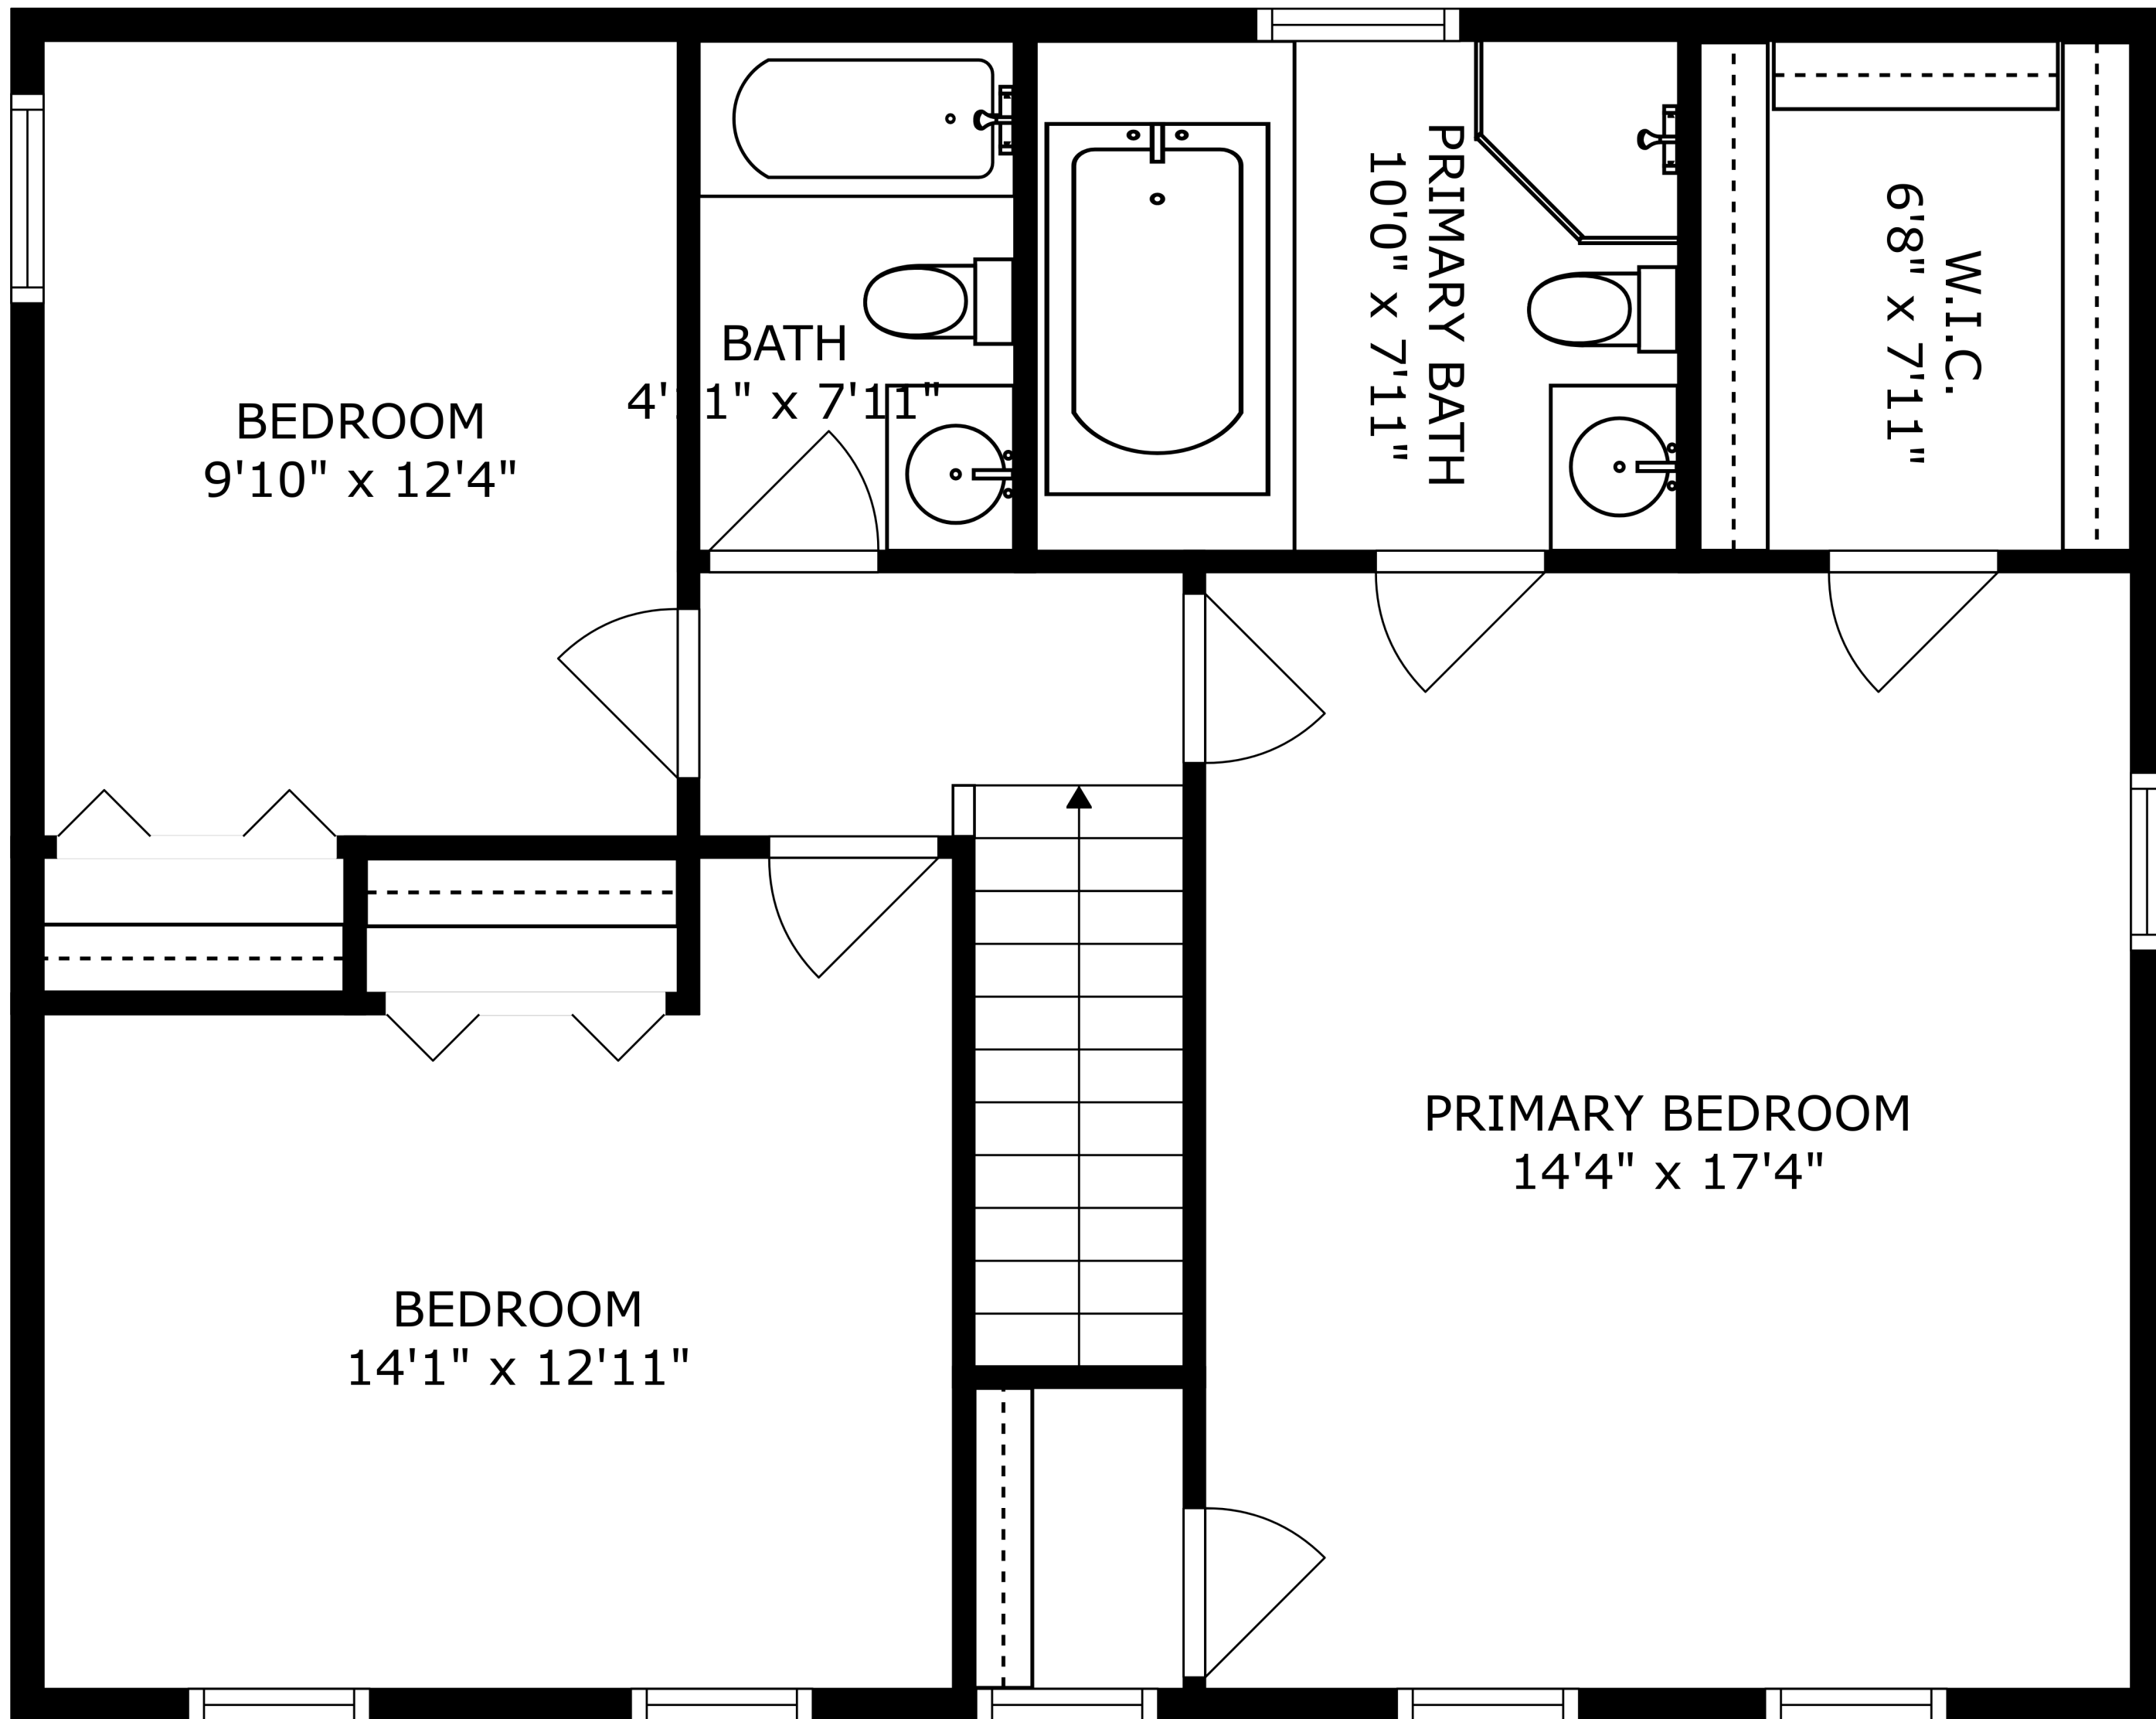

SIZES AND DIMENSIONS ARE APPROXIMATE, ACTUAL MAY VARY.

BEDROOM  
9'10" x 12'4"

BATH  
4'1" x 7'11"

PRIMARY BATH  
10'0" x 7'11"

W.I.C.  
6'8" x 7'11"

BEDROOM  
14'1" x 12'11"

PRIMARY BEDROOM  
14'4" x 17'4"

SIZES AND DIMENSIONS ARE APPROXIMATE, ACTUAL MAY VARY.

SIZES AND DIMENSIONS ARE APPROXIMATE, ACTUAL MAY VARY.

SIZES AND DIMENSIONS ARE APPROXIMATE, ACTUAL MAY VARY.