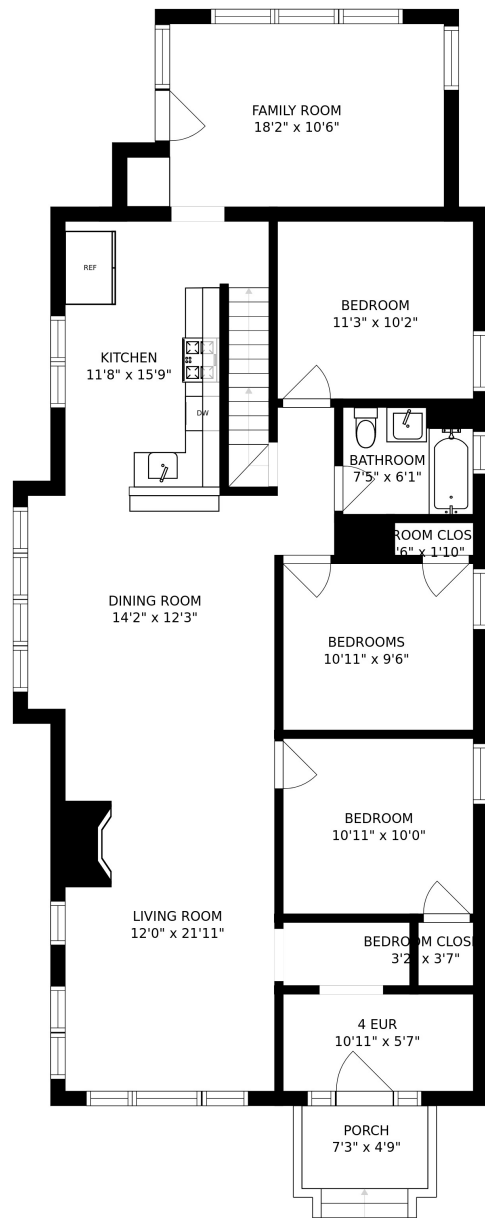

FLOOR 1

FLOOR 2

FLOOR 3

SIZES AND DIMENSIONS ARE APPROXIMATE, ACTUAL MAY VARY.

ATTIC  
23'6" x 49'10"

SIZES AND DIMENSIONS ARE APPROXIMATE, ACTUAL MAY VARY.

SIZES AND DIMENSIONS ARE APPROXIMATE, ACTUAL MAY VARY.

BASEMENT  
25'6" x 49'10"

LAUNDRY ROOM  
8'4" x 9'7"

BATHROOM 2  
7'10" x 12'3"

SIZES AND DIMENSIONS ARE APPROXIMATE, ACTUAL MAY VARY.