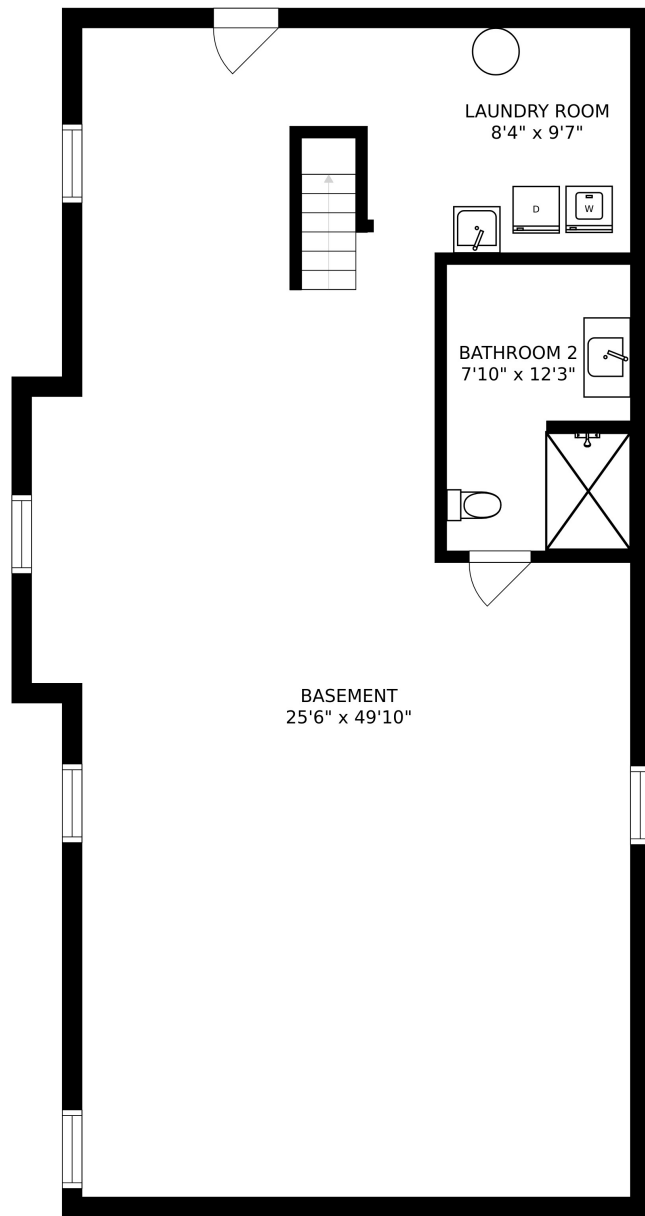

FLOOR 1

FLOOR 2

FLOOR 3

SIZES AND DIMENSIONS ARE APPROXIMATE, ACTUAL MAY VARY.

ATTIC  
23'6" x 49'10"

SIZES AND DIMENSIONS ARE APPROXIMATE, ACTUAL MAY VARY.

SIZES AND DIMENSIONS ARE APPROXIMATE, ACTUAL MAY VARY.

BASEMENT  
25'6" x 49'10"

LAUNDRY ROOM  
8'4" x 9'7"

BATHROOM 2  
7'10" x 12'3"

SIZES AND DIMENSIONS ARE APPROXIMATE, ACTUAL MAY VARY.