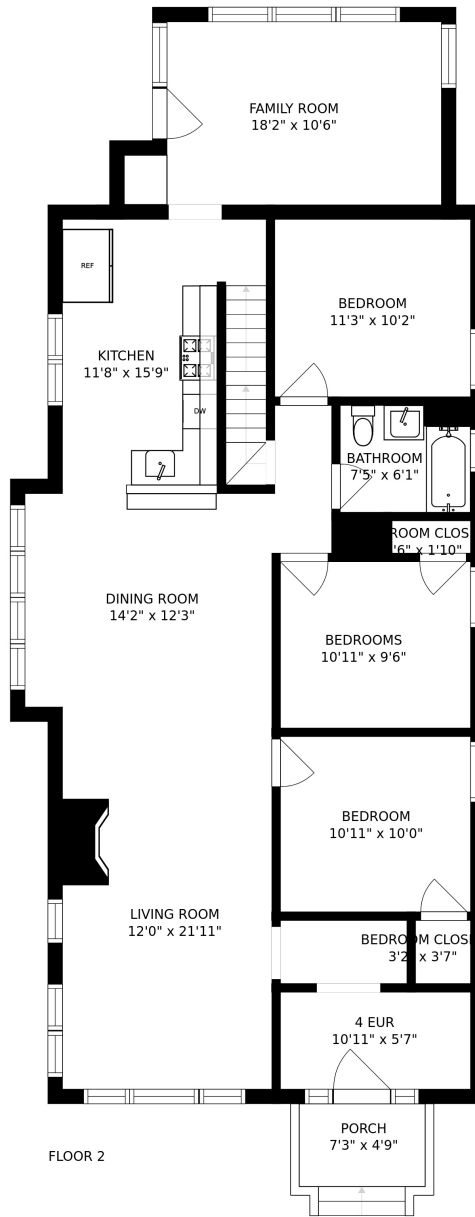

FLOOR 1

FLOOR 2

FLOOR 3

SIZES AND DIMENSIONS ARE APPROXIMATE, ACTUAL MAY VARY.

ATTIC  
23'6" x 49'10"

SIZES AND DIMENSIONS ARE APPROXIMATE, ACTUAL MAY VARY.

SIZES AND DIMENSIONS ARE APPROXIMATE, ACTUAL MAY VARY.

BASEMENT  
25'6" x 49'10"

LAUNDRY ROOM  
8'4" x 9'7"

BATHROOM 2  
7'10" x 12'3"

SIZES AND DIMENSIONS ARE APPROXIMATE, ACTUAL MAY VARY.