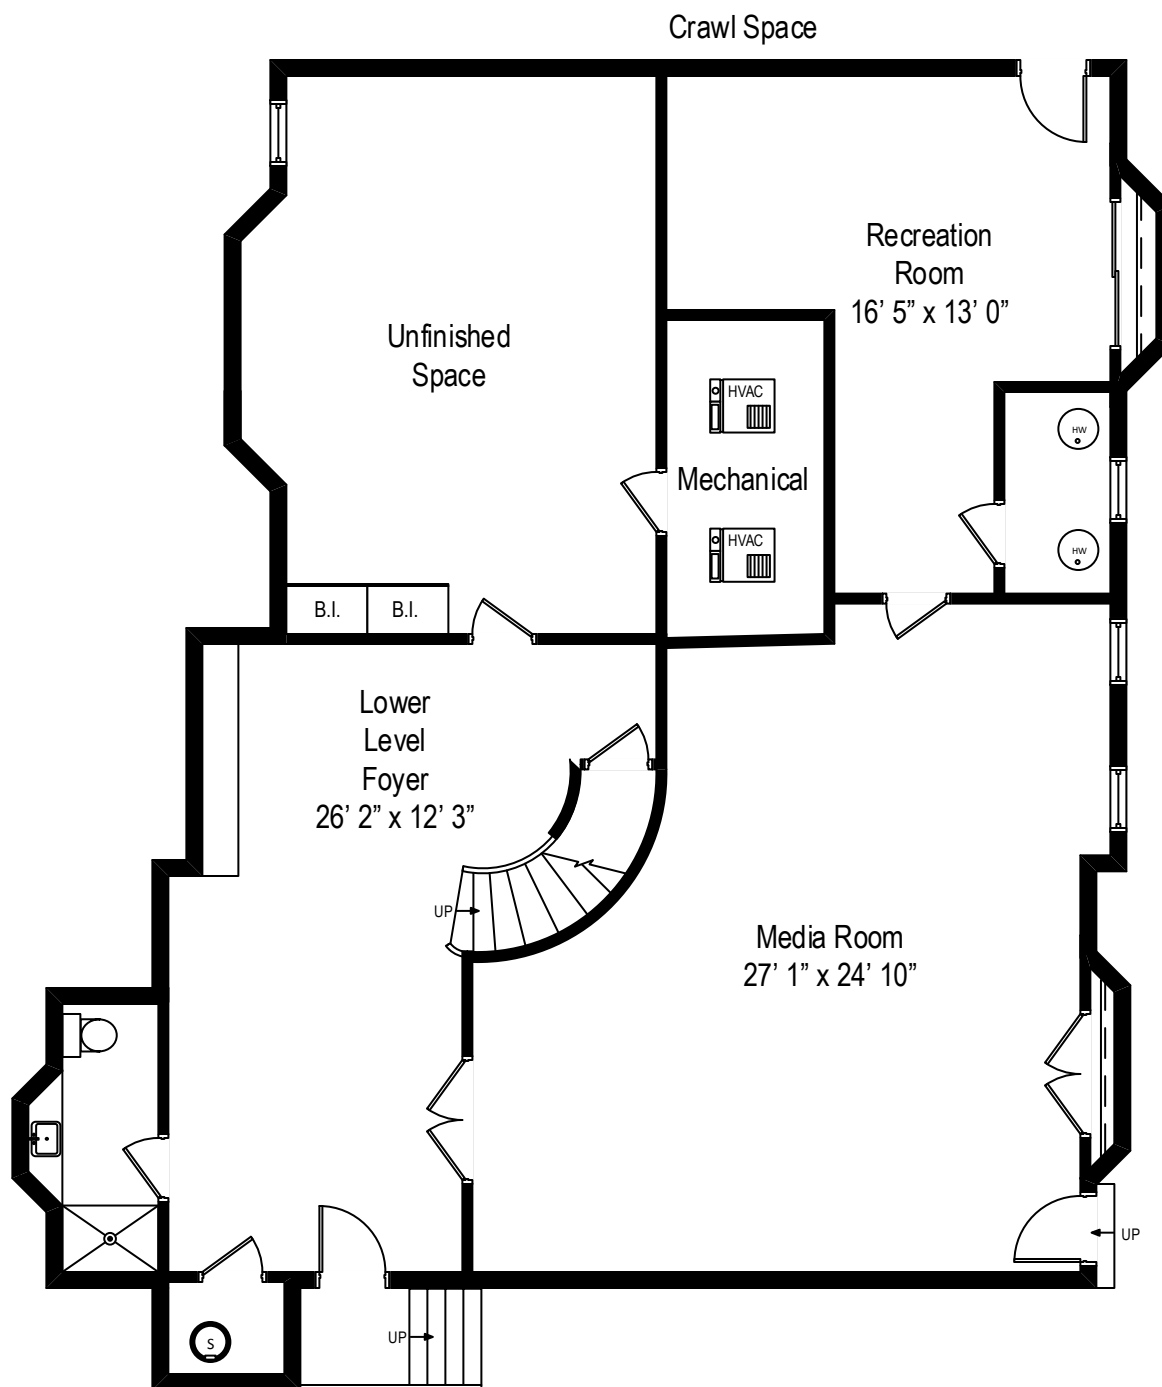

6200 Cove Creek Court – Burr Ridge, IL 60527

First Level

All dimensions are approximate. This plan is for marketing purposes only.

6200 Cove Creek Court – Burr Ridge, IL 60527

Second Level

All dimensions are approximate. This plan is for marketing purposes only.

6200 Cove Creek Court – Burr Ridge, IL 60527

Lower Level

All dimensions are approximate. This plan is for marketing purposes only.