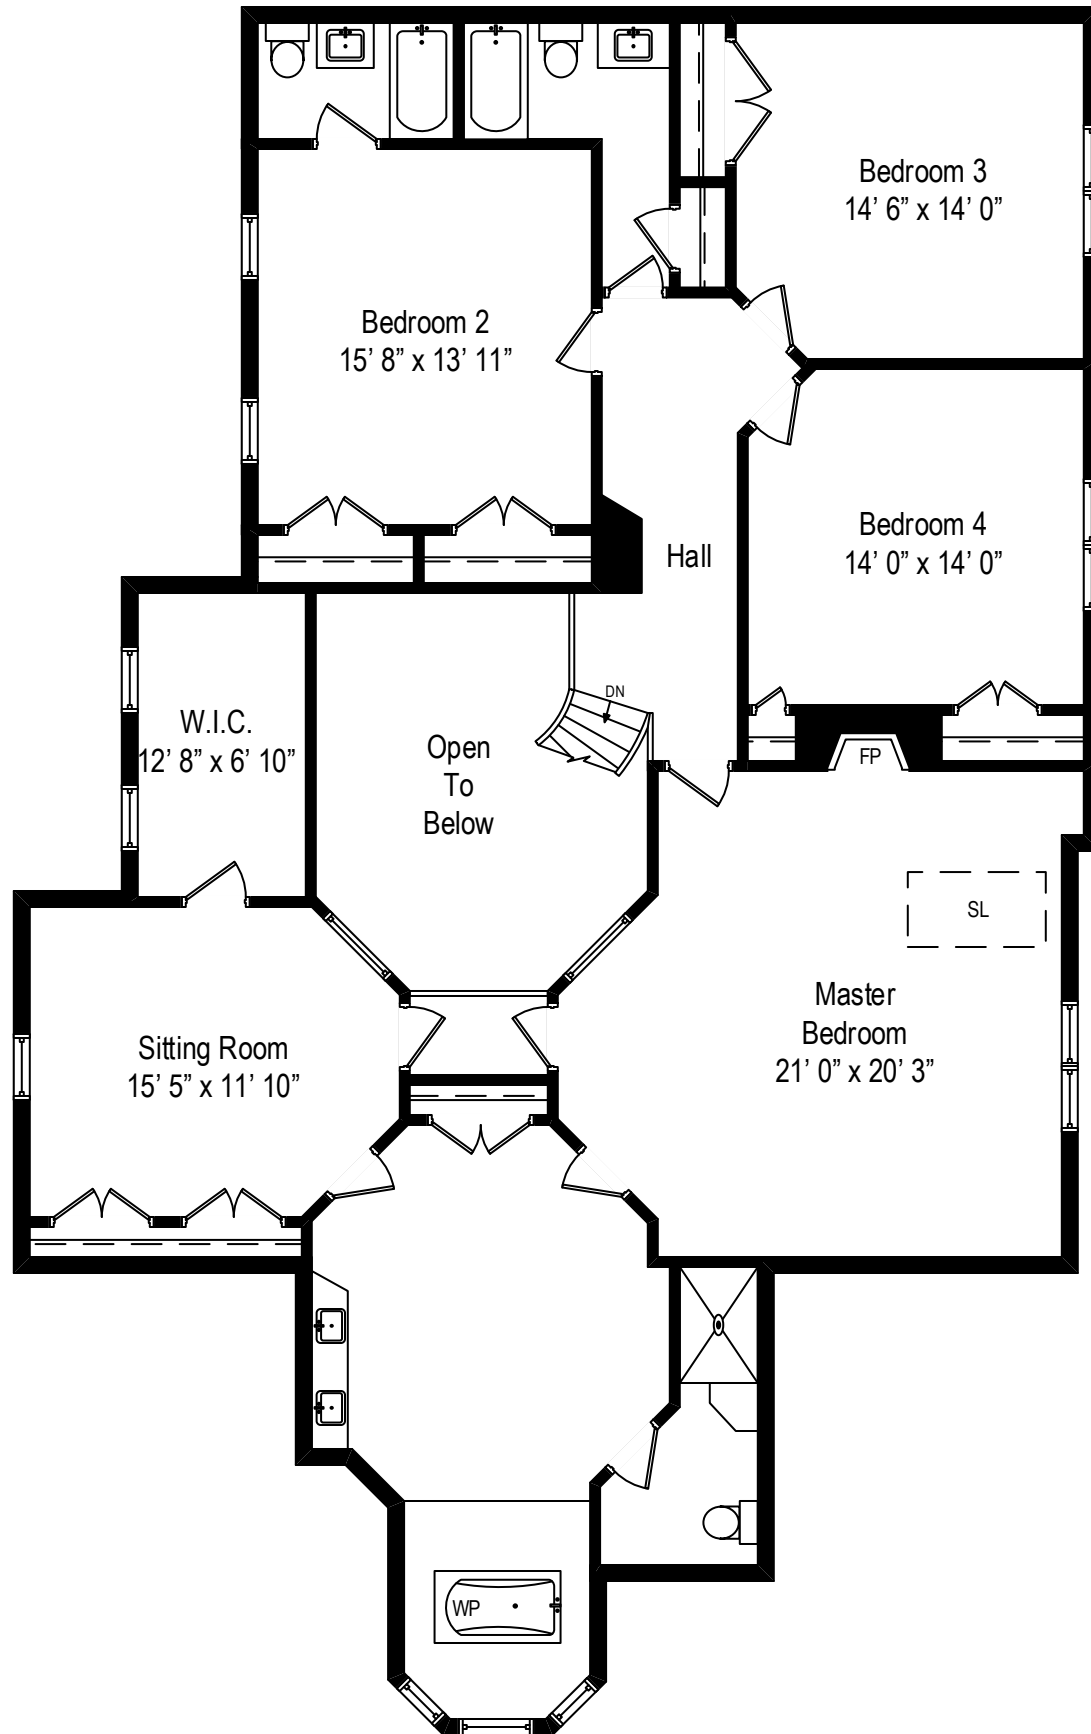

6200 Cove Creek Court – Burr Ridge, IL 60527

First Level

All dimensions are approximate. This plan is for marketing purposes only.

6200 Cove Creek Court – Burr Ridge, IL 60527

Second Level

All dimensions are approximate. This plan is for marketing purposes only.

6200 Cove Creek Court – Burr Ridge, IL 60527

Lower Level

All dimensions are approximate. This plan is for marketing purposes only.