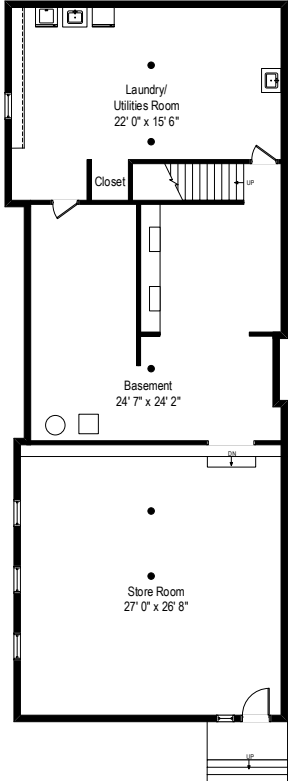

43 Denise Street

First Level

Second Level

Lower Level

Real estate agents affiliated with The Corcoran Group are independent contractor and are not employees of The Corcoran Group. The Corcoran Group is a licensed real estate broker located at 660 Madison Ave., New York, NY. All information herein is intended for information purposes only and has been compiled from sources deemed reliable, but Corcoran makes not warranty or representation as to the accuracy thereof. All dimensions provided are approximate. To obtain exact dimensions, Corcoran advises you to hire a qualified architect or engineer. Equal Housing Opportunity.