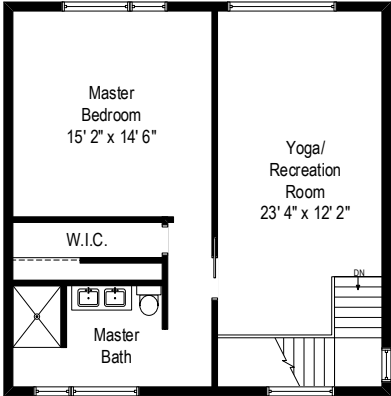

43 Denise Street

First Level

Second Level

Lower Level

Real estate agents affiliated with The Corcoran Group are independent contractor and are not employees of The Corcoran Group. The Corcoran Group is a licensed real estate broker located at 660 Madison Ave., New York, NY. All information herein is intended for information purposes only and has been compiled from sources deemed reliable, but Corcoran makes not warranty or representation as to the accuracy thereof. All dimensions provided are approximate. To obtain exact dimensions, Corcoran advises you to hire a qualified architect or engineer. Equal Housing Opportunity.