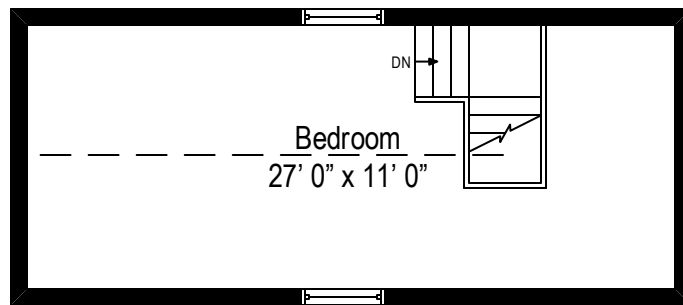

17 Deer Ridge Trail – Water Mill, NY 11976

First Level

All dimensions are approximate. This plan is for marketing purposes only.

17 Deer Ridge Trail – Water Mill, NY 11976

Lower Level