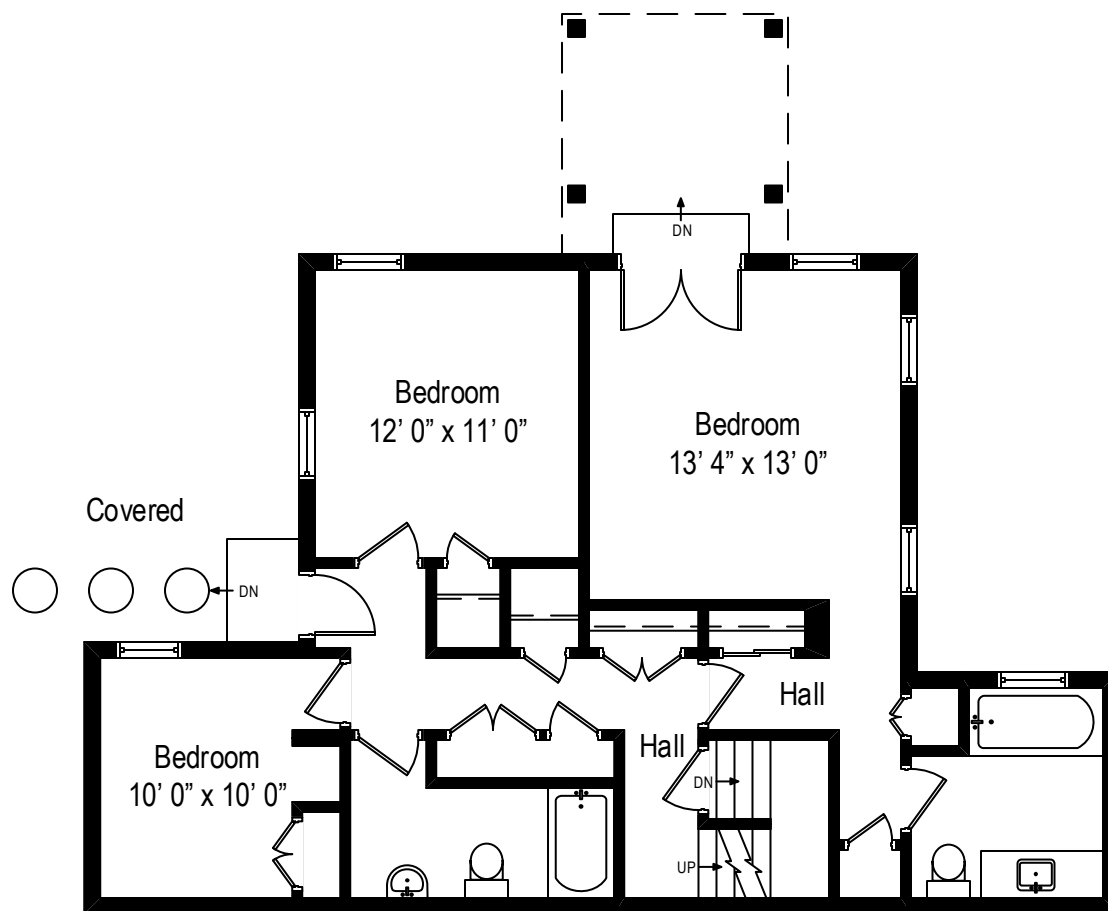

17 Deer Ridge Trail – Water Mill, NY 11976

First Level

All dimensions are approximate. This plan is for marketing purposes only.

17 Deer Ridge Trail – Water Mill, NY 11976

Lower Level