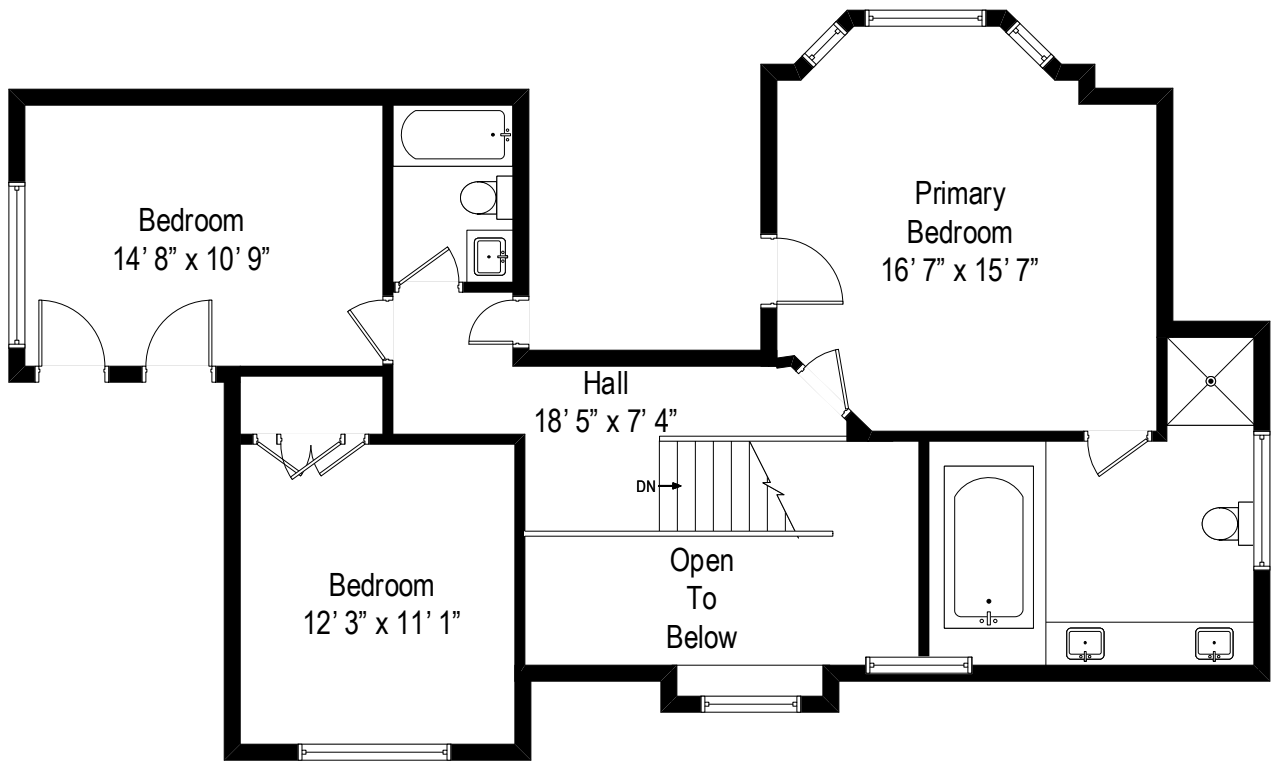

14 Club Lane – Remsenburg, NY 11960

First Level

14 Club Lane – Remsenburg, NY 11960

Second Level

All dimensions are approximate. This plan is for marketing purposes only.

# Second Level