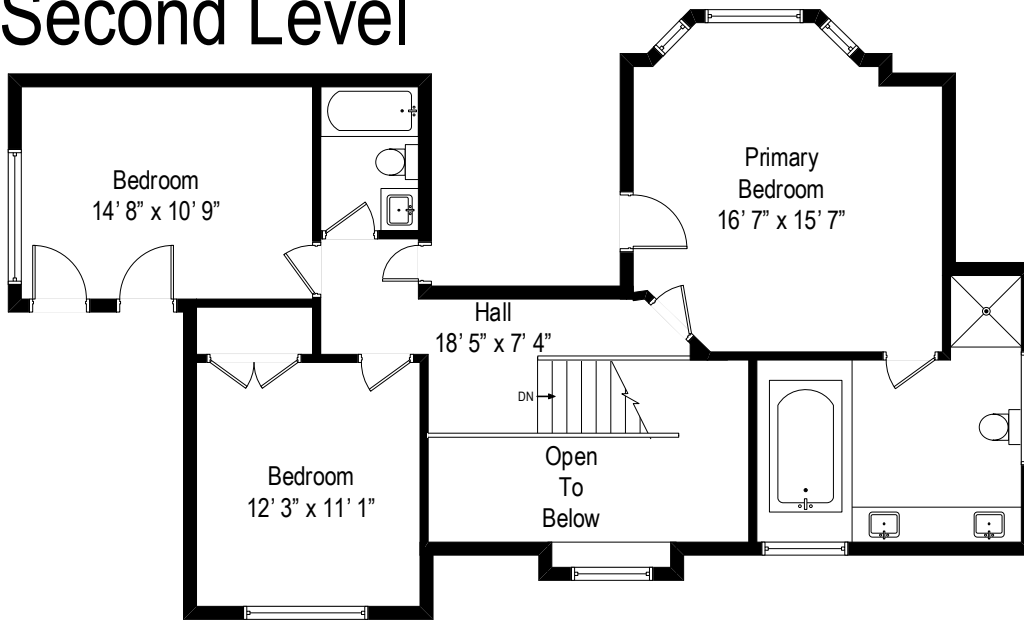

14 Club Lane – Remsenburg, NY 11960

First Level

14 Club Lane – Remsenburg, NY 11960

Second Level

All dimensions are approximate. This plan is for marketing purposes only.

# Second Level