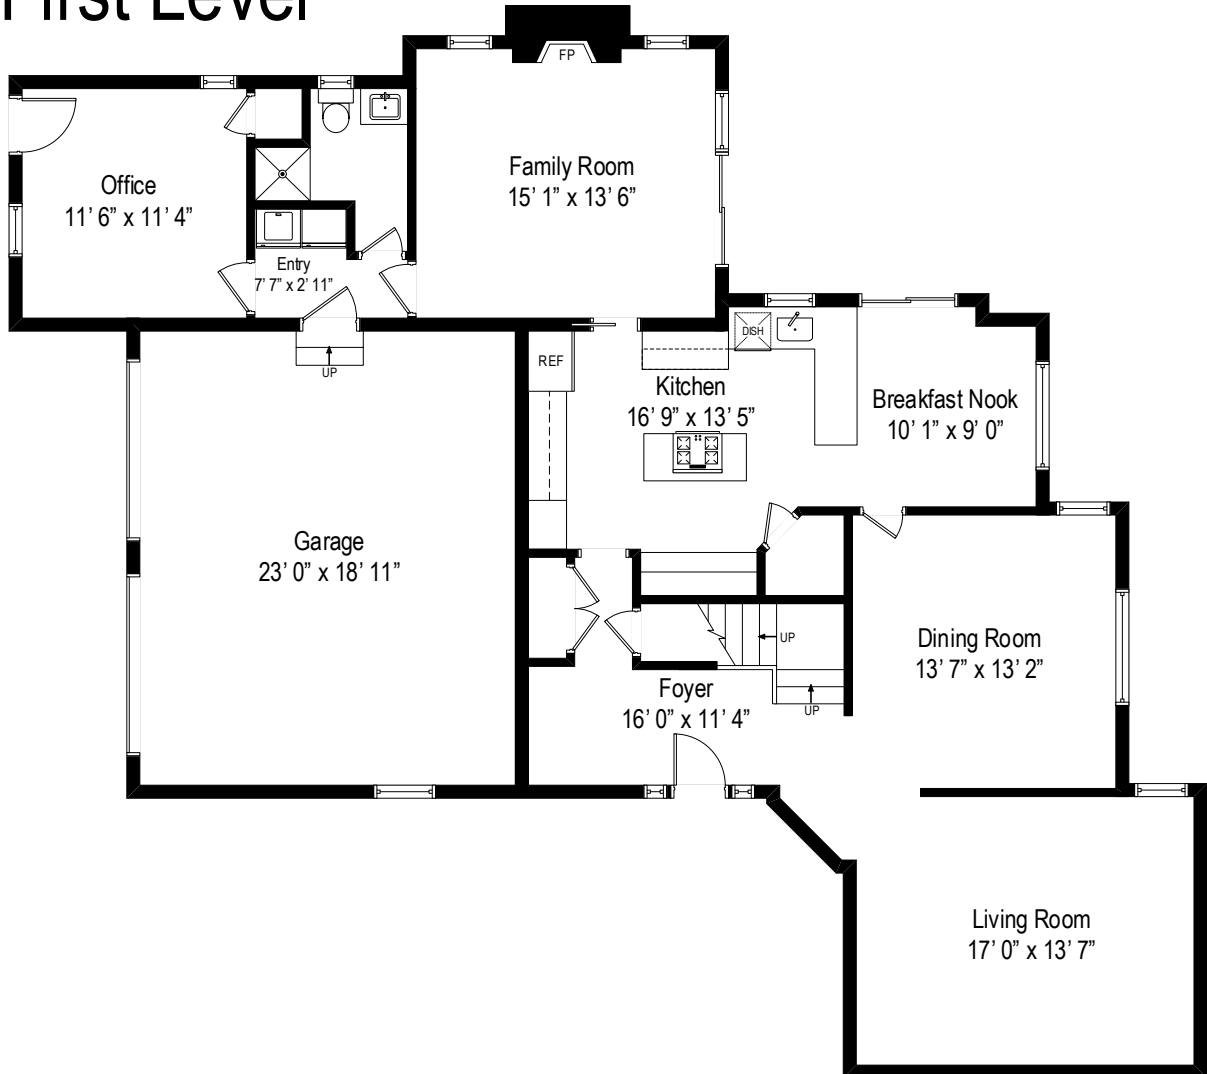

First Level

14 Club Lane – Remsenburg, NY 11960