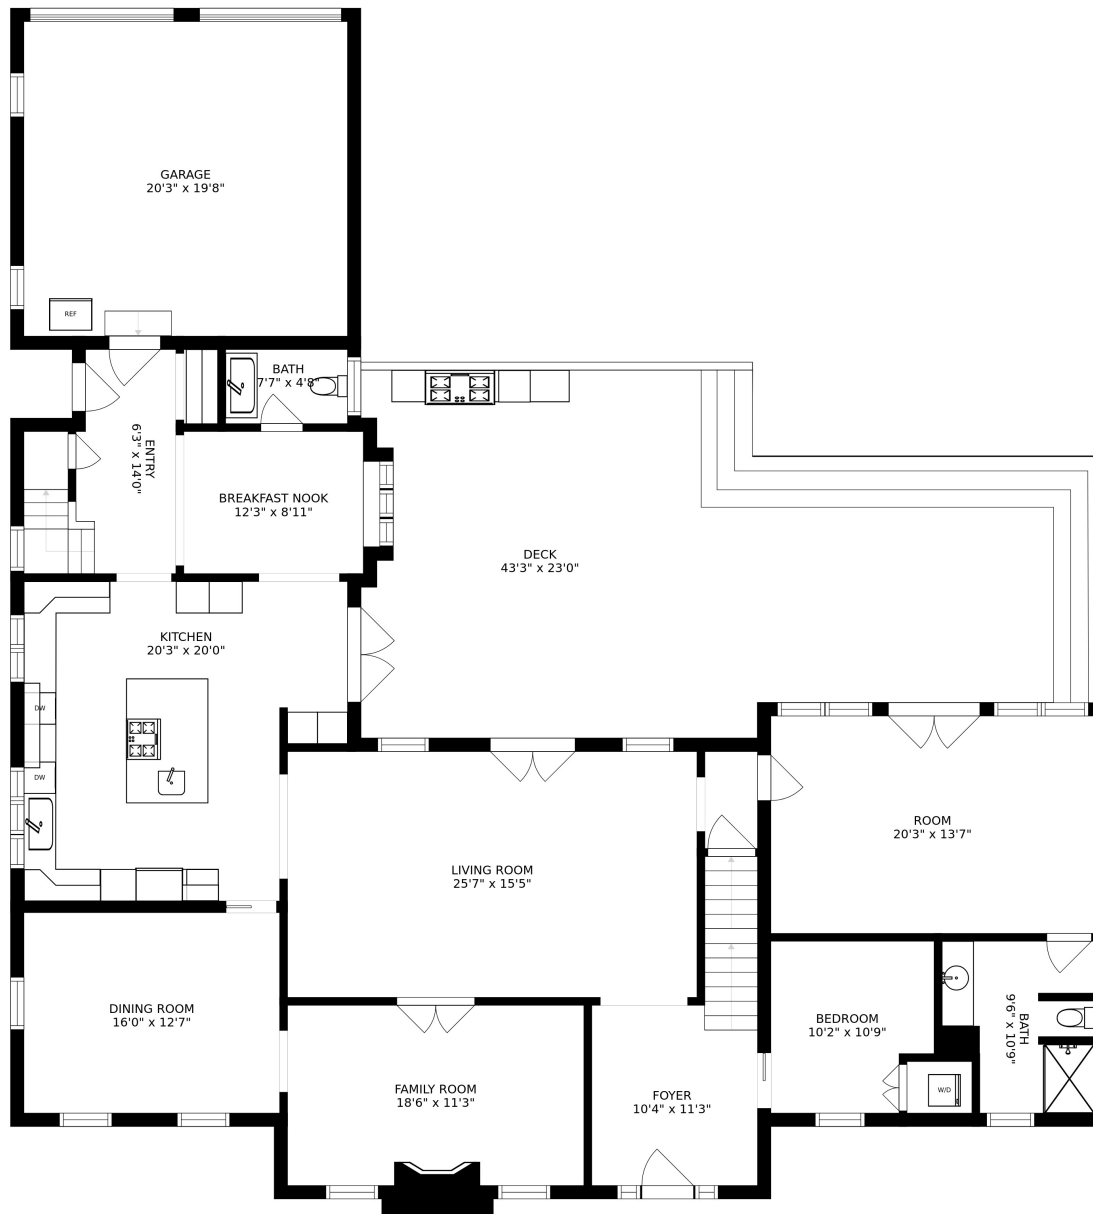

SIZES AND DIMENSIONS ARE APPROXIMATE, ACTUAL MAY VARY.

SIZES AND DIMENSIONS ARE APPROXIMATE, ACTUAL MAY VARY.

SIZES AND DIMENSIONS ARE APPROXIMATE, ACTUAL MAY VARY.

LAUNDRY  
29'5" x 8'2"

BASEMENT  
27'0" x 18'6"

ELECTRICAL ROOM  
15'4" x 9'0"

SIZES AND DIMENSIONS ARE APPROXIMATE, ACTUAL MAY VARY.