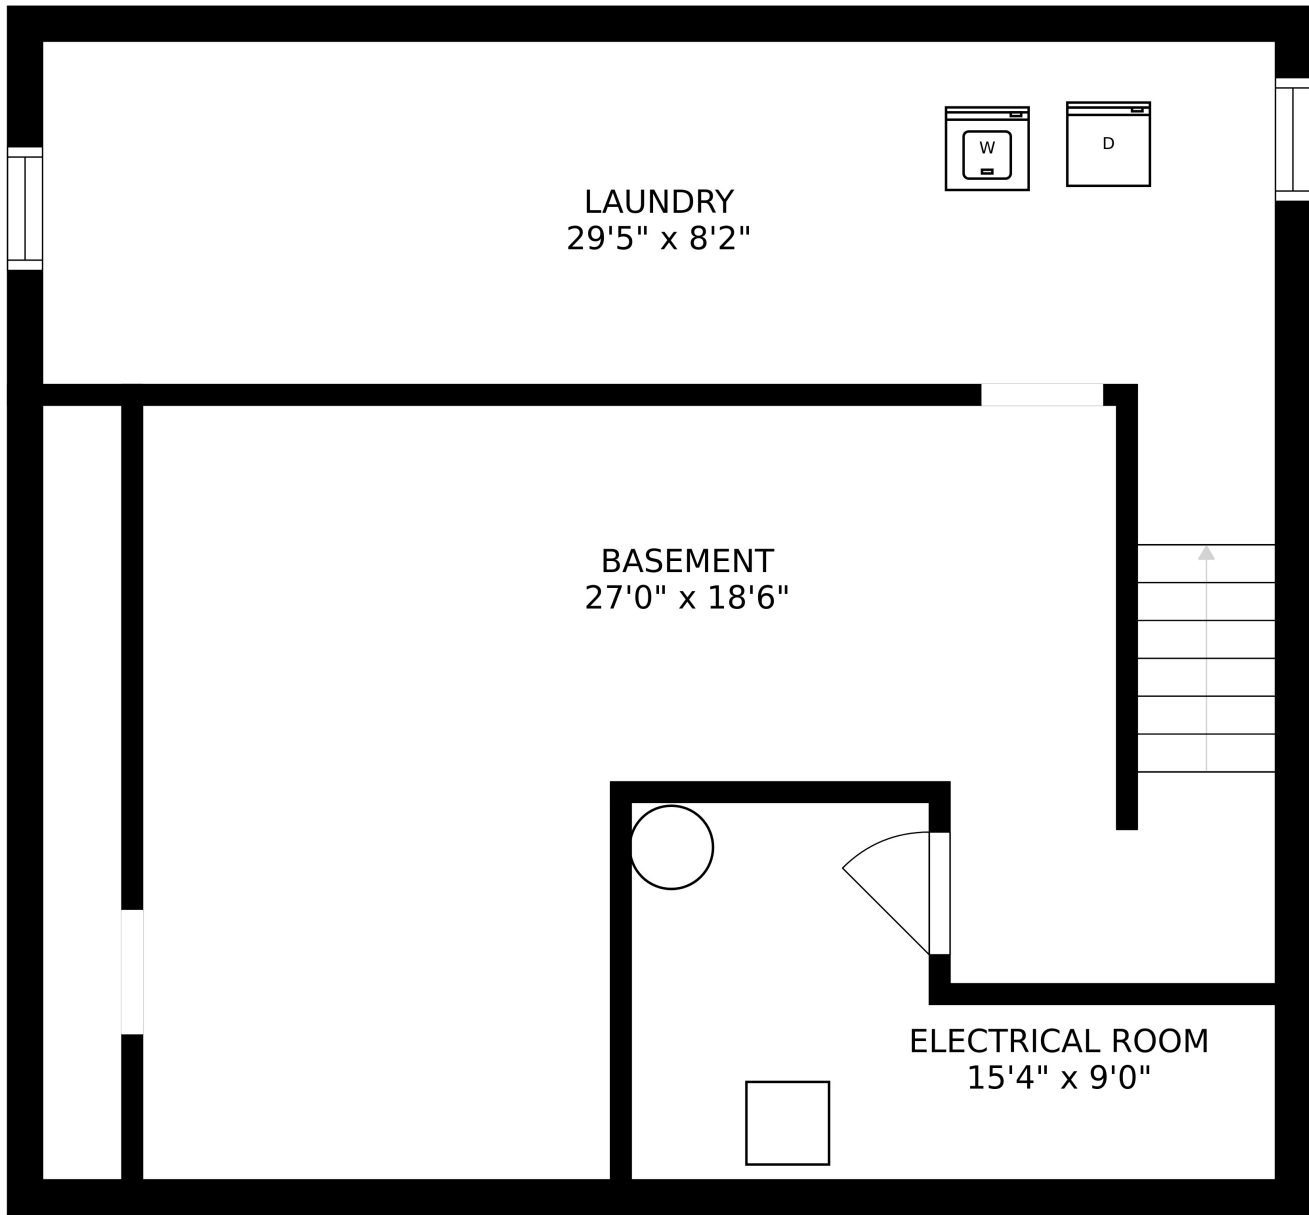

SIZES AND DIMENSIONS ARE APPROXIMATE, ACTUAL MAY VARY.

SIZES AND DIMENSIONS ARE APPROXIMATE, ACTUAL MAY VARY.

SIZES AND DIMENSIONS ARE APPROXIMATE, ACTUAL MAY VARY.

LAUNDRY  
29'5" x 8'2"

BASEMENT  
27'0" x 18'6"

ELECTRICAL ROOM  
15'4" x 9'0"

SIZES AND DIMENSIONS ARE APPROXIMATE, ACTUAL MAY VARY.