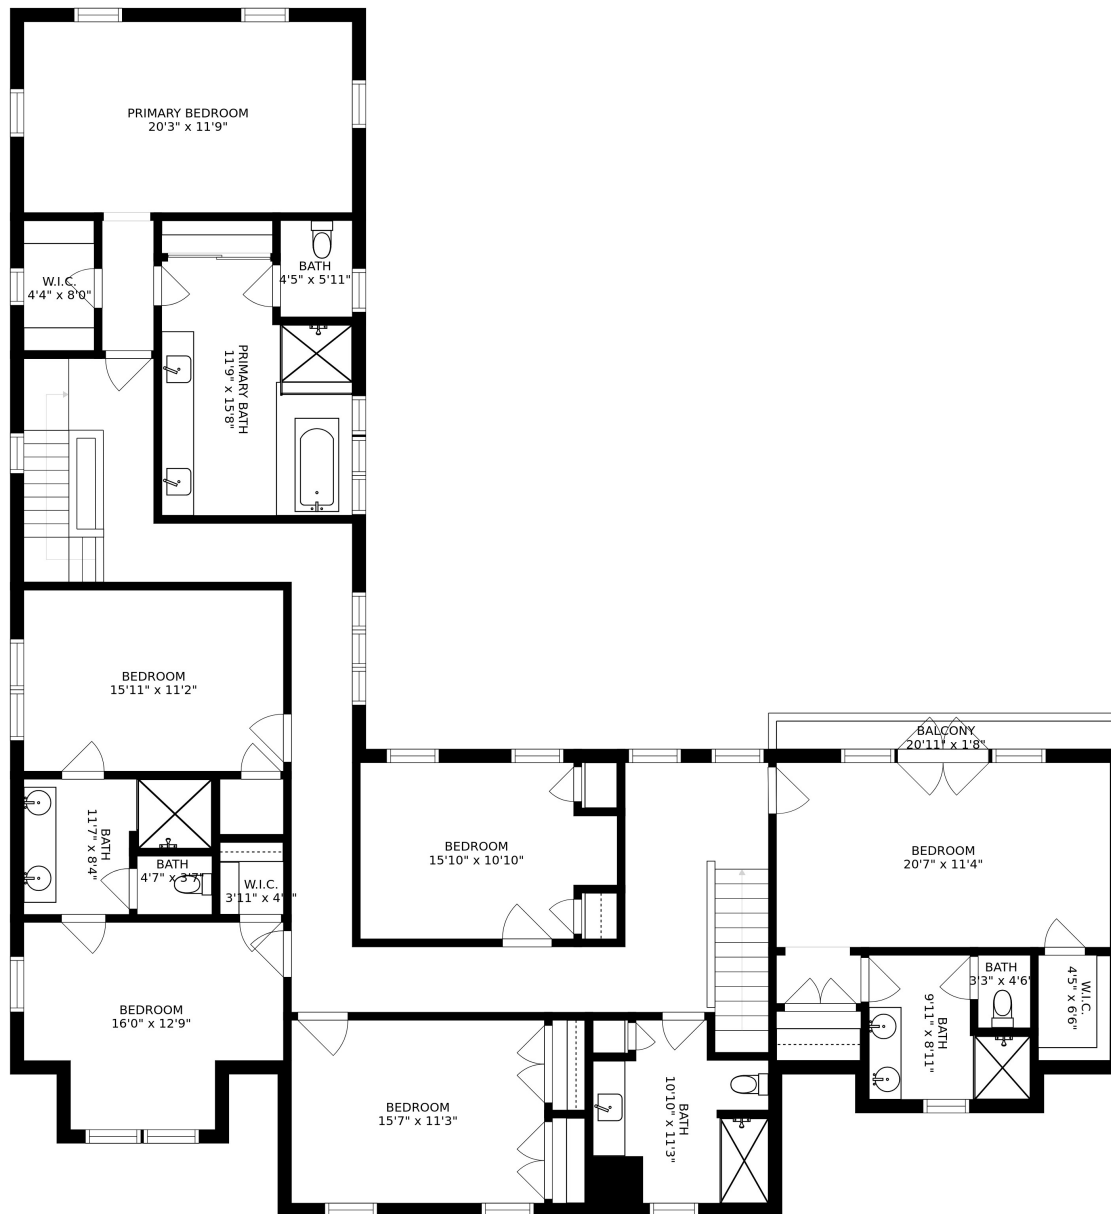

SIZES AND DIMENSIONS ARE APPROXIMATE, ACTUAL MAY VARY.

SIZES AND DIMENSIONS ARE APPROXIMATE, ACTUAL MAY VARY.

SIZES AND DIMENSIONS ARE APPROXIMATE, ACTUAL MAY VARY.

LAUNDRY  
29'5" x 8'2"

BASEMENT  
27'0" x 18'6"

ELECTRICAL ROOM  
15'4" x 9'0"

SIZES AND DIMENSIONS ARE APPROXIMATE, ACTUAL MAY VARY.