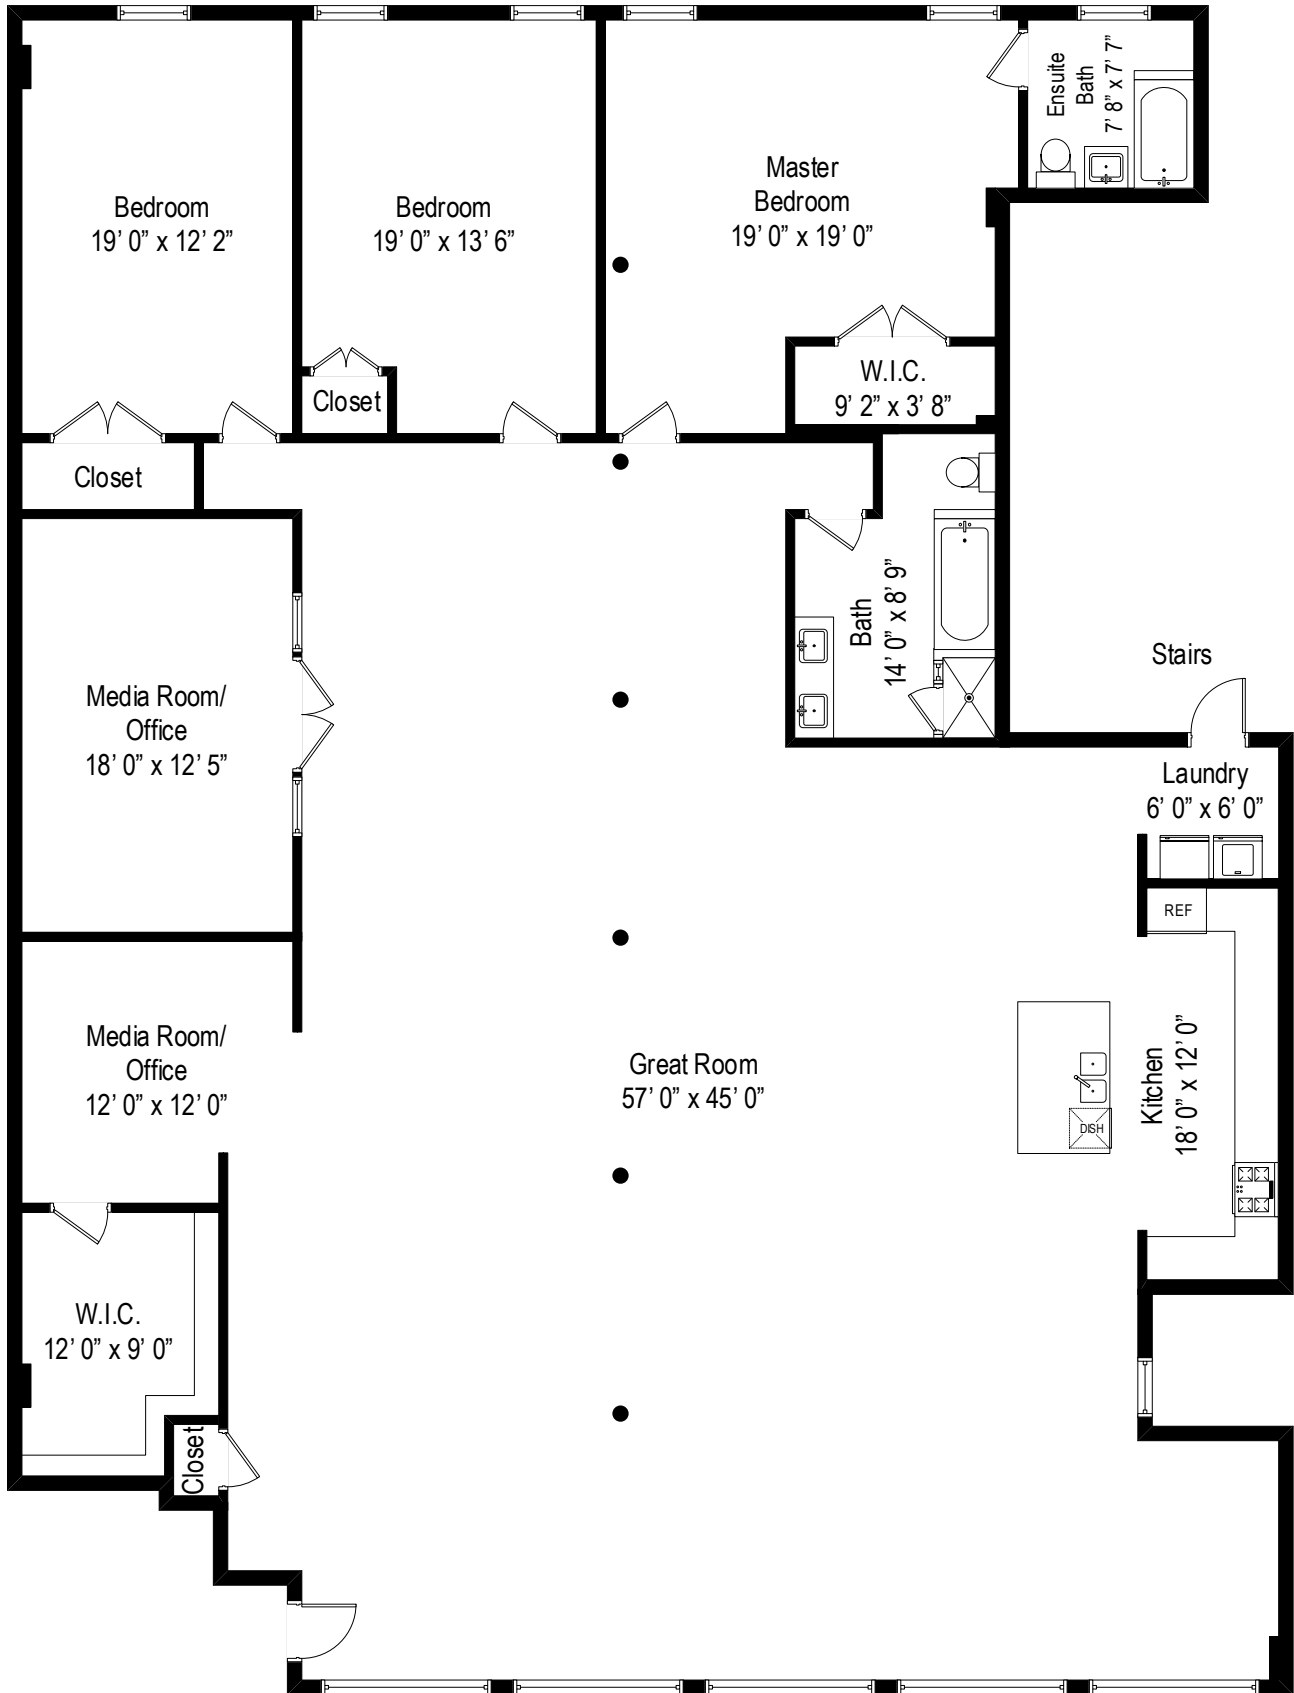

11 Mercer Street, Unit #3FL

Ceiling Heights: 12' 9"