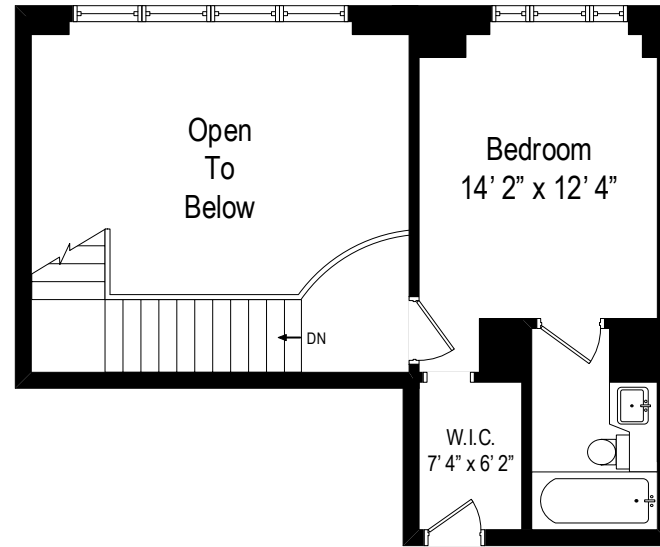

Street Address, Unit #

Ceiling Height: 17'4"

First Level

Second Level