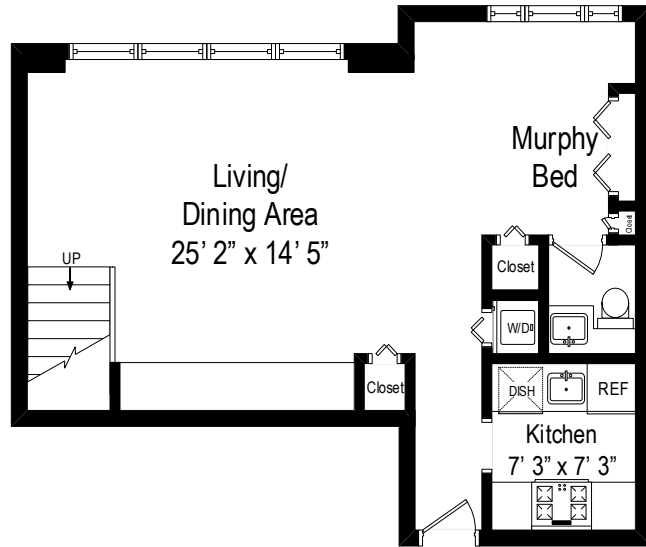

Street Address, Unit #

Ceiling Height: 17'4"

First Level

Second Level