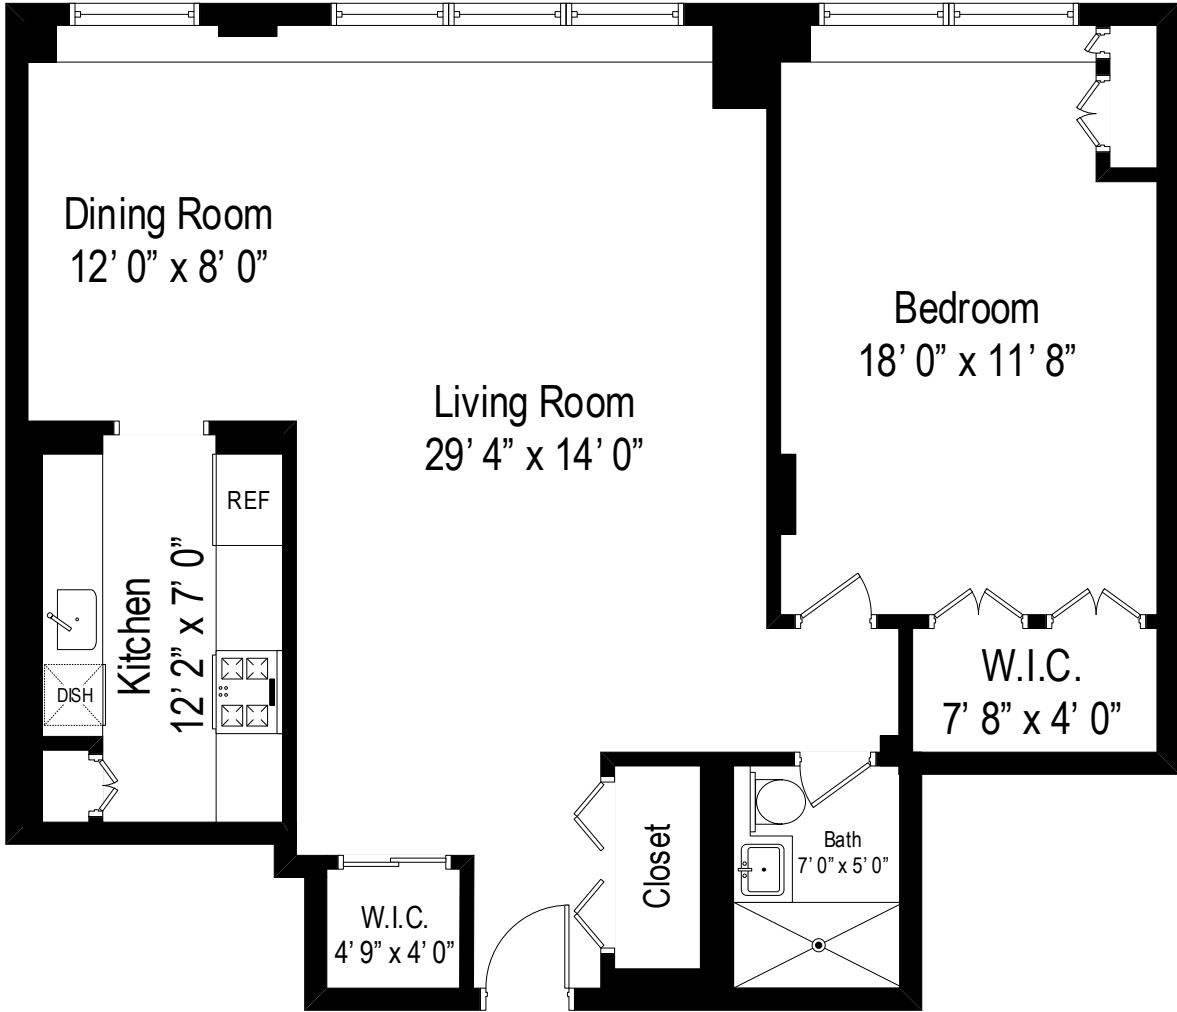

225 East 57th Street, Unit 14K

Ceiling Height: 8' 0"