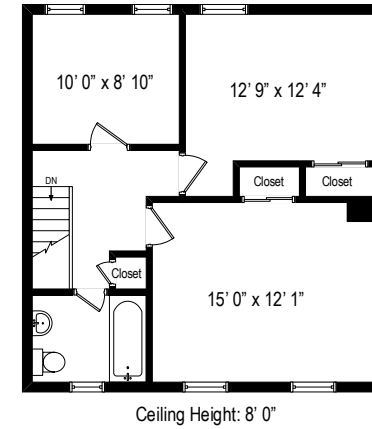

856-858 Bushwick Ave

First Level

Second Level

Third Level

Lower Level

Real estate agents affiliated with The Corcoran Group are independent contractor and are not employees of The Corcoran Group. The Corcoran Group is a licensed real estate broker located at 660 Madison Ave., New York, NY. All information herein is intended for information purposes only and has been compiled from sources deemed reliable, but Corcoran makes not warranty or representation as to the accuracy thereof. All dimensions provided are approximate. To obtain exact dimensions, Corcoran advises you to hire a qualified architect or engineer. Equal Housing Opportunity.