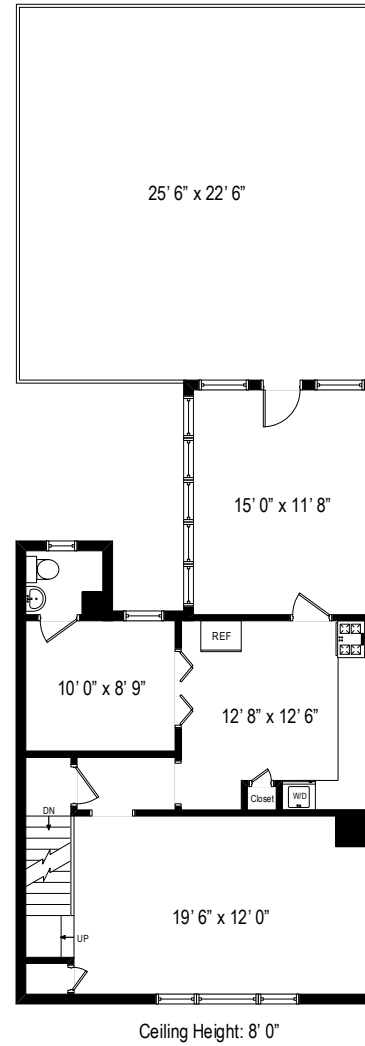

856-858 Bushwick Ave

First Level

Second Level

Third Level

Lower Level

Real estate agents affiliated with The Corcoran Group are independent contractor and are not employees of The Corcoran Group. The Corcoran Group is a licensed real estate broker located at 660 Madison Ave., New York, NY. All information herein is intended for information purposes only and has been compiled from sources deemed reliable, but Corcoran makes not warranty or representation as to the accuracy thereof. All dimensions provided are approximate. To obtain exact dimensions, Corcoran advises you to hire a qualified architect or engineer. Equal Housing Opportunity.