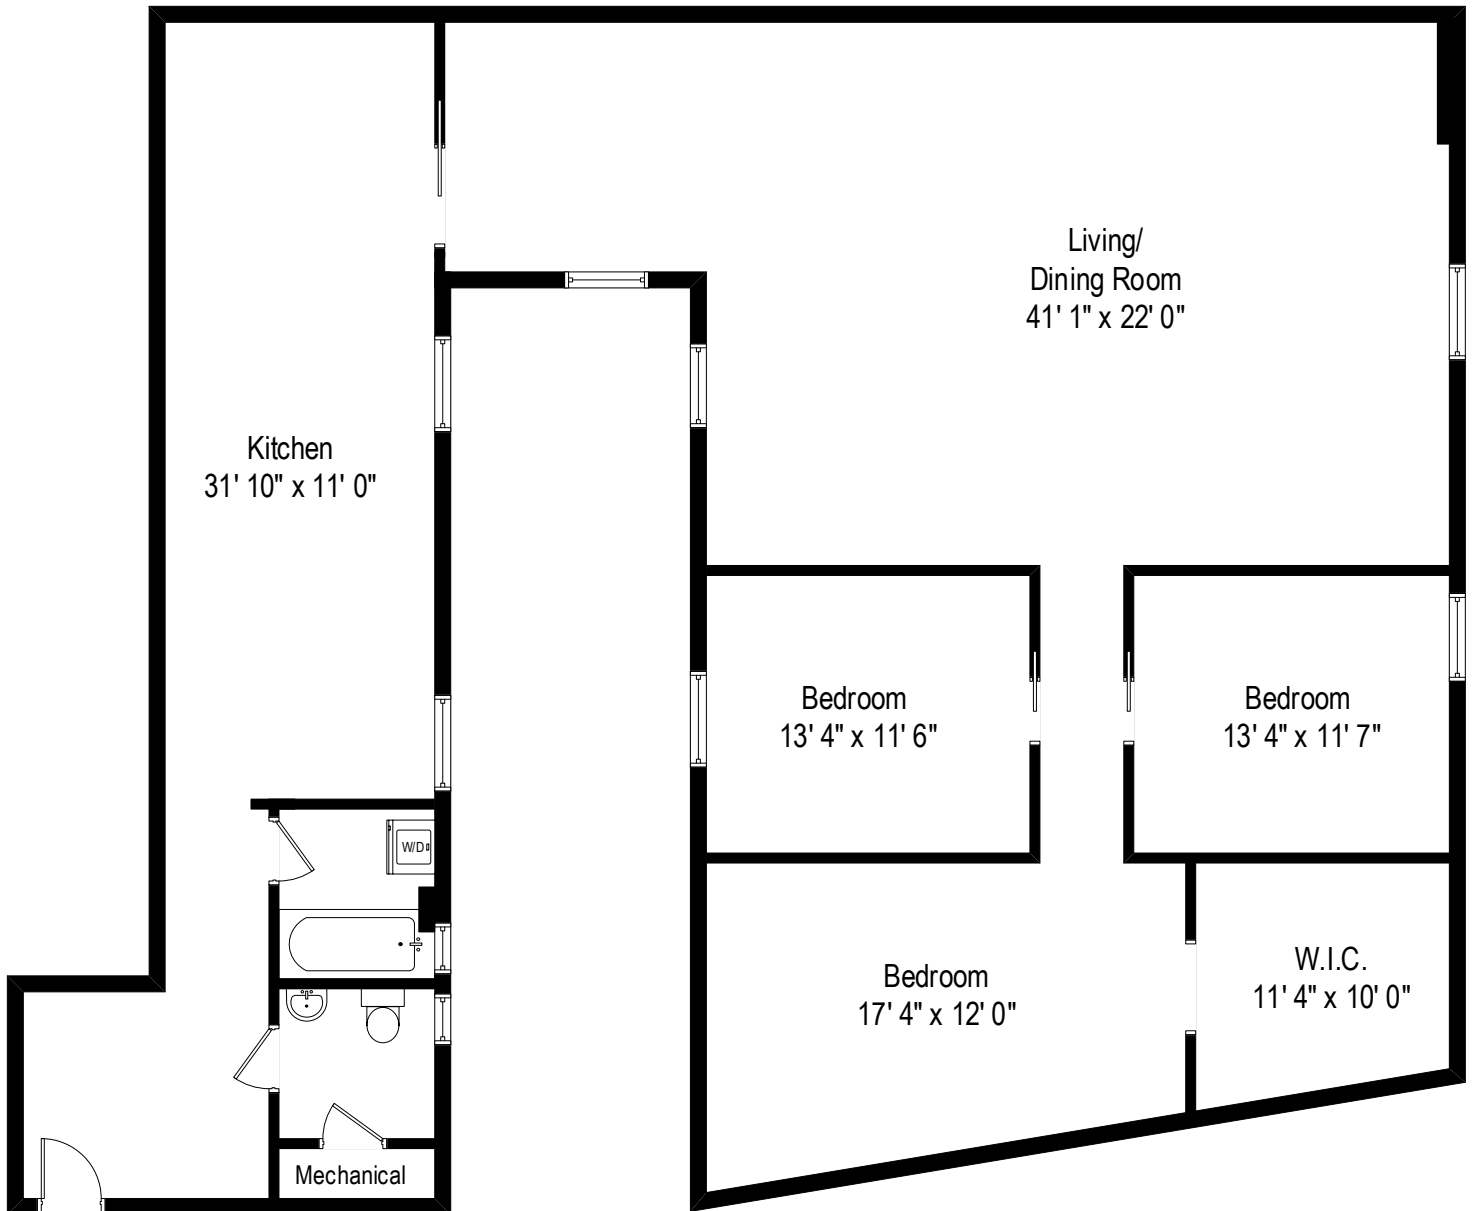

35 Broadway, Unit 2C

Ceiling Height: 8' 5"