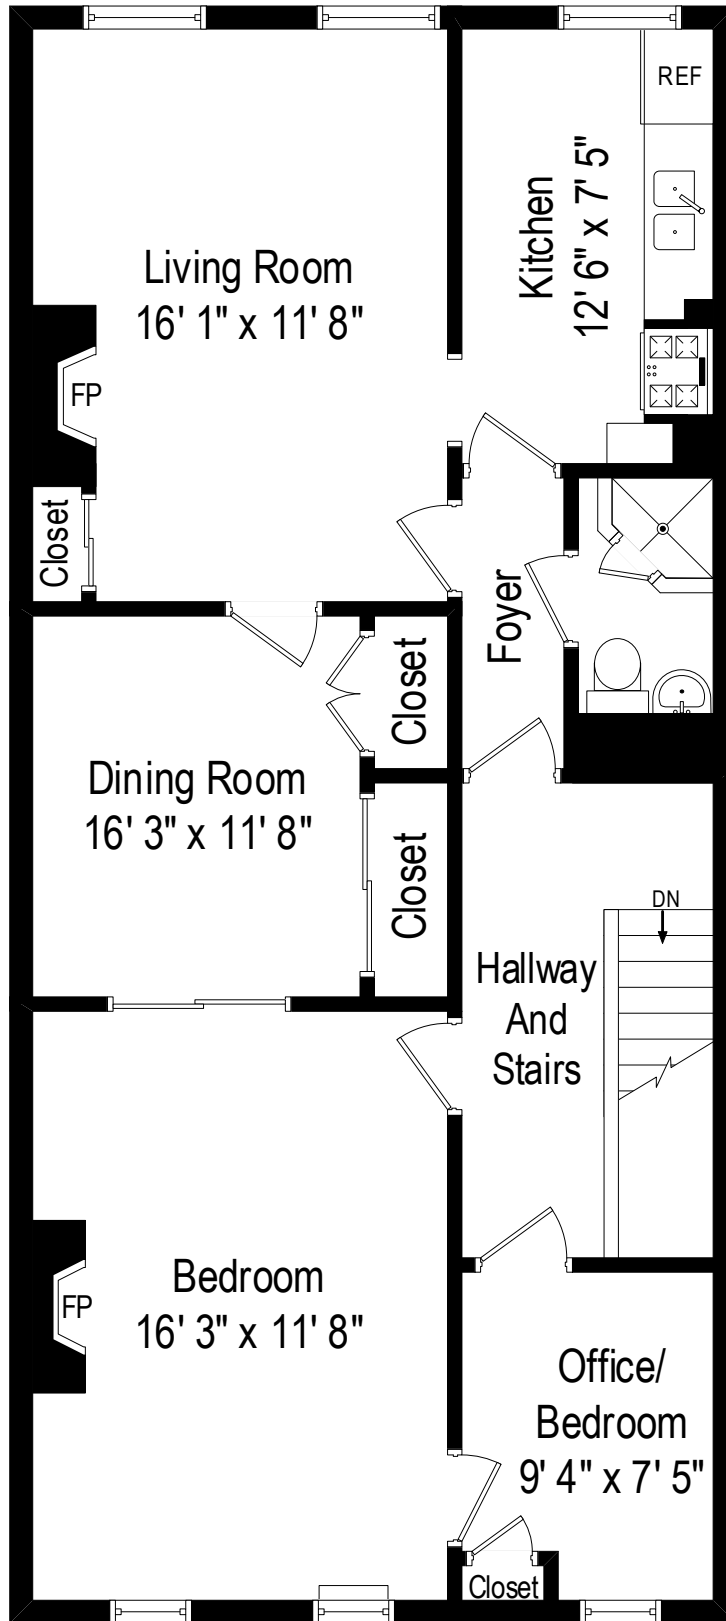

154 Weirfield St

Ceiling Height: 10'