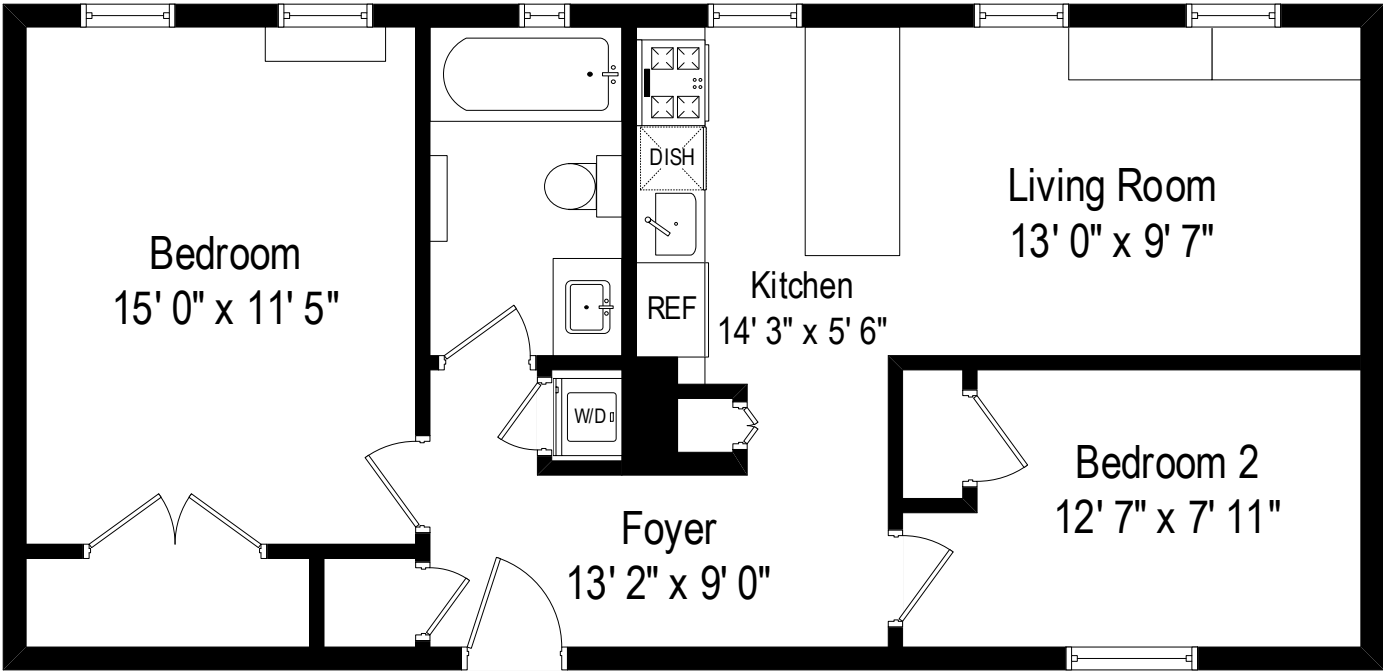

779 Riverside Dr, C-41

Real estate agents affiliated with The Corcoran Group are independent contractor and are not employees of The Corcoran Group. The Corcoran Group is a licensed real estate broker located at 660 Madison Ave., New York, NY. All information herein is intended for information purposes only and has been compiled from sources deemed reliable, but Corcoran makes not warranty or representation as to the accuracy thereof. All dimensions provided are approximate. To obtain exact dimensions, Corcoran advises you to hire a qualified architect or engineer. Equal Housing Opportunity.